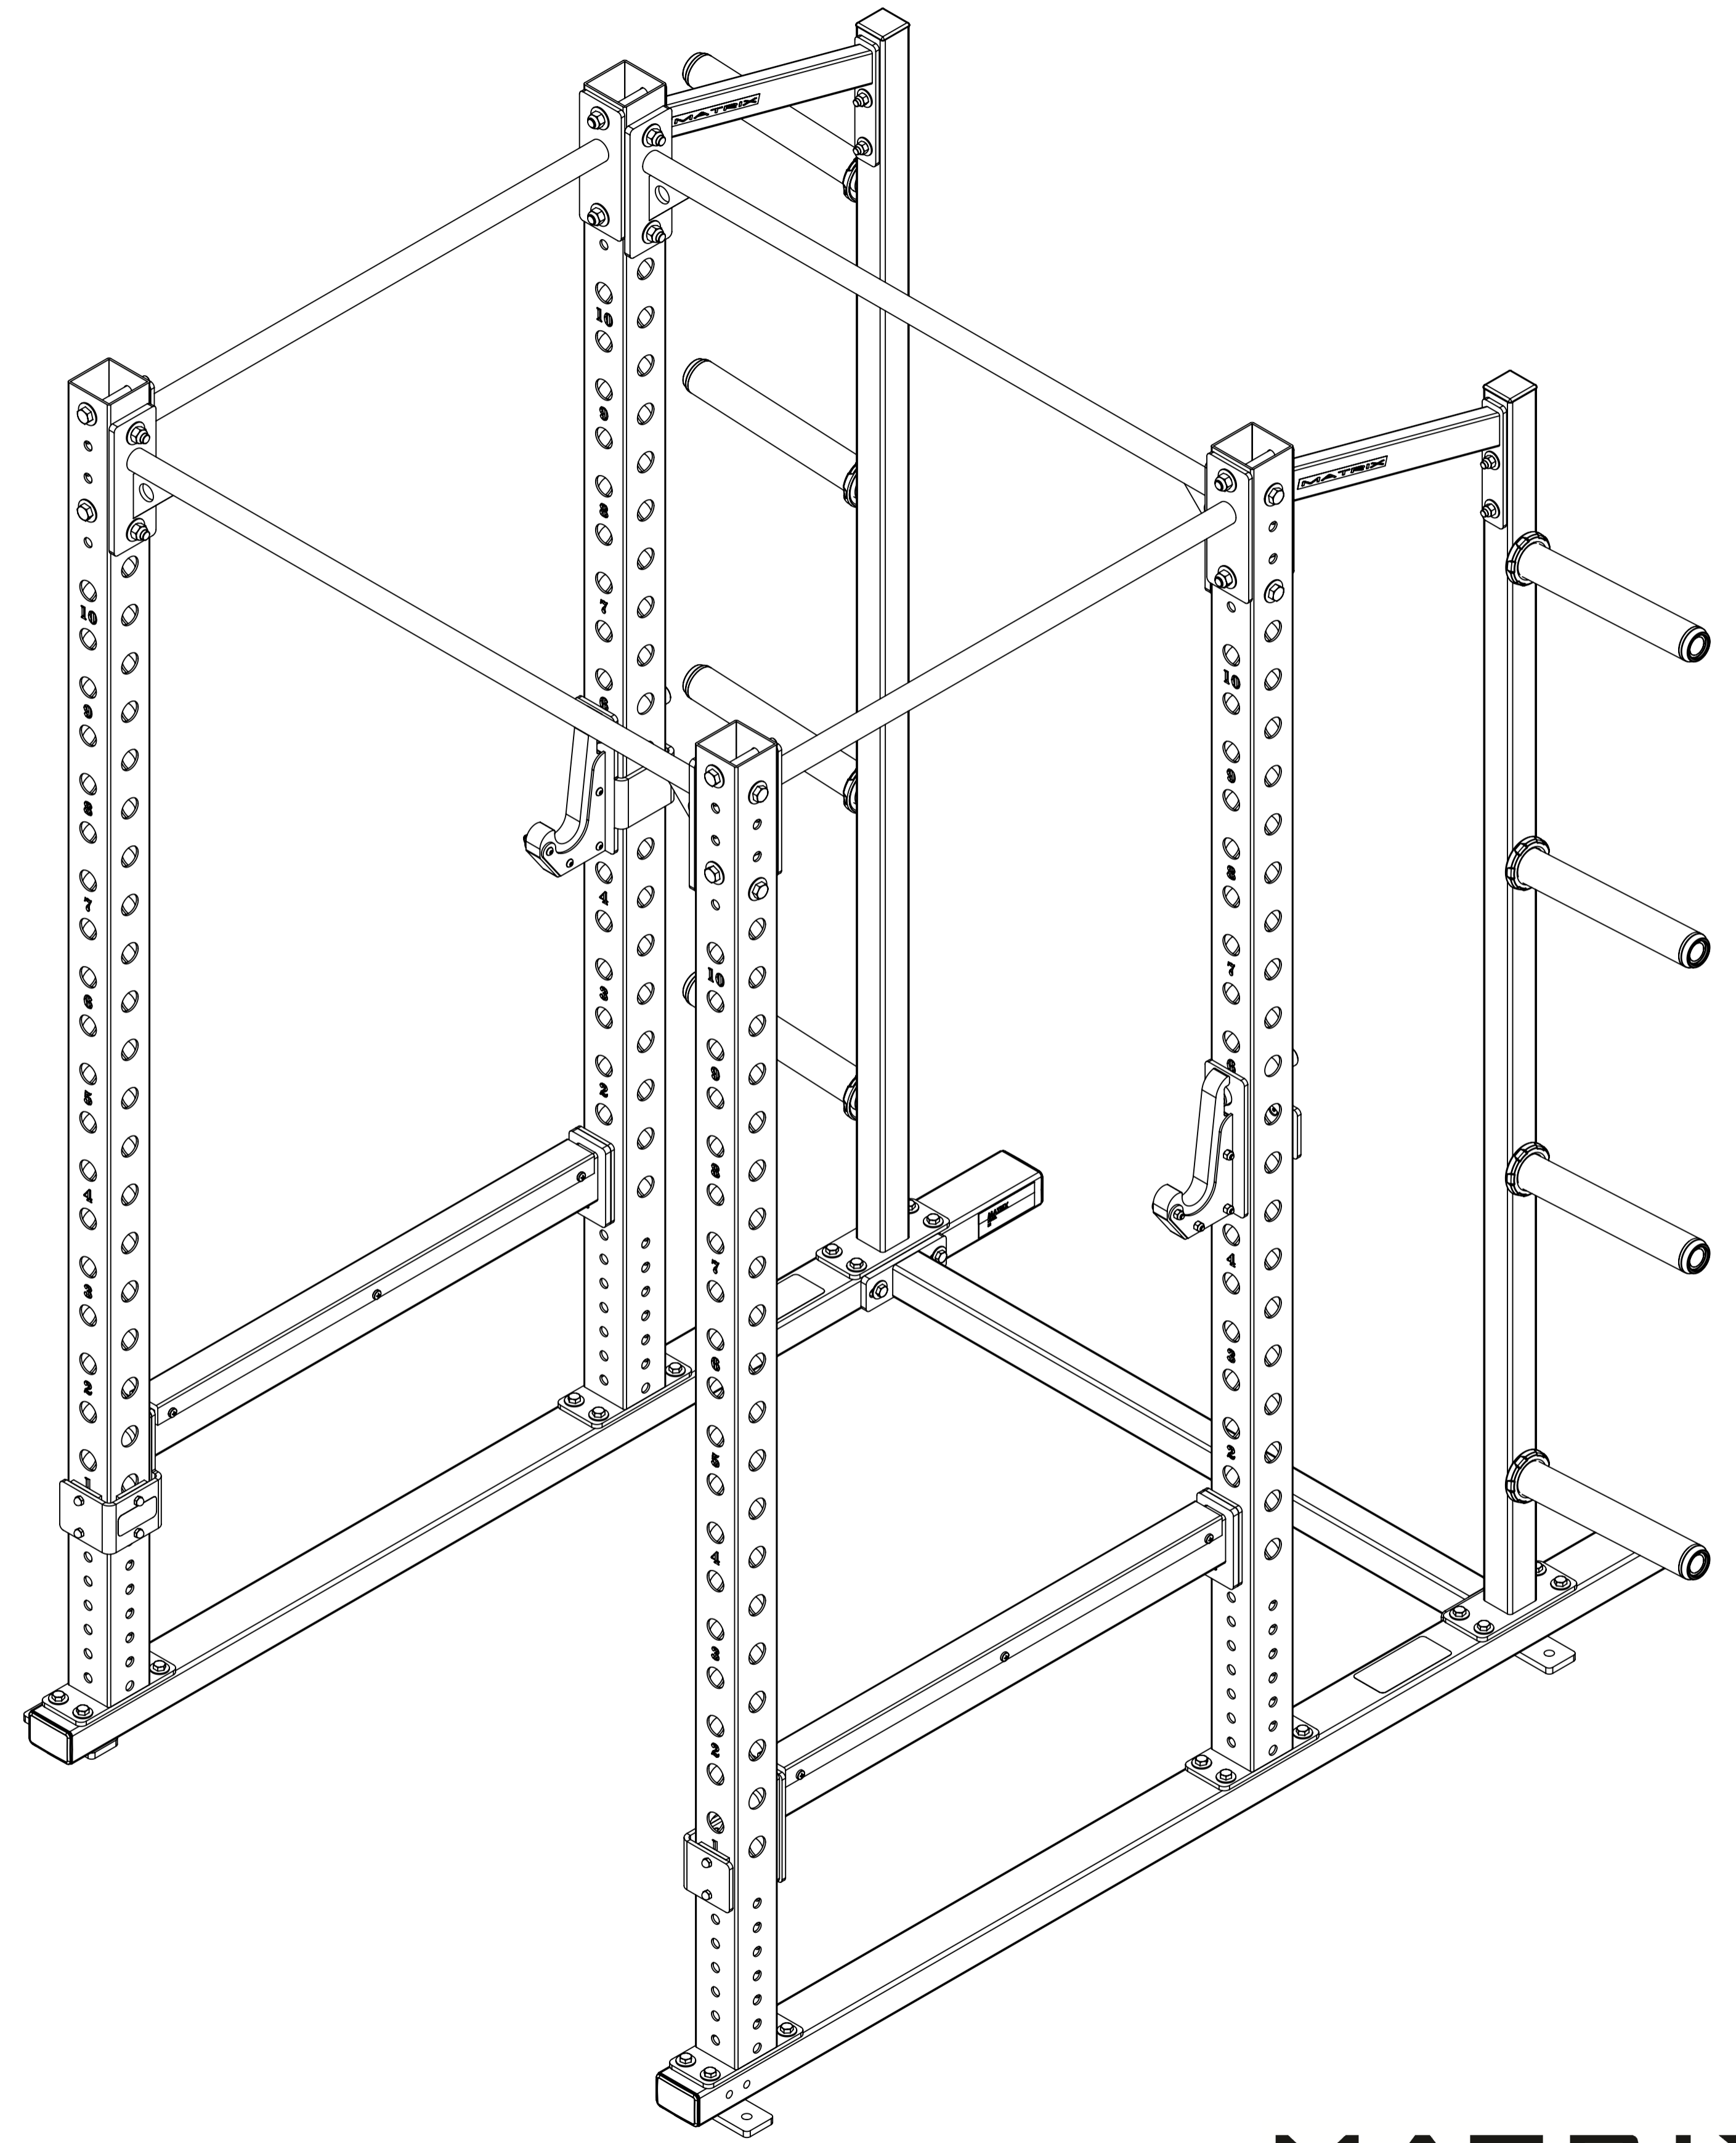

MATRIX

DWG NO. MG-PRO47-04 SERIES SERVICE

DESCRIPTION: POWER RACK
(Racks & Platforms)

DRAWN BY: LG DATE: 2021.SEP.15

UPDATED BY: DATE:

MG-PRO47-04
SEE SHEET 1 EXPLODED VIEW

MG-PRO47-7-04

MATRIX

DWG NO.

MG-PRO47-04 SERIES SERVICE

DESCRIPTION:

POWER RACK
(Racks & Platforms)

DRAWN BY: LG DATE: 2021.SEP.15

UPDATED BY: DATE:

MATRIX

DWG NO.	161-554 SERVICE	
DESCRIPTION:	WEIGHT STORAGE ASSEMBLY (Racks & Platforms)	
DRAWN BY:	LG	DATE: 2021.APR.27
UPDATED BY:		DATE: