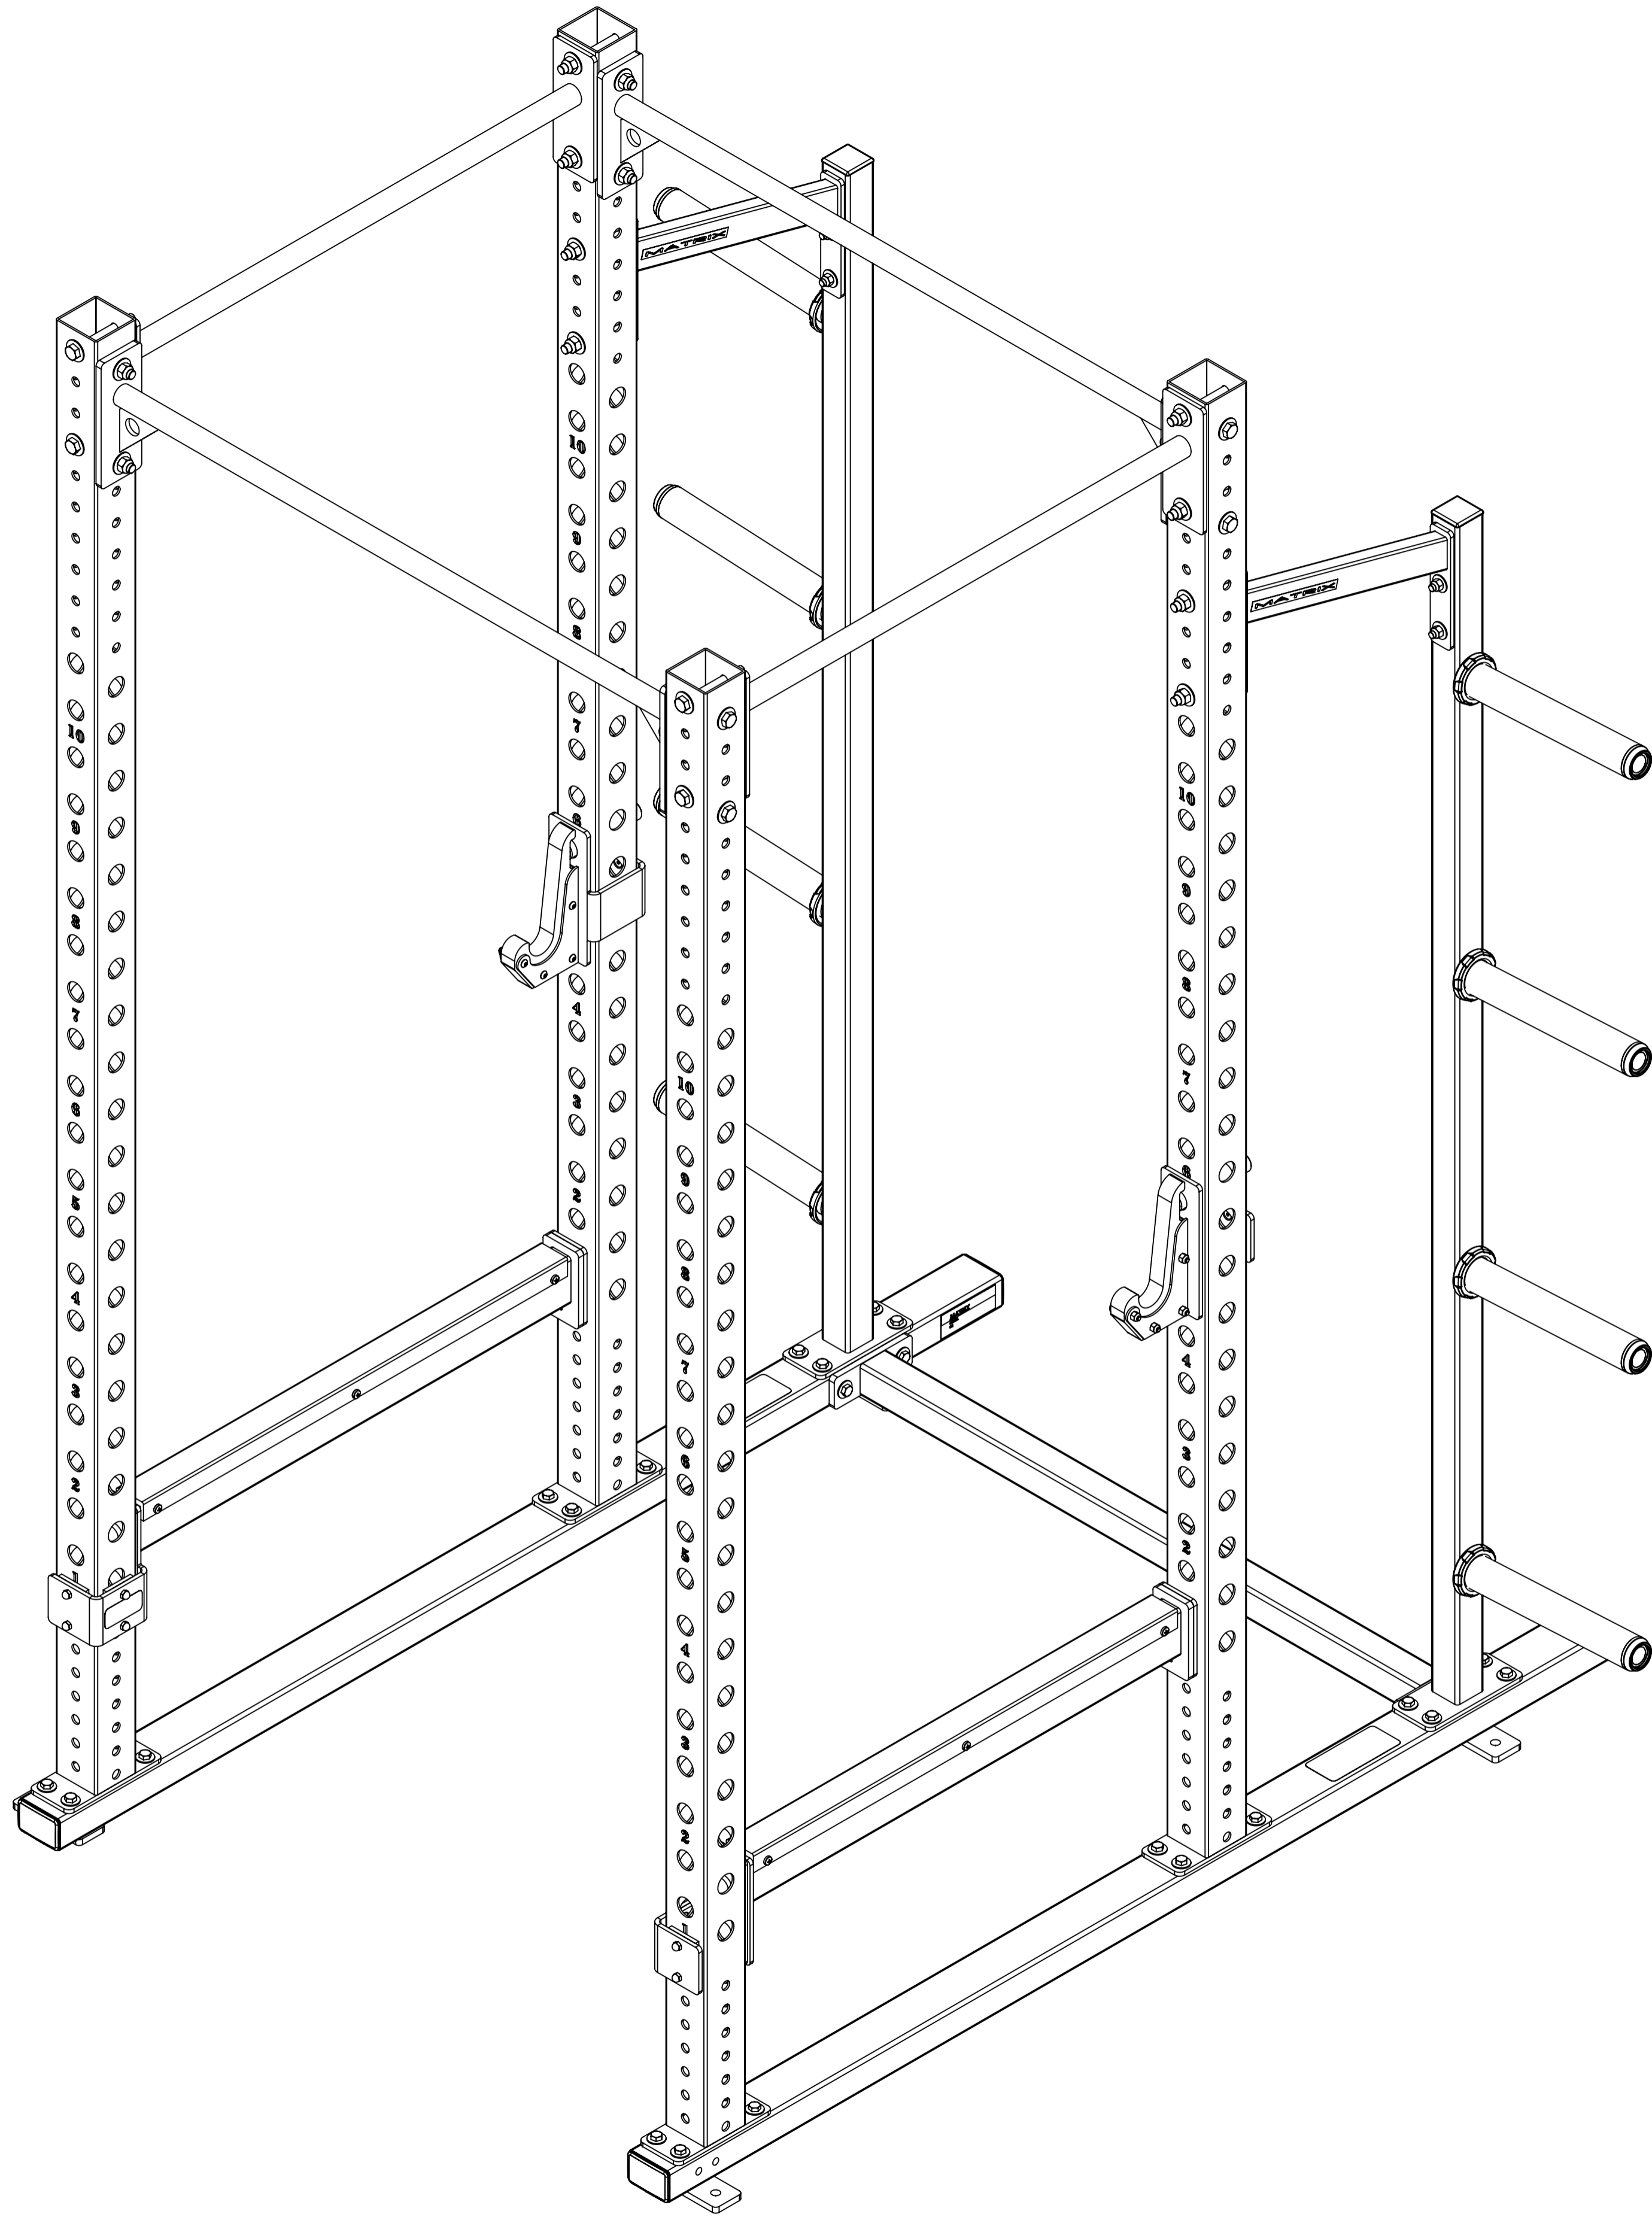

MATRIX

DWG NO. MG-PRO47-04 SERIES SERVICE

DESCRIPTION: POWER RACK
(Racks & Platforms)

DRAWN BY: LG DATE: 2021.SEP.15

UPDATED BY: DATE:

MG-PRO47-04
SEE SHEET 1 EXPLODED VIEW

MG-PRO47-7-04

MATRIX

DWG NO.

MG-PRO47-04 SERIES SERVICE

DESCRIPTION:

POWER RACK
(Racks & Platforms)

DRAWN BY: LG DATE: 2021.SEP.15

UPDATED BY: DATE:

MATRIX

DWG NO.	161-554 SERVICE	
DESCRIPTION:	WEIGHT STORAGE ASSEMBLY (Racks & Platforms)	
DRAWN BY:	LG	DATE: 2021.APR.27
UPDATED BY:		DATE: