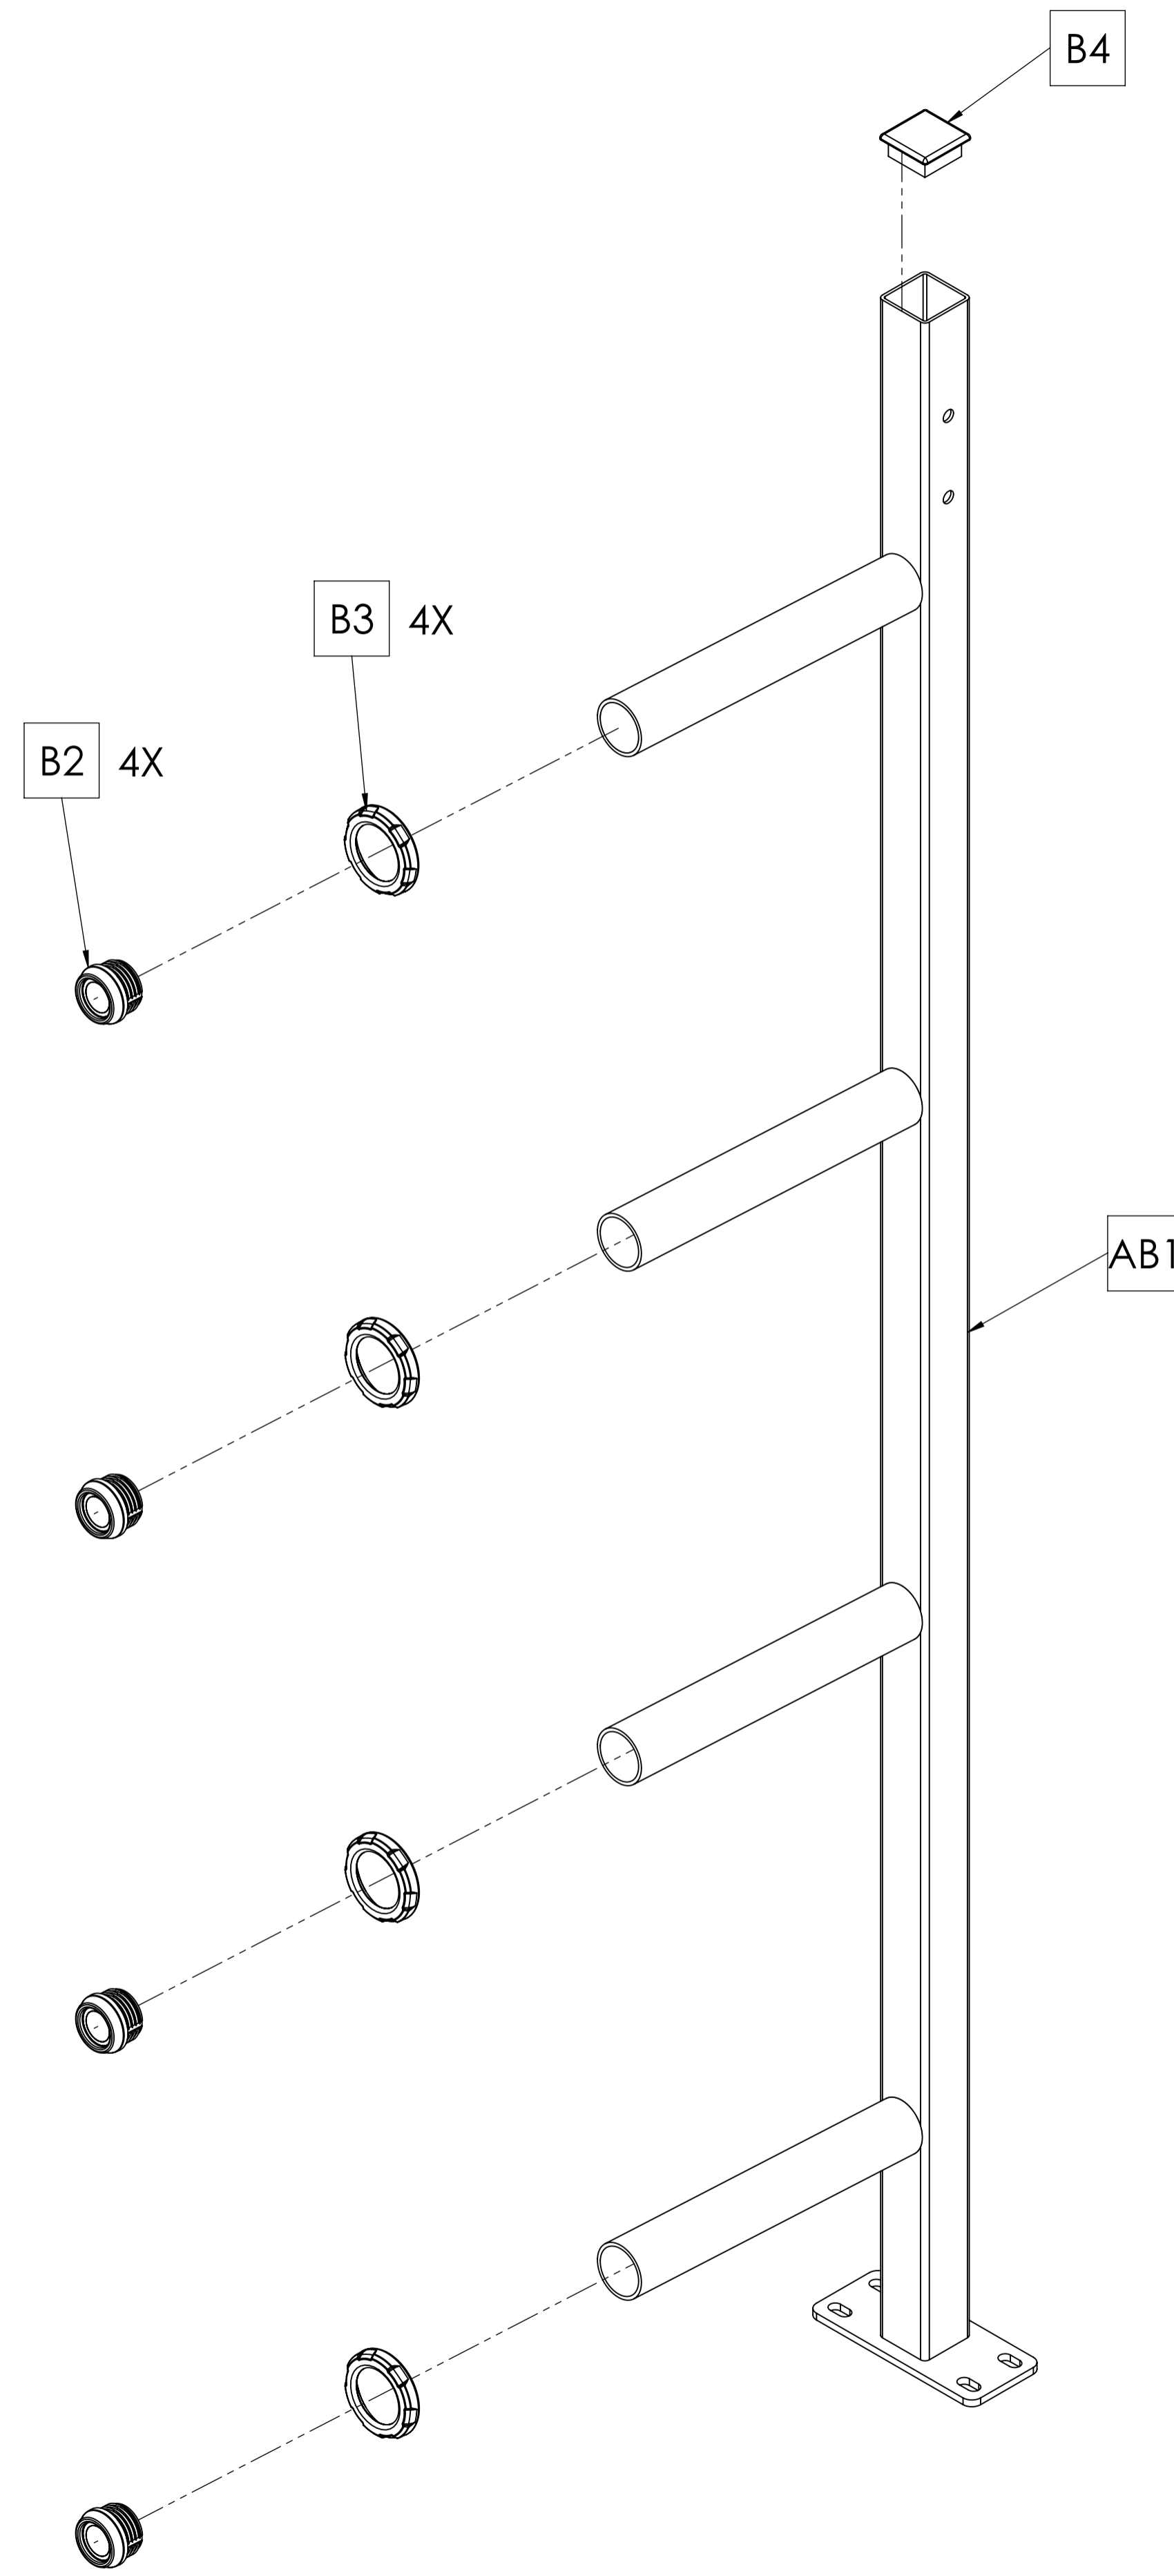

MATRIX

DWG NO. MG-PRO47-04 SERIES SERVICE

DESCRIPTION: POWER RACK
(Racks & Platforms)

DRAWN BY: LG DATE: 2021.SEP.15

UPDATED BY: DATE:

MG-PRO47-04
SEE SHEET 1 EXPLODED VIEW

MG-PRO47-7-04

MATRIX

DWG NO.

MG-PRO47-04 SERIES SERVICE

DESCRIPTION:

POWER RACK
(Racks & Platforms)

DRAWN BY: LG DATE: 2021.SEP.15

UPDATED BY: DATE:

MATRIX

DWG NO.	161-554 SERVICE	
DESCRIPTION:	WEIGHT STORAGE ASSEMBLY (Racks & Platforms)	
DRAWN BY:	LG	DATE: 2021.APR.27
UPDATED BY:		DATE: