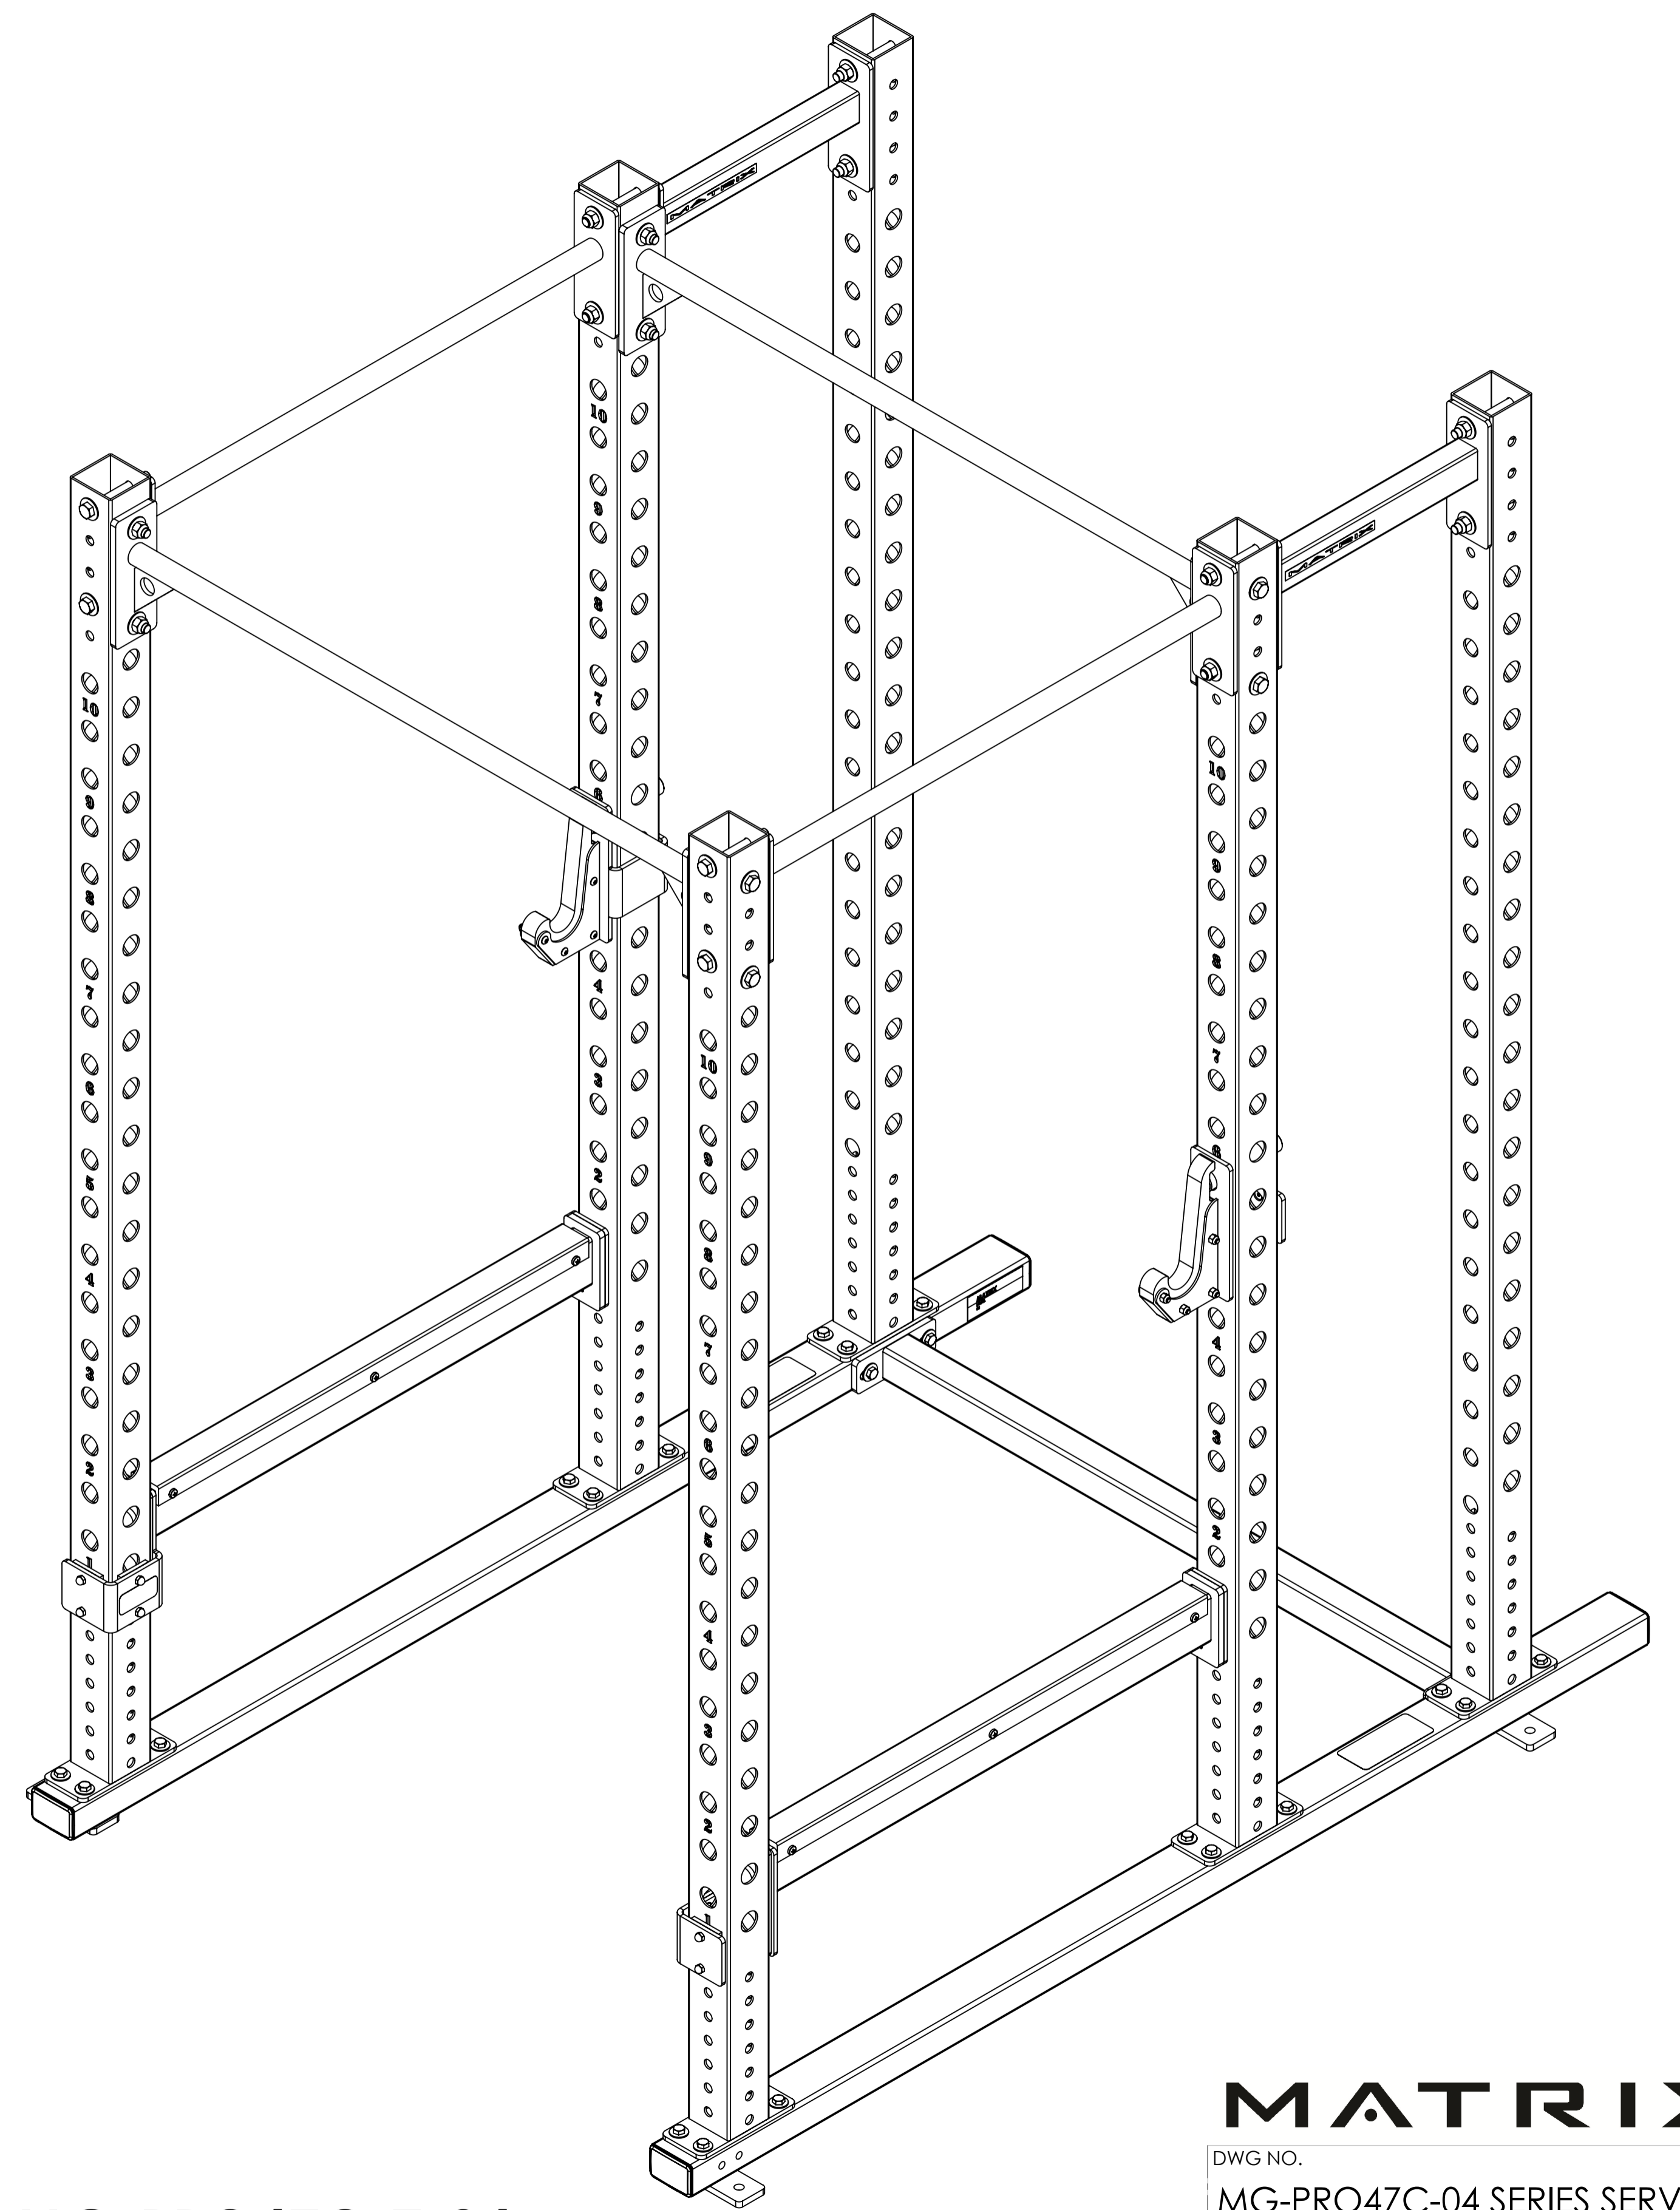

MATRIX

DWG NO. MG-PRO47C-04 SERIES SERVICE

DESCRIPTION: CONFIGURABLE POWER RACK (Racks & Platforms)

DRAWN BY: LG DATE: 2021.SEP.15

UPDATED BY: DATE:

MG-PRO47C-04
SEE SHEET 1 EXPLODED VIEW

MG-PRO47C-7-04

MATRIX

DWG NO.
MG-PRO47C-04 SERIES SERVICE

DESCRIPTION:
CONFIGURABLE POWER RACK
(Racks & Platforms)

DRAWN BY: LG DATE: 2021.SEP.15

UPDATED BY: DATE: