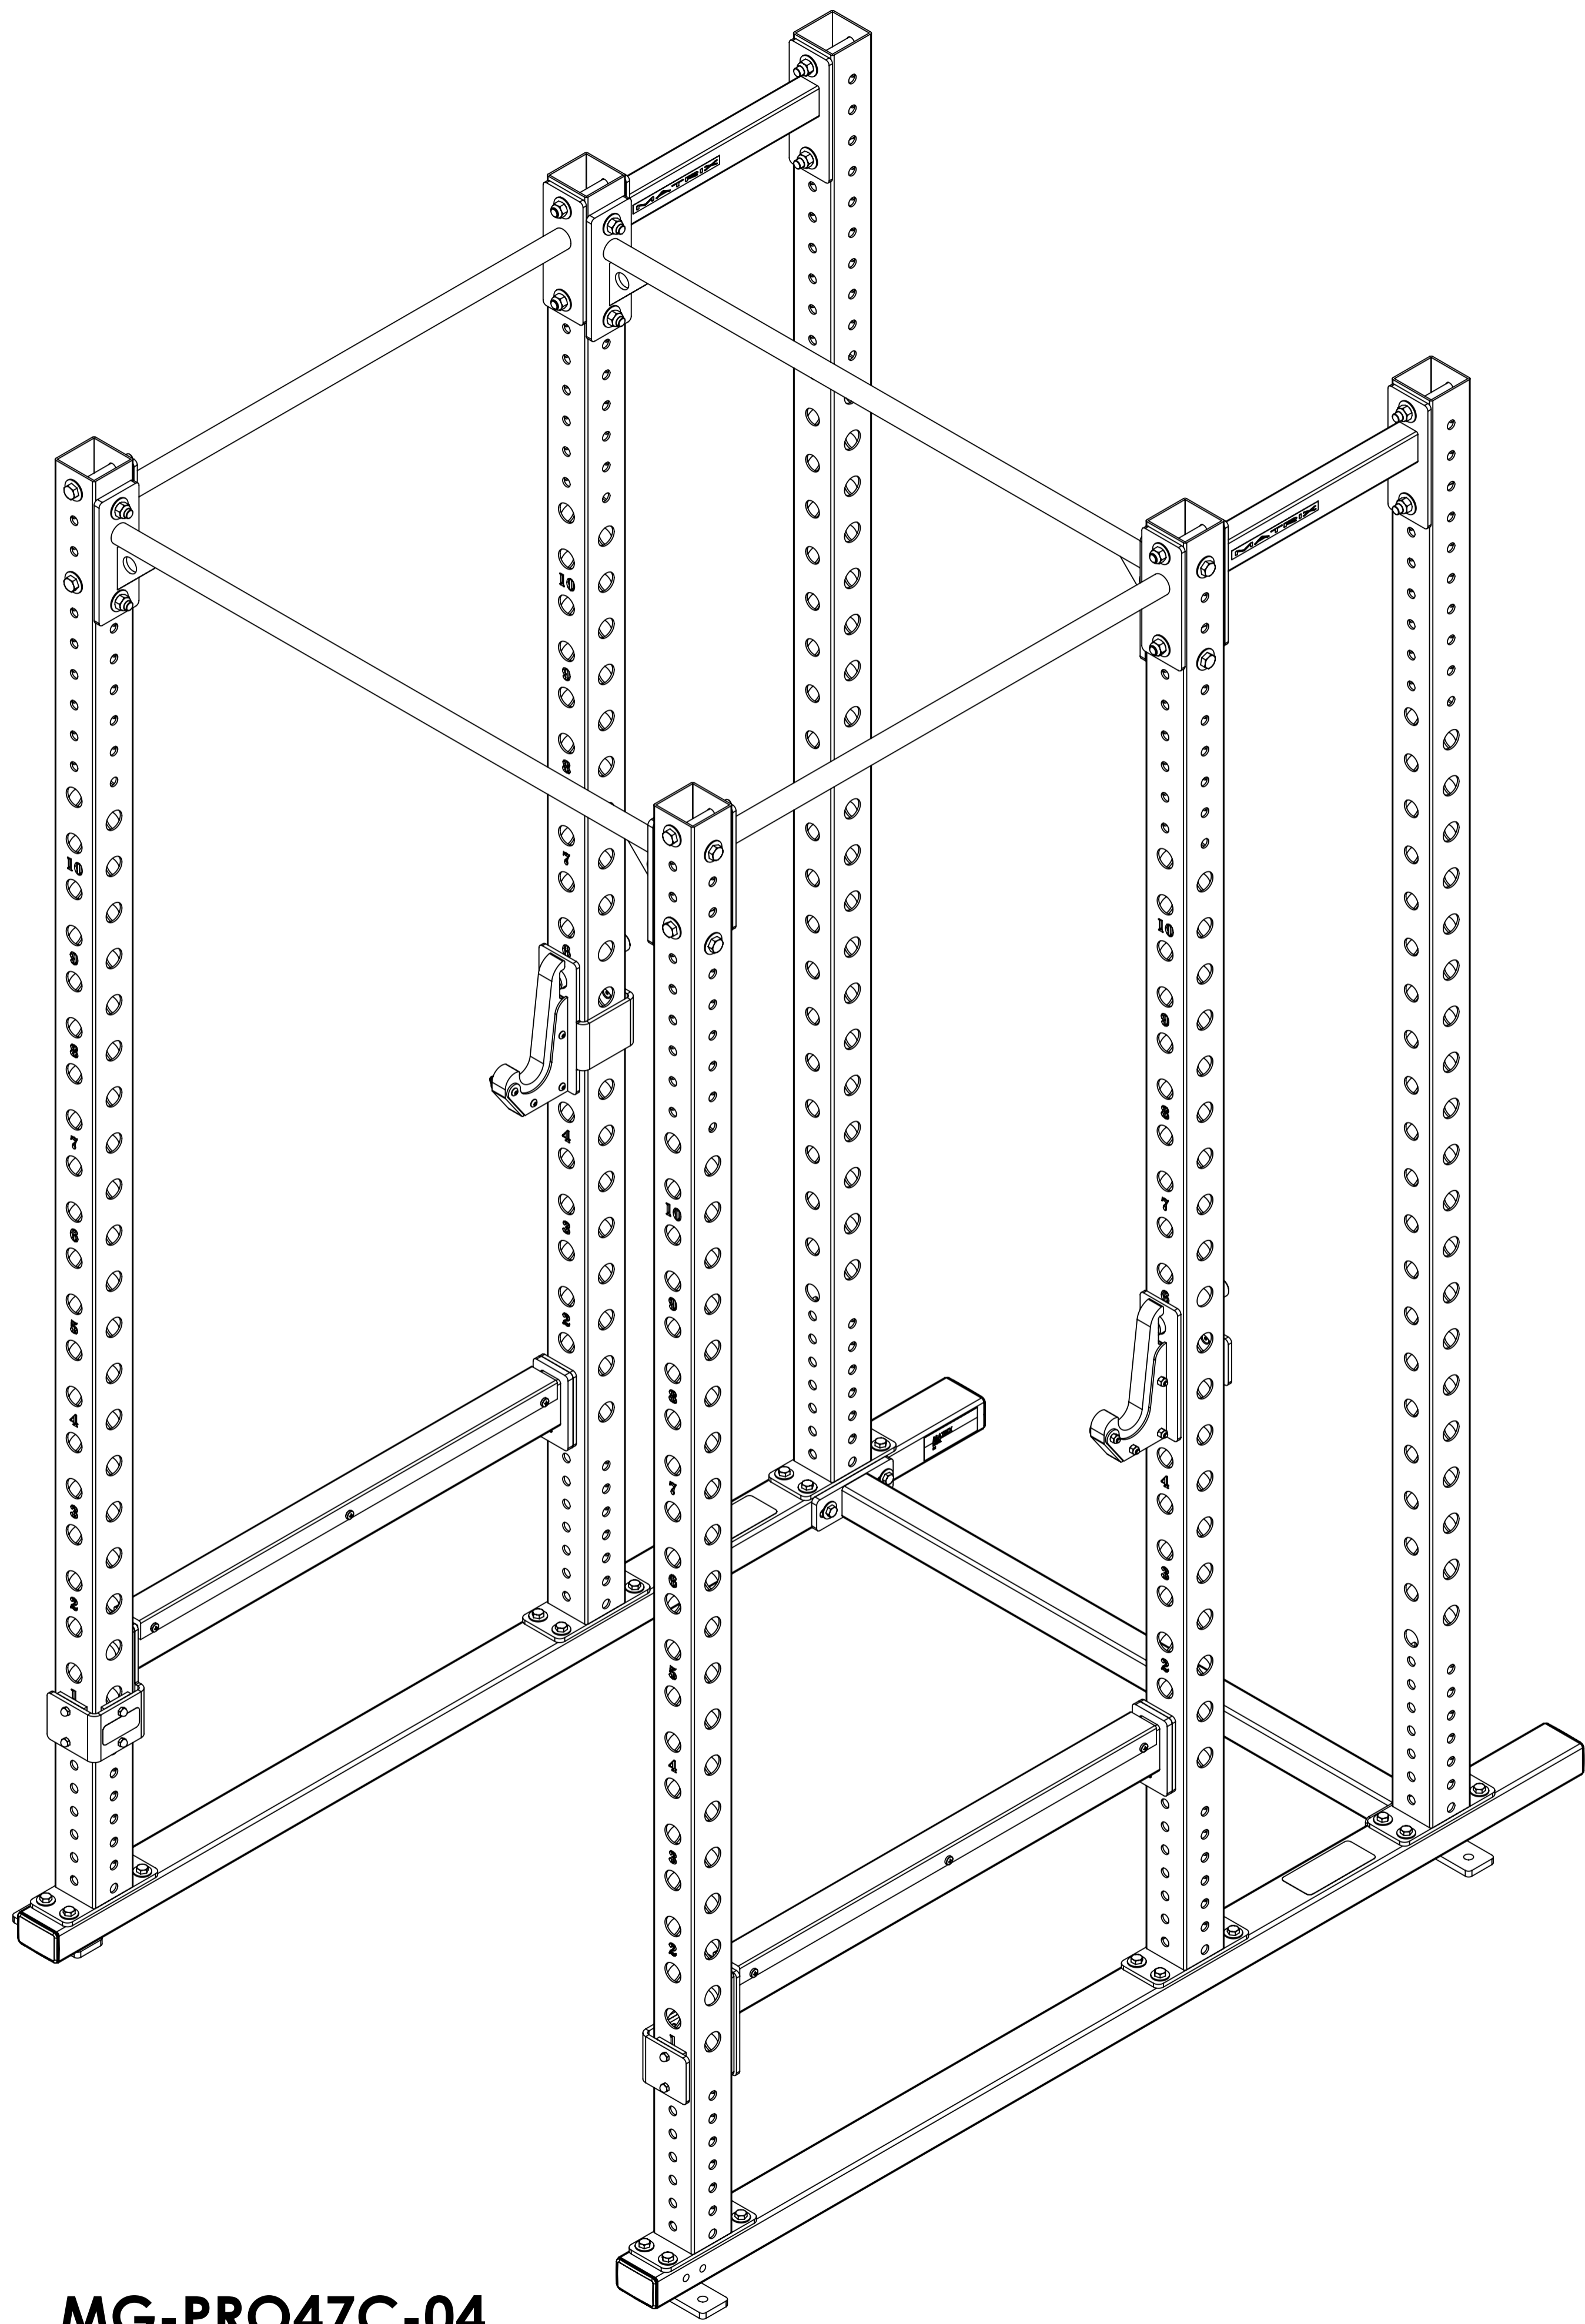

MATRIX

DWG NO. MG-PRO47C-04 SERIES SERVICE

DESCRIPTION: CONFIGURABLE POWER RACK (Racks & Platforms)

DRAWN BY: LG DATE: 2021.SEP.15

UPDATED BY: DATE:

MG-PRO47C-04
SEE SHEET 1 EXPLODED VIEW

MG-PRO47C-7-04

MATRIX

DWG NO.
MG-PRO47C-04 SERIES SERVICE

DESCRIPTION:
CONFIGURABLE POWER RACK
(Racks & Platforms)

DRAWN BY: LG DATE: 2021.SEP.15

UPDATED BY: DATE: