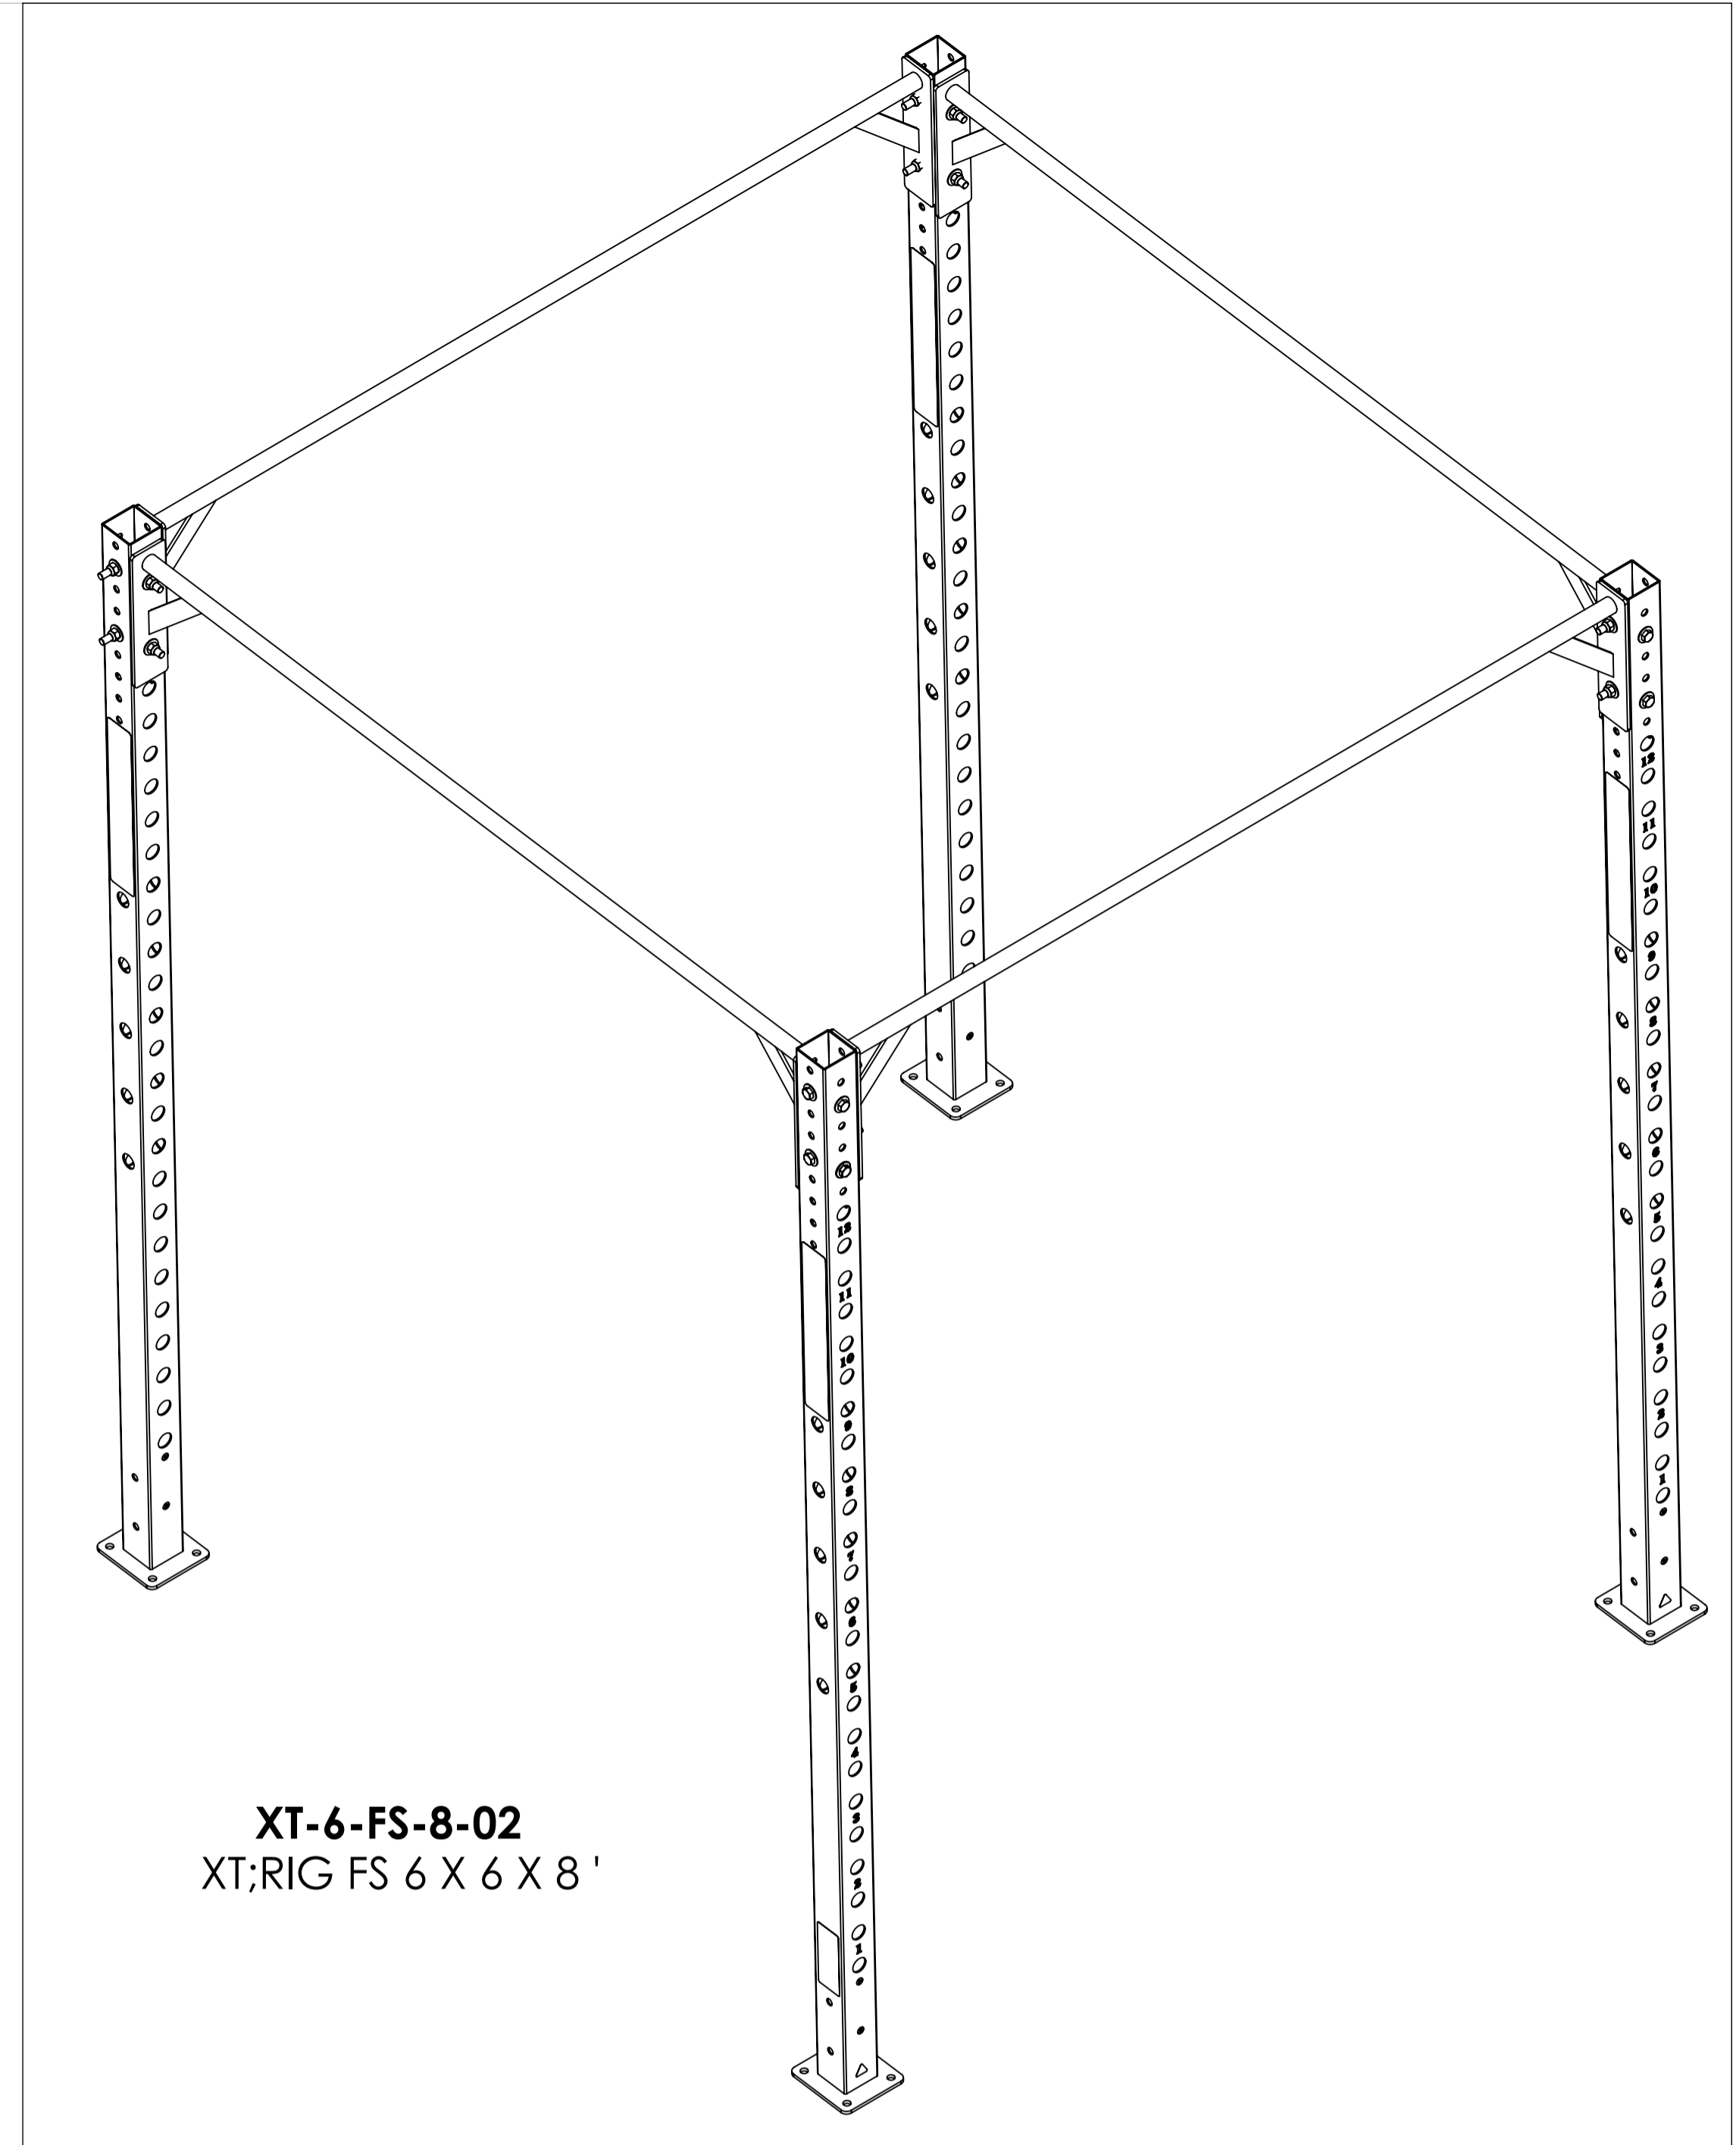

**XT-6-FS-02**  
 XT;RIG FS 6 X 6 X 9'  
 (SHOWN EXPLODED)

SEE UPRIGHT SHEET &  
 BOM FOR PART NUMBER  
 (IMAGE MAY VARY IN HEIGHT)

AB34X

LEFT FRONT  
 UPRIGHT W/SERIAL#  
 SEE UPRIGHT SHEET &  
 BOM FOR PART NUMBER  
 (IMAGE MAY VARY IN HEIGHT)

SEE UPRIGHT SHEET &  
 BOM FOR PART NUMBER  
 (IMAGE MAY VARY IN HEIGHT)

**XT-6-FS-8-02**  
 XT;RIG FS 6 X 6 X 8'

**MATRIX**

DWG NO.  
 XT-6-FS-02 & XT-6-FS-8-02 SERVICE

DESCRIPTION:  
 XT;RIG FS 6' X 6' (Height 9' or 8')  
 (POWER RACKS)

DRAWN BY: LMB DATE: 2018.MAY.31

UPDATED BY: DATE:

XR10S-02  
XULT 8' UPRIGHT W/SERIAL# & MTG HW  
( SHOWN EXPLODED)

XR10-02  
XULT 8' UPRIGHT W/MTG HW

**MATRIX**

DWG NO.		XR10-02 SERIES SERVICE	
DESCRIPTION:		RIG;8FT UPRIGHT SERIES XULT	
DRAWN BY:	LMB	DATE:	2017.NOV.06
UPDATED BY:		DATE:	