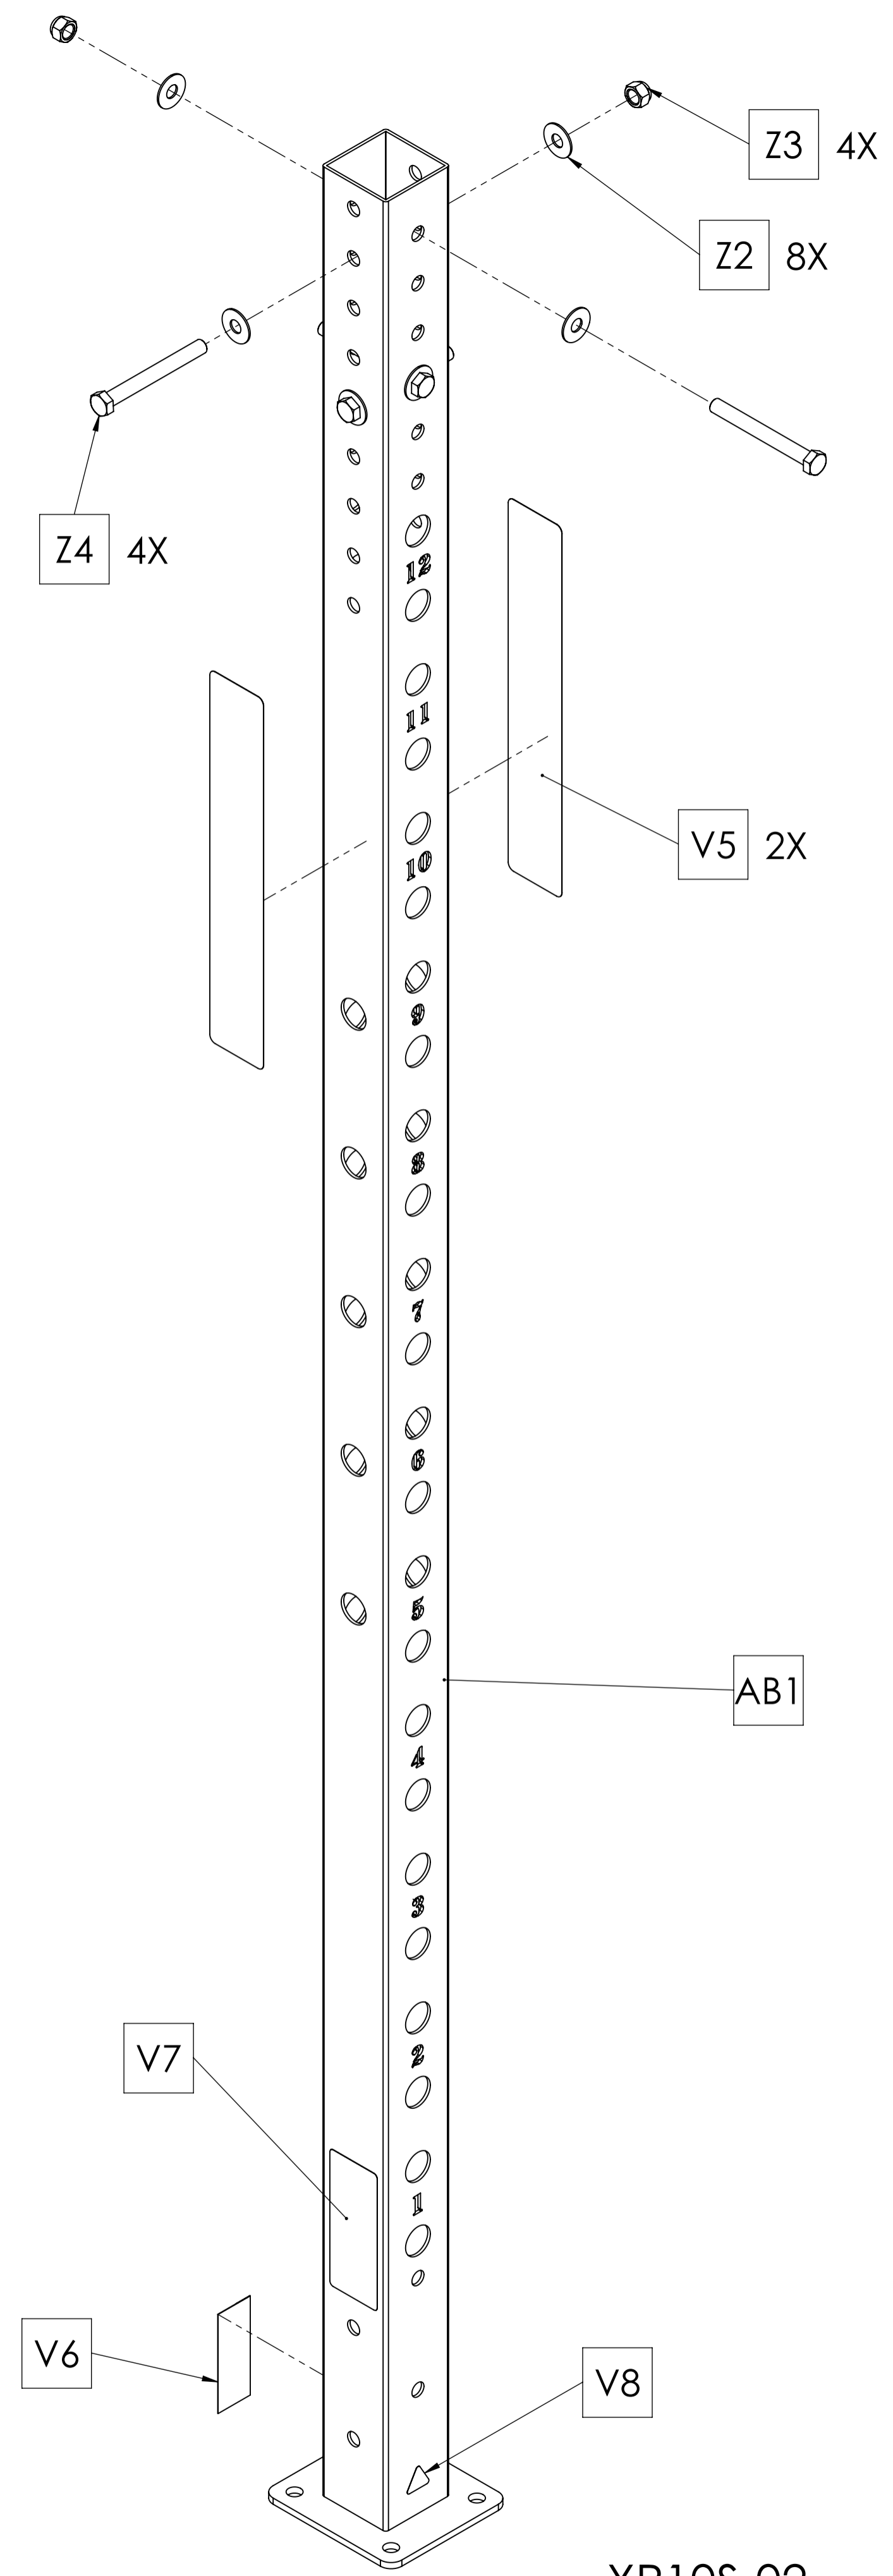

**XT-6-FS-02**  
 XT;RIG FS 6 X 6 X 9'  
 (SHOWN EXPLODED)

SEE UPRIGHT SHEET &  
 BOM FOR PART NUMBER  
 (IMAGE MAY VARY IN HEIGHT)

AB34X

LEFT FRONT  
 UPRIGHT W/SERIAL#  
 SEE UPRIGHT SHEET &  
 BOM FOR PART NUMBER  
 (IMAGE MAY VARY IN HEIGHT)

SEE UPRIGHT SHEET &  
 BOM FOR PART NUMBER  
 (IMAGE MAY VARY IN HEIGHT)

**XT-6-FS-8-02**  
 XT;RIG FS 6 X 6 X 8'

**MATRIX**

DWG NO.  
 XT-6-FS-02 & XT-6-FS-8-02 SERVICE

DESCRIPTION:  
 XT;RIG FS 6' X 6' (Height 9' or 8')  
 (POWER RACKS)

DRAWN BY: LMB DATE: 2018.MAY.31

UPDATED BY: DATE:

XR10S-02  
XULT 8' UPRIGHT W/SERIAL# & MTG HW  
( SHOWN EXPLODED)

XR10-02  
XULT 8' UPRIGHT W/MTG HW

**MATRIX**

DWG NO.		XR10-02 SERIES SERVICE	
DESCRIPTION:		RIG;8FT UPRIGHT SERIES XULT	
DRAWN BY:	LMB	DATE:	2017.NOV.06
UPDATED BY:		DATE:	