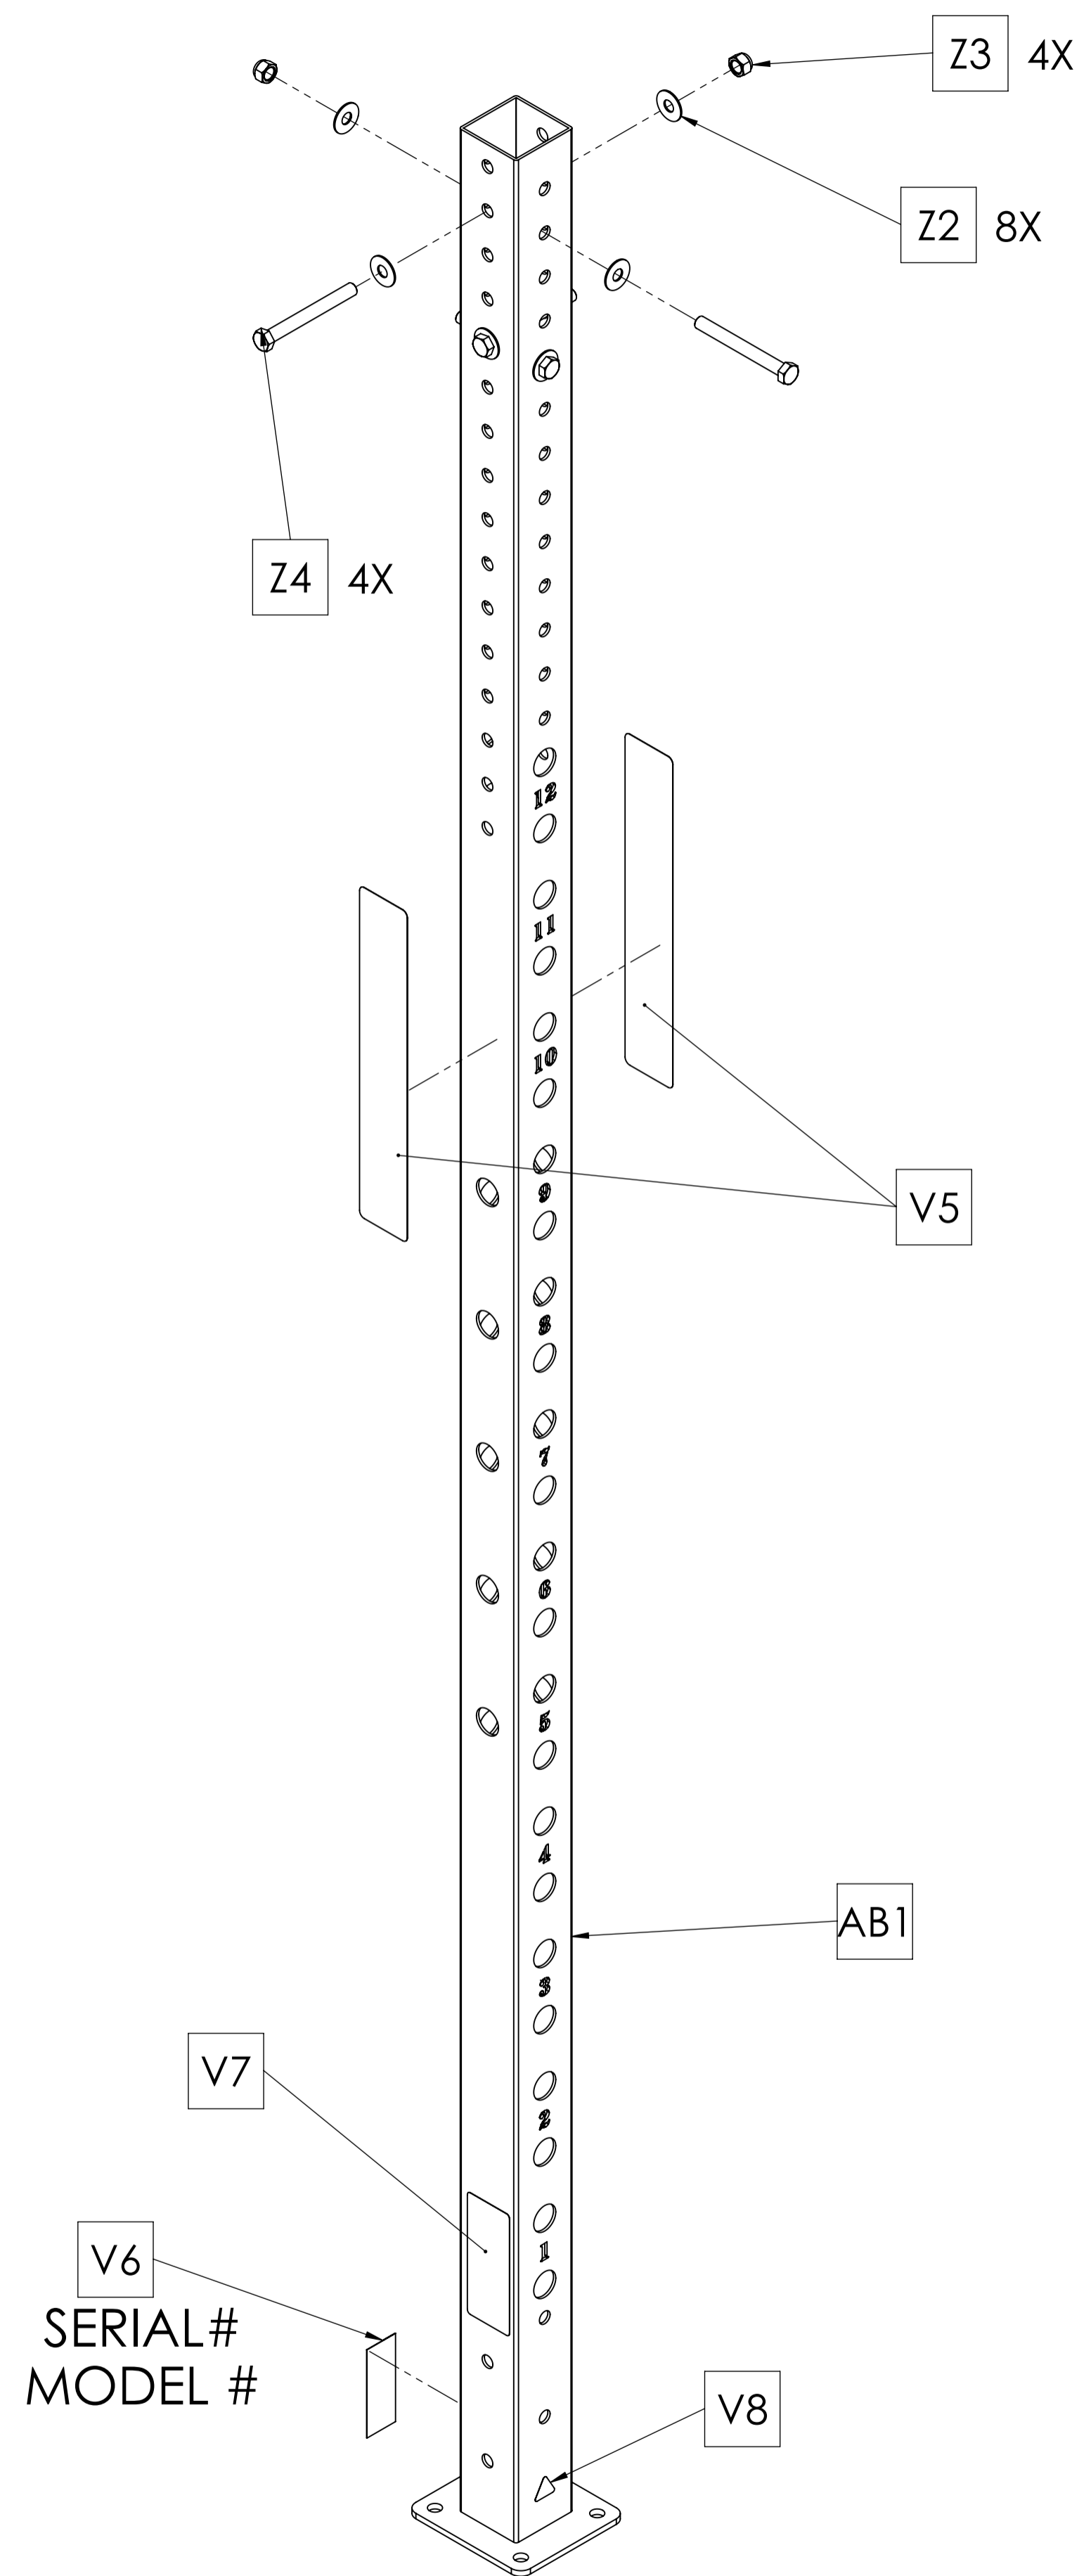

XA-6-FS-02
XA;RIG FS 6 X 6 X 9'
(SHOWN EXPLODED)

AB33X

XA-6-FS-8-02
XA;RIG FS 6 X 6 X 8'

SEE UPRIGHT SHEET &
BOM FOR PART NUMBER
(IMAGE MAY VARY IN HEIGHT)

MATRIX

DWG NO.
XA-6-FS-02 & XA-6-FS-8-02 SERVICE

DESCRIPTION:
XA;RIG FS 6' X 6' (Height 9' or 8')
(POWER RACKS)

DRAWN BY: LMB DATE: 2018.MAY.31

UPDATED BY: DATE:

XR03S-02
XULT 9' UPRIGHT W/SERIAL# & MTG HW
(SHOWN EXPLODED)

XR03-02
XULT 9' UPRIGHT W/MTG HW

MATRIX

DWG NO.		XR03-02 SERIES SERVICE	
DESCRIPTION:		RIG;9' UPRIGHT SERIES	
		XULT	
DRAWN BY:	LMB	DATE:	2017.NOV.03
UPDATED BY:		DATE:	