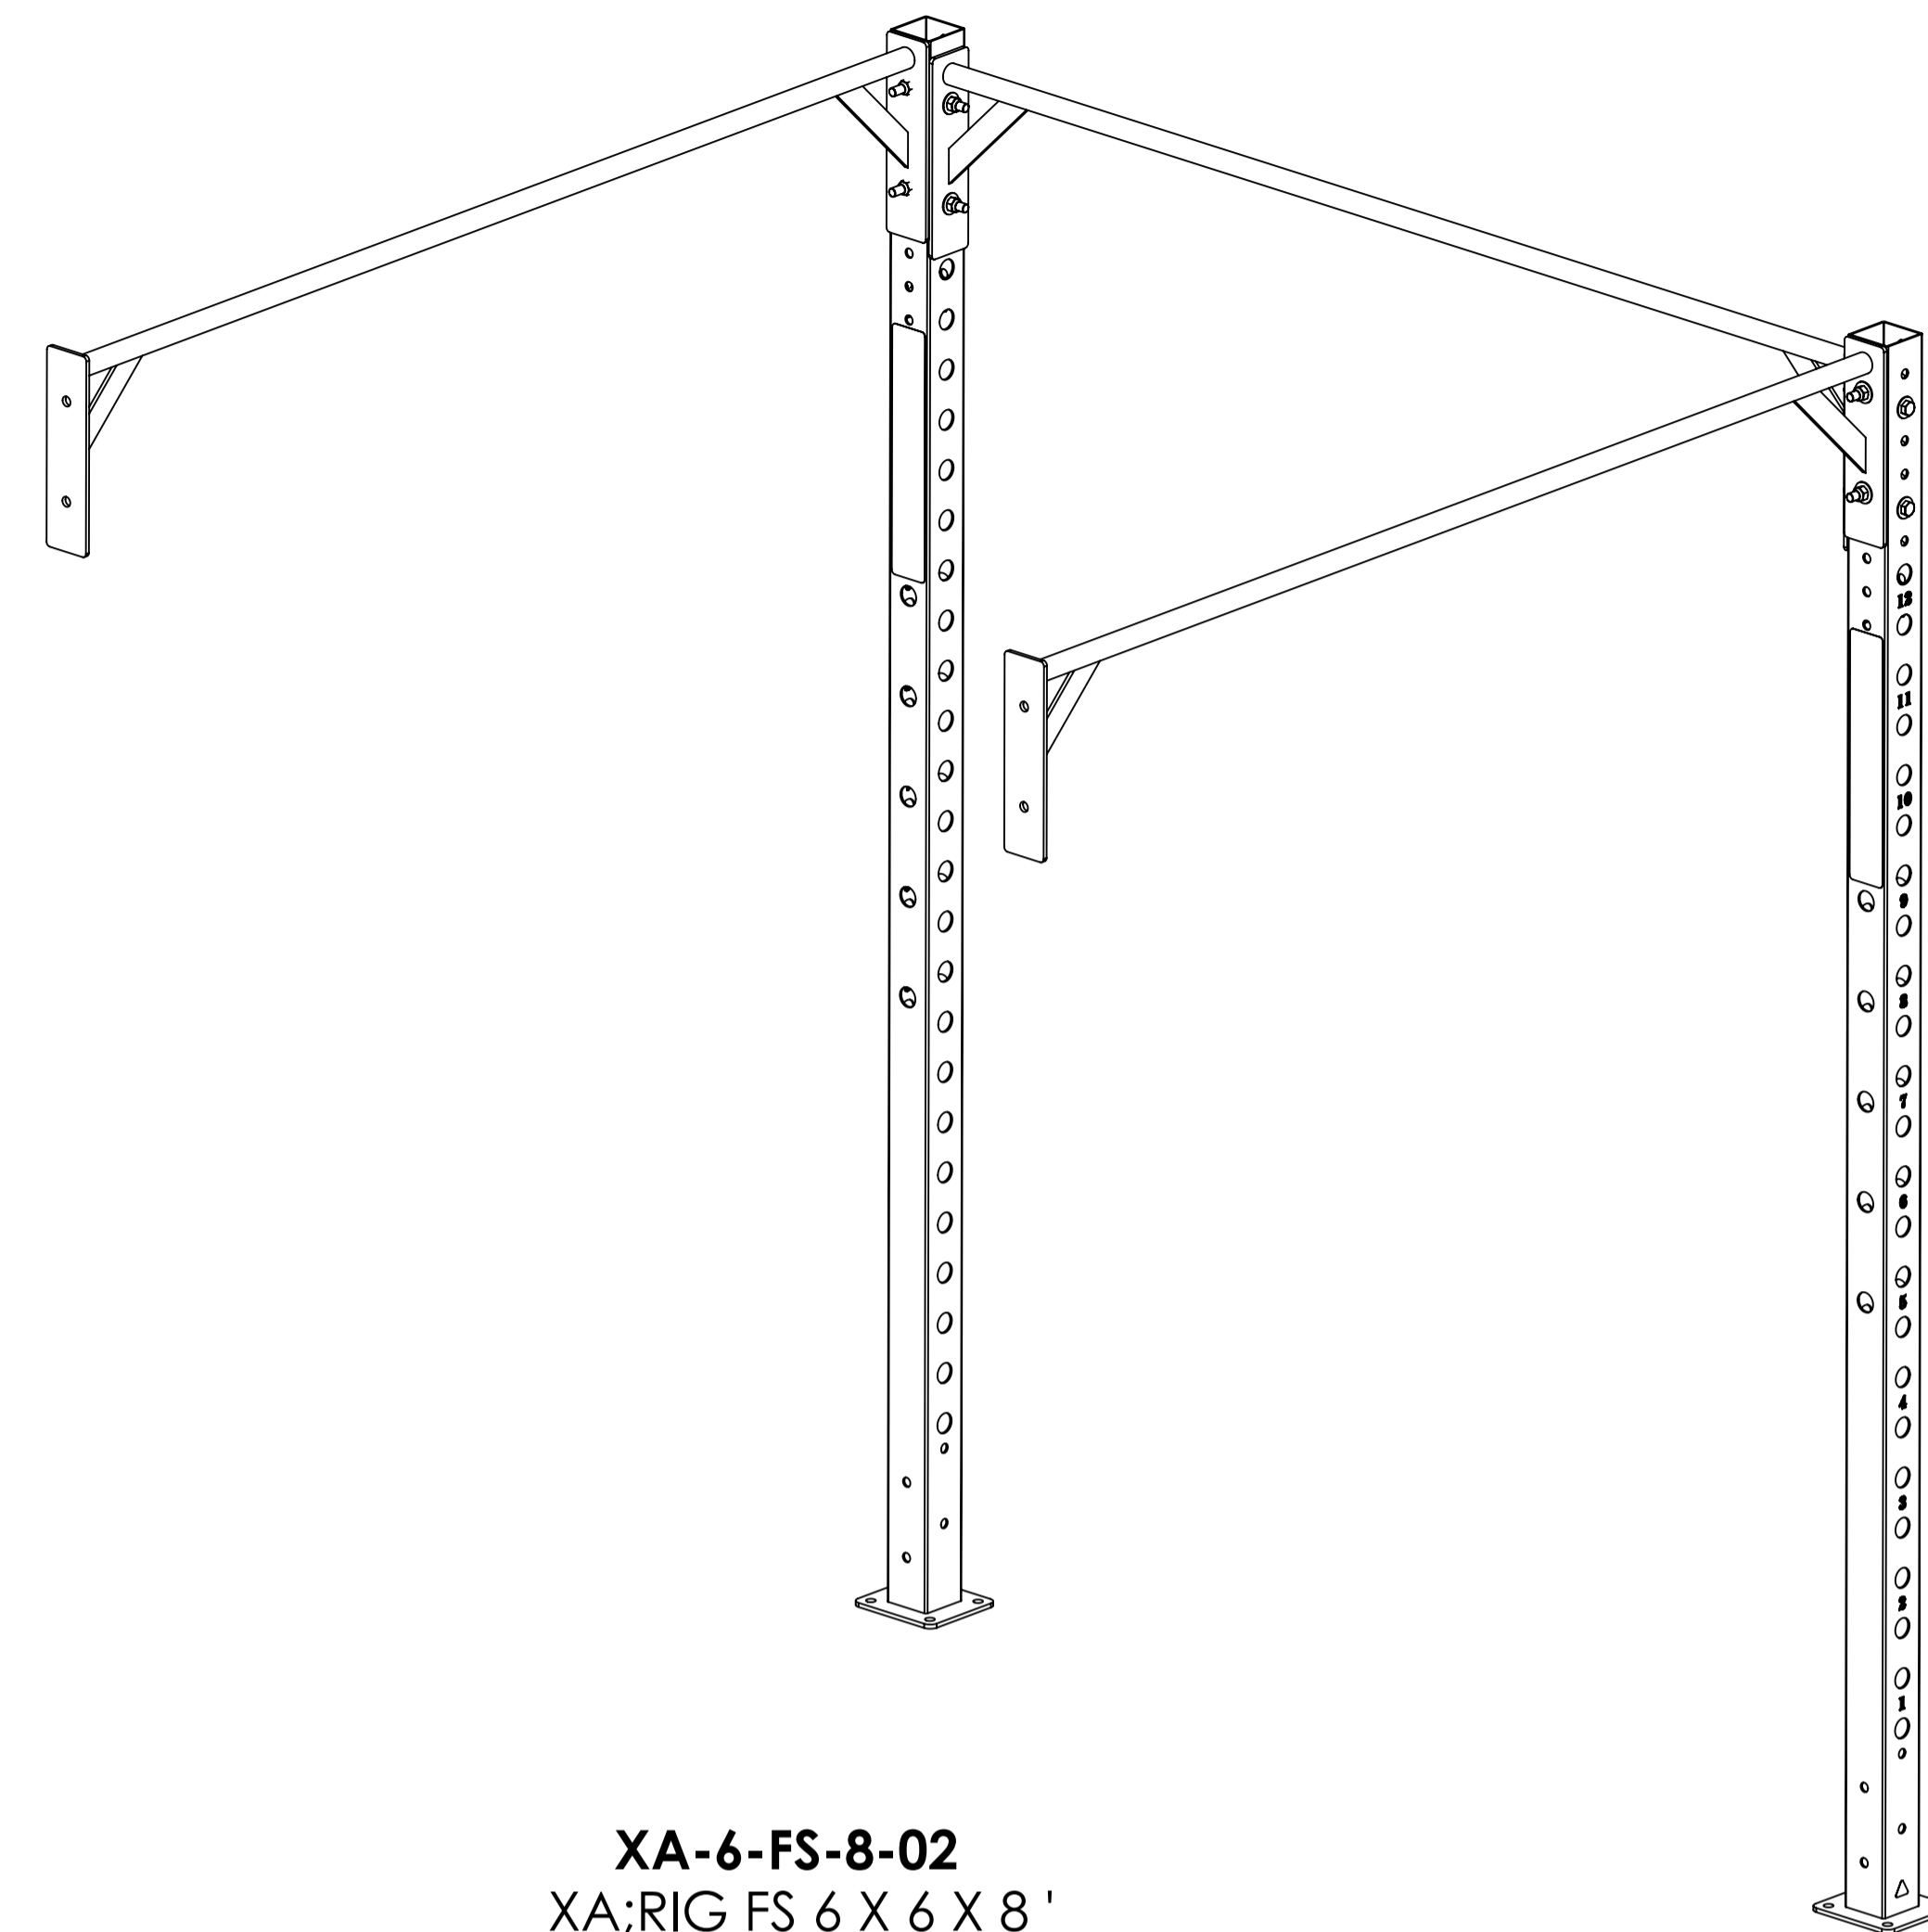

XA-6-FS-02
XA;RIG FS 6 X 6 X 9'
(SHOWN EXPLODED)

AB33X

XA-6-FS-8-02
XA;RIG FS 6 X 6 X 8'

SEE UPRIGHT SHEET &
BOM FOR PART NUMBER
(IMAGE MAY VARY IN HEIGHT)

MATRIX

DWG NO.
XA-6-FS-02 & XA-6-FS-8-02 SERVICE

DESCRIPTION:
XA;RIG FS 6' X 6' (Height 9' or 8')
(POWER RACKS)

DRAWN BY: LMB DATE: 2018.MAY.31

UPDATED BY: DATE:

XR03S-02
XULT 9' UPRIGHT W/SERIAL# & MTG HW
(SHOWN EXPLODED)

XR03-02
XULT 9' UPRIGHT W/MTG HW

MATRIX

DWG NO.		XR03-02 SERIES SERVICE	
DESCRIPTION:		RIG;9' UPRIGHT SERIES	
		XULT	
DRAWN BY:	LMB	DATE:	2017.NOV.03
UPDATED BY:		DATE:	