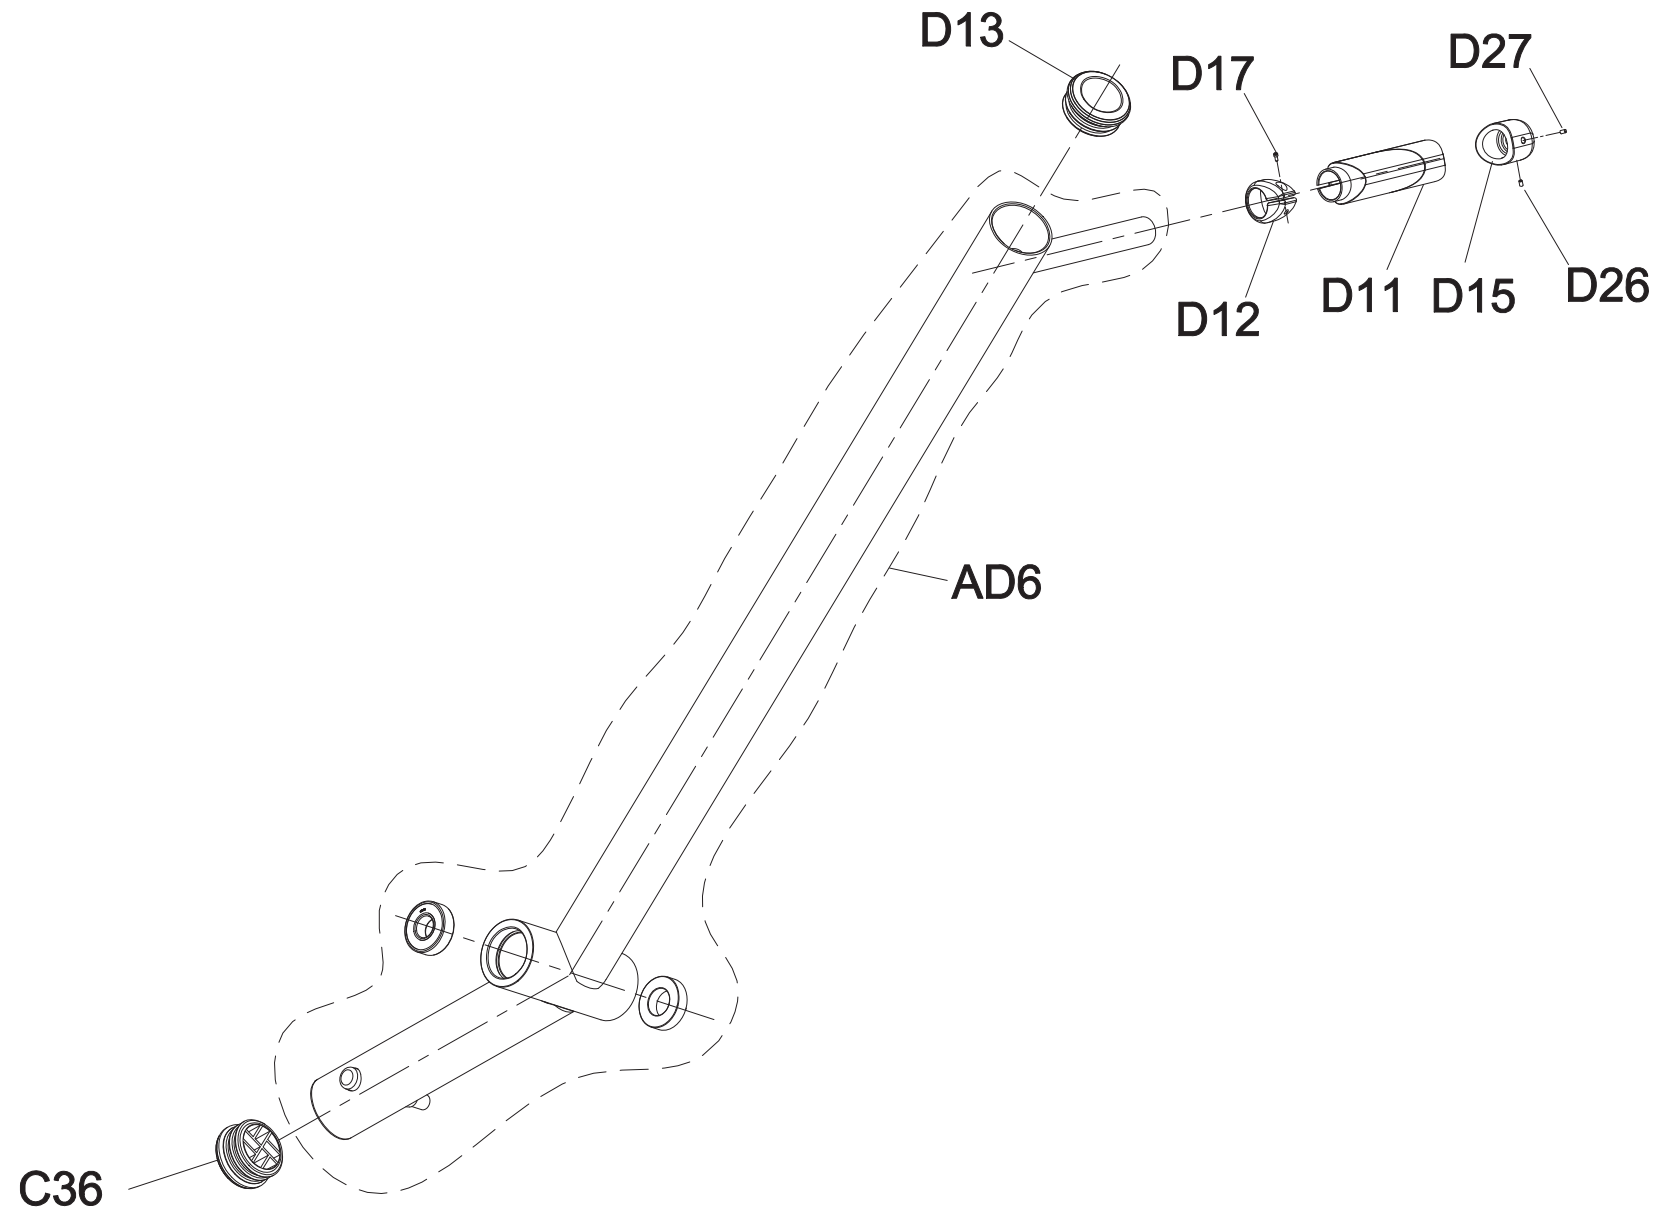

DRAWING NO	GM111-AD06		
PART NAME	Pedal Arm set;R		
PART NO	See Chart	REV	A
APPROVE	YANGJIANNING	DATE	10.25.2017

Part NO.	Color
1000415439	Iced Sliver
1000415441	Platinum
1000415442	Polarized Titanium
1000415444	Lace White
1000415445	Pearl White
1000415446	Mat Black
1000415447	Black Glossy

DRAWING NO	GM111-AD08		
PART NAME	Pedal Arm set;R		
PART NO	See Chart	REV	A
APPROVE	YANGJIANNING	DATE	10.25.2017

Part NO.	Color
1000415448	Iced Sliver
1000415450	Platinum
1000415451	Polarized Titanium
1000415452	Lace White
1000415453	Pearl White
1000415454	Mat Black
1000415455	Black Glossy