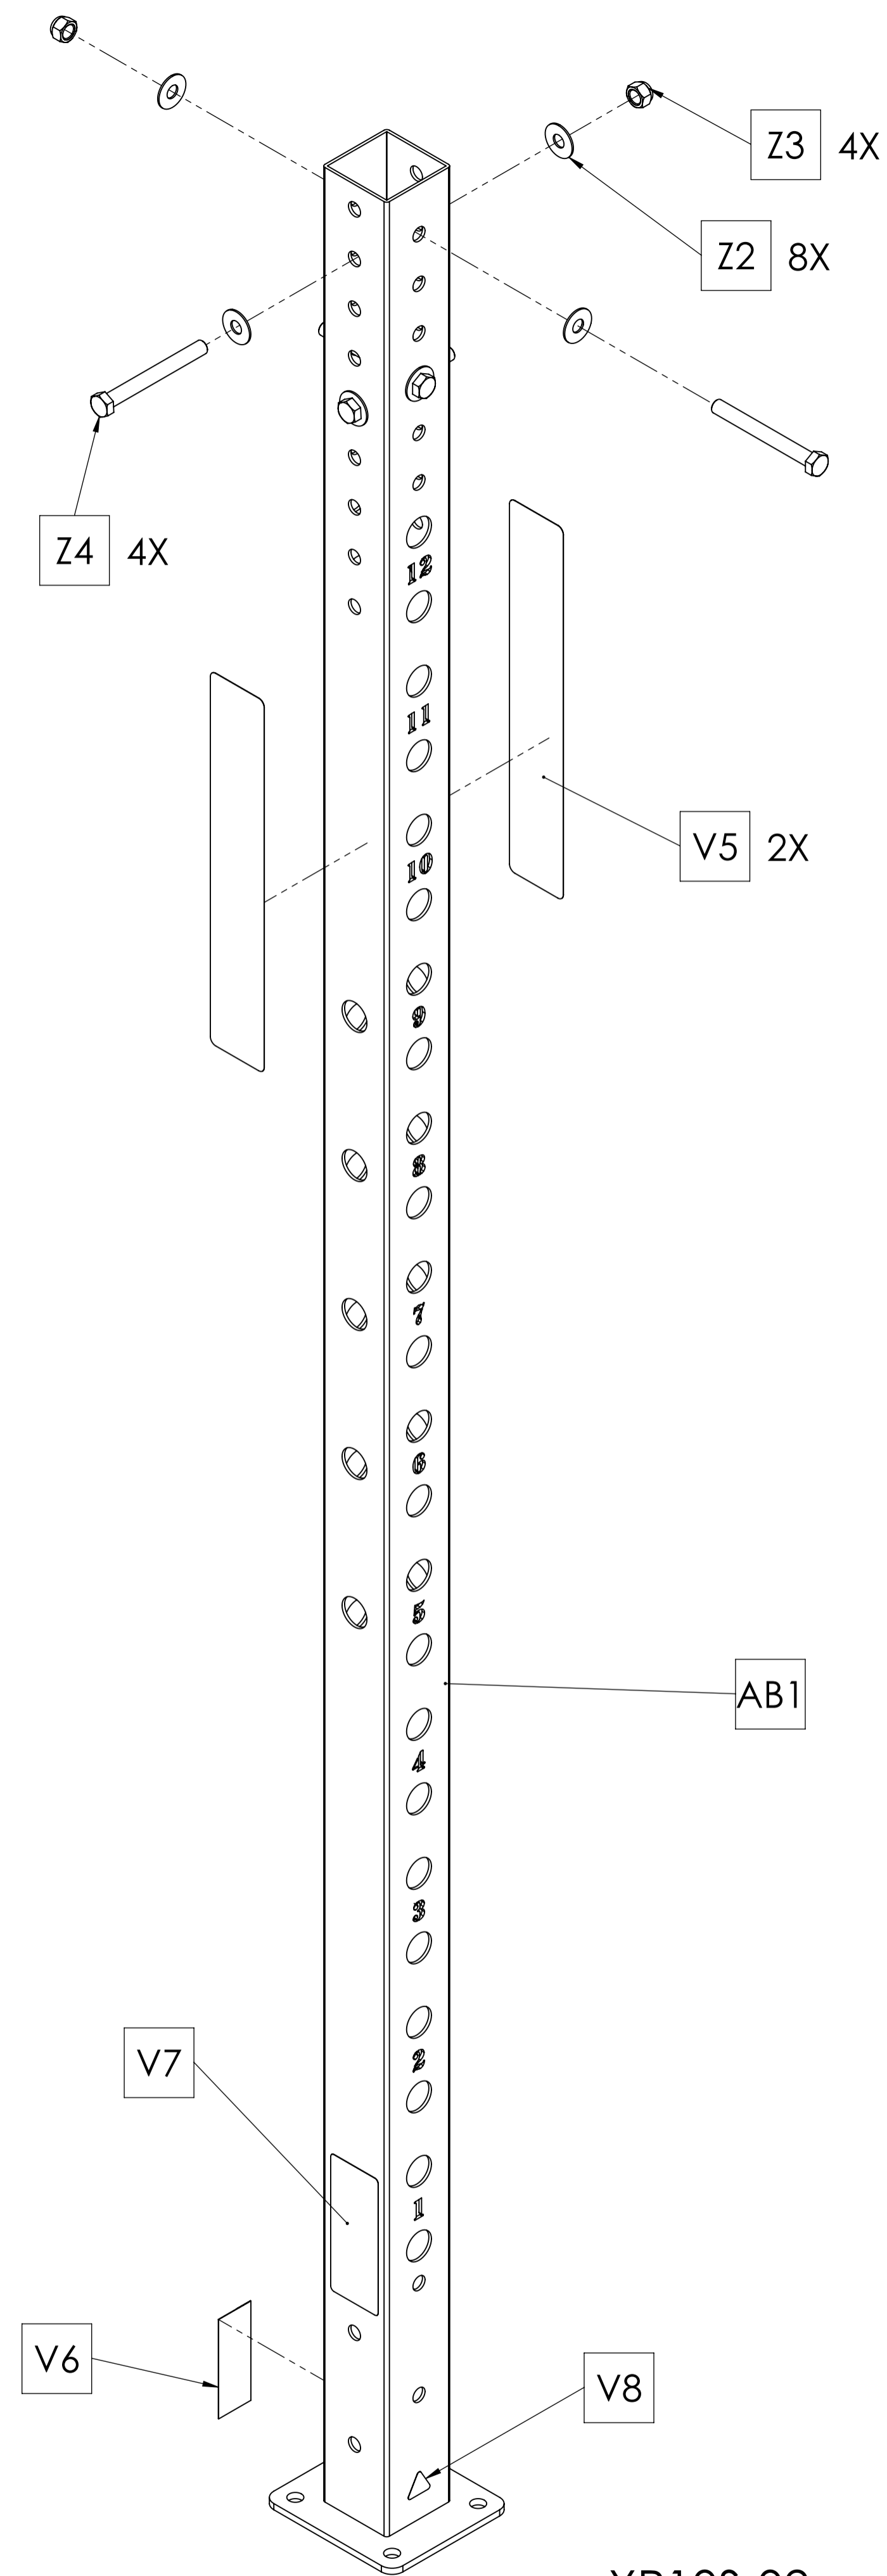

XA-6-FS-02
XA;RIG FS 6 X 6 X 9'
(SHOWN EXPLODED)

AB33X

XA-6-FS-8-02
XA;RIG FS 6 X 6 X 8'

SEE UPRIGHT SHEET &
BOM FOR PART NUMBER
(IMAGE MAY VARY IN HEIGHT)

MATRIX

DWG NO.
XA-6-FS-02 & XA-6-FS-8-02 SERVICE

DESCRIPTION:
XA;RIG FS 6' X 6' (Height 9' or 8')
(POWER RACKS)

DRAWN BY: LMB DATE: 2018.MAY.31

UPDATED BY: DATE:

XR10S-02
XULT 8' UPRIGHT W/SERIAL# & MTG HW
(SHOWN EXPLODED)

XR10-02
XULT 8' UPRIGHT W/MTG HW

MATRIX

DWG NO.		XR10-02 SERIES SERVICE	
DESCRIPTION:		RIG;8FT UPRIGHT SERIES XULT	
DRAWN BY:	LMB	DATE:	2017.NOV.06
UPDATED BY:		DATE:	