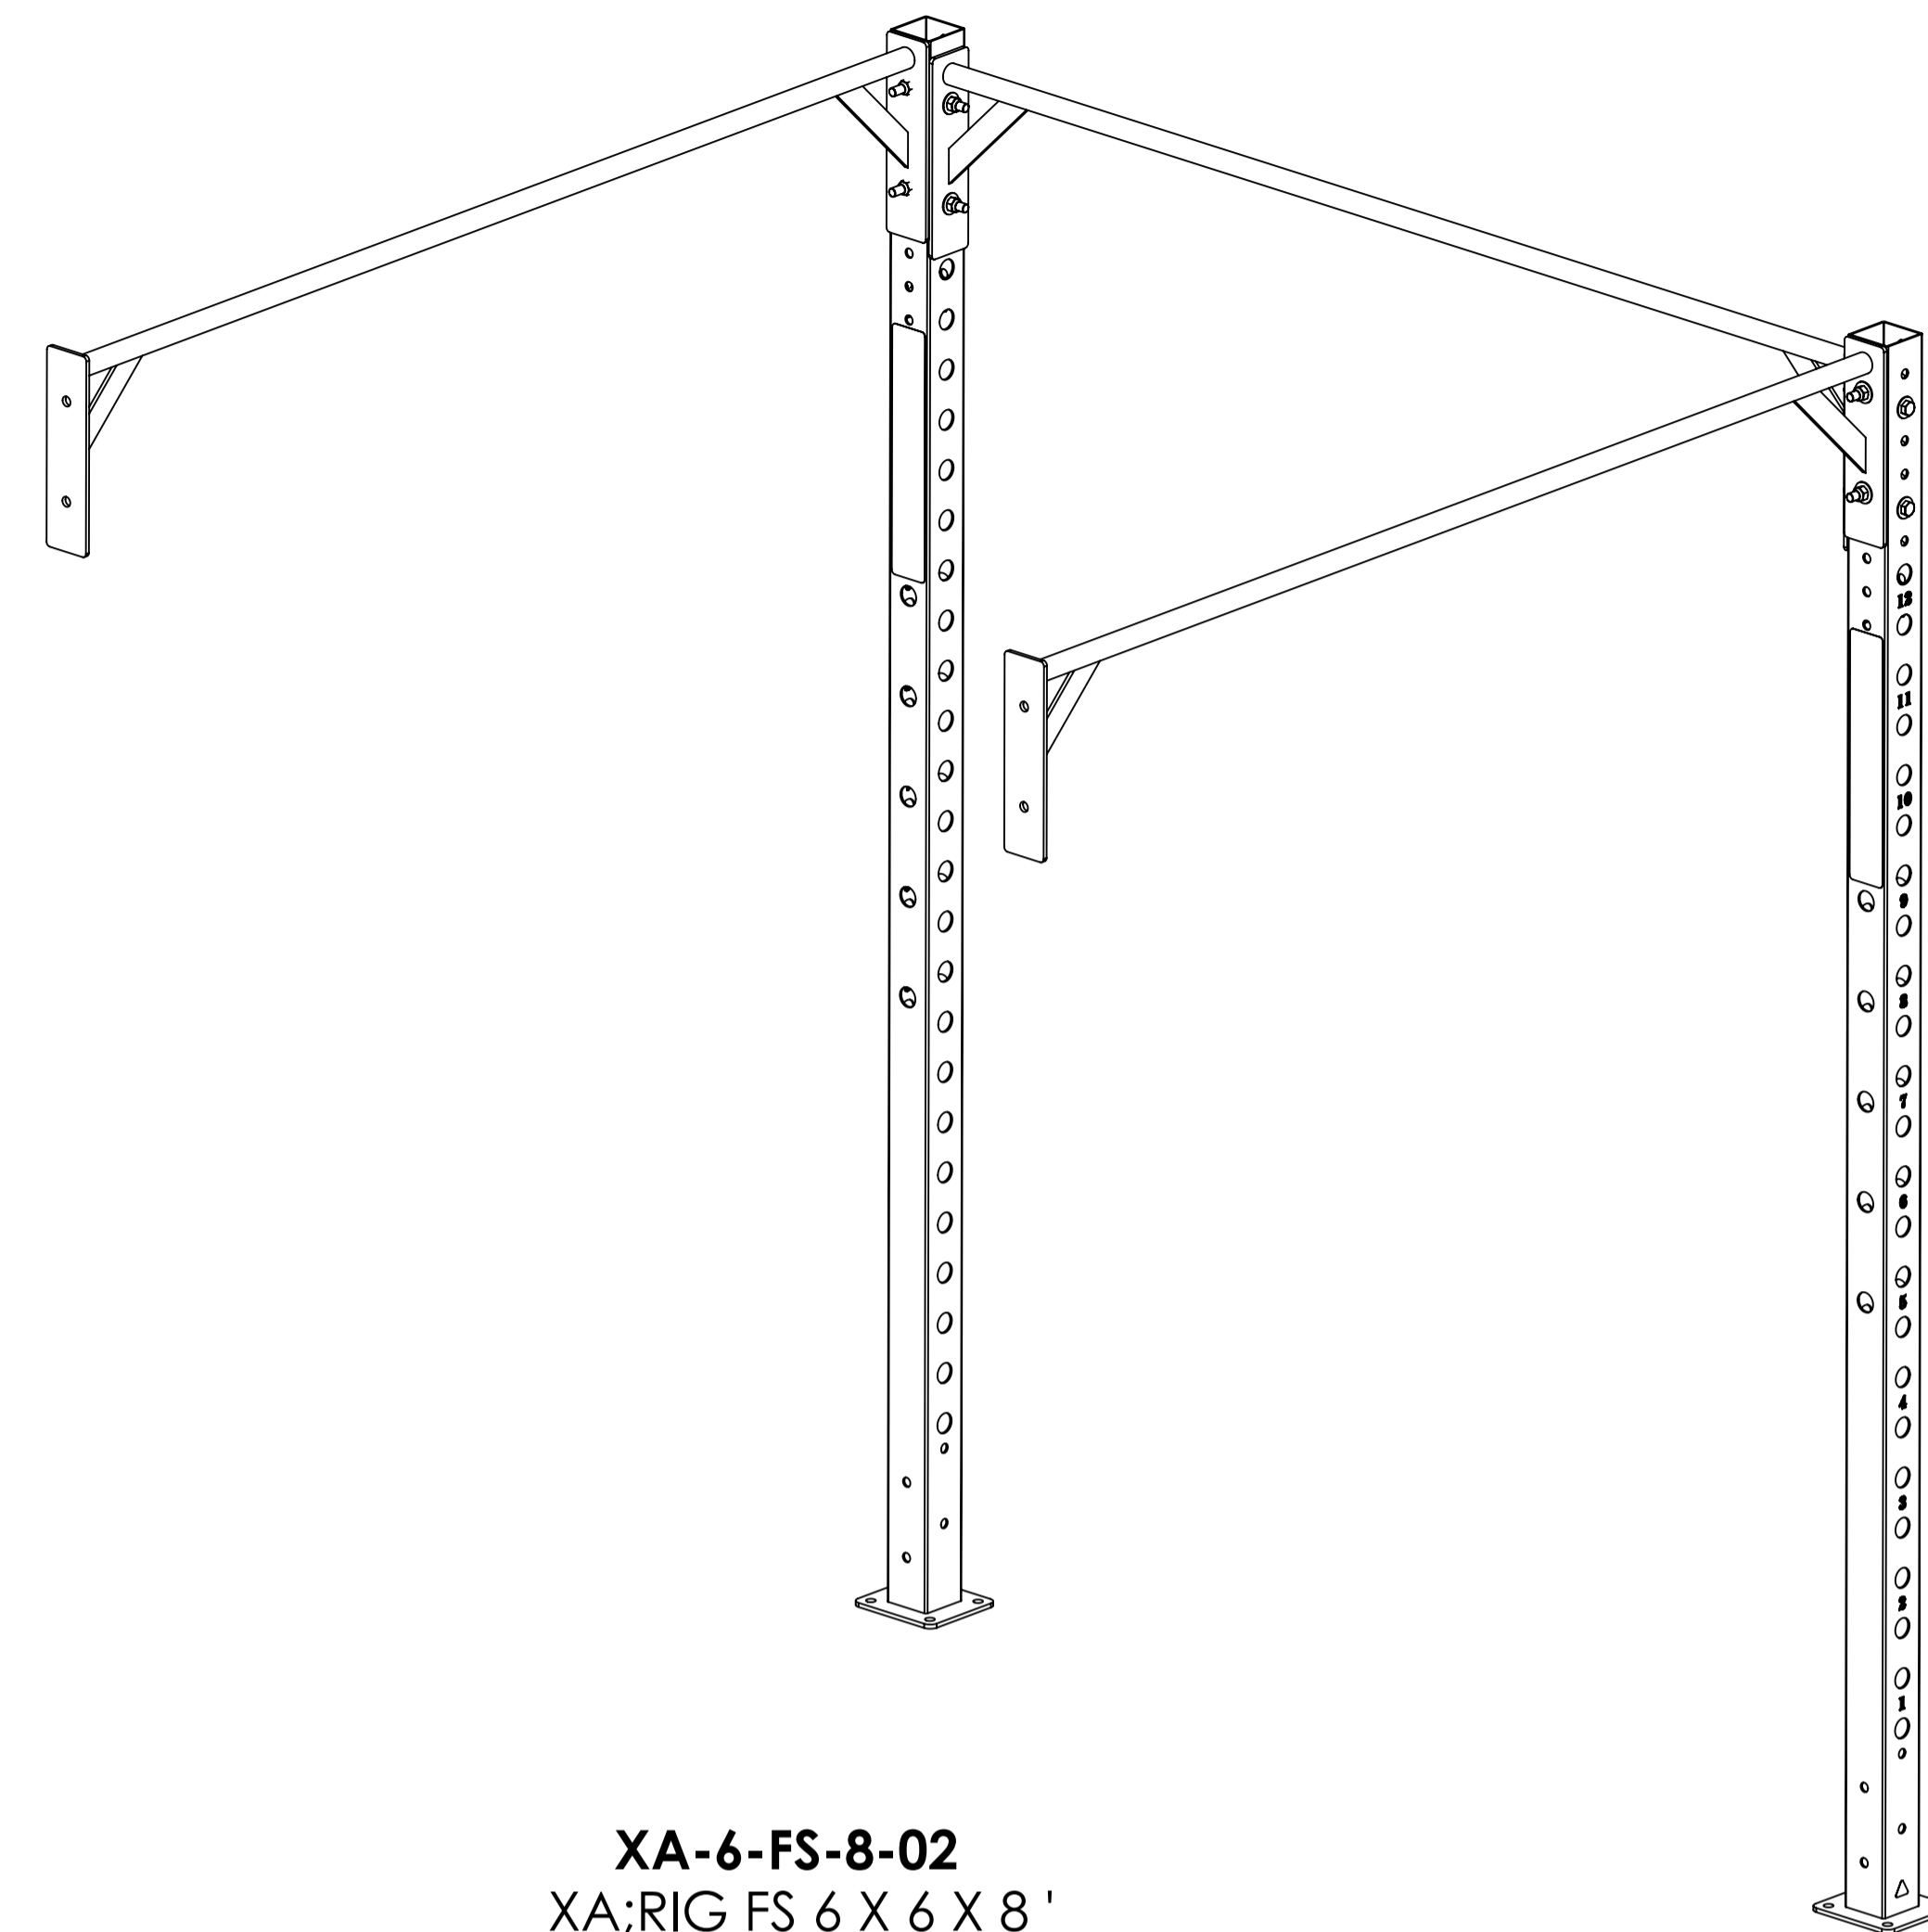

XA-6-FS-02
XA;RIG FS 6 X 6 X 9'
(SHOWN EXPLODED)

AB33X

XA-6-FS-8-02
XA;RIG FS 6 X 6 X 8'

SEE UPRIGHT SHEET &
BOM FOR PART NUMBER
(IMAGE MAY VARY IN HEIGHT)

MATRIX

DWG NO.
XA-6-FS-02 & XA-6-FS-8-02 SERVICE

DESCRIPTION:
XA;RIG FS 6' X 6' (Height 9' or 8')
(POWER RACKS)

DRAWN BY: LMB DATE: 2018.MAY.31

UPDATED BY: DATE:

XR10S-02
XULT 8' UPRIGHT W/SERIAL# & MTG HW
(SHOWN EXPLODED)

XR10-02
XULT 8' UPRIGHT W/MTG HW

MATRIX

DWG NO.		XR10-02 SERIES SERVICE	
DESCRIPTION:		RIG;8FT UPRIGHT SERIES XULT	
DRAWN BY:	LMB	DATE:	2017.NOV.06
UPDATED BY:		DATE:	