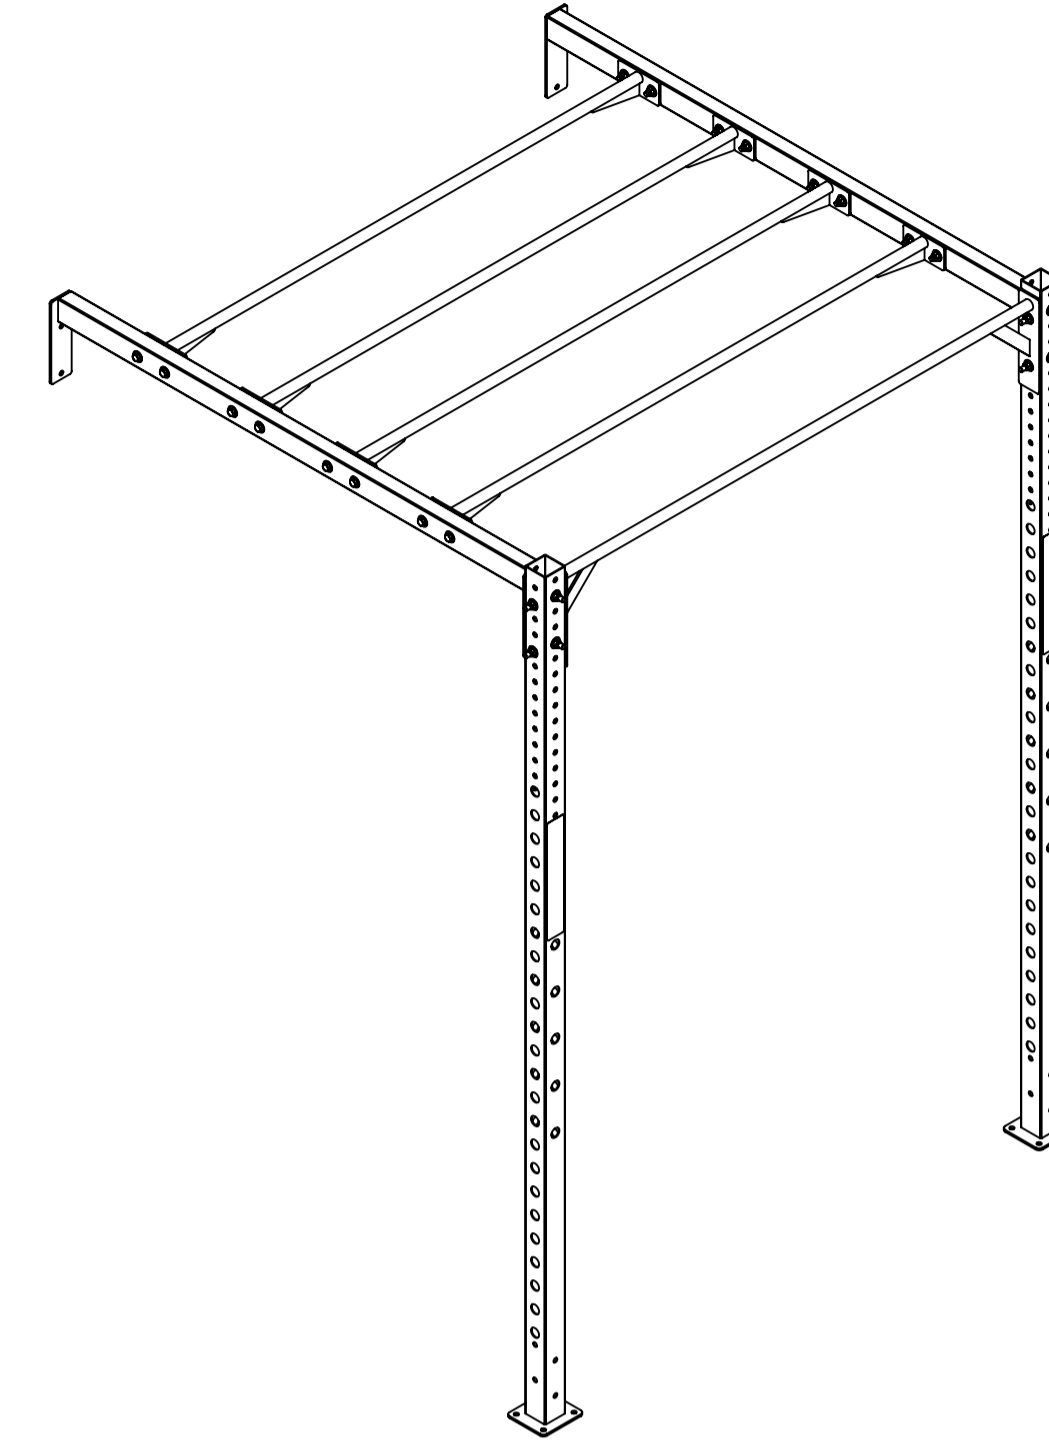

XA-6-MON-8-02
 MONKEY BAR EXTENSION
 XA;RIG MON 6' X 6' X 8'

XA-6-MON-02
 MONKEY BAR EXTENSION
 XA;RIG MON 6' X 6' X 9'

XA-6-MON-12-02
 MONKEY BAR EXTENSION
 XA;RIG MON 6' X 6' X 12'
 (SHOWN EXPLODED)

MATRIX

DWG NO. XA-6-MON-02, XA-6-MON-8-02 & XA-6-MON-12-02 SERVICE

DESCRIPTION: XA;RIG MB EXTENSION 6' X 6' (8', 9' or 12') XULT

DRAWN BY: LMB DATE: 2018.JUL.03

UPDATED BY: DATE:

XR09-02
 XULT 12' UPRIGHT
 & MTG HW

MATRIX

DWG NO.		XR09-02 SERIES SERVICE	
DESCRIPTION:		RIG;12FT UPRIGHT SERIES	
		XULT	
DRAWN BY:	LMB	DATE:	2017.NOV.06
UPDATED BY:		DATE:	

MATRIX

DWG NO.		XR07-02 SERVICE	
DESCRIPTION:		RIG CHIN(MONKEY) BAR XULT	
DRAWN BY:	LMB	DATE:	2017.NOV.03
UPDATED BY:		DATE:	