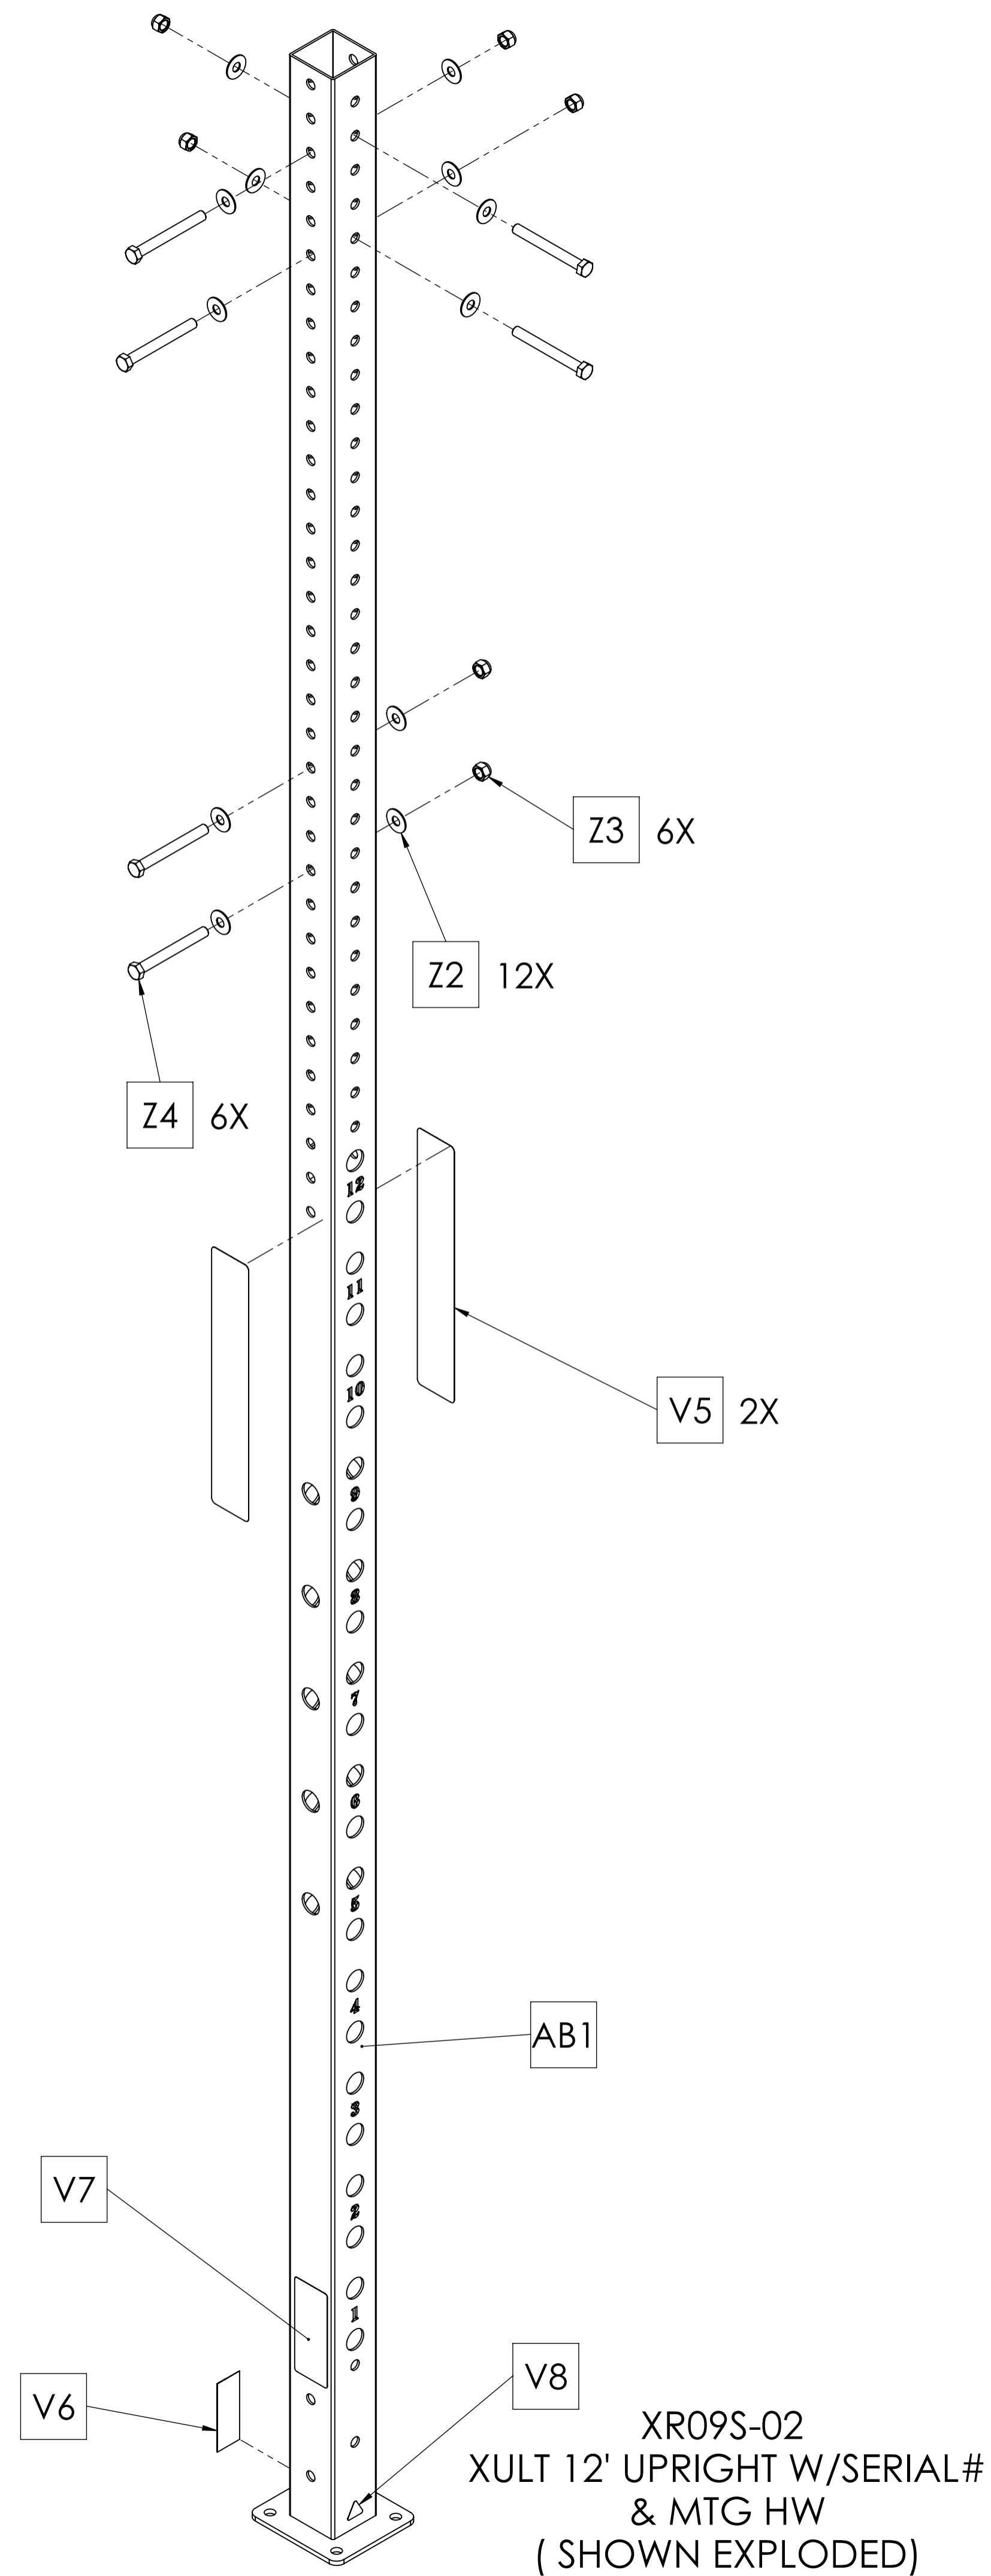

XA-6-MON-8-02
 MONKEY BAR EXTENSION
 XA;RIG MON 6' X 6' X 8'

XA-6-MON-02
 MONKEY BAR EXTENSION
 XA;RIG MON 6' X 6' X 9'

XA-6-MON-12-02
 MONKEY BAR EXTENSION
 XA;RIG MON 6' X 6' X 12'
 (SHOWN EXPLODED)

MATRIX

DWG NO. XA-6-MON-02, XA-6-MON-8-02 & XA-6-MON-12-02 SERVICE

DESCRIPTION: XA;RIG MB EXTENSION 6' X 6' (8', 9' or 12') XULT

DRAWN BY: LMB DATE: 2018.JUL.03

UPDATED BY: DATE:

XR09-02
 XULT 12' UPRIGHT
 & MTG HW

MATRIX

DWG NO.		XR09-02 SERIES SERVICE	
DESCRIPTION:		RIG;12FT UPRIGHT SERIES	
		XULT	
DRAWN BY:	LMB	DATE:	2017.NOV.06
UPDATED BY:		DATE:	

MATRIX

DWG NO.		XR07-02 SERVICE	
DESCRIPTION:		RIG CHIN(MONKEY) BAR XULT	
DRAWN BY:	LMB	DATE:	2017.NOV.03
UPDATED BY:		DATE:	