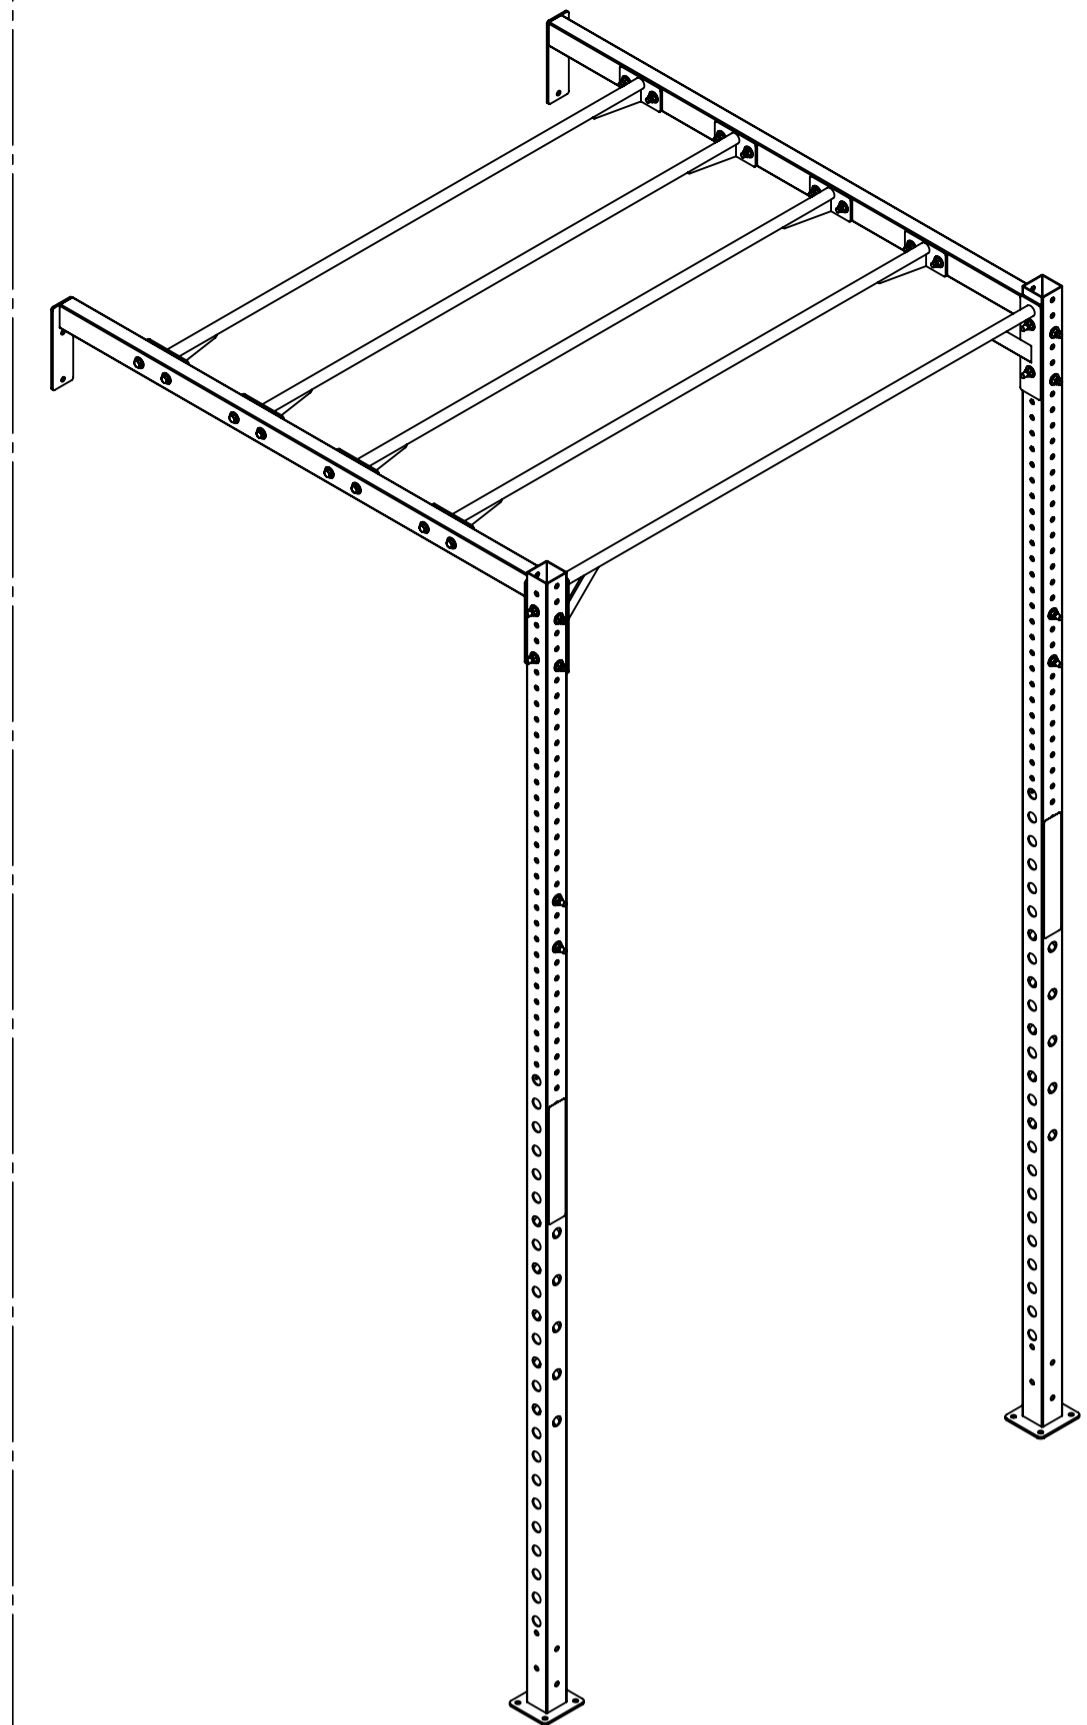

XA-6-MON-8-02
 MONKEY BAR EXTENSION
 XA;RIG MON 6' X 6' X 8'

XA-6-MON-02
 MONKEY BAR EXTENSION
 XA;RIG MON 6' X 6' X 9'

XA-6-MON-12-02
 MONKEY BAR EXTENSION
 XA;RIG MON 6' X 6' X 12'
 (SHOWN EXPLODED)

MATRIX

DWG NO. XA-6-MON-02, XA-6-MON-8-02 & XA-6-MON-12-02 SERVICE

DESCRIPTION: XA;RIG MB EXTENSION 6' X 6' (8', 9' or 12') XULT

DRAWN BY: LMB DATE: 2018.JUL.03

UPDATED BY: DATE:

XR09-02
 XULT 12' UPRIGHT
 & MTG HW

MATRIX

DWG NO.		XR09-02 SERIES SERVICE	
DESCRIPTION:		RIG;12FT UPRIGHT SERIES	
		XULT	
DRAWN BY:	LMB	DATE:	2017.NOV.06
UPDATED BY:		DATE:	

MATRIX

DWG NO.		XR07-02 SERVICE	
DESCRIPTION:		RIG CHIN(MONKEY) BAR XULT	
DRAWN BY:	LMB	DATE:	2017.NOV.03
UPDATED BY:		DATE:	