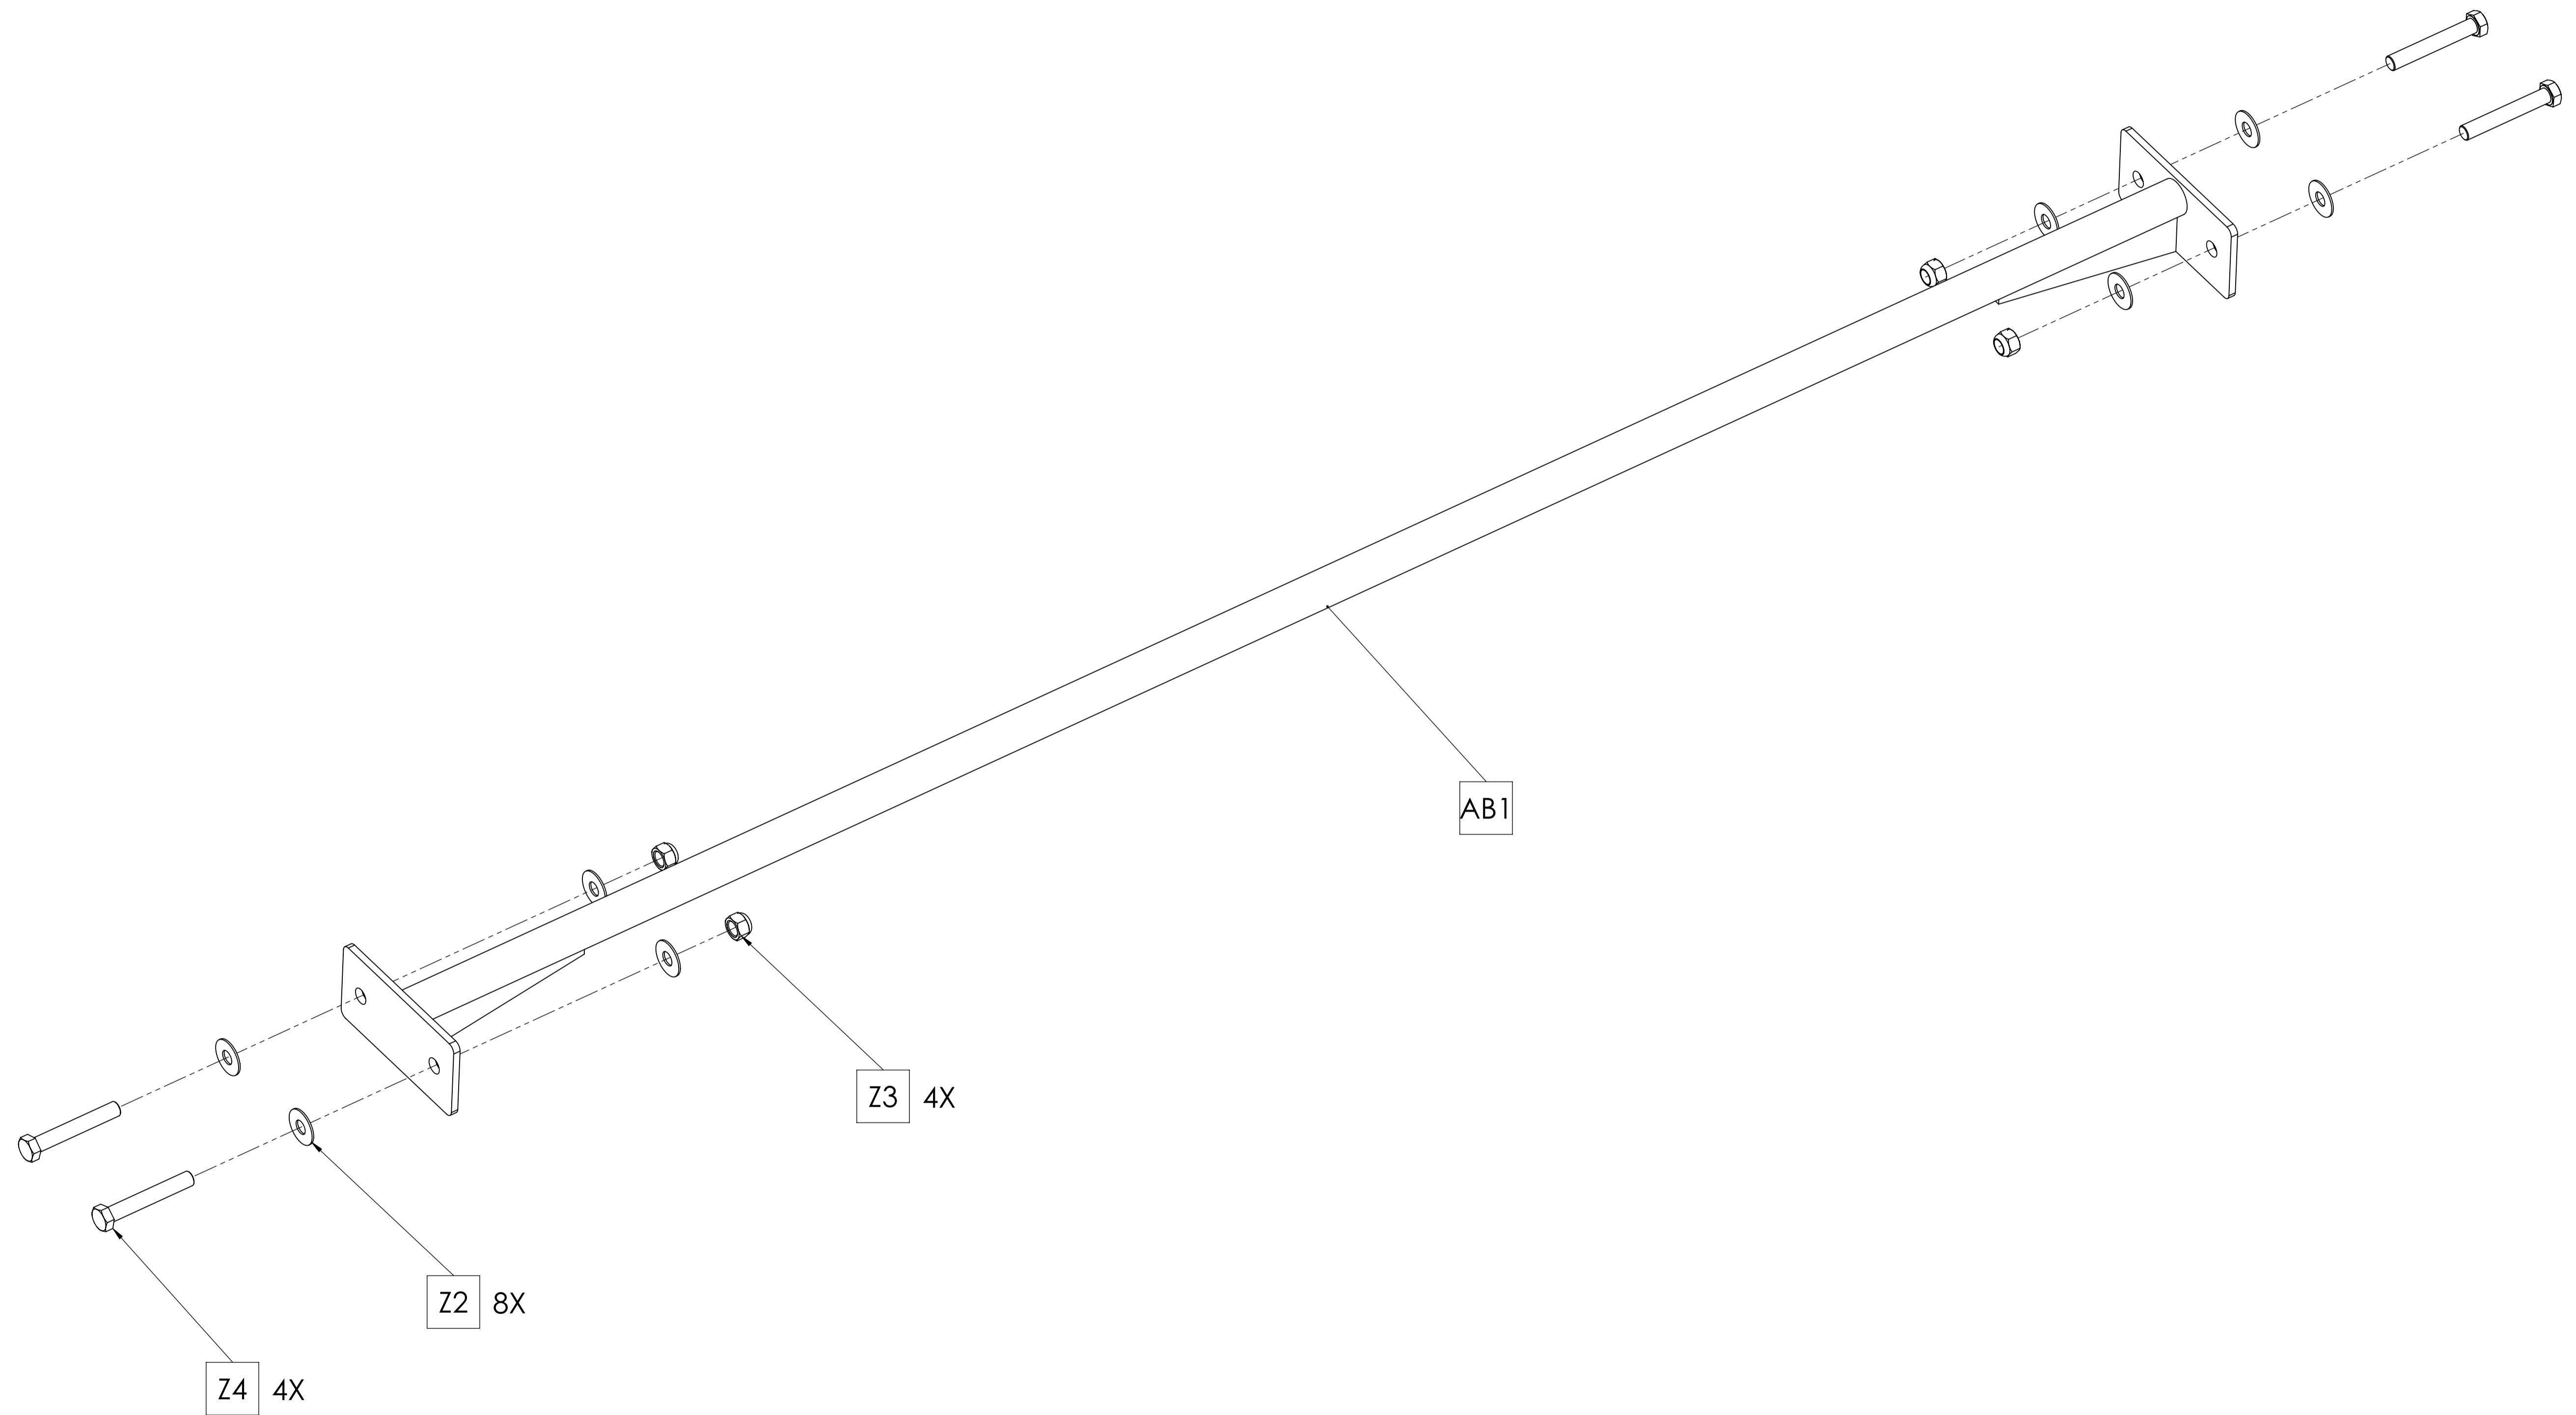

XA-6-MON-8-02
 MONKEY BAR EXTENSION
 XA;RIG MON 6' X 6' X 8'

XA-6-MON-02
 MONKEY BAR EXTENSION
 XA;RIG MON 6' X 6' X 9'

XA-6-MON-12-02
 MONKEY BAR EXTENSION
 XA;RIG MON 6' X 6' X 12'
 (SHOWN EXPLODED)

MATRIX

DWG NO. XA-6-MON-02, XA-6-MON-8-02 & XA-6-MON-12-02 SERVICE

DESCRIPTION: XA;RIG MB EXTENSION 6' X 6' (8', 9' or 12') XULT

DRAWN BY: LMB DATE: 2018.JUL.03

UPDATED BY: DATE:

XR09-02
 XULT 12' UPRIGHT
 & MTG HW

MATRIX

DWG NO.		XR09-02 SERIES SERVICE	
DESCRIPTION:		RIG;12FT UPRIGHT SERIES	
		XULT	
DRAWN BY:	LMB	DATE:	2017.NOV.06
UPDATED BY:		DATE:	

MATRIX

DWG NO.		XR07-02 SERVICE	
DESCRIPTION:		RIG CHIN(MONKEY) BAR XULT	
DRAWN BY:	LMB	DATE:	2017.NOV.03
UPDATED BY:		DATE:	