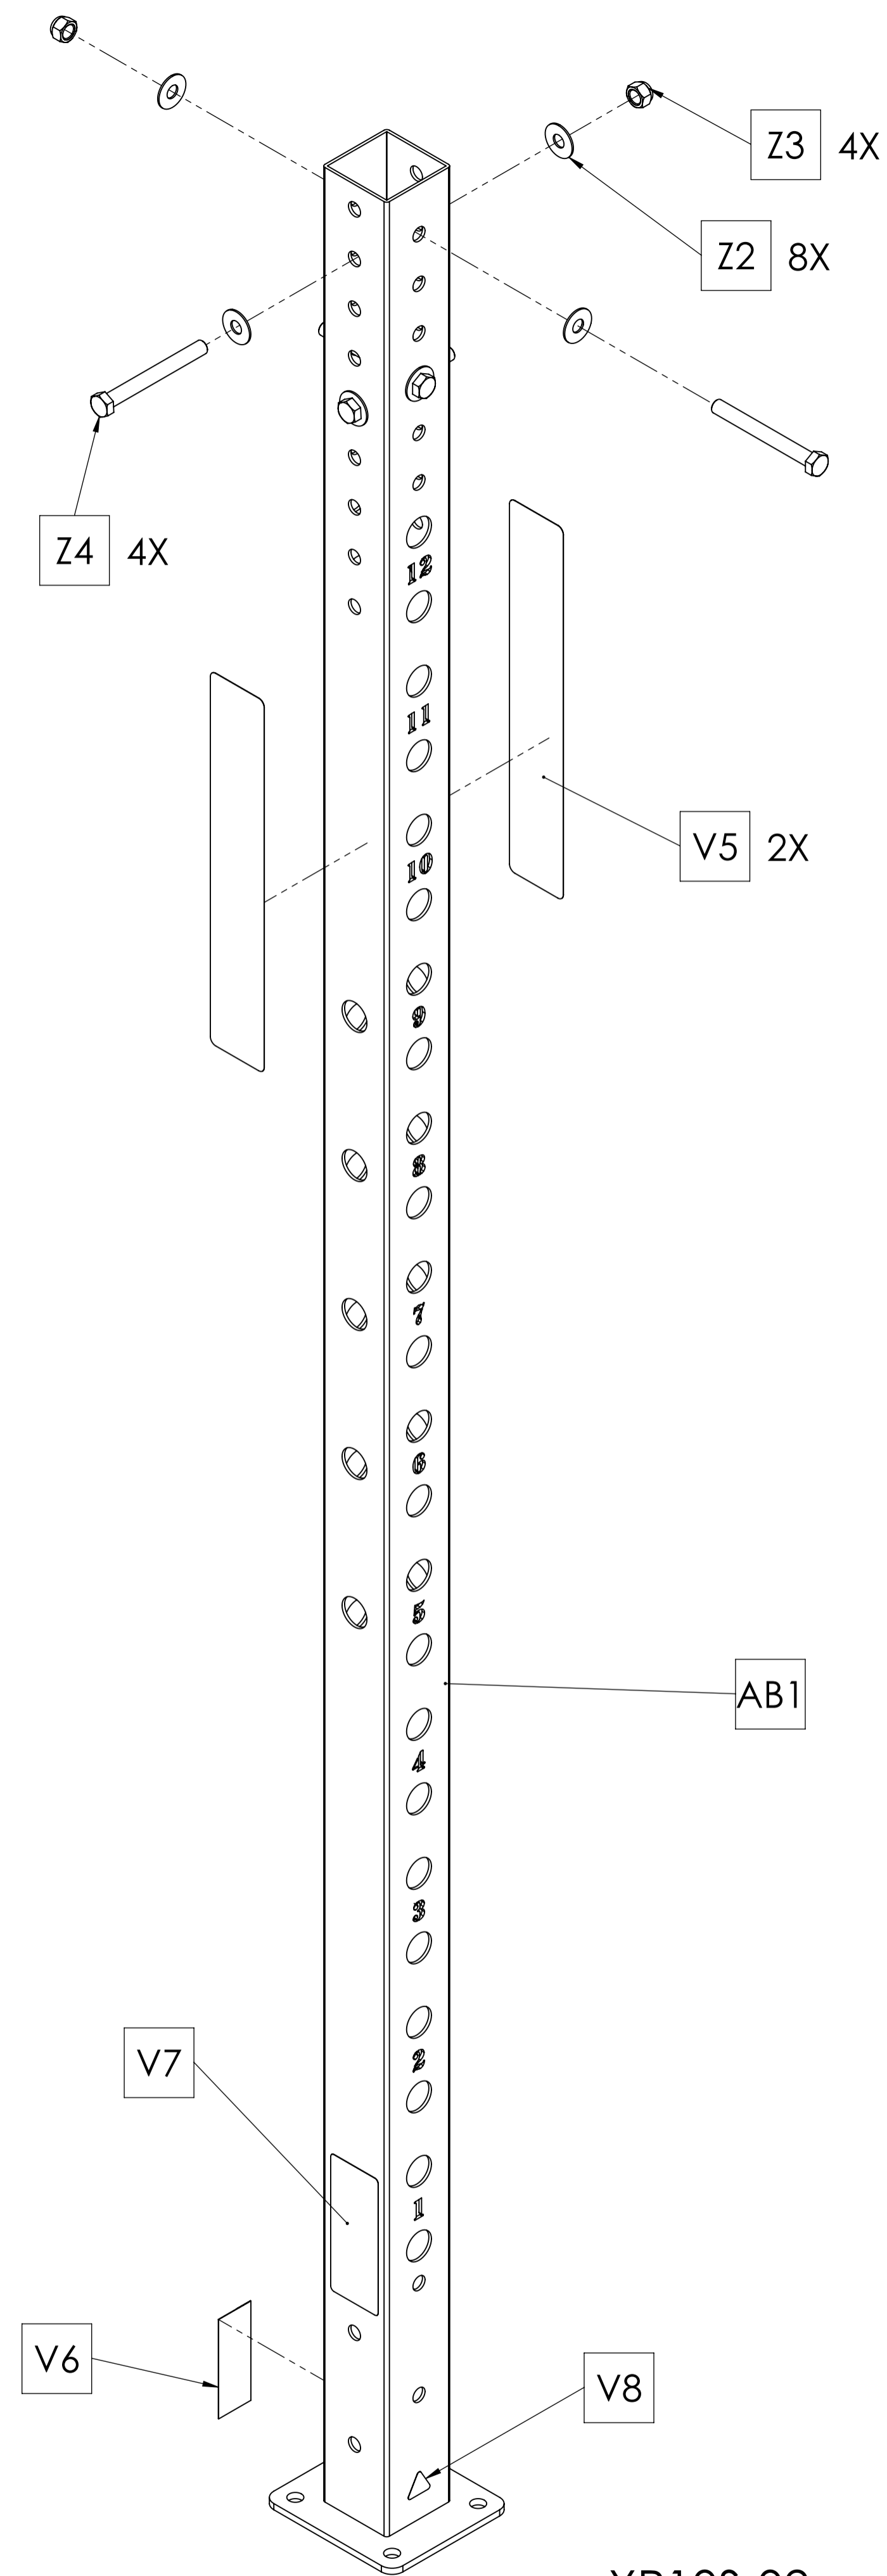

**XA-6-MON-8-02**  
 MONKEY BAR EXTENSION  
 XA;RIG MON 6' X 6' X 8'

**XA-6-MON-02**  
 MONKEY BAR EXTENSION  
 XA;RIG MON 6' X 6' X 9'

**XA-6-MON-12-02**  
 MONKEY BAR EXTENSION  
 XA;RIG MON 6' X 6' X 12'  
 (SHOWN EXPLODED)

**MATRIX**

DWG NO. XA-6-MON-02, XA-6-MON-8-02 & XA-6-MON-12-02 SERVICE

DESCRIPTION: XA;RIG MB EXTENSION 6' X 6' ( 8', 9' or 12' ) XULT

DRAWN BY: LMB DATE: 2018.JUL.03

UPDATED BY: DATE:

XR10S-02  
XULT 8' UPRIGHT W/SERIAL# & MTG HW  
( SHOWN EXPLODED)

XR10-02  
XULT 8' UPRIGHT W/MTG HW

**MATRIX**

DWG NO.		XR10-02 SERIES SERVICE	
DESCRIPTION:		RIG;8FT UPRIGHT SERIES XULT	
DRAWN BY:	LMB	DATE:	2017.NOV.06
UPDATED BY:		DATE:	

**MATRIX**

DWG NO.		XR07-02 SERVICE	
DESCRIPTION:		RIG CHIN(MONKEY) BAR XULT	
DRAWN BY:	LMB	DATE:	2017.NOV.03
UPDATED BY:		DATE:	