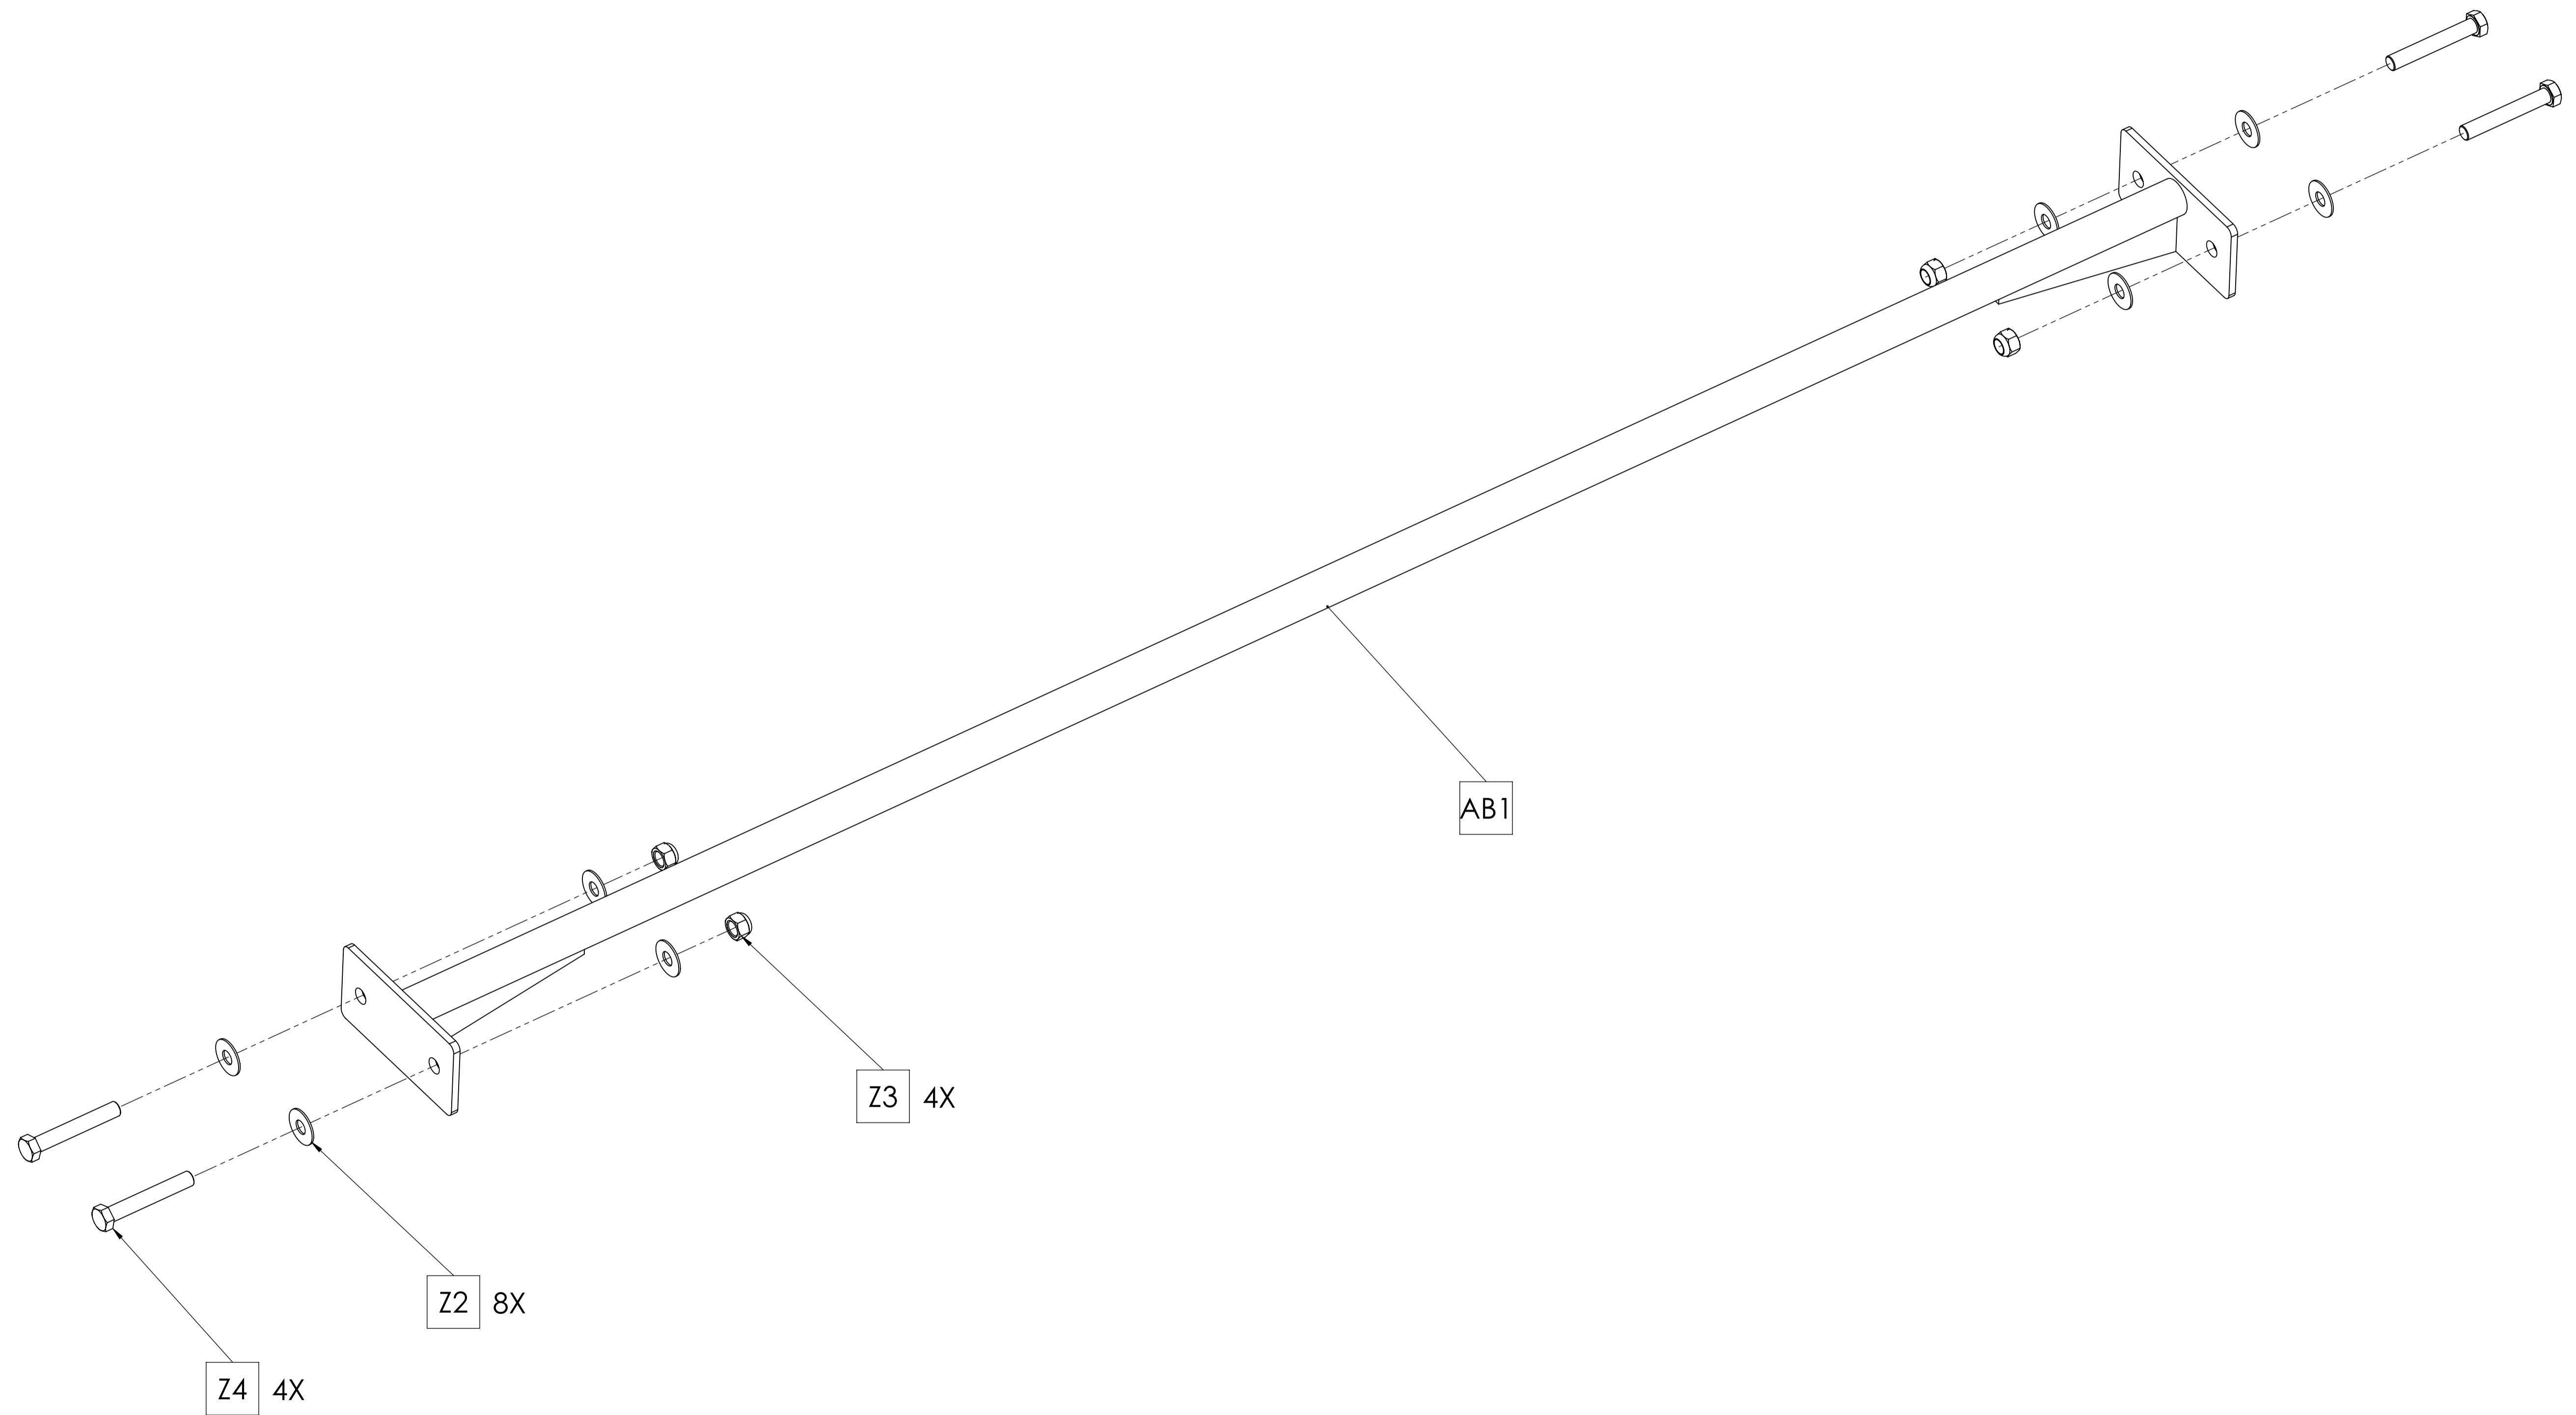

**XA-6-MON-8-02**  
 MONKEY BAR EXTENSION  
 XA;RIG MON 6' X 6' X 8'

**XA-6-MON-02**  
 MONKEY BAR EXTENSION  
 XA;RIG MON 6' X 6' X 9'

**XA-6-MON-12-02**  
 MONKEY BAR EXTENSION  
 XA;RIG MON 6' X 6' X 12'  
 (SHOWN EXPLODED)

**MATRIX**

DWG NO. XA-6-MON-02, XA-6-MON-8-02 & XA-6-MON-12-02 SERVICE

DESCRIPTION: XA;RIG MB EXTENSION 6' X 6' ( 8', 9' or 12' ) XULT

DRAWN BY: LMB DATE: 2018.JUL.03

UPDATED BY: DATE:

XR10S-02  
XULT 8' UPRIGHT W/SERIAL# & MTG HW  
( SHOWN EXPLODED)

XR10-02  
XULT 8' UPRIGHT W/MTG HW

**MATRIX**

DWG NO.		XR10-02 SERIES SERVICE	
DESCRIPTION:		RIG;8FT UPRIGHT SERIES XULT	
DRAWN BY:	LMB	DATE:	2017.NOV.06
UPDATED BY:		DATE:	

**MATRIX**

DWG NO.		XR07-02 SERVICE	
DESCRIPTION:		RIG CHIN(MONKEY) BAR XULT	
DRAWN BY:	LMB	DATE:	2017.NOV.03
UPDATED BY:		DATE:	