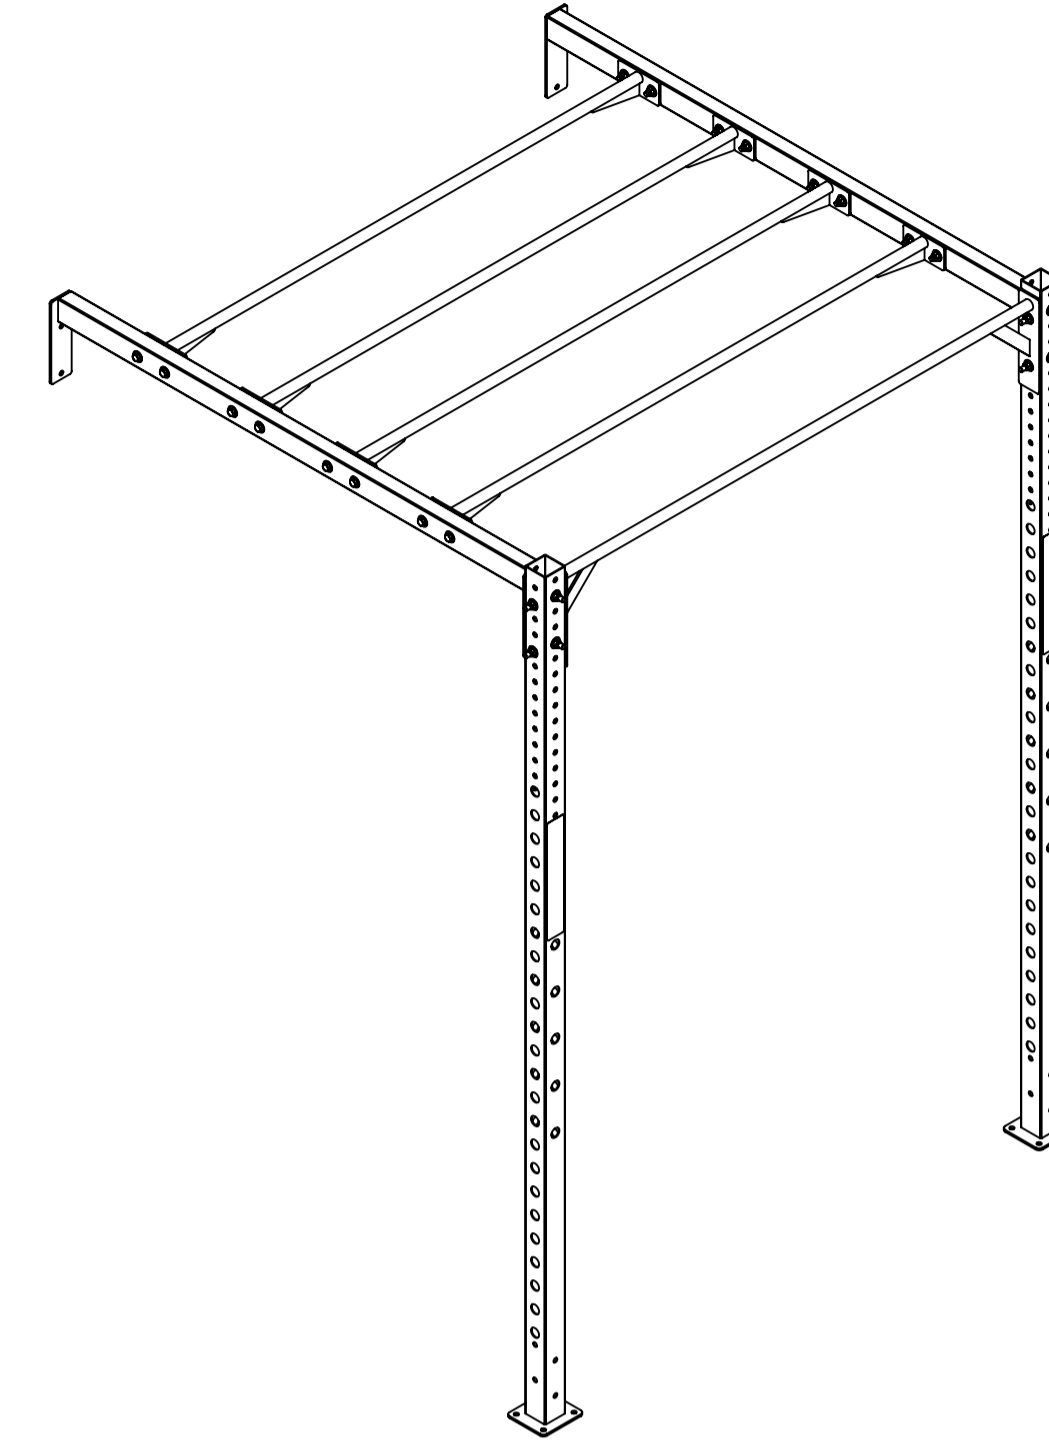

**XA-6-MON-8-02**  
 MONKEY BAR EXTENSION  
 XA;RIG MON 6' X 6' X 8'

**XA-6-MON-02**  
 MONKEY BAR EXTENSION  
 XA;RIG MON 6' X 6' X 9'

**XA-6-MON-12-02**  
 MONKEY BAR EXTENSION  
 XA;RIG MON 6' X 6' X 12'  
 (SHOWN EXPLODED)

**MATRIX**

DWG NO. XA-6-MON-02, XA-6-MON-8-02 & XA-6-MON-12-02 SERVICE

DESCRIPTION: XA;RIG MB EXTENSION 6' X 6' ( 8', 9' or 12' ) XULT

DRAWN BY: LMB DATE: 2018.JUL.03

UPDATED BY: DATE:

XR10S-02  
XULT 8' UPRIGHT W/SERIAL# & MTG HW  
( SHOWN EXPLODED)

XR10-02  
XULT 8' UPRIGHT W/MTG HW

**MATRIX**

DWG NO.		XR10-02 SERIES SERVICE	
DESCRIPTION:		RIG;8FT UPRIGHT SERIES XULT	
DRAWN BY:	LMB	DATE:	2017.NOV.06
UPDATED BY:		DATE:	

**MATRIX**

DWG NO.		XR07-02 SERVICE	
DESCRIPTION:		RIG CHIN(MONKEY) BAR XULT	
DRAWN BY:	LMB	DATE:	2017.NOV.03
UPDATED BY:		DATE:	