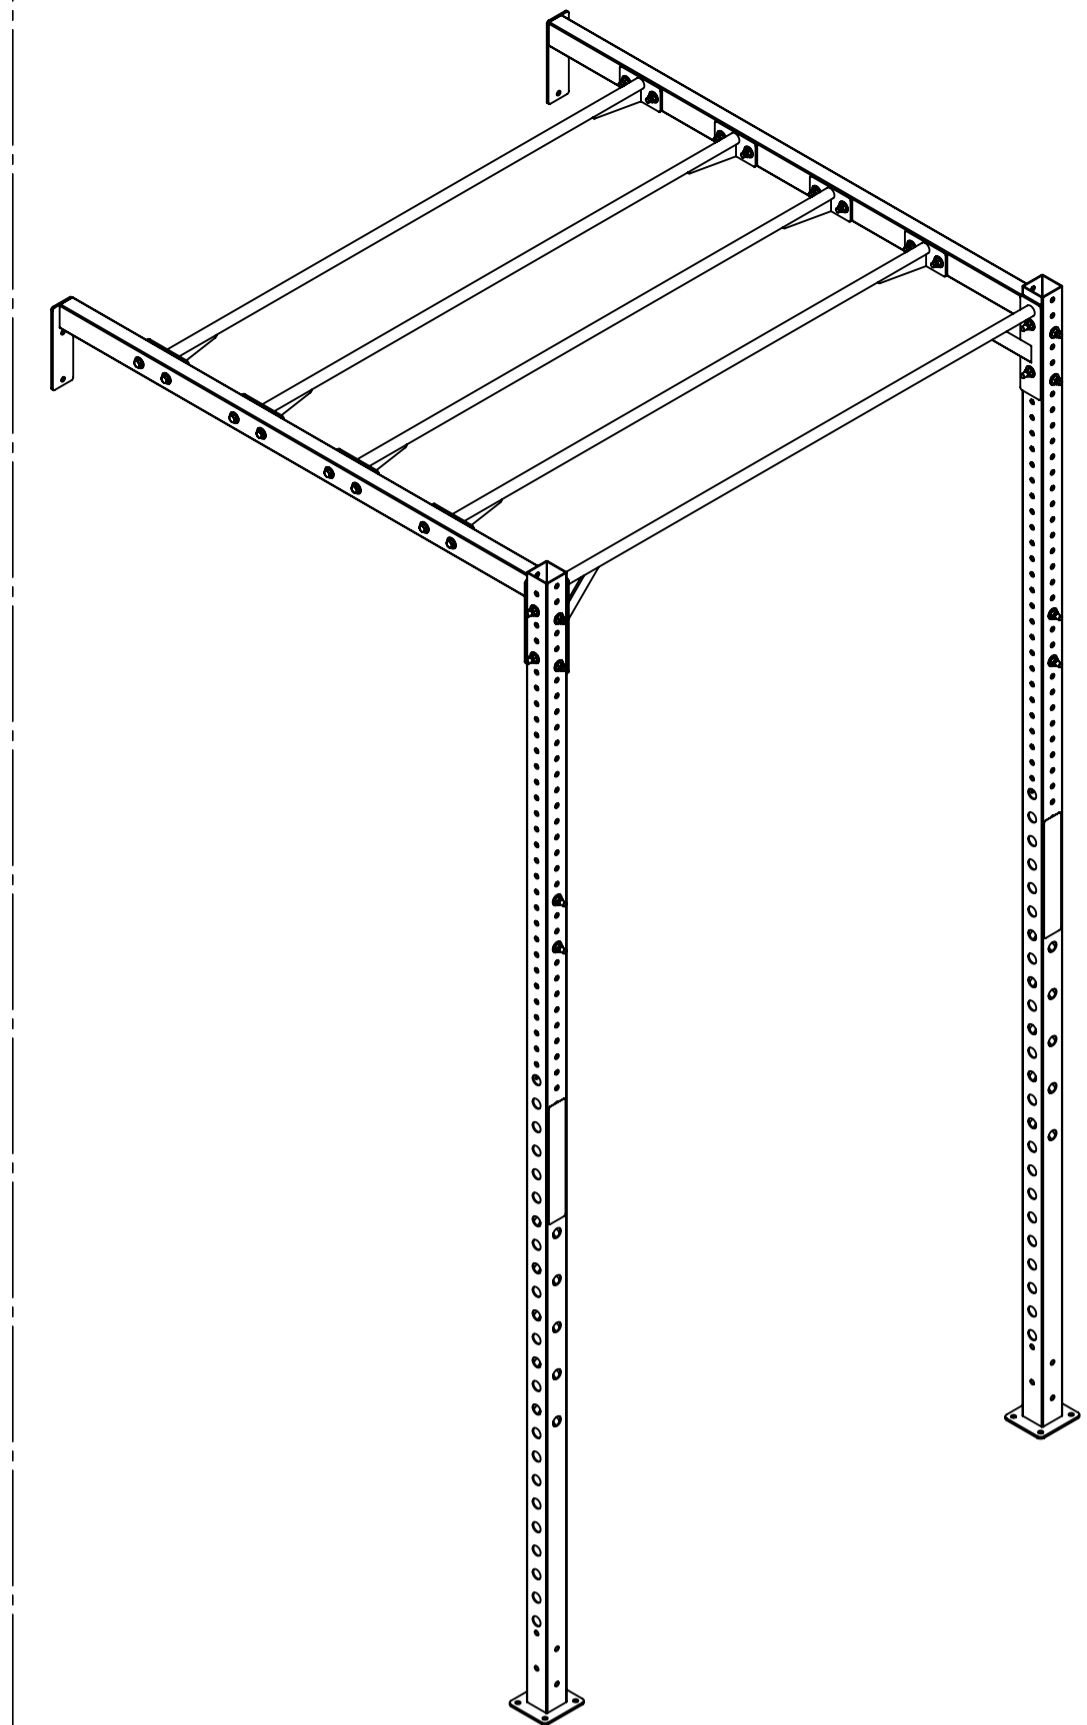

**XA-6-MON-8-02**  
 MONKEY BAR EXTENSION  
 XA;RIG MON 6' X 6' X 8'

**XA-6-MON-02**  
 MONKEY BAR EXTENSION  
 XA;RIG MON 6' X 6' X 9'

**XA-6-MON-12-02**  
 MONKEY BAR EXTENSION  
 XA;RIG MON 6' X 6' X 12'  
 (SHOWN EXPLODED)

**MATRIX**

DWG NO. XA-6-MON-02, XA-6-MON-8-02 & XA-6-MON-12-02 SERVICE

DESCRIPTION: XA;RIG MB EXTENSION 6' X 6' ( 8', 9' or 12' ) XULT

DRAWN BY: LMB DATE: 2018.JUL.03

UPDATED BY: DATE:

XR10S-02  
XULT 8' UPRIGHT W/SERIAL# & MTG HW  
( SHOWN EXPLODED)

XR10-02  
XULT 8' UPRIGHT W/MTG HW

**MATRIX**

DWG NO.		XR10-02 SERIES SERVICE	
DESCRIPTION:		RIG;8FT UPRIGHT SERIES XULT	
DRAWN BY:	LMB	DATE:	2017.NOV.06
UPDATED BY:		DATE:	

**MATRIX**

DWG NO.		XR07-02 SERVICE	
DESCRIPTION:		RIG CHIN(MONKEY) BAR XULT	
DRAWN BY:	LMB	DATE:	2017.NOV.03
UPDATED BY:		DATE:	