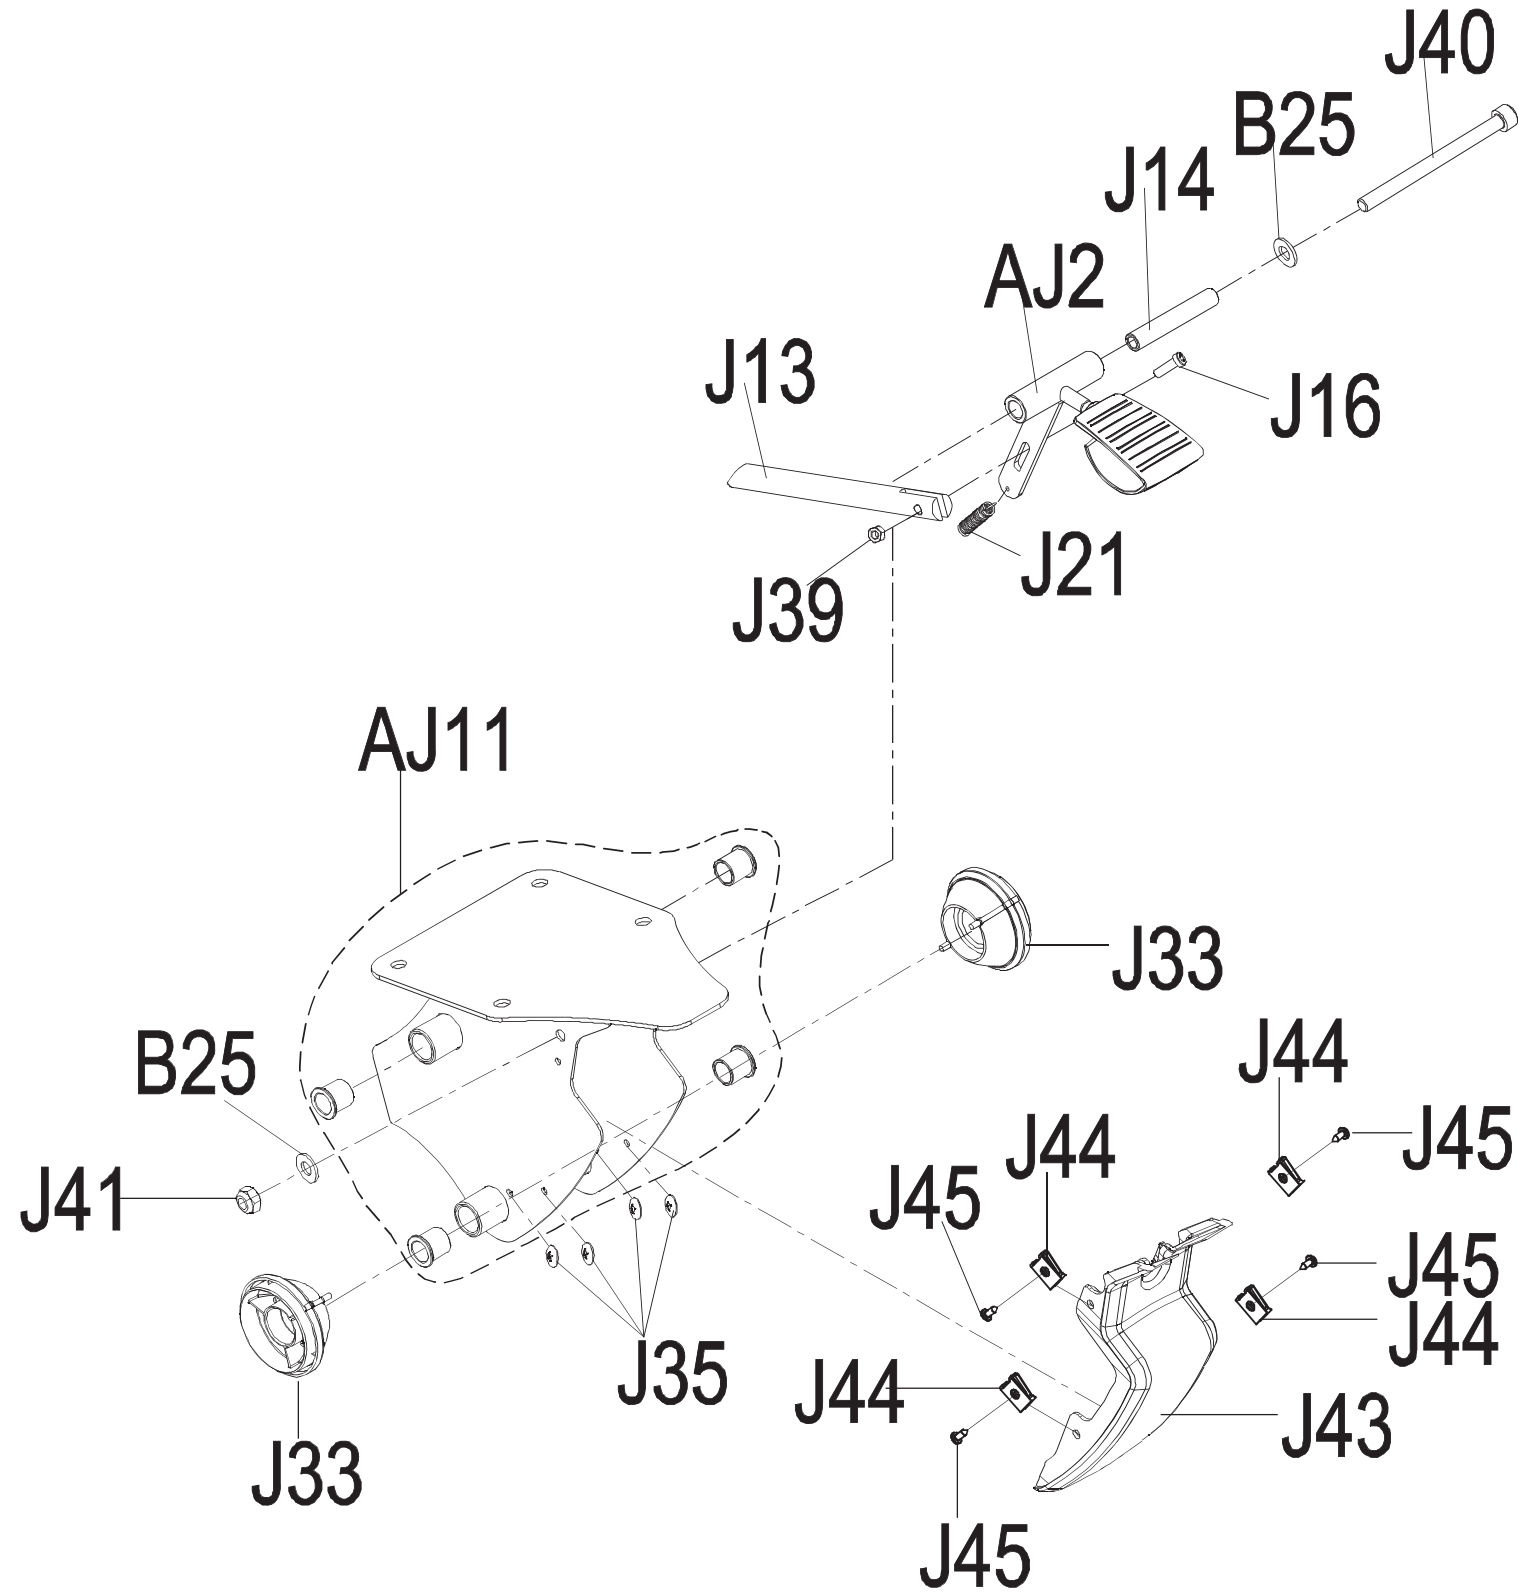

DRAWING NO	GM118-SF05		
PART NAME	Seat Adjustable Set		
PART NO	See Chart		A
APPROVE	ZERO	DATE	04.26.2019

Part NO.	Color
1000416338	Iced Sliver
1000416339	Platinum
1000416340	Polarized Titanium
1000416341	Lace White
1000416342	Pearl White
1000416343	Mat Black
1000416344	Black Glossy
1000434208	O-PF Purple
1000440740	PF Yellow RAL1023

DRAWING NO	GM123-SF01		
PART NAME	Pedal Arm set;Left		
PART NO	See Chart		B
APPROVE	JETTA	DATE	05.09.2020

Part NO.	Color
1000416946	Iced Sliver
1000416947	Platinum
1000416948	Polarized Titanium
1000416949	Lace White
1000416954	Pearl White
1000416955	Mat Black
1000416957	Black Glossy

DRAWING NO	GM123-SF02		
PART NAME	Pedal Arm set;Right		
PART NO	See Chart	REV	B
APPROVE	JETTA	DATE	05.09.2020

Part NO.	Color
1000416959	Iced Sliver
1000416960	Platinum
1000416961	Polarized Titanium
1000416962	Lace White
1000416963	Pearl White
1000416964	Mat Black
1000416965	Black Glossy