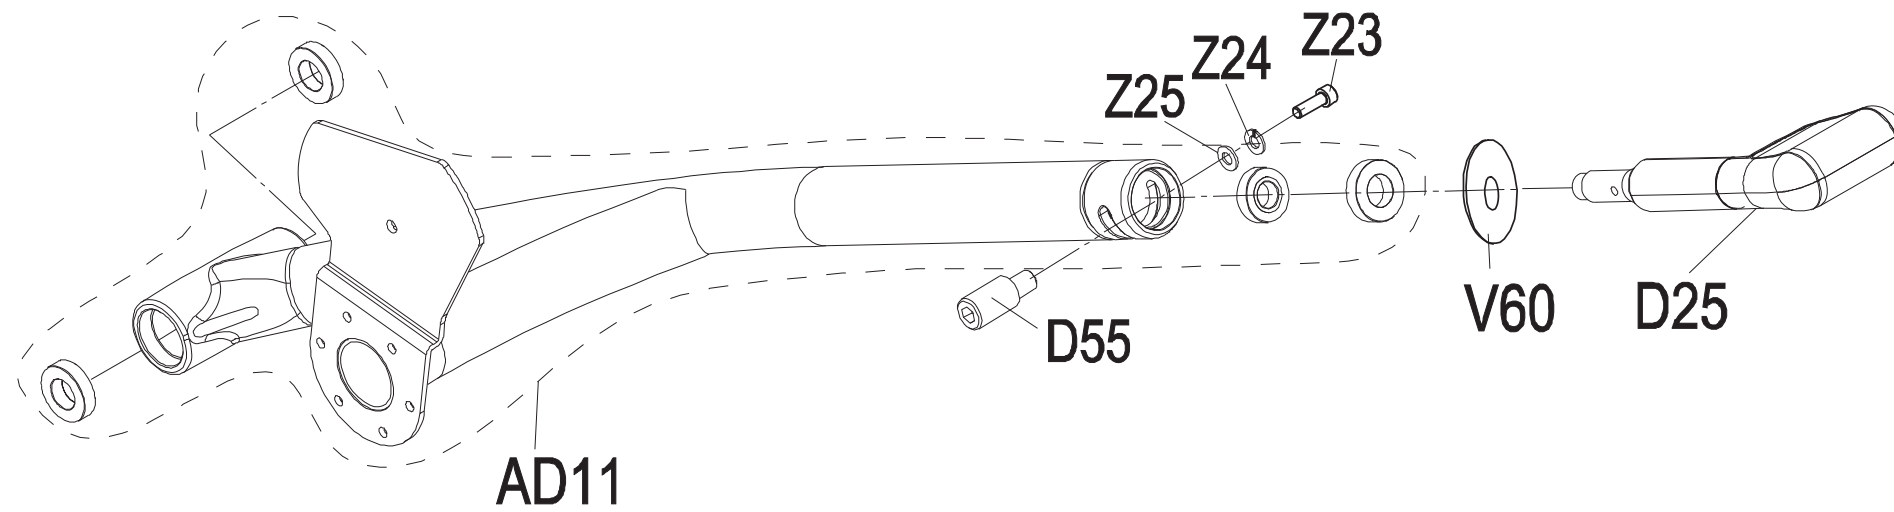

DRAWING NO	GM118-SF05		
PART NAME	Seat Adjustable Set		
PART NO	See Chart		A
APPROVE	ZERO	DATE	04.26.2019

Part NO.	Color
1000416338	Iced Sliver
1000416339	Platinum
1000416340	Polarized Titanium
1000416341	Lace White
1000416342	Pearl White
1000416343	Mat Black
1000416344	Black Glossy
1000434208	O-PF Purple
1000440740	PF Yellow RAL1023

DRAWING NO	GM123-SF01		
PART NAME	Pedal Arm set;Left		
PART NO	See Chart		B
APPROVE	JETTA	DATE	05.09.2020

Part NO.	Color
1000416946	Iced Sliver
1000416947	Platinum
1000416948	Polarized Titanium
1000416949	Lace White
1000416954	Pearl White
1000416955	Mat Black
1000416957	Black Glossy

DRAWING NO	GM123-SF02		
PART NAME	Pedal Arm set;Right		
PART NO	See Chart	REV	B
APPROVE	JETTA	DATE	05.09.2020

Part NO.	Color
1000416959	Iced Sliver
1000416960	Platinum
1000416961	Polarized Titanium
1000416962	Lace White
1000416963	Pearl White
1000416964	Mat Black
1000416965	Black Glossy