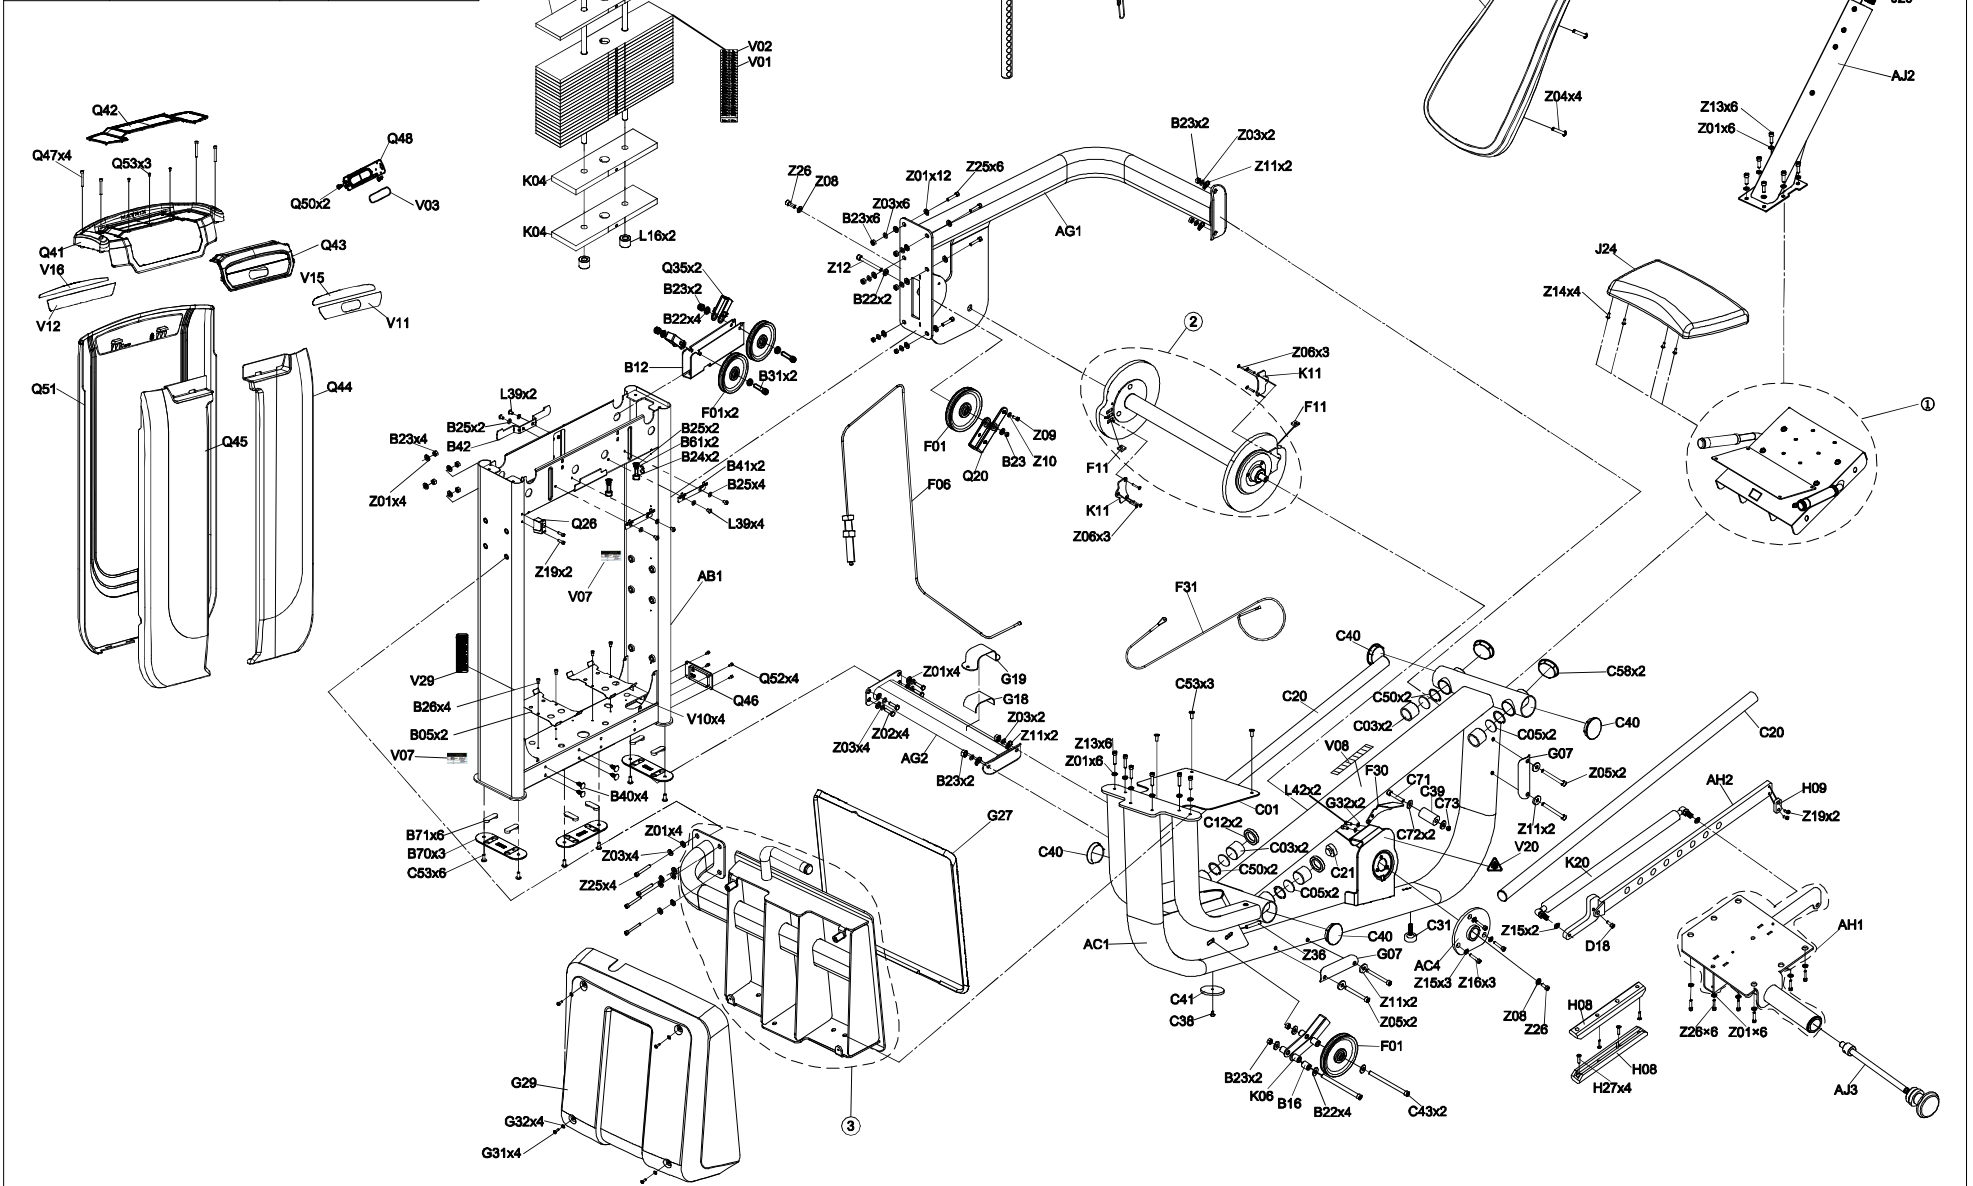

DRAWING NO	PG7GM214BH-KM		
PART NAME	Explosive Diagram		
PART NO	MGM0906-00	REV	A
APPROVE	Hao Qingshan	DATE	2024.05.11

DRAWING NO	GM214B-A10		
PART NAME	Seat Set;;GM214B		
PART NO	See Chart	REV	A
APPROVE	Hao QingShan	DATE	2024.05.14

Part NO.	Color
1000514514	Iced Sliver
1000514515	Mat Black
1000514516	Platinum
1000514517	Polarized Titanium
1000514519	Lace White
1000514518	BlackGlossy
1000514520	Graphite Gray

DRAWING NO	GM114-SF02		
PART NAME	Cam Set;GM114		
PART NO	See Chart	REV	A
APPROVE	SuYehua	DATE	2023.03.20

Part NO.	Color
1000413452	Iced Sliver
1000413453	Mat Black
1000413454	Platinum
1000413455	Polarized Titanium
1000413457	Lace White
1000413456	BlackGlossy
1000413458	Pearl White
1000457387	Graphite Grey

DRAWING NO	GM114-SF03		
PART NAME	Pedal Tube Set;;GM114		
PART NO	See Chart	REV	A
APPROVE	SuYehua	DATE	2022.11.14

Part NO.	Color
1000413391	Iced Sliver
1000413392	Mat Black
1000413393	Platinum
1000413394	Polarized Titanium
1000413396	Lace White
1000413395	BlackGlossy
1000413330	Pearl White
1000440509	PF YELLOW RAL1023
1000427274	PF Purple RAL4008
1000432528	O-PF Purple
1000484252	Graphite Gray