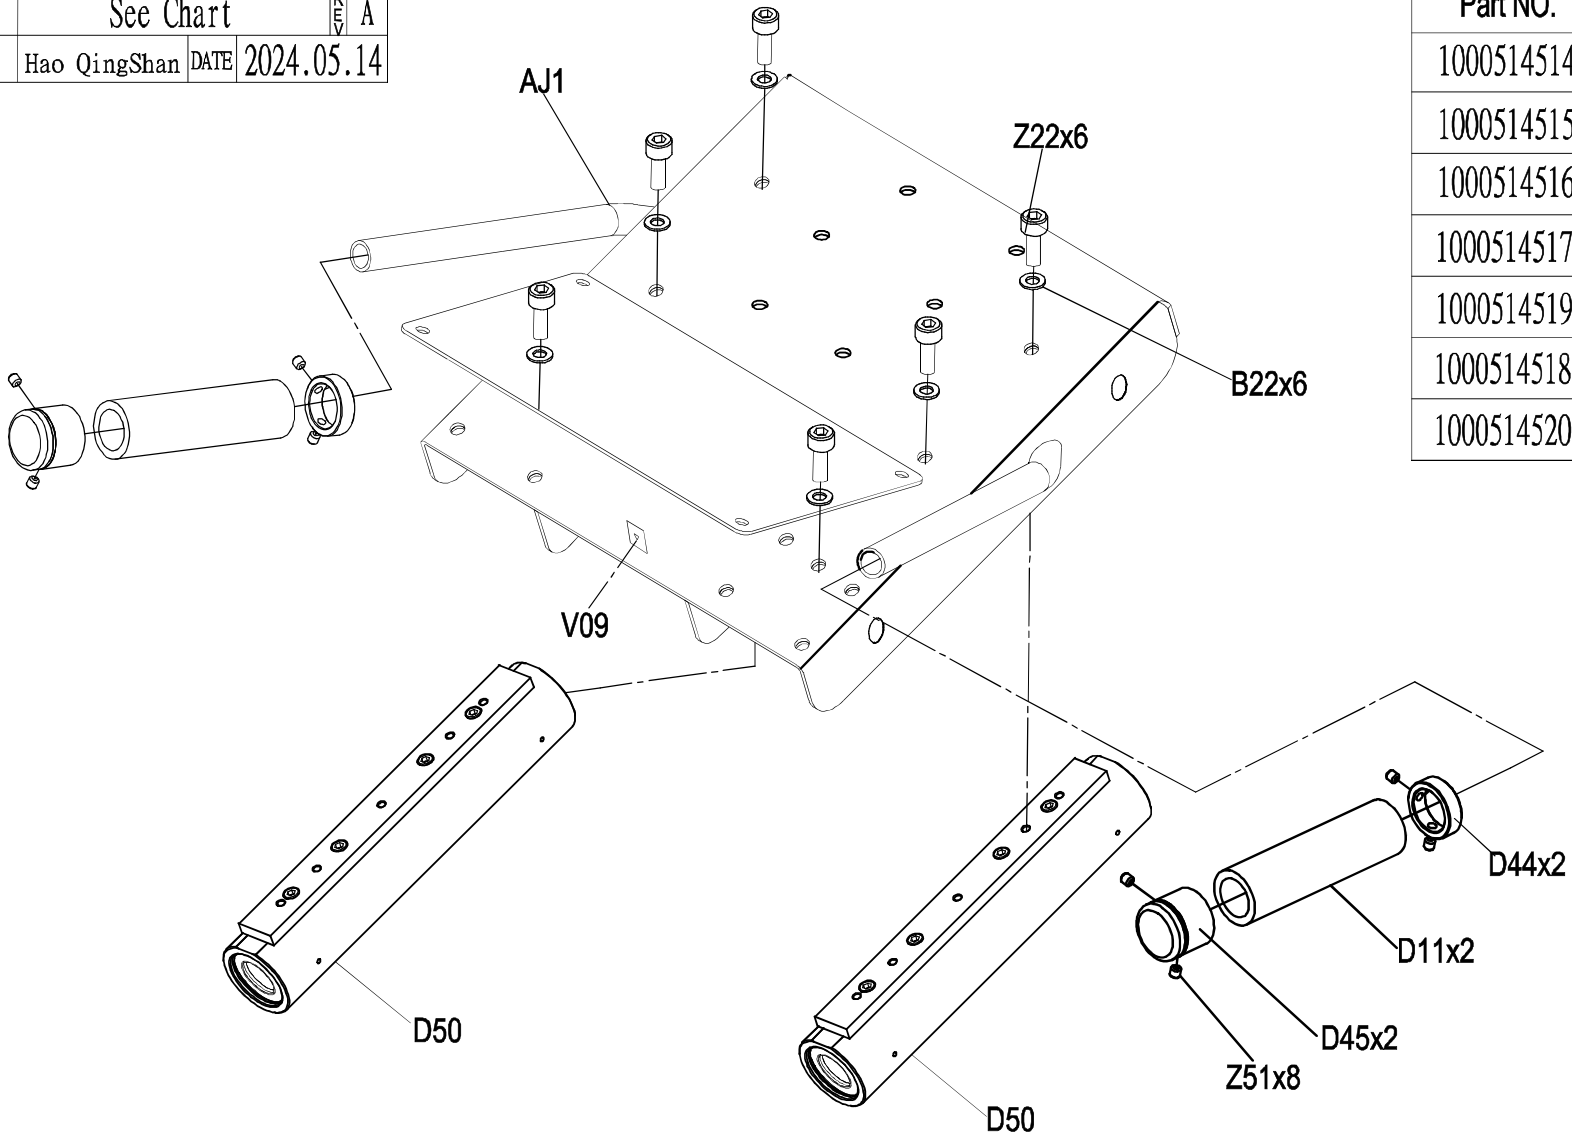

DRAWING NO	PG7GM214BH-KM		
PART NAME	Explosive Diagram		
PART NO	MGM0906-00	REV	A
APPROVE	Hao Qingshan	DATE	2024.05.11

DRAWING NO	GM214B-A10		
PART NAME	Seat Set;;GM214B		
PART NO	See Chart	REV	A
APPROVE	Hao QingShan	DATE	2024.05.14

Part NO.	Color
1000514514	Iced Sliver
1000514515	Mat Black
1000514516	Platinum
1000514517	Polarized Titanium
1000514519	Lace White
1000514518	BlackGlossy
1000514520	Graphite Gray

DRAWING NO	GM114-SF02		
PART NAME	Cam Set;GM114		
PART NO	See Chart	REV	A
APPROVE	SuYehua	DATE	2023.03.20

Part NO.	Color
1000413452	Iced Sliver
1000413453	Mat Black
1000413454	Platinum
1000413455	Polarized Titanium
1000413457	Lace White
1000413456	BlackGlossy
1000413458	Pearl White
1000457387	Graphite Grey

DRAWING NO	GM114-SF03		
PART NAME	Pedal Tube Set;;GM114		
PART NO	See Chart	REV	A
APPROVE	SuYehua	DATE	2022.11.14

Part NO.	Color
1000413391	Iced Sliver
1000413392	Mat Black
1000413393	Platinum
1000413394	Polarized Titanium
1000413396	Lace White
1000413395	BlackGlossy
1000413330	Pearl White
1000440509	PF YELLOW RAL1023
1000427274	PF Purple RAL4008
1000432528	O-PF Purple
1000484252	Graphite Gray