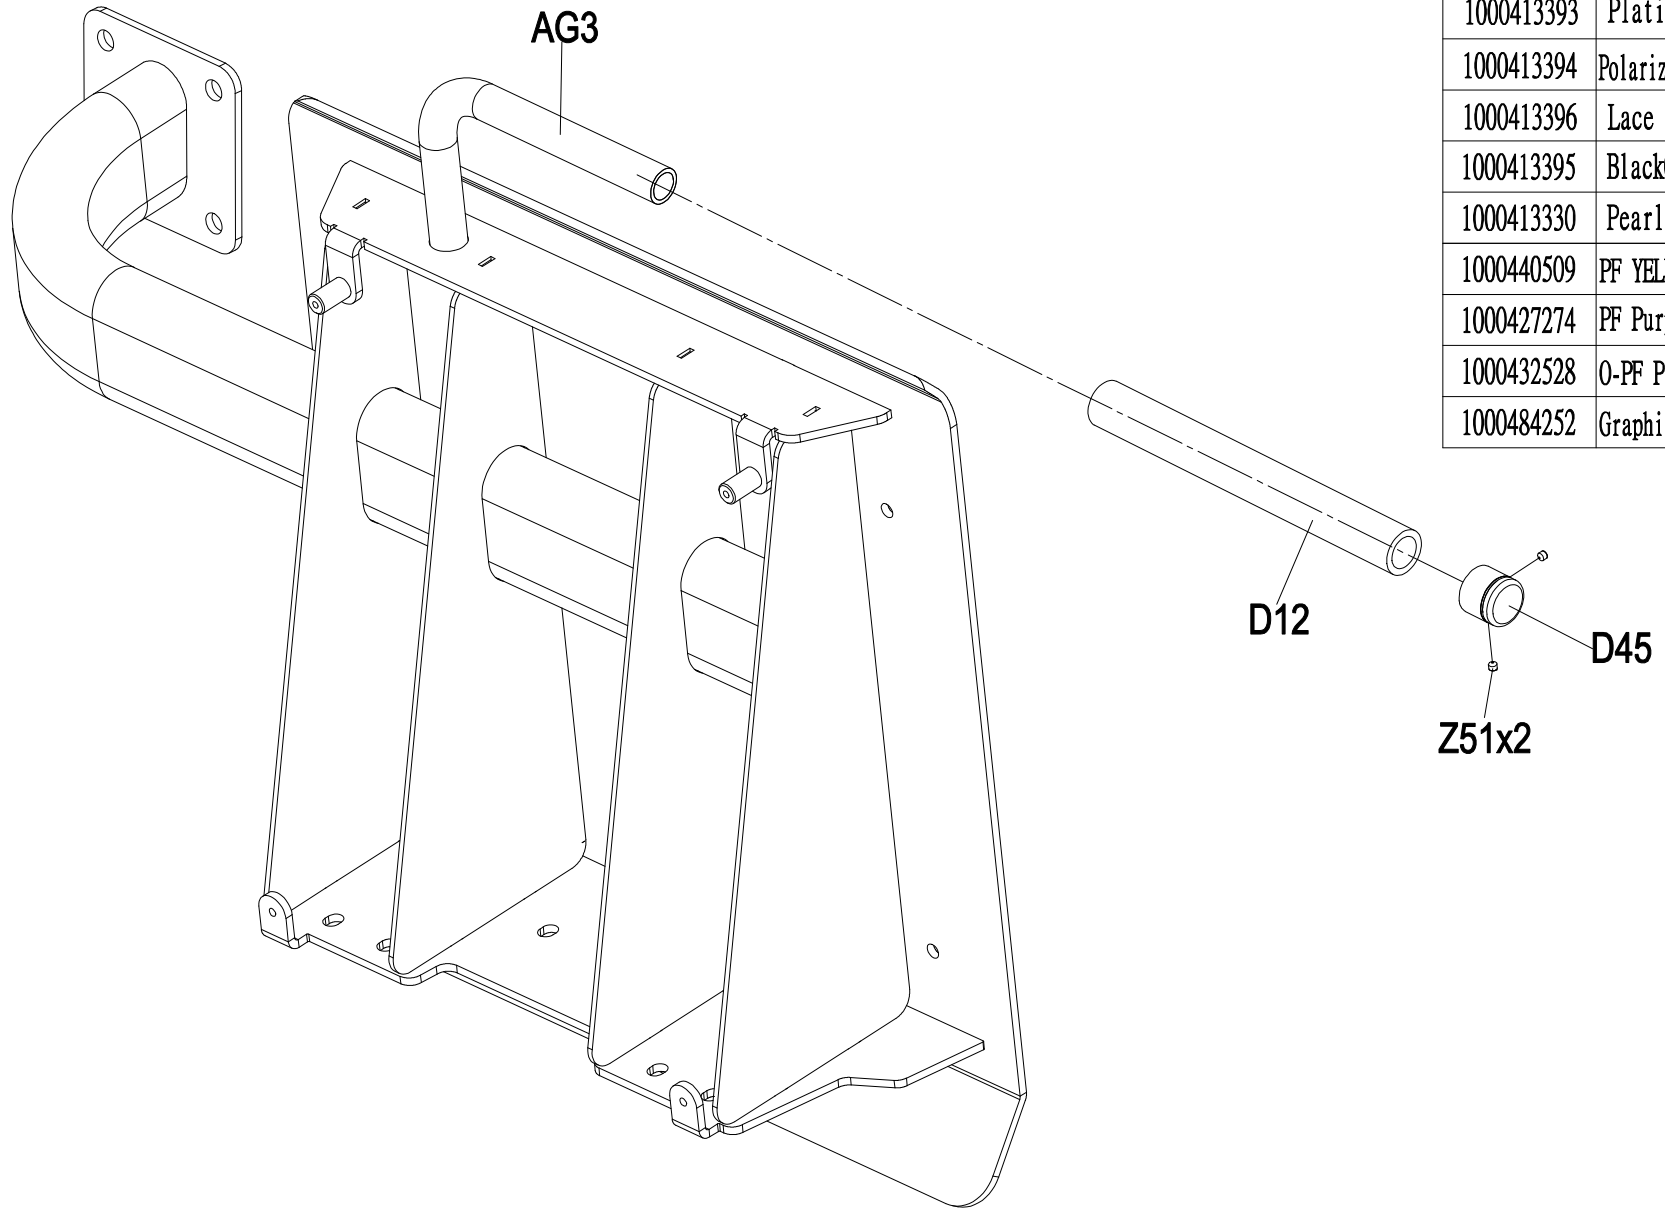

DRAWING NO	PG7GM214BH-KM		
PART NAME	Explosive Diagram		
PART NO	MGM0906-00	REV	A
APPROVE	Hao Qingshan	DATE	2024.05.11

DRAWING NO	GM214B-A10		
PART NAME	Seat Set;;GM214B		
PART NO	See Chart	REV	A
APPROVE	Hao QingShan	DATE	2024.05.14

Part NO.	Color
1000514514	Iced Sliver
1000514515	Mat Black
1000514516	Platinum
1000514517	Polarized Titanium
1000514519	Lace White
1000514518	BlackGlossy
1000514520	Graphite Gray

DRAWING NO	GM114-SF02		
PART NAME	Cam Set;GM114		
PART NO	See Chart	REV	A
APPROVE	SuYehua	DATE	2023.03.20

Part NO.	Color
1000413452	Iced Sliver
1000413453	Mat Black
1000413454	Platinum
1000413455	Polarized Titanium
1000413457	Lace White
1000413456	BlackGlossy
1000413458	Pearl White
1000457387	Graphite Grey

DRAWING NO	GM114-SF03		
PART NAME	Pedal Tube Set;;GM114		
PART NO	See Chart	REV	A
APPROVE	SuYehua	DATE	2022.11.14

Part NO.	Color
1000413391	Iced Sliver
1000413392	Mat Black
1000413393	Platinum
1000413394	Polarized Titanium
1000413396	Lace White
1000413395	BlackGlossy
1000413330	Pearl White
1000440509	PF YELLOW RAL1023
1000427274	PF Purple RAL4008
1000432528	O-PF Purple
1000484252	Graphite Gray