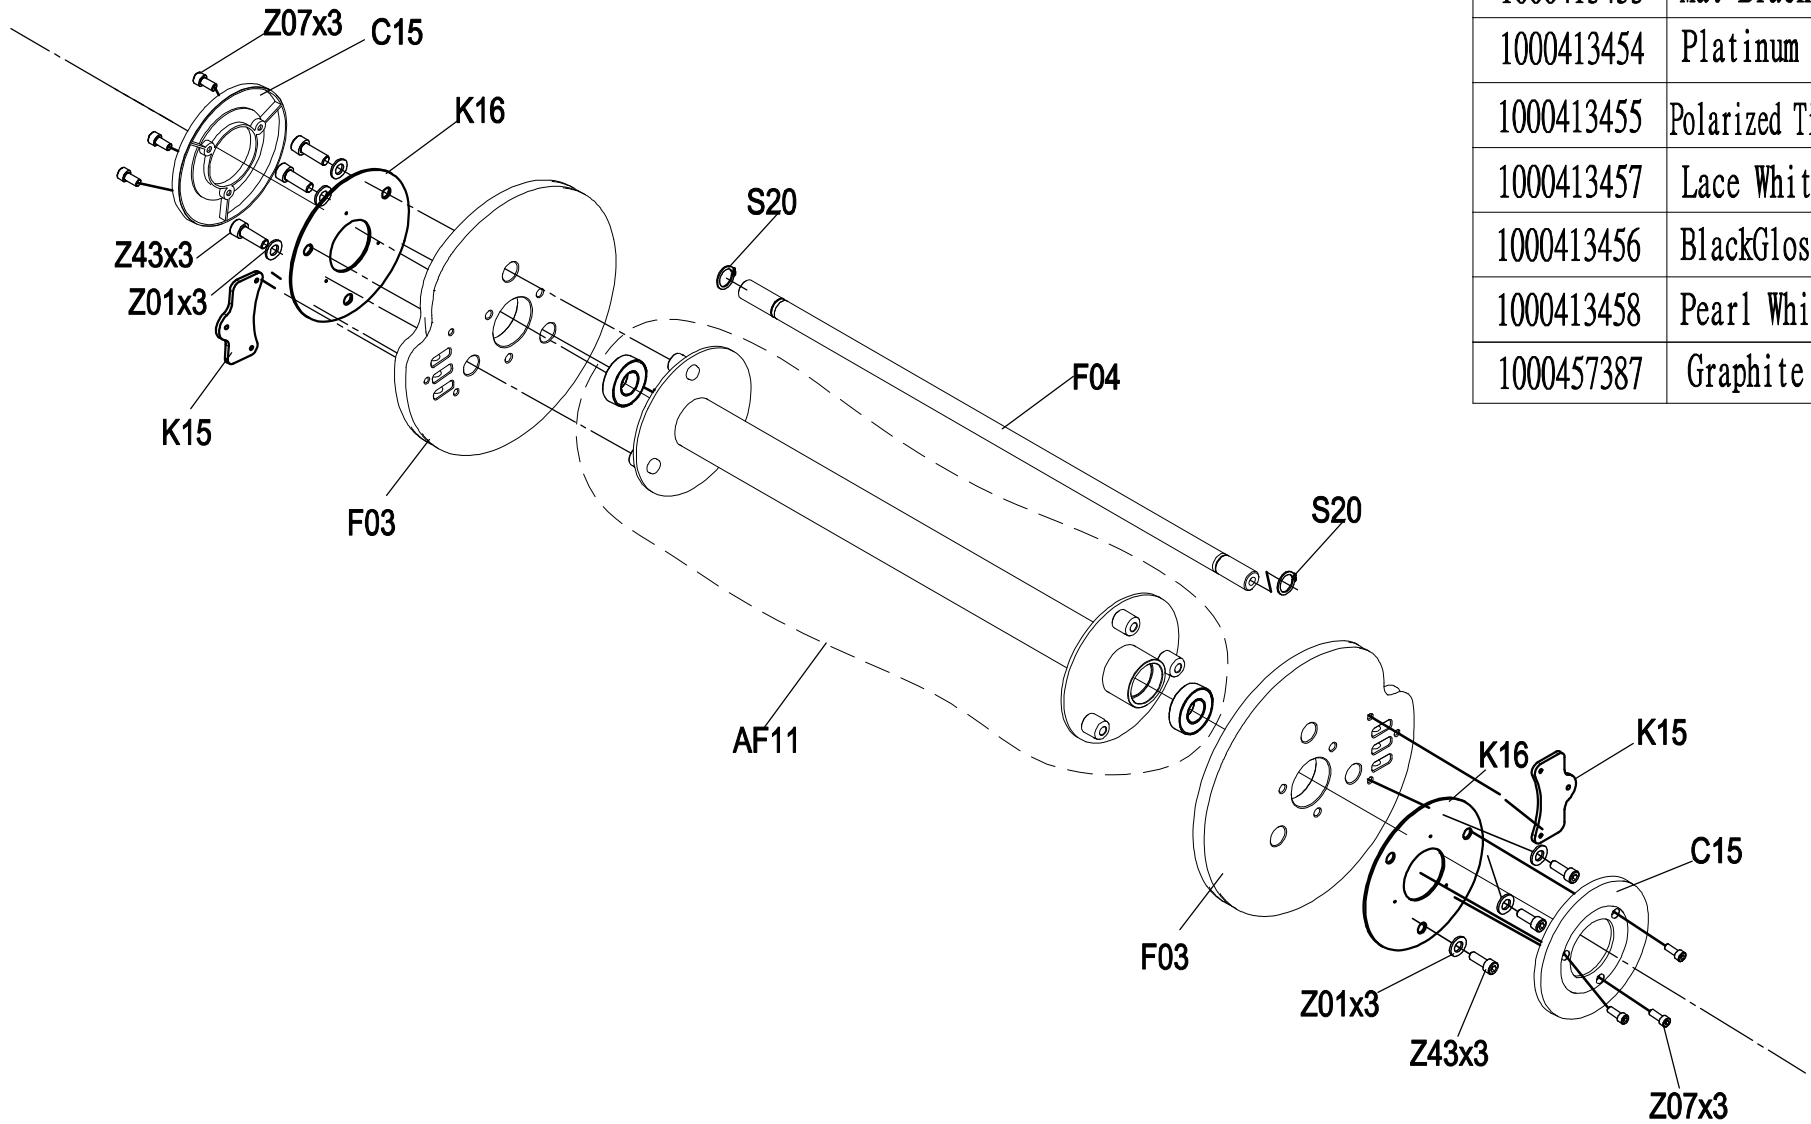

DRAWING NO	PG7GM214BH-KM		
PART NAME	Explosive Diagram		
PART NO	MGM0906-00	REV	A
APPROVE	Hao Qingshan	DATE	2024.05.11

DRAWING NO	GM214B-A10		
PART NAME	Seat Set;;GM214B		
PART NO	See Chart	REV	A
APPROVE	Hao QingShan	DATE	2024.05.14

Part NO.	Color
1000514514	Iced Sliver
1000514515	Mat Black
1000514516	Platinum
1000514517	Polarized Titanium
1000514519	Lace White
1000514518	BlackGlossy
1000514520	Graphite Gray

DRAWING NO	GM114-SF02		
PART NAME	Cam Set;GM114		
PART NO	See Chart	REV	A
APPROVE	SuYehua	DATE	2023.03.20

Part NO.	Color
1000413452	Iced Sliver
1000413453	Mat Black
1000413454	Platinum
1000413455	Polarized Titanium
1000413457	Lace White
1000413456	BlackGlossy
1000413458	Pearl White
1000457387	Graphite Grey

DRAWING NO	GM114-SF03		
PART NAME	Pedal Tube Set;;GM114		
PART NO	See Chart	REV	A
APPROVE	SuYehua	DATE	2022.11.14

Part NO.	Color
1000413391	Iced Sliver
1000413392	Mat Black
1000413393	Platinum
1000413394	Polarized Titanium
1000413396	Lace White
1000413395	BlackGlossy
1000413330	Pearl White
1000440509	PF YELLOW RAL1023
1000427274	PF Purple RAL4008
1000432528	O-PF Purple
1000484252	Graphite Gray