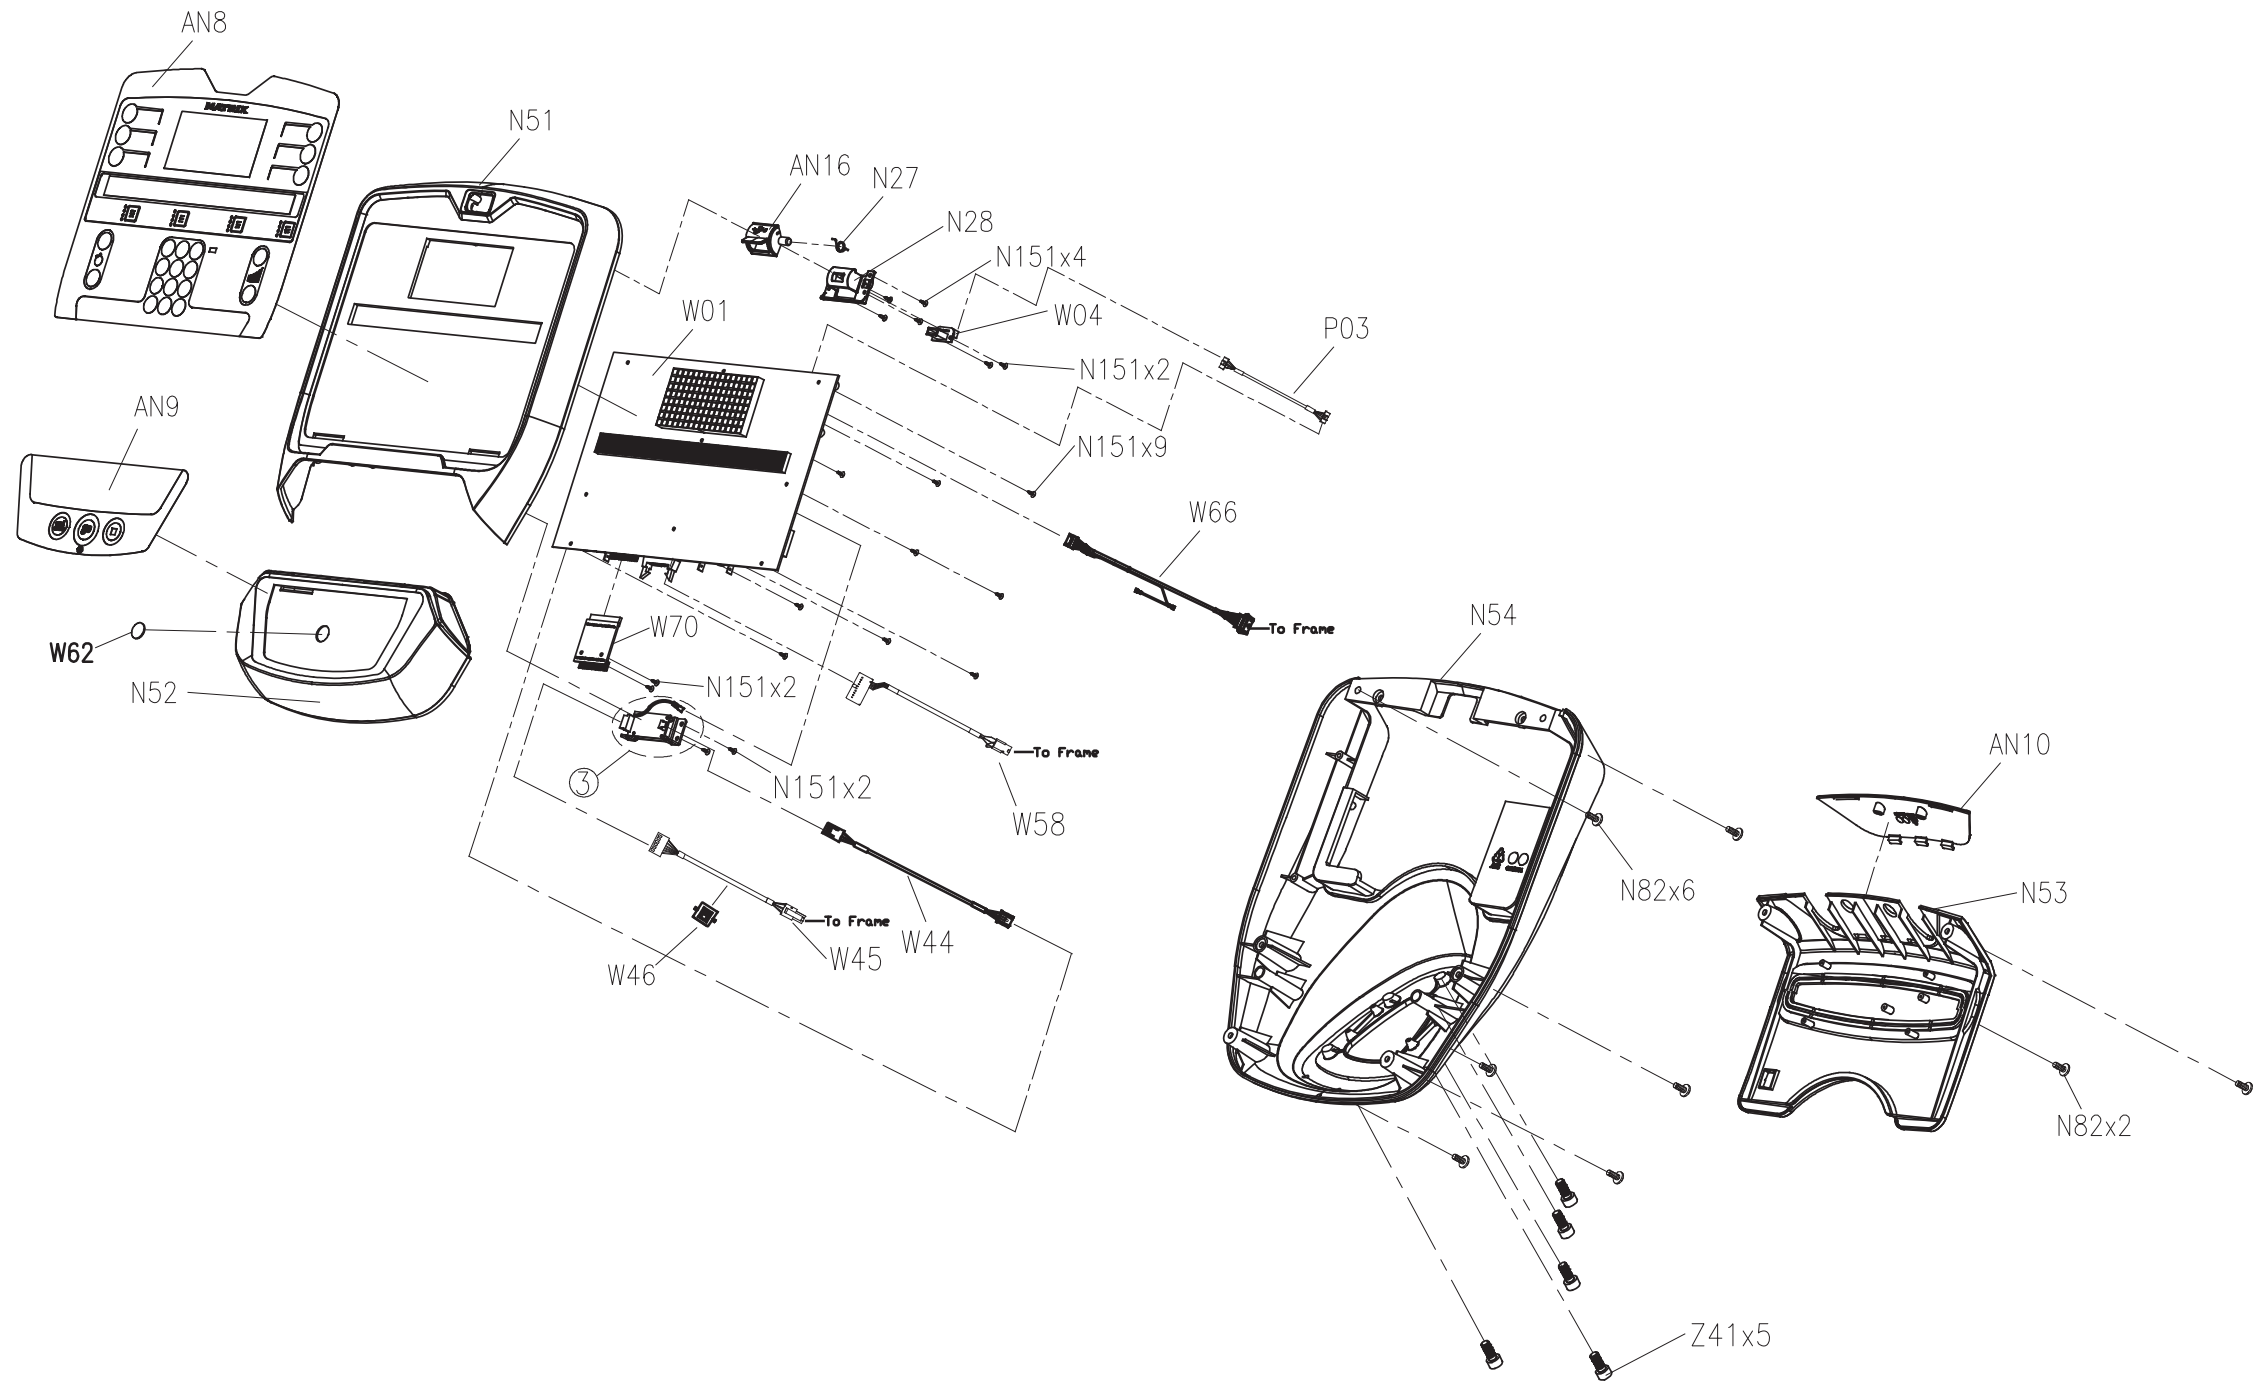

| | | | |
|------------|---------------|------|--------|
| DRAWING NO | RB316-A04 | | |
| PART NAME | ASSEMBLY VIEW | | |
| PART NO | 1000403935 | REV | B |
| APPROVE | Nature | DATE | 072017 |

| |
|-------------|
| SAP PART NO |
| MRB0341-00 |
| MRB0358-00 |

9

| | | | |
|------------|---------------------------------|------|--------|
| DRAWING NO | RB316-AN6 | | |
| PART NAME | CONSOLE SET | | |
| PART NO | 1000402717 <small>REV C</small> | | |
| APPROVE | Nature | DATE | 101717 |

| | |
|------------|--------------|
| SAP NO. | Model Name |
| 1000402716 | R-3XM-C (US) |

| | | | |
|------------|-----------------|------|-----------|
| DRAWING NO | EP93C-AN51 | | |
| PART NAME | Heart Board Set | | |
| PART NO | 1000208535 | REV | A |
| APPROVE | Dragon Long | DATE | 2016.6.20 |