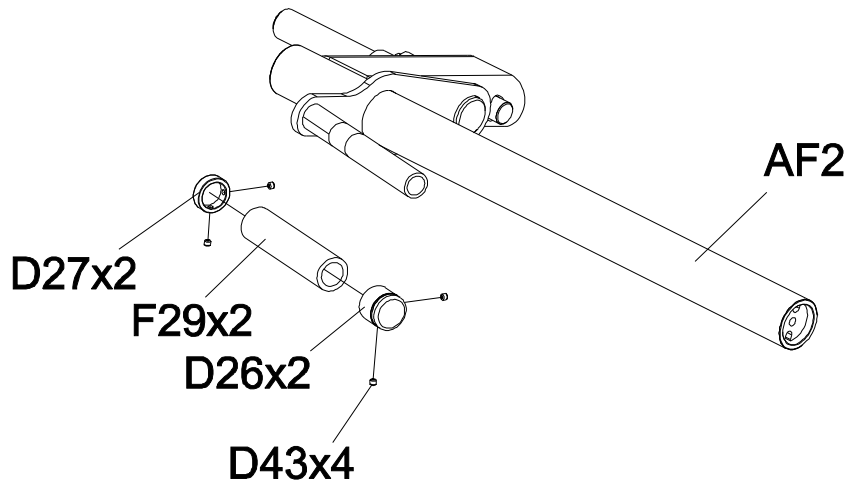

DRAWING NO:	GM264-SF01		
PART NAME:	Fixing Set;		
PART NO:	See Chart	VIEW	A
APPROVE:	Zhaolin	DATE:	2024.08.26

Part NO.	Color
1000522006	Iced Sliver
1000522007	Platinum
1000522008	Polarized Titanium
1000522009	Lace White
1000522010	Mat Black
1000522011	Black Glossy
1000522012	Graphite Grey

DRAWING NO	PL218-SF03		
PART NAME	Adjust set;left ; Assembling		
PART NO	See Chart	REV	A
APPROVE	Zhaolin	DATE	2024.9.25

SAP No.	Paintiong Color
1000438328	Iced Sliver
1000438329	Black Matte
1000438428	Platinum
1000438332	Polarrized Titanium
1000438331	Black Glossy
1000438330	Lace White
1000438429	Pearl White
1000438334	Sun Orange
1000506012	O-PF Purple
1000522013	Graphite Gray

DRAWING NO:	GM263-SF03		
PART NAME:	Link Arm;		
PART NO:	See Chart	REV	A
APPROVE:	Zhaolin	DATE	2024.08.29

Part NO.	Color
1000518633	Iced Sliver
1000518635	Platinum
1000518637	Polarized Titanium
1000518639	Lace White
1000518641	Mat Black
1000518643	Black Glossy
1000518645	Graphite Grey
1000522053	O-PF Purple