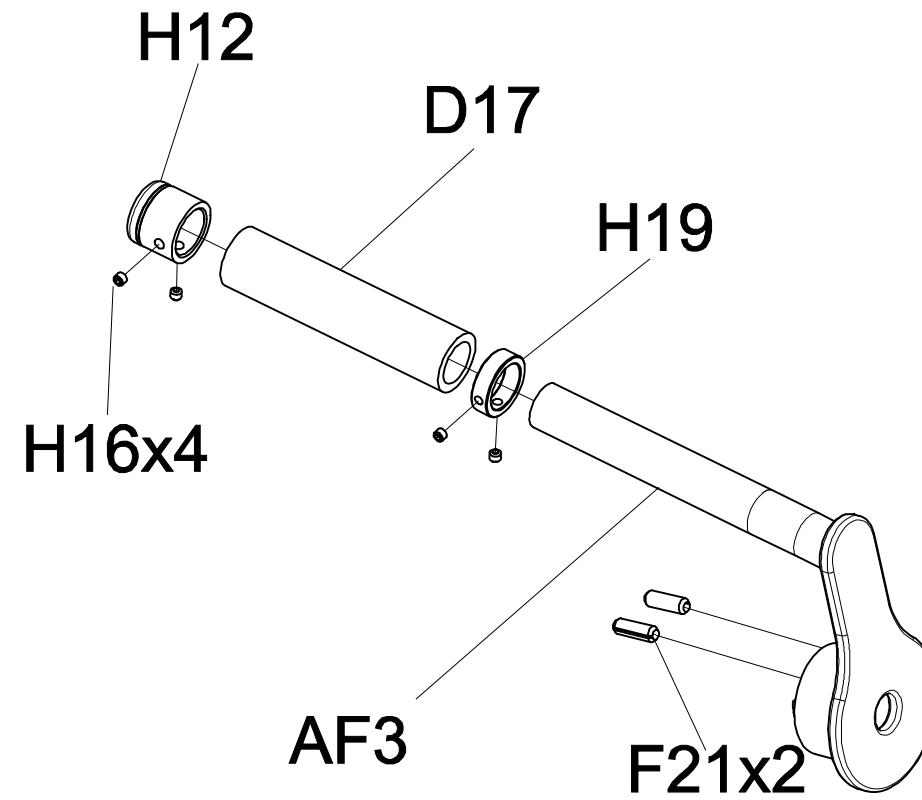

DRAWING NO:	GM264-SF01		
PART NAME:	Fixing Set;		
PART NO:	See Chart	VIEW	A
APPROVE:	Zhaolin	DATE:	2024.08.26

Part NO.	Color
1000522006	Iced Sliver
1000522007	Platinum
1000522008	Polarized Titanium
1000522009	Lace White
1000522010	Mat Black
1000522011	Black Glossy
1000522012	Graphite Grey

DRAWING NO	PL218-SF03		
PART NAME	Adjust set;left ; Assembling		
PART NO	See Chart	REV	A
APPROVE	Zhaolin	DATE	2024.9.25

SAP No.	Paintiong Color
1000438328	Iced Sliver
1000438329	Black Matte
1000438428	Platinum
1000438332	Polarrized Titanium
1000438331	Black Glossy
1000438330	Lace White
1000438429	Pearl White
1000438334	Sun Orange
1000506012	O-PF Purple
1000522013	Graphite Gray

DRAWING NO:	GM263-SF03		
PART NAME:	Link Arm;		
PART NO:	See Chart	REV	A
APPROVE:	Zhaolin	DATE	2024.08.29

Part NO.	Color
1000518633	Iced Sliver
1000518635	Platinum
1000518637	Polarized Titanium
1000518639	Lace White
1000518641	Mat Black
1000518643	Black Glossy
1000518645	Graphite Grey
1000522053	O-PF Purple