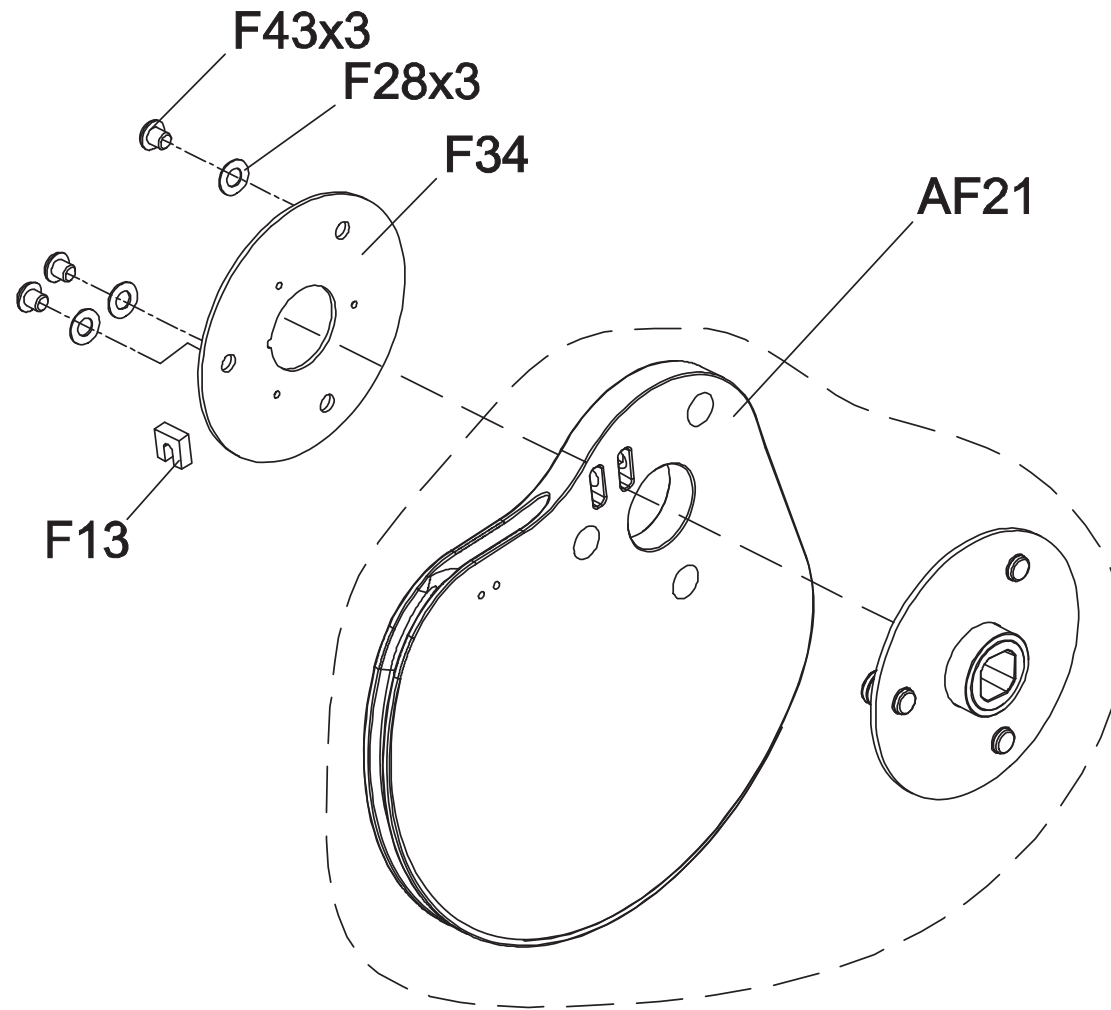

DRAWING NO	GM119-AF02		
PART NAME	Cam set;Assembly		
PART NO	See Chart	REV	A
APPROVE	Harry	DATE	08.31.2020

Part NO.	Color
1000416708	Iced Sliver
1000416709	Platinum
1000416710	Polarized Titanium
1000416711	Lace White
1000416712	Pearl White
1000416713	Mat Black
1000416714	Black Glossy
1000427437	PF Purple
1000432476	OPF Purple
1000440784	PF Yellow RAL1023
1000458236	Graphite Gray

DRAWING NO	GM45-AD03		
PART NAME	Link Arm set;Assembly		
PART NO	See Chart	REV	A
APPROVE	Harry	DATE	08.31.2020

Part NO.	Color
1000320949	Iced Sliver
1000323157	Platinum
1000416680	Polarized Titanium
1000416681	Lace White
1000321320	Pearl White
1000322263	Mat Black
1000417047	Black Glossy
1000427432	PF Purple
1000432466	OPF Purple
1000440783	PF Yellow RAL1023
1000458231	Graphite Gray