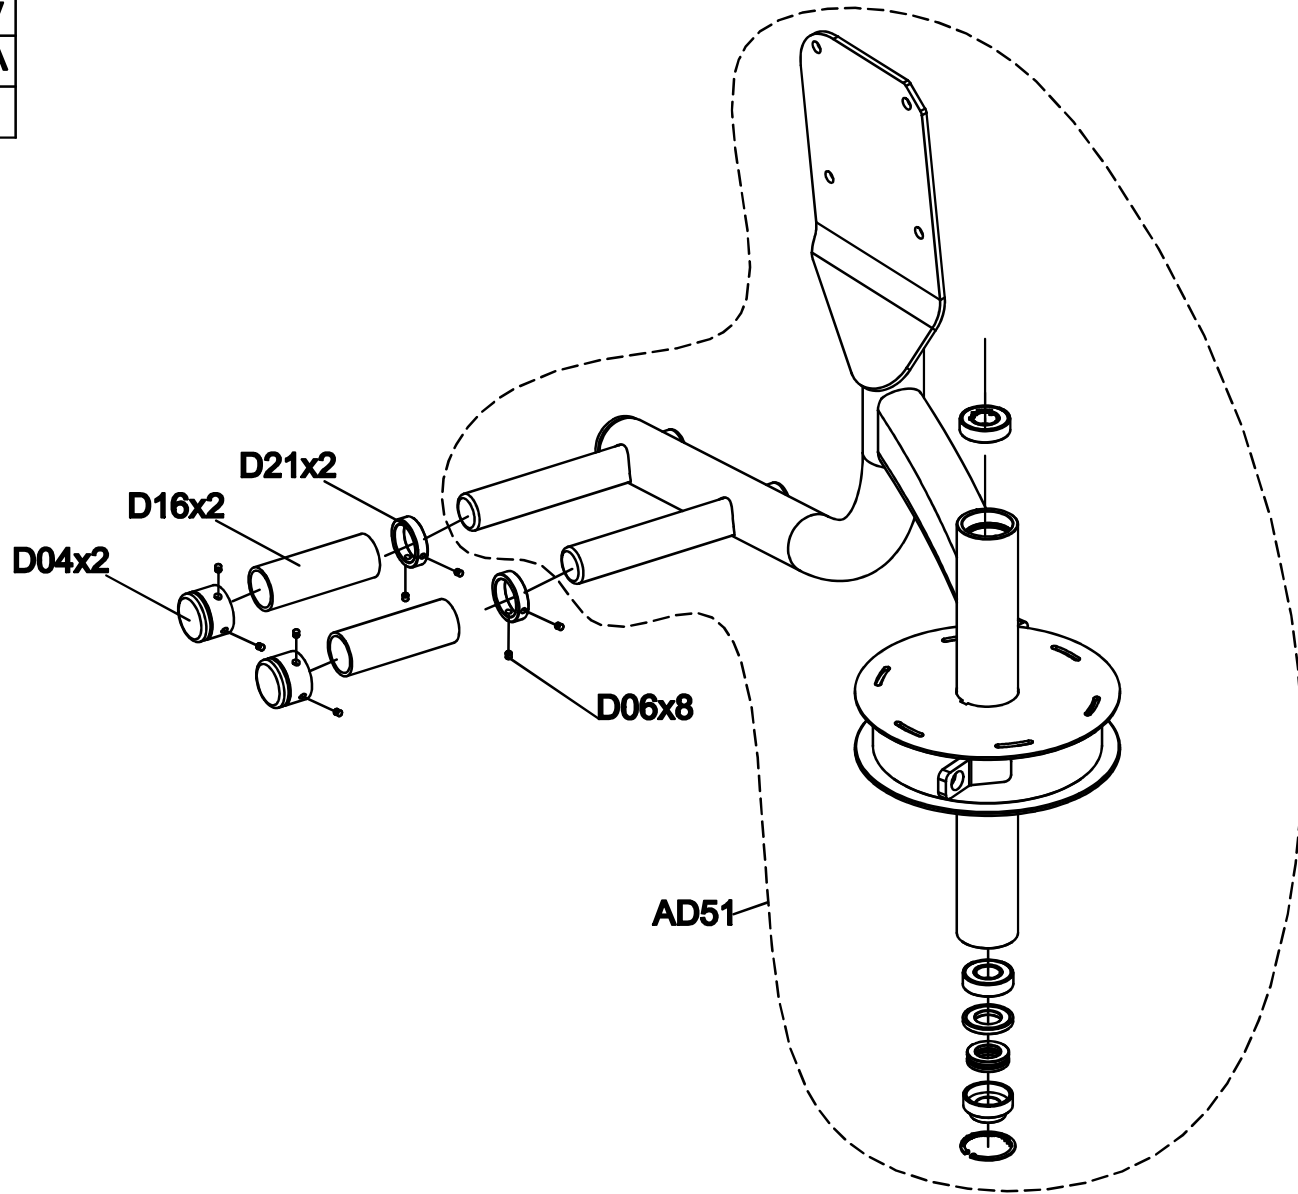

DRAWING NO	GM120-AD05		
PART NAME	Swivel arm set;L;Assembly		
PART NO	See Chart	A	
APPROVE	ouyanggang	DATE	08.11.2020

Part NO.	Color
1000414754	Iced Silver
1000414755	Platinum
1000414757	Polarized Titanium
1000414758	Lace White
1000414759	Pearl White
1000414760	Mat Black
1000414761	Black Glossy
1000427235	PF Purple
1000430652	White Tube
1000433049	O-PF Purple
1000440601	PF Yellow RAL1023
1000456990	Graphite Grey

DRAWING NO	GM120-AD06		
PART NAME	Swivel arm set;R;Assembly		
PART NO	See Chart	A	
APPROVE	Ouyanggang	DATE	08.11.2020

Part NO.	Color
1000414787	Iced Silver
1000414788	Platinum
1000414789	Polarized Titanium
1000414790	Lace White
1000414791	Pearl White
1000414792	Mat Black
1000414793	Black Glossy
1000427238	PF Purple
1000430653	White Tube
1000433052	O-PF Purple
1000440602	PF Yellow RAL1023
1000456994	Graphite Grey

DRAWING NO	GM220-SF01		
PART NAME	Handle set ; Assembly		
PART NO	See Chart		A
APPROVE	Ouyanggang	DATE	08.01.2020

Part NO.	Color
1000456996	Iced Sliver
1000456997	Platinum
1000456999	Polarized Titanium
1000457000	Lace White
1000457001	Pearl White
1000457002	Mat Black
1000457003	Black Glossy
1000457006	PF Yellow RAL1023
1000457004	Graphite Grey