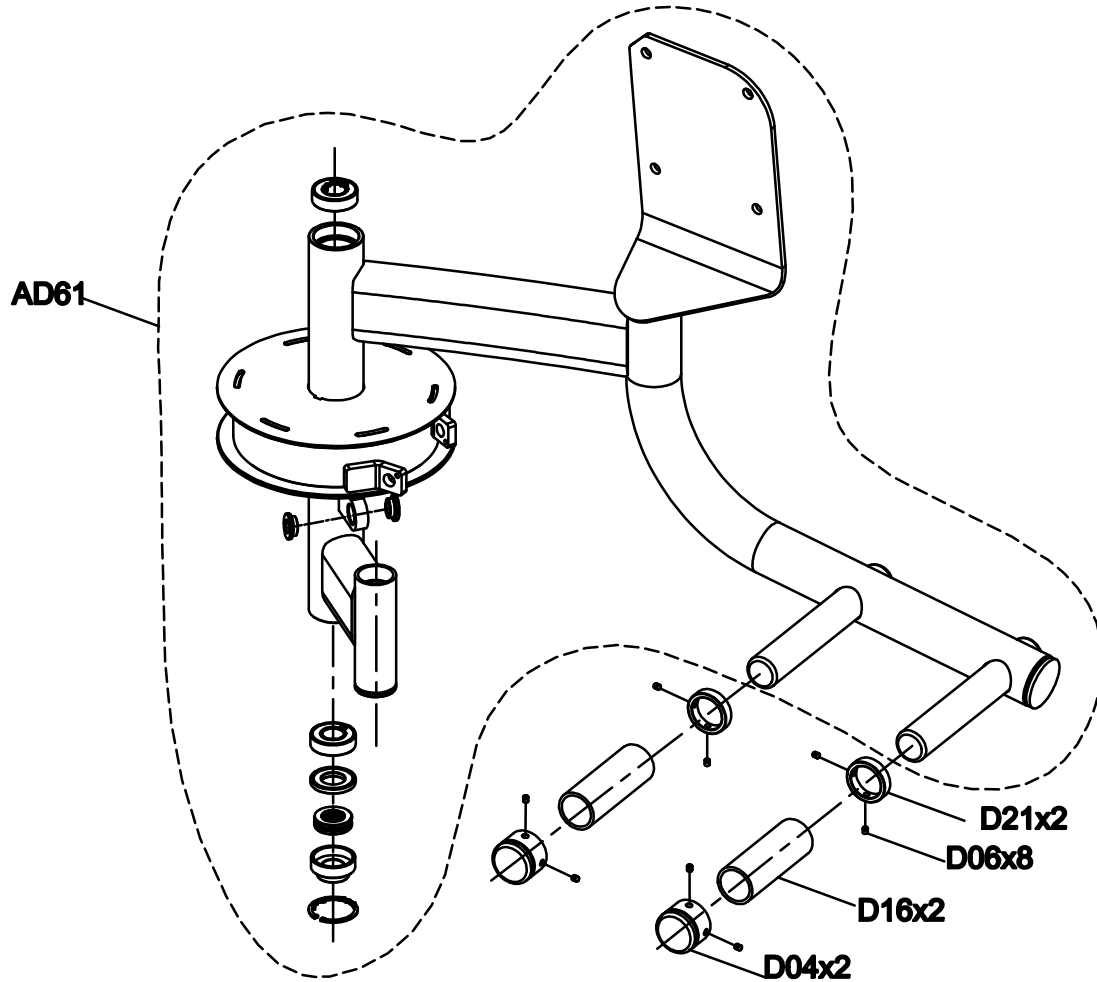

DRAWING NO	GM120-AD05		
PART NAME	Swivel arm set;L;Assembly		
PART NO	See Chart	A	
APPROVE	ouyanggang	DATE	08.11.2020

Part NO.	Color
1000414754	Iced Silver
1000414755	Platinum
1000414757	Polarized Titanium
1000414758	Lace White
1000414759	Pearl White
1000414760	Mat Black
1000414761	Black Glossy
1000427235	PF Purple
1000430652	White Tube
1000433049	O-PF Purple
1000440601	PF Yellow RAL1023
1000456990	Graphite Grey

DRAWING NO	GM120-AD06		
PART NAME	Swivel arm set;R;Assembly		
PART NO	See Chart	A	
APPROVE	Ouyanggang	DATE	08.11.2020

Part NO.	Color
1000414787	Iced Silver
1000414788	Platinum
1000414789	Polarized Titanium
1000414790	Lace White
1000414791	Pearl White
1000414792	Mat Black
1000414793	Black Glossy
1000427238	PF Purple
1000430653	White Tube
1000433052	O-PF Purple
1000440602	PF Yellow RAL1023
1000456994	Graphite Grey

DRAWING NO	GM220-SF01		
PART NAME	Handle set ; Assembly		
PART NO	See Chart		A
APPROVE	Ouyanggang	DATE	08.01.2020

Part NO.	Color
1000456996	Iced Sliver
1000456997	Platinum
1000456999	Polarized Titanium
1000457000	Lace White
1000457001	Pearl White
1000457002	Mat Black
1000457003	Black Glossy
1000457006	PF Yellow RAL1023
1000457004	Graphite Grey