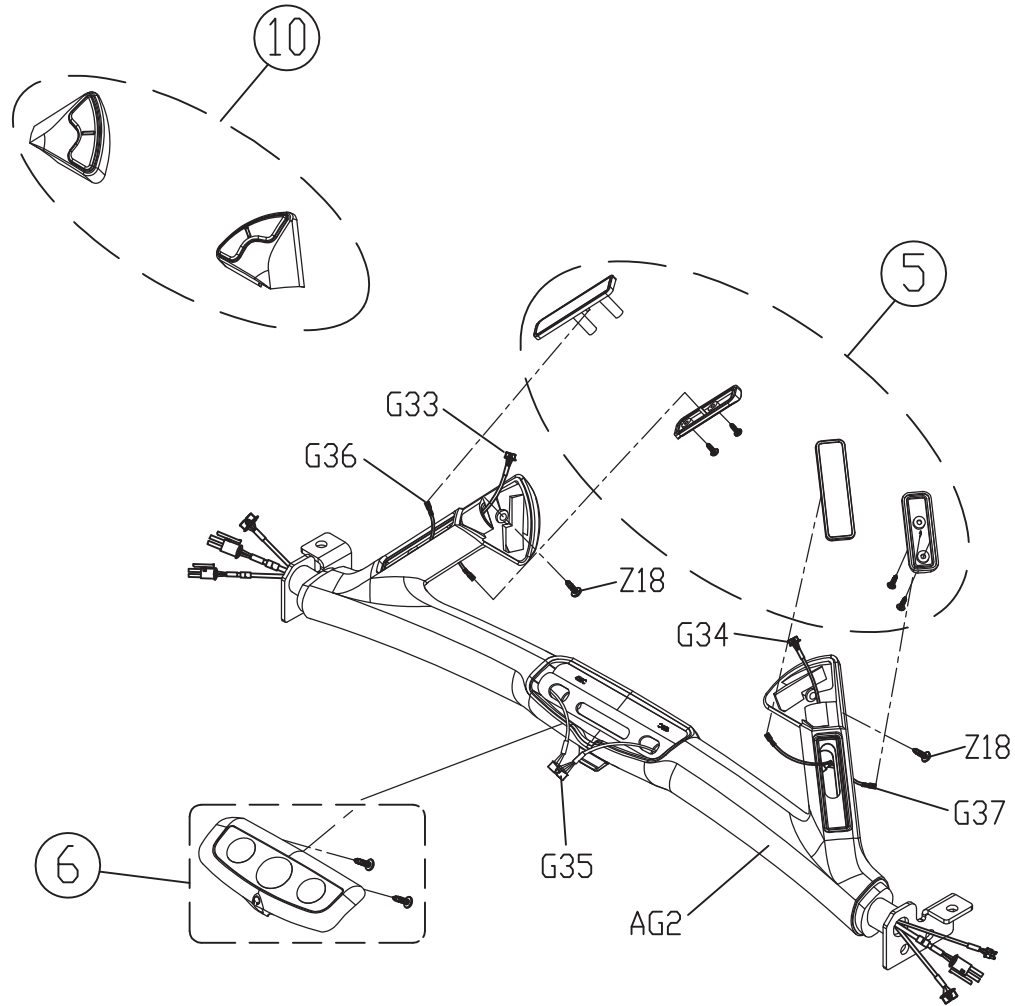

DRAWING NO	TM502-AG11		
PART NAME	Handlebar Set		
PART NO	1000207642		
APPROVE	SHUYI	DATE	030111

RAWING NO	TM502-AG12		
PART NAME	Quick Key Set		
PART NO	0000089687		
APPROVE	SHUYI	DATE	101211

DRAWING NO	EP613-AW31		
PART NAME	PANEL BOARD SET;15 INCH TFT LCD		
PART NO	1000233262	REV	A
APPROVE	DICK	DATE	20120615

DRAWING NO	TM503F-AN9		
PART NAME	WIFI MODULE MATERIEL SET		
PART NO	1000228298 A		
APPROVE	SUNNY	DATE	123011

DRAWING NO	TM503F-AW11		
PART NAME	Control Board;LMM		
PART NO	0000095708 REV I		
APPROVE	SHUYI	DATE	030512