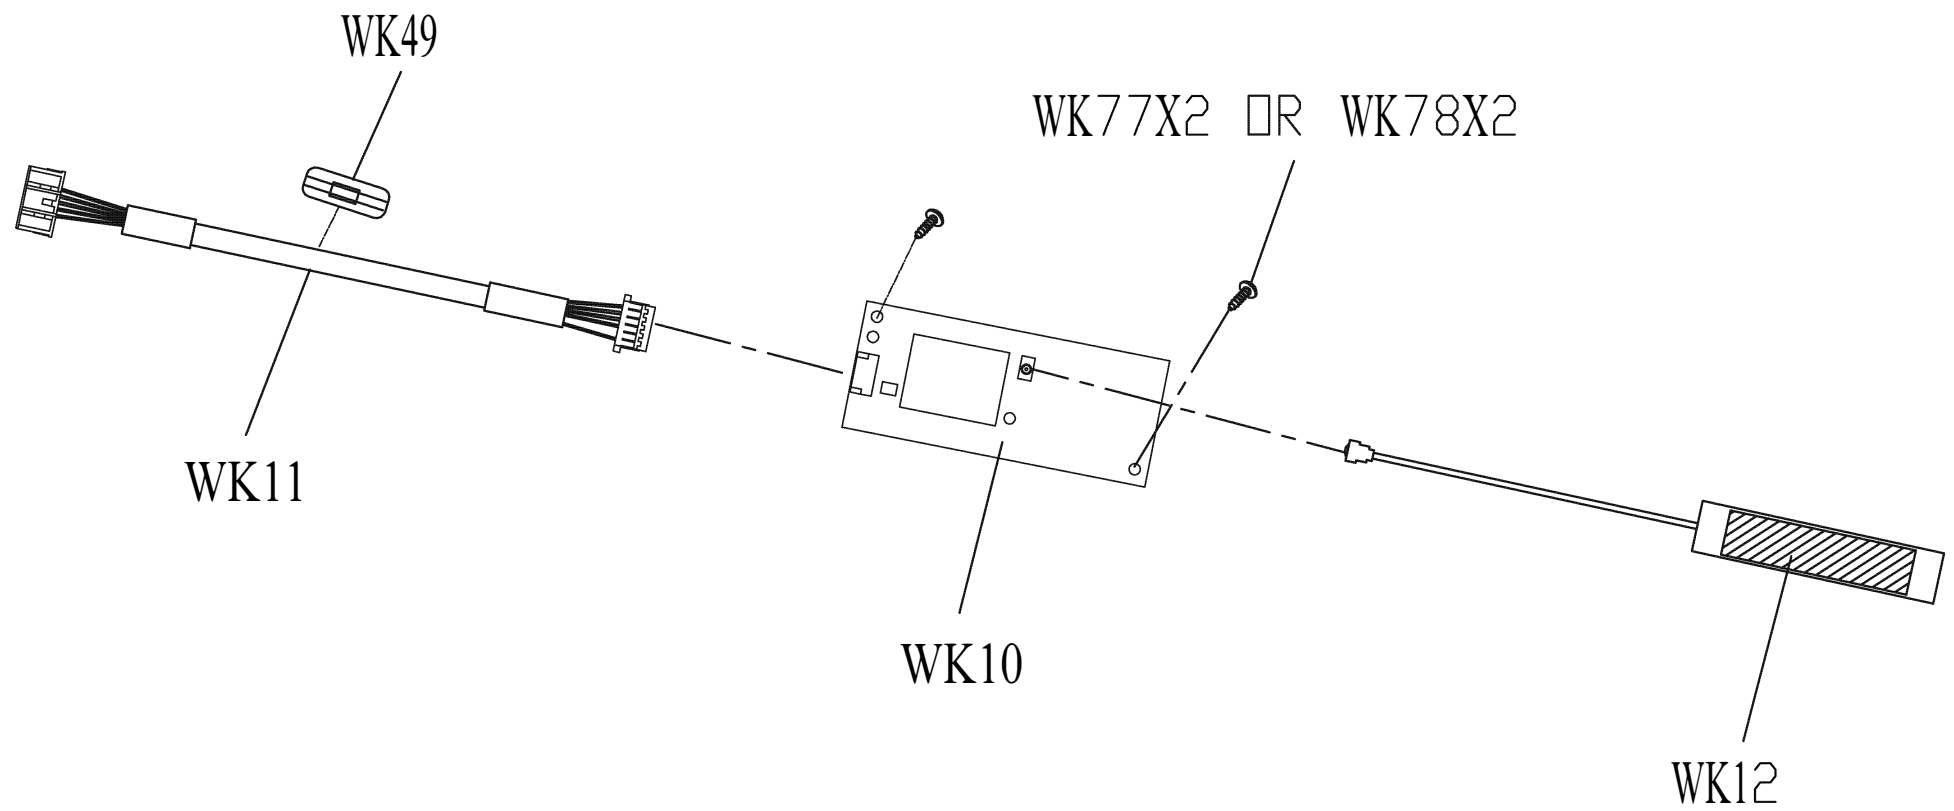

DRAWING NO	TM502-AG11		
PART NAME	Handlebar Set		
PART NO	1000207642		
APPROVE	SHUYI	DATE	030111

RAWING NO	TM502-AG12		
PART NAME	Quick Key Set		
PART NO	0000089687		
APPROVE	SHUYI	DATE	101211

DRAWING NO	EP613-AW31		
PART NAME	PANEL BOARD SET;15 INCH TFT LCD		
PART NO	1000233262	REV	A
APPROVE	DICK	DATE	20120615

DRAWING NO	TM503F-AN9		
PART NAME	WIFI MODULE MATERIEL SET		
PART NO	1000228298 A		
APPROVE	SUNNY	DATE	123011

DRAWING NO	TM503F-AW11		
PART NAME	Control Board;LMM		
PART NO	0000095708 REV I		
APPROVE	SHUYI	DATE	030512