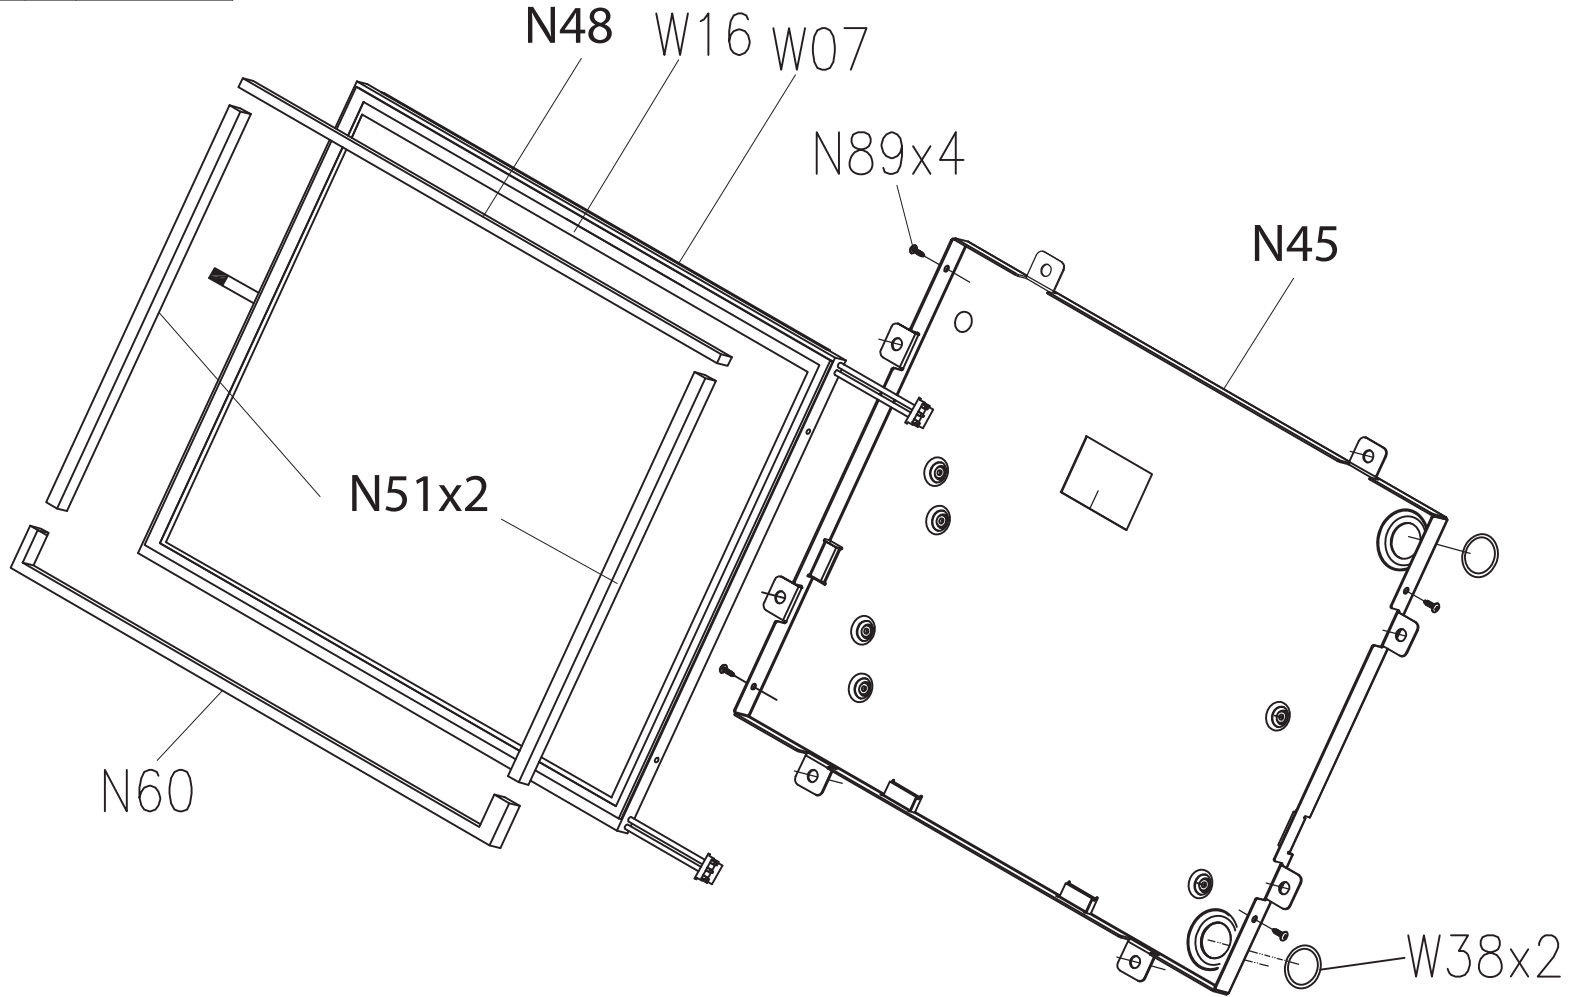

DRAWING NO	TM502-AG11		
PART NAME	Handlebar Set		
PART NO	1000207642		
APPROVE	SHUYI	DATE	030111

RAWING NO	TM502-AG12		
PART NAME	Quick Key Set		
PART NO	0000089687		
APPROVE	SHUYI	DATE	101211

DRAWING NO	EP613-AW31		
PART NAME	PANEL BOARD SET;15 INCH TFT LCD		
PART NO	1000233262	REV	A
APPROVE	DICK	DATE	20120615

DRAWING NO	TM503F-AN9		
PART NAME	WIFI MODULE MATERIEL SET		
PART NO	1000228298 A		
APPROVE	SUNNY	DATE	123011

DRAWING NO	TM503F-AW11		
PART NAME	Control Board;LMM		
PART NO	0000095708 REV I		
APPROVE	SHUYI	DATE	030512