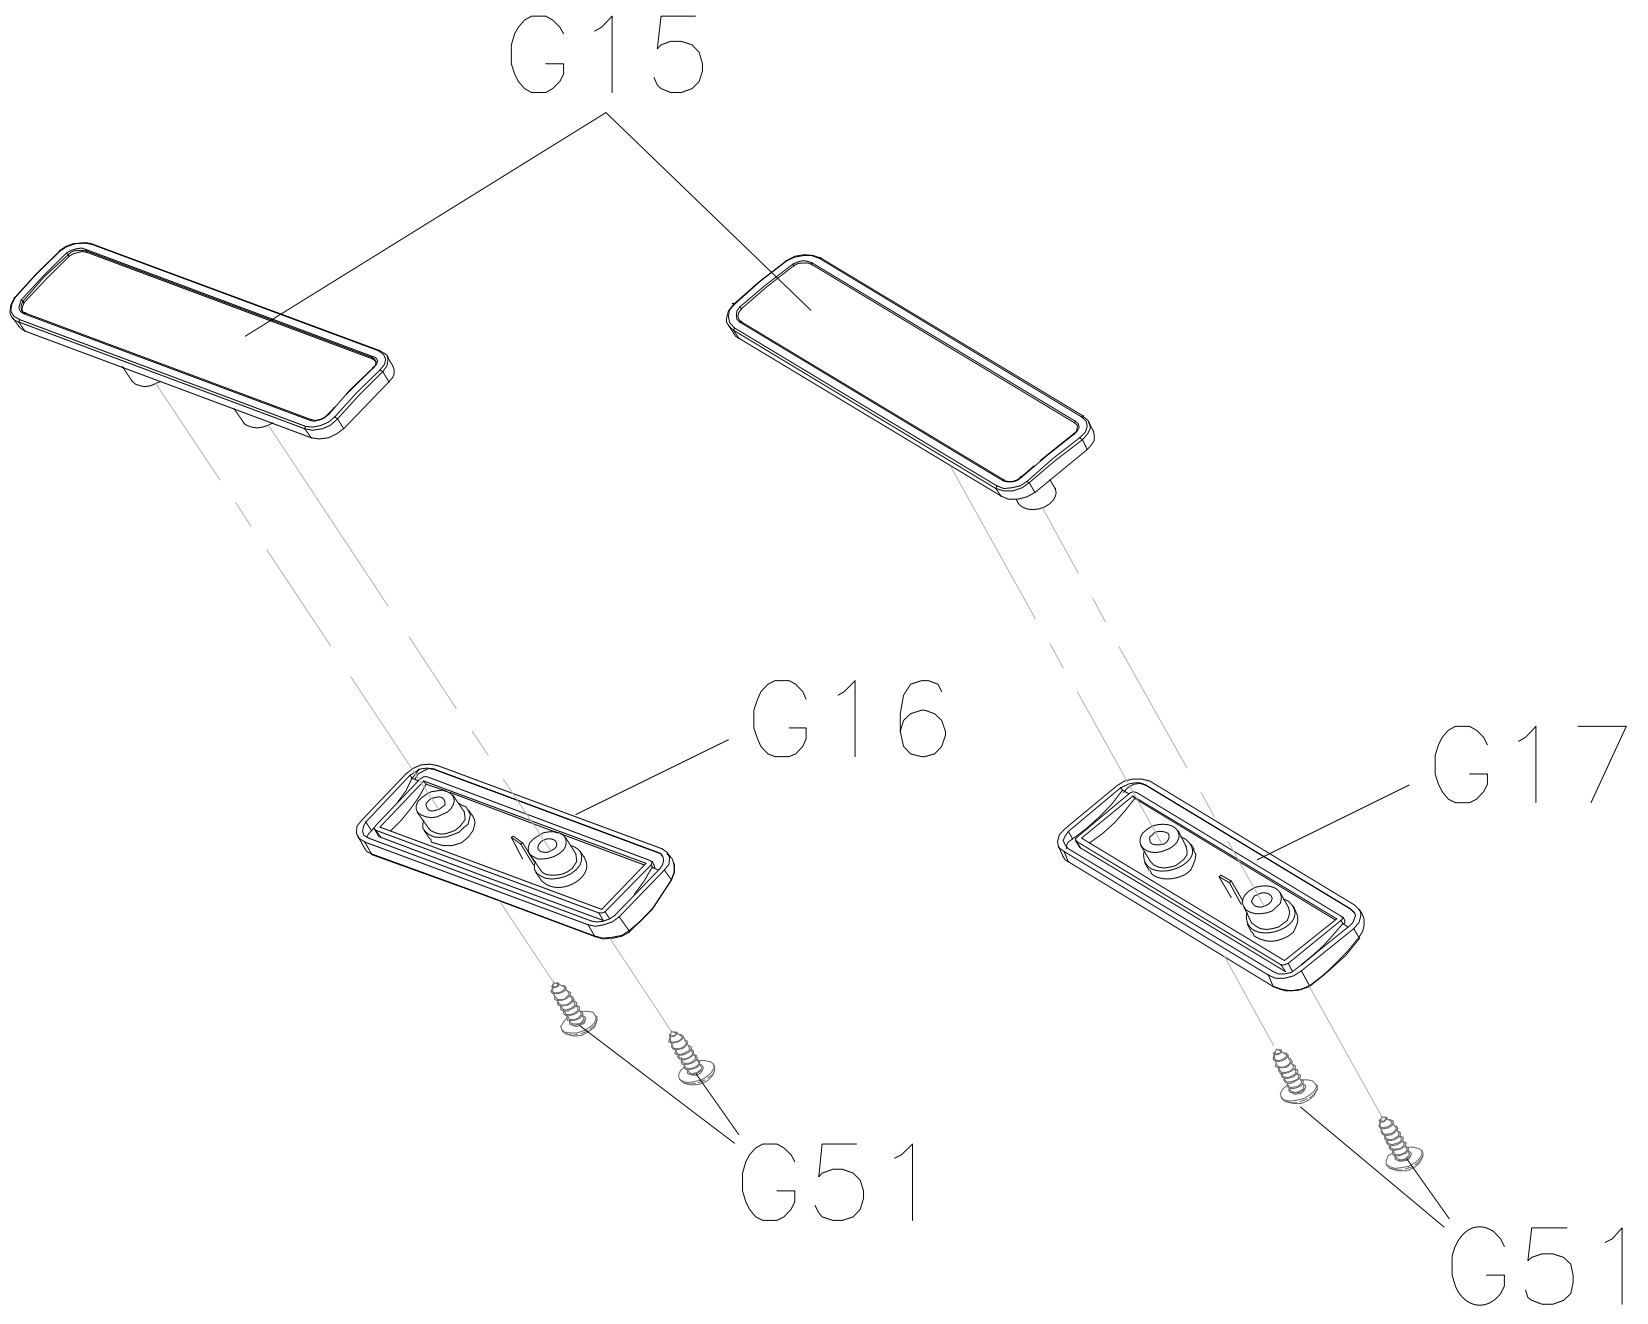

DRAWING NO	TM502-AG11		
PART NAME	Handlebar Set		
PART NO	1000207642		
APPROVE	SHUYI	DATE	030111

RAWING NO	TM502-AG12		
PART NAME	Quick Key Set		
PART NO	0000089687		
APPROVE	SHUYI	DATE	101211

DRAWING NO	EP613-AW31		
PART NAME	PANEL BOARD SET;15 INCH TFT LCD		
PART NO	1000233262	REV	A
APPROVE	DICK	DATE	20120615

DRAWING NO	TM503F-AN9		
PART NAME	WIFI MODULE MATERIEL SET		
PART NO	1000228298 A		
APPROVE	SUNNY	DATE	123011

DRAWING NO	TM503F-AW11		
PART NAME	Control Board;LMM		
PART NO	0000095708 REV I		
APPROVE	SHUYI	DATE	030512