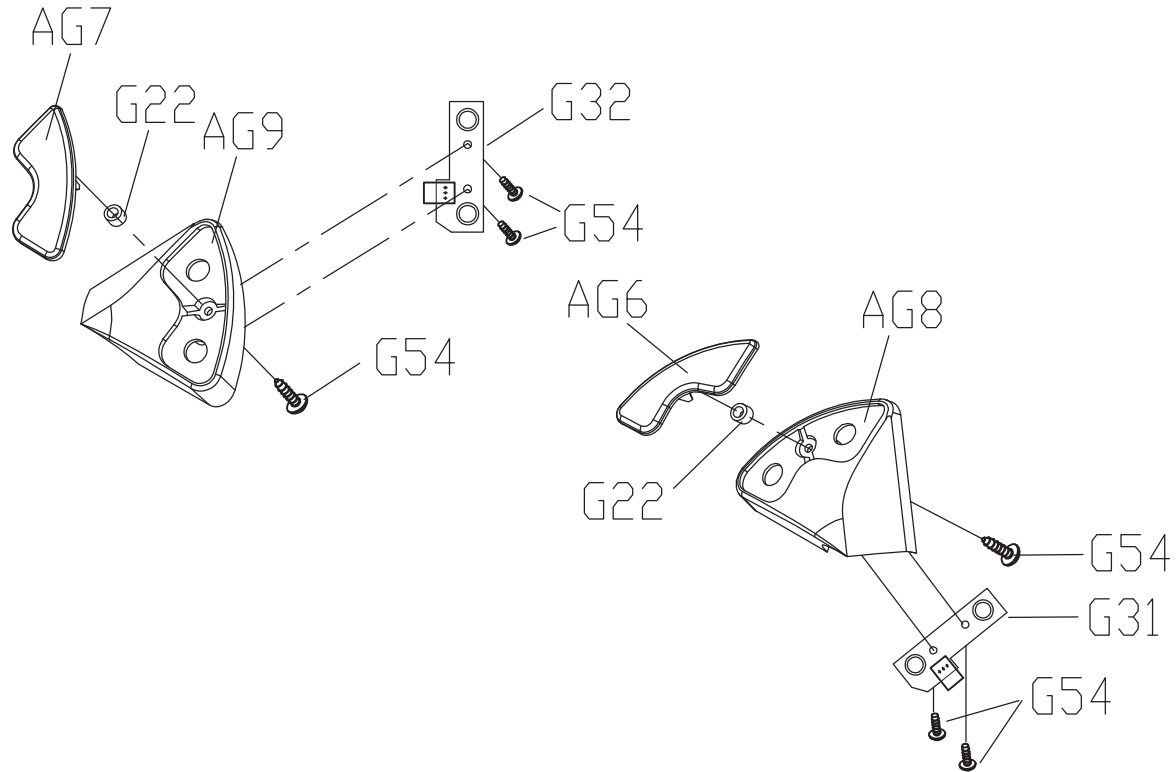

DRAWING NO	TM502-AG11		
PART NAME	Handlebar Set		
PART NO	1000207642		
APPROVE	SHUYI	DATE	030111

RAWING NO	TM502-AG12		
PART NAME	Quick Key Set		
PART NO	0000089687		
APPROVE	SHUYI	DATE	101211

DRAWING NO	EP613-AW31		
PART NAME	PANEL BOARD SET;15 INCH TFT LCD		
PART NO	1000233262	REV	A
APPROVE	DICK	DATE	20120615

DRAWING NO	TM503F-AN9		
PART NAME	WIFI MODULE MATERIEL SET		
PART NO	1000228298 A		
APPROVE	SUNNY	DATE	123011

DRAWING NO	TM503F-AW11		
PART NAME	Control Board;LMM		
PART NO	0000095708 REV I		
APPROVE	SHUYI	DATE	030512