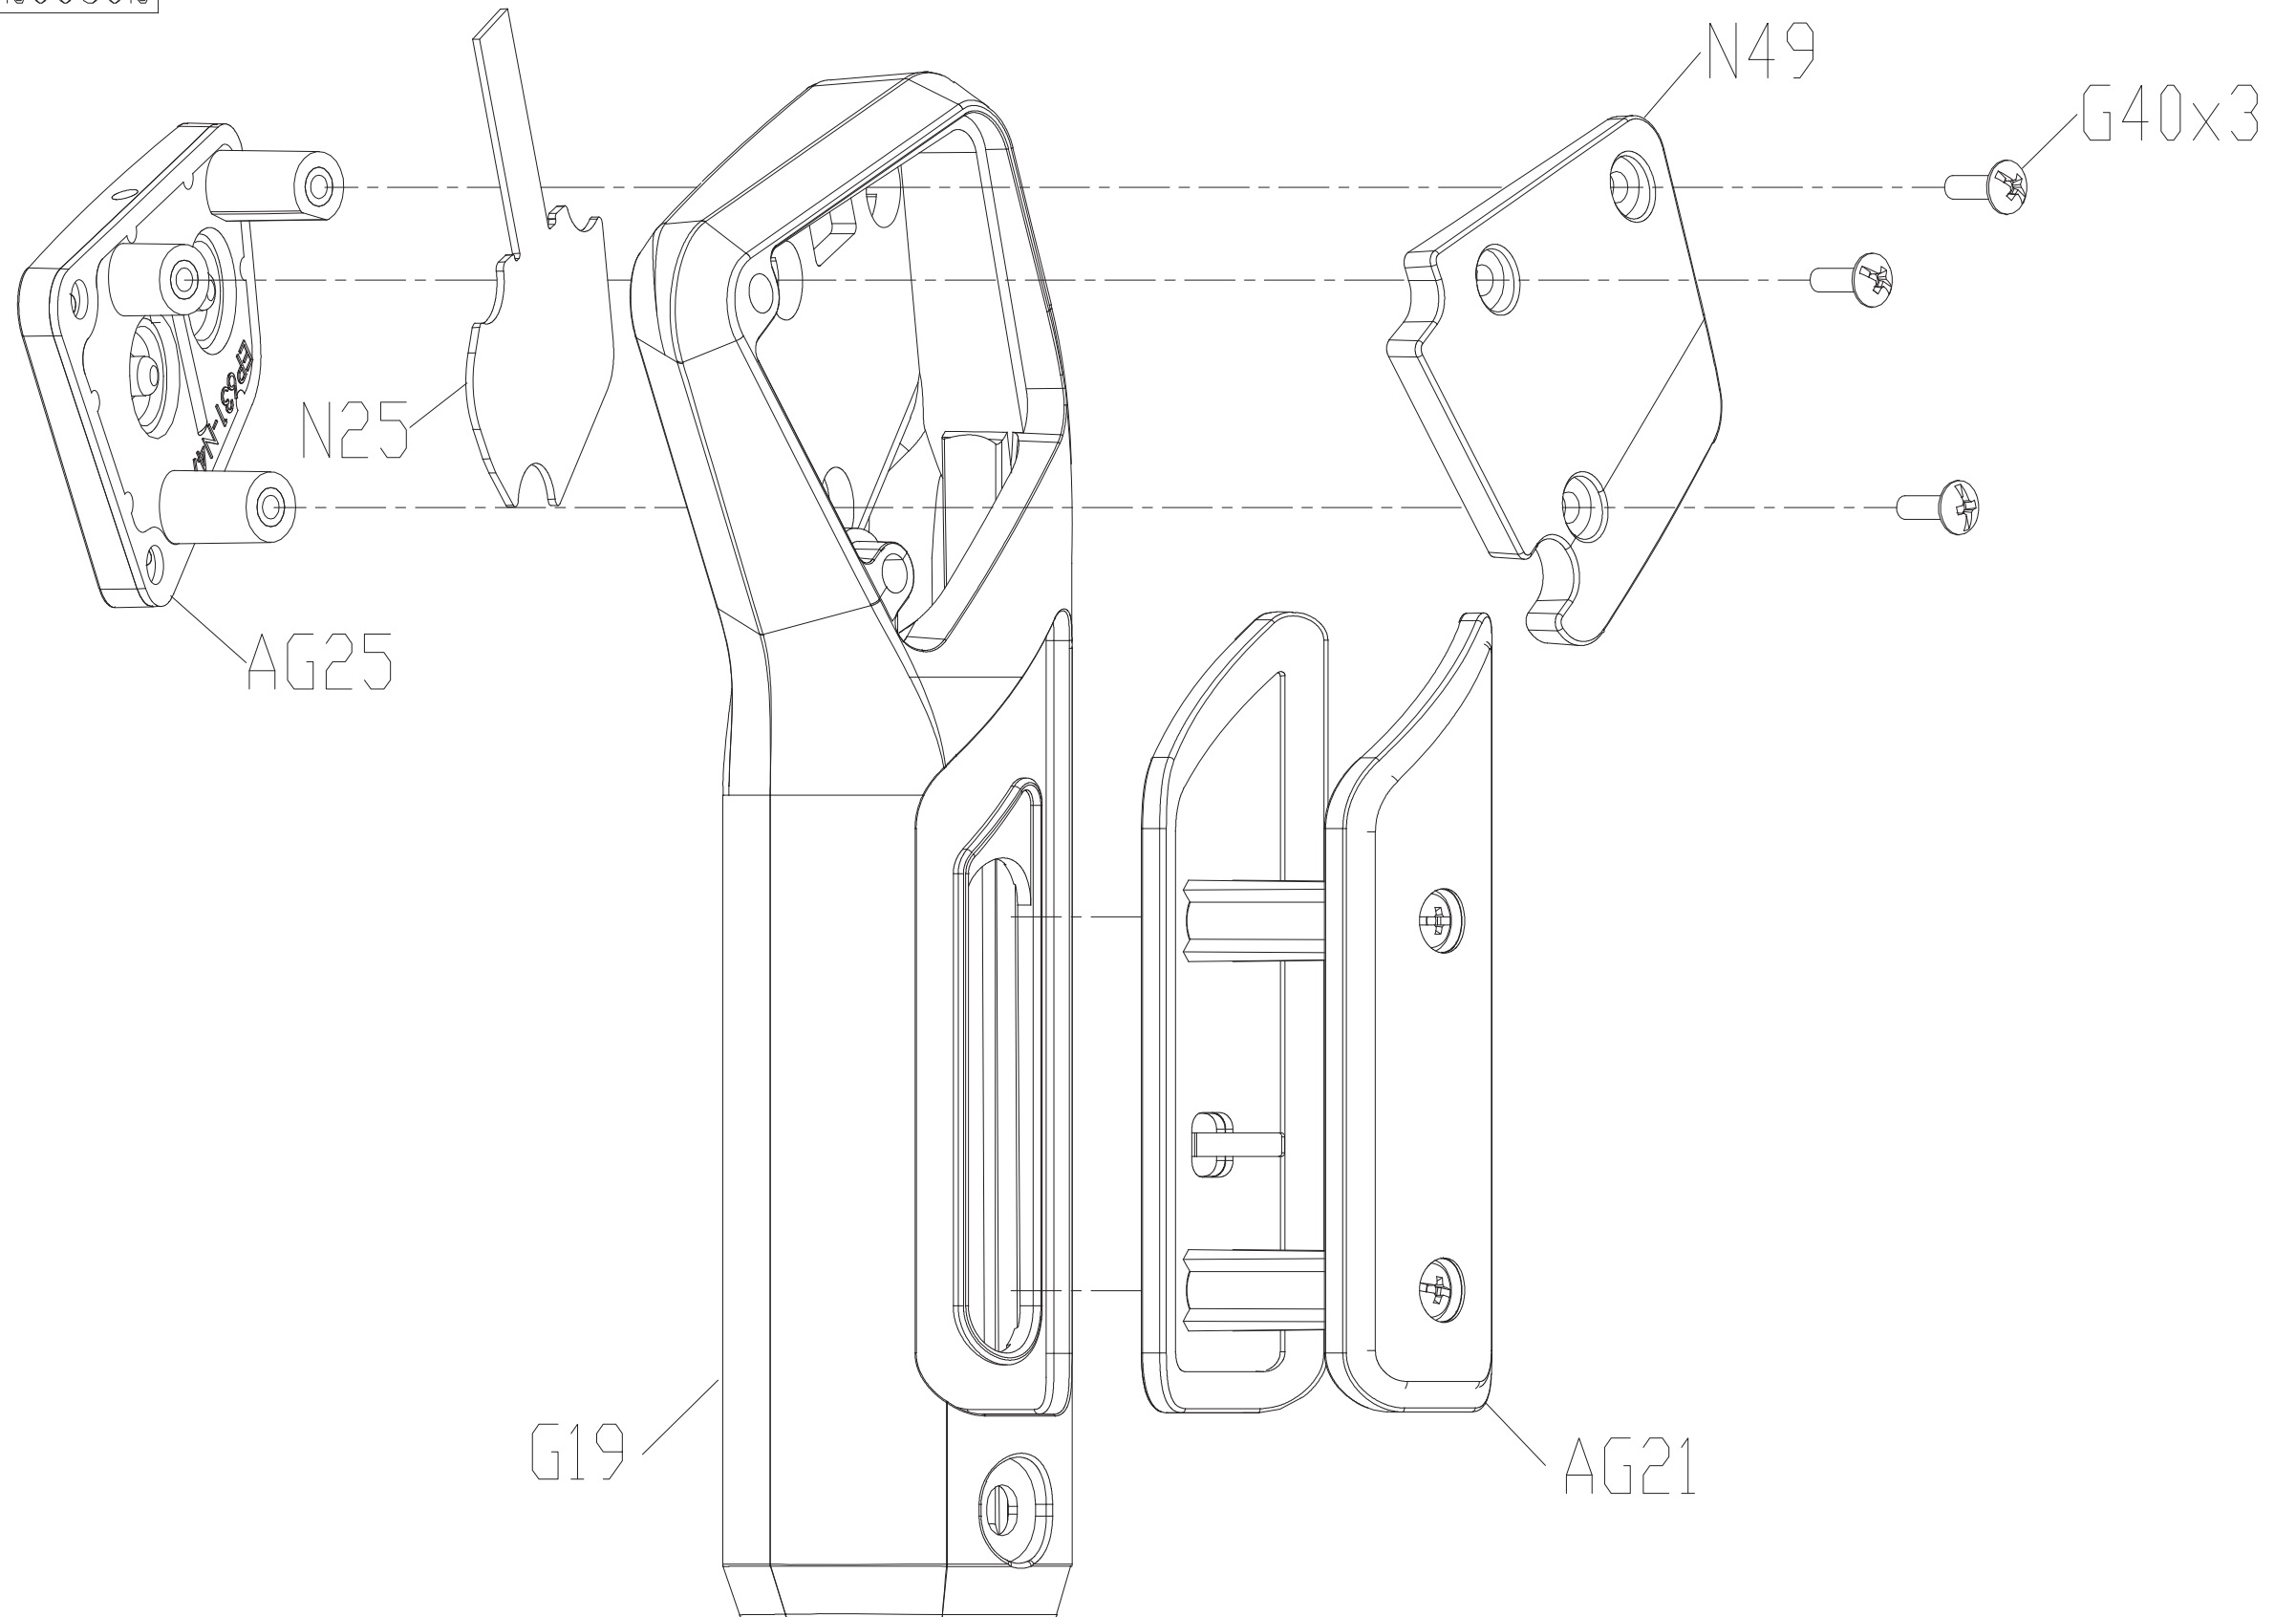

DRAWING NO	PRB210M-US/KM-F		
PART NAME	Service Exploded Drawing		
PART NO	MRB1077-00		A
APPROVER	WUJINMENG	DATE	2024.11.13

When the frame is match with TM750/TM750B console and installing MYE TV, this convert cable(P117) needs to be purchased, otherwise it will affect the wireless heartbeat function.

DRAWING NO	CB157-A15		
PART NAME	Foot Pedal Set		
PART NO	1000228989	REV	A
APPROVE		DATE	

DRAWING NO	RB210K-SF01		
PART NAME	Seat set		
PART NO	1000502581	REV	A
APPROVE	WUJINMENG	DATE	2023.11.25

DRAWING NO	CS33-AG8		
PART NAME	Hand Pulse Set;Quickly Key,right		
PART NO	1000437065	REV	D
APPROVE	BROOK	DATE	20200302

DRAWING NO	CS33-AG7		
PART NAME	Hand Pulse Set;Quickly Key;left		
PART NO	1000437064		
APPROVE	BROOK	DATE	20200302

DRAWING NO	CB207K-AU3		
PART NAME	Idler fix plate set		
PART NO	1000489052	REV	A
APPROVER	Wenjuan Wu	DATE	20231103

DRAWING NO	CB207K-AU4		
PART NAME	Idler Set		
PART NO	1000489121	REV	A
APPROVER	Wenjuan Wu	DATE	20231103

DRAWING NO	CB207K-SF01		
PART NAME	Transmission Set		
PART NO	1000498520	REV	A
APPROVER	Wenjuan Wu	DATE	20231103