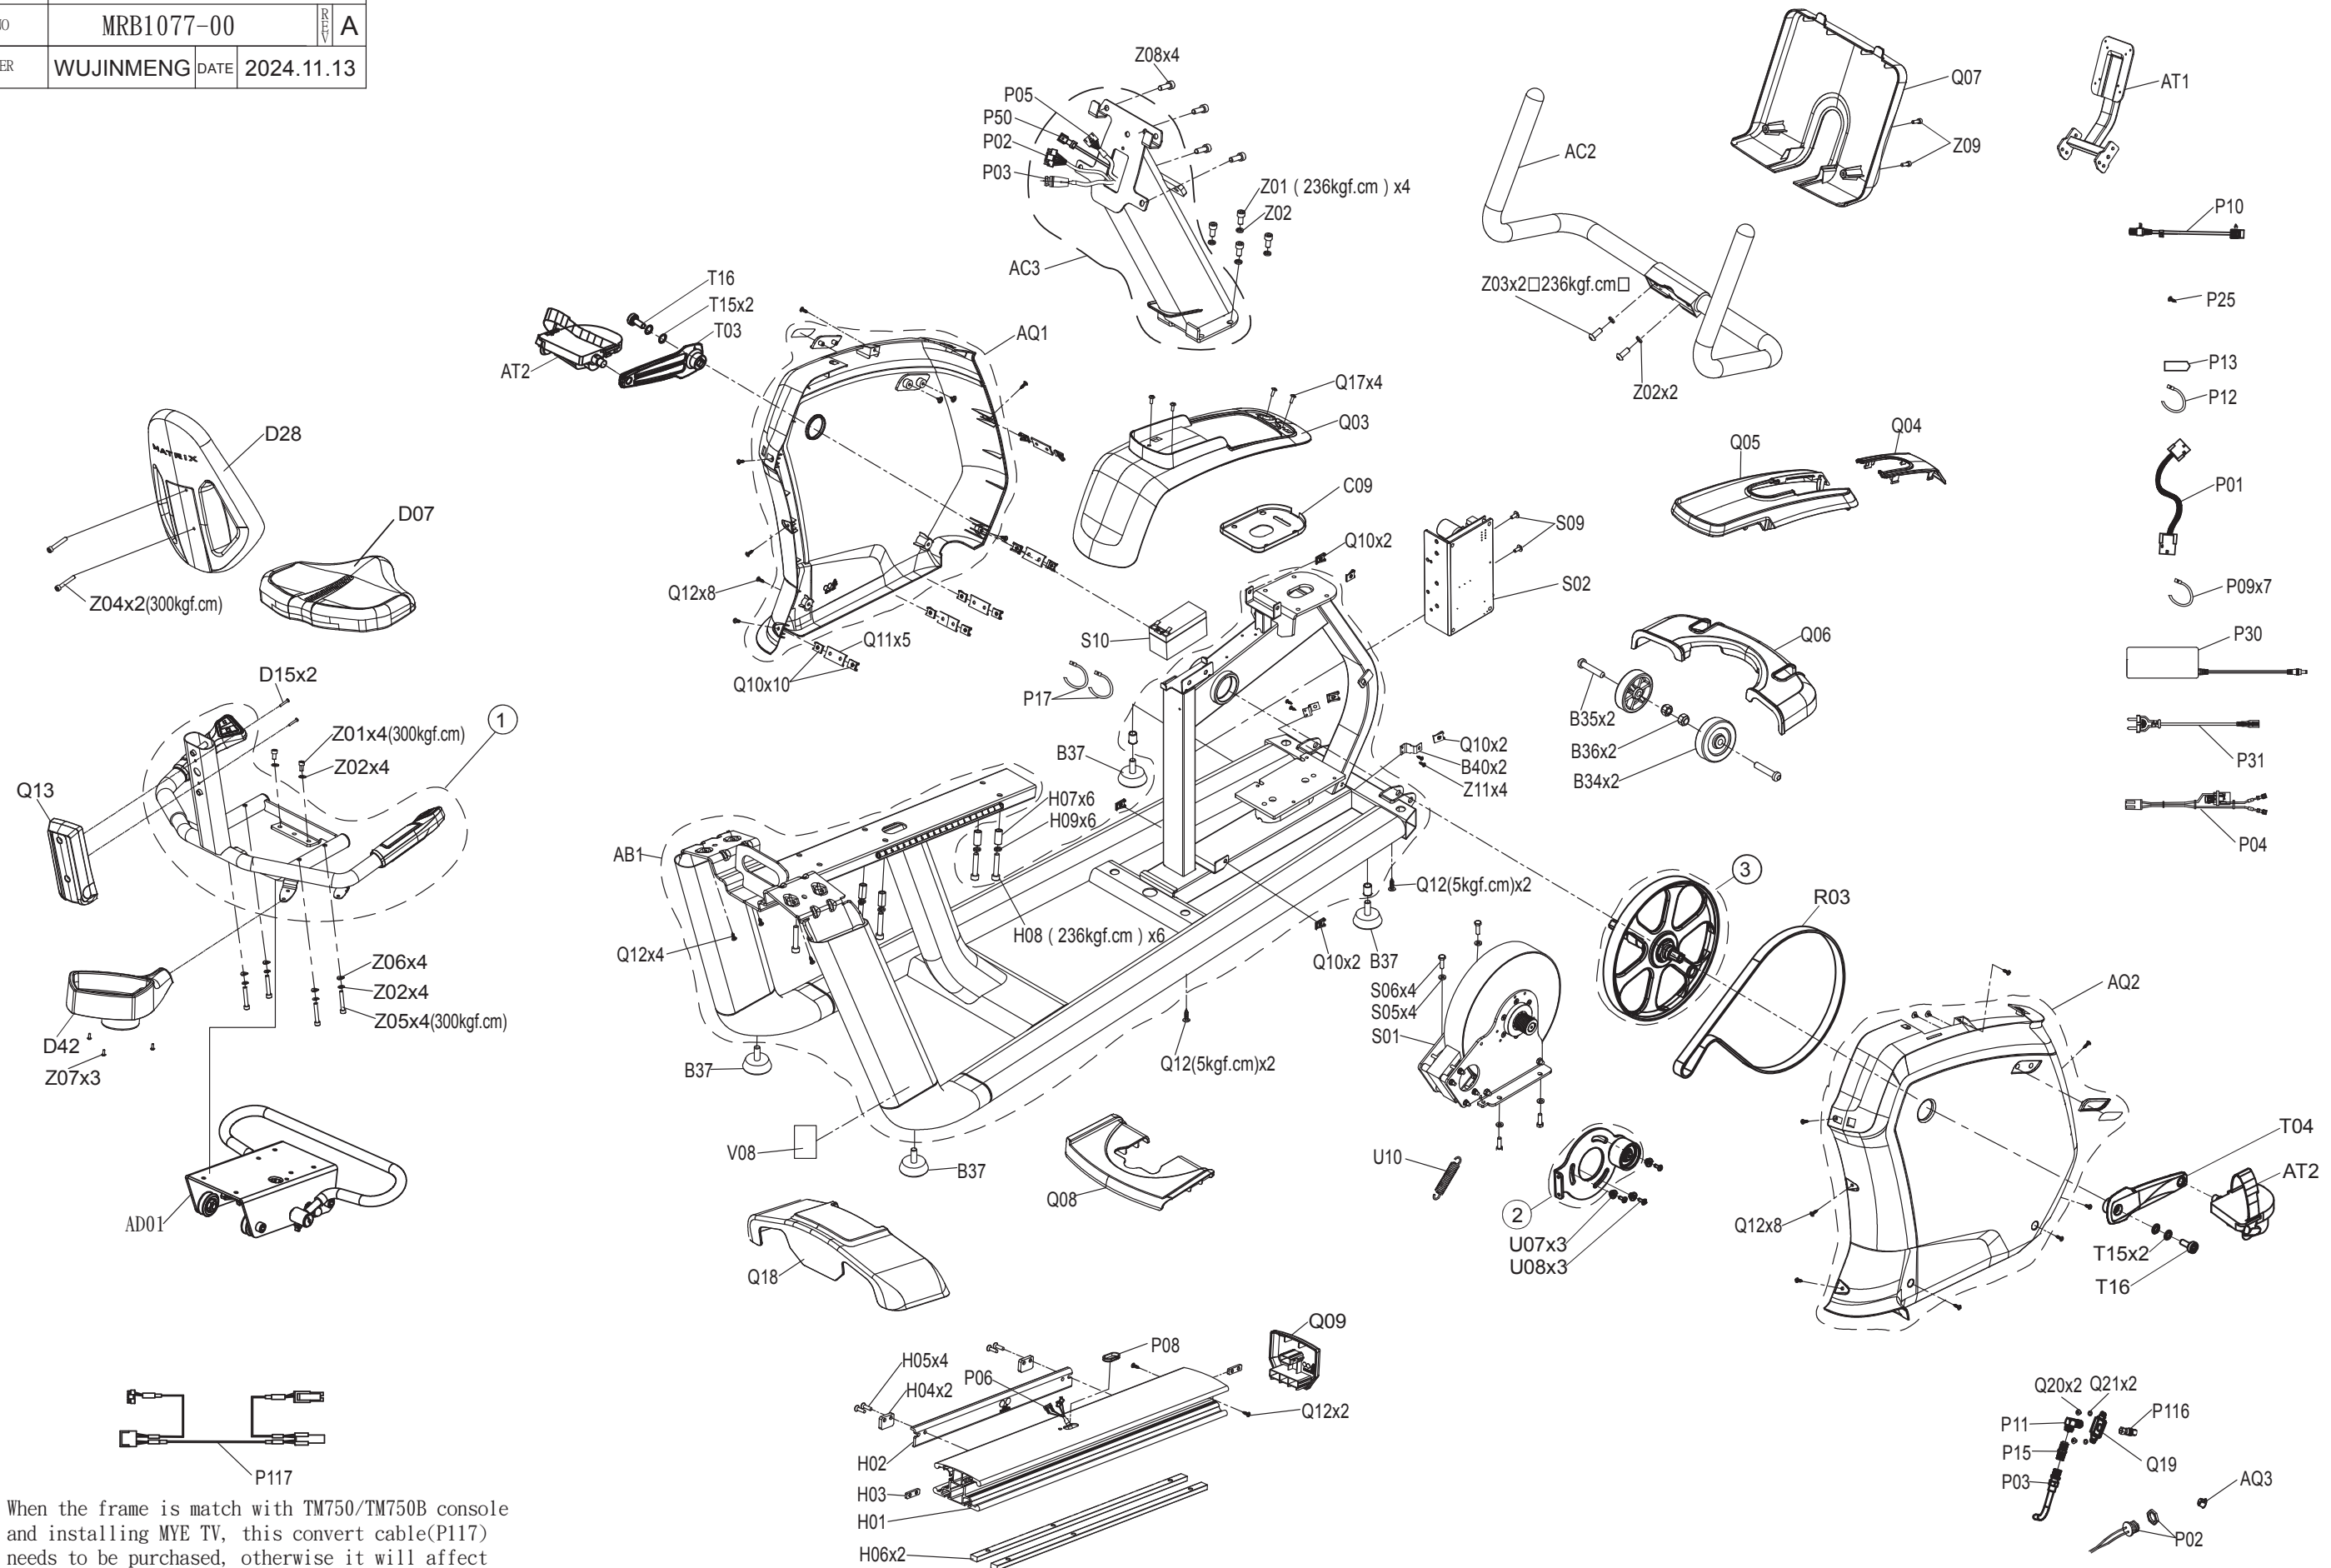

DRAWING NO	PRB210M-US/KM-F		
PART NAME	Service Exploded Drawing		
PART NO	MRB1077-00		A
APPROVER	WUJINMENG	DATE	2024.11.13

When the frame is match with TM750/TM750B console and installing MYE TV, this convert cable(P117) needs to be purchased, otherwise it will affect the wireless heartbeat function.

DRAWING NO	CB157-A15		
PART NAME	Foot Pedal Set		
PART NO	1000228989	REV	A
APPROVE		DATE	

DRAWING NO	RB210K-SF01		
PART NAME	Seat set		
PART NO	1000502581	REV	A
APPROVE	WUJINMENG	DATE	2023.11.25

DRAWING NO	CS33-AG8		
PART NAME	Hand Pulse Set;Quickly Key,right		
PART NO	1000437065	REV	D
APPROVE	BROOK	DATE	20200302

DRAWING NO	CS33-AG7		
PART NAME	Hand Pulse Set;Quickly Key;left		
PART NO	1000437064		
APPROVE	BROOK	DATE	20200302

DRAWING NO	CB207K-AU3		
PART NAME	Idler fix plate set		
PART NO	1000489052	REV	A
APPROVER	Wenjuan Wu	DATE	20231103

DRAWING NO	CB207K-AU4		
PART NAME	Idler Set		
PART NO	1000489121	REV	A
APPROVER	Wenjuan Wu	DATE	20231103

DRAWING NO	CB207K-SF01		
PART NAME	Transmission Set		
PART NO	1000498520	REV	A
APPROVER	Wenjuan Wu	DATE	20231103