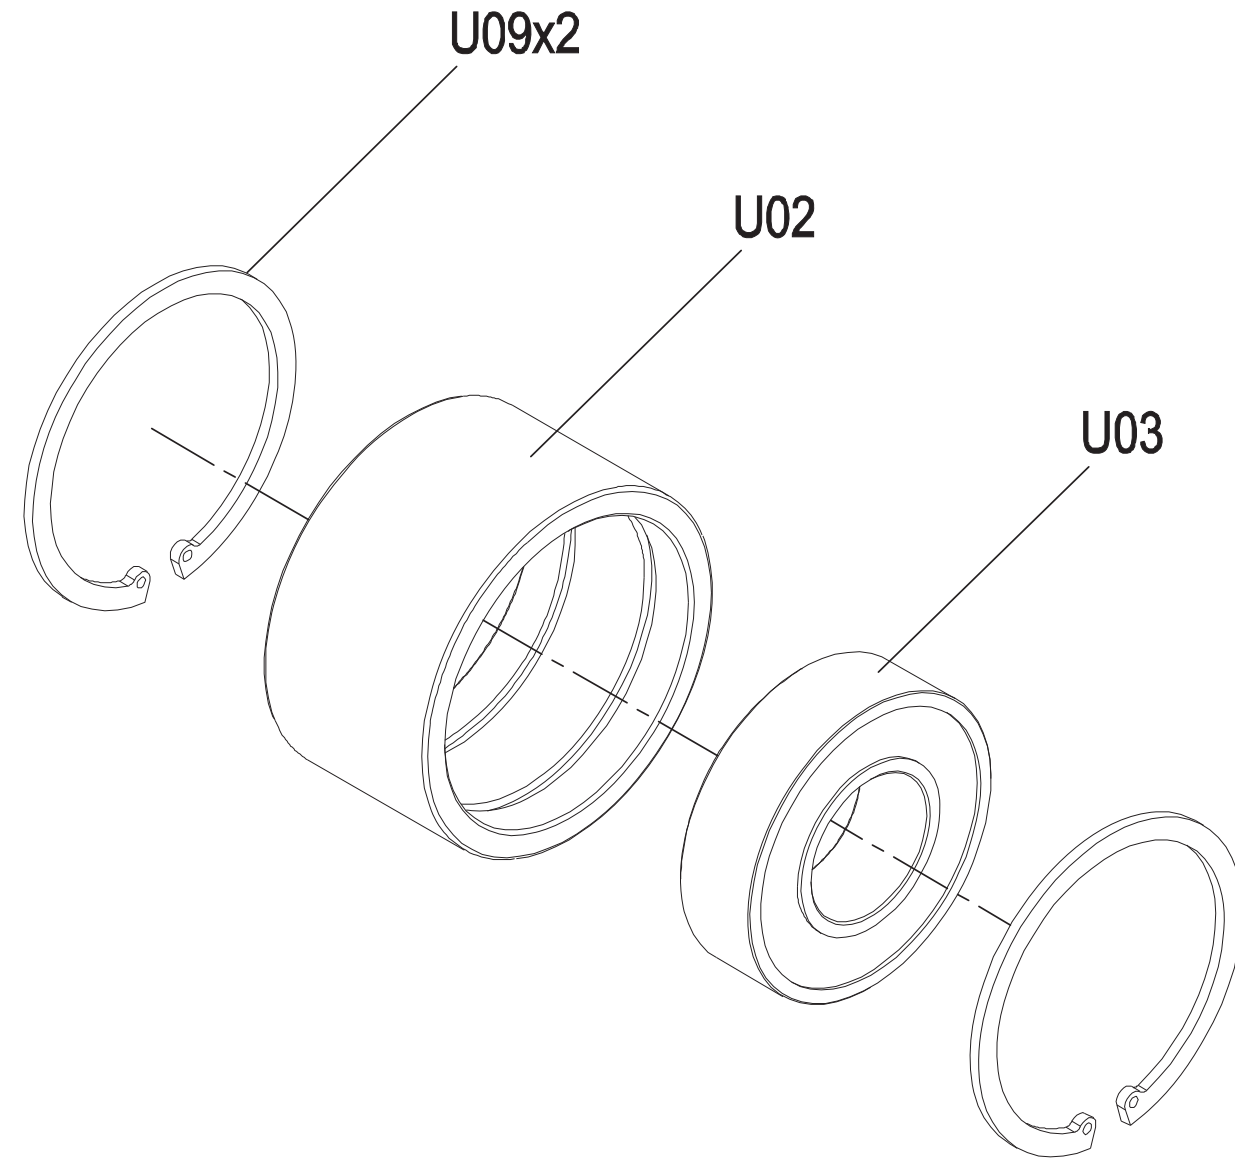

DRAWING NO	CB207K-AU4		
PART NAME	Idler Set		
PART NO	1000489121	REV	A
APPROVER	Wenjuan Wu	DATE	20231103