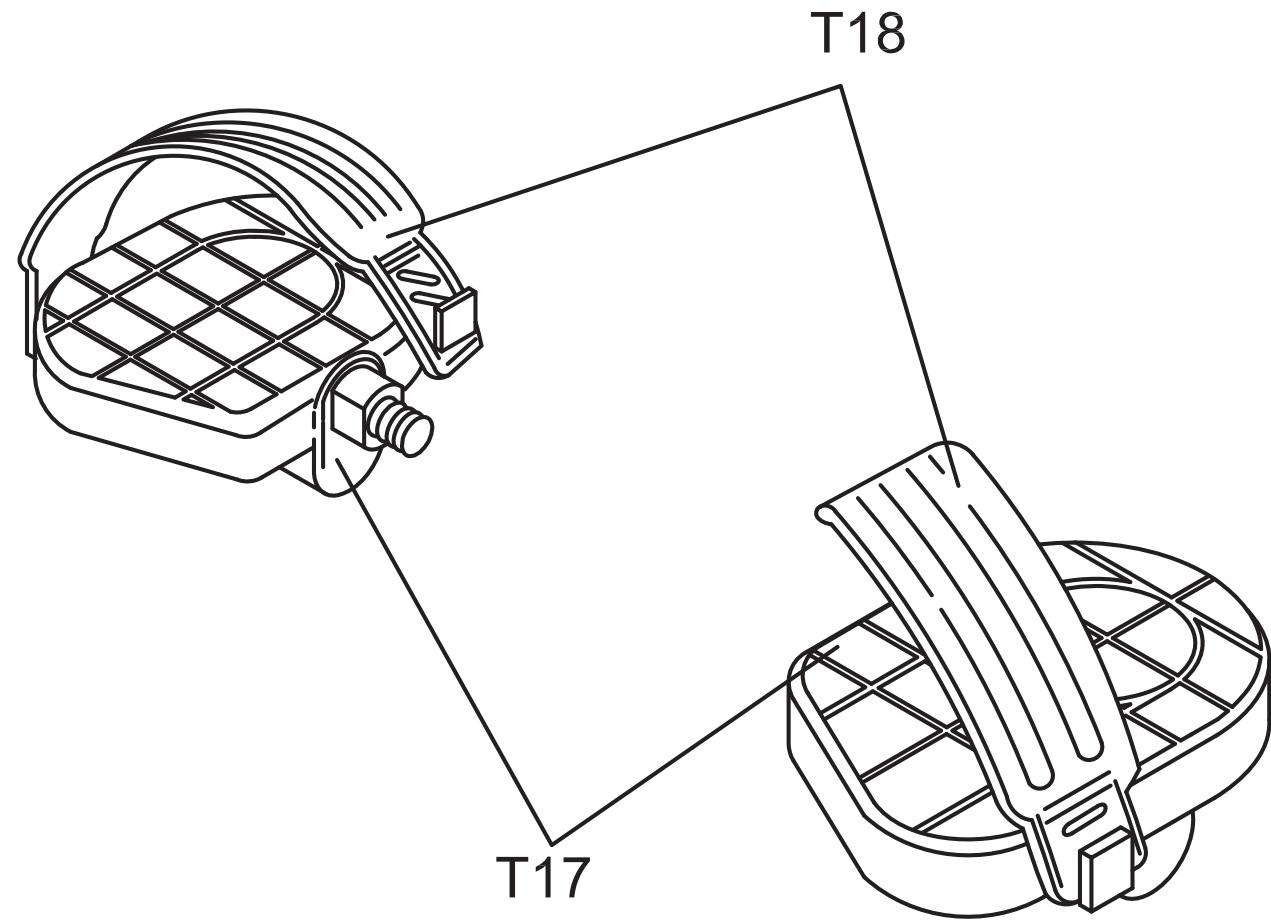

DRAWING NO	PRB210M-US/KM-F		
PART NAME	Service Exploded Drawing		
PART NO	MRB1077-00		A
APPROVER	WUJINMENG	DATE	2024.11.13

When the frame is match with TM750/TM750B console and installing MYE TV, this convert cable(P117) needs to be purchased, otherwise it will affect the wireless heartbeat function.

DRAWING NO	CB157-A15		
PART NAME	Foot Pedal Set		
PART NO	1000228989	REV	A
APPROVE		DATE	

DRAWING NO	RB210K-SF01		
PART NAME	Seat set		
PART NO	1000502581	REV	A
APPROVE	WUJINMENG	DATE	2023.11.25

DRAWING NO	CS33-AG8		
PART NAME	Hand Pulse Set;Quickly Key,right		
PART NO	1000437065	REV	D
APPROVE	BROOK	DATE	20200302

DRAWING NO	CS33-AG7		
PART NAME	Hand Pulse Set;Quickly Key;left		
PART NO	1000437064		
APPROVE	BROOK	DATE	20200302

DRAWING NO	CB207K-AU3		
PART NAME	Idler fix plate set		
PART NO	1000489052	REV	A
APPROVER	Wenjuan Wu	DATE	20231103

DRAWING NO	CB207K-AU4		
PART NAME	Idler Set		
PART NO	1000489121	REV	A
APPROVER	Wenjuan Wu	DATE	20231103

DRAWING NO	CB207K-SF01		
PART NAME	Transmission Set		
PART NO	1000498520	REV	A
APPROVER	Wenjuan Wu	DATE	20231103