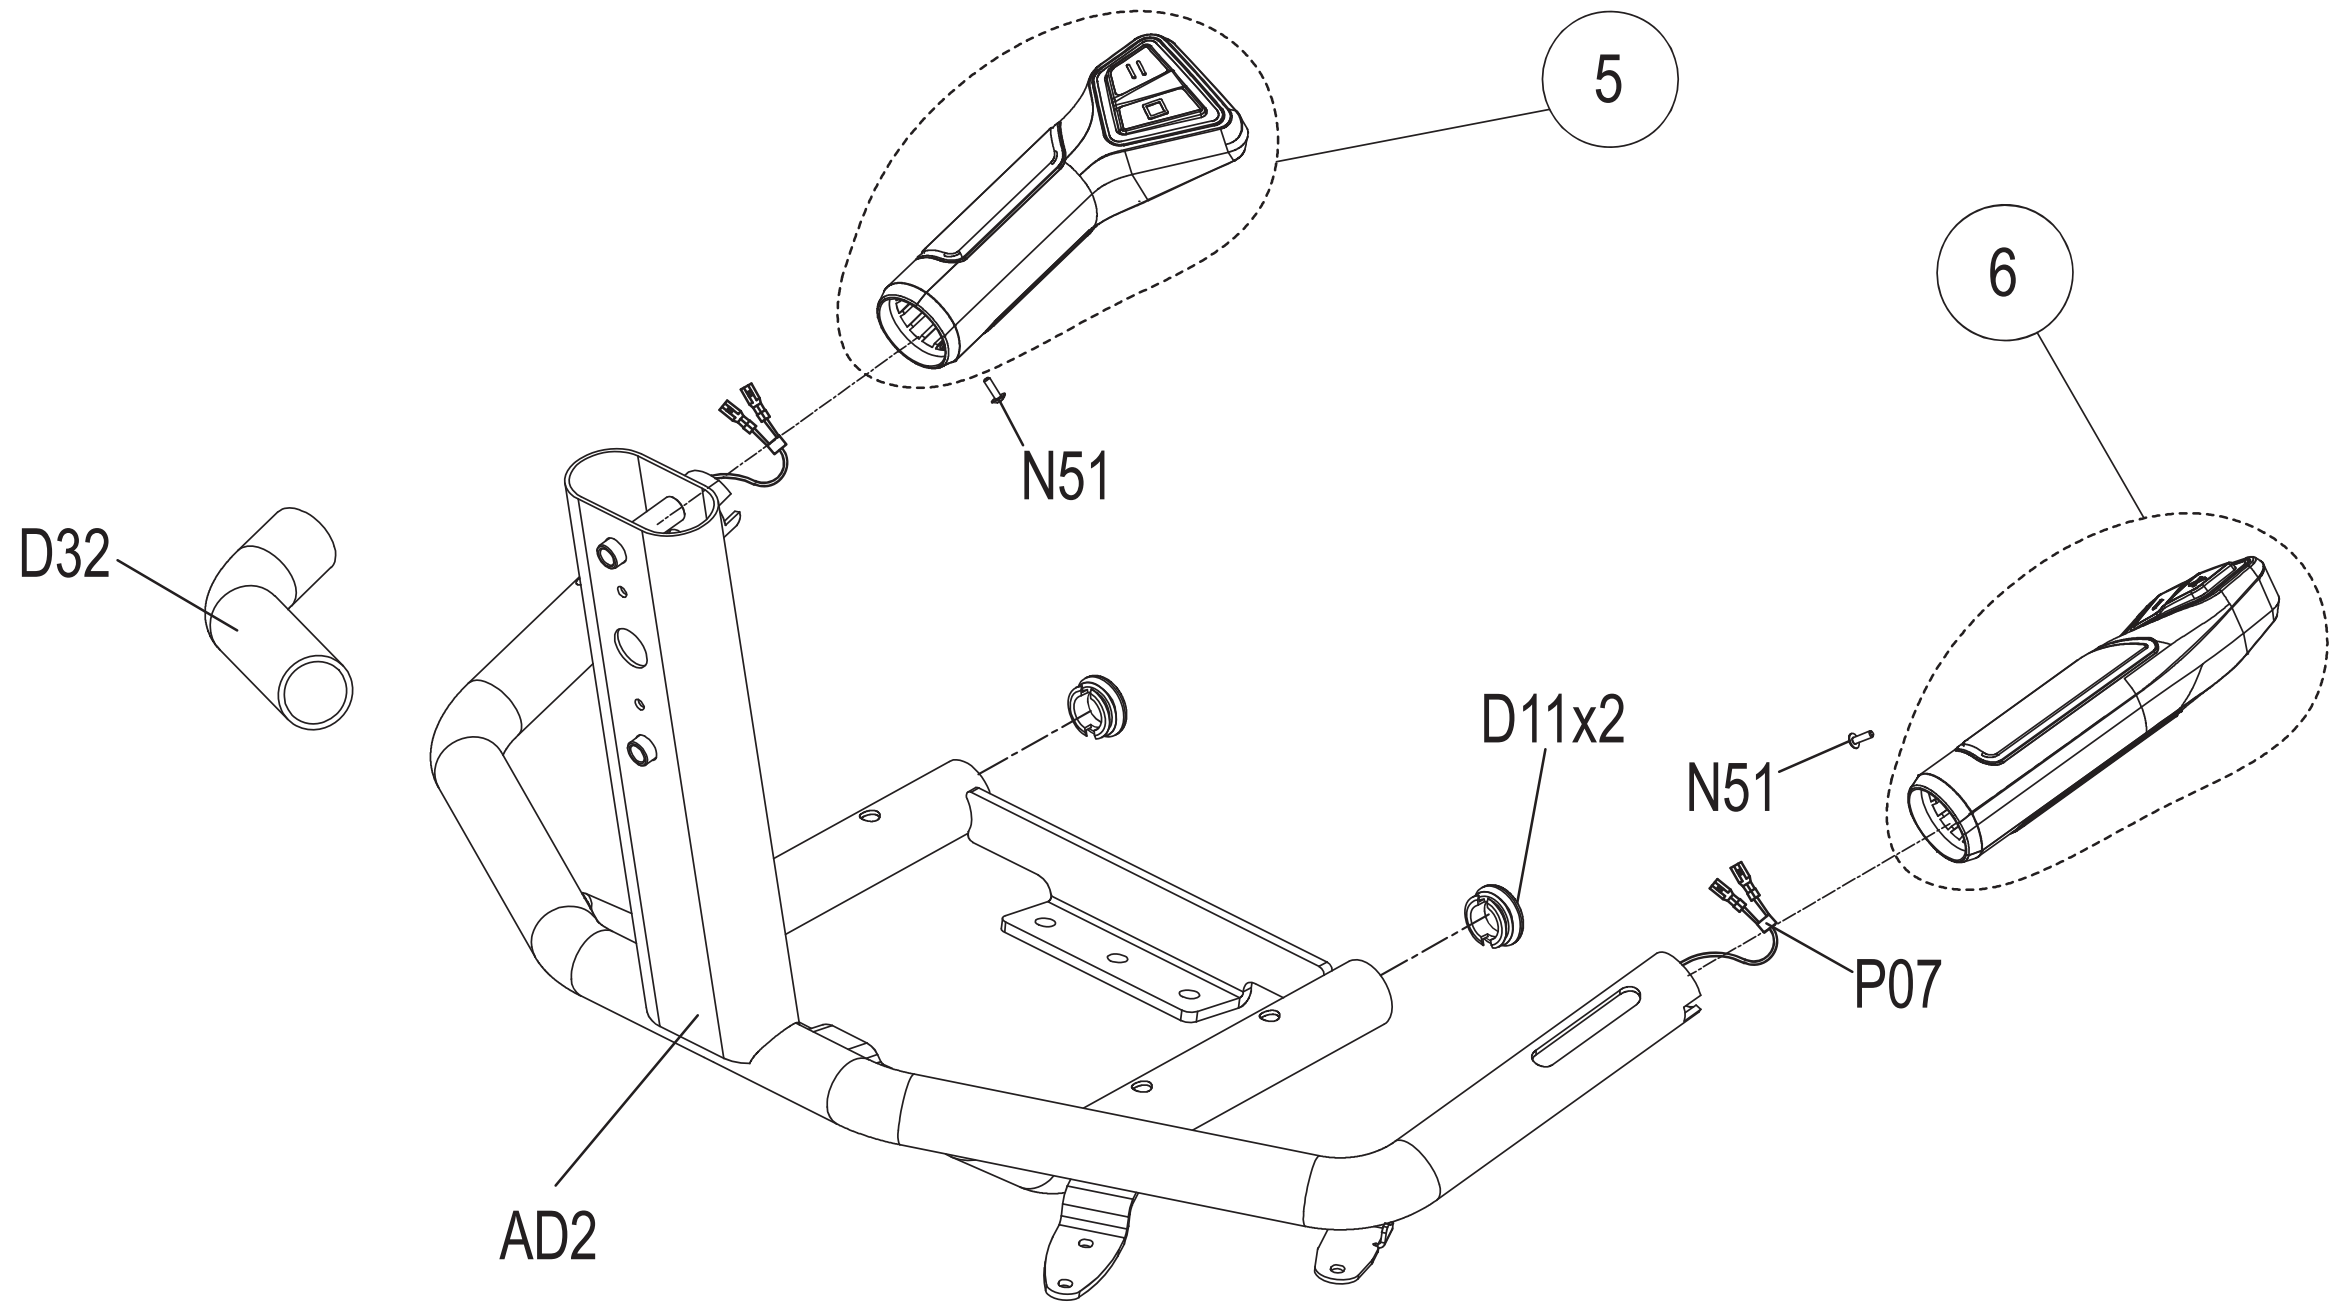

DRAWING NO	PRB210M-US/KM-F		
PART NAME	Service Exploded Drawing		
PART NO	MRB1077-00		A
APPROVER	WUJINMENG	DATE	2024.11.13

When the frame is match with TM750/TM750B console and installing MYE TV, this convert cable(P117) needs to be purchased, otherwise it will affect the wireless heartbeat function.

DRAWING NO	CB157-A15		
PART NAME	Foot Pedal Set		
PART NO	1000228989	REV	A
APPROVE		DATE	

DRAWING NO	RB210K-SF01		
PART NAME	Seat set		
PART NO	1000502581	REV	A
APPROVE	WUJINMENG	DATE	2023.11.25

DRAWING NO	CS33-AG8		
PART NAME	Hand Pulse Set;Quickly Key,right		
PART NO	1000437065	REV	D
APPROVE	BROOK	DATE	20200302

DRAWING NO	CS33-AG7		
PART NAME	Hand Pulse Set;Quickly Key;left		
PART NO	1000437064		
APPROVE	BROOK	DATE	20200302

DRAWING NO	CB207K-AU3		
PART NAME	Idler fix plate set		
PART NO	1000489052	REV	A
APPROVER	Wenjuan Wu	DATE	20231103

DRAWING NO	CB207K-AU4		
PART NAME	Idler Set		
PART NO	1000489121	REV	A
APPROVER	Wenjuan Wu	DATE	20231103

DRAWING NO	CB207K-SF01		
PART NAME	Transmission Set		
PART NO	1000498520	REV	A
APPROVER	Wenjuan Wu	DATE	20231103