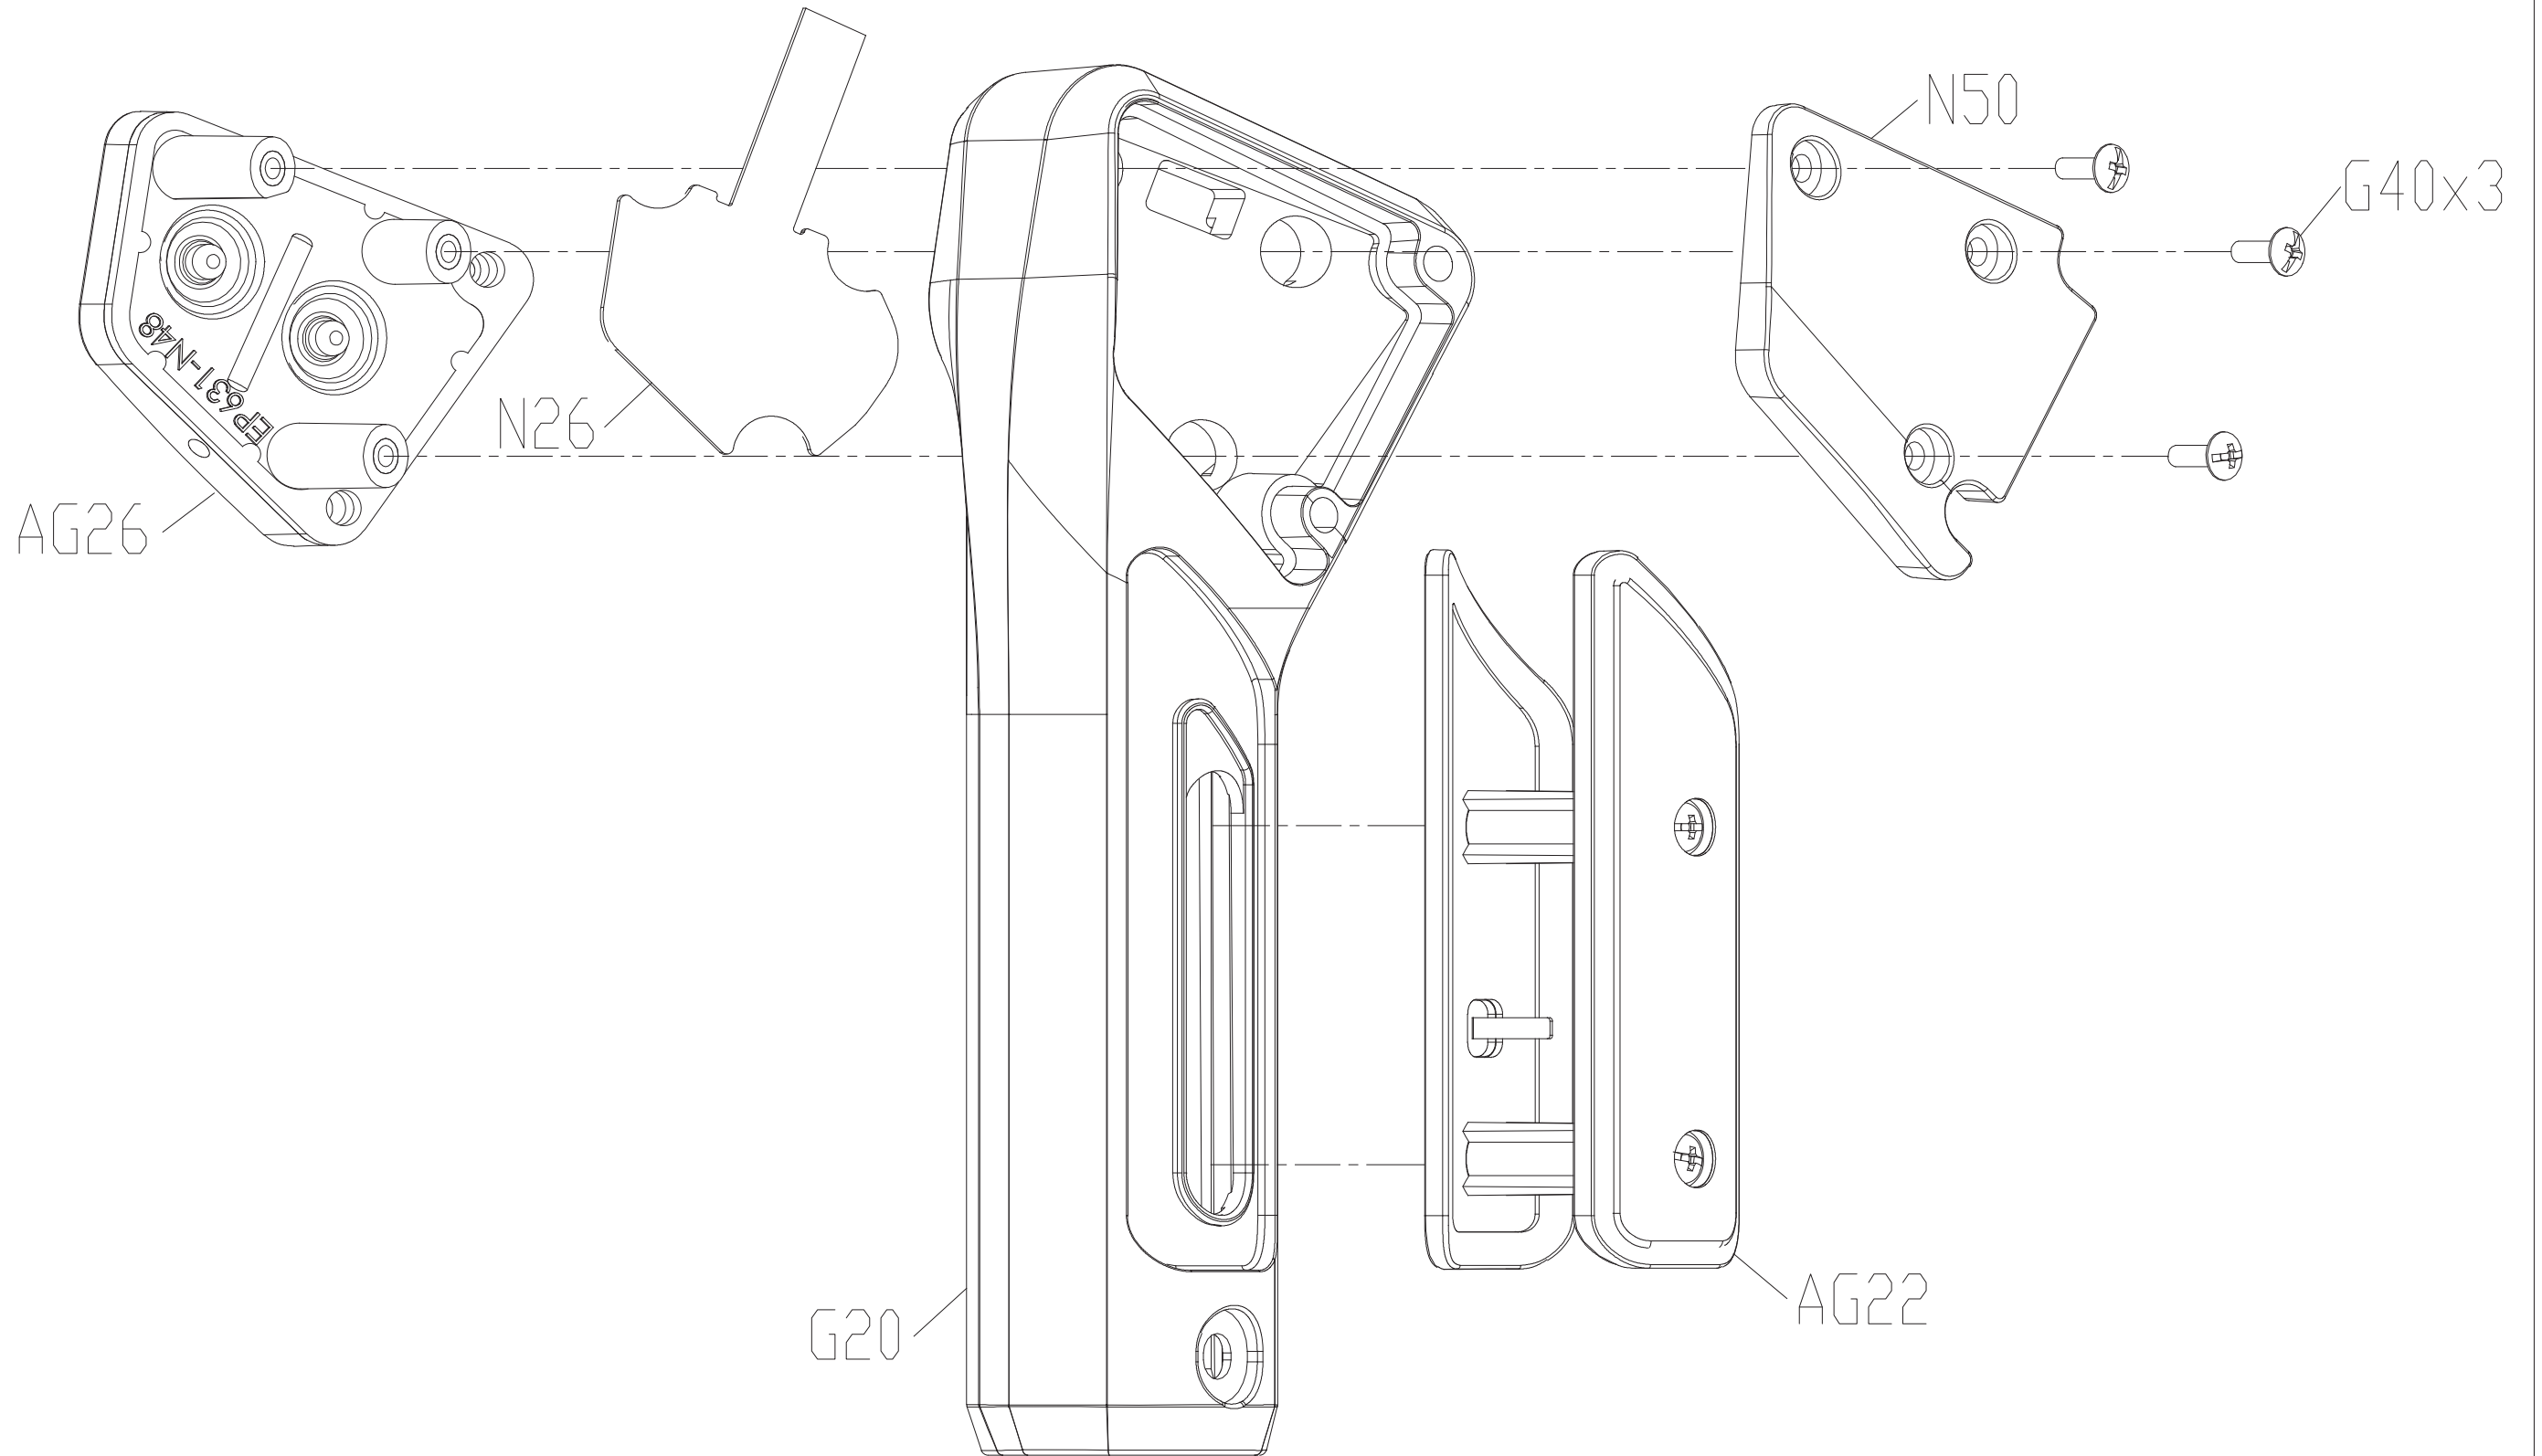

DRAWING NO	PRB210M-US/KM-F		
PART NAME	Service Exploded Drawing		
PART NO	MRB1077-00		A
APPROVER	WUJINMENG	DATE	2024.11.13

When the frame is match with TM750/TM750B console and installing MYE TV, this convert cable(P117) needs to be purchased, otherwise it will affect the wireless heartbeat function.

DRAWING NO	CB157-A15		
PART NAME	Foot Pedal Set		
PART NO	1000228989	REV	A
APPROVE		DATE	

DRAWING NO	RB210K-SF01		
PART NAME	Seat set		
PART NO	1000502581	REV	A
APPROVE	WUJINMENG	DATE	2023.11.25

DRAWING NO	CS33-AG8		
PART NAME	Hand Pulse Set;Quickly Key,right		
PART NO	1000437065	REV	D
APPROVE	BROOK	DATE	20200302

DRAWING NO	CS33-AG7		
PART NAME	Hand Pulse Set;Quickly Key;left		
PART NO	1000437064		
APPROVE	BROOK	DATE	20200302

DRAWING NO	CB207K-AU3		
PART NAME	Idler fix plate set		
PART NO	1000489052	REV	A
APPROVER	Wenjuan Wu	DATE	20231103

DRAWING NO	CB207K-AU4		
PART NAME	Idler Set		
PART NO	1000489121	REV	A
APPROVER	Wenjuan Wu	DATE	20231103

DRAWING NO	CB207K-SF01		
PART NAME	Transmission Set		
PART NO	1000498520	REV	A
APPROVER	Wenjuan Wu	DATE	20231103