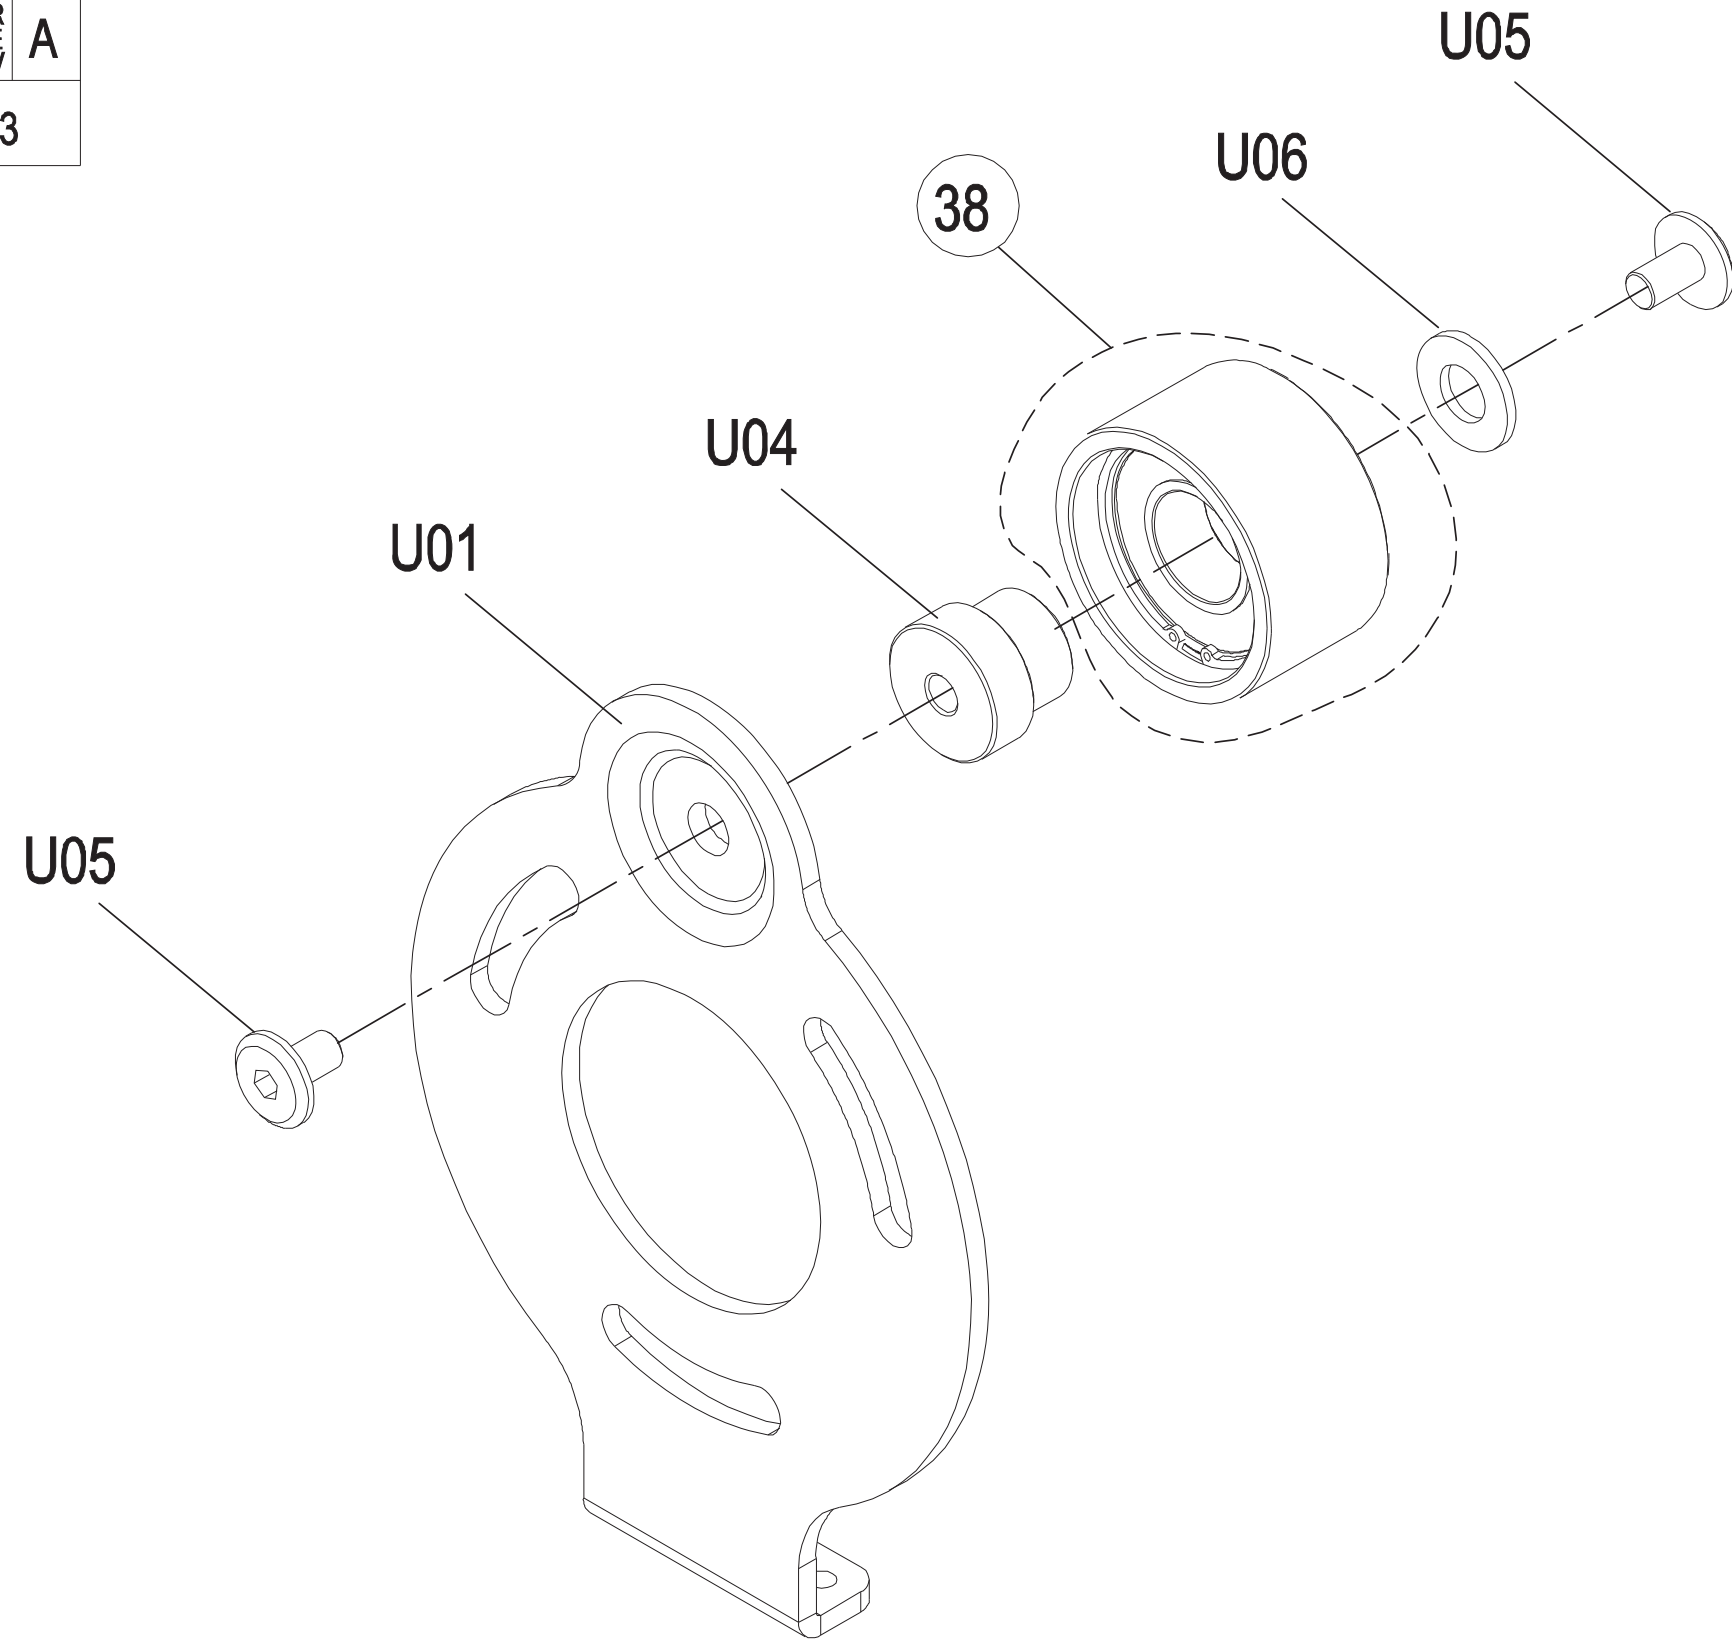

DRAWING NO	PRB210M-US/KM-F		
PART NAME	Service Exploded Drawing		
PART NO	MRB1077-00		A
APPROVER	WUJINMENG	DATE	2024.11.13

When the frame is match with TM750/TM750B console and installing MYE TV, this convert cable(P117) needs to be purchased, otherwise it will affect the wireless heartbeat function.

DRAWING NO	CB157-A15		
PART NAME	Foot Pedal Set		
PART NO	1000228989	REV	A
APPROVE		DATE	

DRAWING NO	RB210K-SF01		
PART NAME	Seat set		
PART NO	1000502581	REV	A
APPROVE	WUJINMENG	DATE	2023.11.25

DRAWING NO	CS33-AG8		
PART NAME	Hand Pulse Set;Quickly Key,right		
PART NO	1000437065	REV	D
APPROVE	BROOK	DATE	20200302

DRAWING NO	CS33-AG7		
PART NAME	Hand Pulse Set;Quickly Key;left		
PART NO	1000437064		
APPROVE	BROOK	DATE	20200302

DRAWING NO	CB207K-AU3		
PART NAME	Idler fix plate set		
PART NO	1000489052	REV	A
APPROVER	Wenjuan Wu	DATE	20231103

DRAWING NO	CB207K-AU4		
PART NAME	Idler Set		
PART NO	1000489121	REV	A
APPROVER	Wenjuan Wu	DATE	20231103

DRAWING NO	CB207K-SF01		
PART NAME	Transmission Set		
PART NO	1000498520	REV	A
APPROVER	Wenjuan Wu	DATE	20231103