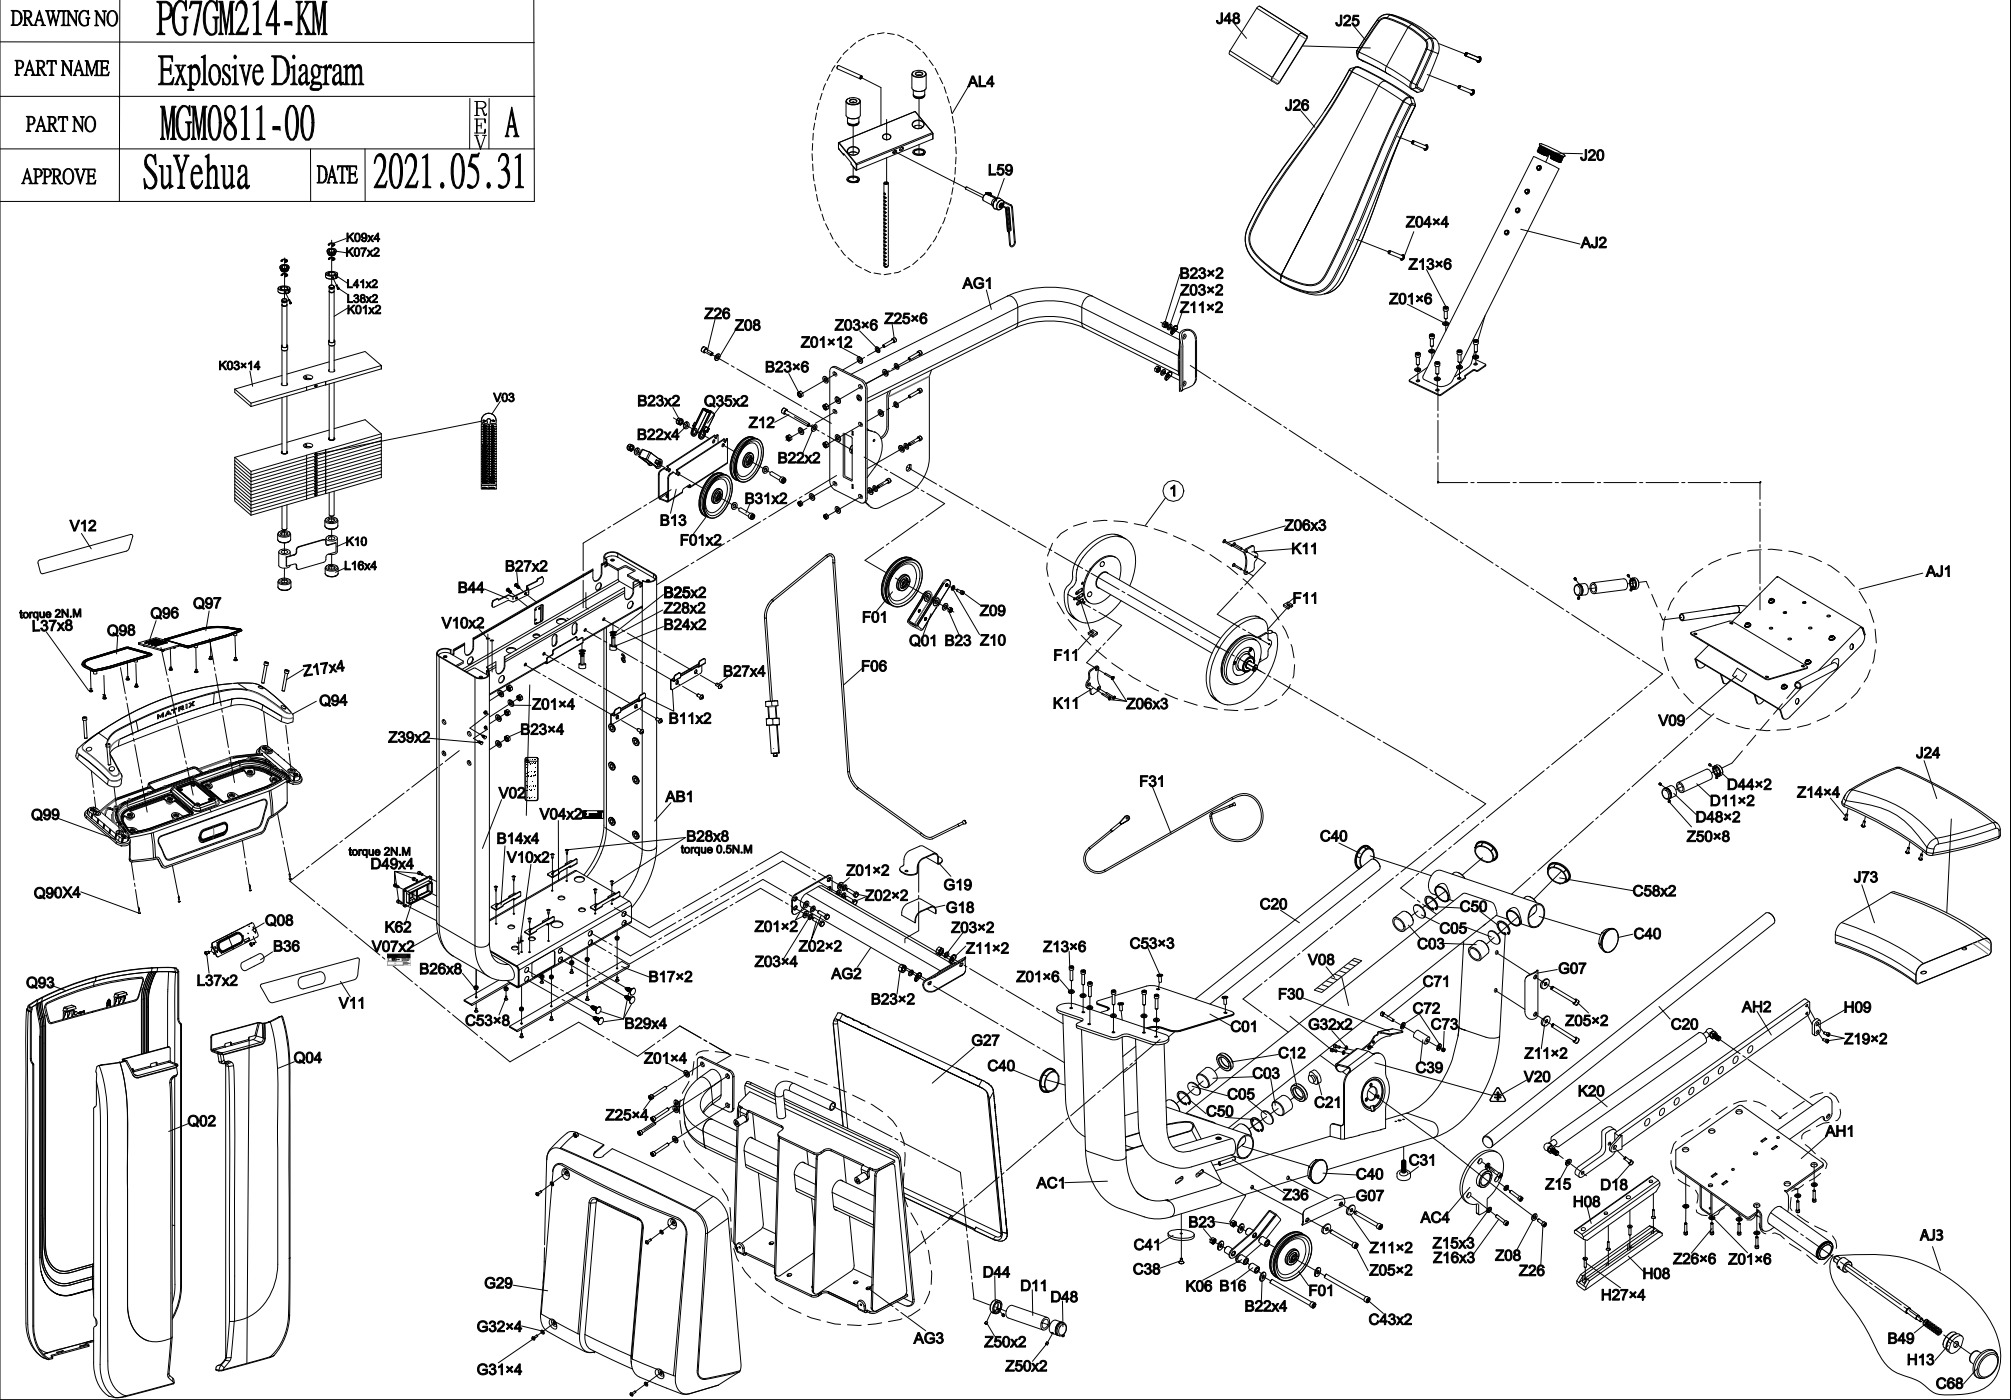

DRAWING NO	PG7GM214-KM		
PART NAME	Explosive Diagram		
PART NO	MGM0811-00	REV	A
APPROVE	SuYehua	DATE	2021.05.31

DRAWING NO	GM114-SF02		
PART NAME	Cam Set;GM114		
PART NO	See Chart	REV	A
APPROVE	ZREO	DATE	20190423

Part NO.	Color
1000413452	Iced Sliver
1000413453	Mat Black
1000413454	Platinum
1000413455	Polarized Titanium
1000413457	Lace White
1000413456	BlackGlossy
1000413458	Pearl White
1000440511	PF YELLOW RAL1023