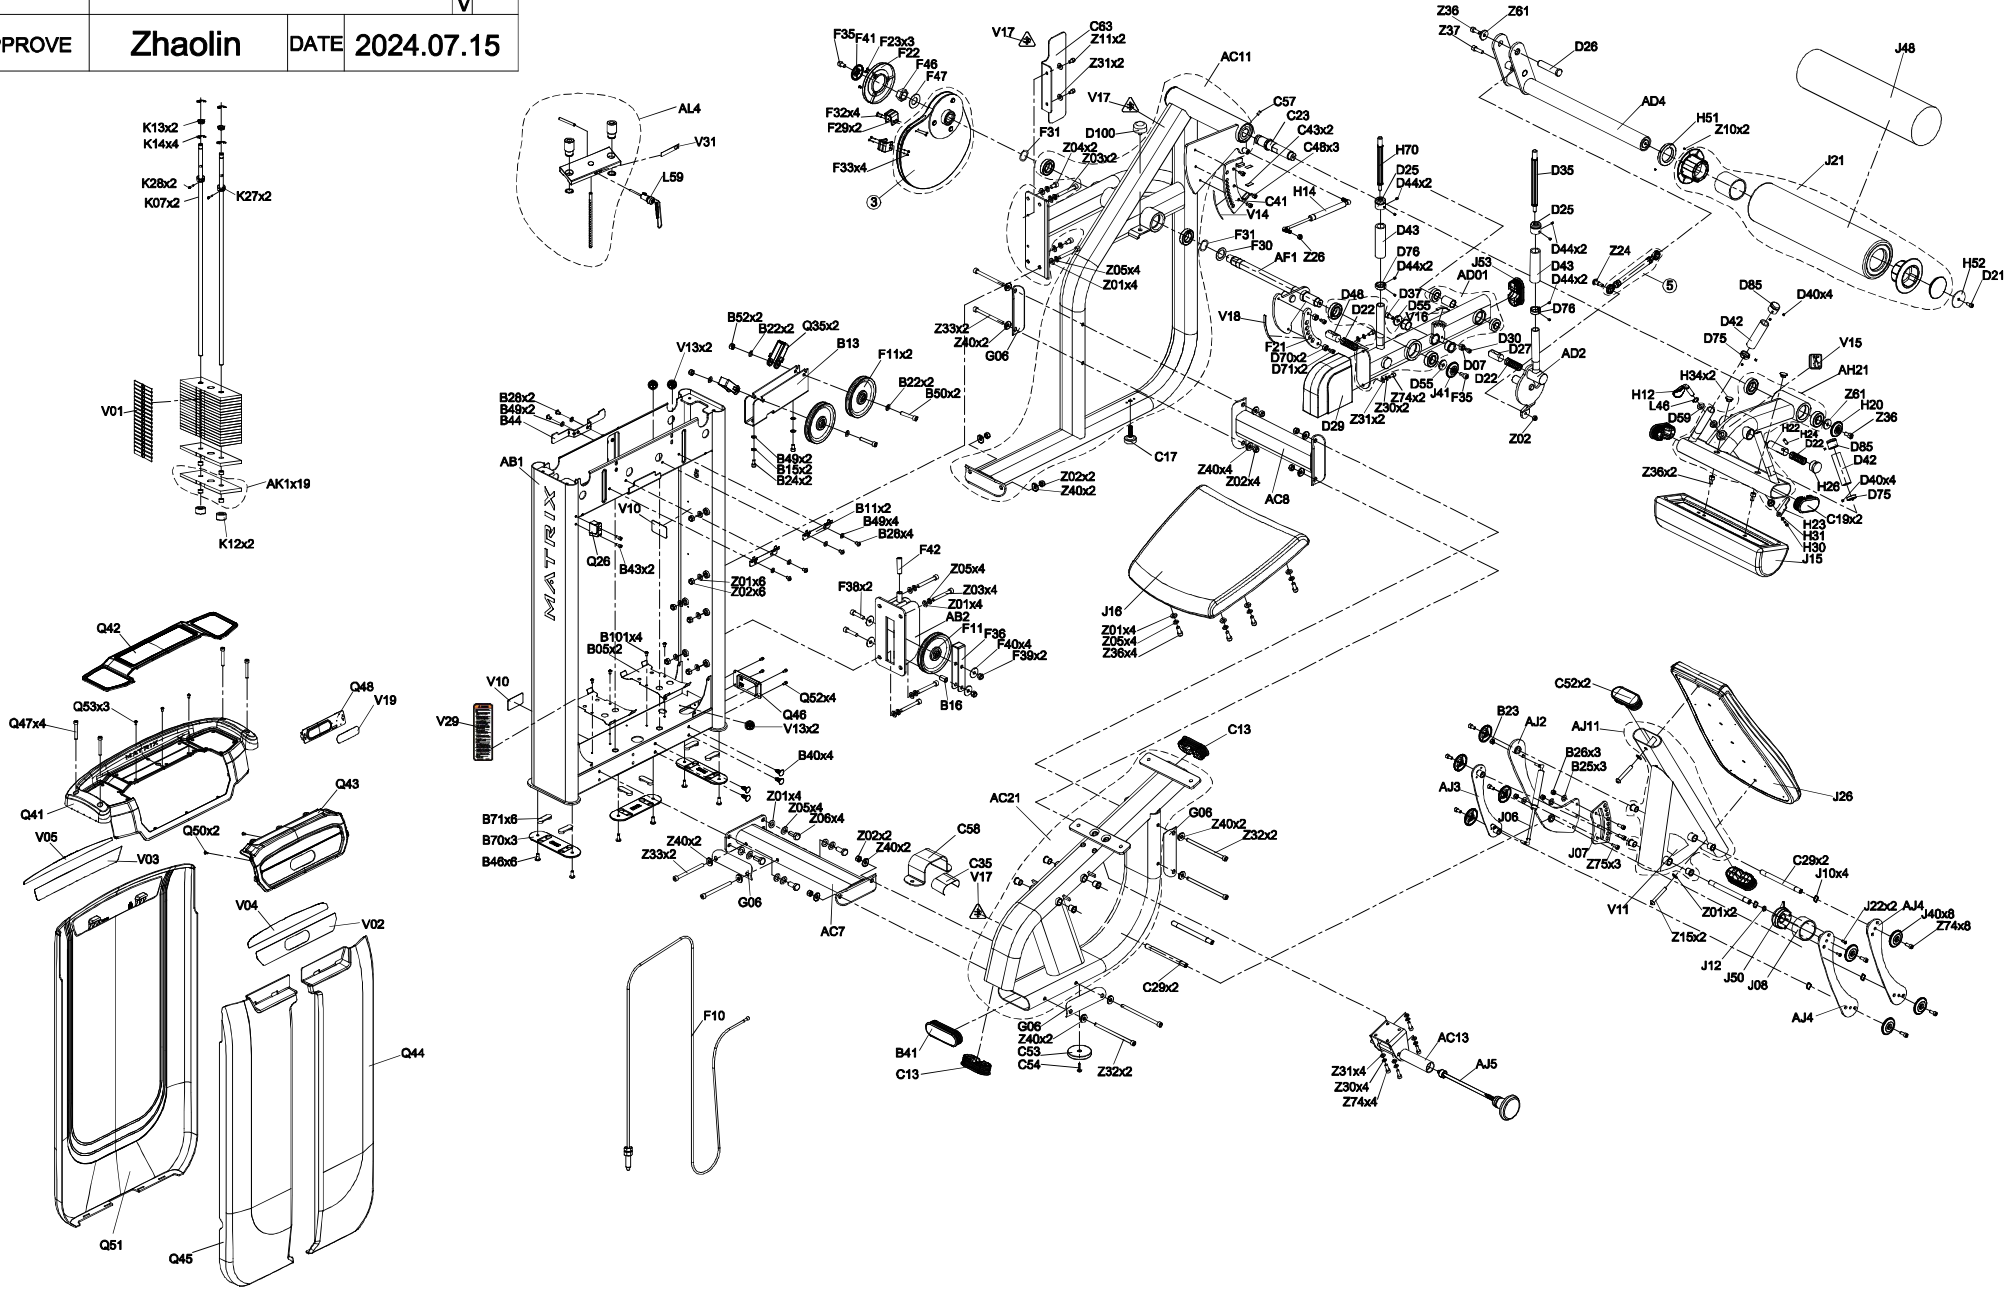

DRAWING NO	PG7GM219BH-KM		
PART NAME	Explosive Diagram		
PART NO	MGM0923-00	REV	A
APPROVE	Zhaolin	DATE	2024.07.15

DRAWING NO	GM119-AF02		
PART NAME	Cam set;Assembly		
PART NO	See Chart	REV	A
APPROVE	Harry	DATE	08.31.2020

Part NO.	Color
1000416708	Iced Sliver
1000416709	Platinum
1000416710	Polarized Titanium
1000416711	Lace White
1000416712	Pearl White
1000416713	Mat Black
1000416714	Black Glossy
1000427437	PF Purple
1000432476	OPF Purple
1000440784	PF Yellow RAL1023
1000458236	Graphite Gray

DRAWING NO	GM45-AD03		
PART NAME	Link Arm set;Assembly		
PART NO	See Chart	REV	A
APPROVE	Harry	DATE	08.31.2020

Part NO.	Color
1000320949	Iced Sliver
1000323157	Platinum
1000416680	Polarized Titanium
1000416681	Lace White
1000321320	Pearl White
1000322263	Mat Black
1000417047	Black Glossy
1000427432	PF Purple
1000432466	OPF Purple
1000440783	PF Yellow RAL1023
1000458231	Graphite Gray