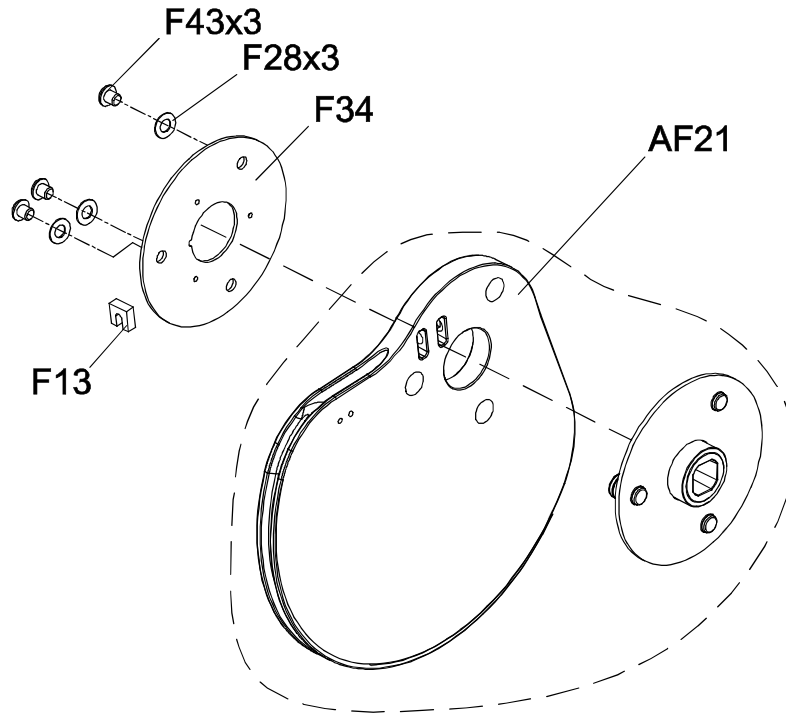

DRAWING NO	PG7GM219BH-KM		
PART NAME	Explosive Diagram		
PART NO	MGM0923-00	REV	A
APPROVE	Zhaolin	DATE	2024.07.15

DRAWING NO	GM119-AF02		
PART NAME	Cam set;Assembly		
PART NO	See Chart	REV	A
APPROVE	Harry	DATE	08.31.2020

Part NO.	Color
1000416708	Iced Sliver
1000416709	Platinum
1000416710	Polarized Titanium
1000416711	Lace White
1000416712	Pearl White
1000416713	Mat Black
1000416714	Black Glossy
1000427437	PF Purple
1000432476	OPF Purple
1000440784	PF Yellow RAL1023
1000458236	Graphite Gray

DRAWING NO	GM45-AD03		
PART NAME	Link Arm set;Assembly		
PART NO	See Chart	REV	A
APPROVE	Harry	DATE	08.31.2020

Part NO.	Color
1000320949	Iced Sliver
1000323157	Platinum
1000416680	Polarized Titanium
1000416681	Lace White
1000321320	Pearl White
1000322263	Mat Black
1000417047	Black Glossy
1000427432	PF Purple
1000432466	OPF Purple
1000440783	PF Yellow RAL1023
1000458231	Graphite Gray