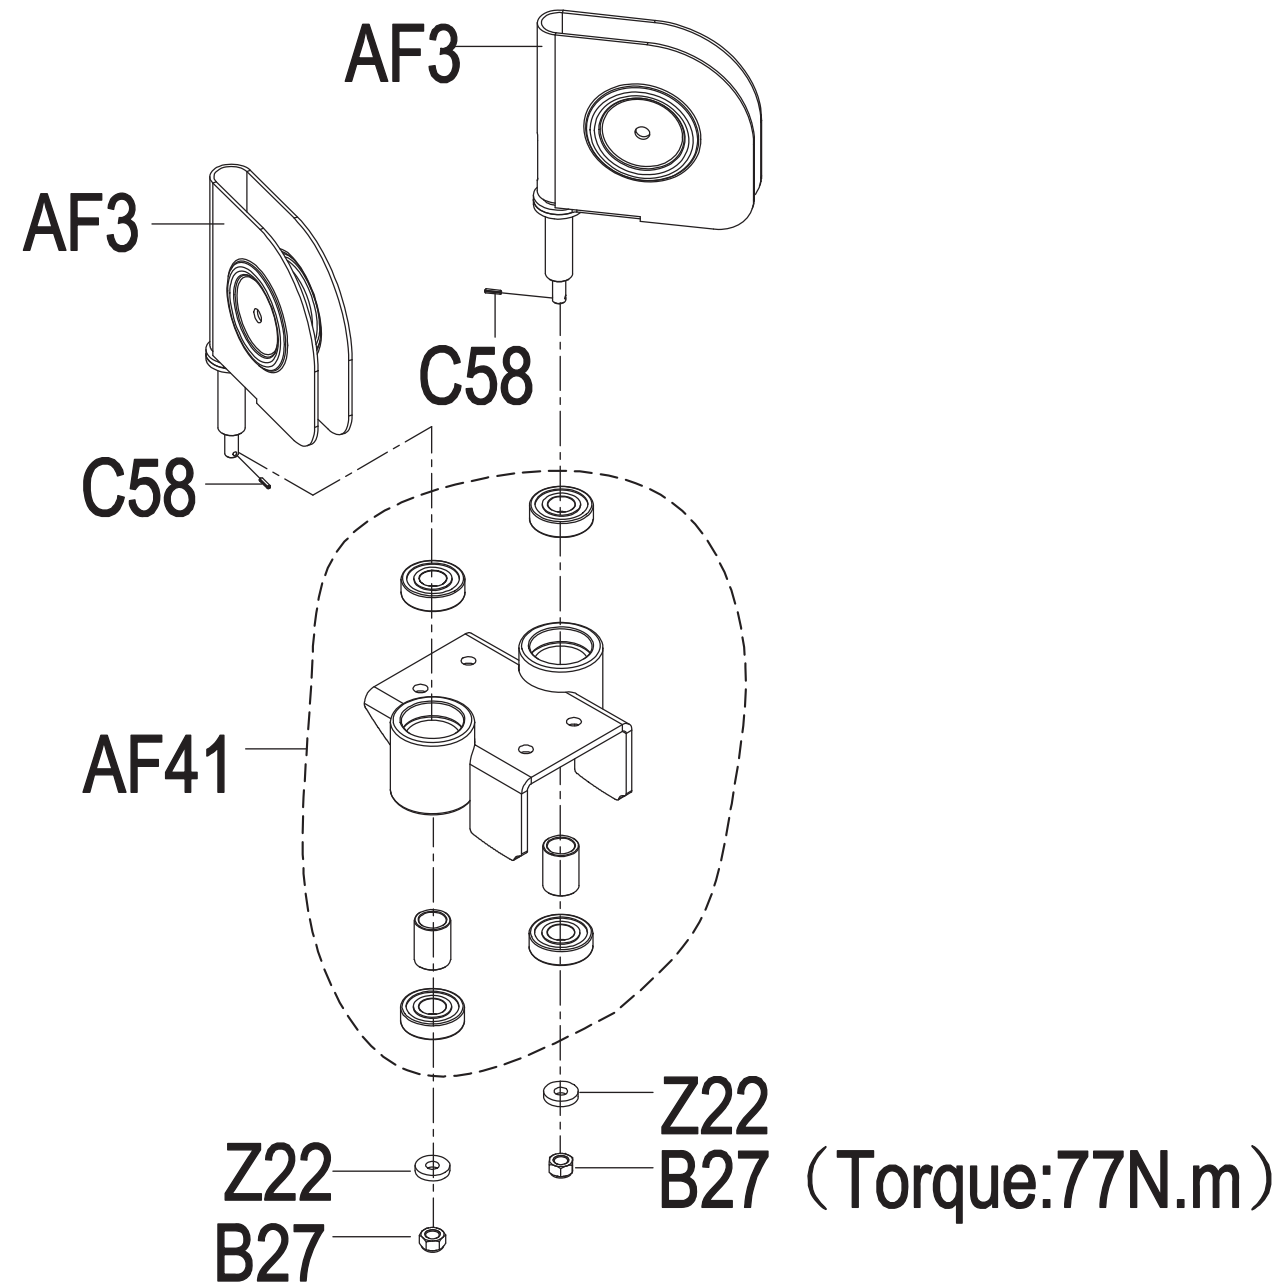

DRAWING NO	GM118-SF01		
PART NAME	Sliding Pulley Set		
PART NO	See Chart	REV	A
APPROVE	Harvey	DATE	08.12.2020

Part NO.	Color
1000416167	Iced Sliver
1000416168	Platinum
1000416169	Polarized Titanium
1000416171	Lace White
1000416172	Pearl White
1000416173	Mat Black
1000416174	Black Glossy
1000434107	O-PF Purple
1000440736	PF Yellow RAL1023
1000457668	Graphite Grey

DRAWING NO	GM218-SF02		
PART NAME	Pedal Arm set;left		
PART NO	See Chart	REV	A
APPROVE	Harvey	DATE	11.25.2020

Part NO.	Color
1000457709	Iced Sliver
1000457710	Platinum
1000457711	Polarized Titanium
1000457712	Lace White
1000457713	Pearl White
1000457714	Mat Black
1000457715	Black Glossy
1000457732	Graphite Grey

DRAWING NO	GM218-SF03		
PART NAME	Pedal Arm set;right		
PART NO	See Chart	REV	A
APPROVE	Harvey	DATE	11.25.2020

Part NO.	Color
1000457722	Iced Sliver
1000457723	Platinum
1000457724	Polarized Titanium
1000457725	Lace White
1000457726	Pearl White
1000457727	Mat Black
1000457728	Black Glossy
1000457733	Graphite Grey

DRAWING NO	GM118-SF04		
PART NAME	Swivel Axle Set		
PART NO	See Chart	REV	A
APPROVE	Harvey	DATE	08.12.2020

Part NO.	Color
1000416274	Iced Sliver
1000416275	Platinum
1000416276	Polarized Titanium
1000416277	Lace White
1000416278	Pearl White
1000416279	Mat Black
1000416280	Black Glossy
1000434183	O-PF Purple
1000440739	PF Yellow RAL1023
1000457739	Graphite Grey