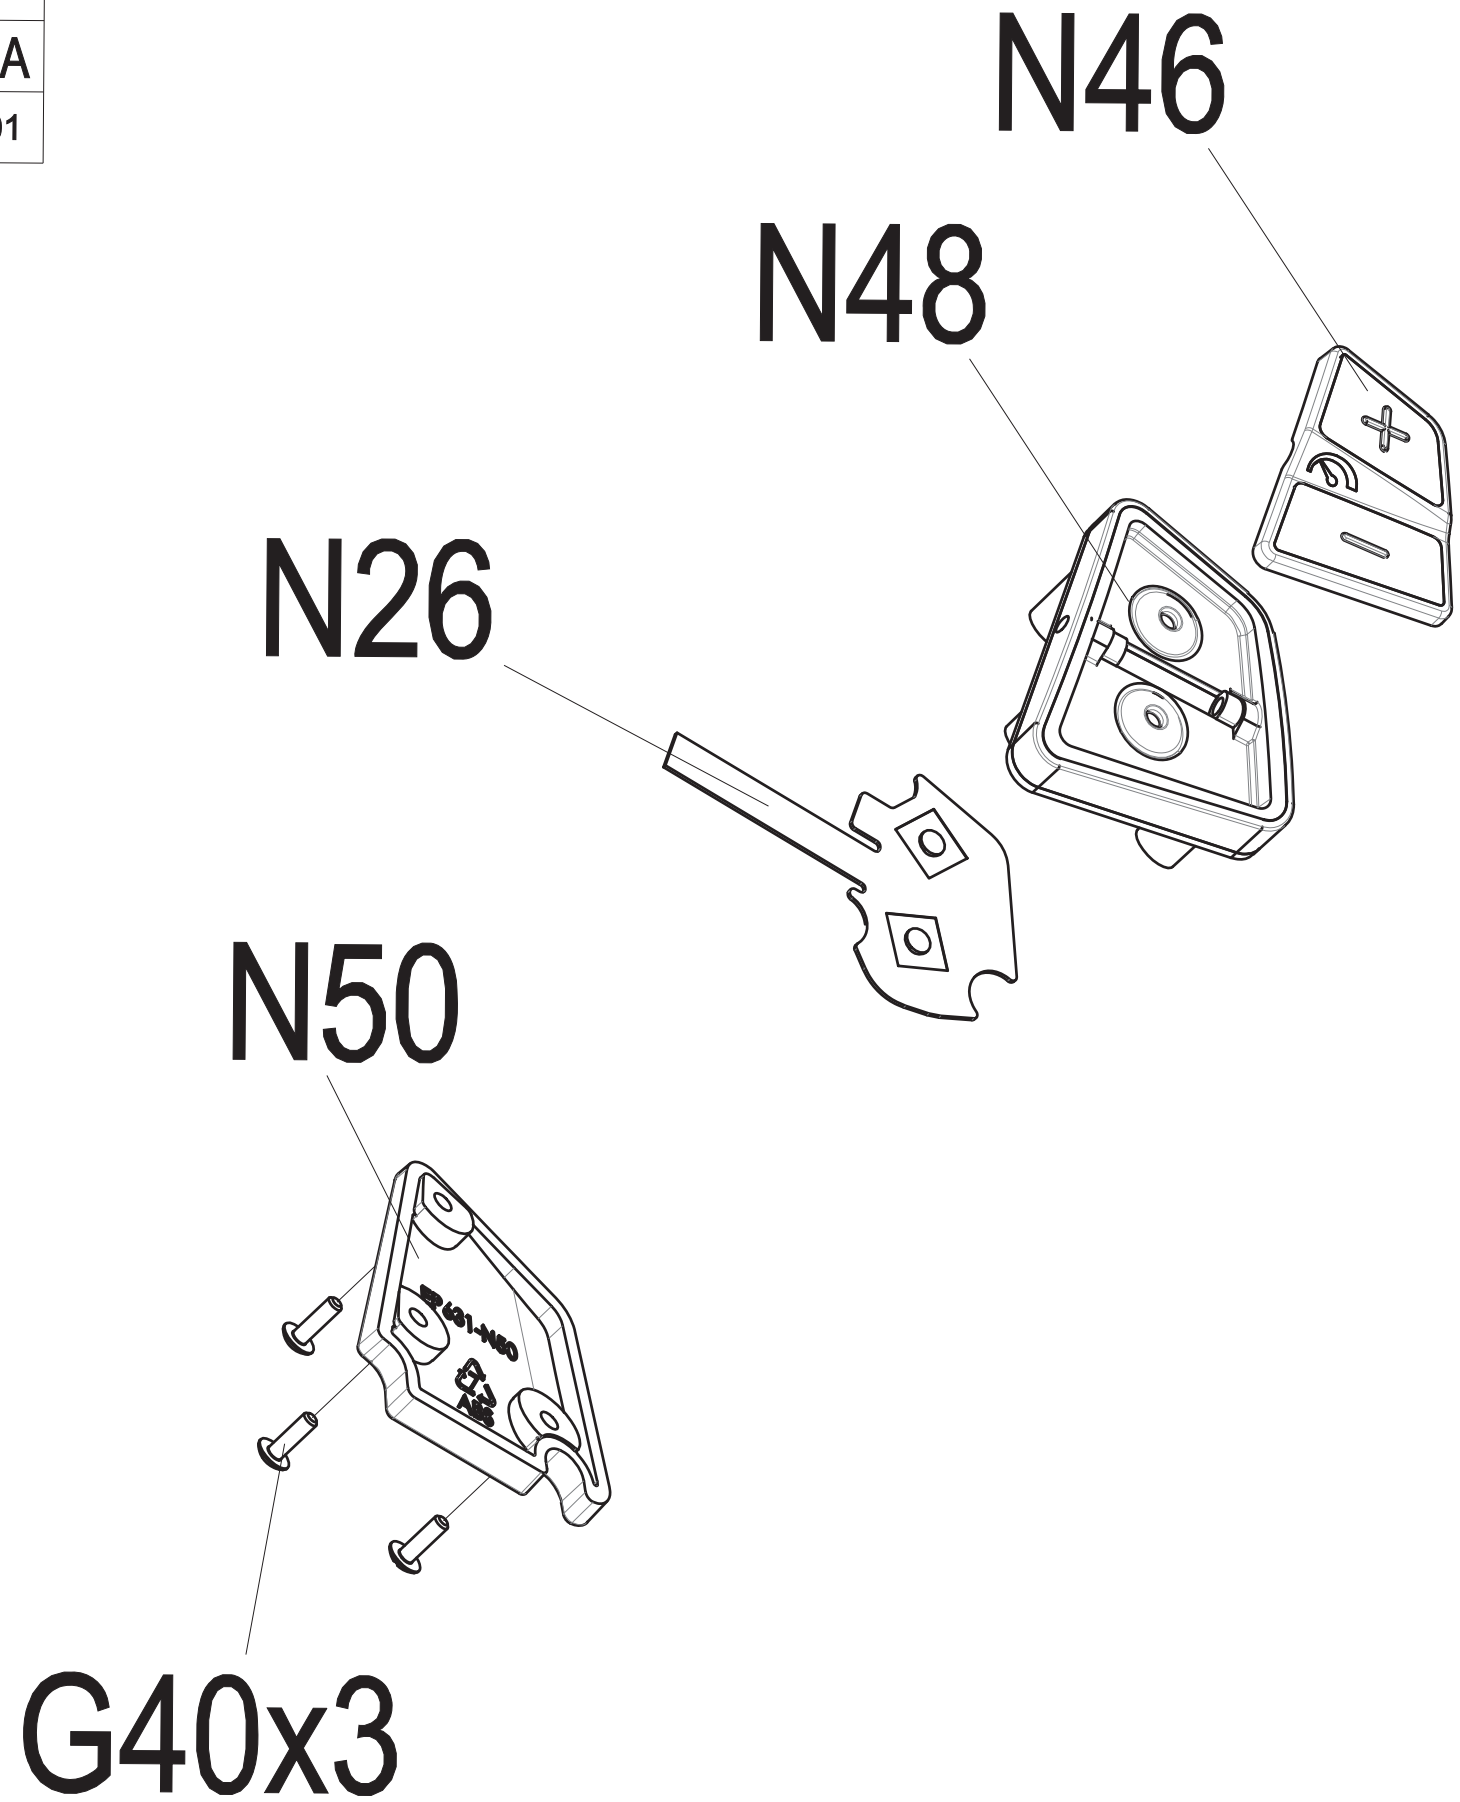

DRAWING NO	TM759-AG7		
PART NAME	Grip Set;Semi-Assy-L		
PART NO	1000450780	REV	A
APPROVE	SuYehua	DATE	2022.08.09

DRAWING NO	TM759-SF01		
PART NAME	Part Explosive Diagram		
PART NO	1000478849	REV	A
APPROVE	SuYehua	DATE	2022.08.09

DRAWING NO	TM759-AG8		
PART NAME	Grip Set;Semi-Assy-R		
PART NO	1000450781	REF	A
APPROVE	SuYehua	DATE	2022.06.01

DRAWING NO	TM759-SF02		
PART NAME	Part Explosive Diagram		
PART NO	1000478850	REV	A
APPROVE	SuYehua	DATE	2022.06.01

DRAWING NO	TM501-AN13		
PART NAME	Safety Switch Set		
PART NO	1000231246	REV	B
APPROVE	XUBW	DATE	121321

備註：組裝后總長度（含夾子/鑰匙圈）860~870mm
 Note:Length of assembly(Chip/Key ring)860~870mm