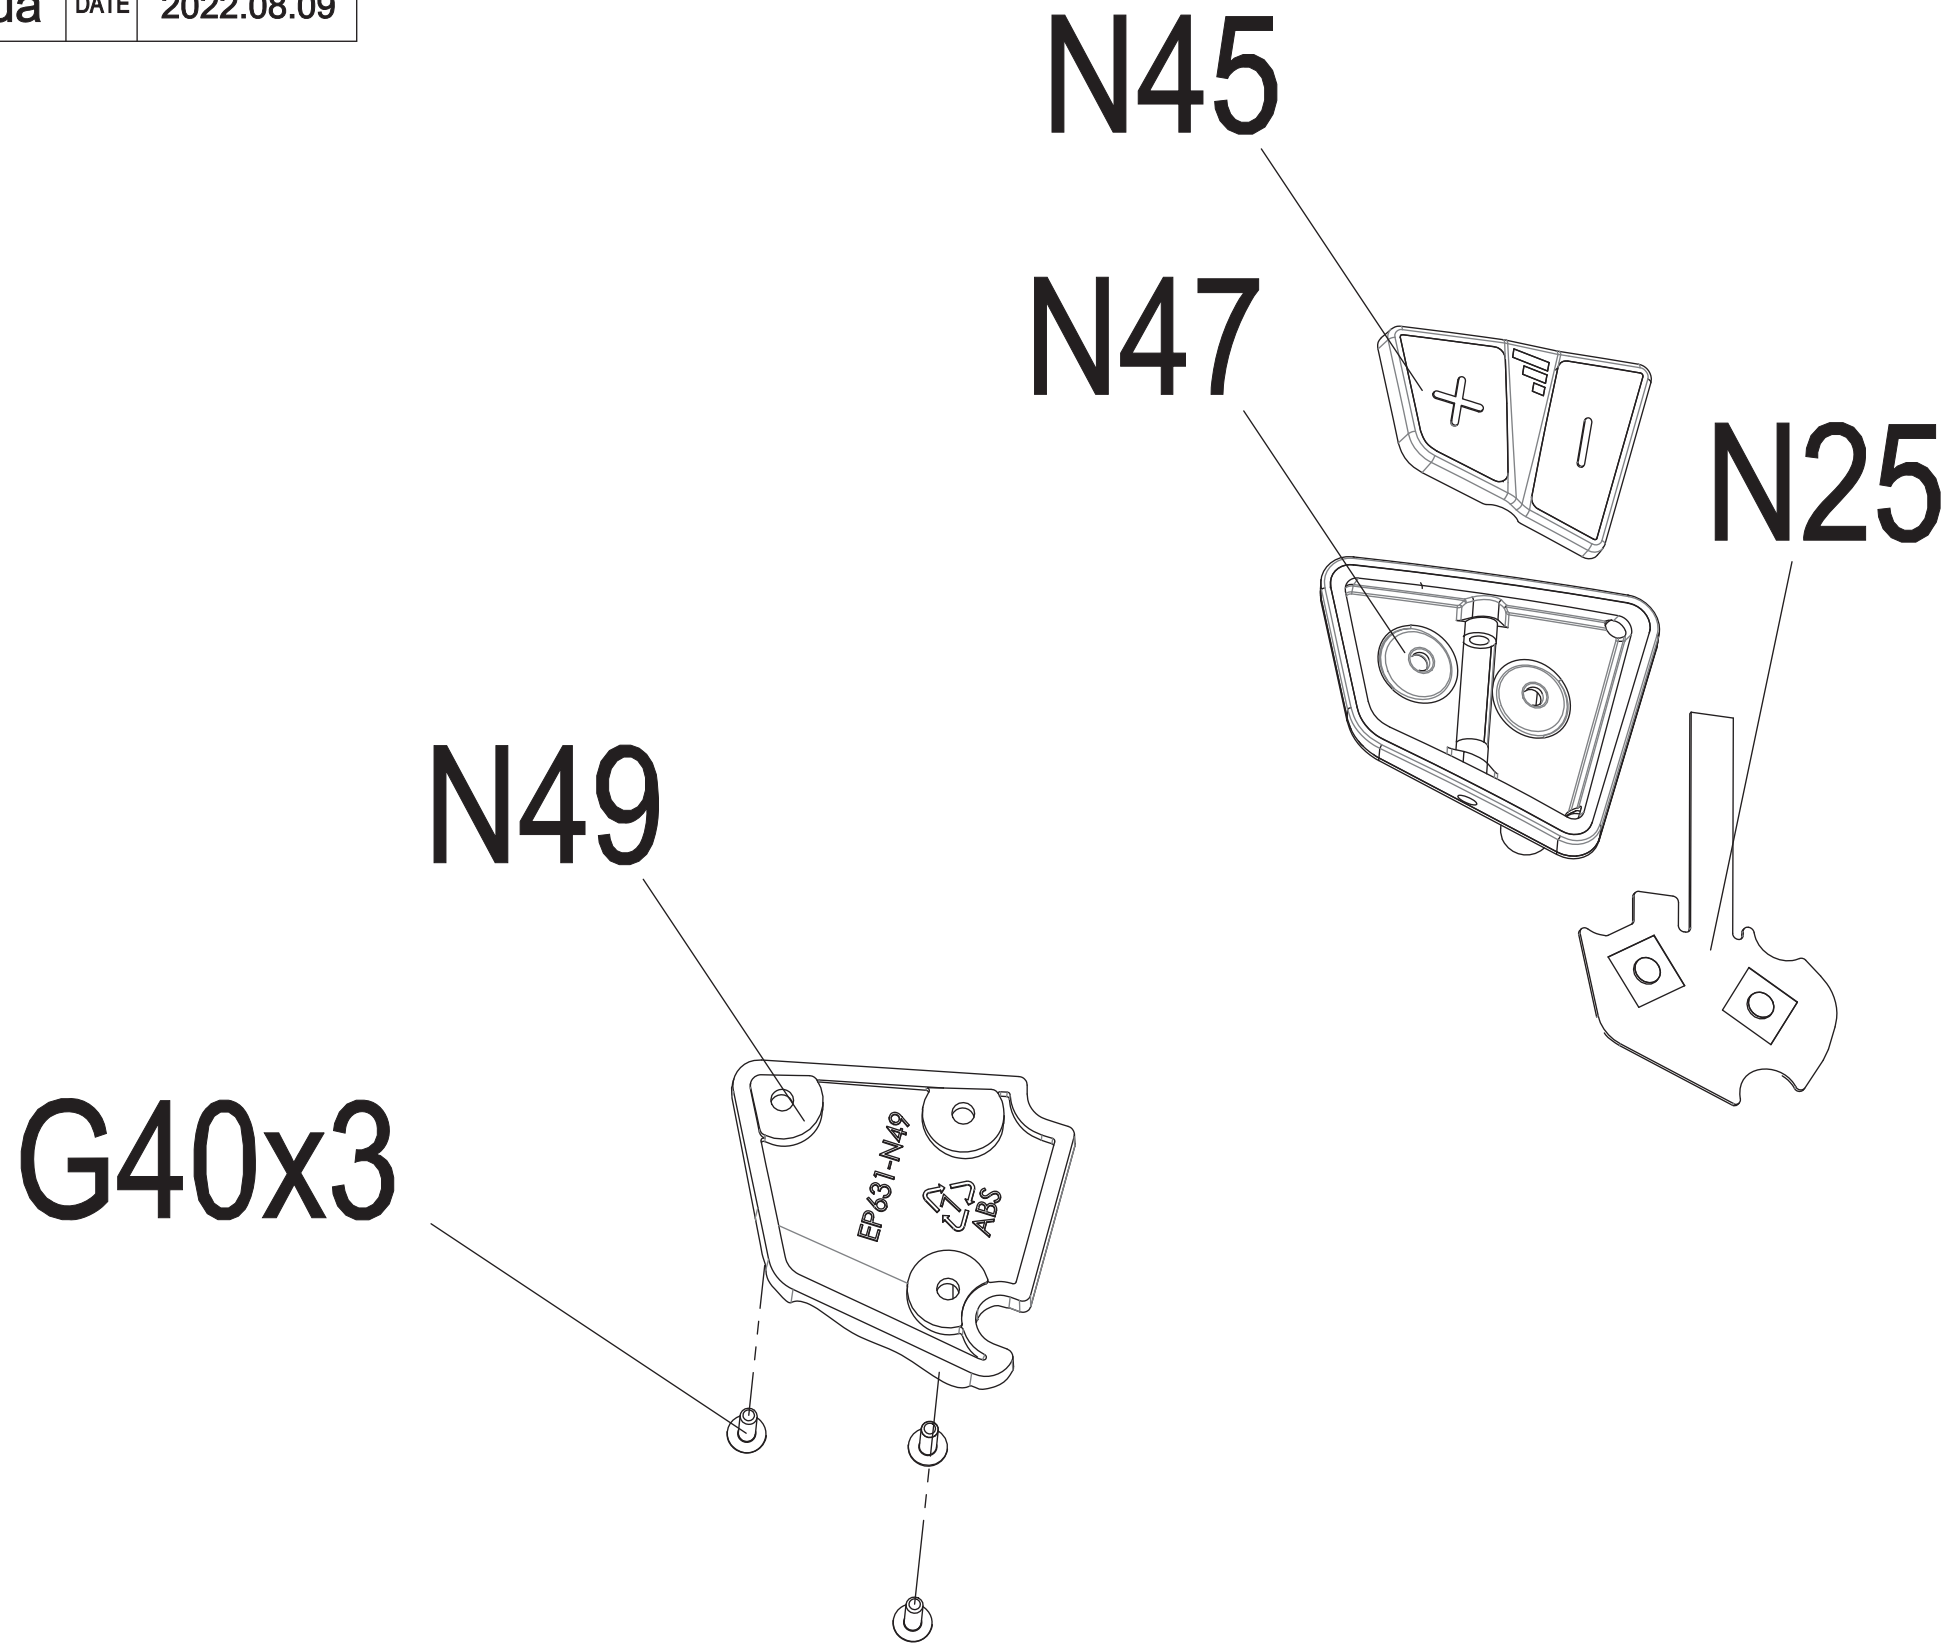

DRAWING NO	TM759-AG7		
PART NAME	Grip Set;Semi-Assy-L		
PART NO	1000450780	REV	A
APPROVE	SuYehua	DATE	2022.08.09

DRAWING NO	TM759-SF01		
PART NAME	Part Explosive Diagram		
PART NO	1000478849	REV	A
APPROVE	SuYehua	DATE	2022.08.09

DRAWING NO	TM759-AG8		
PART NAME	Grip Set;Semi-Assy-R		
PART NO	1000450781	REF	A
APPROVE	SuYehua	DATE	2022.06.01

DRAWING NO	TM759-SF02		
PART NAME	Part Explosive Diagram		
PART NO	1000478850	REV	A
APPROVE	SuYehua	DATE	2022.06.01

DRAWING NO	TM501-AN13		
PART NAME	Safety Switch Set		
PART NO	1000231246	REV	B
APPROVE	XUBW	DATE	121321

備註：組裝后總長度（含夾子/鑰匙圈）860~870mm
 Note:Length of assembly(Chip/Key ring)860~870mm