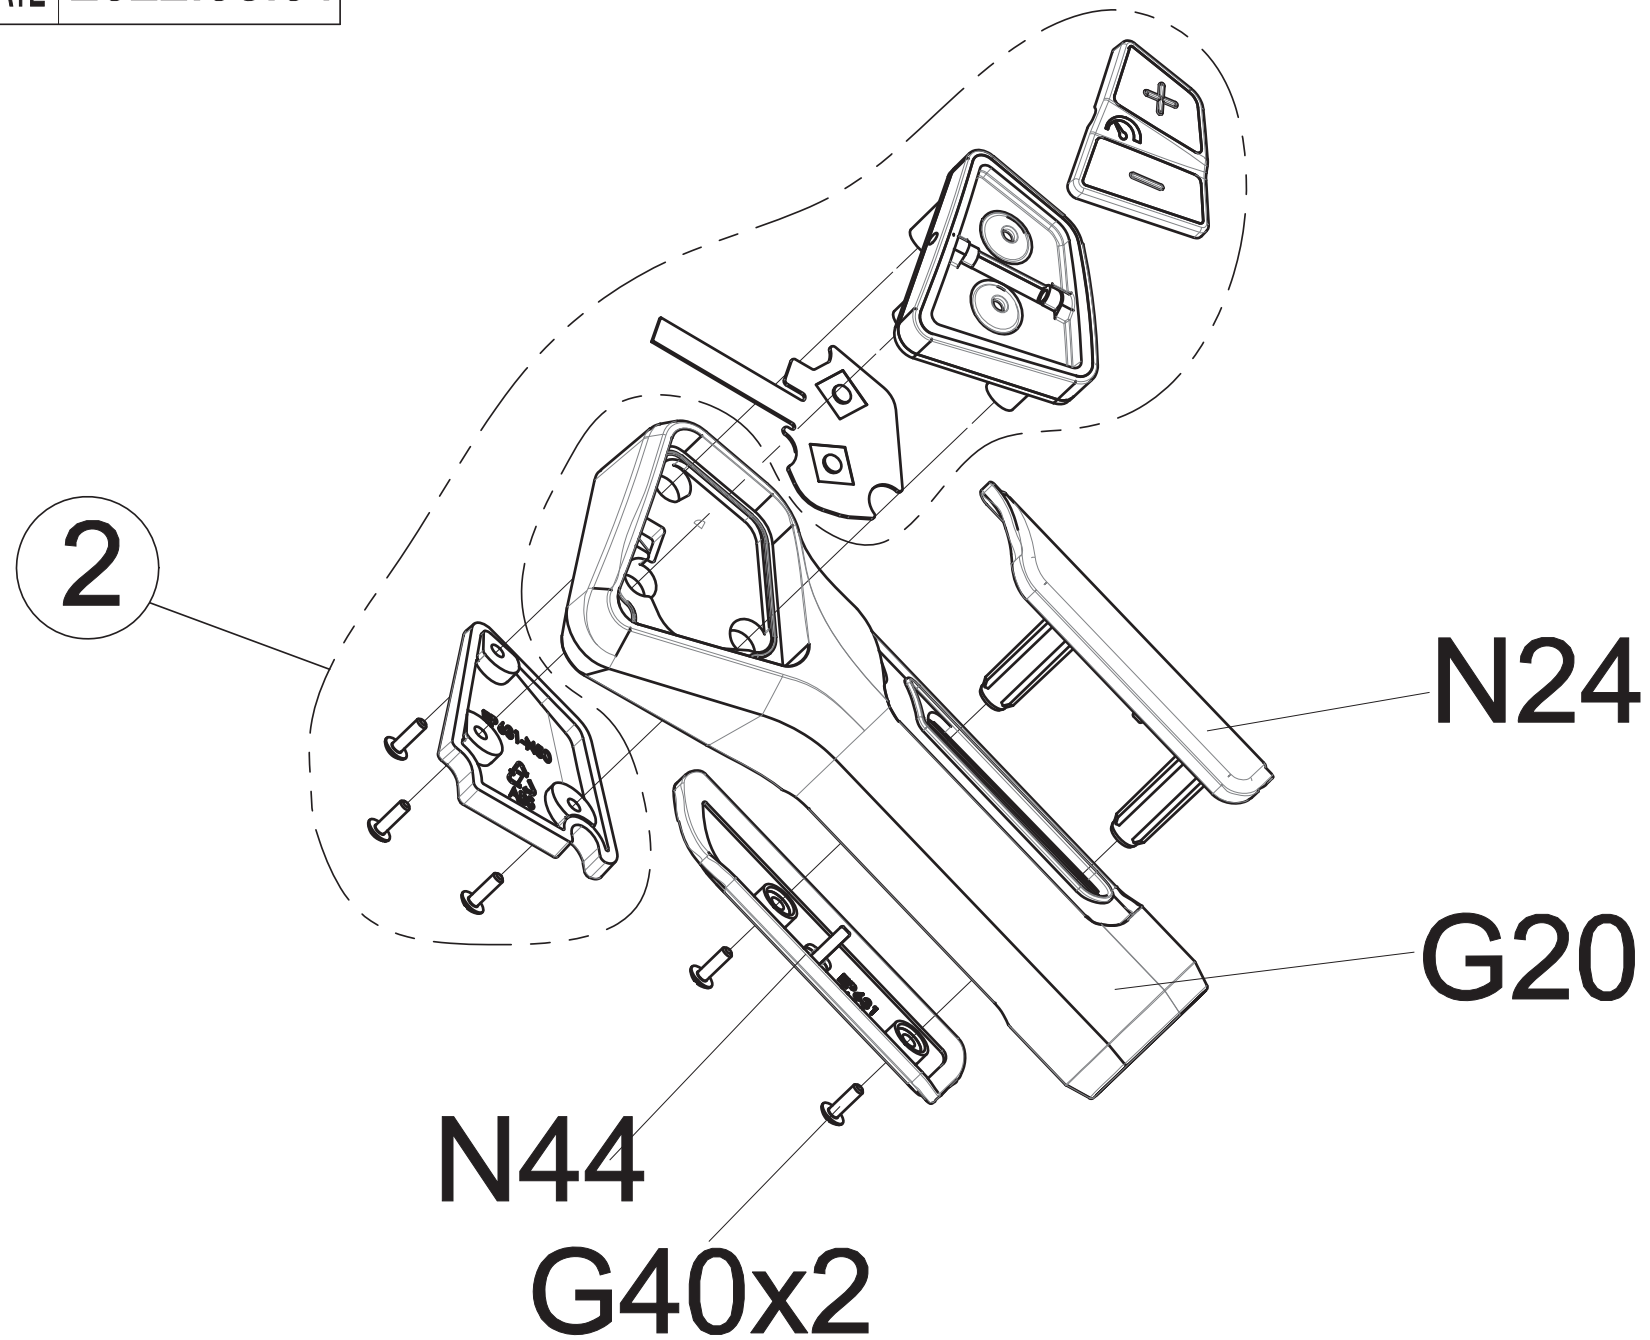

DRAWING NO	TM759-AG7		
PART NAME	Grip Set;Semi-Assy-L		
PART NO	1000450780	REV	A
APPROVE	SuYehua	DATE	2022.08.09

DRAWING NO	TM759-SF01		
PART NAME	Part Explosive Diagram		
PART NO	1000478849	REV	A
APPROVE	SuYehua	DATE	2022.08.09

DRAWING NO	TM759-AG8		
PART NAME	Grip Set;Semi-Assy-R		
PART NO	1000450781	REF	A
APPROVE	SuYehua	DATE	2022.06.01

DRAWING NO	TM759-SF02		
PART NAME	Part Explosive Diagram		
PART NO	1000478850	REV	A
APPROVE	SuYehua	DATE	2022.06.01

DRAWING NO	TM501-AN13		
PART NAME	Safety Switch Set		
PART NO	1000231246	REV	B
APPROVE	XUBW	DATE	121321

備註：組裝后總長度（含夾子/鑰匙圈）860~870mm
 Note:Length of assembly(Chip/Key ring)860~870mm