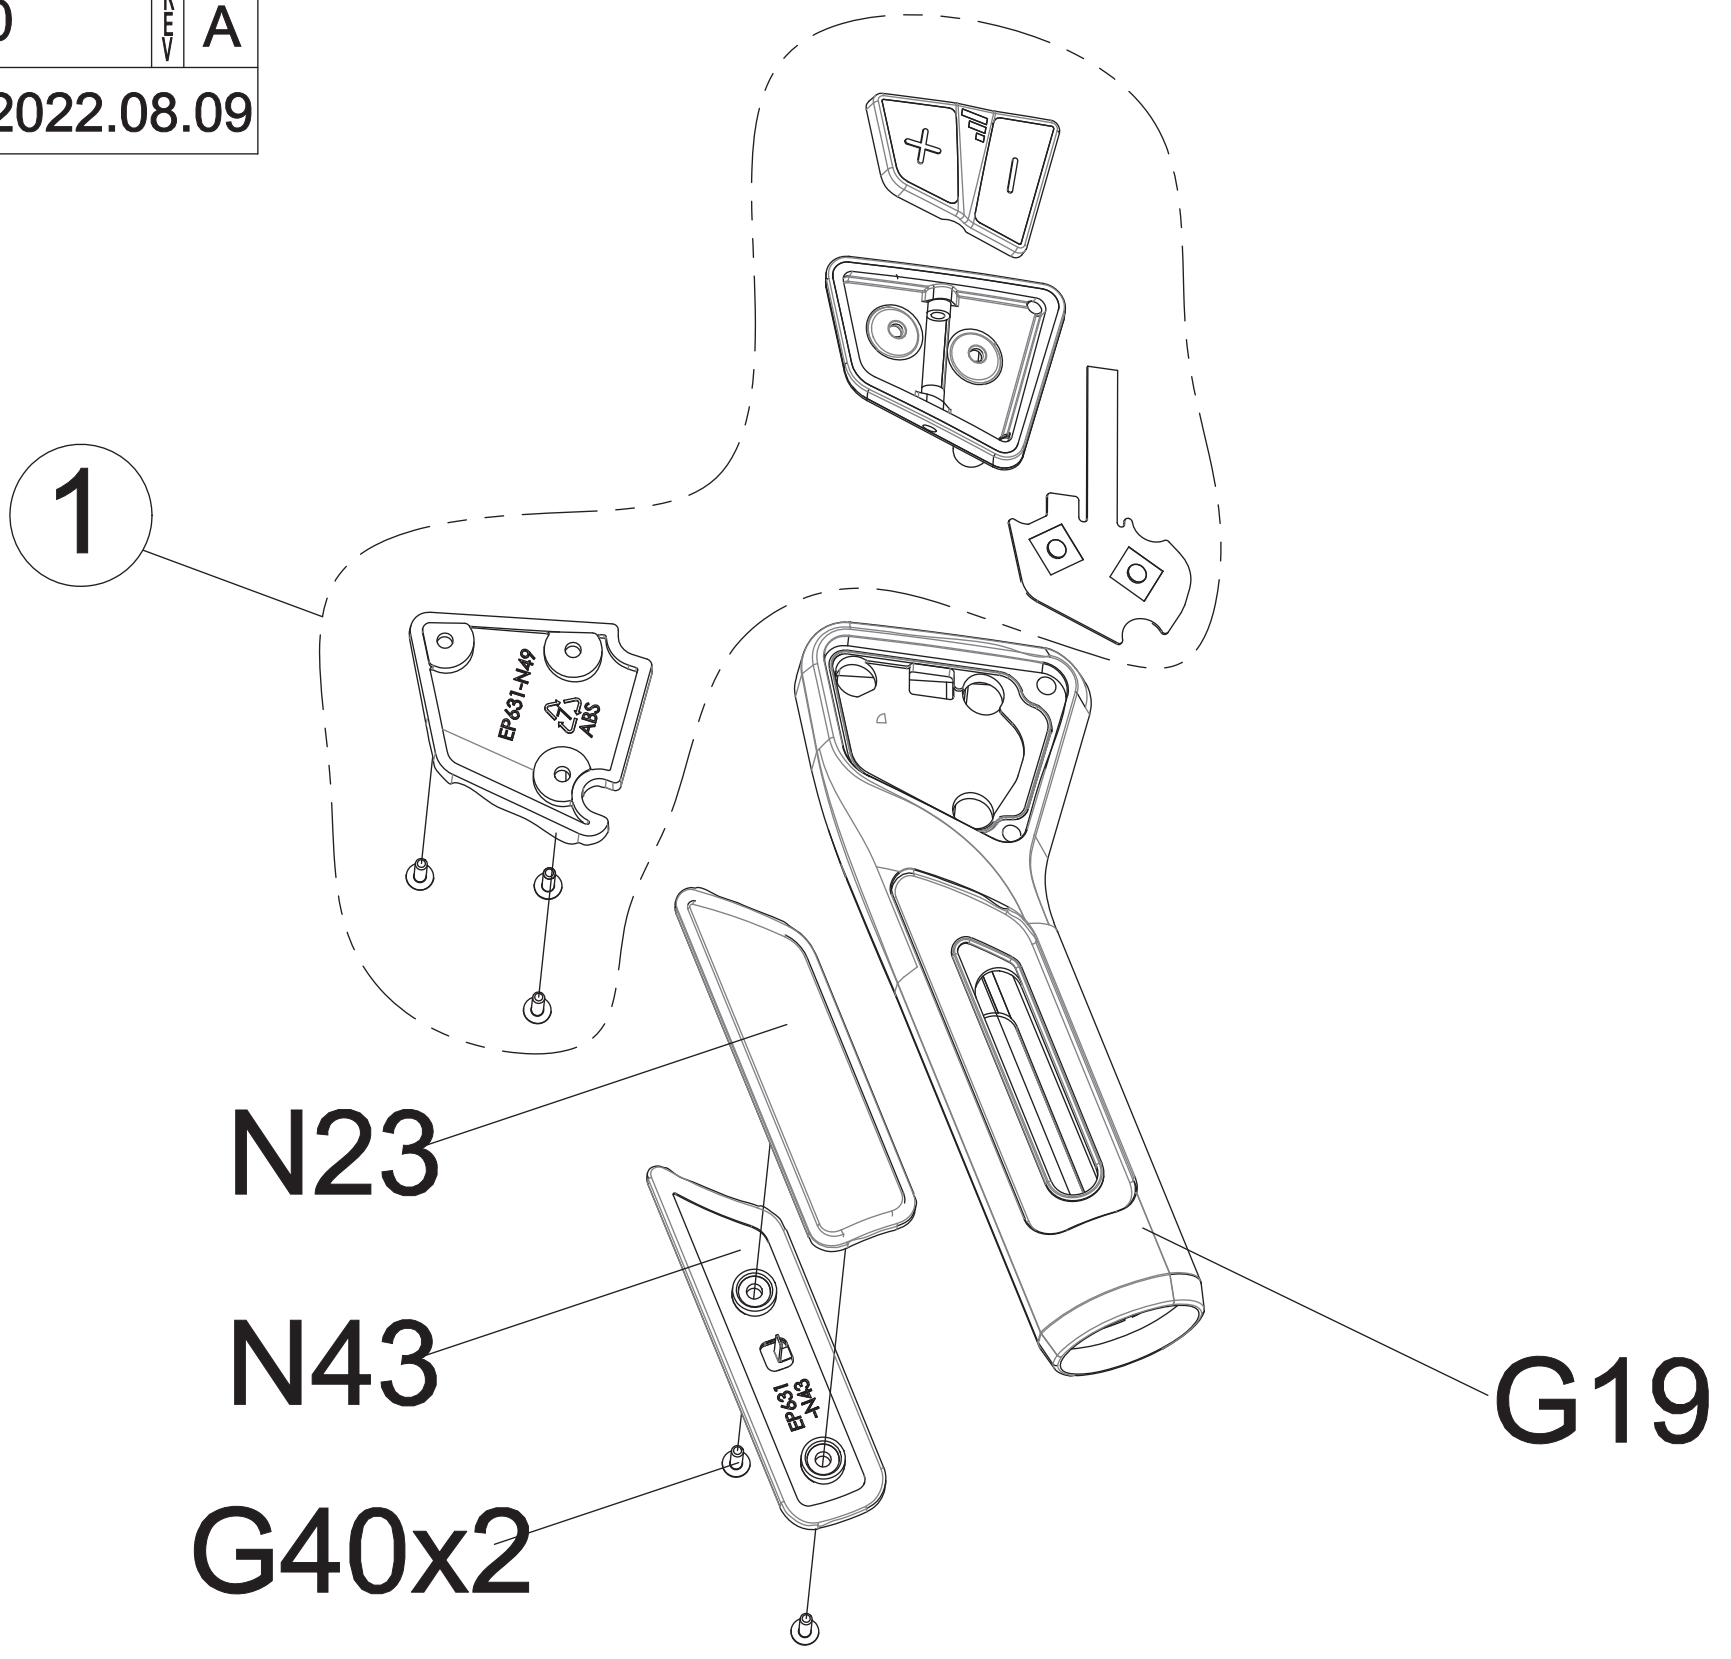

DRAWING NO	TM759-AG7		
PART NAME	Grip Set;Semi-Assy-L		
PART NO	1000450780	REV	A
APPROVE	SuYehua	DATE	2022.08.09

DRAWING NO	TM759-SF01		
PART NAME	Part Explosive Diagram		
PART NO	1000478849	REV	A
APPROVE	SuYehua	DATE	2022.08.09

DRAWING NO	TM759-AG8		
PART NAME	Grip Set;Semi-Assy-R		
PART NO	1000450781	REF	A
APPROVE	SuYehua	DATE	2022.06.01

DRAWING NO	TM759-SF02		
PART NAME	Part Explosive Diagram		
PART NO	1000478850	REV	A
APPROVE	SuYehua	DATE	2022.06.01

DRAWING NO	TM501-AN13		
PART NAME	Safety Switch Set		
PART NO	1000231246	REV	B
APPROVE	XUBW	DATE	121321

備註：組裝后總長度（含夾子/鑰匙圈）860~870mm
 Note:Length of assembly(Chip/Key ring)860~870mm