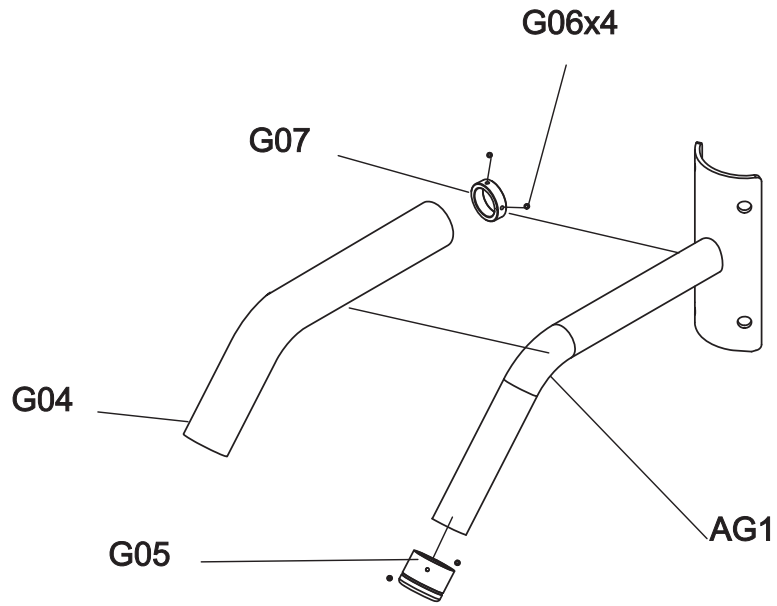

DRAWING NO	MS24B-SF02	
PART NAME	Handle Set	
PART NO	See Chart	SCALE A
APPROVE	Qiao Chuanli	DATE 2023.01.12

Part NO.	Color
1000354810	Iced Sliver
1000354819	Mat Black
1000354814	Lace White
1000354812	Black Glossy
1000354816	Polarized Titanium
1000354825	Platinum
1000449243	Blue PT300C
1000486662	Pearl White
1000486618	Graphite Gray

DRAWING NO	MS10B-SF05		
PART NAME	Support Set;Pulley		
PART NO	SEE CHART		
APPROVE	Qiao Chuanli	DATE	2023. 11. 23

COLOR	PART NO.
DEFAULT	1000302144
ICED SLIVER	1000425672
Platinum	1000465777
Polarized Titanium	1000465778
Lace White	1000465779
Black Matte	1000465780
Black Glossy	1000465781
Pearl White	1000501023
Graphite Gray	1000501026

DRAWING NO	
PART NAME	GRIP SET;MS20
PART NO	089904
APPROVE	Ares
DATE	09/12/13
	REV A