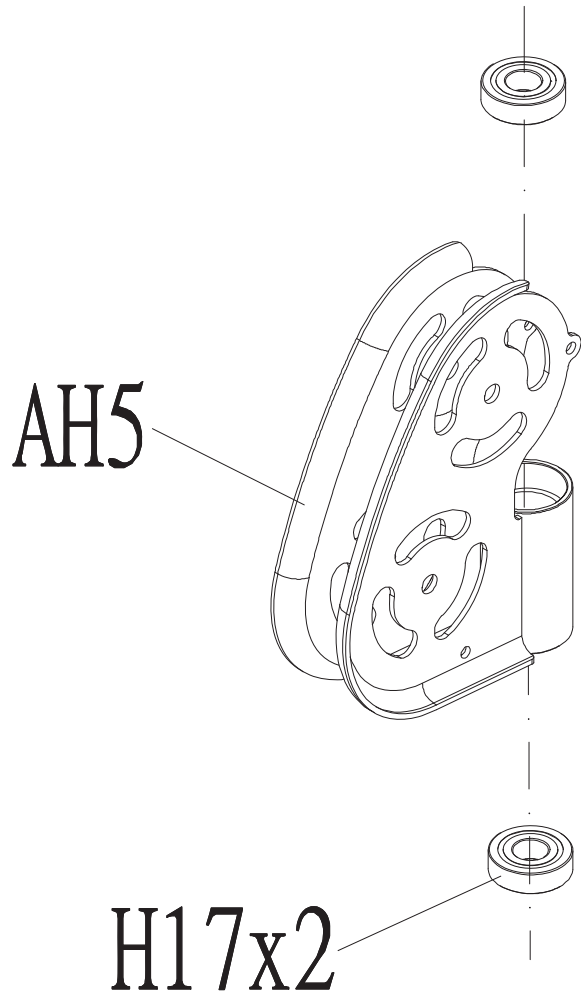

DRAWING NO	MS24B-SF02	
PART NAME	Handle Set	
PART NO	See Chart	SCALE A
APPROVE	Qiao Chuanli	DATE 2023.01.12

Part NO.	Color
1000354810	Iced Sliver
1000354819	Mat Black
1000354814	Lace White
1000354812	Black Glossy
1000354816	Polarized Titanium
1000354825	Platinum
1000449243	Blue PT300C
1000486662	Pearl White
1000486618	Graphite Gray

DRAWING NO	MS10B-SF05		
PART NAME	Support Set;Pulley		
PART NO	SEE CHART		
APPROVE	Qiao Chuanli	DATE	2023. 11. 23

COLOR	PART NO.
DEFAULT	1000302144
ICED SLIVER	1000425672
Platinum	1000465777
Polarized Titanium	1000465778
Lace White	1000465779
Black Matte	1000465780
Black Glossy	1000465781
Pearl White	1000501023
Graphite Gray	1000501026

DRAWING NO	
PART NAME	GRIP SET;MS20
PART NO	089904
APPROVE	Ares
DATE	09/12/13
	REV A