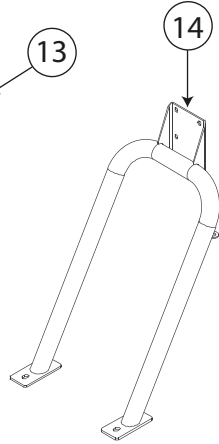

TITLE: <b>EXP VIEW DWG- BFX M5 COLLEGIATE U OF M</b>			
DRAWN J. Morgan	DOC. PART NO. 100719-W	PRODUCT SKU NO. 100719	REV. E
DATE 10/02/2017			

16