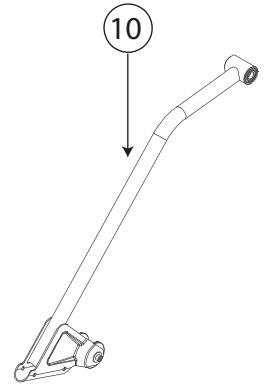

TITLE: <b>EXP VIEW DWG- BFX M5 COLLEGIATE U OF M</b>			
DRAWN J. Morgan	DOC. PART NO. 100719-W	PRODUCT SKU NO. 100719	REV. E
DATE 10/02/2017			

16