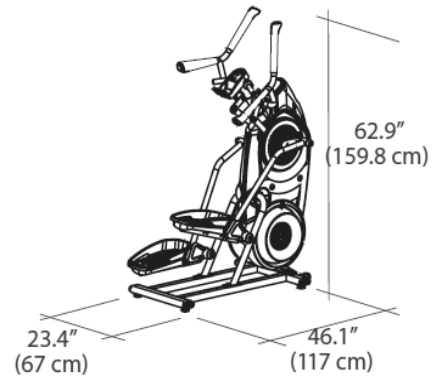

TITLE: <b>EXP VIEW DWG- BFX M5 COLLEGIATE U OF M</b>			
DRAWN J. Morgan	DOC. PART NO. 100719-W	PRODUCT SKU NO. 100719	REV. E
DATE 10/02/2017			

16