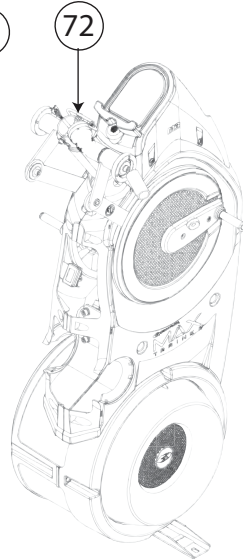

TITLE: <b>EXP VIEW DWG- BFX M5 COLLEGIATE U OF M</b>			
DRAWN J. Morgan	DOC. PART NO. 100719-W	PRODUCT SKU NO. 100719	REV. E
DATE 10/02/2017			

16