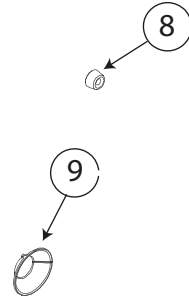

TITLE: <b>EXP VIEW DWG- BFX M5 COLLEGIATE U OF M</b>			
DRAWN J. Morgan	DOC. PART NO. 100719-W	PRODUCT SKU NO. 100719	REV. E
DATE 10/02/2017			

16