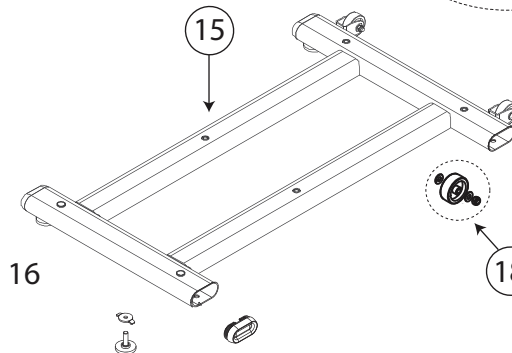

TITLE: <b>EXP VIEW DWG- BFX M5 COLLEGIATE U OF M</b>			
DRAWN J. Morgan	DOC. PART NO. 100719-W	PRODUCT SKU NO. 100719	REV. E
DATE 10/02/2017			

16