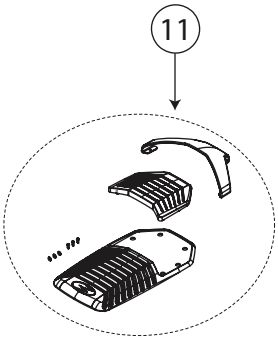

TITLE: <b>EXP VIEW DWG- BFX M5 COLLEGIATE U OF M</b>			
DRAWN J. Morgan	DOC. PART NO. 100719-W	PRODUCT SKU NO. 100719	REV. E
DATE 10/02/2017			

16