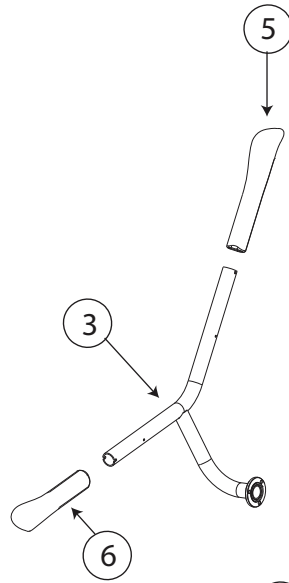

TITLE: <b>EXP VIEW DWG- BFX M5 COLLEGIATE U OF M</b>			
DRAWN J. Morgan	DOC. PART NO. 100719-W	PRODUCT SKU NO. 100719	REV. E
DATE 10/02/2017			

16