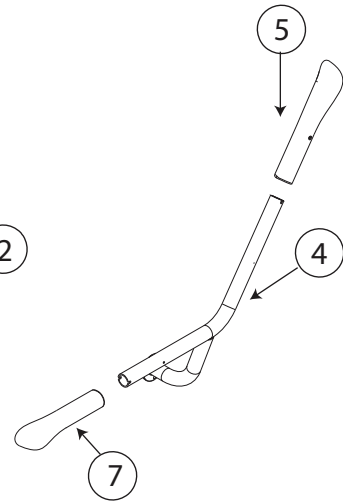

TITLE: <b>EXP VIEW DWG- BFX M5 COLLEGIATE U OF M</b>			
DRAWN J. Morgan	DOC. PART NO. 100719-W	PRODUCT SKU NO. 100719	REV. E
DATE 10/02/2017			

16