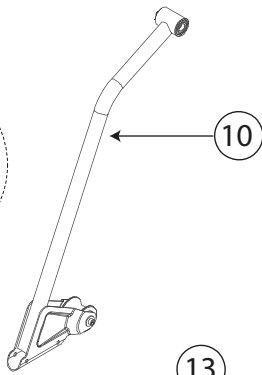

TITLE: <b>EXP VIEW DWG- BFX M5 COLLEGIATE U OF M</b>			
DRAWN J. Morgan	DOC. PART NO. 100719-W	PRODUCT SKU NO. 100719	REV. E
DATE 10/02/2017			

16