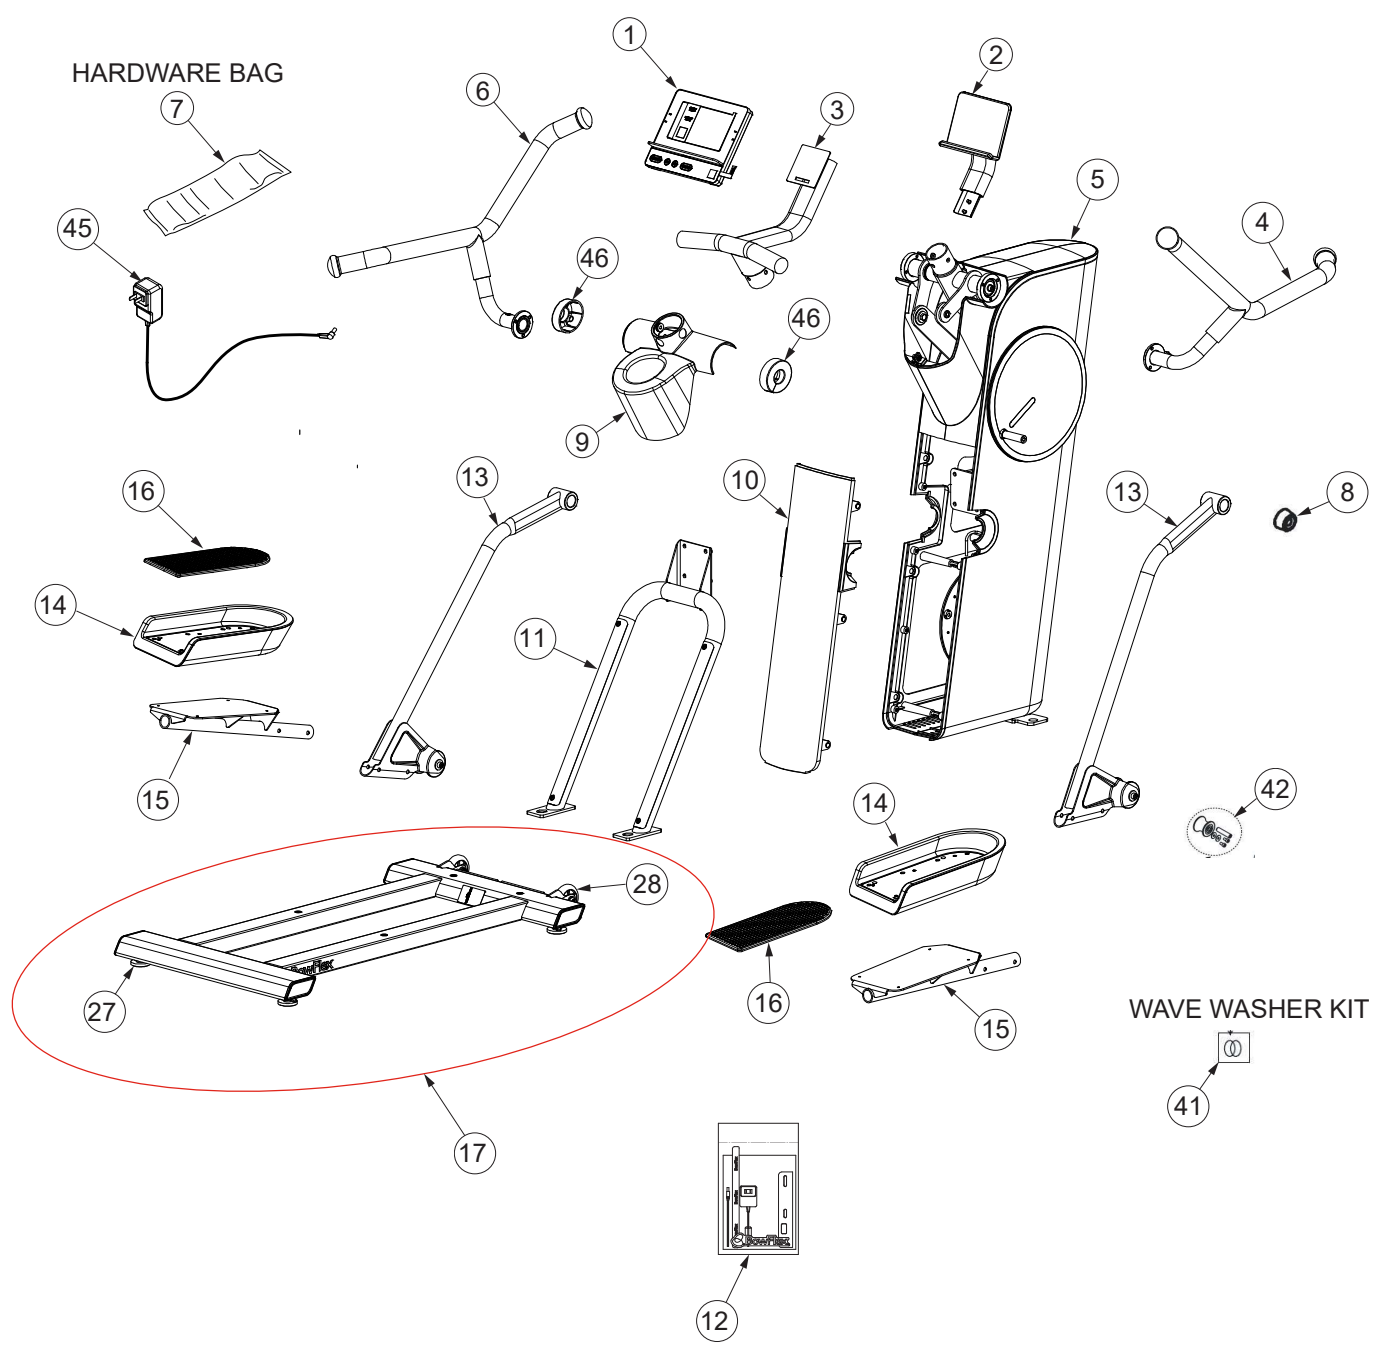

TITLE: WARRANTY BOM, BFX MAX TRAINER SE, SINGLE BOX			
DRAWN: D.FORSTERER	DOC. PART NO. 101015-W	PRODUCT SKU NO. 101015	REV. D
DATE 8/2/2023			

NOTES:
1. MOUNTING HARDWARE INCLUDED

20 SEE NOTE 1

21 SEE NOTE 1