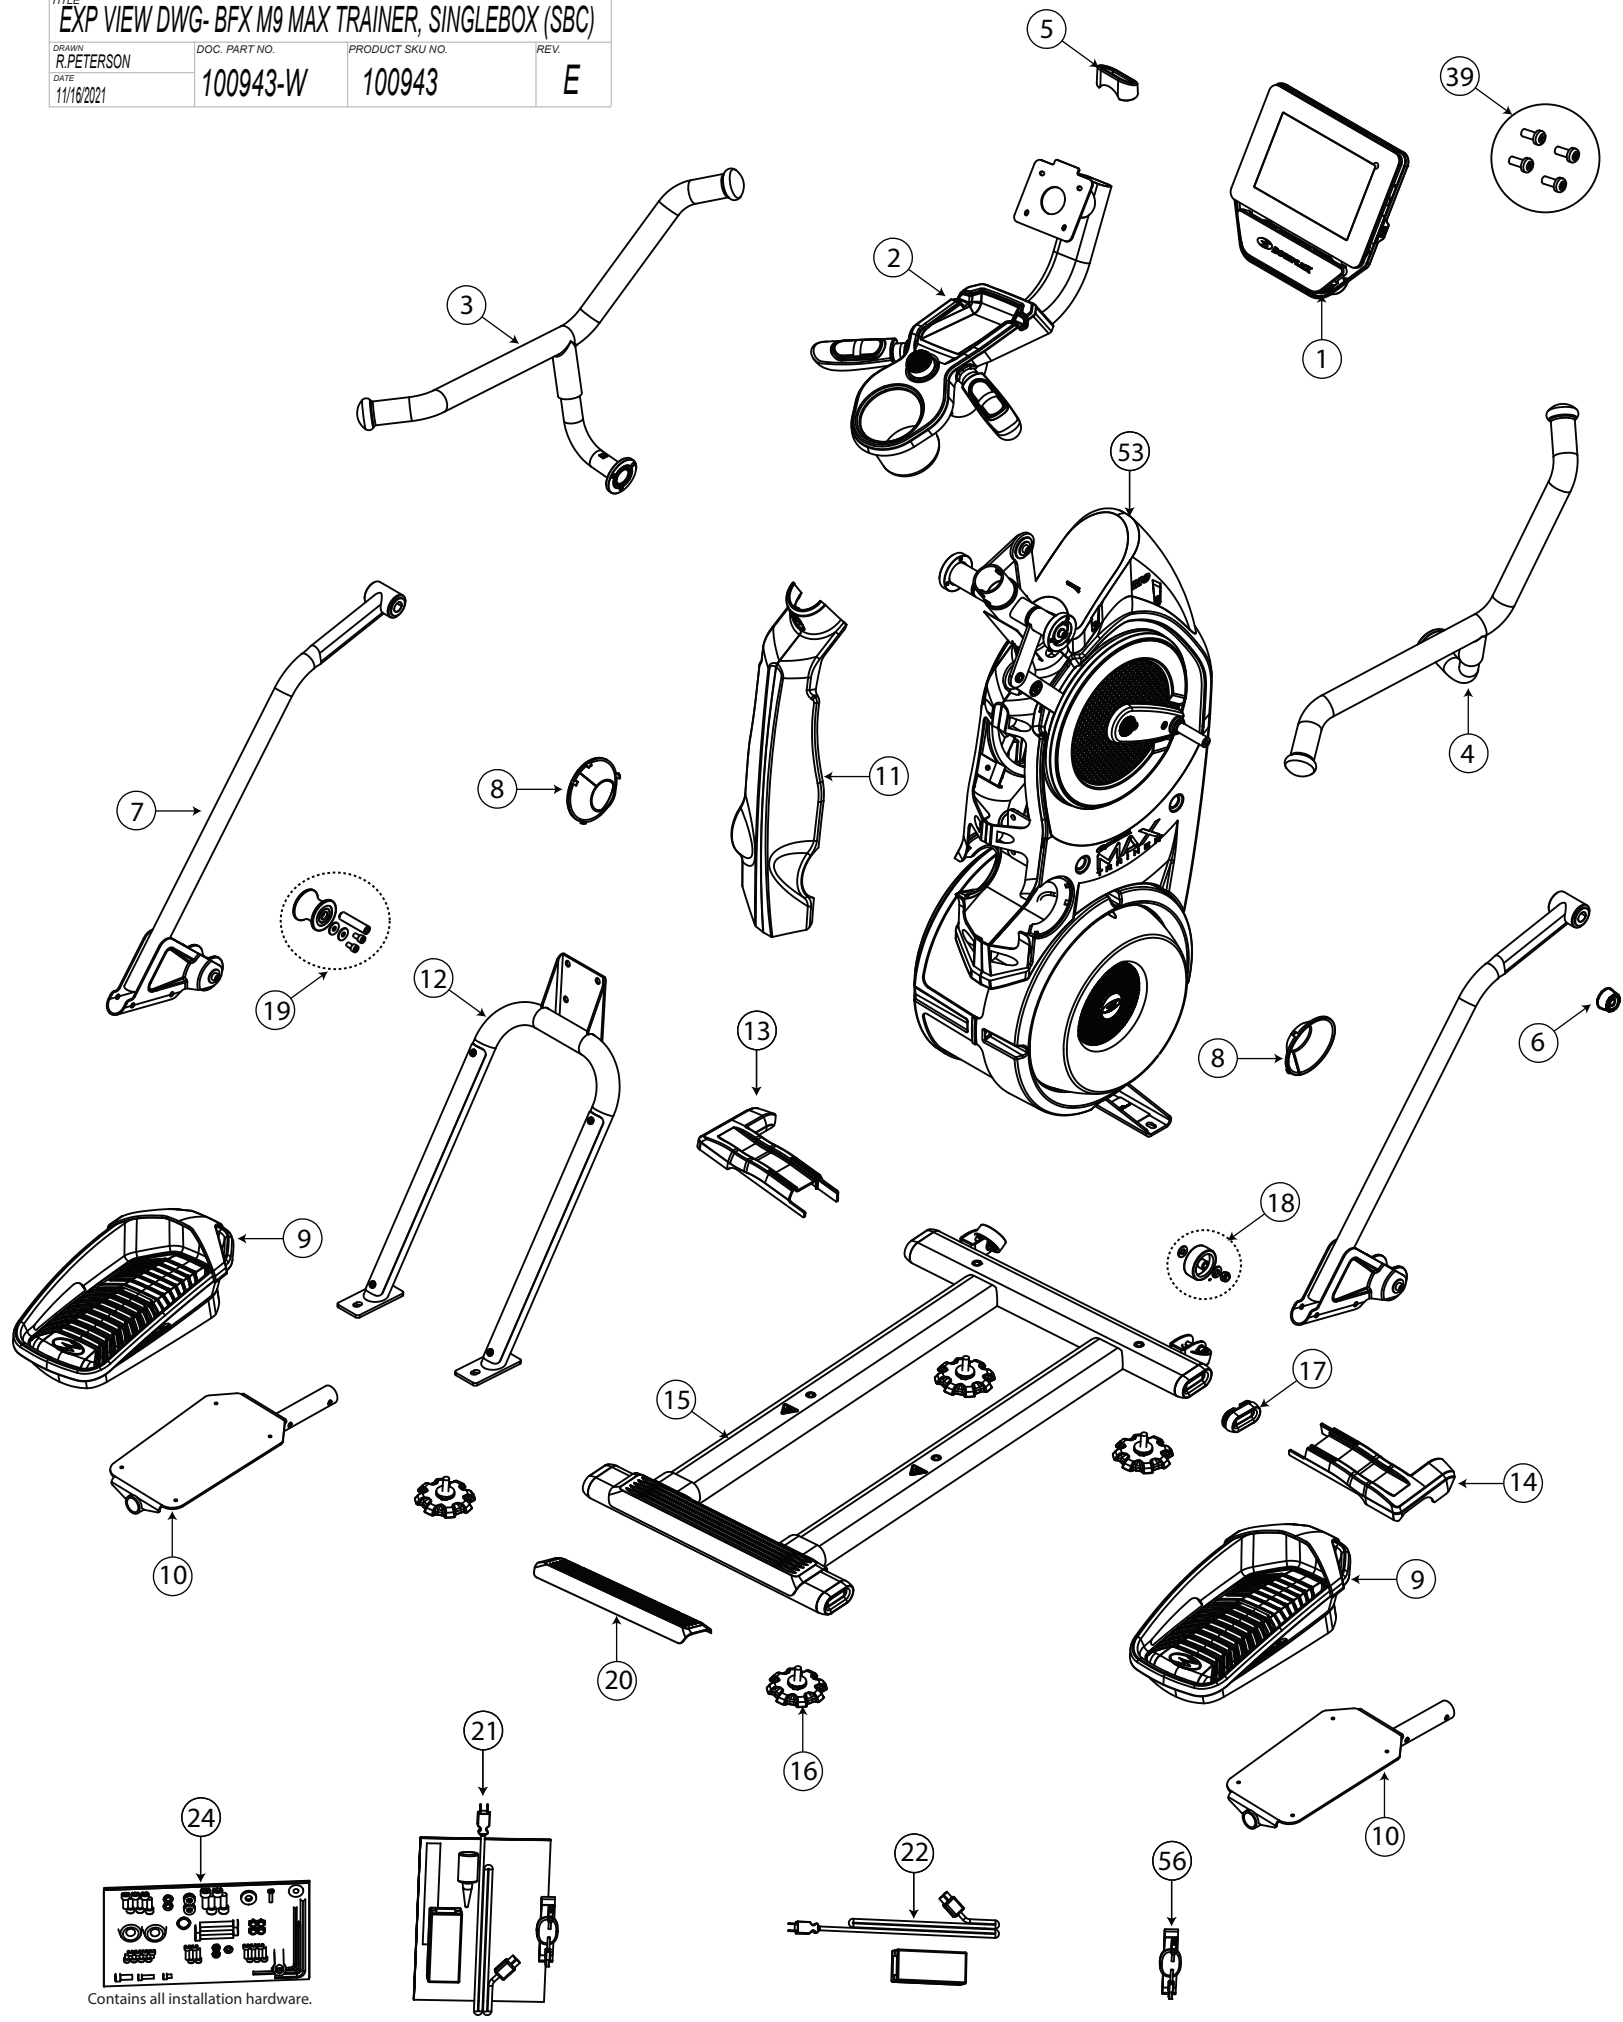

TITLE
EXP VIEW DWG- BFX M9 MAX TRAINER, SINGLEBOX (SBC)

DRAWN R.PETERSON	DOC. PART NO. 100943-W	PRODUCT SKU NO. 100943	REV. E

DATE
11/18/2021

Contains all installation hardware.