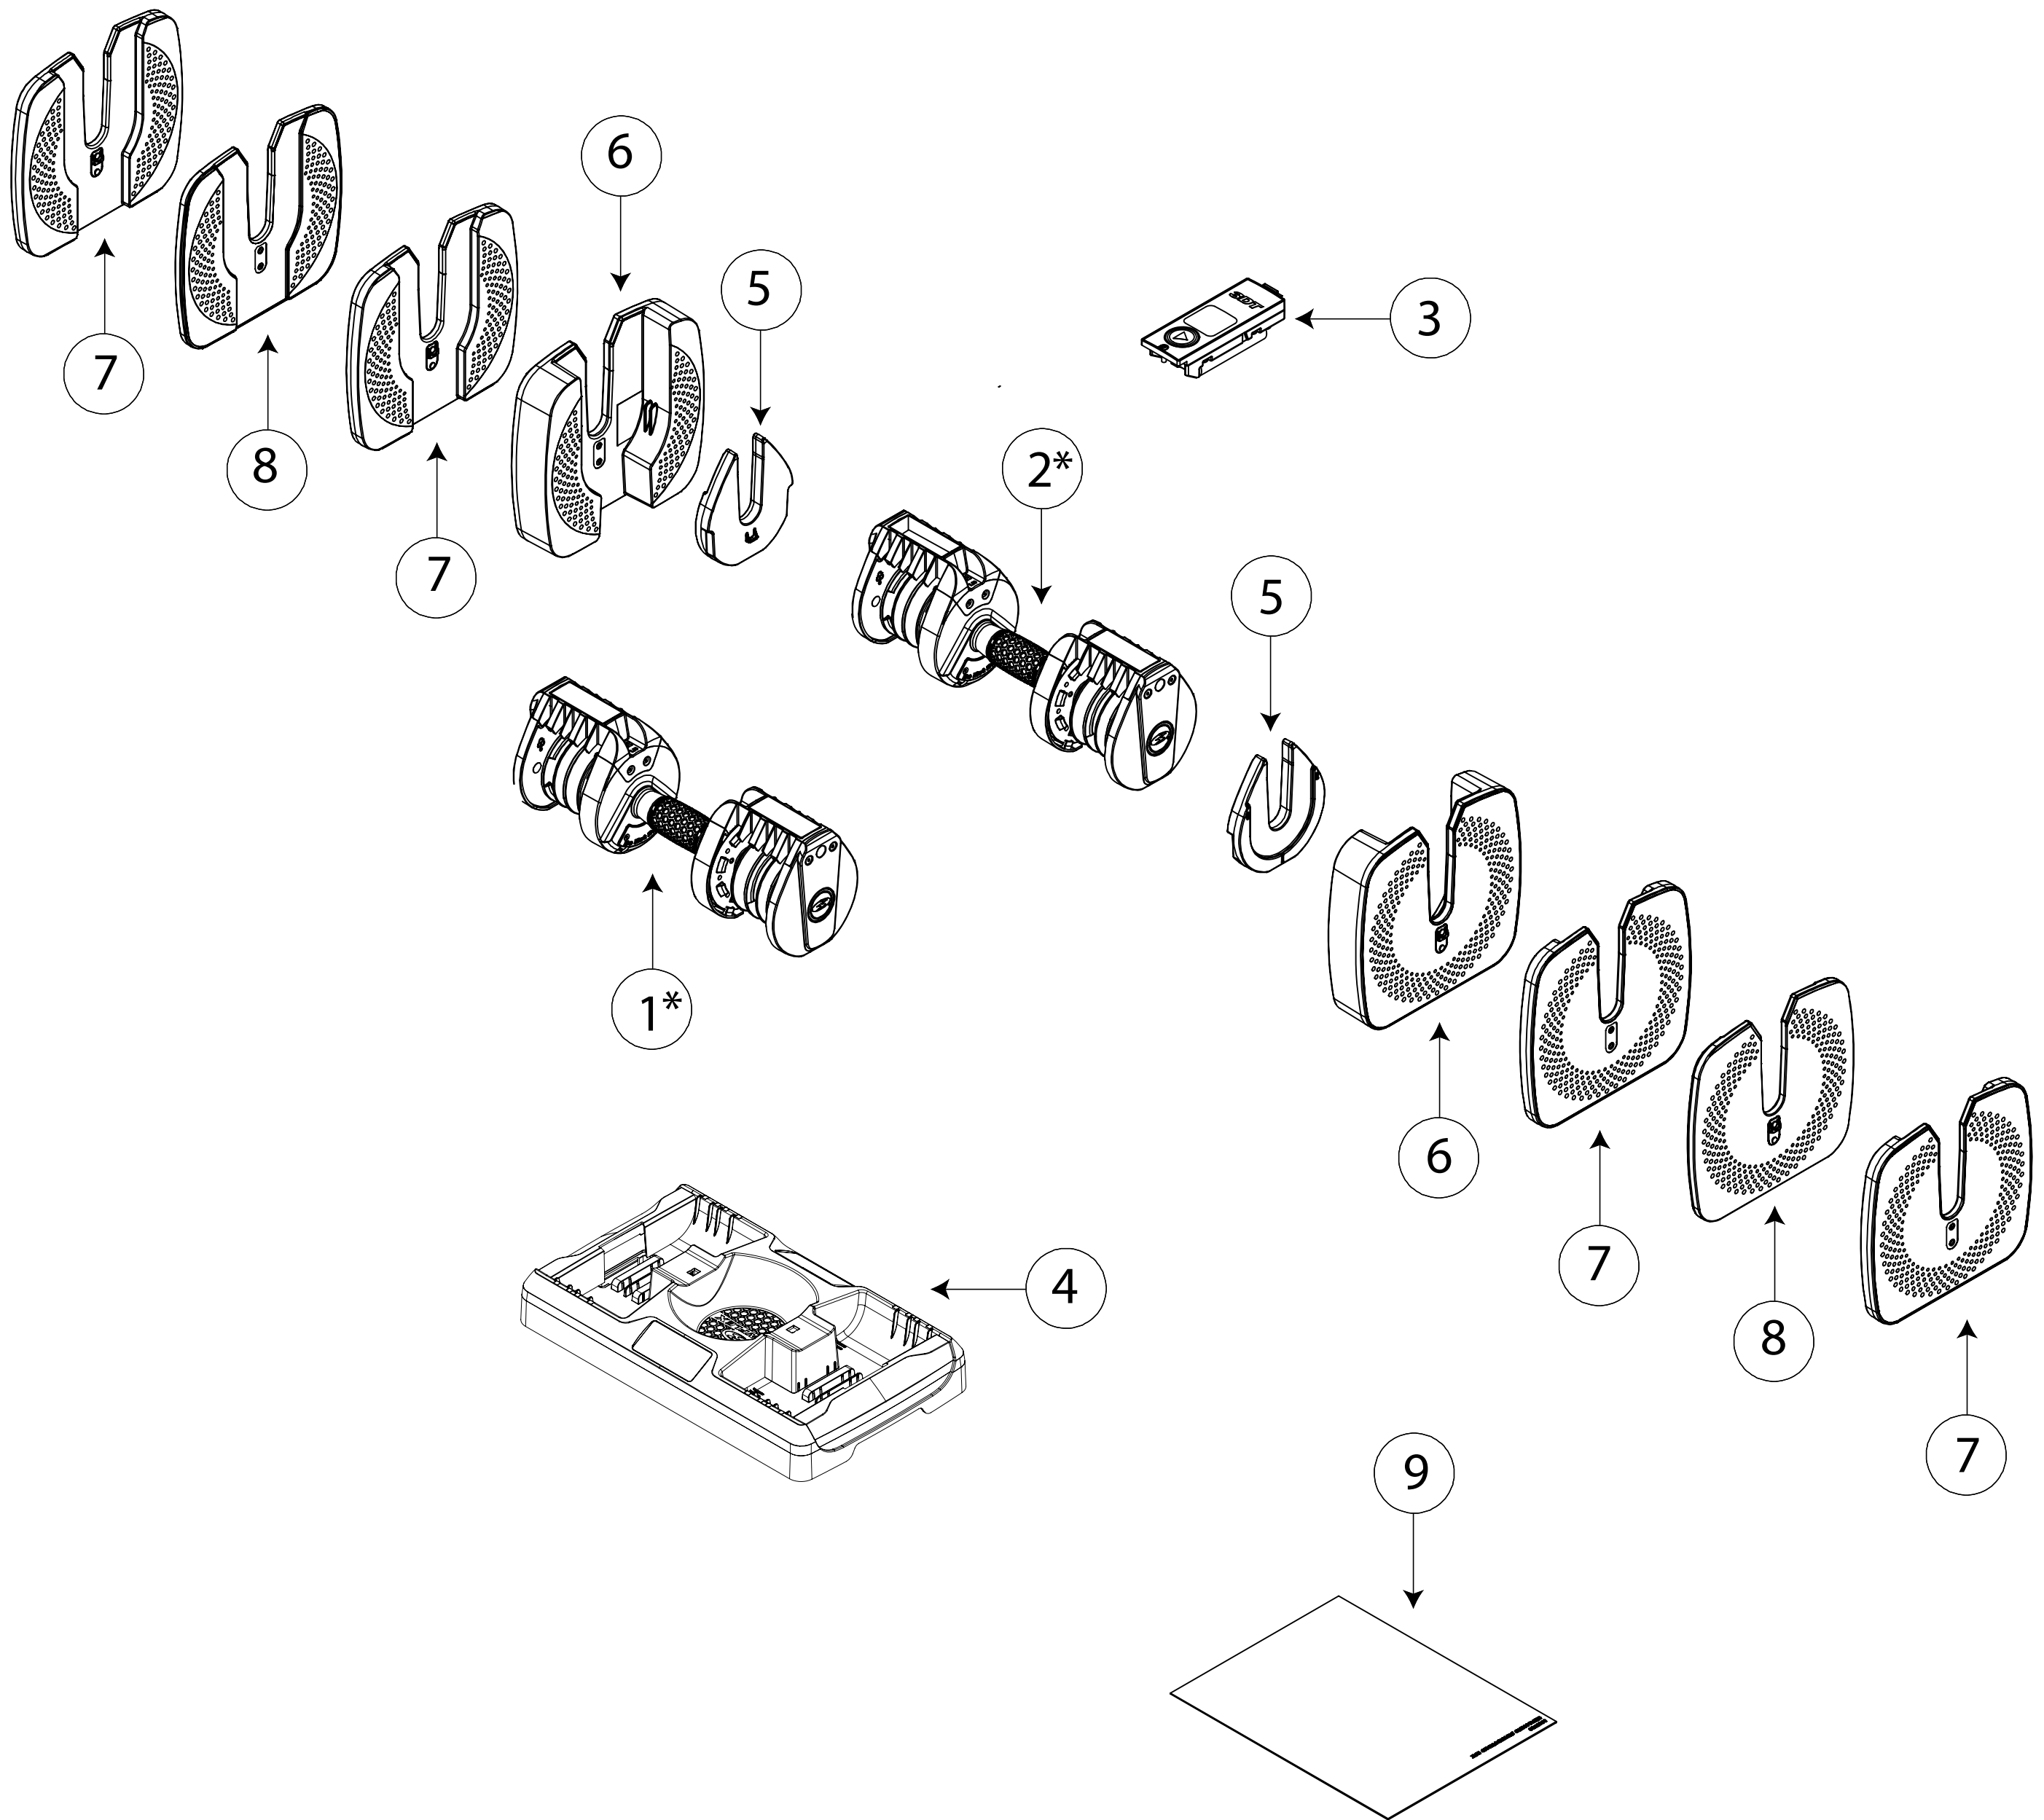

| | | | |
|--|---------------------------|---------------------------|-----------|
| TITLE: EXP VIEW DWG- BFX 560 Dumbbell (Tandem) | | | |
| DRAWN E.Maurice | DOC. PART NO. 100411-W | PRODUCT SKU NO. 100411 | REV. A |
| DATE 6/8/2015 | | | |

*** PLEASE NOTE:**

Part #1 is the handle that does not include the sensor.

Part #2 is the handle with sensor bay but does not include the sensor.