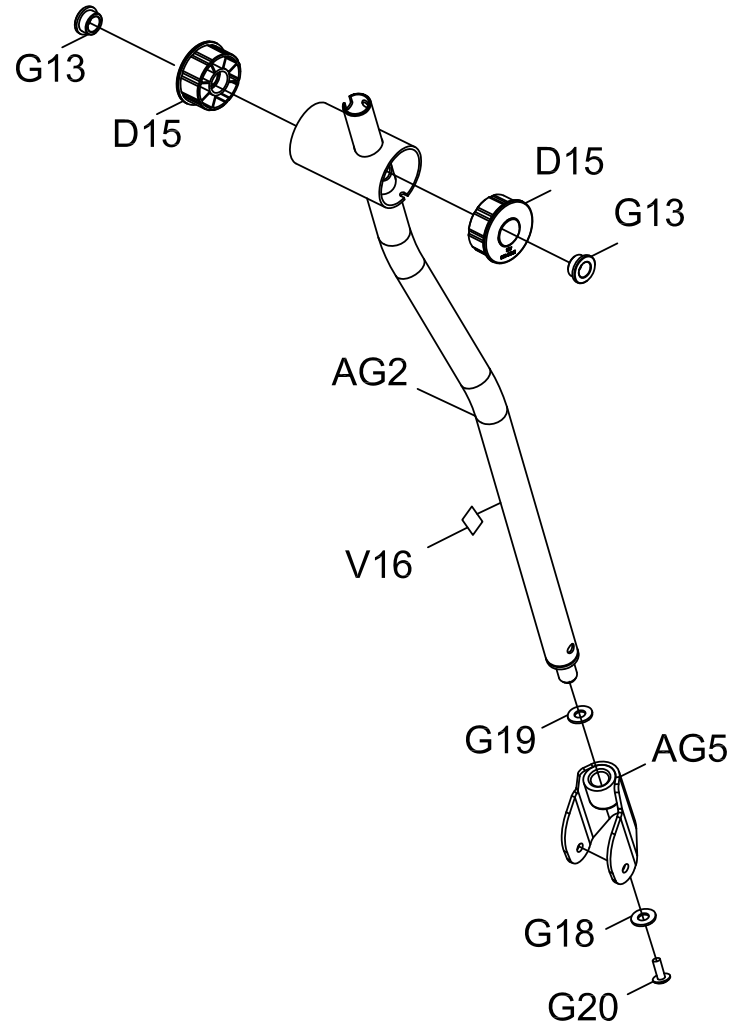

DRAWING NO	EP553-A15		
PART NAME	Guide rail L Set		
PART NO	1000217138	REV	A
APPROVE		DATE	

DRAWING NO	EP553-A16		
PART NAME	Pedal Arm Set;Left		
PART NO	1000217139	REV	A
APPROVE		DATE	

DRAWING NO	EP553-A19		
PART NAME	Pedal Arm Set;Right		
PART NO	1000217141	REV	A
APPROVE		DATE	

DRAWING NO	EP553-A17		
PART NAME	Crank Pin Sleeve		
PART NO	1000217140	REV	A
APPROVE		DATE	

DRAWING NO	EP553-A18		
PART NAME	Roller Set		
PART NO	1000212646	REV	A
APPROVE		DATE	

DRAWING NO	EP544-A20		
PART NAME	LEFT UPPER HANDLEBAR SET		
PART NO	1000217142	REV	A
APPROVE		DATE	

DRAWING NO	EP553-A21		
PART NAME	LEFT UPPER HANDLEBAR SET		
PART NO	1000217150	REV	A
APPROVE		DATE	

DRAWING NO	EP553-A22		
PART NAME	RIGHT UPPER HANDLEBAR SET		
PART NO	1000217143	REV	A
APPROVE		DATE	

DRAWING NO	EP553-A23		
PART NAME	RIGHT UPPER HANDLEBAR SET		
PART NO	1000217149	REV	A
APPROVE		DATE	

DRAWING NO	EP553-A24		
PART NAME	LEFT LOWER HANDLEBAR SET		
PART NO	1000217144	REV	A
APPROVE		DATE	

DRAWING NO	EP553-A25		
PART NAME	RIGHT LOWER HANDLEBAR SET		
PART NO	1000217145	REV	A
APPROVE		DATE	

DRAWING NO	EP553-A26		
PART NAME	LEFT LINK ARM SET		
PART NO	1000217146	REV	A
APPROVE		DATE	