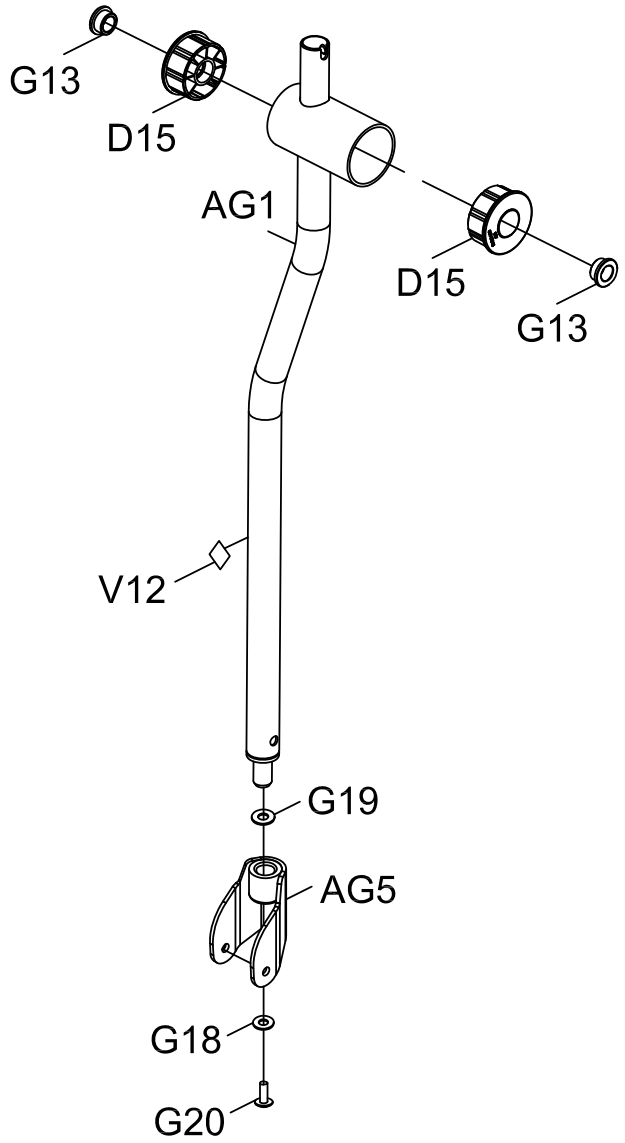

DRAWING NO	EP553-A15		
PART NAME	Guide rail L Set		
PART NO	1000217138	REV	A
APPROVE		DATE	

DRAWING NO	EP553-A16		
PART NAME	Pedal Arm Set;Left		
PART NO	1000217139	REV	A
APPROVE		DATE	

DRAWING NO	EP553-A19		
PART NAME	Pedal Arm Set;Right		
PART NO	1000217141	REV	A
APPROVE		DATE	

DRAWING NO	EP553-A17		
PART NAME	Crank Pin Sleeve		
PART NO	1000217140	REV	A
APPROVE		DATE	

DRAWING NO	EP553-A18		
PART NAME	Roller Set		
PART NO	1000212646	REV	A
APPROVE		DATE	

DRAWING NO	EP544-A20		
PART NAME	LEFT UPPER HANDLEBAR SET		
PART NO	1000217142	REV	A
APPROVE		DATE	

DRAWING NO	EP553-A24		
PART NAME	LEFT LOWER HANDLEBAR SET		
PART NO	1000217144	REV	A
APPROVE		DATE	

DRAWING NO	EP553-A25		
PART NAME	RIGHT LOWER HANDLEBAR SET		
PART NO	1000217145	REV	A
APPROVE		DATE	

DRAWING NO	EP553-A26		
PART NAME	LEFT LINK ARM SET		
PART NO	1000217146	REV	A
APPROVE		DATE	

DRAWING NO	EP553-A27		
PART NAME	RIGHT LINK ARM SET		
PART NO	1000217147	REV	A
APPROVE		DATE	

DRAWING NO	EP553-A28		
PART NAME	Front Stabilizer SET		
PART NO	1000217148	REV	A
APPROVE		DATE	

DRAWING NO	EP553-A18		
PART NAME	Pulley		
PART NO	1000217586	REV	A
APPROVE		DATE	