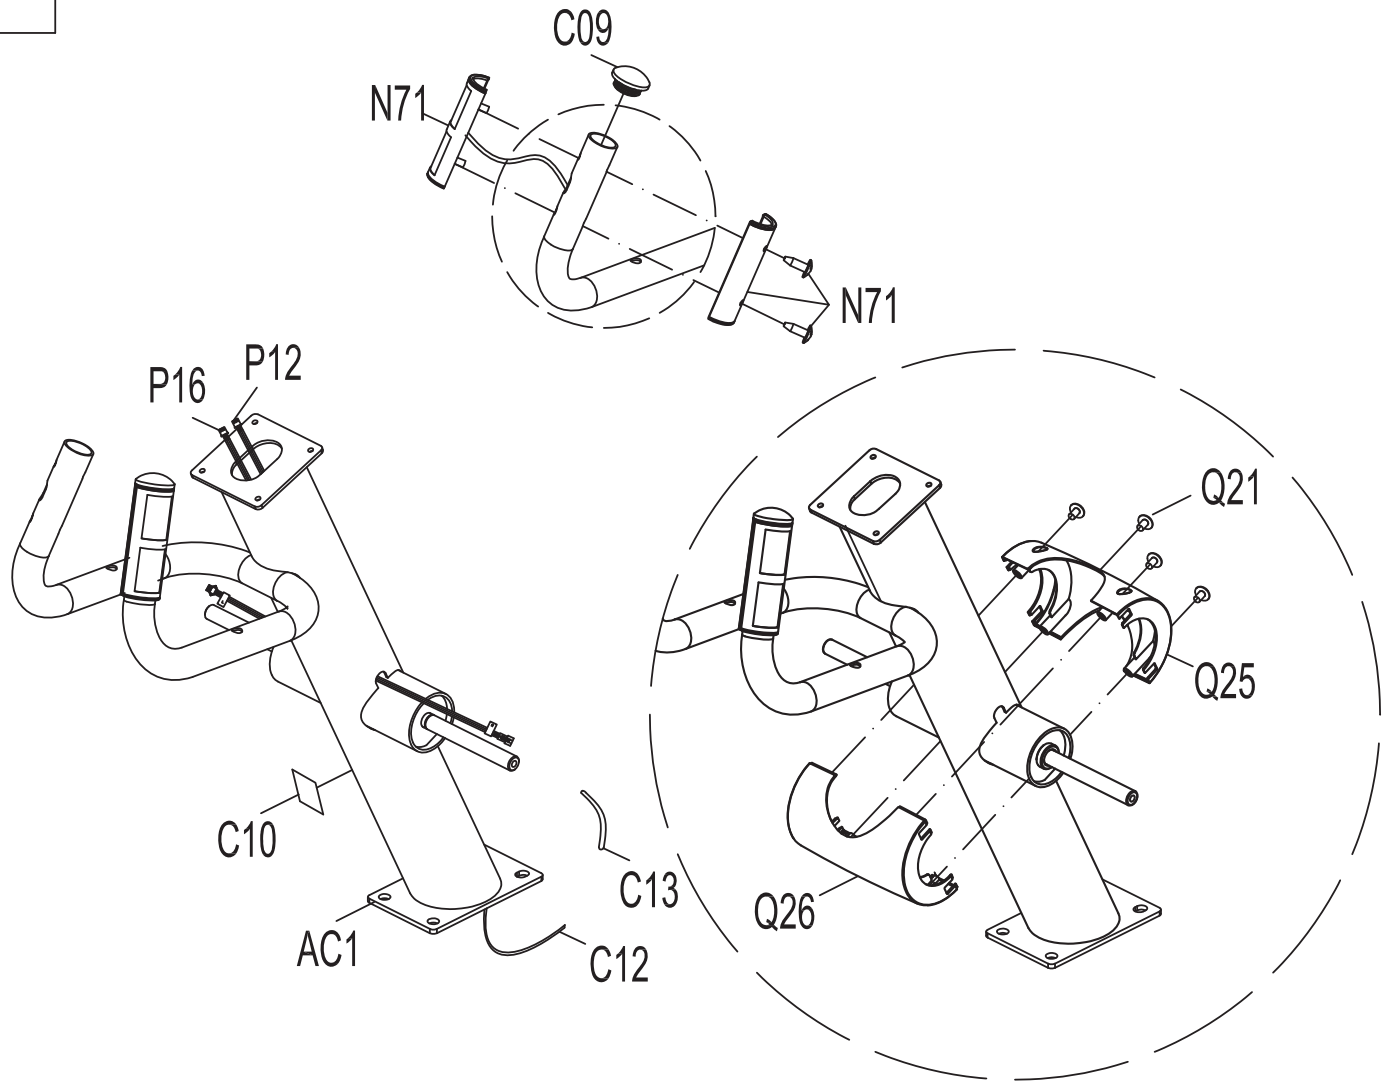

DRAWING NO	EP553-A12		
PART NAME	Rear frame set		
PART NO	1000217135	REV	A
APPROVE		DATE	

DRAWING NO	EP553-A13		
PART NAME	Console mast set		
PART NO	1000217136	REV	A
APPROVE		DATE	

DRAWING NO	EP553-A14		
PART NAME	Guide rail R Set		
PART NO	1000217137	REV	A
APPROVE		DATE	

DRAWING NO	EP553-A15		
PART NAME	Guide rail L Set		
PART NO	1000217138	REV	A
APPROVE		DATE	

DRAWING NO	EP553-A16		
PART NAME	Pedal Arm Set;Left		
PART NO	1000217139	REV	A
APPROVE		DATE	

DRAWING NO	EP553-A19		
PART NAME	Pedal Arm Set;Right		
PART NO	1000217141	REV	A
APPROVE		DATE	

DRAWING NO	EP553-A17		
PART NAME	Crank Pin Sleeve		
PART NO	1000217140	REV	A
APPROVE		DATE	

DRAWING NO	EP553-A18		
PART NAME	Roller Set		
PART NO	1000212646	REV	A
APPROVE		DATE	

DRAWING NO	EP544-A20		
PART NAME	LEFT UPPER HANDLEBAR SET		
PART NO	1000217142	REV	A
APPROVE		DATE	

DRAWING NO	EP553-A27		
PART NAME	RIGHT LINK ARM SET		
PART NO	1000217147	REV	A
APPROVE		DATE	

DRAWING NO	EP553-A28		
PART NAME	Front Stabilizer SET		
PART NO	1000217148	REV	A
APPROVE		DATE	

DRAWING NO	EP553-A18		
PART NAME	Pulley		
PART NO	1000217586	REV	A
APPROVE		DATE	