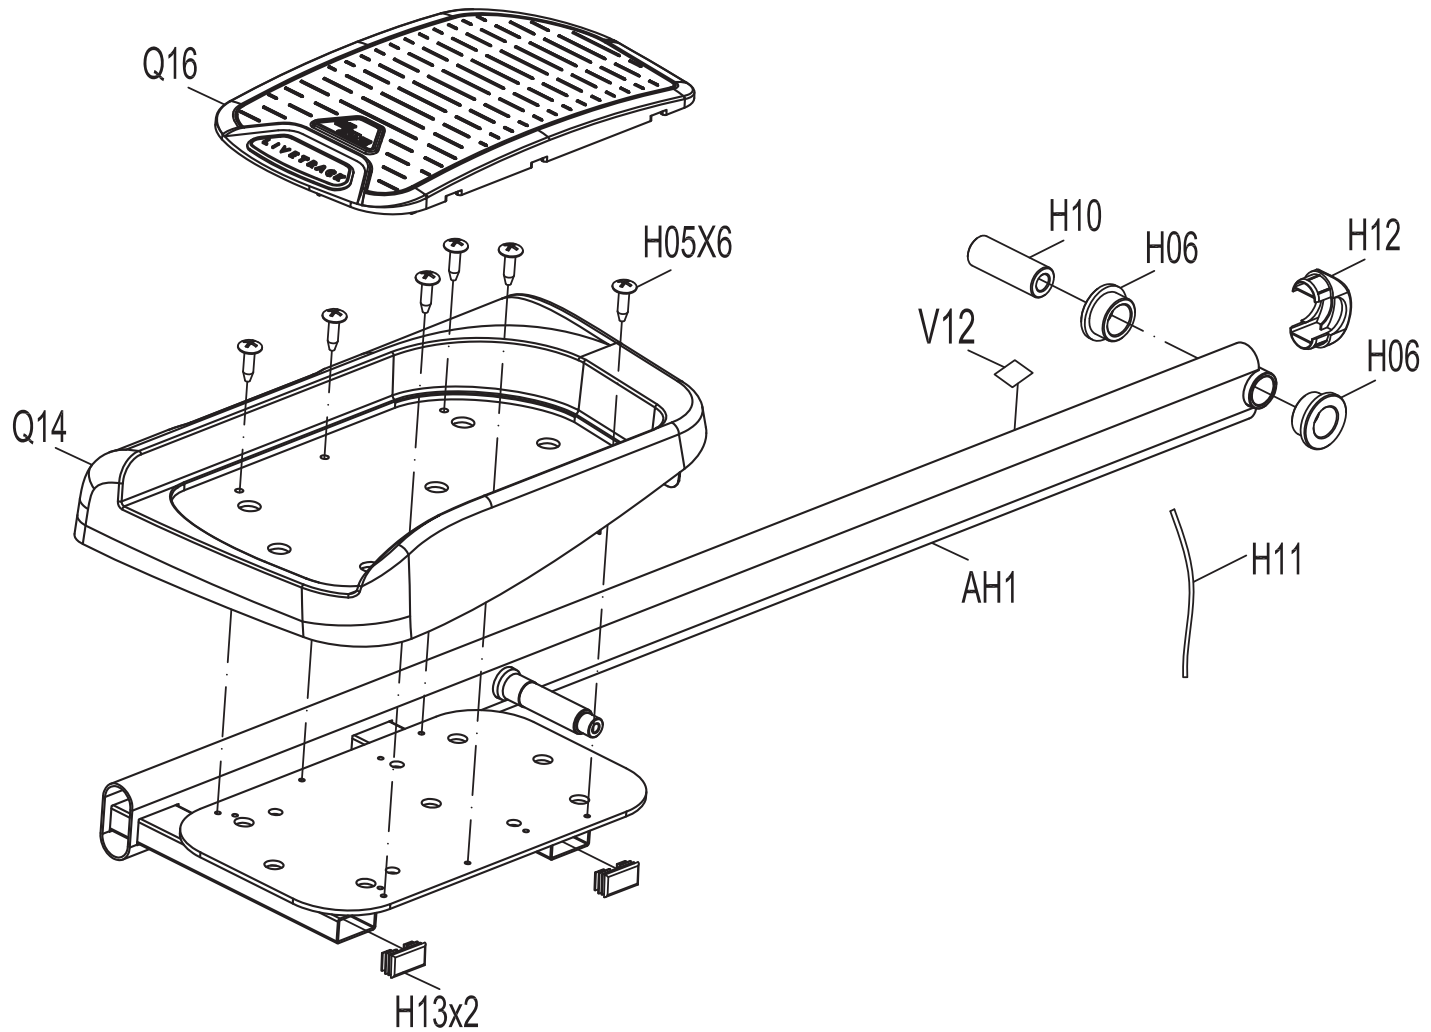

DRAWING NO	EP553-A17		
PART NAME	Crank Pin Sleeve		
PART NO	1000217140	REV	A
APPROVE		DATE	

DRAWING NO	EP553-A18		
PART NAME	Roller Set		
PART NO	1000212646	REV	A
APPROVE		DATE	

DRAWING NO	EP544-A20		
PART NAME	LEFT UPPER HANDLEBAR SET		
PART NO	1000217142	REV	A
APPROVE		DATE	

DRAWING NO	EP553-A21		
PART NAME	LEFT UPPER HANDLEBAR SET		
PART NO	1000217150	REV	A
APPROVE		DATE	

DRAWING NO	EP553-A22		
PART NAME	RIGHT UPPER HANDLEBAR SET		
PART NO	1000217143	REV	A
APPROVE		DATE	

DRAWING NO	EP553-A23		
PART NAME	RIGHT UPPER HANDLEBAR SET		
PART NO	1000217149	REV	A
APPROVE		DATE	

DRAWING NO	EP553-A24		
PART NAME	LEFT LOWER HANDLEBAR SET		
PART NO	1000217144	REV	A
APPROVE		DATE	

DRAWING NO	EP553-A25		
PART NAME	RIGHT LOWER HANDLEBAR SET		
PART NO	1000217145	REV	A
APPROVE		DATE	

DRAWING NO	EP553-A26		
PART NAME	LEFT LINK ARM SET		
PART NO	1000217146	REV	A
APPROVE		DATE	

DRAWING NO	EP553-A27		
PART NAME	RIGHT LINK ARM SET		
PART NO	1000217147	REV	A
APPROVE		DATE	

DRAWING NO	EP553-A28		
PART NAME	Front Stabilizer SET		
PART NO	1000217148	REV	A
APPROVE		DATE	

DRAWING NO	EP553-A18		
PART NAME	Pulley		
PART NO	1000217586	REV	A
APPROVE		DATE	