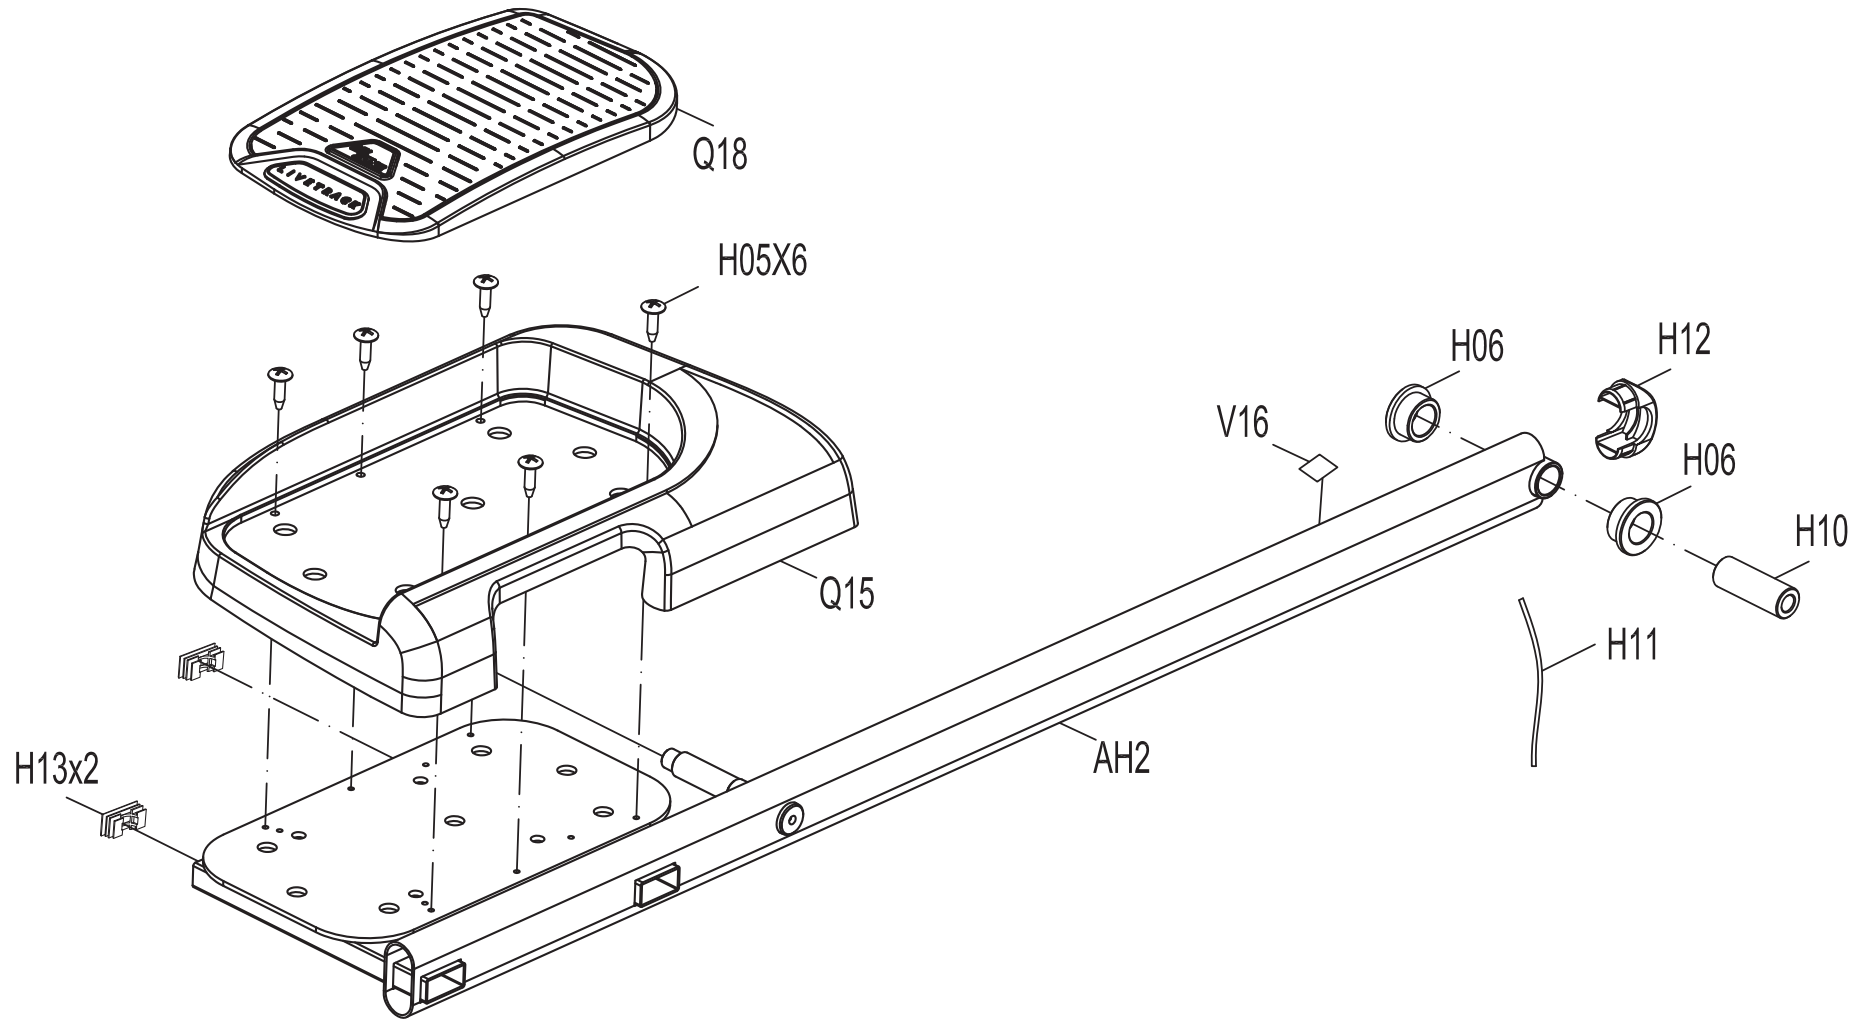

DRAWING NO	EP553-A15		
PART NAME	Guide rail L Set		
PART NO	1000217138	REV	A
APPROVE		DATE	

DRAWING NO	EP553-A16		
PART NAME	Pedal Arm Set;Left		
PART NO	1000217139	REV	A
APPROVE		DATE	

DRAWING NO	EP553-A19		
PART NAME	Pedal Arm Set;Right		
PART NO	1000217141	REV	A
APPROVE		DATE	

DRAWING NO	EP553-A17		
PART NAME	Crank Pin Sleeve		
PART NO	1000217140	REV	A
APPROVE		DATE	

DRAWING NO	EP553-A18		
PART NAME	Roller Set		
PART NO	1000212646	REV	A
APPROVE		DATE	

DRAWING NO	EP544-A20		
PART NAME	LEFT UPPER HANDLEBAR SET		
PART NO	1000217142	REV	A
APPROVE		DATE	

DRAWING NO	EP553-A24		
PART NAME	LEFT LOWER HANDLEBAR SET		
PART NO	1000217144	REV	A
APPROVE		DATE	

DRAWING NO	EP553-A25		
PART NAME	RIGHT LOWER HANDLEBAR SET		
PART NO	1000217145	REV	A
APPROVE		DATE	

DRAWING NO	EP553-A26		
PART NAME	LEFT LINK ARM SET		
PART NO	1000217146	REV	A
APPROVE		DATE	

DRAWING NO	EP553-A27		
PART NAME	RIGHT LINK ARM SET		
PART NO	1000217147	REV	A
APPROVE		DATE	

DRAWING NO	EP553-A28		
PART NAME	Front Stabilizer SET		
PART NO	1000217148	REV	A
APPROVE		DATE	

DRAWING NO	EP553-A18		
PART NAME	Pulley		
PART NO	1000217586	REV	A
APPROVE		DATE	