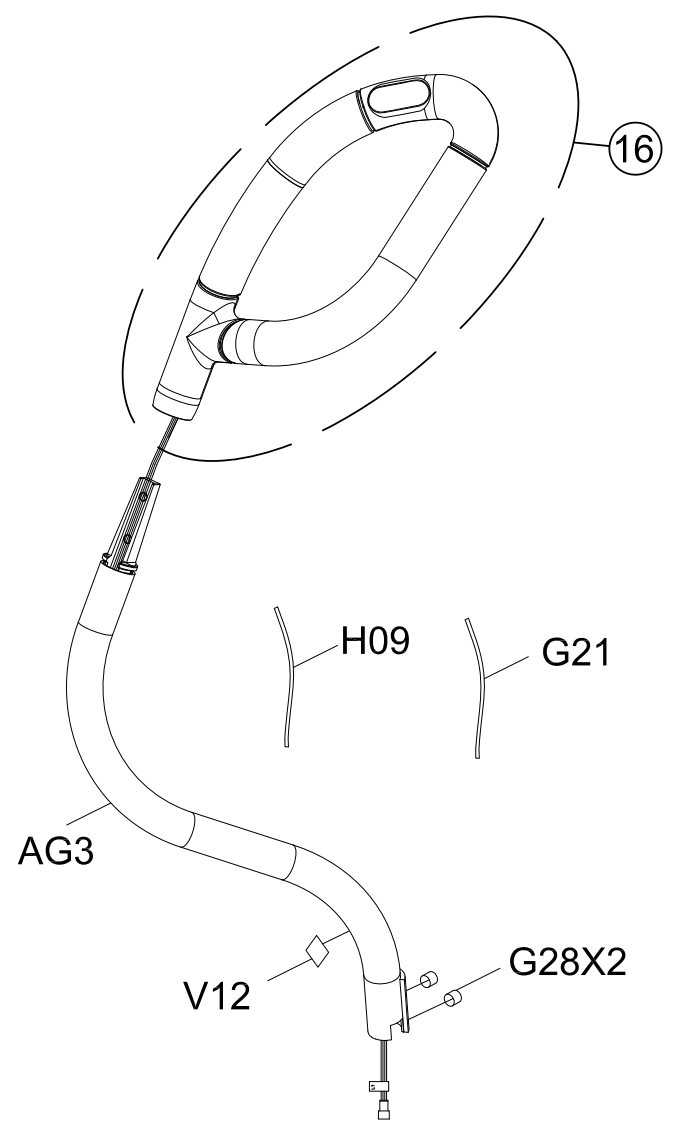

DRAWING NO	EP553-A15		
PART NAME	Guide rail L Set		
PART NO	1000217138	REV	A
APPROVE		DATE	

DRAWING NO	EP553-A16		
PART NAME	Pedal Arm Set;Left		
PART NO	1000217139	REV	A
APPROVE		DATE	

DRAWING NO	EP553-A19		
PART NAME	Pedal Arm Set;Right		
PART NO	1000217141	REV	A
APPROVE		DATE	

DRAWING NO	EP553-A17		
PART NAME	Crank Pin Sleeve		
PART NO	1000217140	REV	A
APPROVE		DATE	

DRAWING NO	EP553-A18		
PART NAME	Roller Set		
PART NO	1000212646	REV	A
APPROVE		DATE	

DRAWING NO	EP544-A20		
PART NAME	LEFT UPPER HANDLEBAR SET		
PART NO	1000217142	REV	A
APPROVE		DATE	

DRAWING NO	EP553-A24		
PART NAME	LEFT LOWER HANDLEBAR SET		
PART NO	1000217144	REV	A
APPROVE		DATE	

DRAWING NO	EP553-A25		
PART NAME	RIGHT LOWER HANDLEBAR SET		
PART NO	1000217145	REV	A
APPROVE		DATE	

DRAWING NO	EP553-A26		
PART NAME	LEFT LINK ARM SET		
PART NO	1000217146	REV	A
APPROVE		DATE	

DRAWING NO	EP553-A27		
PART NAME	RIGHT LINK ARM SET		
PART NO	1000217147	REV	A
APPROVE		DATE	

DRAWING NO	EP553-A28		
PART NAME	Front Stabilizer SET		
PART NO	1000217148	REV	A
APPROVE		DATE	

DRAWING NO	EP553-A18		
PART NAME	Pulley		
PART NO	1000217586	REV	A
APPROVE		DATE	