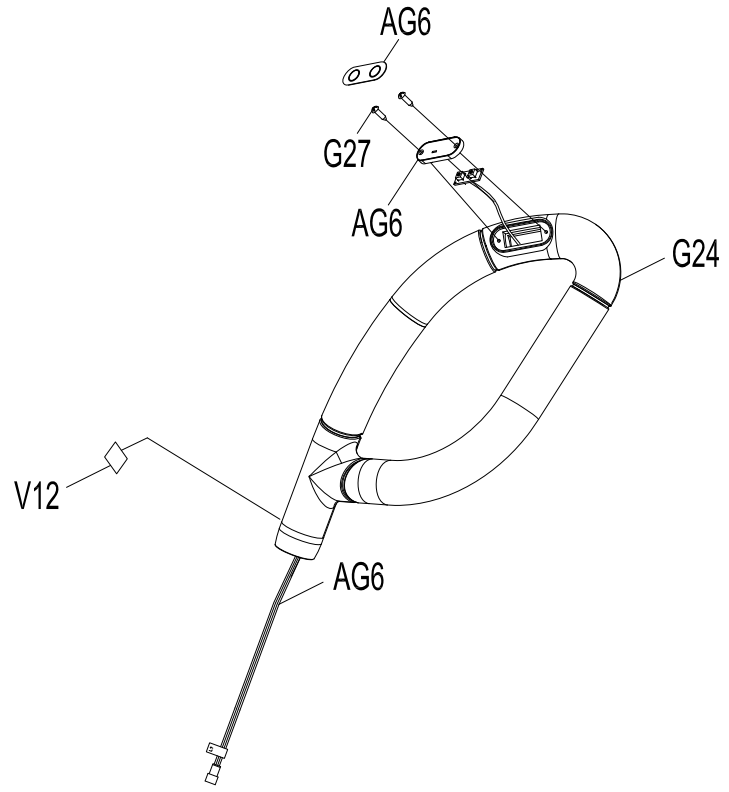

DRAWING NO	EP553-A21		
PART NAME	LEFT UPPER HANDLEBAR SET		
PART NO	1000217150	REV	A
APPROVE		DATE