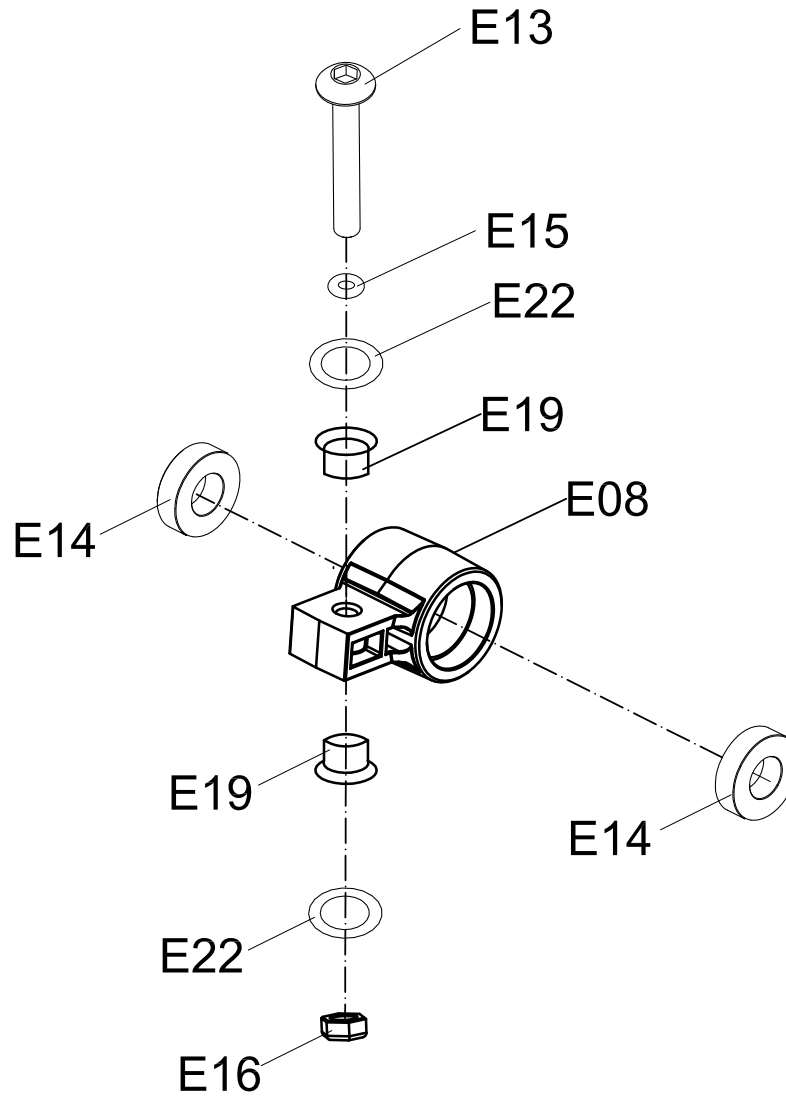

DRAWING NO	EP553-A15		
PART NAME	Guide rail L Set		
PART NO	1000217138	REV	A
APPROVE		DATE	

DRAWING NO	EP553-A16		
PART NAME	Pedal Arm Set;Left		
PART NO	1000217139	REV	A
APPROVE		DATE	

DRAWING NO	EP553-A19		
PART NAME	Pedal Arm Set;Right		
PART NO	1000217141	REV	A
APPROVE		DATE	

DRAWING NO	EP553-A17		
PART NAME	Crank Pin Sleeve		
PART NO	1000217140	REV	A
APPROVE		DATE	

DRAWING NO	EP553-A18		
PART NAME	Roller Set		
PART NO	1000212646	REV	A
APPROVE		DATE	

DRAWING NO	EP544-A20		
PART NAME	LEFT UPPER HANDLEBAR SET		
PART NO	1000217142	REV	A
APPROVE		DATE	

DRAWING NO	EP553-A24		
PART NAME	LEFT LOWER HANDLEBAR SET		
PART NO	1000217144	REV	A
APPROVE		DATE	

DRAWING NO	EP553-A25		
PART NAME	RIGHT LOWER HANDLEBAR SET		
PART NO	1000217145	REV	A
APPROVE		DATE	

DRAWING NO	EP553-A26		
PART NAME	LEFT LINK ARM SET		
PART NO	1000217146	REV	A
APPROVE		DATE	

DRAWING NO	EP553-A27		
PART NAME	RIGHT LINK ARM SET		
PART NO	1000217147	REV	A
APPROVE		DATE	

DRAWING NO	EP553-A28		
PART NAME	Front Stabilizer SET		
PART NO	1000217148	REV	A
APPROVE		DATE	

DRAWING NO	EP553-A18		
PART NAME	Pulley		
PART NO	1000217586	REV	A
APPROVE		DATE	