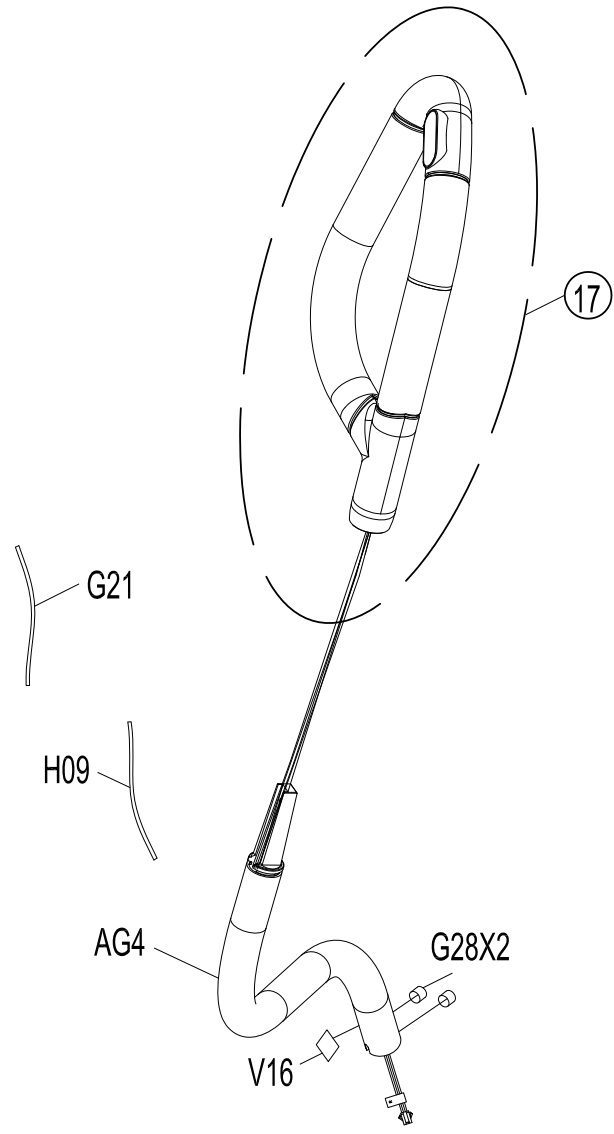

DRAWING NO	EP553-A15		
PART NAME	Guide rail L Set		
PART NO	1000217138	REV	A
APPROVE		DATE	

DRAWING NO	EP553-A16		
PART NAME	Pedal Arm Set;Left		
PART NO	1000217139	REV	A
APPROVE		DATE	

DRAWING NO	EP553-A19		
PART NAME	Pedal Arm Set;Right		
PART NO	1000217141	REV	A
APPROVE		DATE	

DRAWING NO	EP553-A17		
PART NAME	Crank Pin Sleeve		
PART NO	1000217140	REV	A
APPROVE		DATE	

DRAWING NO	EP553-A18		
PART NAME	Roller Set		
PART NO	1000212646	REV	A
APPROVE		DATE	

DRAWING NO	EP544-A20		
PART NAME	LEFT UPPER HANDLEBAR SET		
PART NO	1000217142	REV	A
APPROVE		DATE	

DRAWING NO	EP553-A21		
PART NAME	LEFT UPPER HANDLEBAR SET		
PART NO	1000217150	REV	A
APPROVE		DATE	

DRAWING NO	EP553-A22		
PART NAME	RIGHT UPPER HANDLEBAR SET		
PART NO	1000217143	REV	A
APPROVE		DATE	

DRAWING NO	EP553-A23		
PART NAME	RIGHT UPPER HANDLEBAR SET		
PART NO	1000217149	REV	A
APPROVE		DATE	

DRAWING NO	EP553-A24		
PART NAME	LEFT LOWER HANDLEBAR SET		
PART NO	1000217144	REV	A
APPROVE		DATE	

DRAWING NO	EP553-A25		
PART NAME	RIGHT LOWER HANDLEBAR SET		
PART NO	1000217145	REV	A
APPROVE		DATE	

DRAWING NO	EP553-A26		
PART NAME	LEFT LINK ARM SET		
PART NO	1000217146	REV	A
APPROVE		DATE	