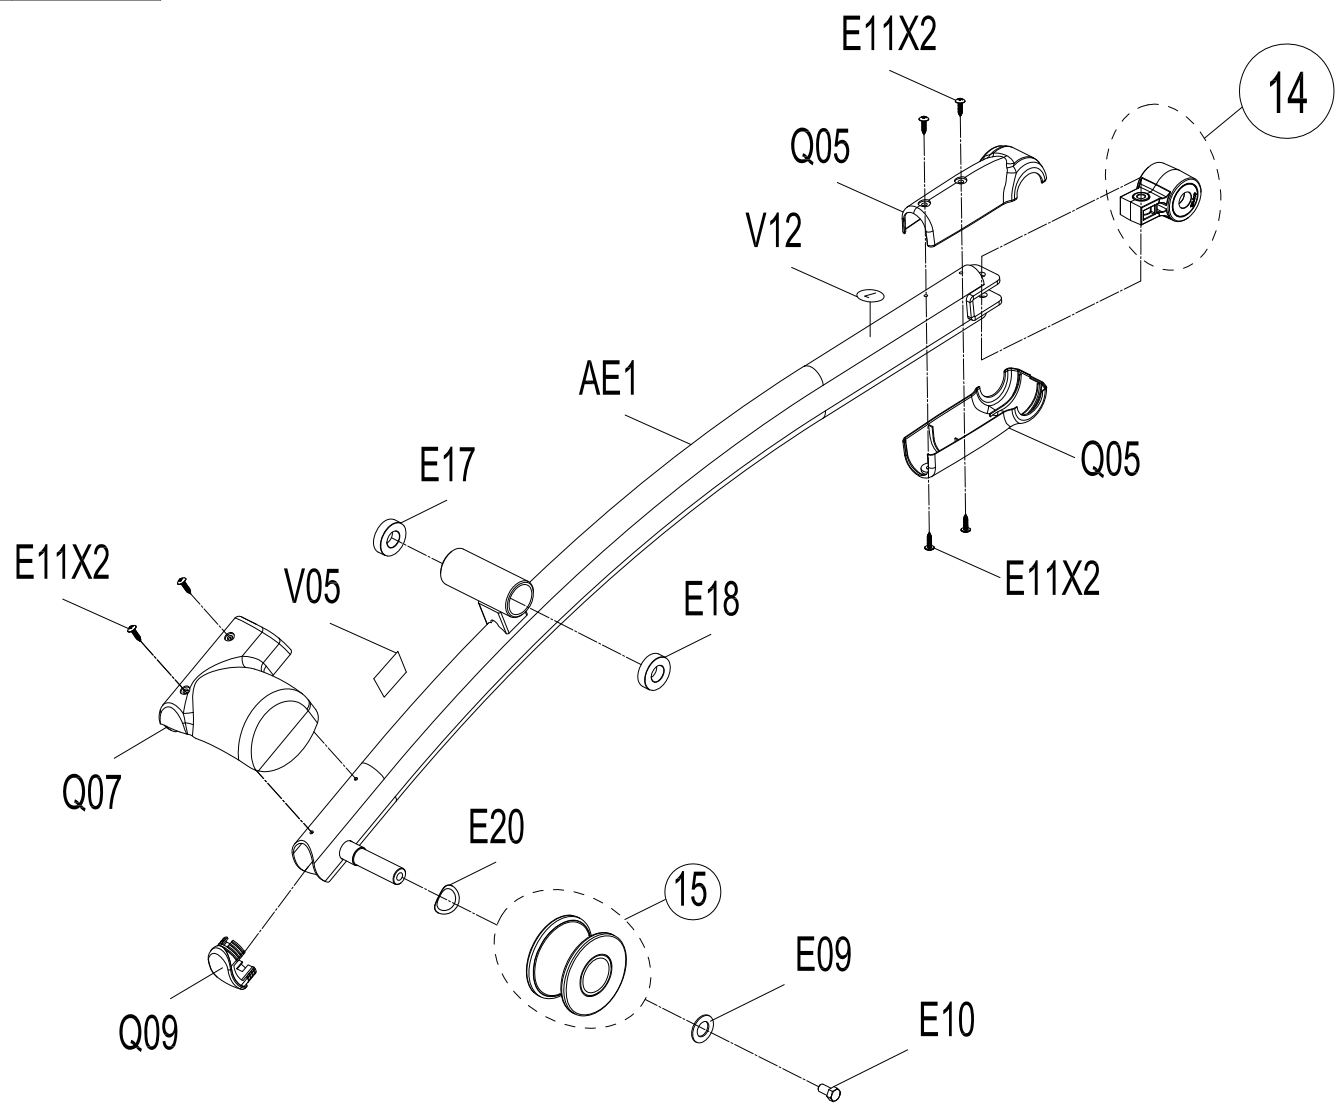

DRAWING NO	EP553-A12		
PART NAME	Rear frame set		
PART NO	1000217135	REV	A
APPROVE		DATE	

DRAWING NO	EP553-A13		
PART NAME	Console mast set		
PART NO	1000217136	REV	A
APPROVE		DATE	

DRAWING NO	EP553-A14		
PART NAME	Guide rail R Set		
PART NO	1000217137	REV	A
APPROVE		DATE	

DRAWING NO	EP553-A15		
PART NAME	Guide rail L Set		
PART NO	1000217138	REV	A
APPROVE		DATE	

DRAWING NO	EP553-A16		
PART NAME	Pedal Arm Set;Left		
PART NO	1000217139	REV	A
APPROVE		DATE	

DRAWING NO	EP553-A19		
PART NAME	Pedal Arm Set;Right		
PART NO	1000217141	REV	A
APPROVE		DATE	

DRAWING NO	EP553-A17		
PART NAME	Crank Pin Sleeve		
PART NO	1000217140	REV	A
APPROVE		DATE	

DRAWING NO	EP553-A18		
PART NAME	Roller Set		
PART NO	1000212646	REV	A
APPROVE		DATE	

DRAWING NO	EP544-A20		
PART NAME	LEFT UPPER HANDLEBAR SET		
PART NO	1000217142	REV	A
APPROVE		DATE	

DRAWING NO	EP553-A27		
PART NAME	RIGHT LINK ARM SET		
PART NO	1000217147	REV	A
APPROVE		DATE	

DRAWING NO	EP553-A28		
PART NAME	Front Stabilizer SET		
PART NO	1000217148	REV	A
APPROVE		DATE	

DRAWING NO	EP553-A18		
PART NAME	Pulley		
PART NO	1000217586	REV	A
APPROVE		DATE	