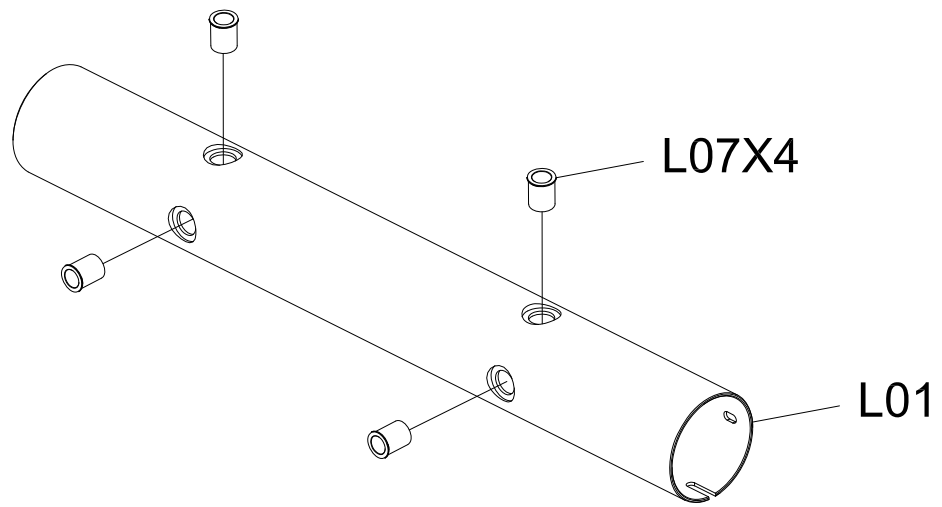

DRAWING NO	EP553-A15		
PART NAME	Guide rail L Set		
PART NO	1000217138	REV	A
APPROVE		DATE	

DRAWING NO	EP553-A16		
PART NAME	Pedal Arm Set;Left		
PART NO	1000217139	REV	A
APPROVE		DATE	

DRAWING NO	EP553-A19		
PART NAME	Pedal Arm Set;Right		
PART NO	1000217141	REV	A
APPROVE		DATE	

DRAWING NO	EP553-A17		
PART NAME	Crank Pin Sleeve		
PART NO	1000217140	REV	A
APPROVE		DATE	

DRAWING NO	EP553-A18		
PART NAME	Roller Set		
PART NO	1000212646	REV	A
APPROVE		DATE	

DRAWING NO	EP544-A20		
PART NAME	LEFT UPPER HANDLEBAR SET		
PART NO	1000217142	REV	A
APPROVE		DATE	

DRAWING NO	EP553-A24		
PART NAME	LEFT LOWER HANDLEBAR SET		
PART NO	1000217144	REV	A
APPROVE		DATE	

DRAWING NO	EP553-A25		
PART NAME	RIGHT LOWER HANDLEBAR SET		
PART NO	1000217145	REV	A
APPROVE		DATE	

DRAWING NO	EP553-A26		
PART NAME	LEFT LINK ARM SET		
PART NO	1000217146	REV	A
APPROVE		DATE	

DRAWING NO	EP553-A27		
PART NAME	RIGHT LINK ARM SET		
PART NO	1000217147	REV	A
APPROVE		DATE	

DRAWING NO	EP553-A28		
PART NAME	Front Stabilizer SET		
PART NO	1000217148	REV	A
APPROVE		DATE	

DRAWING NO	EP553-A18		
PART NAME	Pulley		
PART NO	1000217586	REV	A
APPROVE		DATE	