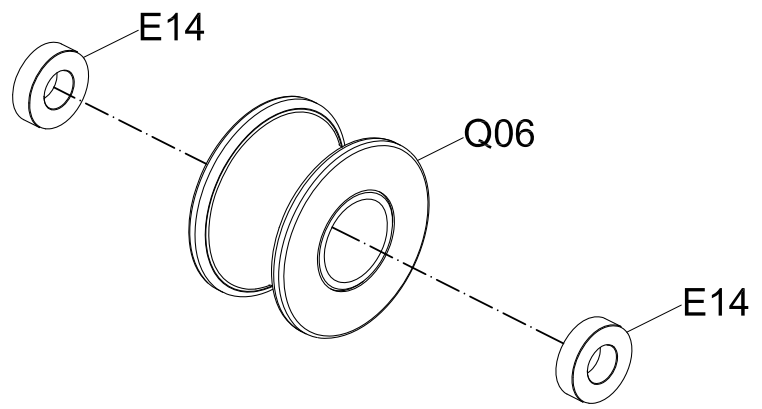

DRAWING NO	EP553-A15		
PART NAME	Guide rail L Set		
PART NO	1000217138	REV	A
APPROVE		DATE	

DRAWING NO	EP553-A16		
PART NAME	Pedal Arm Set;Left		
PART NO	1000217139	REV	A
APPROVE		DATE	

DRAWING NO	EP553-A19		
PART NAME	Pedal Arm Set;Right		
PART NO	1000217141	REV	A
APPROVE		DATE	

DRAWING NO	EP553-A17		
PART NAME	Crank Pin Sleeve		
PART NO	1000217140	REV	A
APPROVE		DATE	

DRAWING NO	EP553-A18		
PART NAME	Roller Set		
PART NO	1000212646	REV	A
APPROVE		DATE	

DRAWING NO	EP544-A20		
PART NAME	LEFT UPPER HANDLEBAR SET		
PART NO	1000217142	REV	A
APPROVE		DATE	

DRAWING NO	EP553-A21		
PART NAME	LEFT UPPER HANDLEBAR SET		
PART NO	1000217150	REV	A
APPROVE		DATE	

DRAWING NO	EP553-A22		
PART NAME	RIGHT UPPER HANDLEBAR SET		
PART NO	1000217143	REV	A
APPROVE		DATE	

DRAWING NO	EP553-A23		
PART NAME	RIGHT UPPER HANDLEBAR SET		
PART NO	1000217149	REV	A
APPROVE		DATE	

DRAWING NO	EP553-A24		
PART NAME	LEFT LOWER HANDLEBAR SET		
PART NO	1000217144	REV	A
APPROVE		DATE	

DRAWING NO	EP553-A25		
PART NAME	RIGHT LOWER HANDLEBAR SET		
PART NO	1000217145	REV	A
APPROVE		DATE	

DRAWING NO	EP553-A26		
PART NAME	LEFT LINK ARM SET		
PART NO	1000217146	REV	A
APPROVE		DATE	