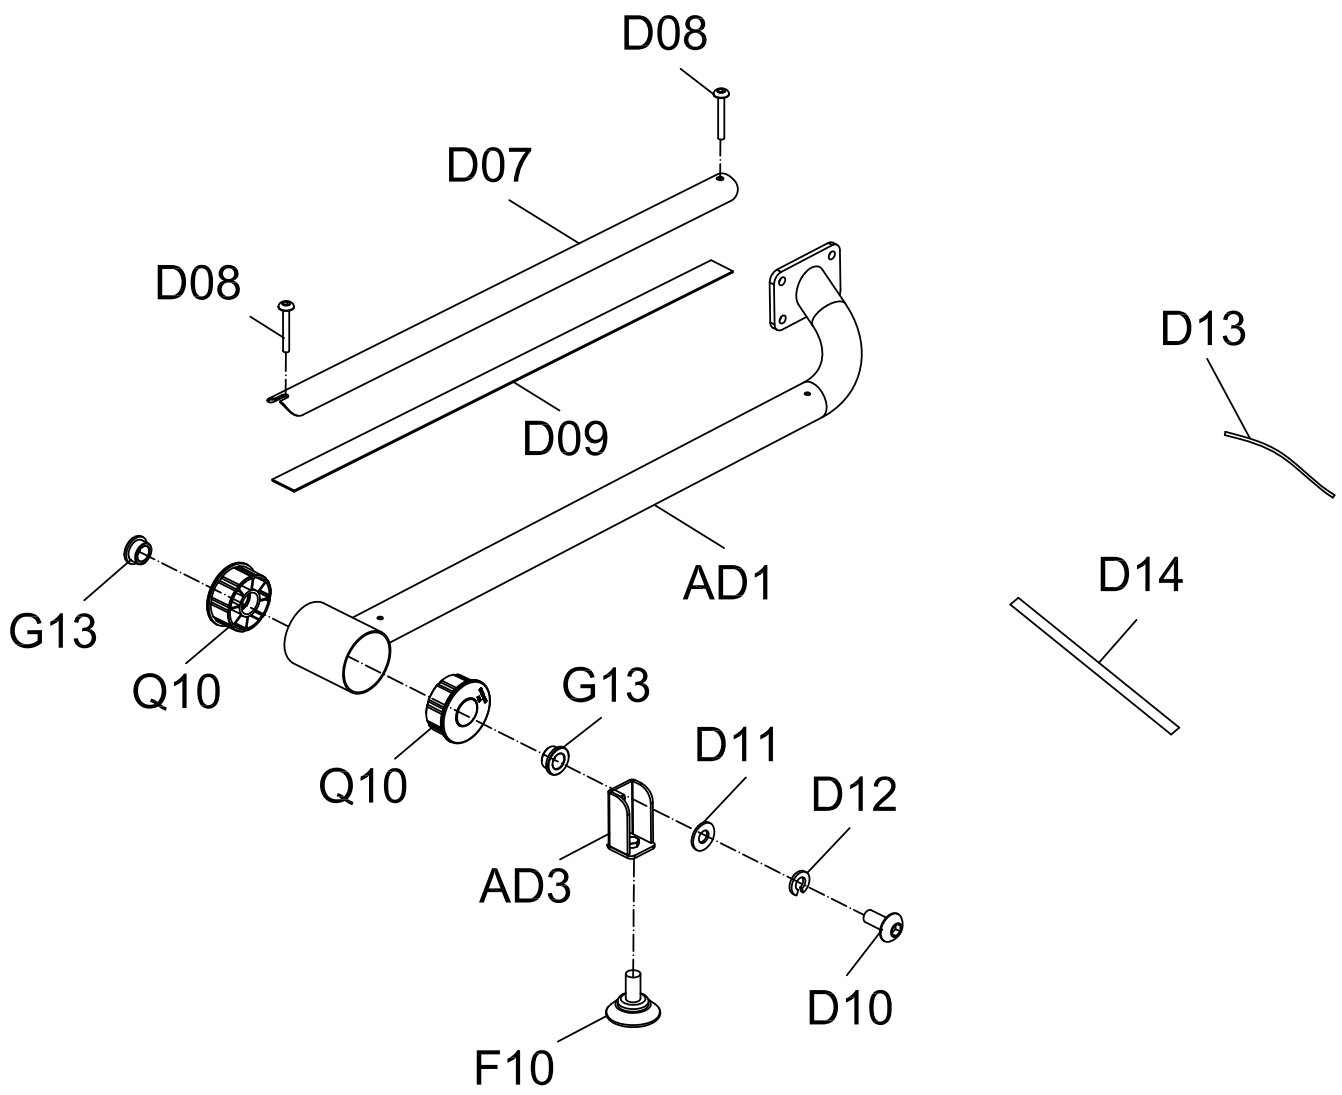

DRAWING NO	EP553-A12		
PART NAME	Rear frame set		
PART NO	1000217135	REV	A
APPROVE		DATE	

DRAWING NO	EP553-A13		
PART NAME	Console mast set		
PART NO	1000217136	REV	A
APPROVE		DATE	

DRAWING NO	EP553-A14		
PART NAME	Guide rail R Set		
PART NO	1000217137	REV	A
APPROVE		DATE	

DRAWING NO	EP553-A15		
PART NAME	Guide rail L Set		
PART NO	1000217138	REV	A
APPROVE		DATE	

DRAWING NO	EP553-A16		
PART NAME	Pedal Arm Set;Left		
PART NO	1000217139	REV	A
APPROVE		DATE	

DRAWING NO	EP553-A19		
PART NAME	Pedal Arm Set;Right		
PART NO	1000217141	REV	A
APPROVE		DATE	

DRAWING NO	EP553-A17		
PART NAME	Crank Pin Sleeve		
PART NO	1000217140	REV	A
APPROVE		DATE	

DRAWING NO	EP553-A18		
PART NAME	Roller Set		
PART NO	1000212646	REV	A
APPROVE		DATE	

DRAWING NO	EP544-A20		
PART NAME	LEFT UPPER HANDLEBAR SET		
PART NO	1000217142	REV	A
APPROVE		DATE	

DRAWING NO	EP553-A27		
PART NAME	RIGHT LINK ARM SET		
PART NO	1000217147	REV	A
APPROVE		DATE	

DRAWING NO	EP553-A28		
PART NAME	Front Stabilizer SET		
PART NO	1000217148	REV	A
APPROVE		DATE	

DRAWING NO	EP553-A18		
PART NAME	Pulley		
PART NO	1000217586	REV	A
APPROVE		DATE	