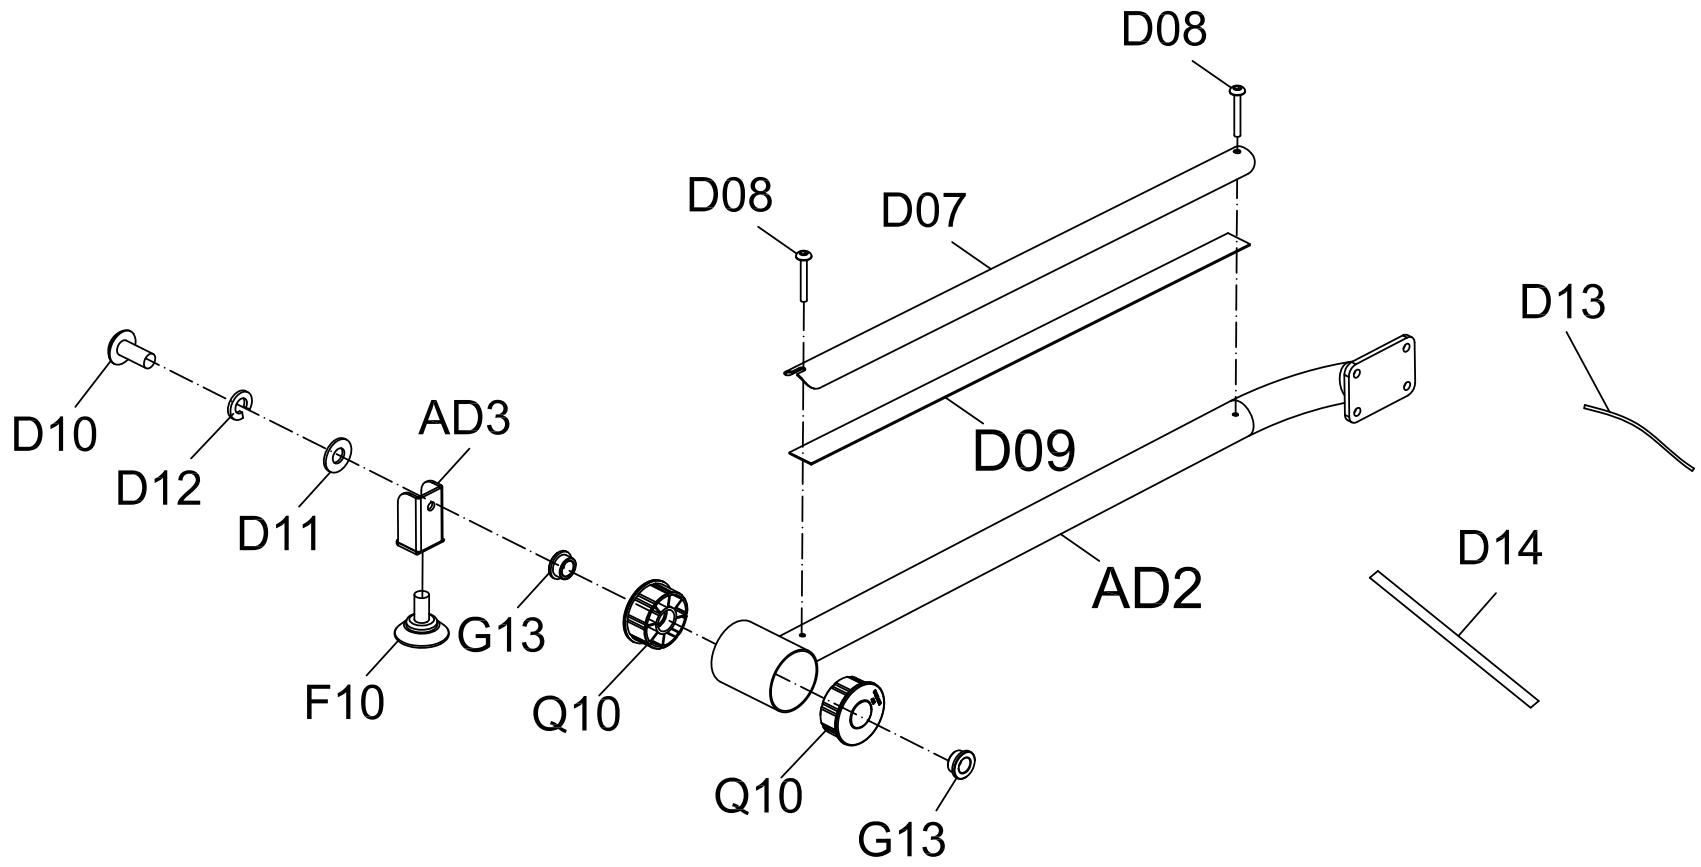

DRAWING NO	EP553-A12		
PART NAME	Rear frame set		
PART NO	1000217135	REV	A
APPROVE		DATE	

DRAWING NO	EP553-A13		
PART NAME	Console mast set		
PART NO	1000217136	REV	A
APPROVE		DATE	

DRAWING NO	EP553-A14		
PART NAME	Guide rail R Set		
PART NO	1000217137	REV	A
APPROVE		DATE	

DRAWING NO	EP553-A15		
PART NAME	Guide rail L Set		
PART NO	1000217138	REV	A
APPROVE		DATE	

DRAWING NO	EP553-A16		
PART NAME	Pedal Arm Set;Left		
PART NO	1000217139	REV	A
APPROVE		DATE	

DRAWING NO	EP553-A19		
PART NAME	Pedal Arm Set;Right		
PART NO	1000217141	REV	A
APPROVE		DATE	

DRAWING NO	EP553-A17		
PART NAME	Crank Pin Sleeve		
PART NO	1000217140	REV	A
APPROVE		DATE	

DRAWING NO	EP553-A18		
PART NAME	Roller Set		
PART NO	1000212646	REV	A
APPROVE		DATE	

DRAWING NO	EP544-A20		
PART NAME	LEFT UPPER HANDLEBAR SET		
PART NO	1000217142	REV	A
APPROVE		DATE	

DRAWING NO	EP553-A27		
PART NAME	RIGHT LINK ARM SET		
PART NO	1000217147	REV	A
APPROVE		DATE	

DRAWING NO	EP553-A28		
PART NAME	Front Stabilizer SET		
PART NO	1000217148	REV	A
APPROVE		DATE	

DRAWING NO	EP553-A18		
PART NAME	Pulley		
PART NO	1000217586	REV	A
APPROVE		DATE	