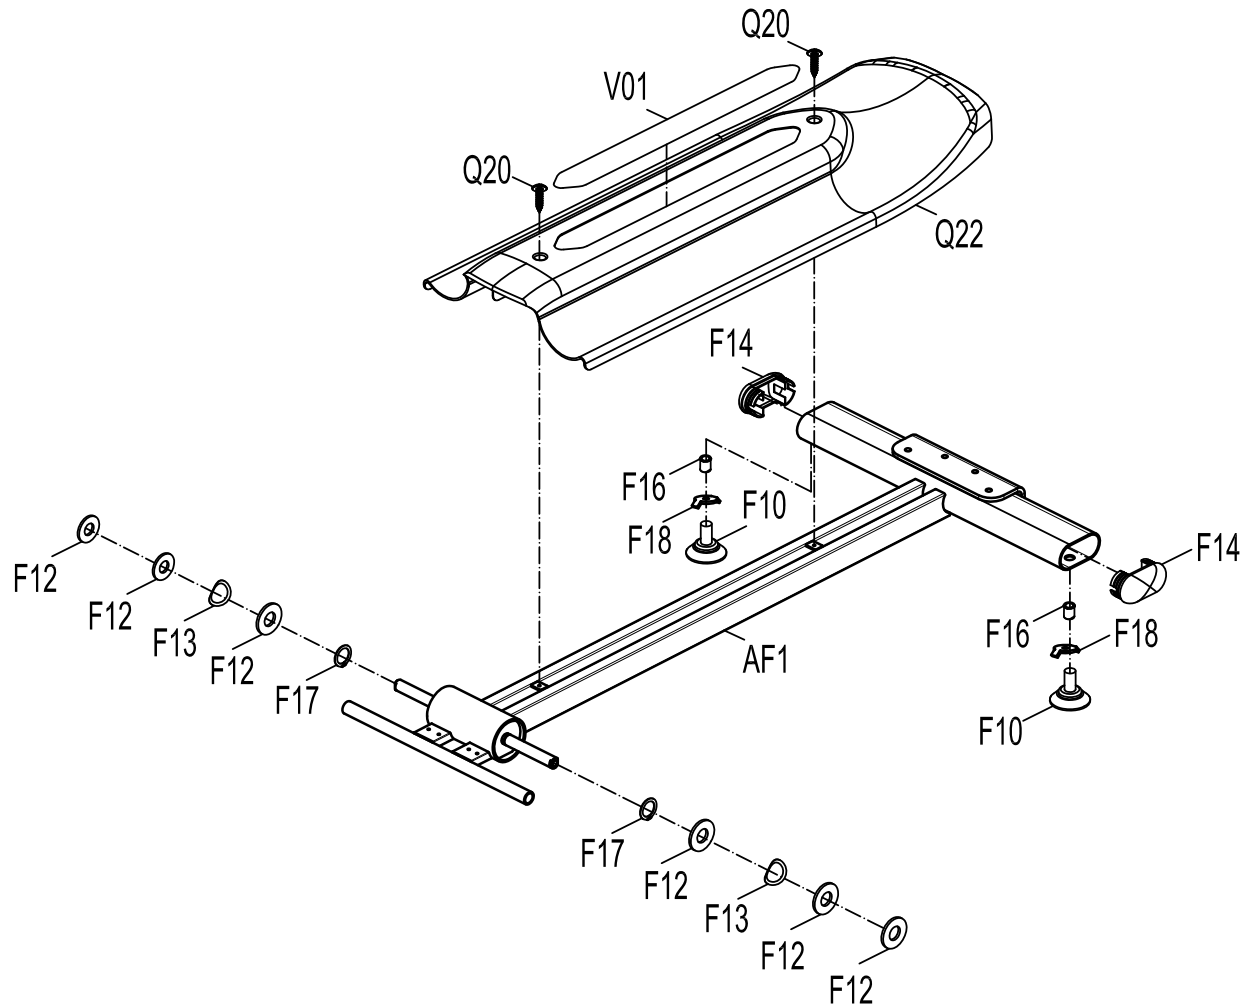

DRAWING NO	EP553-A12		
PART NAME	Rear frame set		
PART NO	1000217135	REV	A
APPROVE		DATE	

DRAWING NO	EP553-A13		
PART NAME	Console mast set		
PART NO	1000217136	REV	A
APPROVE		DATE	

DRAWING NO	EP553-A14		
PART NAME	Guide rail R Set		
PART NO	1000217137	REV	A
APPROVE		DATE	

DRAWING NO	EP553-A15		
PART NAME	Guide rail L Set		
PART NO	1000217138	REV	A
APPROVE		DATE	

DRAWING NO	EP553-A16		
PART NAME	Pedal Arm Set;Left		
PART NO	1000217139	REV	A
APPROVE		DATE	

DRAWING NO	EP553-A19		
PART NAME	Pedal Arm Set;Right		
PART NO	1000217141	REV	A
APPROVE		DATE	

DRAWING NO	EP553-A17		
PART NAME	Crank Pin Sleeve		
PART NO	1000217140	REV	A
APPROVE		DATE	

DRAWING NO	EP553-A18		
PART NAME	Roller Set		
PART NO	1000212646	REV	A
APPROVE		DATE	

DRAWING NO	EP544-A20		
PART NAME	LEFT UPPER HANDLEBAR SET		
PART NO	1000217142	REV	A
APPROVE		DATE	

DRAWING NO	EP553-A27		
PART NAME	RIGHT LINK ARM SET		
PART NO	1000217147	REV	A
APPROVE		DATE	

DRAWING NO	EP553-A28		
PART NAME	Front Stabilizer SET		
PART NO	1000217148	REV	A
APPROVE		DATE	

DRAWING NO	EP553-A18		
PART NAME	Pulley		
PART NO	1000217586	REV	A
APPROVE		DATE	