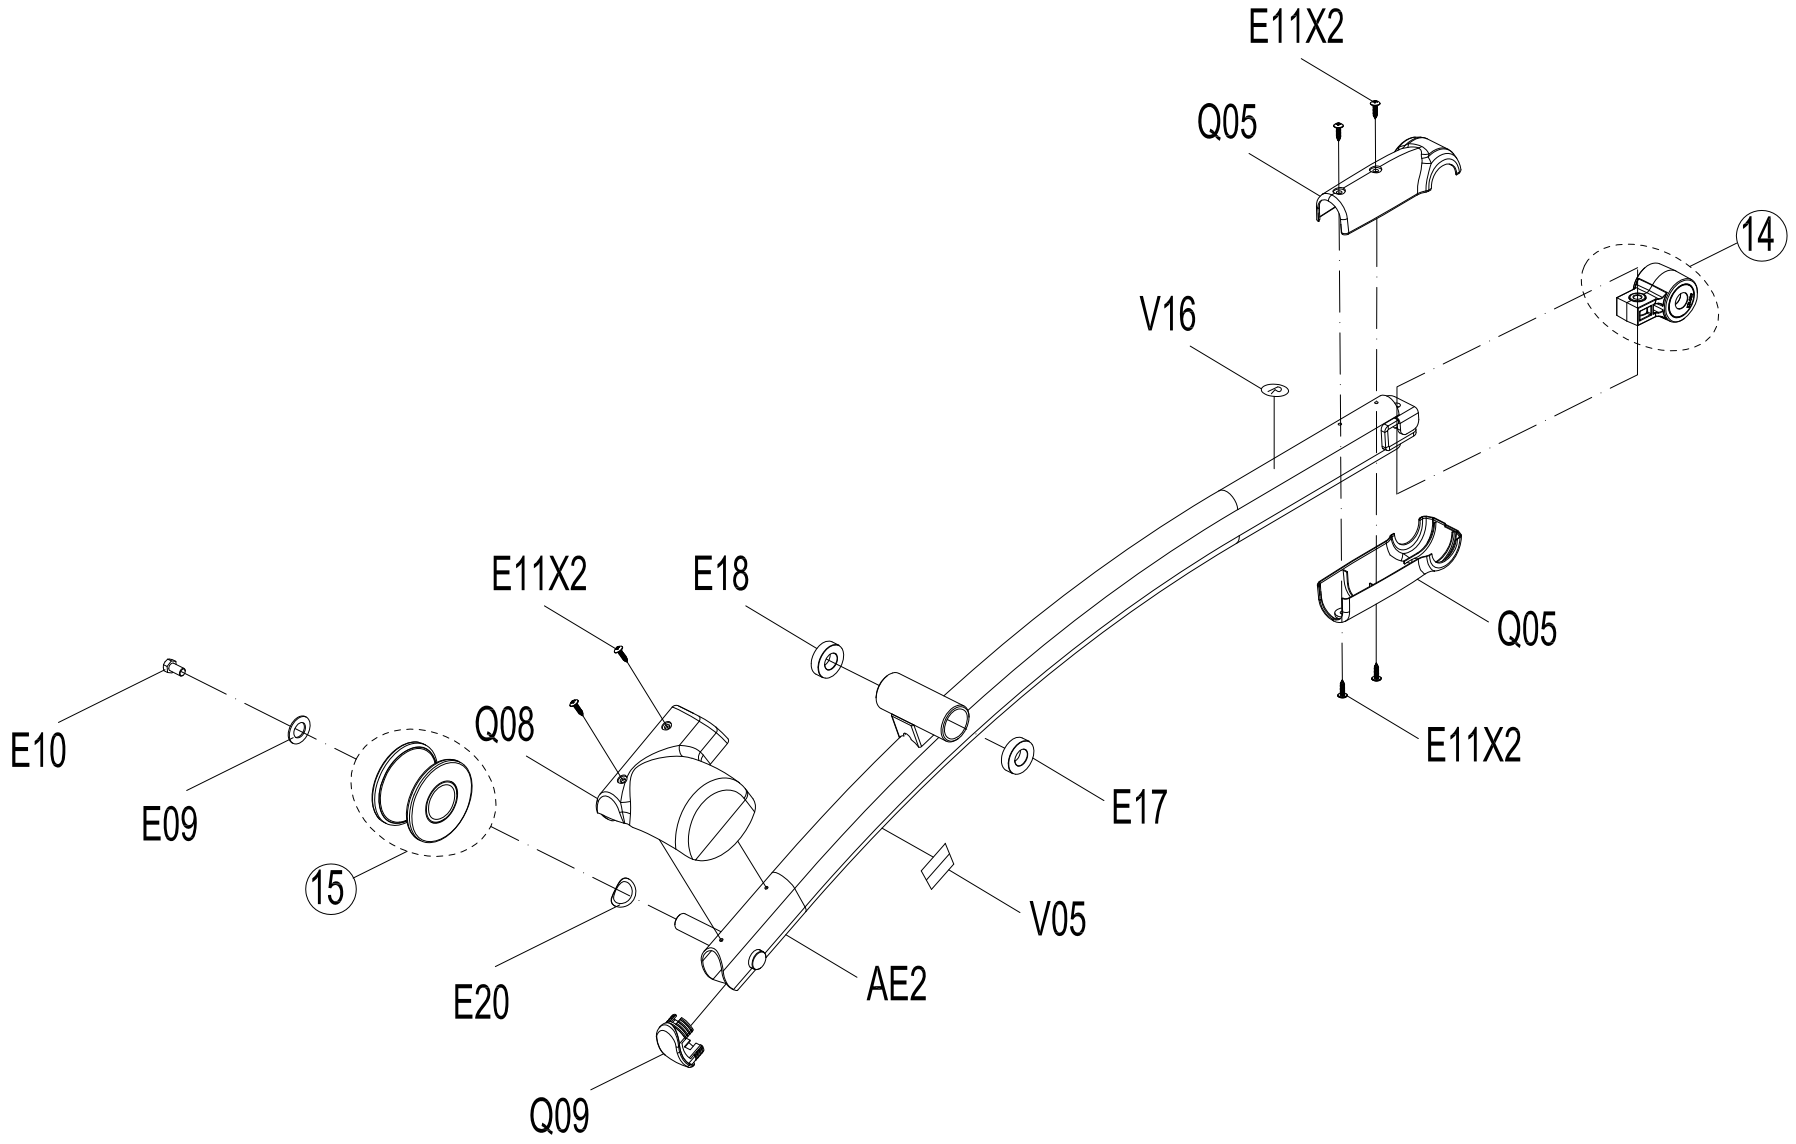

DRAWING NO	EP553-A12		
PART NAME	Rear frame set		
PART NO	1000217135	REV	A
APPROVE		DATE	

DRAWING NO	EP553-A13		
PART NAME	Console mast set		
PART NO	1000217136	REV	A
APPROVE		DATE	

DRAWING NO	EP553-A14		
PART NAME	Guide rail R Set		
PART NO	1000217137	REV	A
APPROVE		DATE	

DRAWING NO	EP553-A15		
PART NAME	Guide rail L Set		
PART NO	1000217138	REV	A
APPROVE		DATE	

DRAWING NO	EP553-A16		
PART NAME	Pedal Arm Set;Left		
PART NO	1000217139	REV	A
APPROVE		DATE	

DRAWING NO	EP553-A19		
PART NAME	Pedal Arm Set;Right		
PART NO	1000217141	REV	A
APPROVE		DATE	

DRAWING NO	EP553-A17		
PART NAME	Crank Pin Sleeve		
PART NO	1000217140	REV	A
APPROVE		DATE	

DRAWING NO	EP553-A18		
PART NAME	Roller Set		
PART NO	1000212646	REV	A
APPROVE		DATE	

DRAWING NO	EP544-A20		
PART NAME	LEFT UPPER HANDLEBAR SET		
PART NO	1000217142	REV	A
APPROVE		DATE	

DRAWING NO	EP553-A27		
PART NAME	RIGHT LINK ARM SET		
PART NO	1000217147	REV	A
APPROVE		DATE	

DRAWING NO	EP553-A28		
PART NAME	Front Stabilizer SET		
PART NO	1000217148	REV	A
APPROVE		DATE	

DRAWING NO	EP553-A18		
PART NAME	Pulley		
PART NO	1000217586	REV	A
APPROVE		DATE	