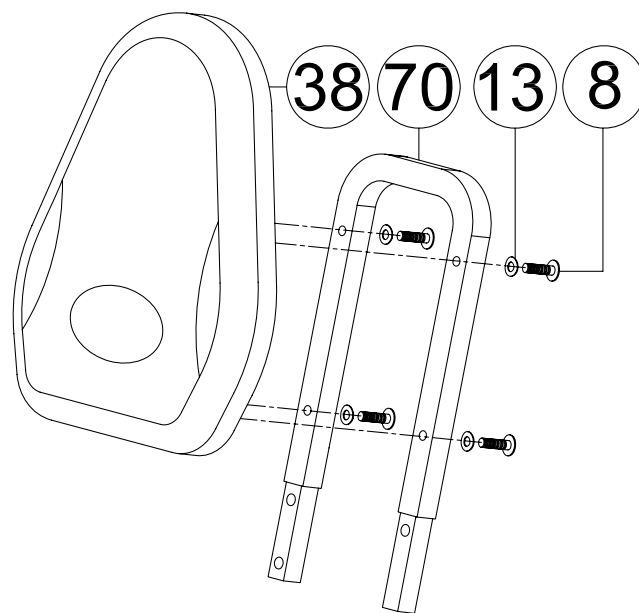

A05 Backrest Set