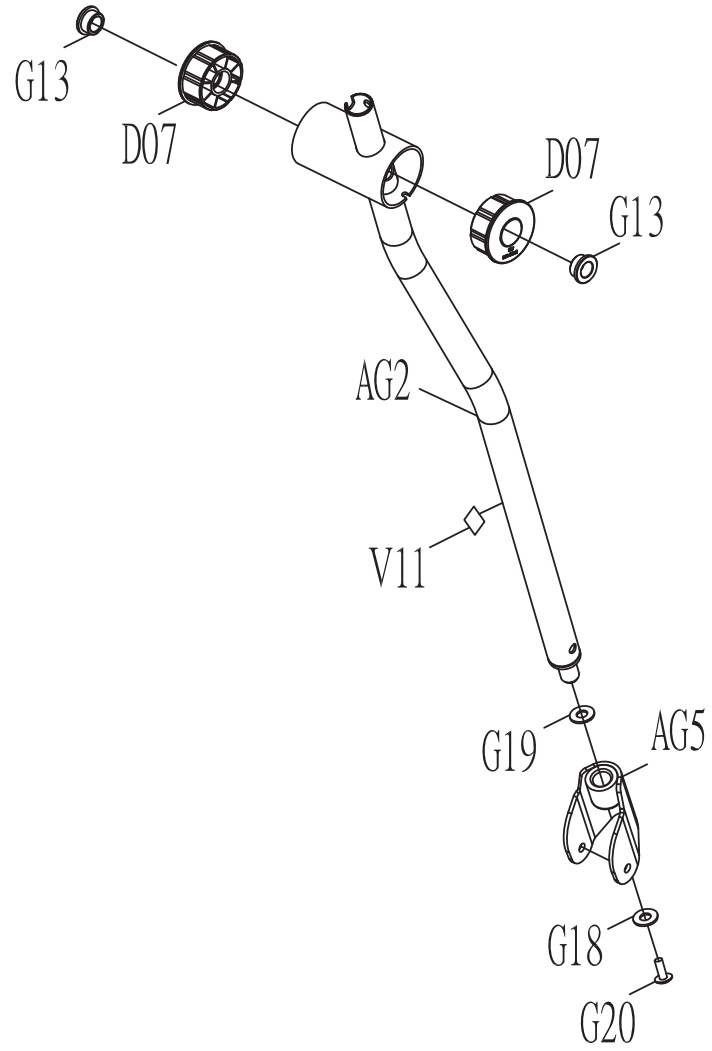

DRAWING NO	EP527-A36		
PART NAME	Guide rail L Set		
PART NO	1000212680	REV	A
APPROVE		DATE	

DRAWING NO	EP527-A15		
PART NAME	Pedal Arm Set;Left		
PART NO		REV	A
APPROVE		DATE	

DRAWING NO	EP527-A16		
PART NAME	Pedal Arm Set;Right		
PART NO		REV	A
APPROVE		DATE	

DRAWING NO	EP525-A19		
PART NAME	Crank Pin Sleeve		
PART NO		REV	A
APPROVE	Dary	DATE	12.06.10

DRAWING NO	EP525-A30		
PART NAME	Roller Set		
PART NO		REV	A
APPROVE	Dary	DATE	12.06.10

DRAWING NO	EP544-A19		
PART NAME	LEFT UPPER HANDLEBAR SET		
PART NO		REV	A
APPROVE		DATE	

DRAWING NO	EP544-A21		
PART NAME	LEFT LOWER HANDLEBAR SET		
PART NO		REV	A
APPROVE		DATE	

DRAWING NO	EP544-A22		
PART NAME	RIGHT LOWER HANDLEBAR SET		
PART NO		REV	A
APPROVE		DATE	

DRAWING NO	EP544-A23		
PART NAME	LEFT PEDAL ARM SET		
PART NO		REV	A
APPROVE		DATE	

DRAWING NO	EP527-A24		
PART NAME	Front Stabilizer SET		
PART NO	1000111657	REV	A
APPROVE		DATE	

DRAWING NO	EP544-A24		
PART NAME	RIGHT PEDAL ARM SET		
PART NO		REV	A
APPROVE		DATE	

DRAWING NO	EP543-A31		
PART NAME	傳動軸組		
PART NO	1000205360	REV	A
APPROVE	Lvhui	DATE	12.18.10