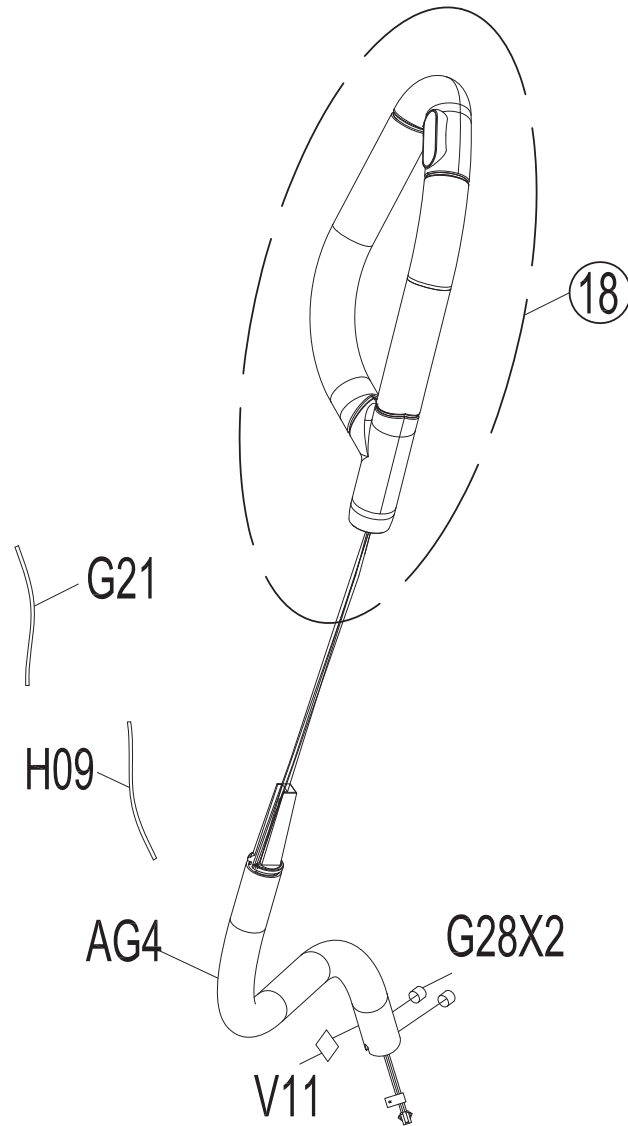

DRAWING NO	EP527-A36		
PART NAME	Guide rail L Set		
PART NO	1000212680	REV	A
APPROVE		DATE	

DRAWING NO	EP527-A15		
PART NAME	Pedal Arm Set;Left		
PART NO		REV	A
APPROVE		DATE	

DRAWING NO	EP527-A16		
PART NAME	Pedal Arm Set;Right		
PART NO		REV	A
APPROVE		DATE	

DRAWING NO	EP525-A19		
PART NAME	Crank Pin Sleeve		
PART NO		REV	A
APPROVE	Dary	DATE	12.06.10

DRAWING NO	EP525-A30		
PART NAME	Roller Set		
PART NO		REV	A
APPROVE	Dary	DATE	12.06.10

DRAWING NO	EP544-A19		
PART NAME	LEFT UPPER HANDLEBAR SET		
PART NO		REV	A
APPROVE		DATE	

DRAWING NO	EP544-A37		
PART NAME	LEFT UPPER HANDLEBAR SET		
PART NO		REV	A
APPROVE		DATE	

DRAWING NO	EP544-A20		
PART NAME	RIGHT UPPER HANDLEBAR SET		
PART NO		REV	A
APPROVE		DATE	

DRAWING NO	EP544-A38		
PART NAME	RIGHT UPPER HANDLEBAR SET		
PART NO		REV	A
APPROVE		DATE	

DRAWING NO	EP544-A21		
PART NAME	LEFT LOWER HANDLEBAR SET		
PART NO		REV	A
APPROVE		DATE	

DRAWING NO	EP544-A22		
PART NAME	RIGHT LOWER HANDLEBAR SET		
PART NO		REV	A
APPROVE		DATE	

DRAWING NO	EP544-A23		
PART NAME	LEFT PEDAL ARM SET		
PART NO		REV	A
APPROVE		DATE	