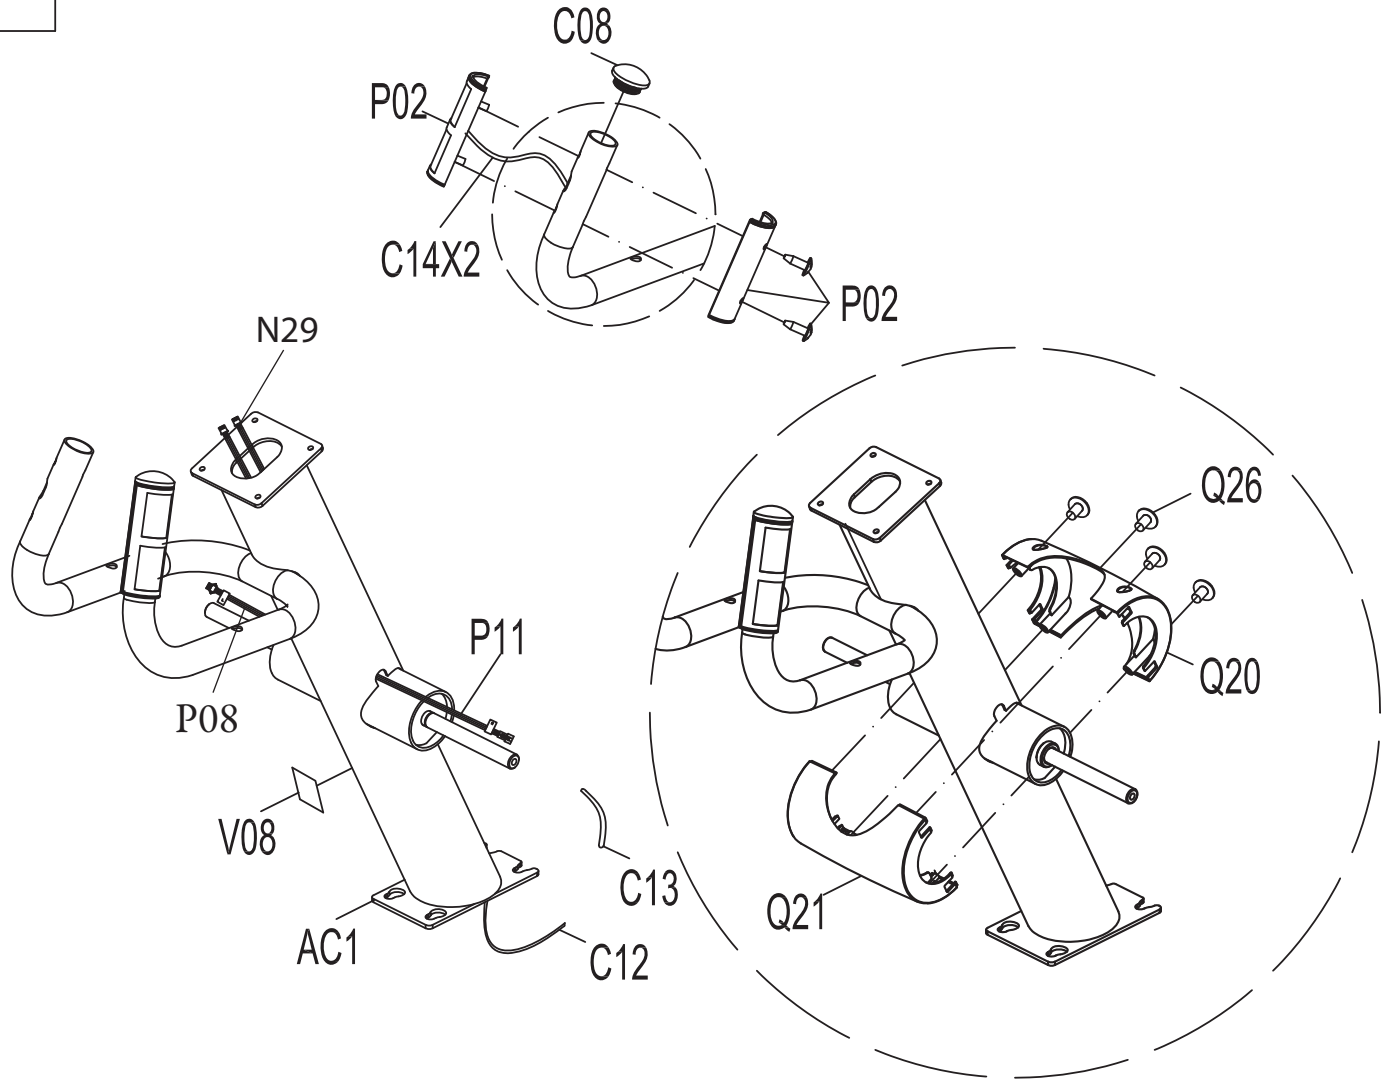

DRAWING NO	EP544-A40		
PART NAME	Console mast set		
PART NO		REV	A
APPROVE		DATE	

DRAWING NO	EP544-A12		
PART NAME	Rear frame set		
PART NO		REV	A
APPROVE		DATE	

DRAWING NO	EP527-A35		
PART NAME	Guide rail R Set		
PART NO	1000212681	REV	A
APPROVE		DATE	

DRAWING NO	EP527-A36		
PART NAME	Guide rail L Set		
PART NO	1000212680	REV	A
APPROVE		DATE	

DRAWING NO	EP527-A15		
PART NAME	Pedal Arm Set;Left		
PART NO		REV	A
APPROVE		DATE	

DRAWING NO	EP527-A16		
PART NAME	Pedal Arm Set;Right		
PART NO		REV	A
APPROVE		DATE	

DRAWING NO	EP525-A19		
PART NAME	Crank Pin Sleeve		
PART NO		REV	A
APPROVE	Dary	DATE	12.06.10

DRAWING NO	EP525-A30		
PART NAME	Roller Set		
PART NO		REV	A
APPROVE	Dary	DATE	12.06.10

DRAWING NO	EP544-A19		
PART NAME	LEFT UPPER HANDLEBAR SET		
PART NO		REV	A
APPROVE		DATE	

DRAWING NO	EP544-A21		
PART NAME	LEFT LOWER HANDLEBAR SET		
PART NO		REV	A
APPROVE		DATE	

DRAWING NO	EP544-A22		
PART NAME	RIGHT LOWER HANDLEBAR SET		
PART NO		REV	A
APPROVE		DATE	

DRAWING NO	EP544-A23		
PART NAME	LEFT PEDAL ARM SET		
PART NO		REV	A
APPROVE		DATE	