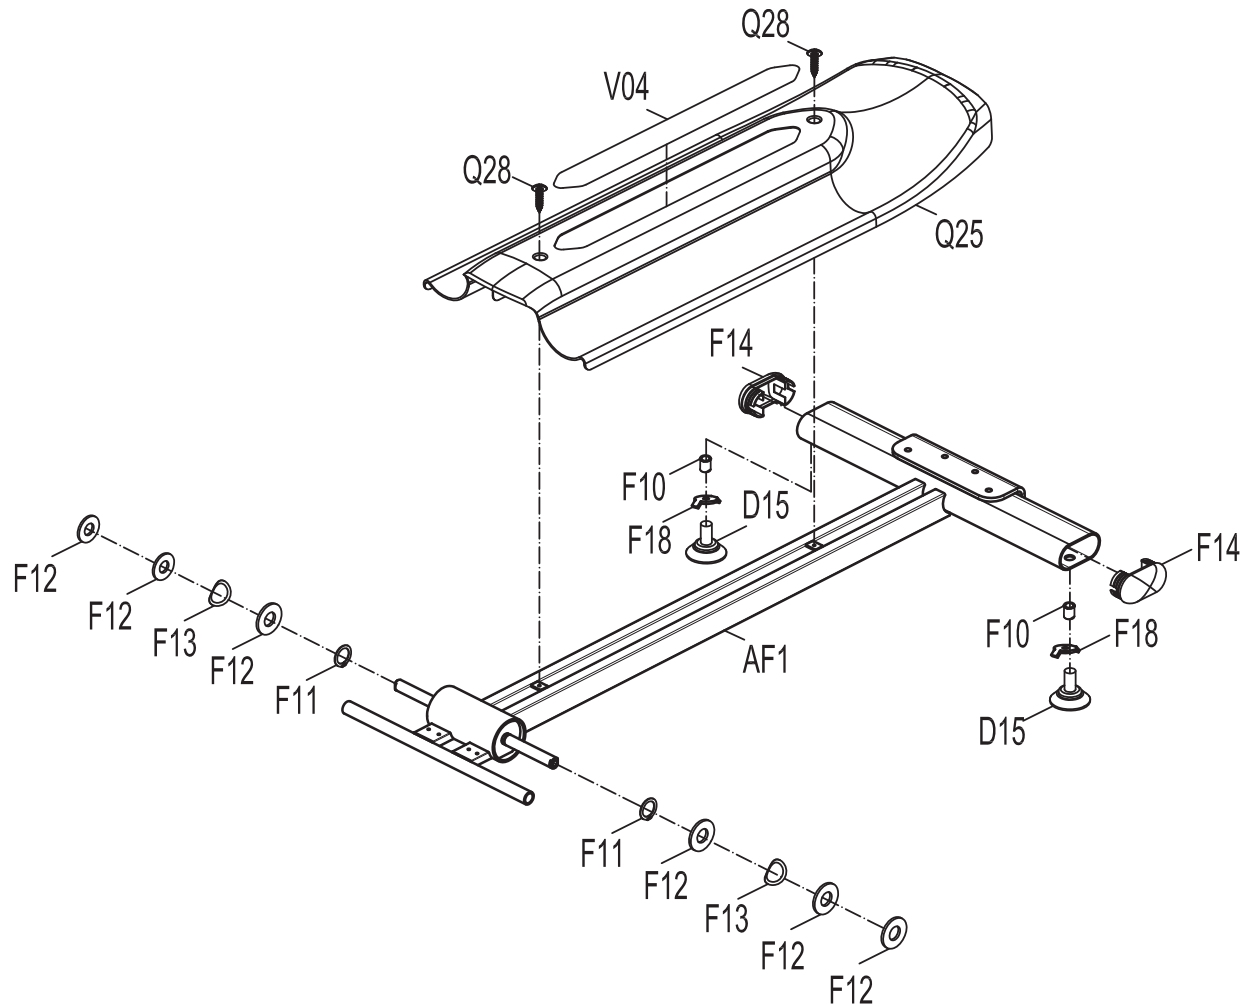

DRAWING NO	EP544-A40		
PART NAME	Console mast set		
PART NO		REV	A
APPROVE		DATE	

DRAWING NO	EP544-A12		
PART NAME	Rear frame set		
PART NO		REV	A
APPROVE		DATE	

DRAWING NO	EP527-A35		
PART NAME	Guide rail R Set		
PART NO	1000212681	REV	A
APPROVE		DATE	

DRAWING NO	EP527-A36		
PART NAME	Guide rail L Set		
PART NO	1000212680	REV	A
APPROVE		DATE	

DRAWING NO	EP527-A15		
PART NAME	Pedal Arm Set;Left		
PART NO		REV	A
APPROVE		DATE	

DRAWING NO	EP527-A16		
PART NAME	Pedal Arm Set;Right		
PART NO		REV	A
APPROVE		DATE	

DRAWING NO	EP525-A19		
PART NAME	Crank Pin Sleeve		
PART NO		REV	A
APPROVE	Dary	DATE	12.06.10

DRAWING NO	EP525-A30		
PART NAME	Roller Set		
PART NO		REV	A
APPROVE	Dary	DATE	12.06.10

DRAWING NO	EP544-A19		
PART NAME	LEFT UPPER HANDLEBAR SET		
PART NO		REV	A
APPROVE		DATE	

DRAWING NO	EP527-A24		
PART NAME	Front Stabilizer SET		
PART NO	1000111657	REV	A
APPROVE		DATE	

DRAWING NO	EP544-A24		
PART NAME	RIGHT PEDAL ARM SET		
PART NO		REV	A
APPROVE		DATE	

DRAWING NO	EP543-A31		
PART NAME	傳動軸組		
PART NO	1000205360	REV	A
APPROVE	Lvhui	DATE	12.18.10