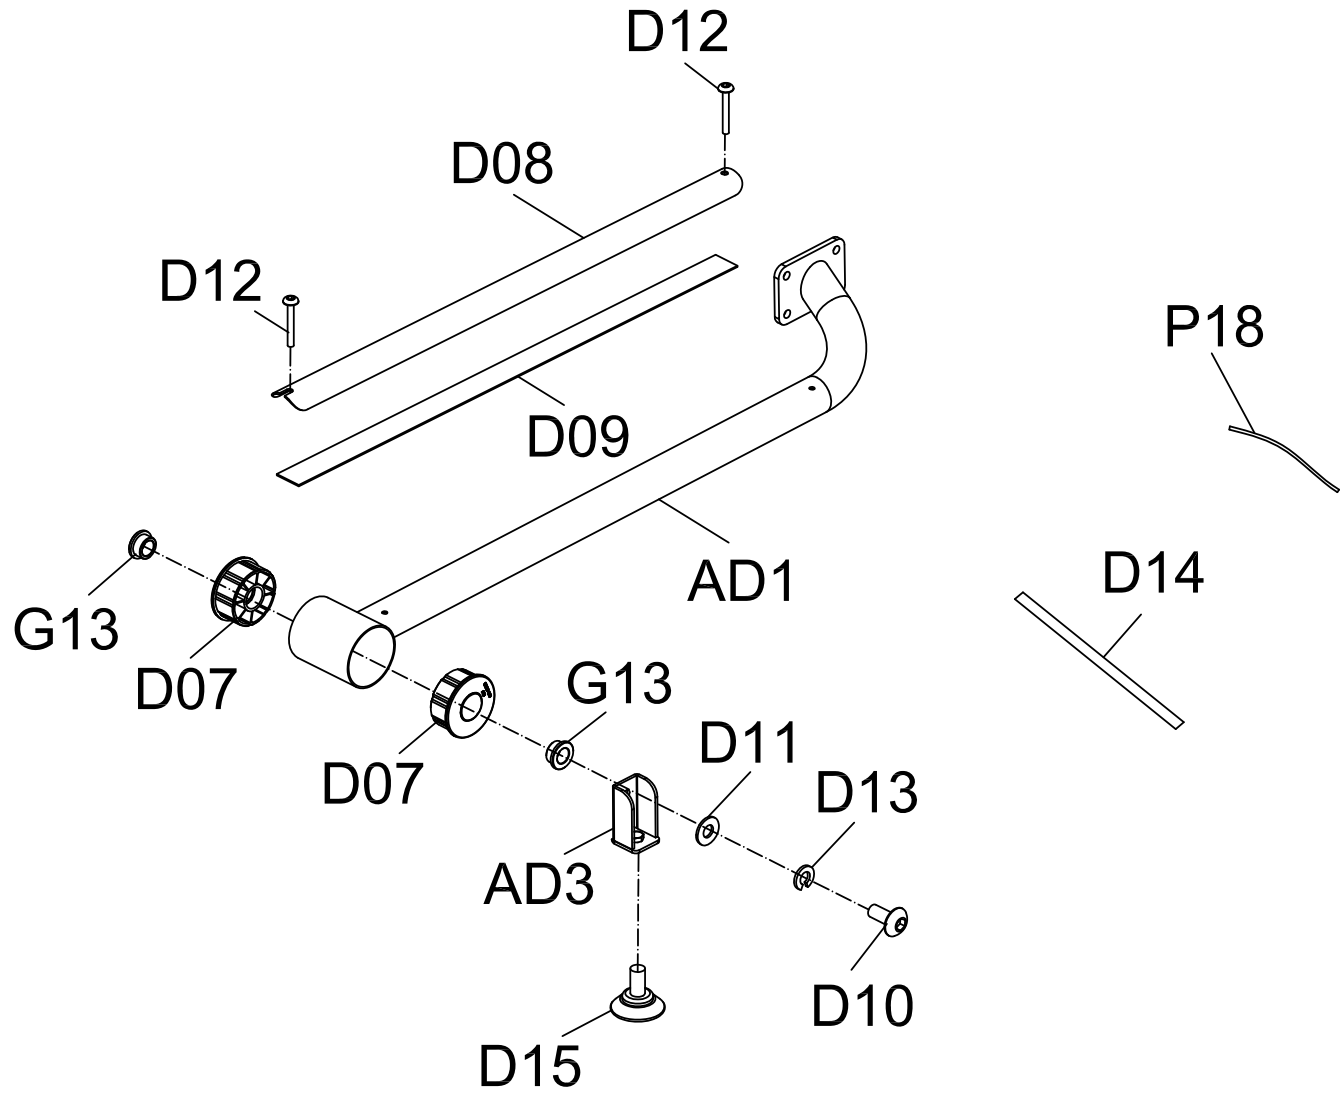

DRAWING NO	EP544-A40		
PART NAME	Console mast set		
PART NO		REV	A
APPROVE		DATE	

DRAWING NO	EP544-A12		
PART NAME	Rear frame set		
PART NO		REV	A
APPROVE		DATE	

DRAWING NO	EP527-A35		
PART NAME	Guide rail R Set		
PART NO	1000212681	REV	A
APPROVE		DATE	

DRAWING NO	EP527-A36		
PART NAME	Guide rail L Set		
PART NO	1000212680	REV	A
APPROVE		DATE	

DRAWING NO	EP527-A15		
PART NAME	Pedal Arm Set;Left		
PART NO		REV	A
APPROVE		DATE	

DRAWING NO	EP527-A16		
PART NAME	Pedal Arm Set;Right		
PART NO		REV	A
APPROVE		DATE	

DRAWING NO	EP525-A19		
PART NAME	Crank Pin Sleeve		
PART NO		REV	A
APPROVE	Dary	DATE	12.06.10

DRAWING NO	EP525-A30		
PART NAME	Roller Set		
PART NO		REV	A
APPROVE	Dary	DATE	12.06.10

DRAWING NO	EP544-A19		
PART NAME	LEFT UPPER HANDLEBAR SET		
PART NO		REV	A
APPROVE		DATE	

DRAWING NO	EP527-A24		
PART NAME	Front Stabilizer SET		
PART NO	1000111657	REV	A
APPROVE		DATE	

DRAWING NO	EP544-A24		
PART NAME	RIGHT PEDAL ARM SET		
PART NO		REV	A
APPROVE		DATE	

DRAWING NO	EP543-A31		
PART NAME	傳動軸組		
PART NO	1000205360	REV	A
APPROVE	Lvhui	DATE	12.18.10