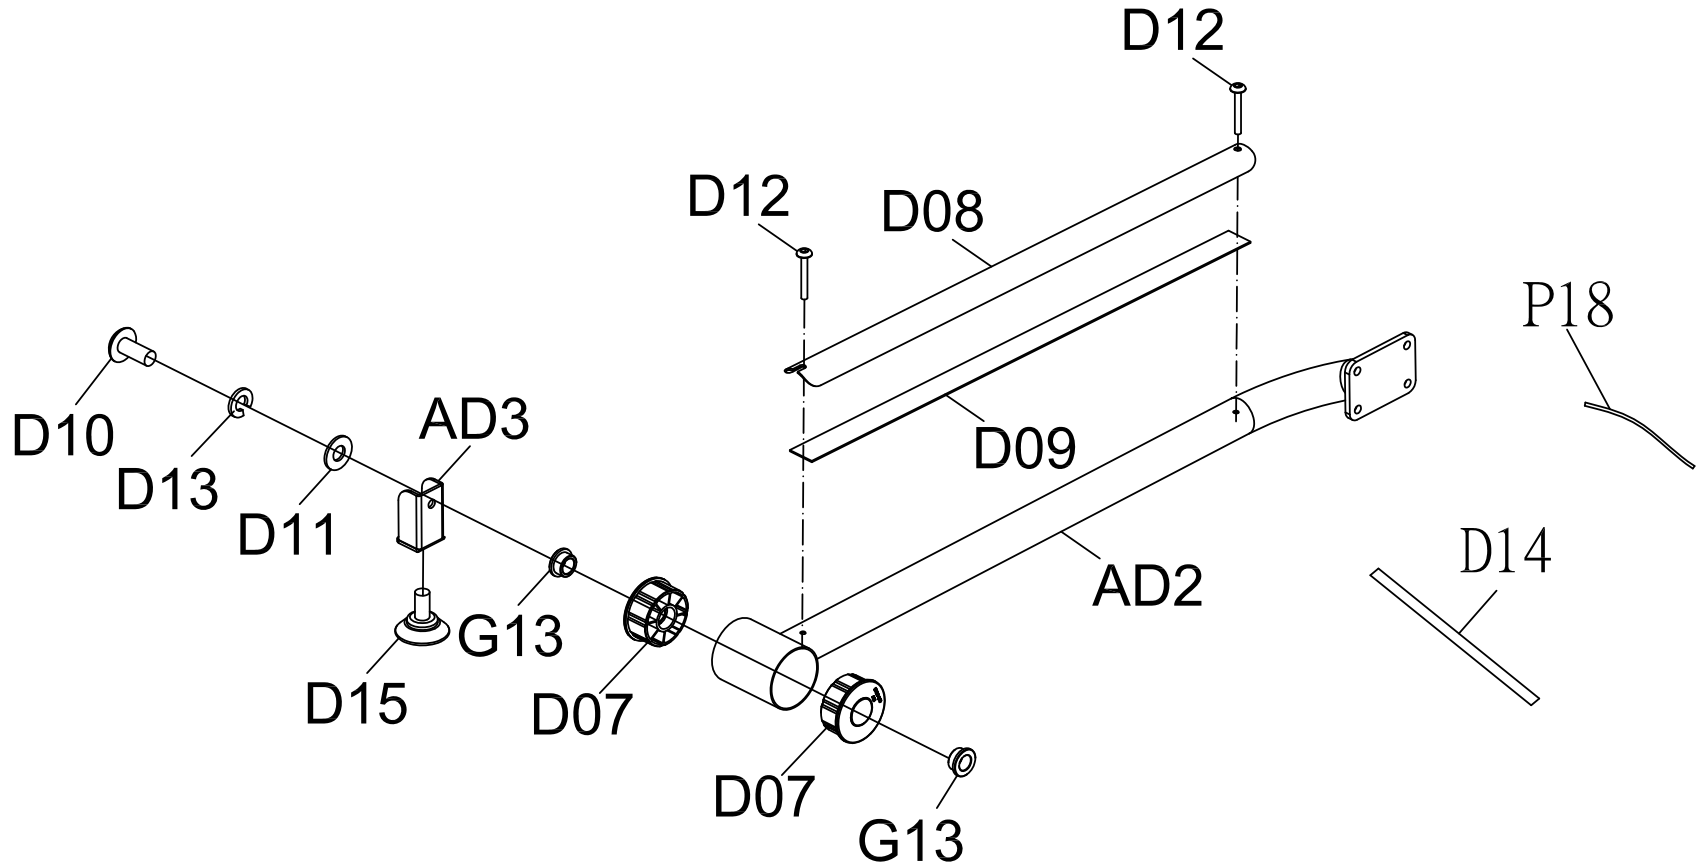

DRAWING NO	EP544-A40		
PART NAME	Console mast set		
PART NO		REV	A
APPROVE		DATE	

DRAWING NO	EP544-A12		
PART NAME	Rear frame set		
PART NO		REV	A
APPROVE		DATE	

DRAWING NO	EP527-A35		
PART NAME	Guide rail R Set		
PART NO	1000212681	REV	A
APPROVE		DATE	

DRAWING NO	EP527-A36		
PART NAME	Guide rail L Set		
PART NO	1000212680	REV	A
APPROVE		DATE	

DRAWING NO	EP527-A15		
PART NAME	Pedal Arm Set;Left		
PART NO		REV	A
APPROVE		DATE	

DRAWING NO	EP527-A16		
PART NAME	Pedal Arm Set;Right		
PART NO		REV	A
APPROVE		DATE	

DRAWING NO	EP525-A19		
PART NAME	Crank Pin Sleeve		
PART NO		REV	A
APPROVE	Dary	DATE	12.06.10

DRAWING NO	EP525-A30		
PART NAME	Roller Set		
PART NO		REV	A
APPROVE	Dary	DATE	12.06.10

DRAWING NO	EP544-A19		
PART NAME	LEFT UPPER HANDLEBAR SET		
PART NO		REV	A
APPROVE		DATE	

DRAWING NO	EP527-A24		
PART NAME	Front Stabilizer SET		
PART NO	1000111657	REV	A
APPROVE		DATE	

DRAWING NO	EP544-A24		
PART NAME	RIGHT PEDAL ARM SET		
PART NO		REV	A
APPROVE		DATE	

DRAWING NO	EP543-A31		
PART NAME	傳動軸組		
PART NO	1000205360	REV	A
APPROVE	Lvhui	DATE	12.18.10