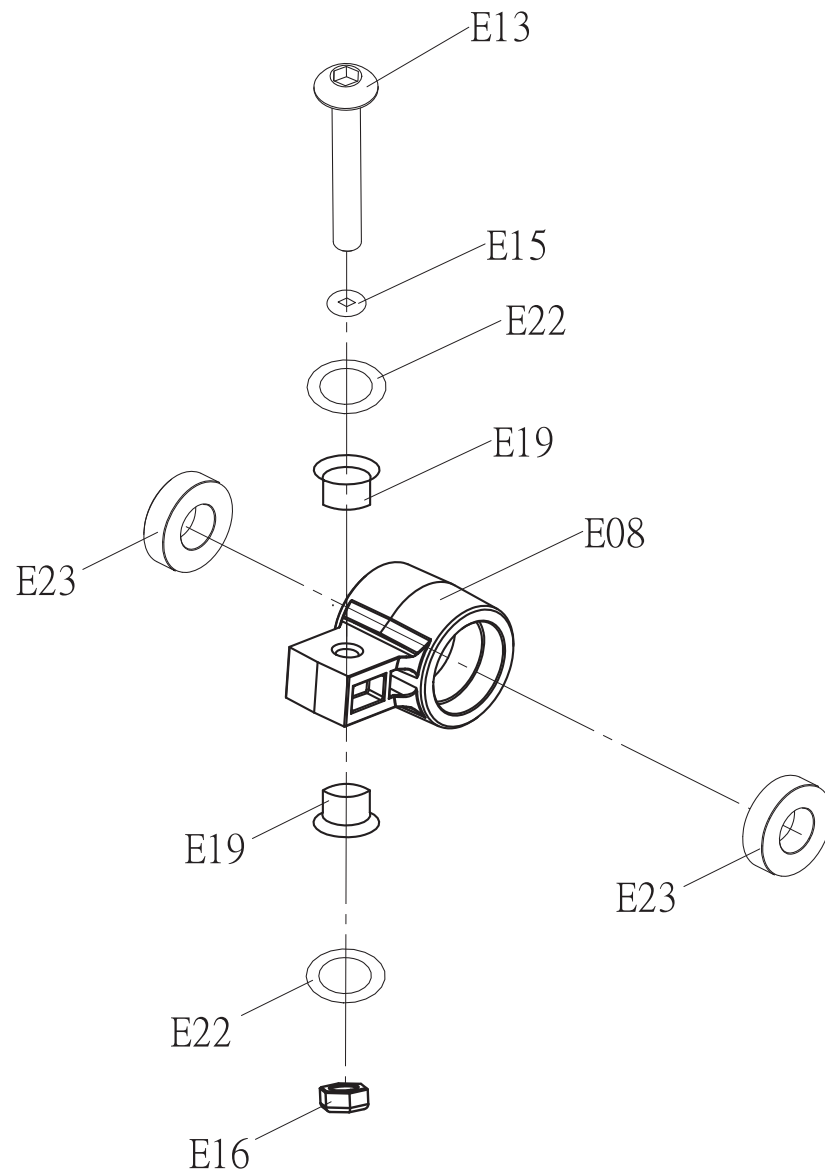

DRAWING NO	EP544-A40		
PART NAME	Console mast set		
PART NO		REV	A
APPROVE		DATE	

DRAWING NO	EP544-A12		
PART NAME	Rear frame set		
PART NO		REV	A
APPROVE		DATE	

DRAWING NO	EP527-A35		
PART NAME	Guide rail R Set		
PART NO	1000212681	REV	A
APPROVE		DATE	

DRAWING NO	EP527-A36		
PART NAME	Guide rail L Set		
PART NO	1000212680	REV	A
APPROVE		DATE	

DRAWING NO	EP527-A15		
PART NAME	Pedal Arm Set;Left		
PART NO		REV	A
APPROVE		DATE	

DRAWING NO	EP527-A16		
PART NAME	Pedal Arm Set;Right		
PART NO		REV	A
APPROVE		DATE	

DRAWING NO	EP525-A19		
PART NAME	Crank Pin Sleeve		
PART NO		REV	A
APPROVE	Dary	DATE	12.06.10

DRAWING NO	EP525-A30		
PART NAME	Roller Set		
PART NO		REV	A
APPROVE	Dary	DATE	12.06.10

DRAWING NO	EP544-A19		
PART NAME	LEFT UPPER HANDLEBAR SET		
PART NO		REV	A
APPROVE		DATE	

DRAWING NO	EP544-A21		
PART NAME	LEFT LOWER HANDLEBAR SET		
PART NO		REV	A
APPROVE		DATE	

DRAWING NO	EP544-A22		
PART NAME	RIGHT LOWER HANDLEBAR SET		
PART NO		REV	A
APPROVE		DATE	

DRAWING NO	EP544-A23		
PART NAME	LEFT PEDAL ARM SET		
PART NO		REV	A
APPROVE		DATE	