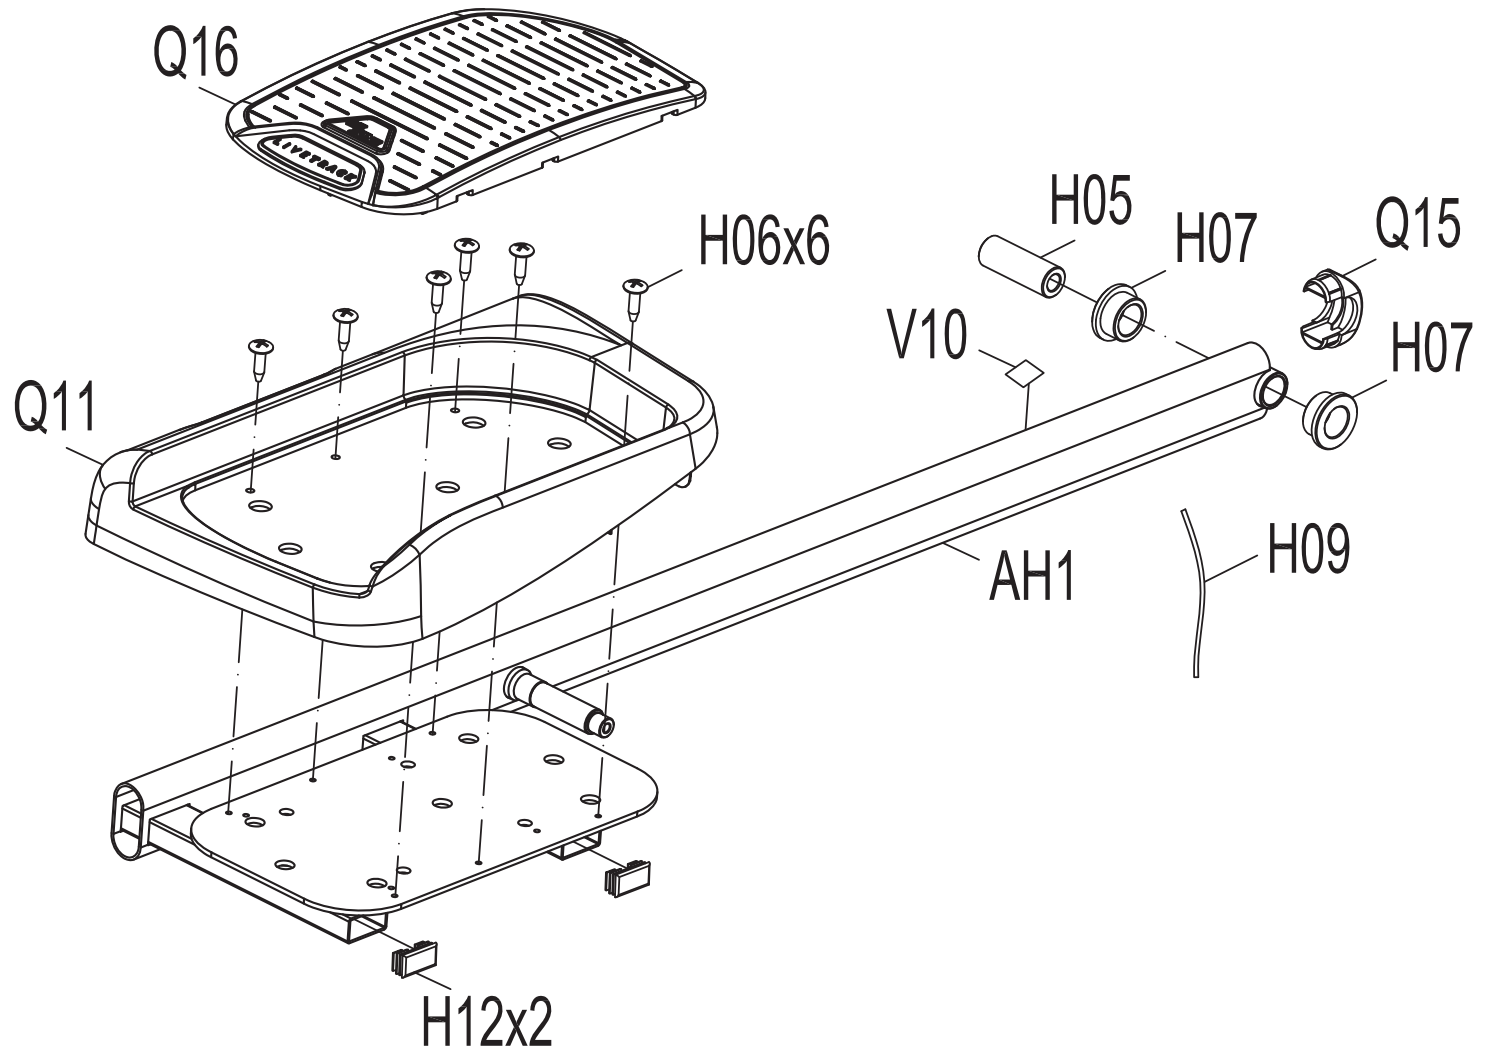

DRAWING NO	EP527-A36		
PART NAME	Guide rail L Set		
PART NO	1000212680	REV	A
APPROVE		DATE	

DRAWING NO	EP527-A15		
PART NAME	Pedal Arm Set;Left		
PART NO		REV	A
APPROVE		DATE	

DRAWING NO	EP527-A16		
PART NAME	Pedal Arm Set;Right		
PART NO		REV	A
APPROVE		DATE	

DRAWING NO	EP525-A19		
PART NAME	Crank Pin Sleeve		
PART NO		REV	A
APPROVE	Dary	DATE	12.06.10

DRAWING NO	EP525-A30		
PART NAME	Roller Set		
PART NO		REV	A
APPROVE	Dary	DATE	12.06.10

DRAWING NO	EP544-A19		
PART NAME	LEFT UPPER HANDLEBAR SET		
PART NO		REV	A
APPROVE		DATE	

DRAWING NO	EP544-A37		
PART NAME	LEFT UPPER HANDLEBAR SET		
PART NO		REV	A
APPROVE		DATE	

DRAWING NO	EP544-A20		
PART NAME	RIGHT UPPER HANDLEBAR SET		
PART NO		REV	A
APPROVE		DATE	

DRAWING NO	EP544-A38		
PART NAME	RIGHT UPPER HANDLEBAR SET		
PART NO		REV	A
APPROVE		DATE	

DRAWING NO	EP544-A21		
PART NAME	LEFT LOWER HANDLEBAR SET		
PART NO		REV	A
APPROVE		DATE	

DRAWING NO	EP544-A22		
PART NAME	RIGHT LOWER HANDLEBAR SET		
PART NO		REV	A
APPROVE		DATE	

DRAWING NO	EP544-A23		
PART NAME	LEFT PEDAL ARM SET		
PART NO		REV	A
APPROVE		DATE	