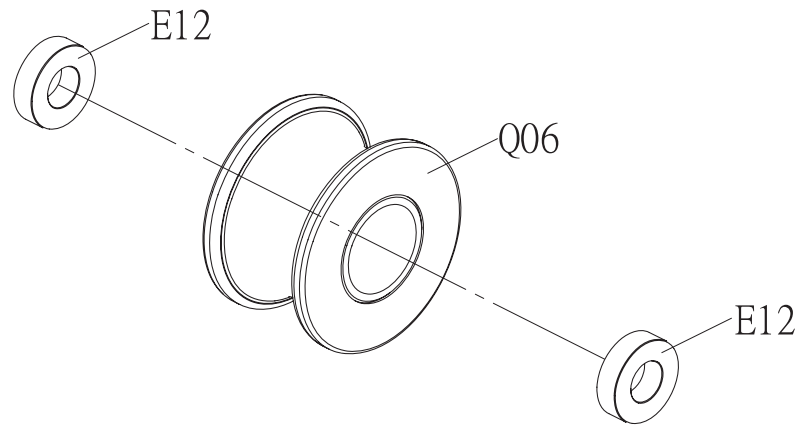

DRAWING NO	EP544-A40		
PART NAME	Console mast set		
PART NO		REV	A
APPROVE		DATE	

DRAWING NO	EP544-A12		
PART NAME	Rear frame set		
PART NO		REV	A
APPROVE		DATE	

DRAWING NO	EP527-A35		
PART NAME	Guide rail R Set		
PART NO	1000212681	REV	A
APPROVE		DATE	

DRAWING NO	EP527-A36		
PART NAME	Guide rail L Set		
PART NO	1000212680	REV	A
APPROVE		DATE	

DRAWING NO	EP527-A15		
PART NAME	Pedal Arm Set;Left		
PART NO		REV	A
APPROVE		DATE	

DRAWING NO	EP527-A16		
PART NAME	Pedal Arm Set;Right		
PART NO		REV	A
APPROVE		DATE	

DRAWING NO	EP525-A19		
PART NAME	Crank Pin Sleeve		
PART NO		REV	A
APPROVE	Dary	DATE	12.06.10

DRAWING NO	EP525-A30		
PART NAME	Roller Set		
PART NO		REV	A
APPROVE	Dary	DATE	12.06.10

DRAWING NO	EP544-A19		
PART NAME	LEFT UPPER HANDLEBAR SET		
PART NO		REV	A
APPROVE		DATE	

DRAWING NO	EP544-A37		
PART NAME	LEFT UPPER HANDLEBAR SET		
PART NO		REV	A
APPROVE		DATE	

DRAWING NO	EP544-A20		
PART NAME	RIGHT UPPER HANDLEBAR SET		
PART NO		REV	A
APPROVE		DATE	

DRAWING NO	EP544-A38		
PART NAME	RIGHT UPPER HANDLEBAR SET		
PART NO		REV	A
APPROVE		DATE	