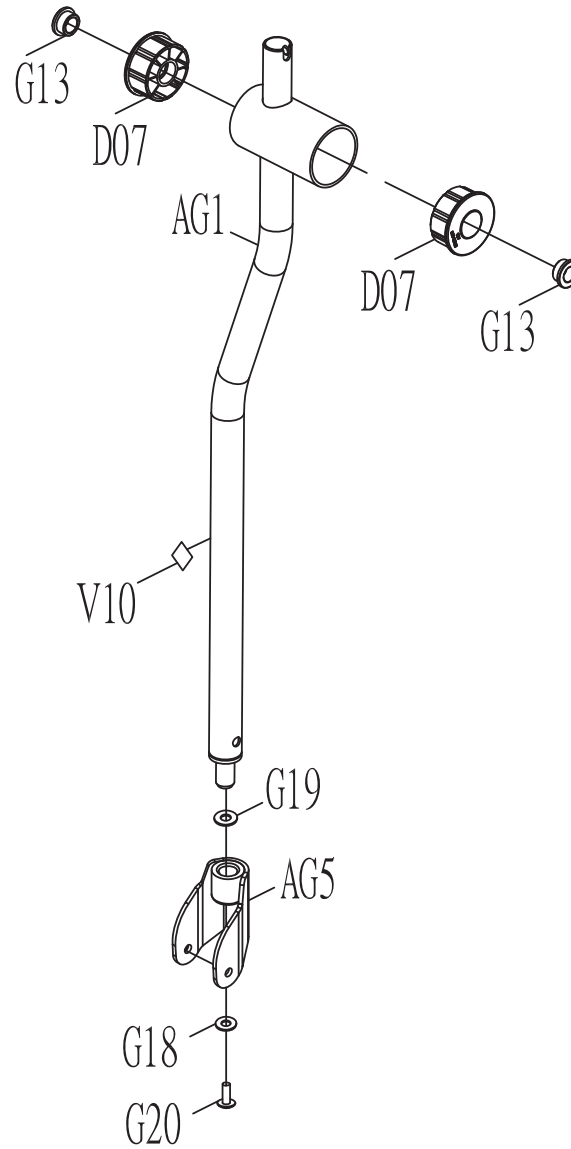

DRAWING NO	EP527-A36		
PART NAME	Guide rail L Set		
PART NO	1000212680	REV	A
APPROVE		DATE	

DRAWING NO	EP527-A15		
PART NAME	Pedal Arm Set;Left		
PART NO		REV	A
APPROVE		DATE	

DRAWING NO	EP527-A16		
PART NAME	Pedal Arm Set;Right		
PART NO		REV	A
APPROVE		DATE	

DRAWING NO	EP525-A19		
PART NAME	Crank Pin Sleeve		
PART NO		REV	A
APPROVE	Dary	DATE	12.06.10

DRAWING NO	EP525-A30		
PART NAME	Roller Set		
PART NO		REV	A
APPROVE	Dary	DATE	12.06.10

DRAWING NO	EP544-A19		
PART NAME	LEFT UPPER HANDLEBAR SET		
PART NO		REV	A
APPROVE		DATE	

DRAWING NO	EP544-A37		
PART NAME	LEFT UPPER HANDLEBAR SET		
PART NO		REV	A
APPROVE		DATE	

DRAWING NO	EP544-A20		
PART NAME	RIGHT UPPER HANDLEBAR SET		
PART NO		REV	A
APPROVE		DATE	

DRAWING NO	EP544-A38		
PART NAME	RIGHT UPPER HANDLEBAR SET		
PART NO		REV	A
APPROVE		DATE	

DRAWING NO	EP544-A21		
PART NAME	LEFT LOWER HANDLEBAR SET		
PART NO		REV	A
APPROVE		DATE	

DRAWING NO	EP544-A22		
PART NAME	RIGHT LOWER HANDLEBAR SET		
PART NO		REV	A
APPROVE		DATE	

DRAWING NO	EP544-A23		
PART NAME	LEFT PEDAL ARM SET		
PART NO		REV	A
APPROVE		DATE	