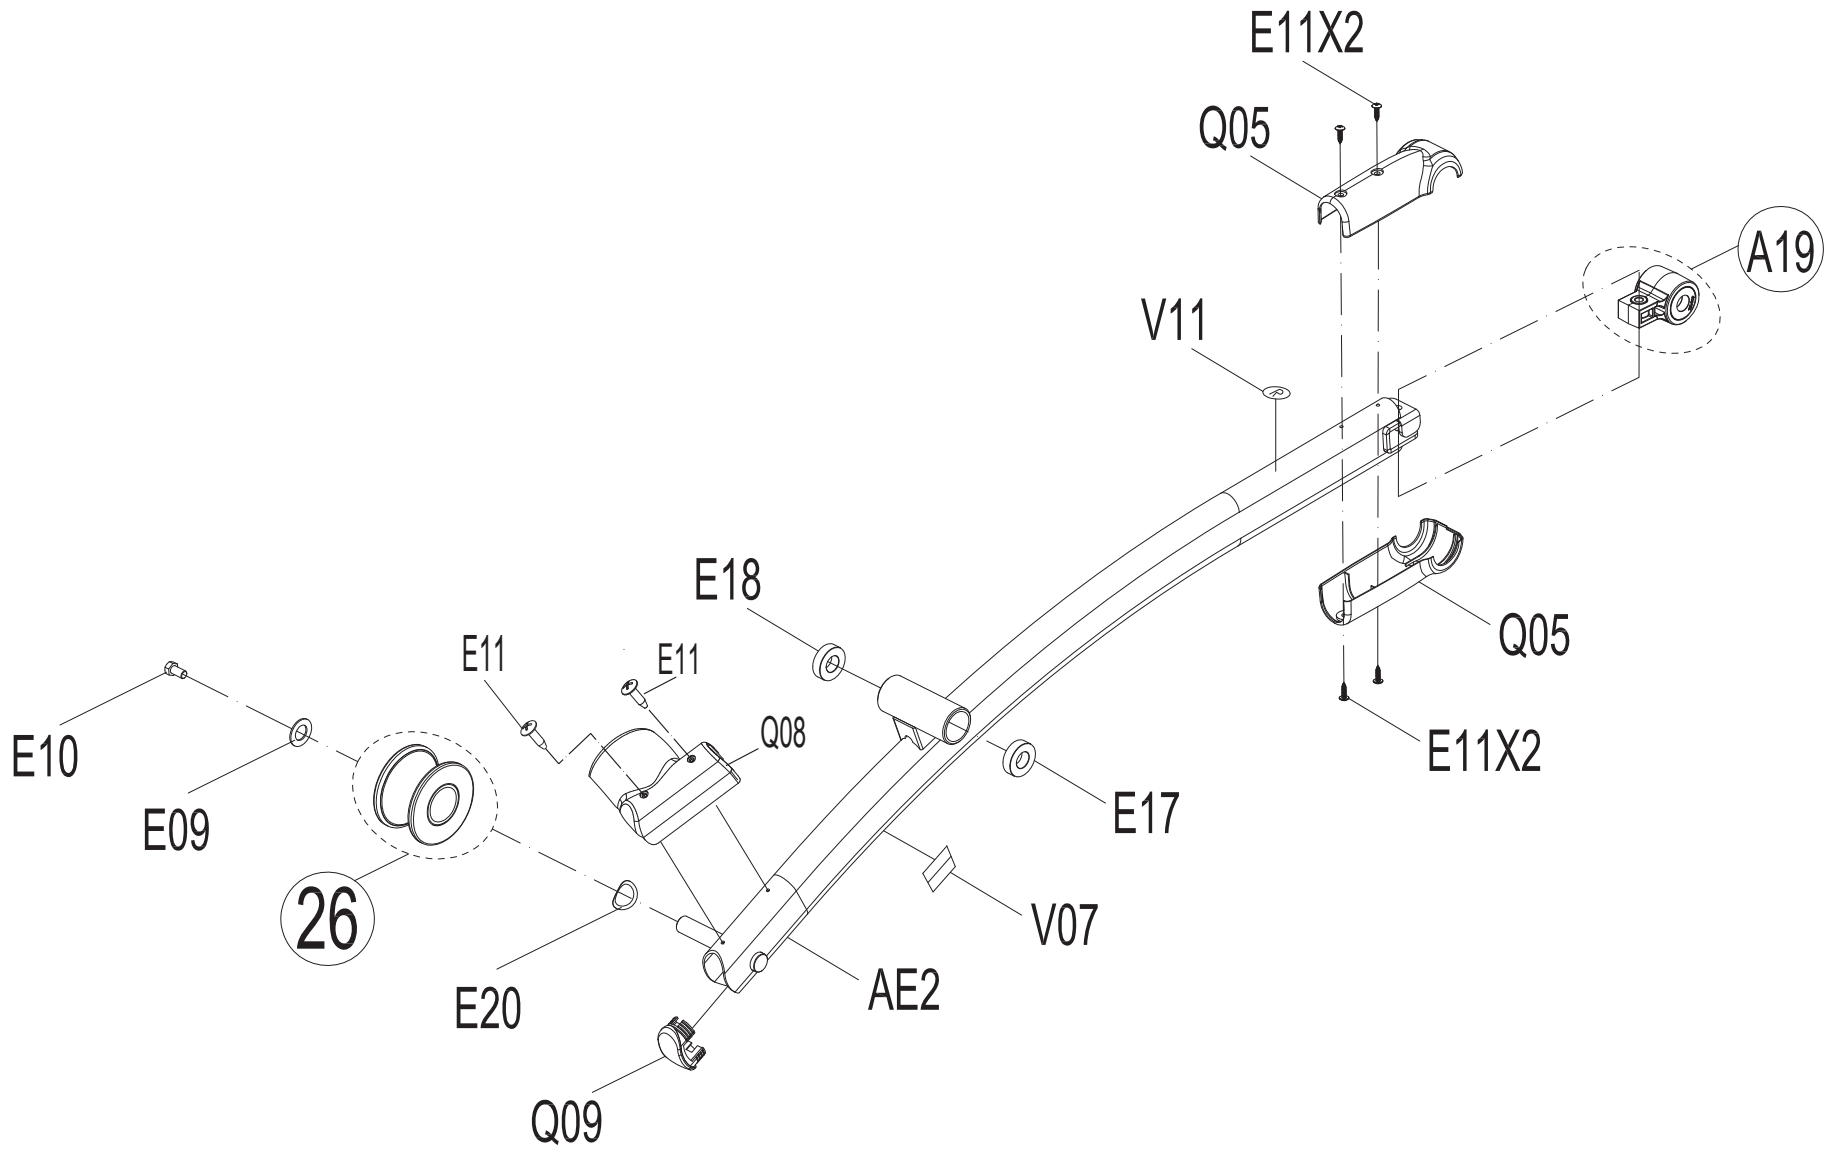

DRAWING NO	EP544-A40		
PART NAME	Console mast set		
PART NO		REV	A
APPROVE		DATE	

DRAWING NO	EP544-A12		
PART NAME	Rear frame set		
PART NO		REV	A
APPROVE		DATE	

DRAWING NO	EP527-A35		
PART NAME	Guide rail R Set		
PART NO	1000212681	REV	A
APPROVE		DATE	

DRAWING NO	EP527-A36		
PART NAME	Guide rail L Set		
PART NO	1000212680	REV	A
APPROVE		DATE	

DRAWING NO	EP527-A15		
PART NAME	Pedal Arm Set;Left		
PART NO		REV	A
APPROVE		DATE	

DRAWING NO	EP527-A16		
PART NAME	Pedal Arm Set;Right		
PART NO		REV	A
APPROVE		DATE	

DRAWING NO	EP525-A19		
PART NAME	Crank Pin Sleeve		
PART NO		REV	A
APPROVE	Dary	DATE	12.06.10

DRAWING NO	EP525-A30		
PART NAME	Roller Set		
PART NO		REV	A
APPROVE	Dary	DATE	12.06.10

DRAWING NO	EP544-A19		
PART NAME	LEFT UPPER HANDLEBAR SET		
PART NO		REV	A
APPROVE		DATE	

DRAWING NO	EP544-A21		
PART NAME	LEFT LOWER HANDLEBAR SET		
PART NO		REV	A
APPROVE		DATE	

DRAWING NO	EP544-A22		
PART NAME	RIGHT LOWER HANDLEBAR SET		
PART NO		REV	A
APPROVE		DATE	

DRAWING NO	EP544-A23		
PART NAME	LEFT PEDAL ARM SET		
PART NO		REV	A
APPROVE		DATE	