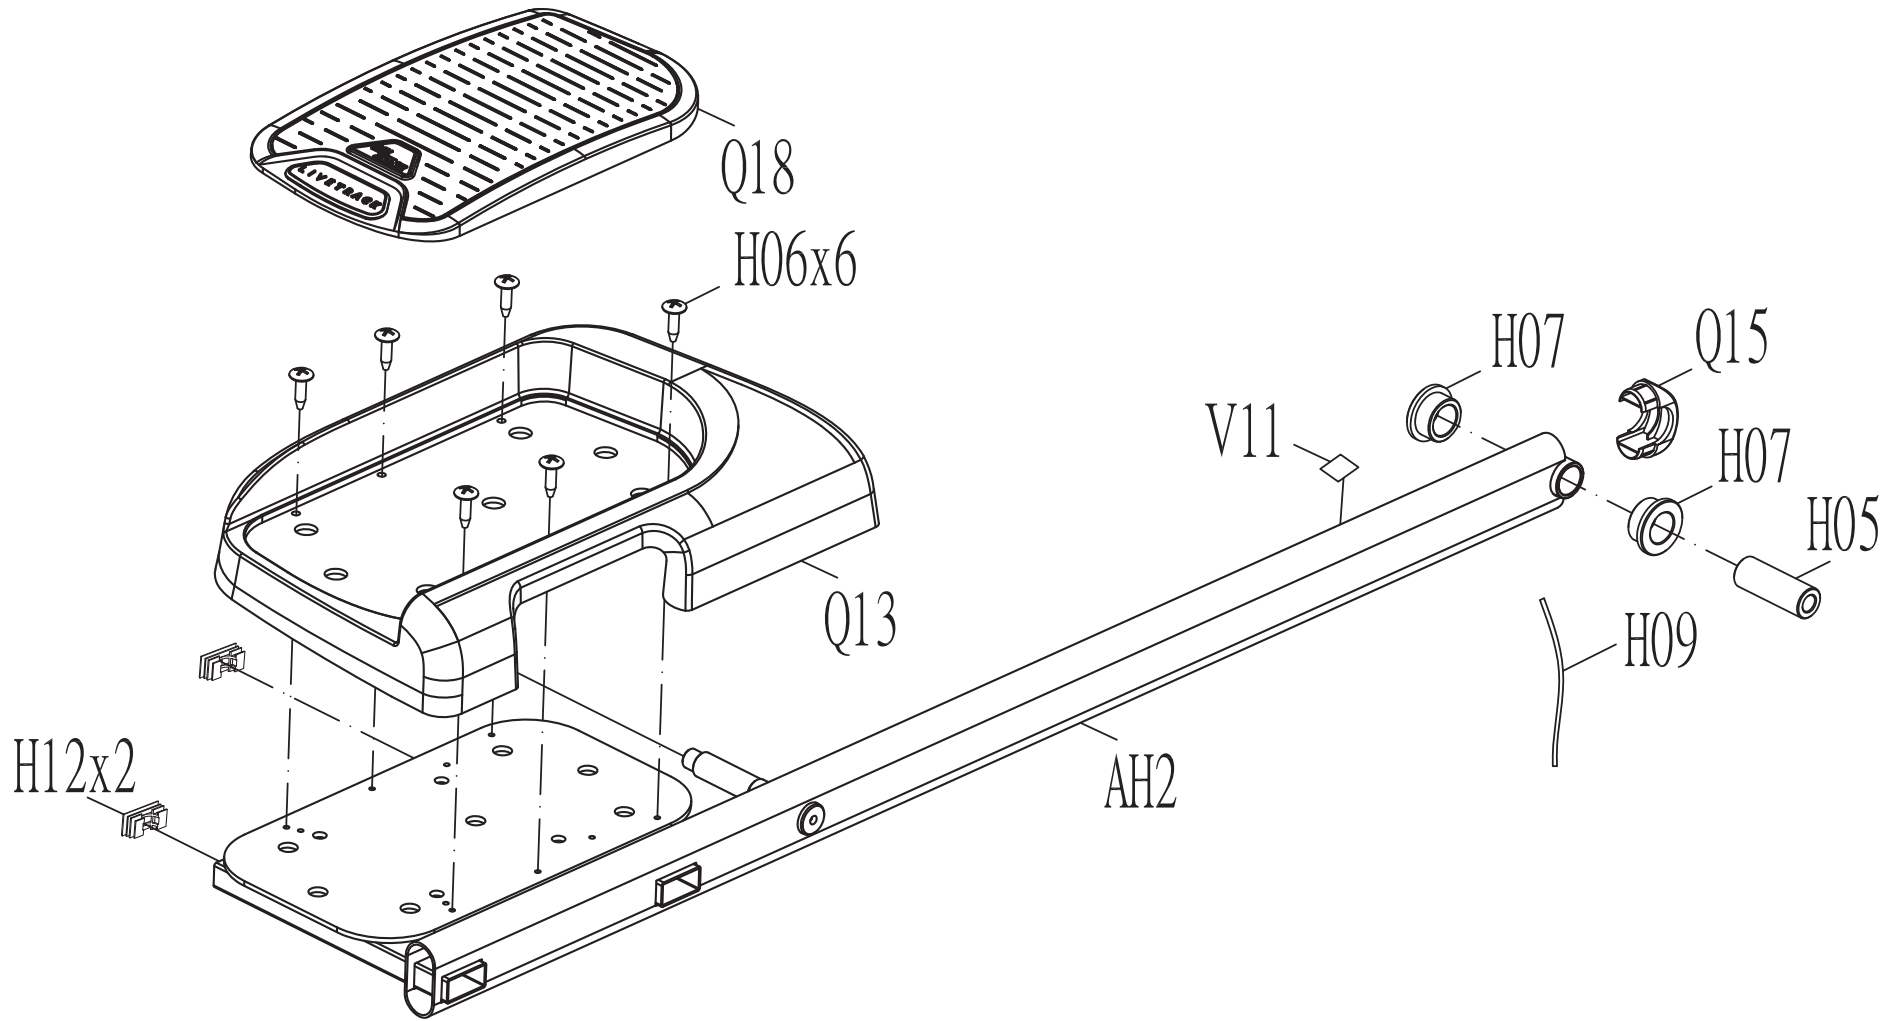

DRAWING NO	EP527-A36		
PART NAME	Guide rail L Set		
PART NO	1000212680	REV	A
APPROVE		DATE	

DRAWING NO	EP527-A15		
PART NAME	Pedal Arm Set;Left		
PART NO		REV	A
APPROVE		DATE	

DRAWING NO	EP527-A16		
PART NAME	Pedal Arm Set;Right		
PART NO		REV	A
APPROVE		DATE	

DRAWING NO	EP544-A21		
PART NAME	LEFT LOWER HANDLEBAR SET		
PART NO		REV	A
APPROVE		DATE	

DRAWING NO	EP544-A22		
PART NAME	RIGHT LOWER HANDLEBAR SET		
PART NO		REV	A
APPROVE		DATE	

DRAWING NO	EP544-A23		
PART NAME	LEFT PEDAL ARM SET		
PART NO		REV	A
APPROVE		DATE	

DRAWING NO	EP527-A24		
PART NAME	Front Stabilizer SET		
PART NO	1000111657	REV	A
APPROVE		DATE	

DRAWING NO	EP544-A24		
PART NAME	RIGHT PEDAL ARM SET		
PART NO		REV	A
APPROVE		DATE	

DRAWING NO	EP543-A31		
PART NAME	傳動軸組		
PART NO	1000205360	REV	A
APPROVE	Lvhui	DATE	12.18.10

DRAWING NO	EP544-AN1		
PART NAME	CONSOLE SET		
PART NO		REV	A
APPROVE		DATE	