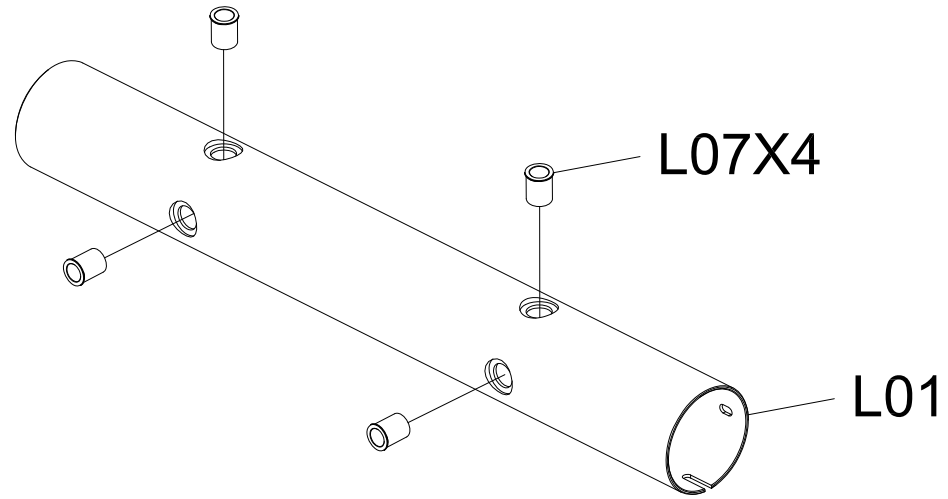

DRAWING NO	EP527-A36		
PART NAME	Guide rail L Set		
PART NO	1000212680	REV	A
APPROVE		DATE	

DRAWING NO	EP527-A15		
PART NAME	Pedal Arm Set;Left		
PART NO		REV	A
APPROVE		DATE	

DRAWING NO	EP527-A16		
PART NAME	Pedal Arm Set;Right		
PART NO		REV	A
APPROVE		DATE	

DRAWING NO	EP525-A19		
PART NAME	Crank Pin Sleeve		
PART NO		REV	A
APPROVE	Dary	DATE	12.06.10

DRAWING NO	EP525-A30		
PART NAME	Roller Set		
PART NO		REV	A
APPROVE	Dary	DATE	12.06.10

DRAWING NO	EP544-A19		
PART NAME	LEFT UPPER HANDLEBAR SET		
PART NO		REV	A
APPROVE		DATE	

DRAWING NO	EP544-A21		
PART NAME	LEFT LOWER HANDLEBAR SET		
PART NO		REV	A
APPROVE		DATE	

DRAWING NO	EP544-A22		
PART NAME	RIGHT LOWER HANDLEBAR SET		
PART NO		REV	A
APPROVE		DATE	

DRAWING NO	EP544-A23		
PART NAME	LEFT PEDAL ARM SET		
PART NO		REV	A
APPROVE		DATE	

DRAWING NO	EP527-A24		
PART NAME	Front Stabilizer SET		
PART NO	1000111657	REV	A
APPROVE		DATE	

DRAWING NO	EP544-A24		
PART NAME	RIGHT PEDAL ARM SET		
PART NO		REV	A
APPROVE		DATE	

DRAWING NO	EP543-A31		
PART NAME	傳動軸組		
PART NO	1000205360	REV	A
APPROVE	Lvhui	DATE	12.18.10