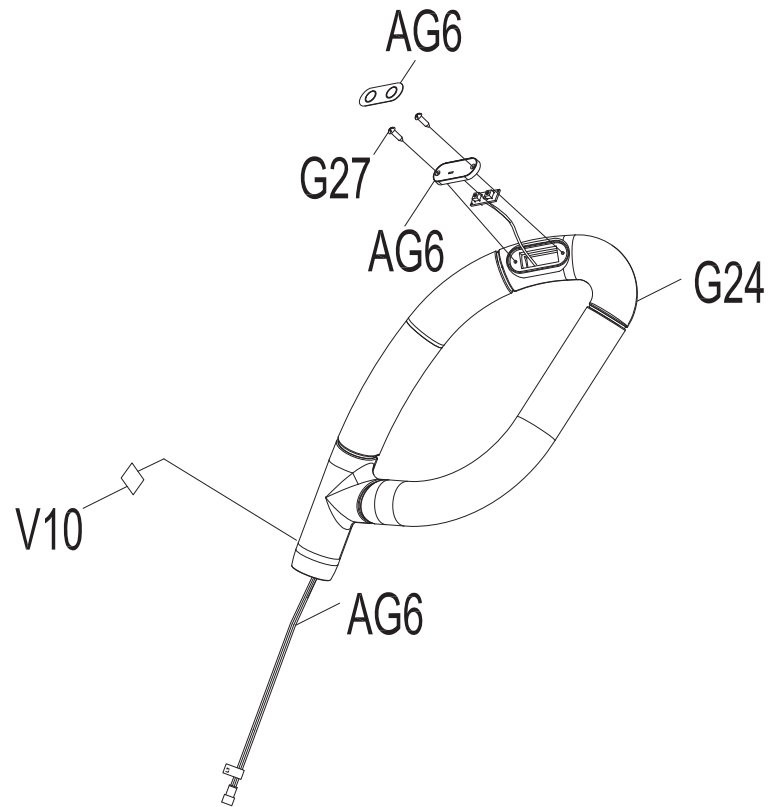

DRAWING NO	EP544-A37		
PART NAME	LEFT UPPER HANDLEBAR SET		
PART NO		REV	A
APPROVE		DATE