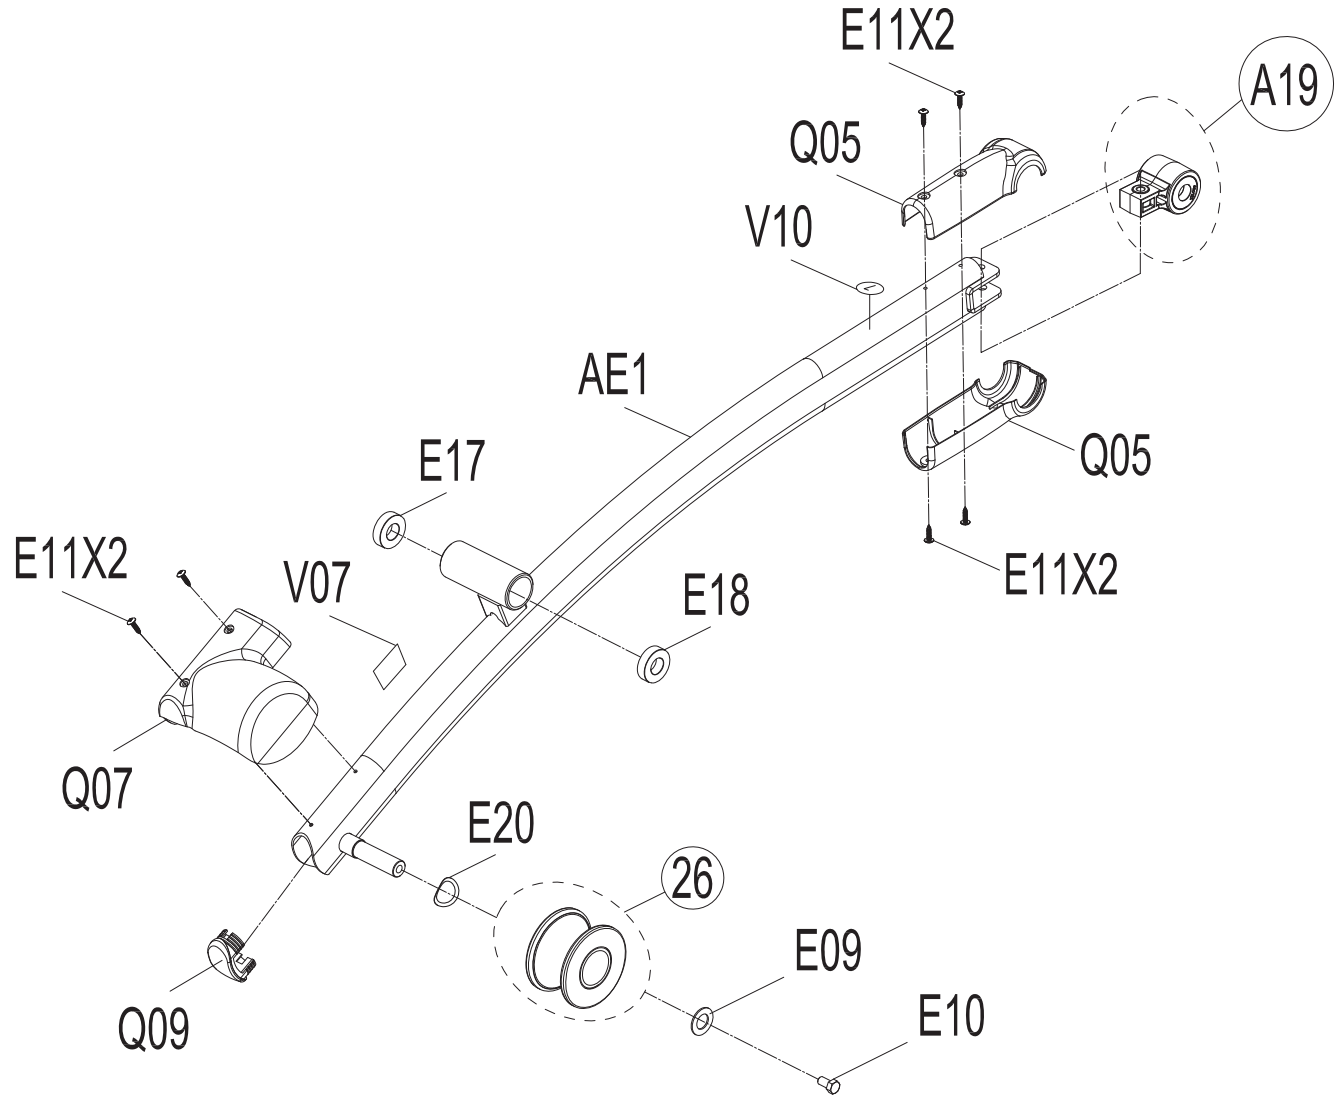

DRAWING NO	EP544-A40		
PART NAME	Console mast set		
PART NO		REV	A
APPROVE		DATE	

DRAWING NO	EP544-A12		
PART NAME	Rear frame set		
PART NO		REV	A
APPROVE		DATE	

DRAWING NO	EP527-A35		
PART NAME	Guide rail R Set		
PART NO	1000212681	REV	A
APPROVE		DATE	

DRAWING NO	EP527-A36		
PART NAME	Guide rail L Set		
PART NO	1000212680	REV	A
APPROVE		DATE	

DRAWING NO	EP527-A15		
PART NAME	Pedal Arm Set;Left		
PART NO		REV	A
APPROVE		DATE	

DRAWING NO	EP527-A16		
PART NAME	Pedal Arm Set;Right		
PART NO		REV	A
APPROVE		DATE	

DRAWING NO	EP525-A19		
PART NAME	Crank Pin Sleeve		
PART NO		REV	A
APPROVE	Dary	DATE	12.06.10

DRAWING NO	EP525-A30		
PART NAME	Roller Set		
PART NO		REV	A
APPROVE	Dary	DATE	12.06.10

DRAWING NO	EP544-A19		
PART NAME	LEFT UPPER HANDLEBAR SET		
PART NO		REV	A
APPROVE		DATE	

DRAWING NO	EP544-A21		
PART NAME	LEFT LOWER HANDLEBAR SET		
PART NO		REV	A
APPROVE		DATE	

DRAWING NO	EP544-A22		
PART NAME	RIGHT LOWER HANDLEBAR SET		
PART NO		REV	A
APPROVE		DATE	

DRAWING NO	EP544-A23		
PART NAME	LEFT PEDAL ARM SET		
PART NO		REV	A
APPROVE		DATE	