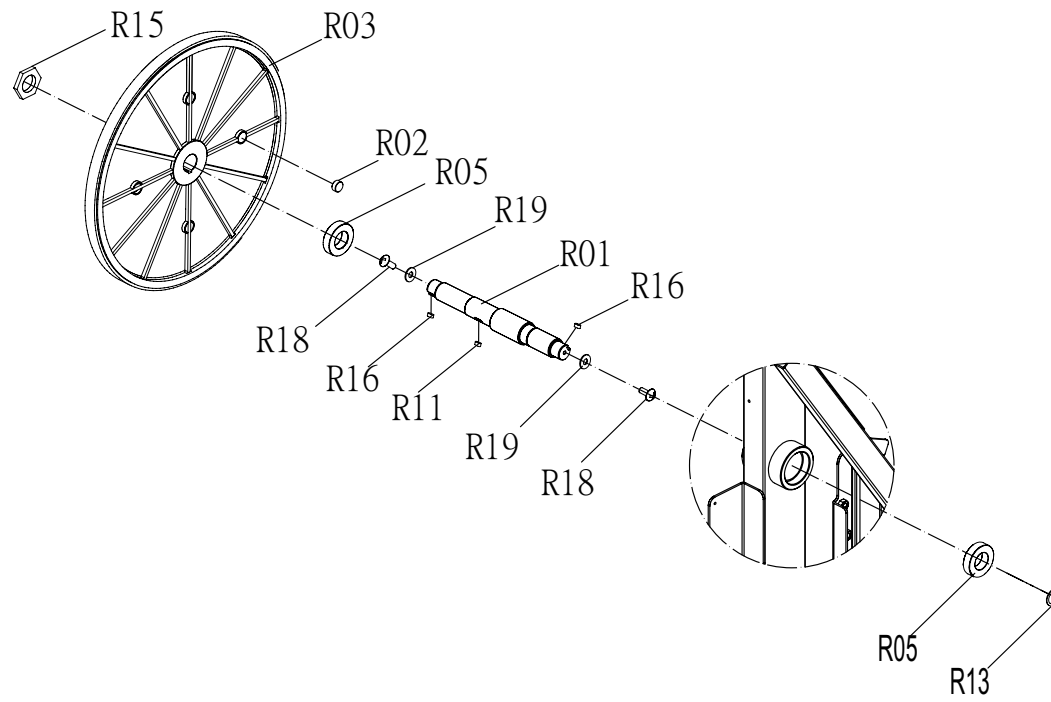

DRAWING NO	EP527-A36		
PART NAME	Guide rail L Set		
PART NO	1000212680	REV	A
APPROVE		DATE	

DRAWING NO	EP527-A15		
PART NAME	Pedal Arm Set;Left		
PART NO		REV	A
APPROVE		DATE	

DRAWING NO	EP527-A16		
PART NAME	Pedal Arm Set;Right		
PART NO		REV	A
APPROVE		DATE	

DRAWING NO	EP525-A19		
PART NAME	Crank Pin Sleeve		
PART NO		REV	A
APPROVE	Dary	DATE	12.06.10

DRAWING NO	EP525-A30		
PART NAME	Roller Set		
PART NO		REV	A
APPROVE	Dary	DATE	12.06.10

DRAWING NO	EP544-A19		
PART NAME	LEFT UPPER HANDLEBAR SET		
PART NO		REV	A
APPROVE		DATE	

DRAWING NO	EP544-A21		
PART NAME	LEFT LOWER HANDLEBAR SET		
PART NO		REV	A
APPROVE		DATE	

DRAWING NO	EP544-A22		
PART NAME	RIGHT LOWER HANDLEBAR SET		
PART NO		REV	A
APPROVE		DATE	

DRAWING NO	EP544-A23		
PART NAME	LEFT PEDAL ARM SET		
PART NO		REV	A
APPROVE		DATE	

DRAWING NO	EP527-A24		
PART NAME	Front Stabilizer SET		
PART NO	1000111657	REV	A
APPROVE		DATE	

DRAWING NO	EP544-A24		
PART NAME	RIGHT PEDAL ARM SET		
PART NO		REV	A
APPROVE		DATE	

DRAWING NO	EP543-A31		
PART NAME	傳動軸組		
PART NO	1000205360	REV	A
APPROVE	Lvhui	DATE	12.18.10