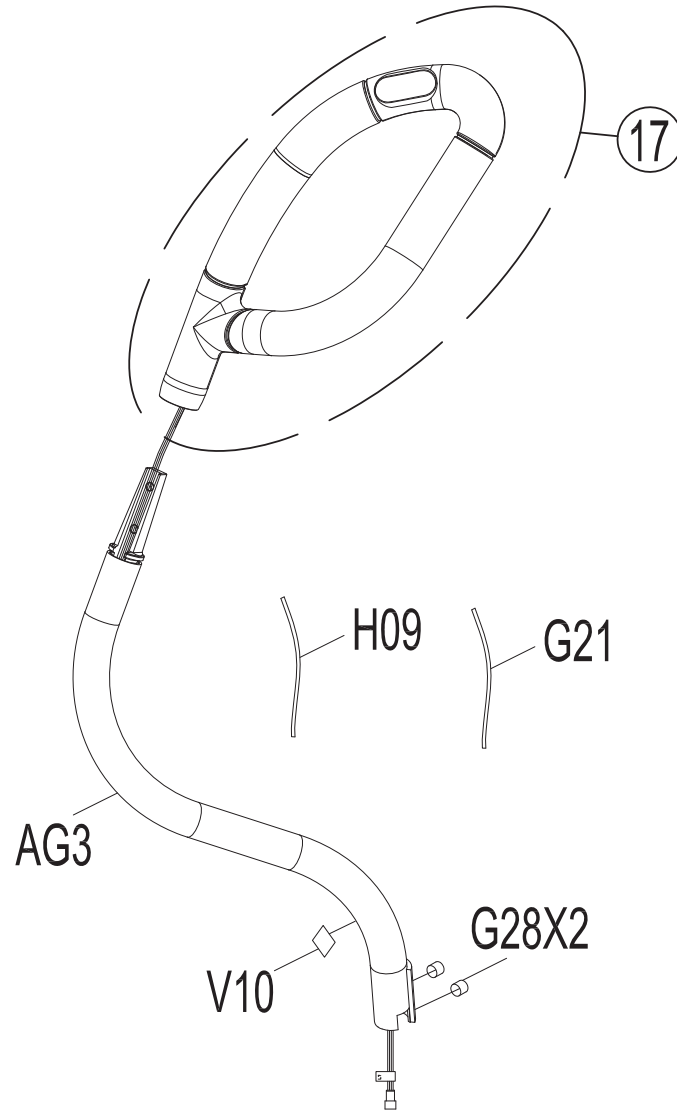

DRAWING NO	EP544-A40		
PART NAME	Console mast set		
PART NO		REV	A
APPROVE		DATE	

DRAWING NO	EP544-A12		
PART NAME	Rear frame set		
PART NO		REV	A
APPROVE		DATE	

DRAWING NO	EP527-A35		
PART NAME	Guide rail R Set		
PART NO	1000212681	REV	A
APPROVE		DATE	

DRAWING NO	EP527-A36		
PART NAME	Guide rail L Set		
PART NO	1000212680	REV	A
APPROVE		DATE	

DRAWING NO	EP527-A15		
PART NAME	Pedal Arm Set;Left		
PART NO		REV	A
APPROVE		DATE	

DRAWING NO	EP527-A16		
PART NAME	Pedal Arm Set;Right		
PART NO		REV	A
APPROVE		DATE	

DRAWING NO	EP525-A19		
PART NAME	Crank Pin Sleeve		
PART NO		REV	A
APPROVE	Dary	DATE	12.06.10

DRAWING NO	EP525-A30		
PART NAME	Roller Set		
PART NO		REV	A
APPROVE	Dary	DATE	12.06.10

DRAWING NO	EP544-A19		
PART NAME	LEFT UPPER HANDLEBAR SET		
PART NO		REV	A
APPROVE		DATE	

DRAWING NO	EP544-A21		
PART NAME	LEFT LOWER HANDLEBAR SET		
PART NO		REV	A
APPROVE		DATE	

DRAWING NO	EP544-A22		
PART NAME	RIGHT LOWER HANDLEBAR SET		
PART NO		REV	A
APPROVE		DATE	

DRAWING NO	EP544-A23		
PART NAME	LEFT PEDAL ARM SET		
PART NO		REV	A
APPROVE		DATE	