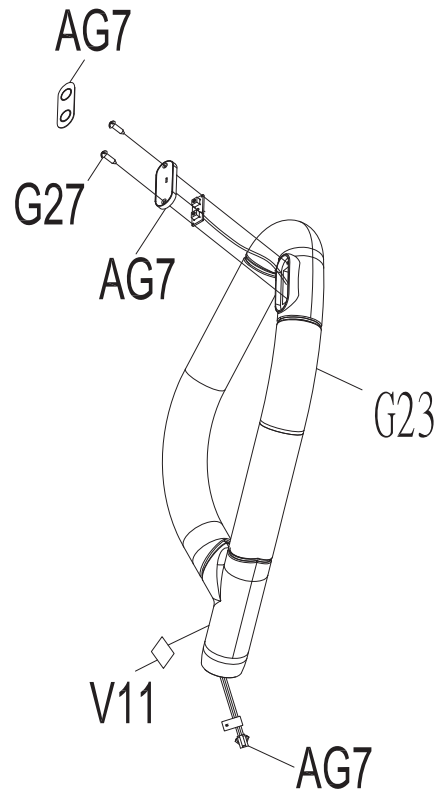

DRAWING NO	EP527-A36		
PART NAME	Guide rail L Set		
PART NO	1000212680	REV	A
APPROVE		DATE	

DRAWING NO	EP527-A15		
PART NAME	Pedal Arm Set;Left		
PART NO		REV	A
APPROVE		DATE	

DRAWING NO	EP527-A16		
PART NAME	Pedal Arm Set;Right		
PART NO		REV	A
APPROVE		DATE	

DRAWING NO	EP525-A19		
PART NAME	Crank Pin Sleeve		
PART NO		REV	A
APPROVE	Dary	DATE	12.06.10

DRAWING NO	EP525-A30		
PART NAME	Roller Set		
PART NO		REV	A
APPROVE	Dary	DATE	12.06.10

DRAWING NO	EP544-A19		
PART NAME	LEFT UPPER HANDLEBAR SET		
PART NO		REV	A
APPROVE		DATE	

DRAWING NO	EP544-A37		
PART NAME	LEFT UPPER HANDLEBAR SET		
PART NO		REV	A
APPROVE		DATE	

DRAWING NO	EP544-A20		
PART NAME	RIGHT UPPER HANDLEBAR SET		
PART NO		REV	A
APPROVE		DATE	

DRAWING NO	EP544-A38		
PART NAME	RIGHT UPPER HANDLEBAR SET		
PART NO		REV	A
APPROVE		DATE	

DRAWING NO	EP544-A21		
PART NAME	LEFT LOWER HANDLEBAR SET		
PART NO		REV	A
APPROVE		DATE	

DRAWING NO	EP544-A22		
PART NAME	RIGHT LOWER HANDLEBAR SET		
PART NO		REV	A
APPROVE		DATE	

DRAWING NO	EP544-A23		
PART NAME	LEFT PEDAL ARM SET		
PART NO		REV	A
APPROVE		DATE	