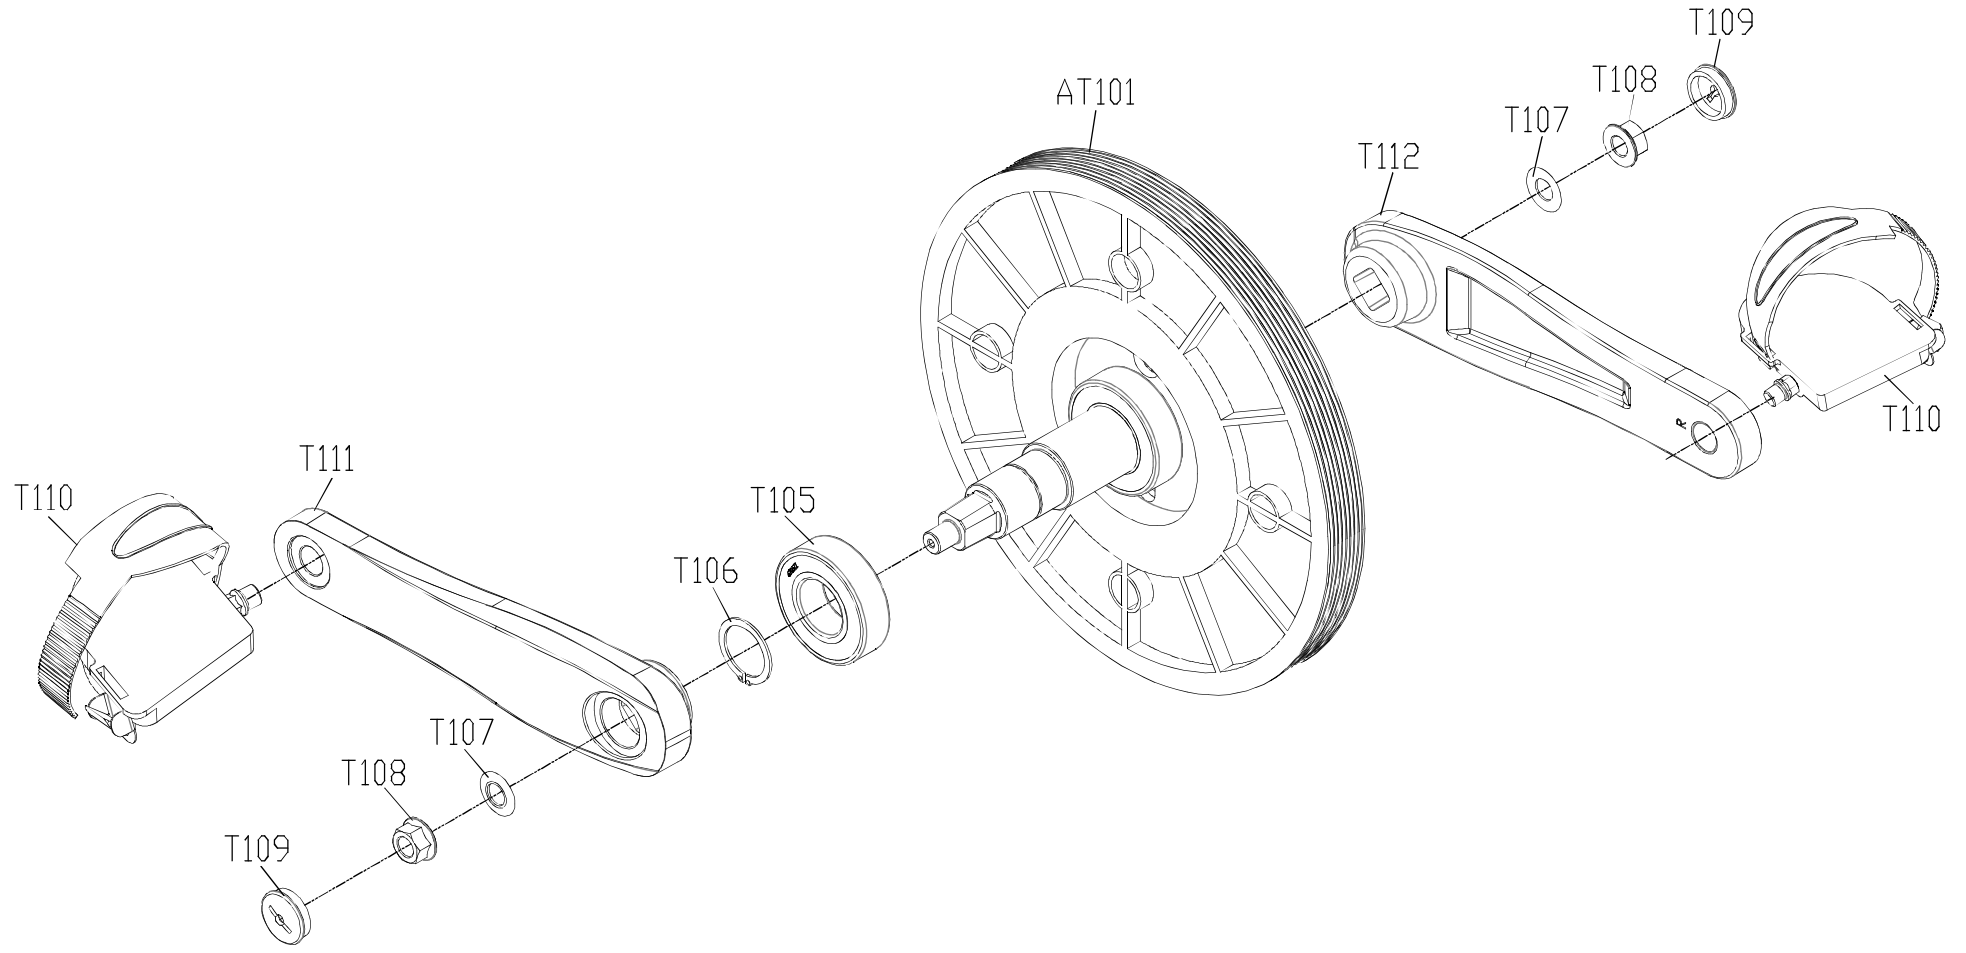

<b>H5x-06 Hybrid Bike</b>	
Model #: <b>H5x-06(us)</b>	Year <b>2007</b>
Drawing #: <b>CB64-A04C</b>	
Material #: <b>MCB0013-00</b>	
Rev.: <b>2.2</b>	Date: <b>05/15/2008</b>

DRAWING NO	CB72-AT100		
PART NAME	Pedal Axle Set;+Crank		
PART NO	1000387880	REV	C
APPROVE	Lewis	DATE	053016

DRAWING NO	CB72-AU3		
PART NAME	Idle Set		
PART NO	0000095374		
APPROVE	sammi	DATE	2014.05.16