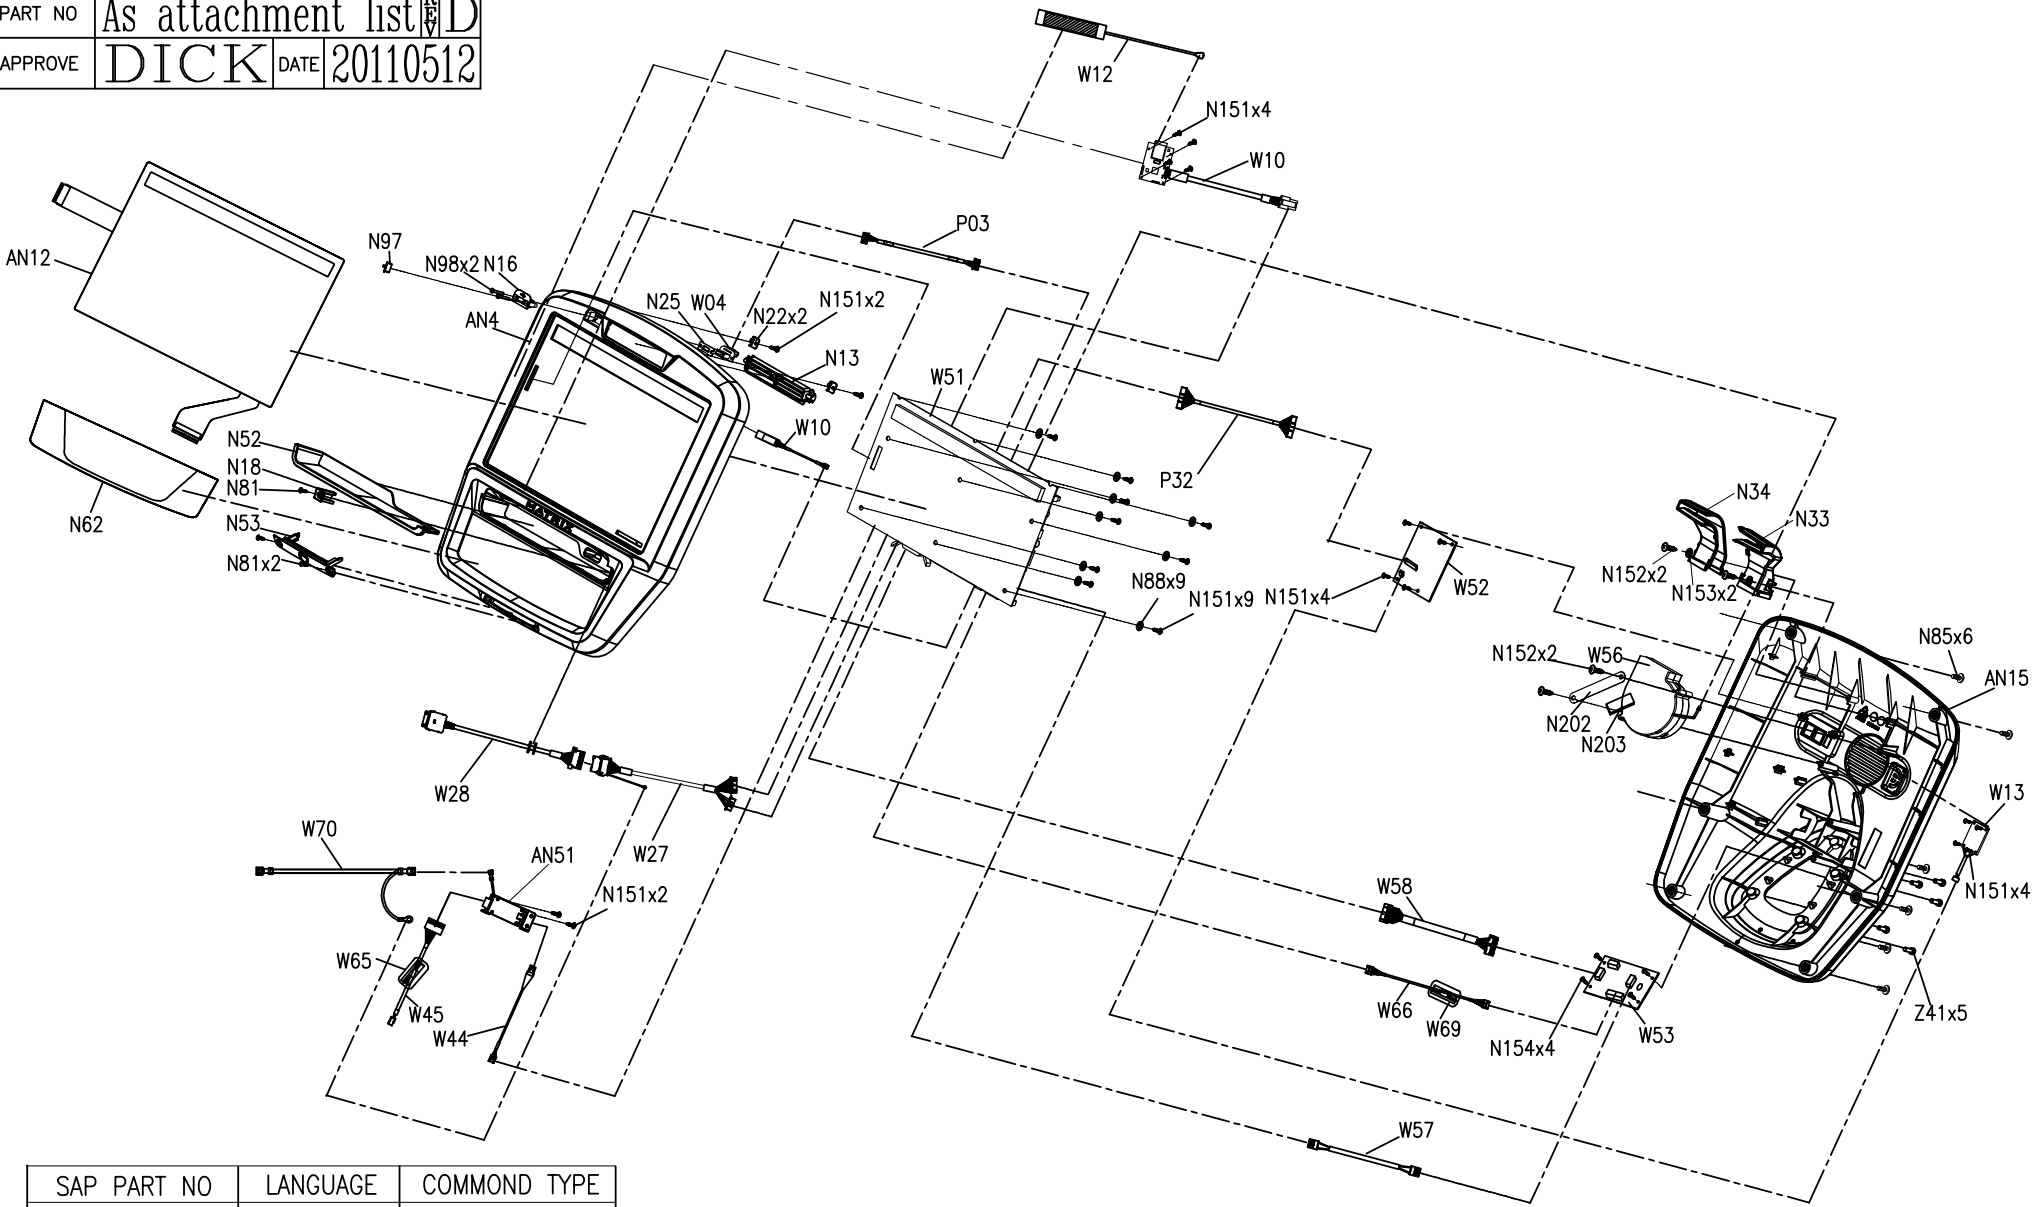

DRAWING NO	EP90B-AN11	
PART NAME	CONSOLE SET	
PART NO	As attachment list	
APPROVE	DICK	DATE 20110512

SAP PART NO	LANGUAGE	COMMOND TYPE
1000208234	English	EP90B-US-C