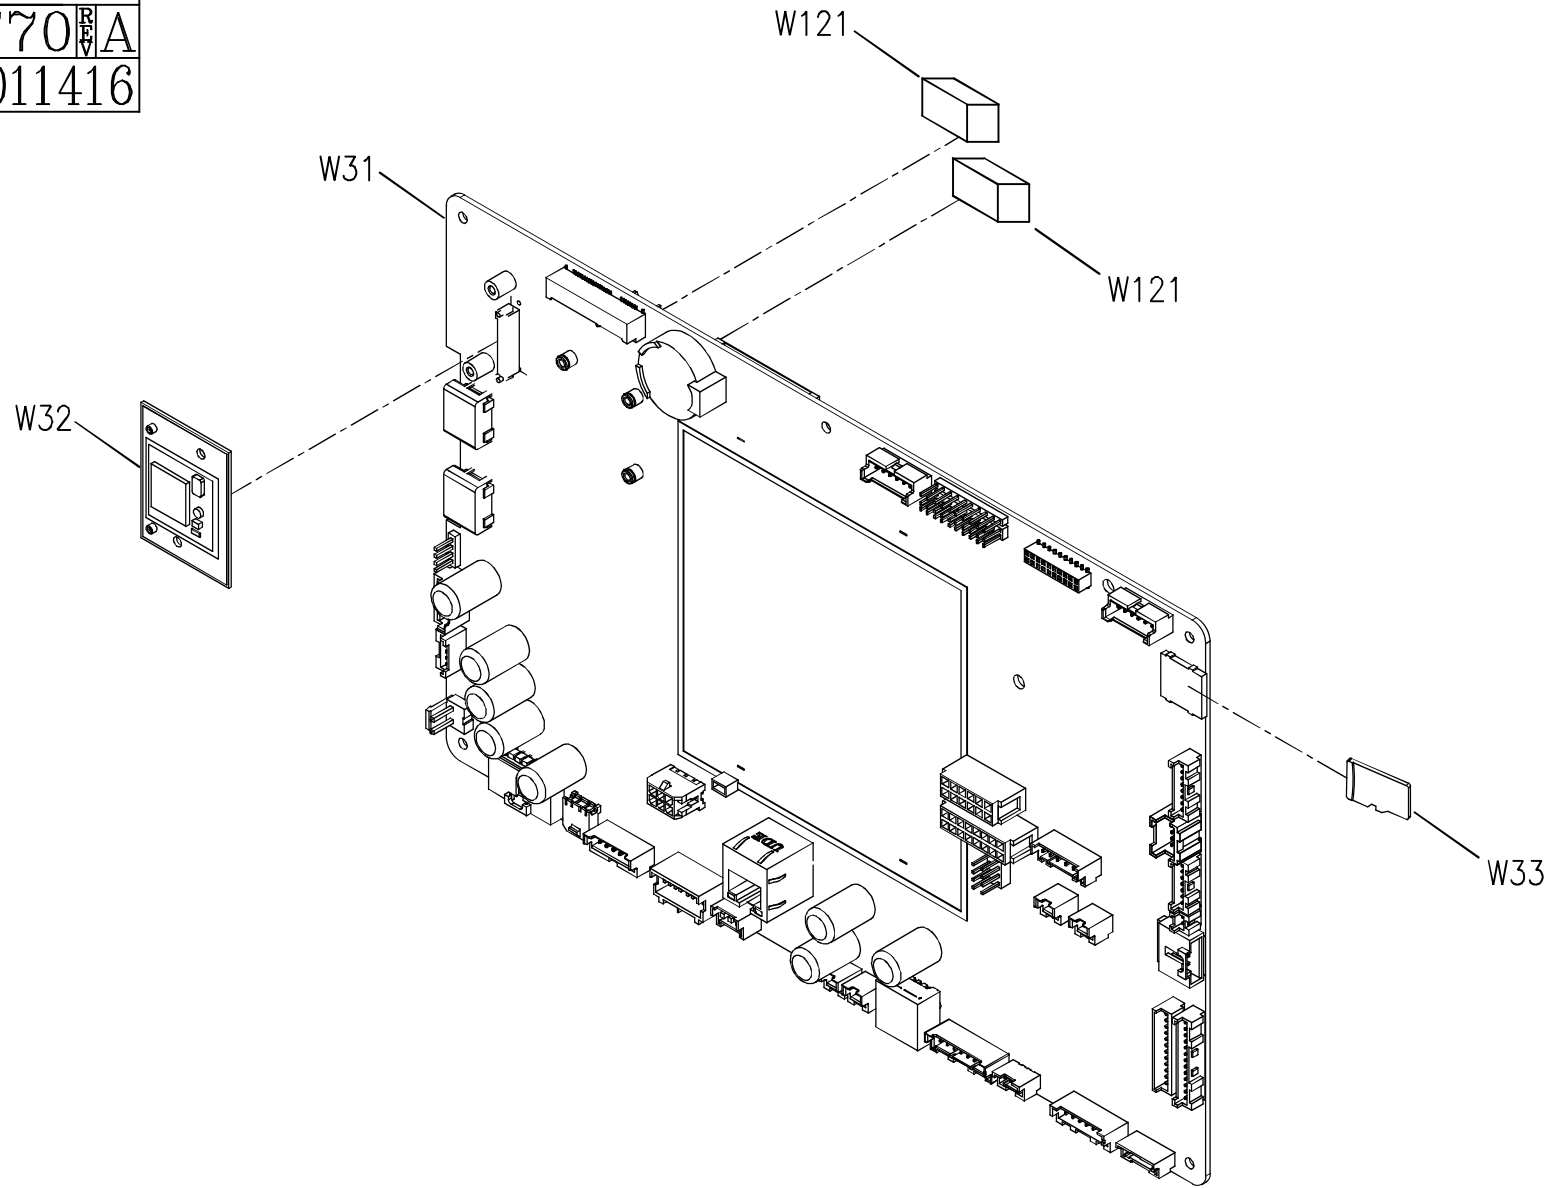

DRAWING NO	EP620C-AN15		
PART NAME	CONSOLE SET		
PART NO	1000381769  A		
APPROVE	Nature	DATE	011416

DRAWING NO	EP620C-AW31		
PART NAME	Control Board Set		
PART NO	1000381770 <small>REV A</small>		
APPROVE	Nature	DATE	011416

DRAWING NO	EP620-AN31		
PART NAME	Earphone board set		
PART NO	1000366515  B		
APPROVE	Heady	DATE	2015.06.2

DRAWING NO	EP620B-A04		
PART NAME	ASSEMBLY VIEW		
PART NO	1000381744  A		
APPROVE	Hunter	DATE	010916