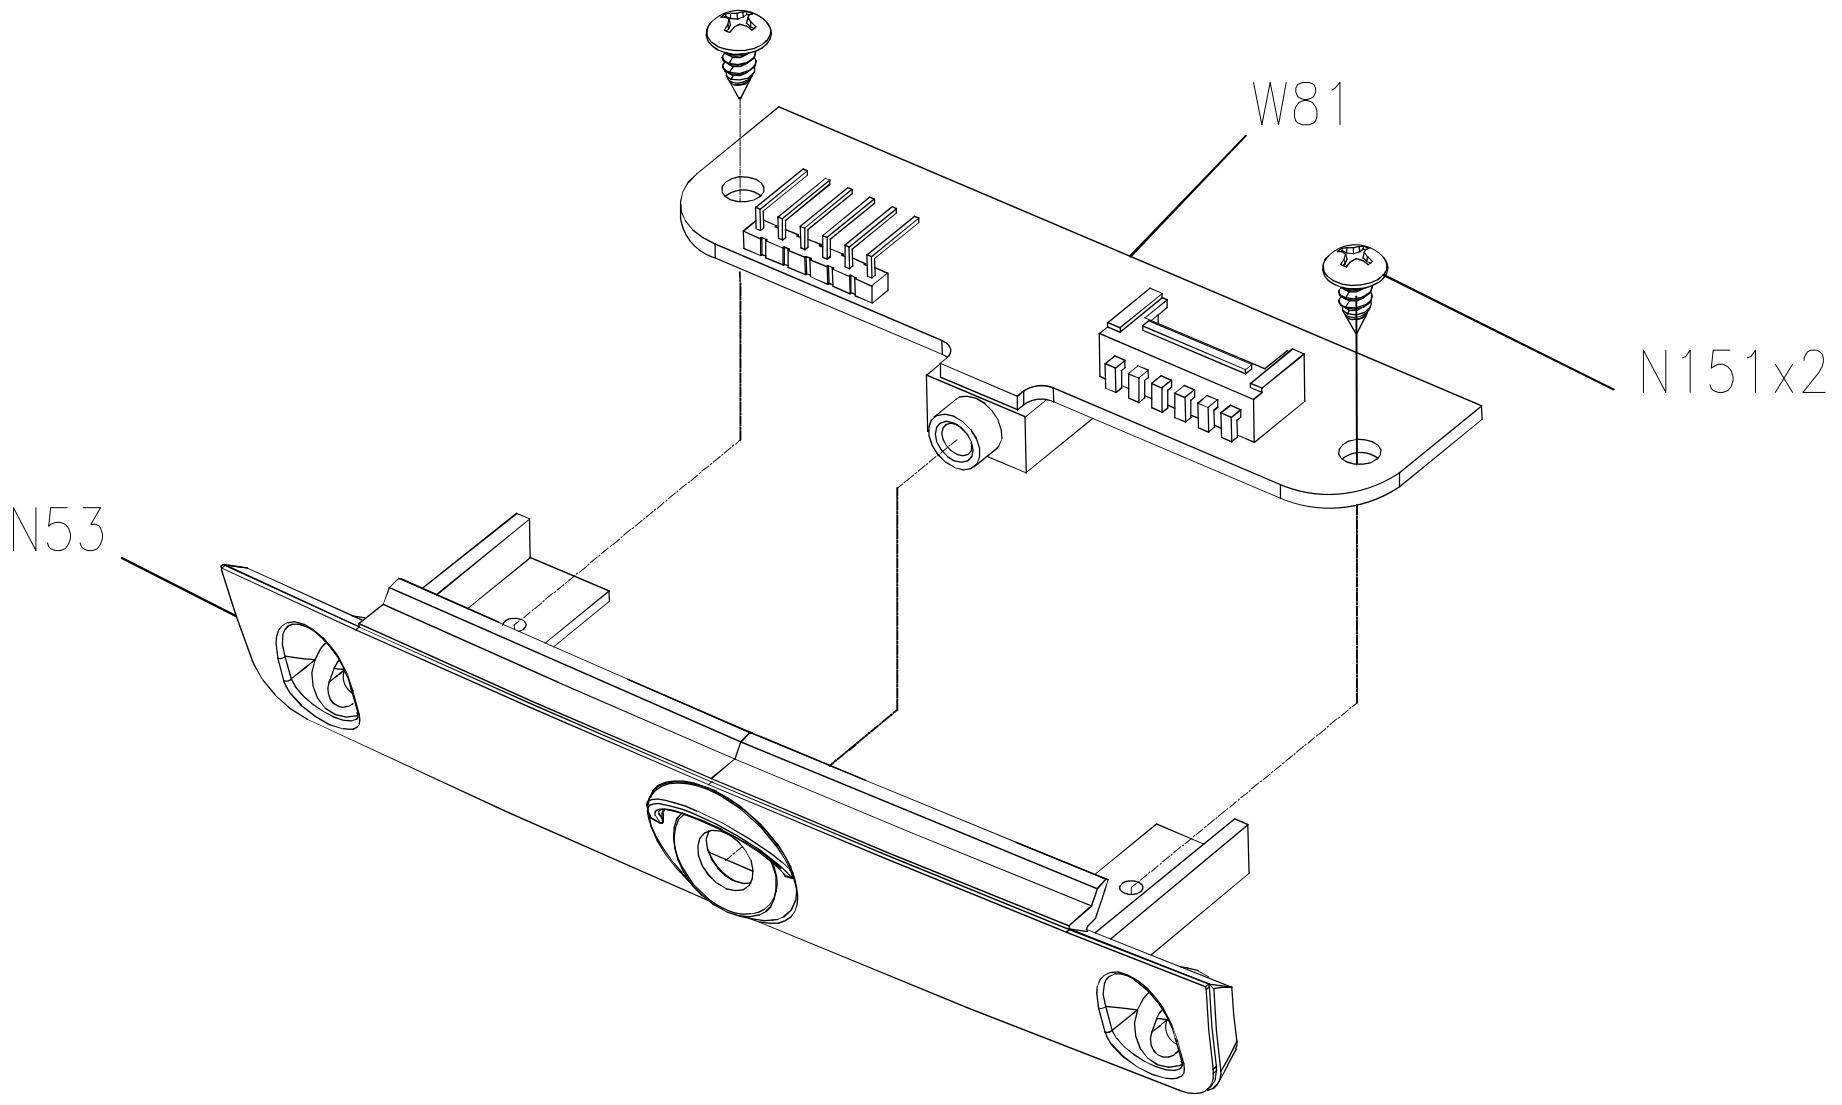

DRAWING NO	EP620C-AN15		
PART NAME	CONSOLE SET		
PART NO	1000381769  A		
APPROVE	Nature	DATE	011416

DRAWING NO	EP620C-AW31		
PART NAME	Control Board Set		
PART NO	1000381770 <small>REV A</small>		
APPROVE	Nature	DATE	011416

DRAWING NO	EP620-AN31		
PART NAME	Earphone board set		
PART NO	1000366515  B		
APPROVE	Heady	DATE	2015.06.2

DRAWING NO	EP620B-A04		
PART NAME	ASSEMBLY VIEW		
PART NO	1000381744  A		
APPROVE	Hunter	DATE	010916