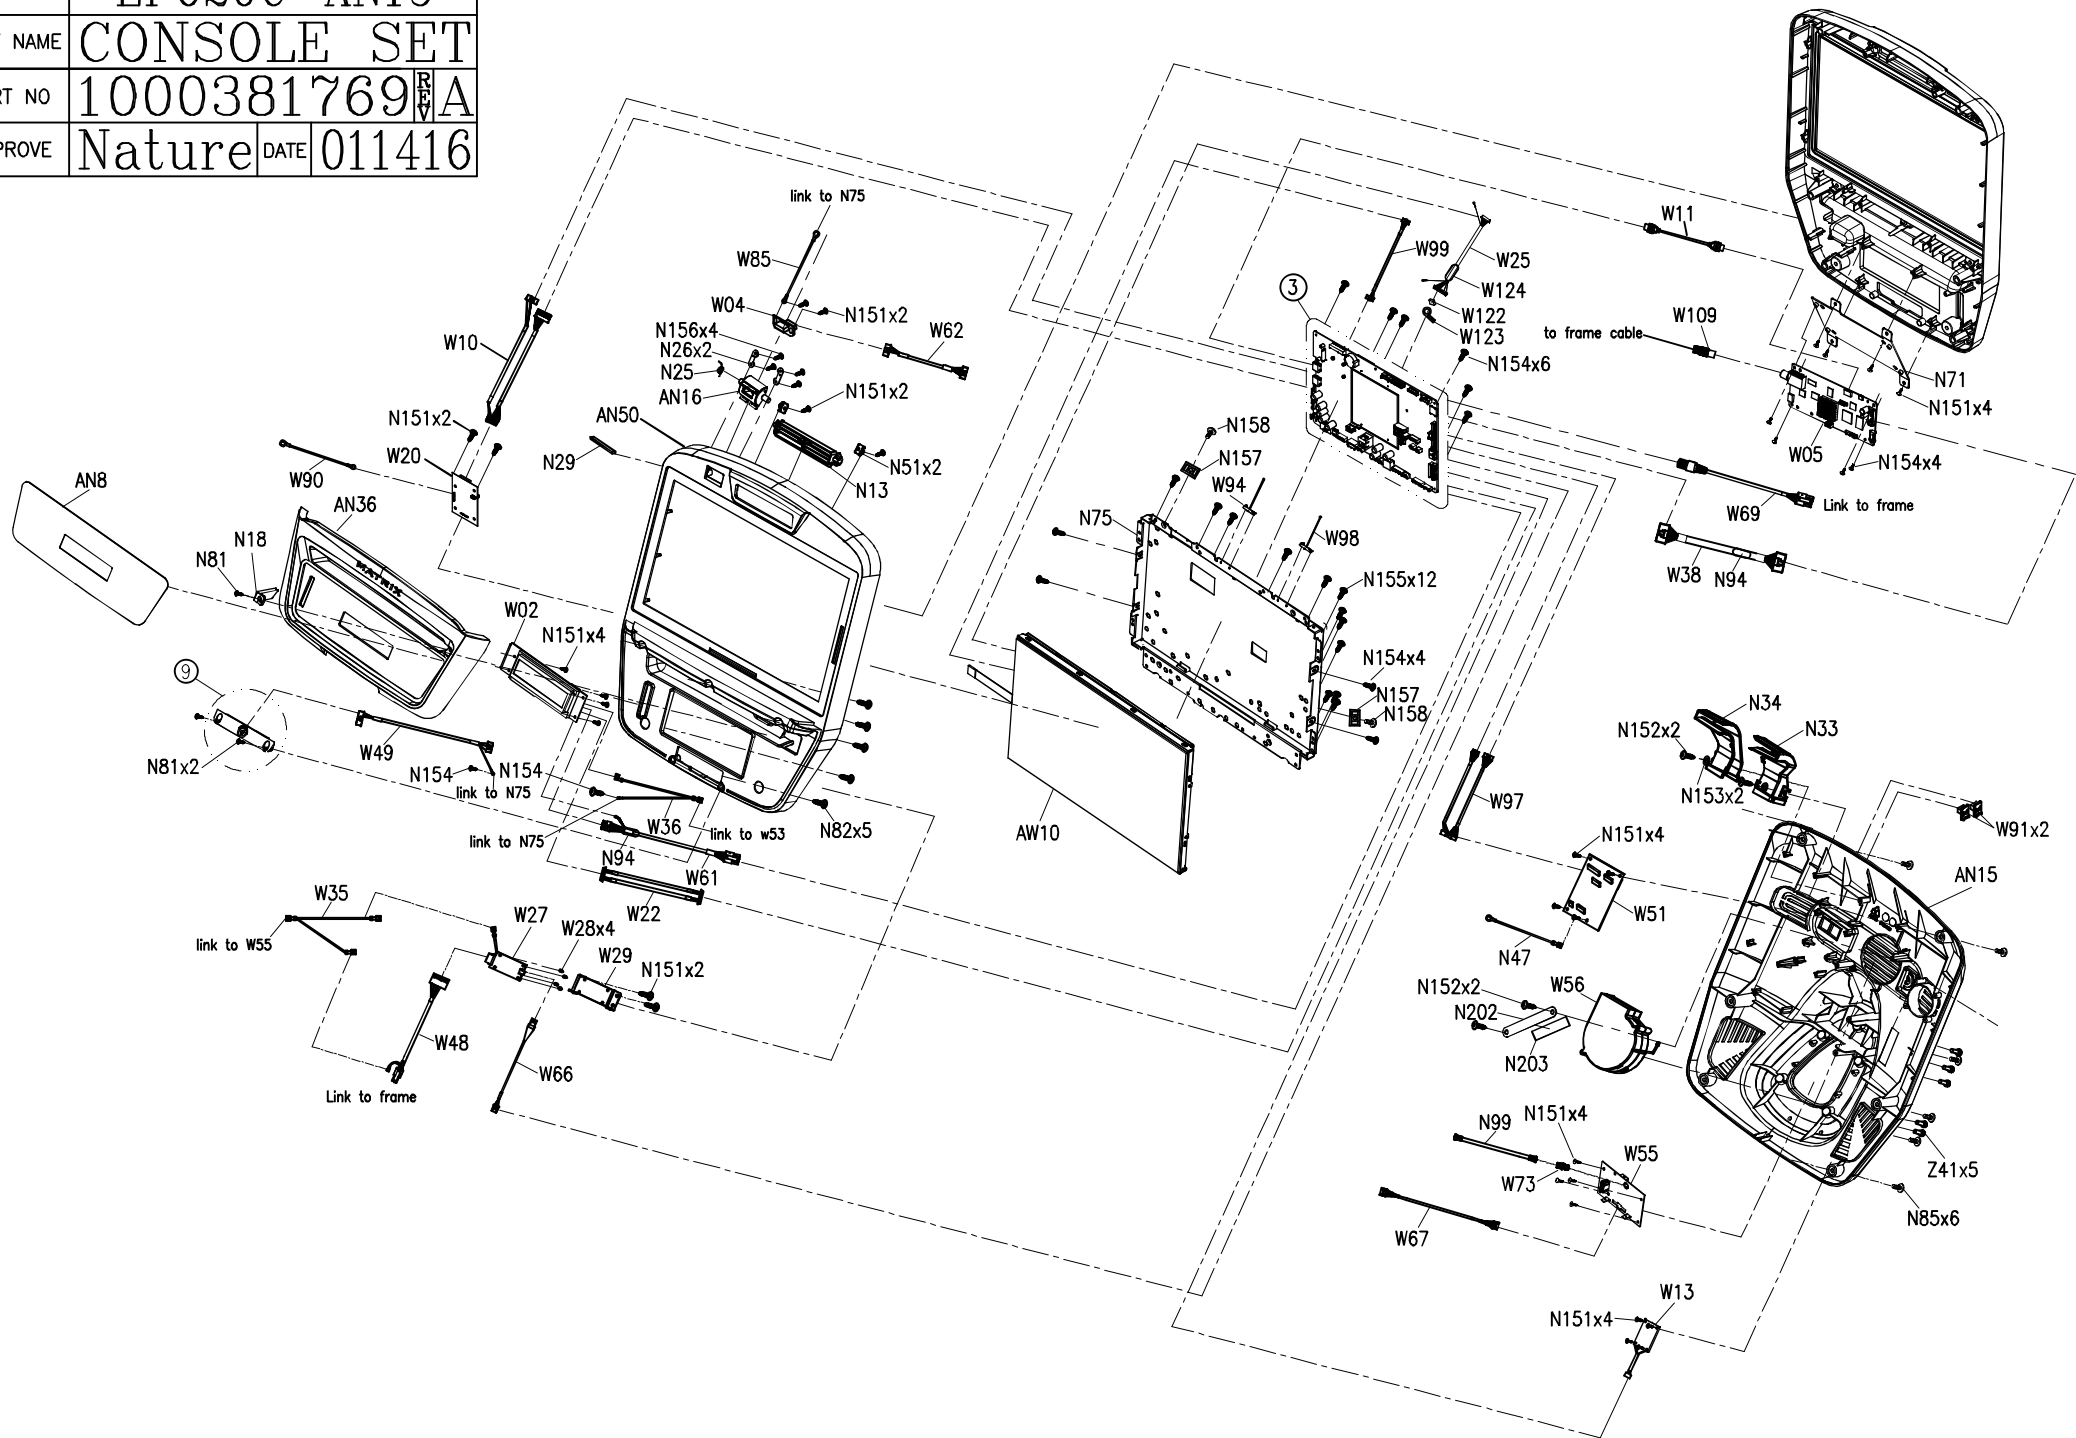

DRAWING NO	EP620C-AN15		
PART NAME	CONSOLE SET		
PART NO	1000381769  A		
APPROVE	Nature	DATE	011416

DRAWING NO	EP620C-AW31		
PART NAME	Control Board Set		
PART NO	1000381770 <small>REV A</small>		
APPROVE	Nature	DATE	011416

DRAWING NO	EP620-AN31		
PART NAME	Earphone board set		
PART NO	1000366515  B		
APPROVE	Heady	DATE	2015.06.2

DRAWING NO	EP620B-A04		
PART NAME	ASSEMBLY VIEW		
PART NO	1000381744  A		
APPROVE	Hunter	DATE	010916

SAP PART NO
MEP0600-00
MEP0601-00
MEP0602-00
MEP0603-00
MEP0604-00
MEP0605-00
MEP0606-00
MEP0607-00
MEP0608-00
MEP0609-00
MEP0610-00
MEP0611-00
MEP0612-00
MEP0613-00

21