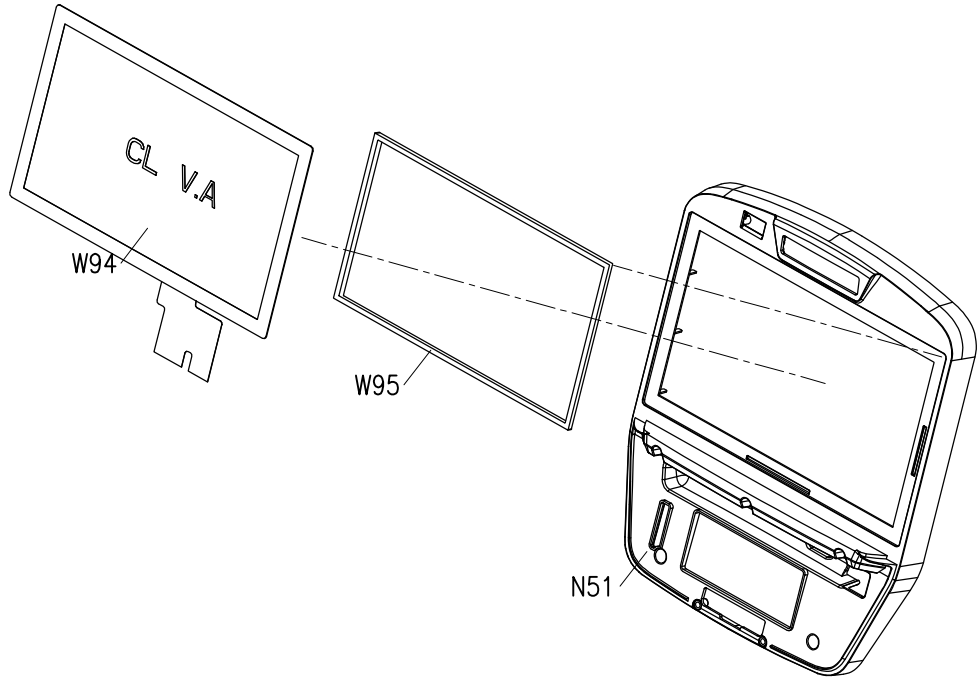

DRAWING NO	EP614-AN11		
PART NAME	CONSOLE SET		
PART NO	1000228640  M		
APPROVE	Hsinyen	DATE	090413

DRAWING NO	TM521-W116
PART NAME	Heat Sink Set
PART NO	1000332751B
APPROVE	Hsinyen
DATE	090413

DRAWING NO	EP614-AN50		
PART NAME	Touch Panel Set		
PART NO	1000228659  B		
APPROVE	Hsinyen	DATE	050213

DRAWING NO	EP614-AW51		
PART NAME	TV STICK SET		
PART NO	1000306358  B		
APPROVE	Hsinyen	DATE	051313

DRAWING NO	EP614-AW11		
PART NAME	Control Board Set		
PART NO	1000228656 F		
APPROVE	Hsinyen	DATE	090413