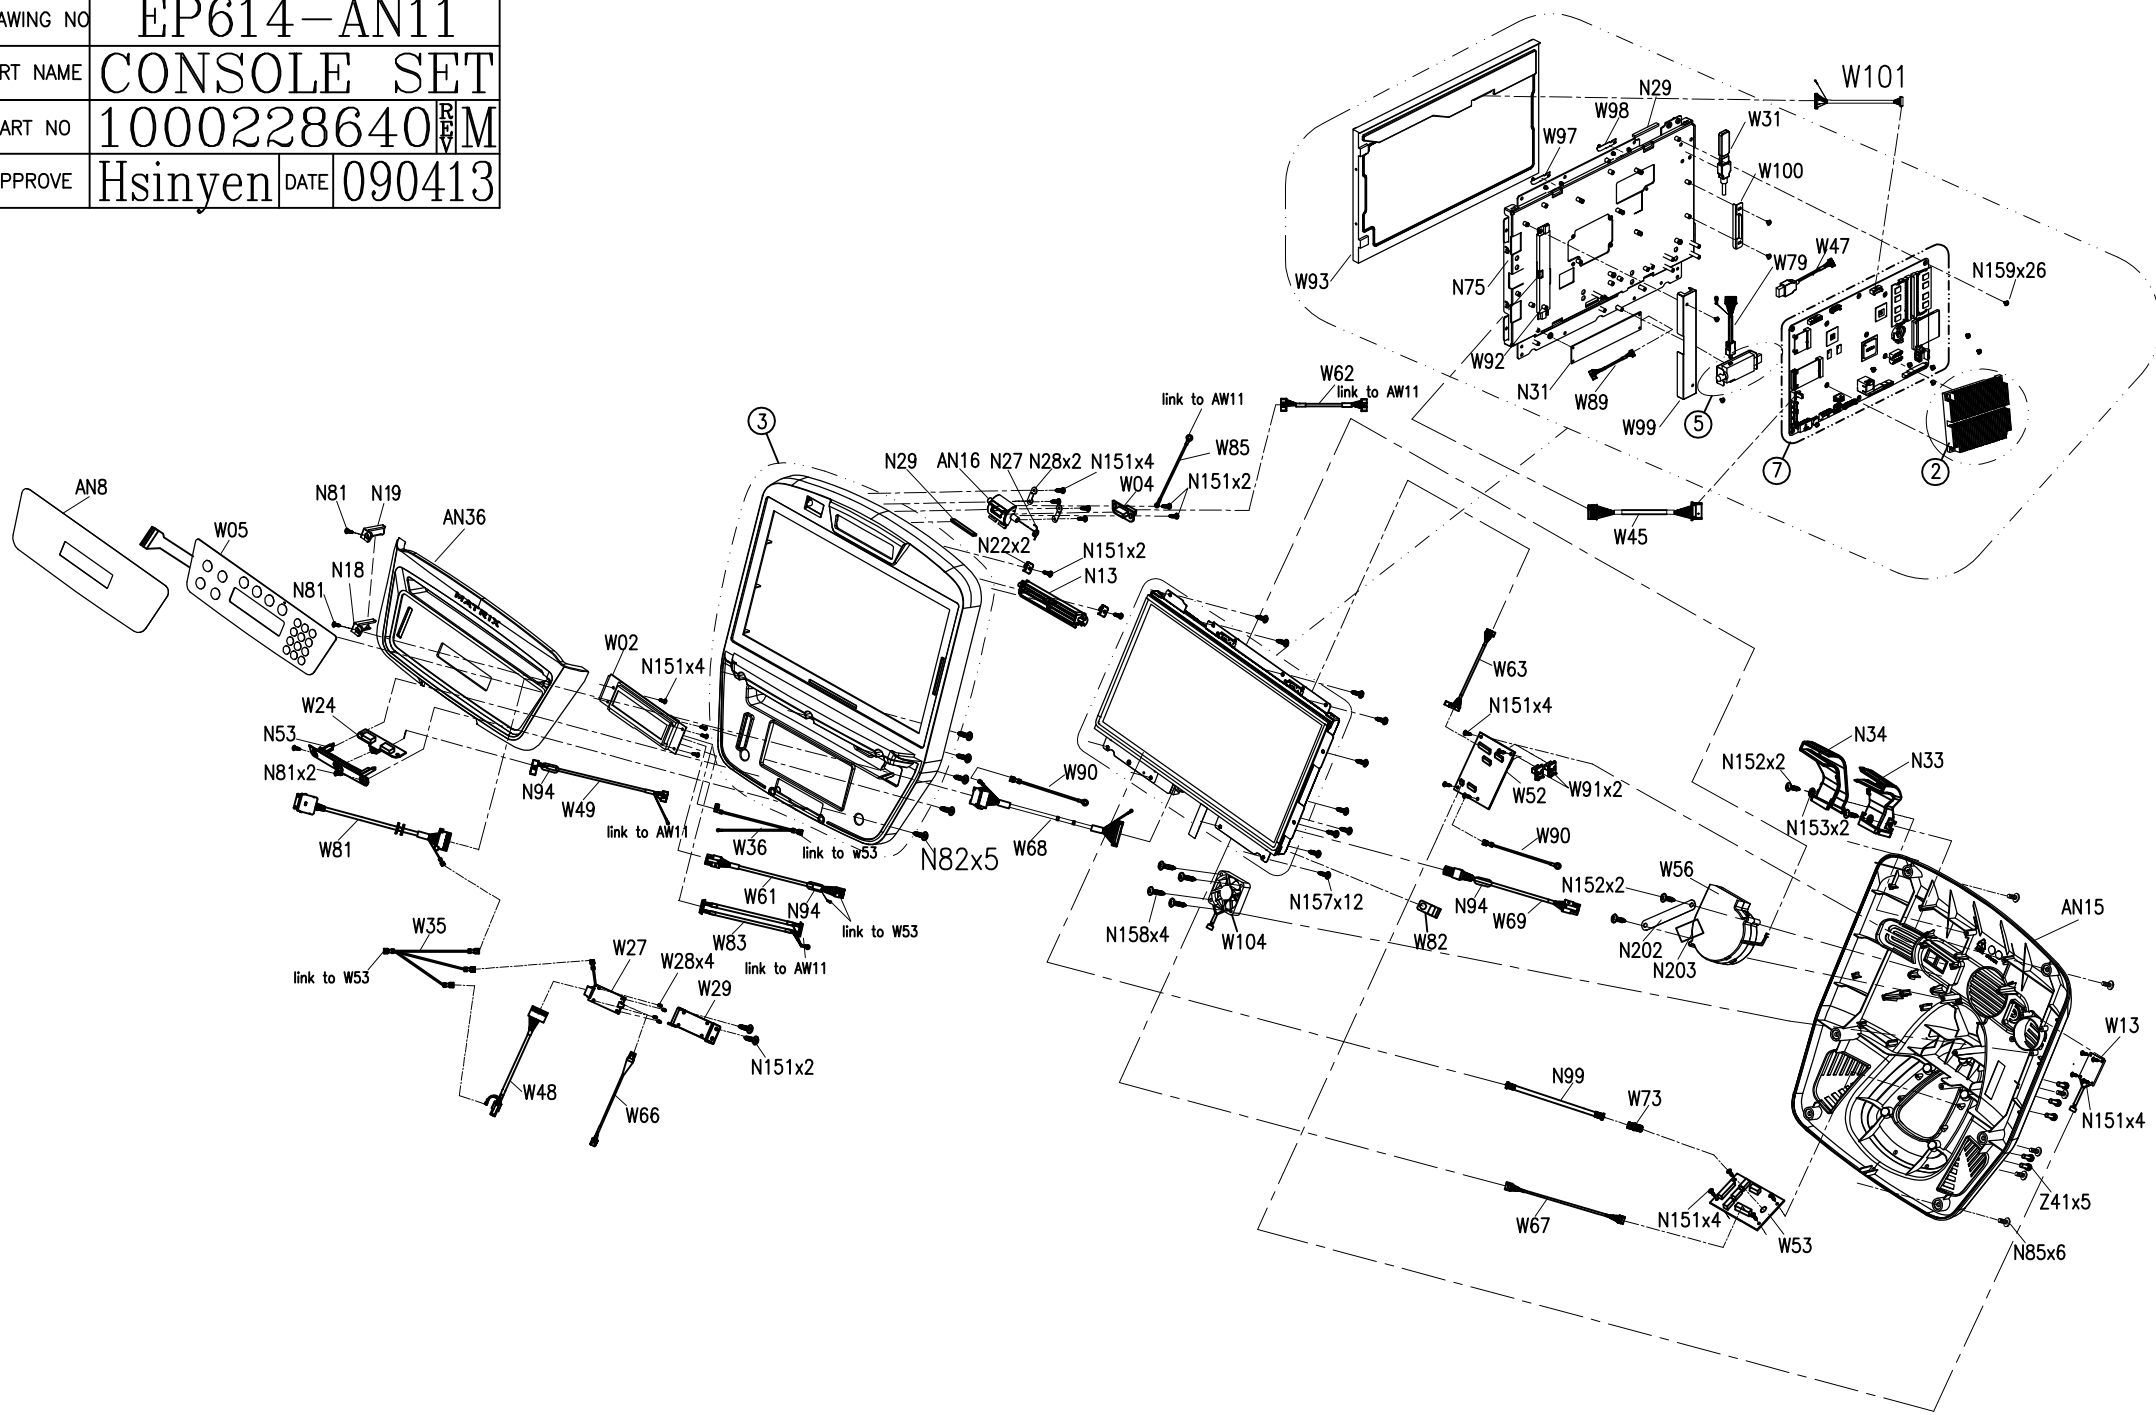

DRAWING NO	EP614-AN11		
PART NAME	CONSOLE SET		
PART NO	1000228640  M		
APPROVE	Hsinyen	DATE	090413

DRAWING NO	TM521-W116
PART NAME	Heat Sink Set
PART NO	1000332751B
APPROVE	Hsinyen
DATE	090413

DRAWING NO	EP614-AN50		
PART NAME	Touch Panel Set		
PART NO	1000228659  B		
APPROVE	Hsinyen	DATE	050213

DRAWING NO	EP614-AW51		
PART NAME	TV STICK SET		
PART NO	1000306358  B		
APPROVE	Hsinyen	DATE	051313

DRAWING NO	EP614-AW11		
PART NAME	Control Board Set		
PART NO	1000228656 F		
APPROVE	Hsinyen	DATE	090413