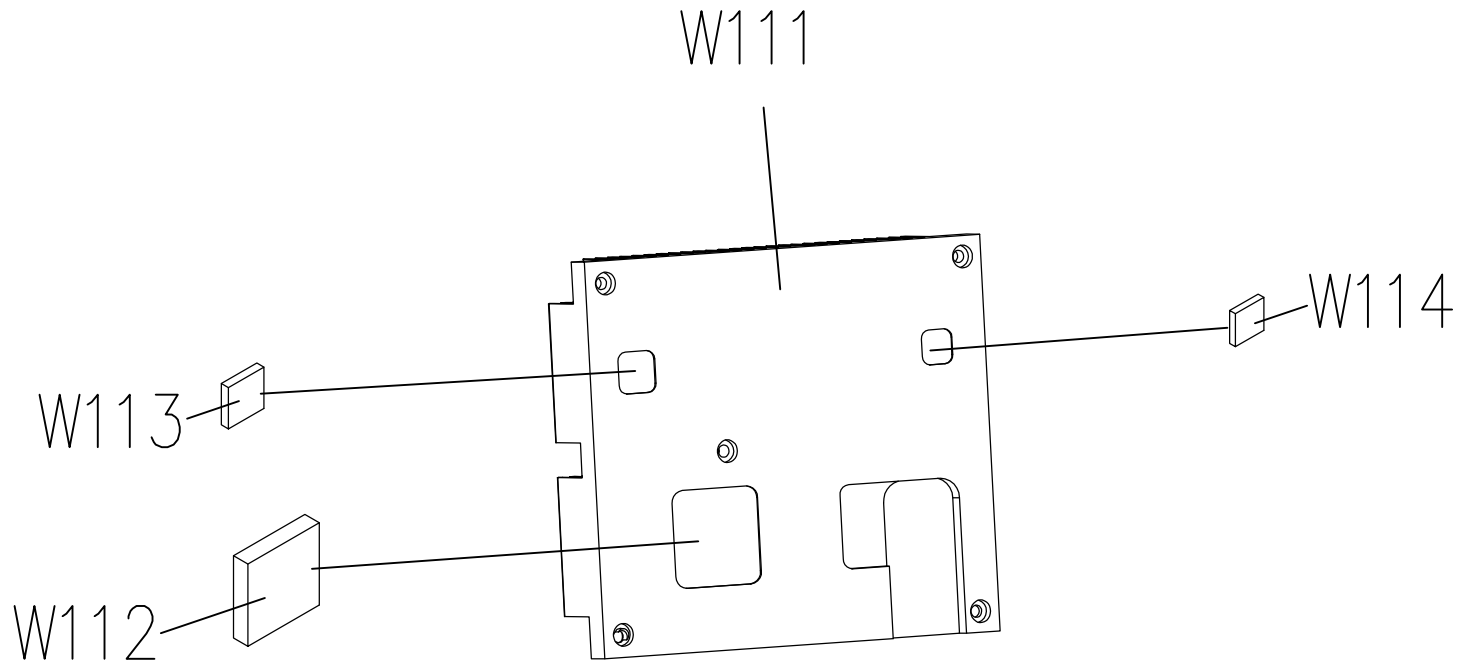

DRAWING NO	EP614-AN11		
PART NAME	CONSOLE SET		
PART NO	1000228640  M		
APPROVE	Hsinyen	DATE	090413

DRAWING NO	TM521-W116
PART NAME	Heat Sink Set
PART NO	1000332751B
APPROVE	Hsinyen
DATE	090413

DRAWING NO	EP614-AN50		
PART NAME	Touch Panel Set		
PART NO	1000228659  B		
APPROVE	Hsinyen	DATE	050213

DRAWING NO	EP614-AW51		
PART NAME	TV STICK SET		
PART NO	1000306358  B		
APPROVE	Hsinyen	DATE	051313

DRAWING NO	EP614-AW11		
PART NAME	Control Board Set		
PART NO	1000228656 F		
APPROVE	Hsinyen	DATE	090413