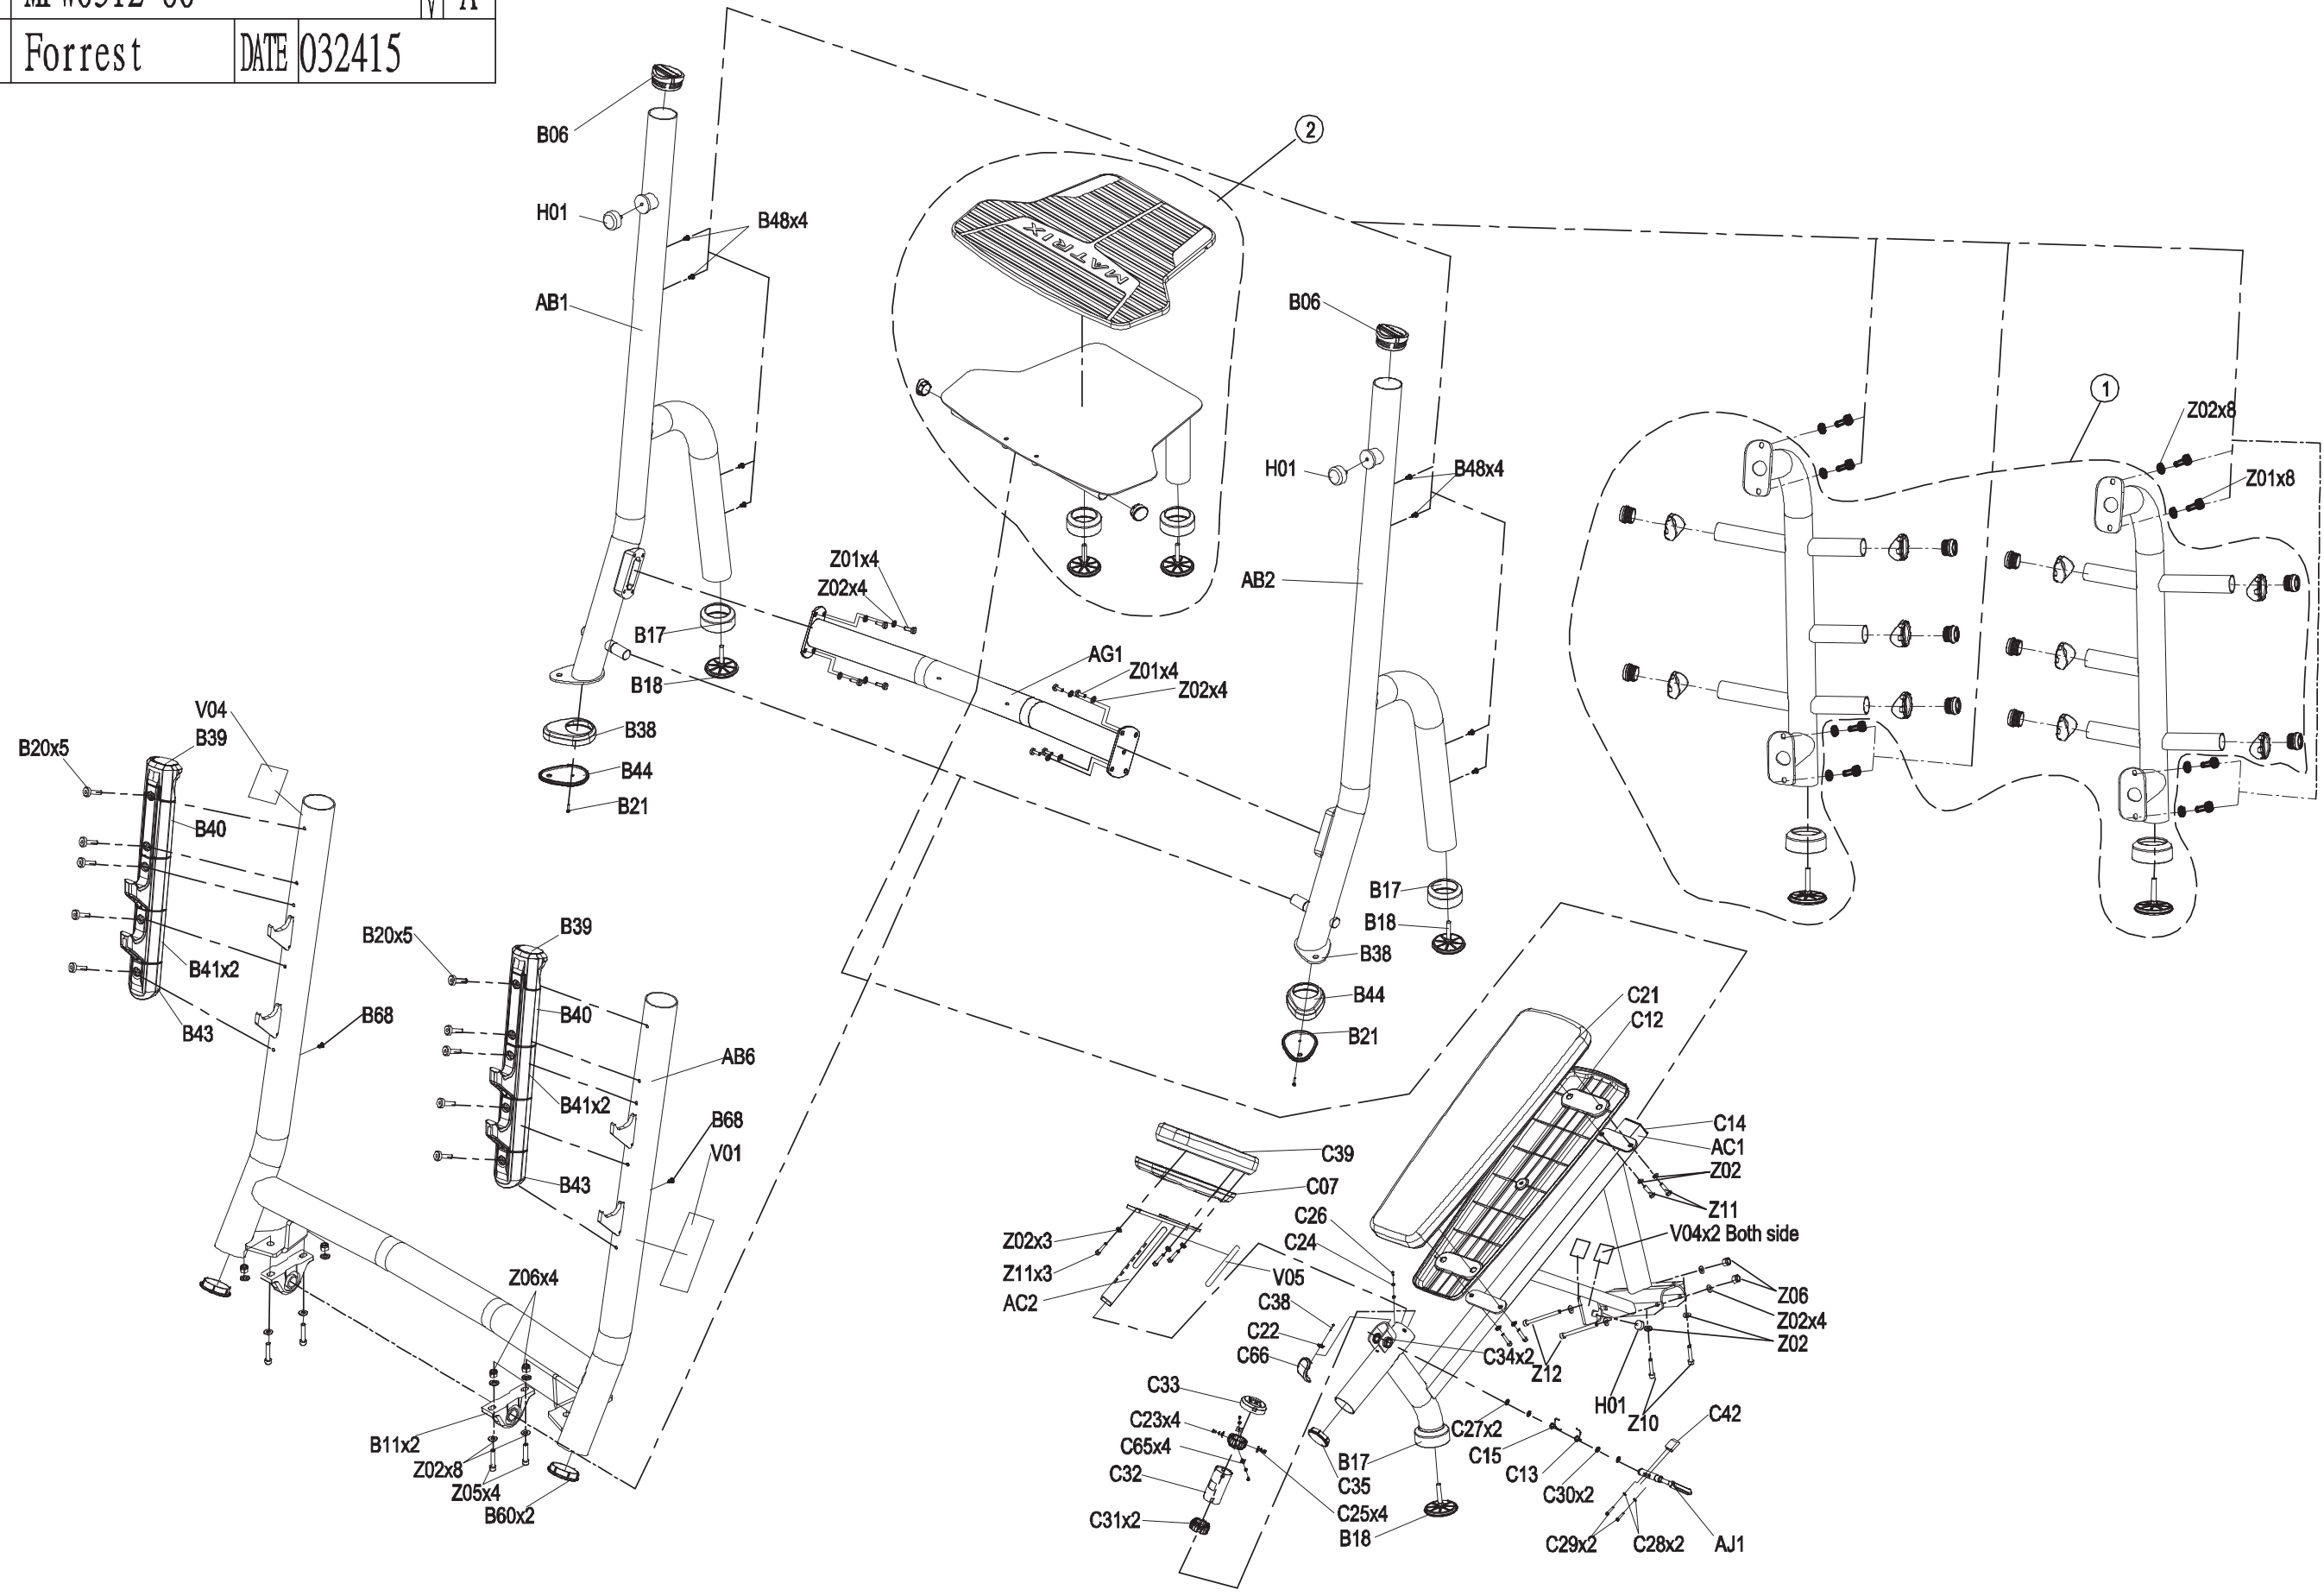

DRAWING NO	PFW204-KM		
PART NAME	A679-03		
PART NO	MFW0312-00	A	
APPROVE	Forrest	DATE	032415

DRAWING NO	
PART NAME	Pedal set;Semi-Assy
PART NO	1000328698 REV A
APPROVE	DATE 140613

DRAWING NO	FW201-SF01	
PART NAME	Storage Horn Set;Semi-Assy	
PART NO	See chart	REV B
APPROVE	Knight	DATE 080306

PART NO	Painting Color
1000381922	Iced Sliver
1000381817	Mat Black
1000381917	Lace White
1000393046	Planet Fitness Yellow
1000421879	Matte Grey

DRAWING NO	FW201-SF03		
PART NAME	Storage Horn Set;Semi-Assy;right		
PART NO	1000305099	REV	B
APPROVE	Rickey	DATE	180305

PART NO	Painting Color
1000381923	Iced Sliver
1000381818	Mat Black
1000381920	Lace White
1000393047	Planet Fitness Yellow
1000421880	Matte Gery

DRAWING NO	FW201-SF04		
PART NAME	Storage Horn Set;Semi-Assy;right		
PART NO	See Chart		B
APPROVE	Rickey	DATE	080305

PART NO	Painting Color
1000381924	Iced Sliver
1000381819	Mat Black
1000381921	Lace White
1000393049	Planet Fitness Yellow
1000421882	Matte Gery