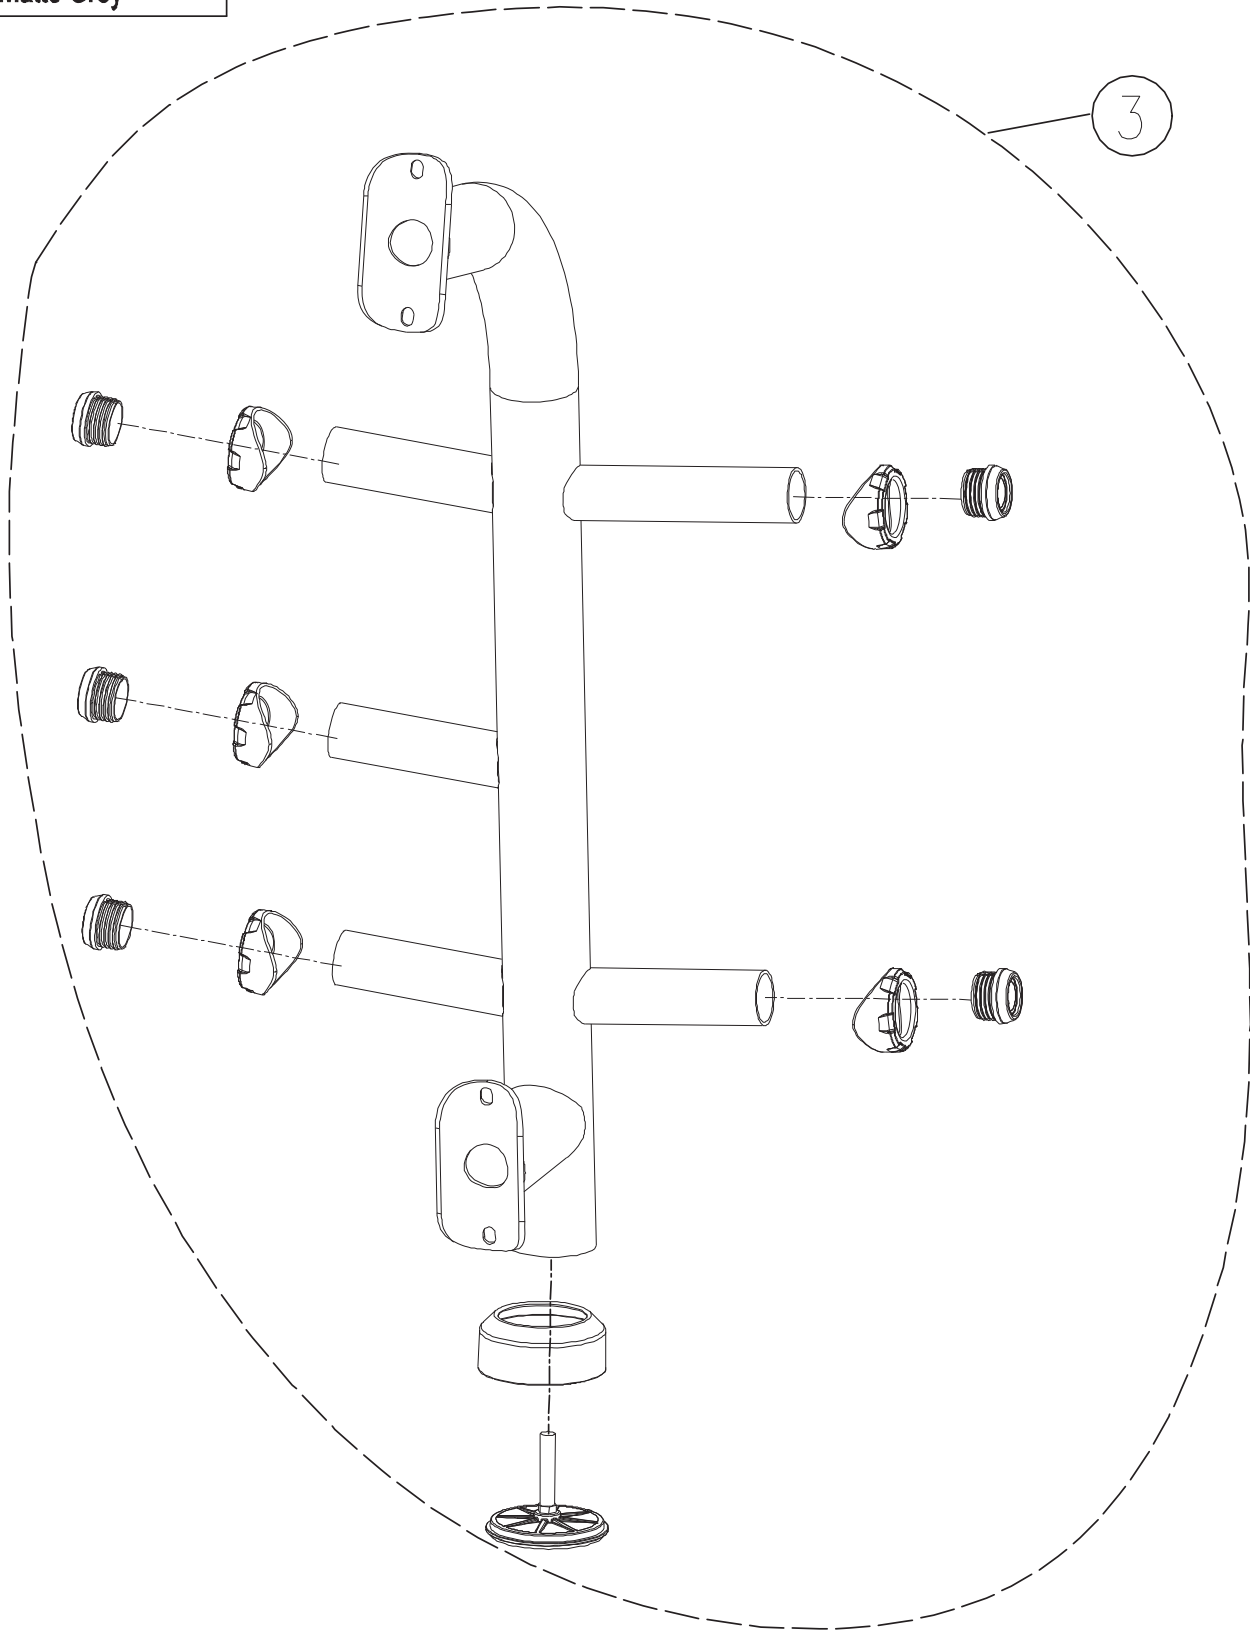

DRAWING NO	PFW204-KM		
PART NAME	A679-03		
PART NO	MFW0312-00	A	
APPROVE	Forrest	DATE	032415

DRAWING NO	
PART NAME	Pedal set;Semi-Assy
PART NO	1000328698 REV A
APPROVE	DATE 140613

DRAWING NO	FW201-SF01	
PART NAME	Storage Horn Set;Semi-Assy	
PART NO	See chart	REV B
APPROVE	Knight	DATE 080306

PART NO	Painting Color
1000381922	Iced Sliver
1000381817	Mat Black
1000381917	Lace White
1000393046	Planet Fitness Yellow
1000421879	Matte Grey

DRAWING NO	FW201-SF03		
PART NAME	Storage Horn Set;Semi-Assy;right		
PART NO	1000305099	REV	B
APPROVE	Rickey	DATE	180305

PART NO	Painting Color
1000381923	Iced Sliver
1000381818	Mat Black
1000381920	Lace White
1000393047	Planet Fitness Yellow
1000421880	Matte Gery

DRAWING NO	FW201-SF04		
PART NAME	Storage Horn Set;Semi-Assy;right		
PART NO	See Chart		B
APPROVE	Rickey	DATE	080305

PART NO	Painting Color
1000381924	Iced Sliver
1000381819	Mat Black
1000381921	Lace White
1000393049	Planet Fitness Yellow
1000421882	Matte Gery