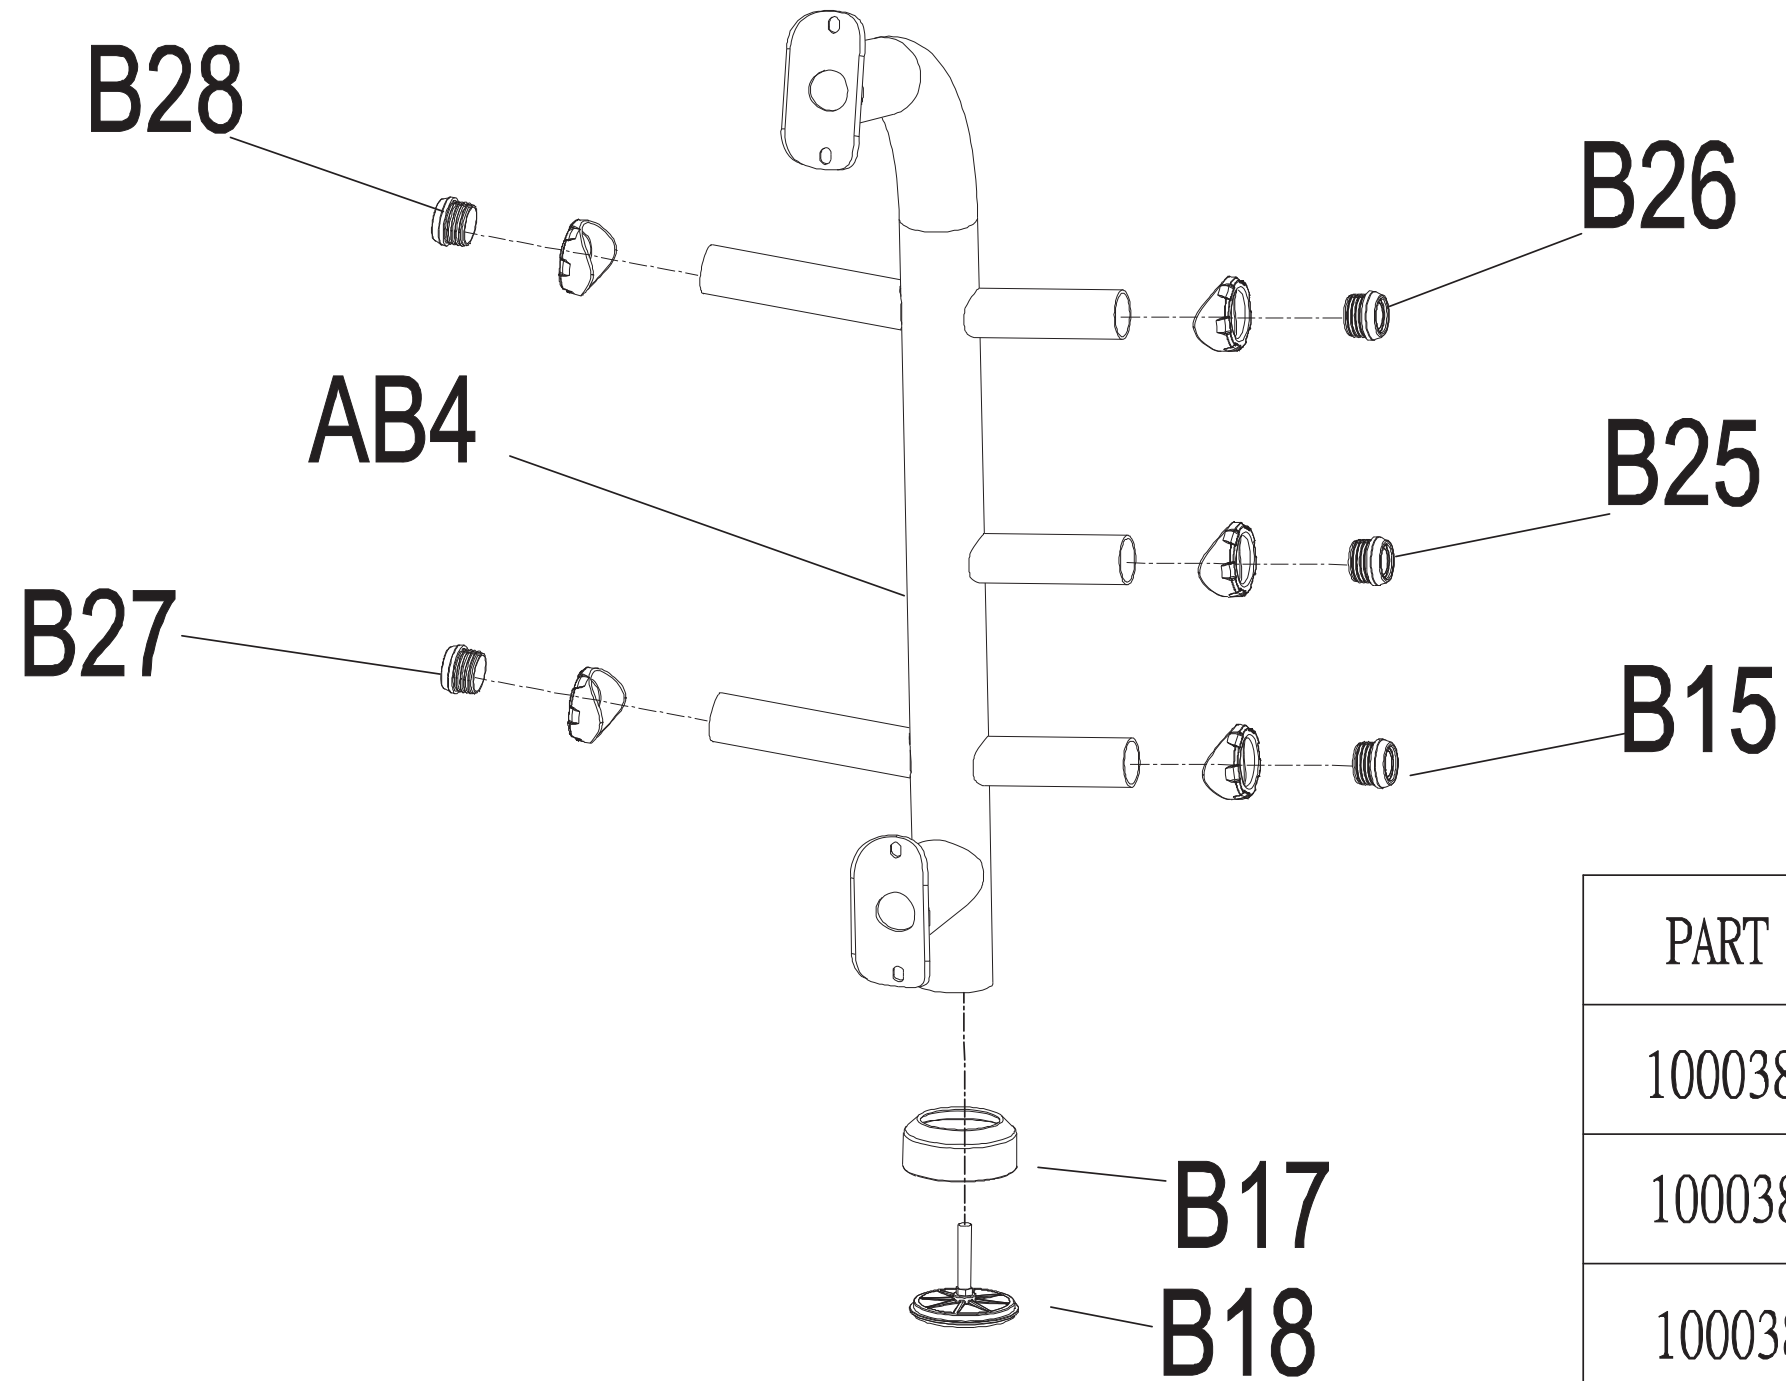

DRAWING NO	PFW204-KM		
PART NAME	A679-03		
PART NO	MFW0312-00	A	
APPROVE	Forrest	DATE	032415

DRAWING NO	
PART NAME	Pedal set;Semi-Assy
PART NO	1000328698 REV A
APPROVE	DATE 140613

DRAWING NO	FW201-SF01	
PART NAME	Storage Horn Set;Semi-Assy	
PART NO	See chart	REV B
APPROVE	Knight	DATE 080306

PART NO	Painting Color
1000381922	Iced Sliver
1000381817	Mat Black
1000381917	Lace White
1000393046	Planet Fitness Yellow
1000421879	Matte Grey

DRAWING NO	FW201-SF03		
PART NAME	Storage Horn Set;Semi-Assy;right		
PART NO	1000305099	REV	B
APPROVE	Rickey	DATE	180305

PART NO	Painting Color
1000381923	Iced Sliver
1000381818	Mat Black
1000381920	Lace White
1000393047	Planet Fitness Yellow
1000421880	Matte Gery

DRAWING NO	FW201-SF04		
PART NAME	Storage Horn Set;Semi-Assy;right		
PART NO	See Chart		B
APPROVE	Rickey	DATE	080305

PART NO	Painting Color
1000381924	Iced Sliver
1000381819	Mat Black
1000381921	Lace White
1000393049	Planet Fitness Yellow
1000421882	Matte Gery