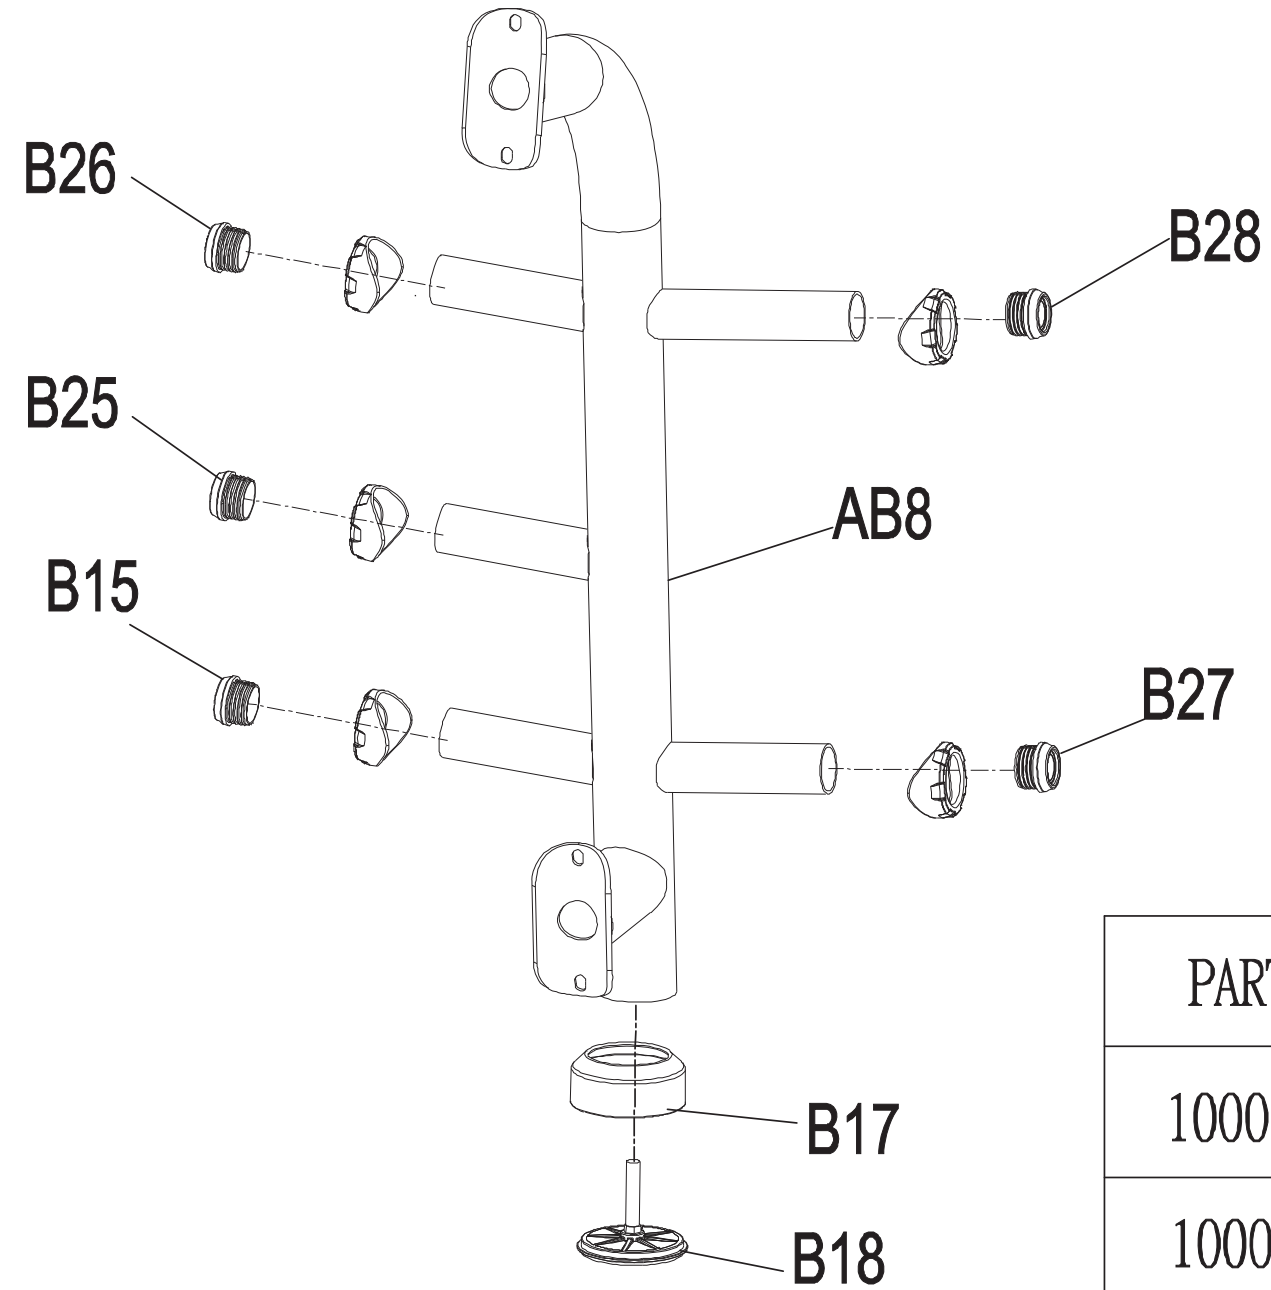

DRAWING NO	PFW204-KM		
PART NAME	A679-03		
PART NO	MFW0312-00	A	
APPROVE	Forrest	DATE	032415

DRAWING NO	
PART NAME	Pedal set;Semi-Assy
PART NO	1000328698 REV A
APPROVE	DATE 140613

DRAWING NO	FW201-SF01	
PART NAME	Storage Horn Set;Semi-Assy	
PART NO	See chart	REV B
APPROVE	Knight	DATE 080306

PART NO	Painting Color
1000381922	Iced Sliver
1000381817	Mat Black
1000381917	Lace White
1000393046	Planet Fitness Yellow
1000421879	Matte Grey

DRAWING NO	FW201-SF03		
PART NAME	Storage Horn Set;Semi-Assy;right		
PART NO	1000305099	REV	B
APPROVE	Rickey	DATE	180305

PART NO	Painting Color
1000381923	Iced Sliver
1000381818	Mat Black
1000381920	Lace White
1000393047	Planet Fitness Yellow
1000421880	Matte Gery

DRAWING NO	FW201-SF04		
PART NAME	Storage Horn Set;Semi-Assy;right		
PART NO	See Chart		B
APPROVE	Rickey	DATE	080305

PART NO	Painting Color
1000381924	Iced Sliver
1000381819	Mat Black
1000381921	Lace White
1000393049	Planet Fitness Yellow
1000421882	Matte Gery