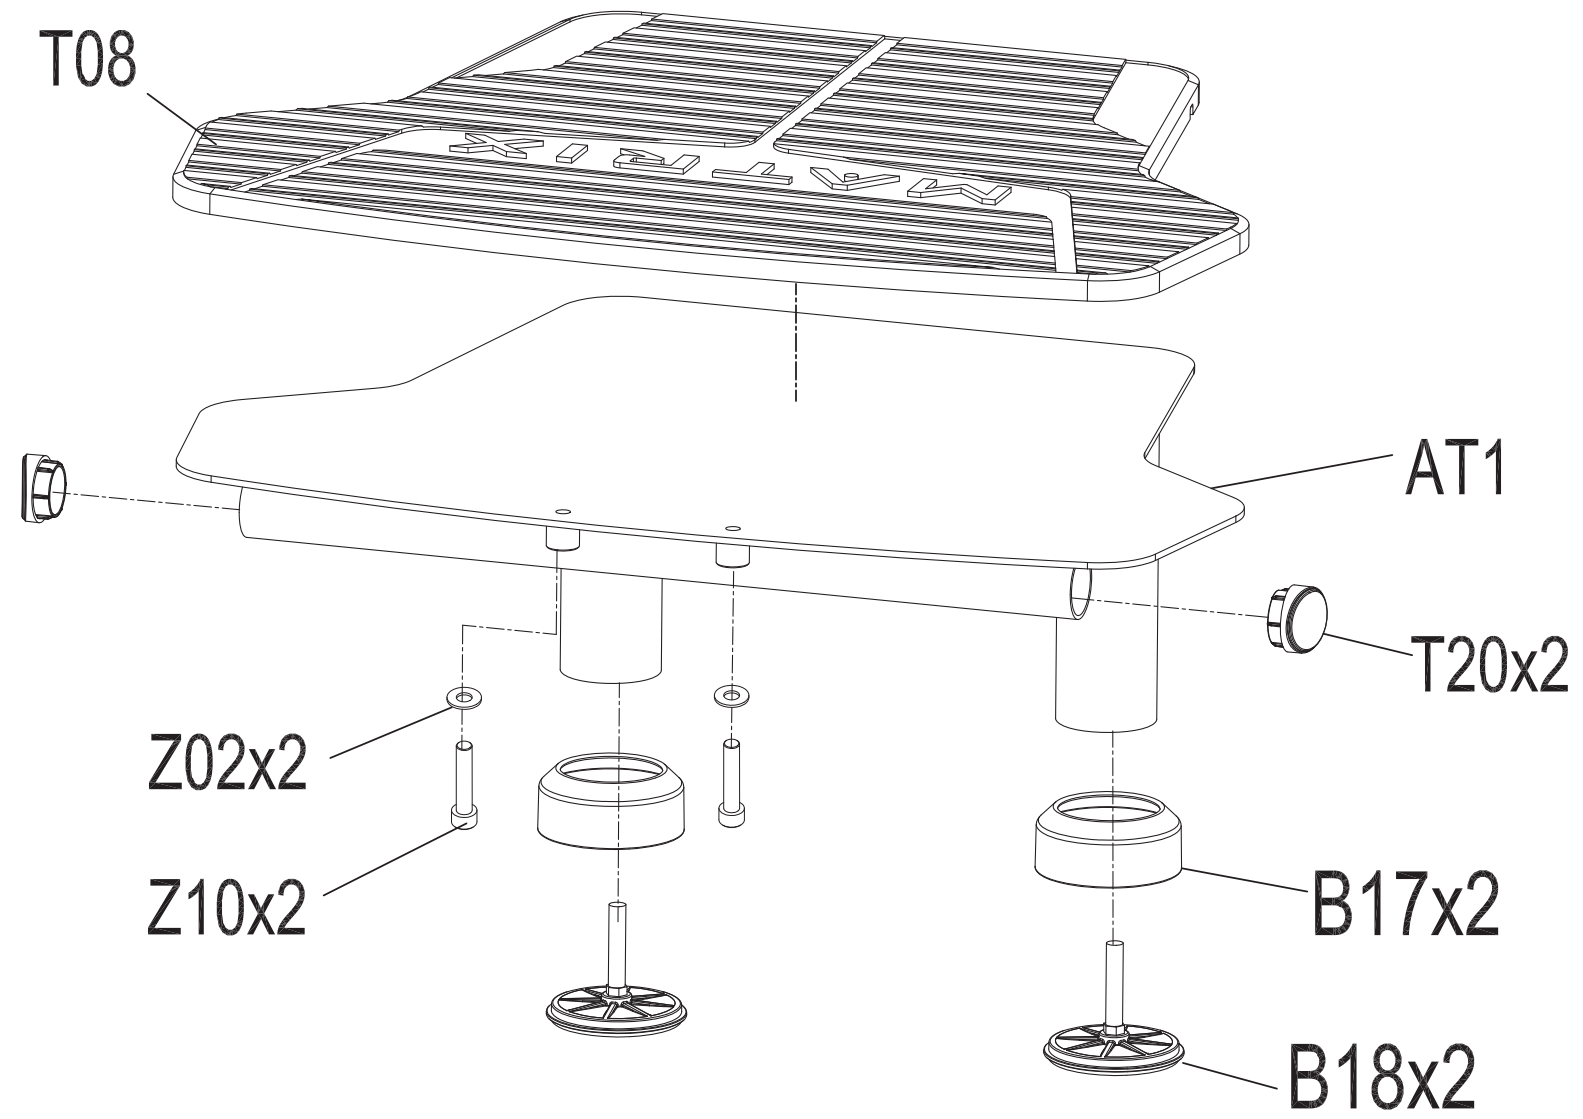

DRAWING NO	PFW204-KM		
PART NAME	A679-03		
PART NO	MFW0312-00	A	
APPROVE	Forrest	DATE	032415

DRAWING NO	
PART NAME	Pedal set;Semi-Assy
PART NO	1000328698 REV A
APPROVE	DATE 140613

DRAWING NO	FW201-SF01	
PART NAME	Storage Horn Set;Semi-Assy	
PART NO	See chart	REV B
APPROVE	Knight	DATE 080306

PART NO	Painting Color
1000381922	Iced Sliver
1000381817	Mat Black
1000381917	Lace White
1000393046	Planet Fitness Yellow
1000421879	Matte Grey

DRAWING NO	FW201-SF03		
PART NAME	Storage Horn Set;Semi-Assy;right		
PART NO	1000305099	REV	B
APPROVE	Rickey	DATE	180305

PART NO	Painting Color
1000381923	Iced Sliver
1000381818	Mat Black
1000381920	Lace White
1000393047	Planet Fitness Yellow
1000421880	Matte Gery

DRAWING NO	FW201-SF04		
PART NAME	Storage Horn Set;Semi-Assy;right		
PART NO	See Chart		B
APPROVE	Rickey	DATE	080305