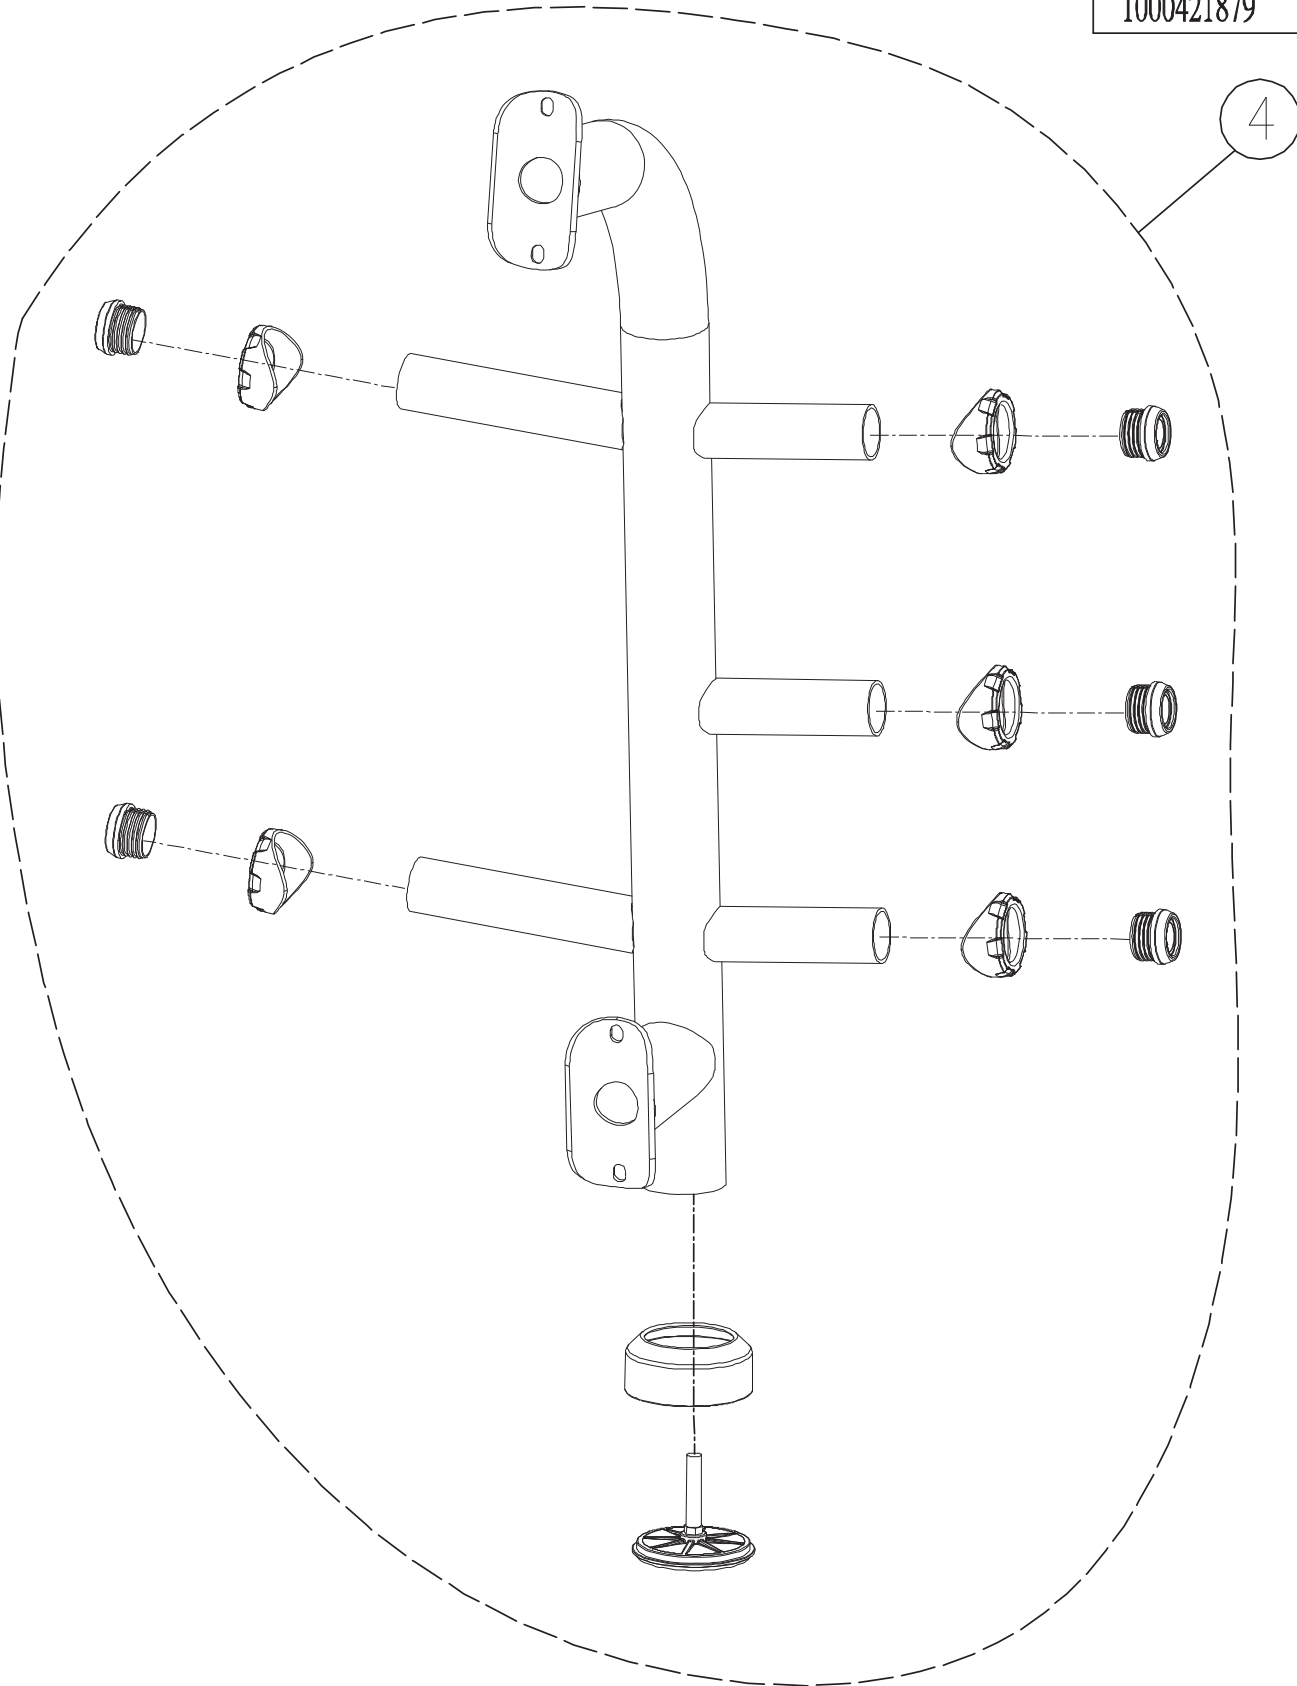

DRAWING NO	PFW204-KM		
PART NAME	A679-03		
PART NO	MFW0312-00	A	
APPROVE	Forrest	DATE	032415

DRAWING NO	
PART NAME	Pedal set;Semi-Assy
PART NO	1000328698 REV A
APPROVE	DATE 140613

DRAWING NO	FW201-SF01	
PART NAME	Storage Horn Set;Semi-Assy	
PART NO	See chart	REV B
APPROVE	Knight	DATE 080306

PART NO	Painting Color
1000381922	Iced Sliver
1000381817	Mat Black
1000381917	Lace White
1000393046	Planet Fitness Yellow
1000421879	Matte Grey

DRAWING NO	FW201-SF03		
PART NAME	Storage Horn Set;Semi-Assy;right		
PART NO	1000305099	REV	B
APPROVE	Rickey	DATE	180305

PART NO	Painting Color
1000381923	Iced Sliver
1000381818	Mat Black
1000381920	Lace White
1000393047	Planet Fitness Yellow
1000421880	Matte Gery

DRAWING NO	FW201-SF04		
PART NAME	Storage Horn Set;Semi-Assy;right		
PART NO	See Chart		B
APPROVE	Rickey	DATE	080305

PART NO	Painting Color
1000381924	Iced Sliver
1000381819	Mat Black
1000381921	Lace White
1000393049	Planet Fitness Yellow
1000421882	Matte Gery