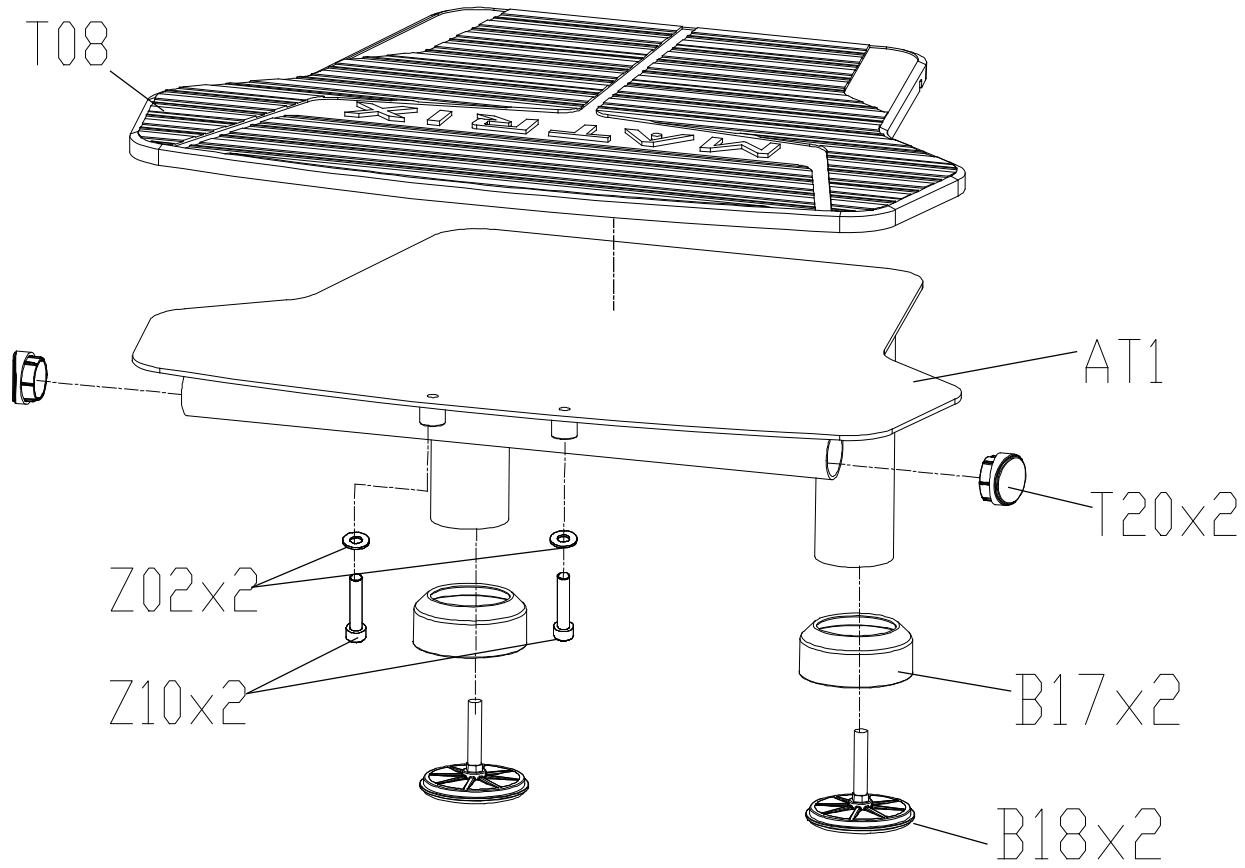

DRAWING NO	FW204-A03		
PART NAME	ExplosiveDiagram;Semi-Assy		
PART NO	MFW0312-00		A
APPROVE	PAUL	DATE	130311

DRAWING NO			PART NO	COLOR
PART NAME	Pedal set;Semi-Assy		1000328698	Iced Silver
PART NO		REV A	1000328699	Black Glossy
APPROVE		DATE 14 06 13	1000328700	Lace White
			1000328701	Polarized Titanium
			1000328702	Matte Black
			1000328703	Milk White
			1000305401	No color

DRAWING NO	
PART NAME	Storage Horn Set,Semi-Assy,right
PART NO	1000305099
APPROVE	DATE 14.06.13

DRAWING NO	
PART NAME	Storage Horn Set;Semi-Assy:left
PART NO	1000305131
APPROVE	DATE:050613