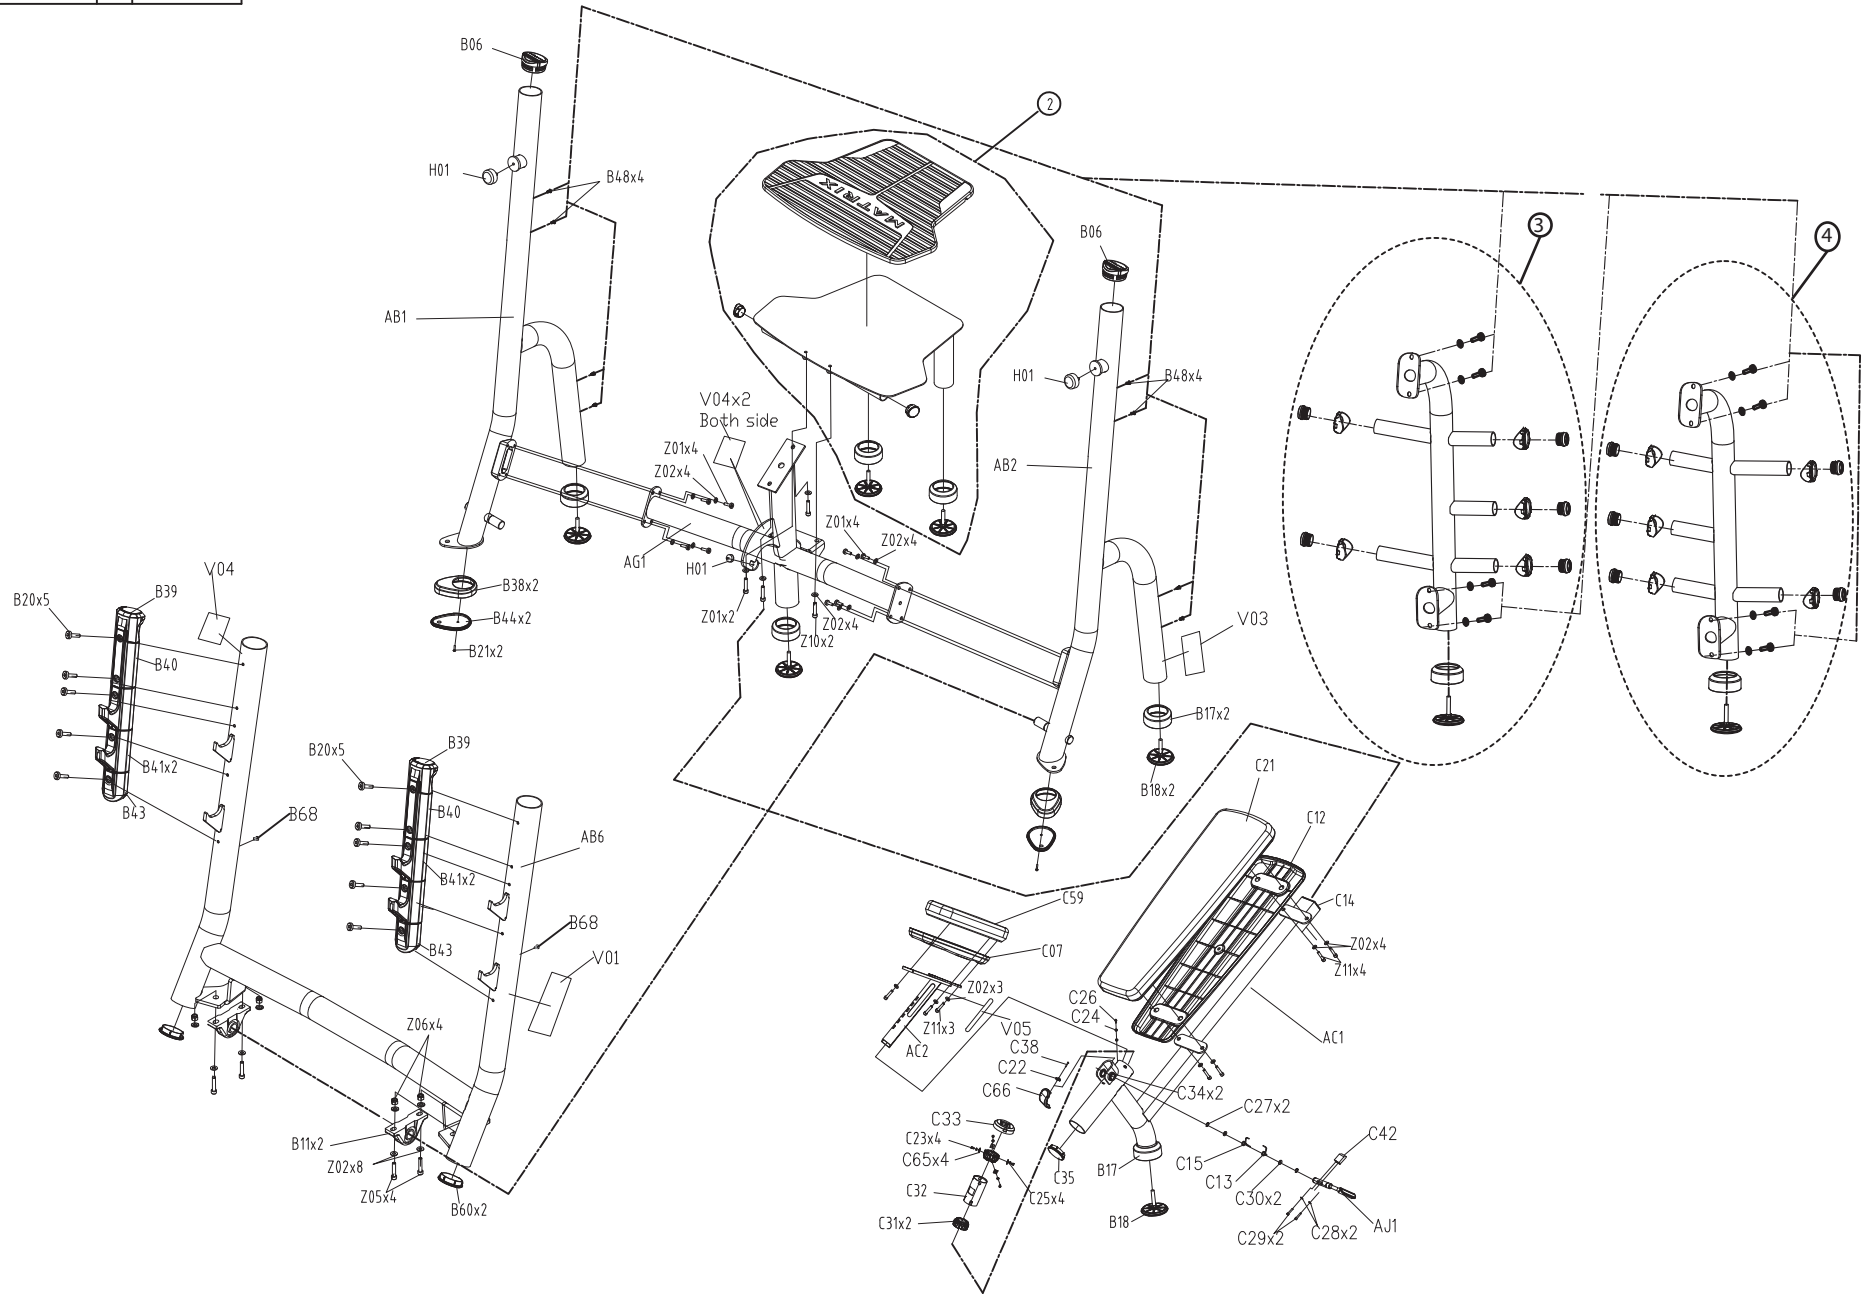

DRAWING NO	FW204-A03		
PART NAME	ExplosiveDiagram;Semi-Assy		
PART NO	MFW0312-00		A
APPROVE	PAUL	DATE	130311

DRAWING NO			PART NO	COLOR
PART NAME	Pedal set;Semi-Assy		1000328698	Iced Silver
PART NO		REV A	1000328699	Black Glossy
APPROVE		DATE 14 06 13	1000328700	Lace White
			1000328701	Polarized Titanium
			1000328702	Matte Black
			1000328703	Milk White
			1000305401	No color

DRAWING NO	
PART NAME	Storage Horn Set,Semi-Assy,right
PART NO	1000305099
APPROVE	DATE 14.06.13

DRAWING NO	
PART NAME	Storage Horn Set;Semi-Assy:left
PART NO	1000305131
APPROVE	DATE:050613