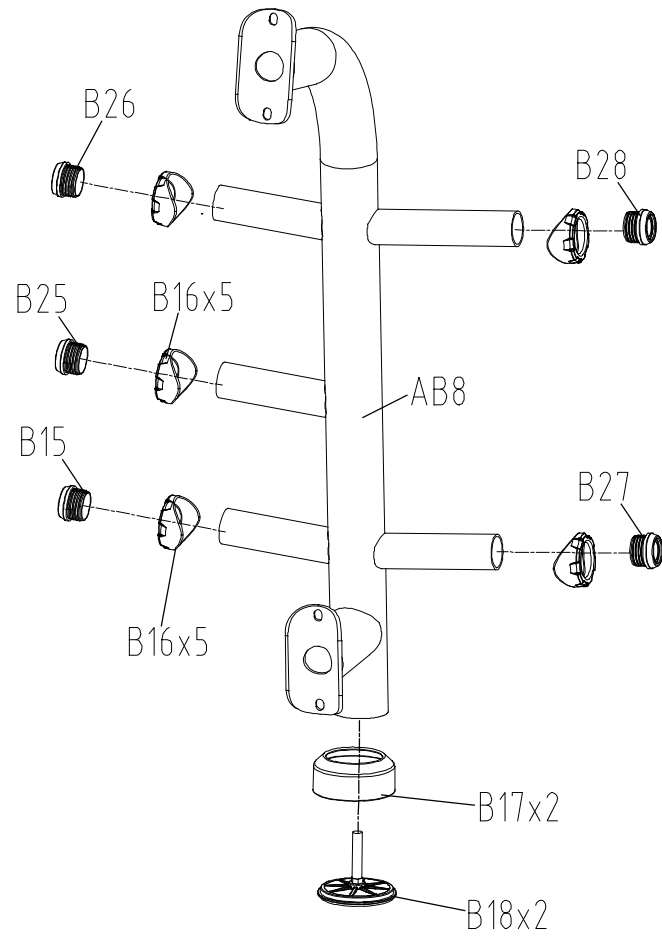

DRAWING NO	FW204-A03		
PART NAME	ExplosiveDiagram;Semi-Assy		
PART NO	MFW0312-00		A
APPROVE	PAUL	DATE	130311

DRAWING NO			PART NO	COLOR
PART NAME	Pedal set;Semi-Assy		1000328698	Iced Silver
PART NO		REV A	1000328699	Black Glossy
APPROVE		DATE 14 06 13	1000328700	Lace White
			1000328701	Polarized Titanium
			1000328702	Matte Black
			1000328703	Milk White
			1000305401	No color

DRAWING NO	
PART NAME	Storage Horn Set,Semi-Assy,right
PART NO	1000305099
APPROVE	DATE 14.06.13

DRAWING NO	
PART NAME	Storage Horn Set;Semi-Assy:left
PART NO	1000305131
APPROVE	DATE:050613