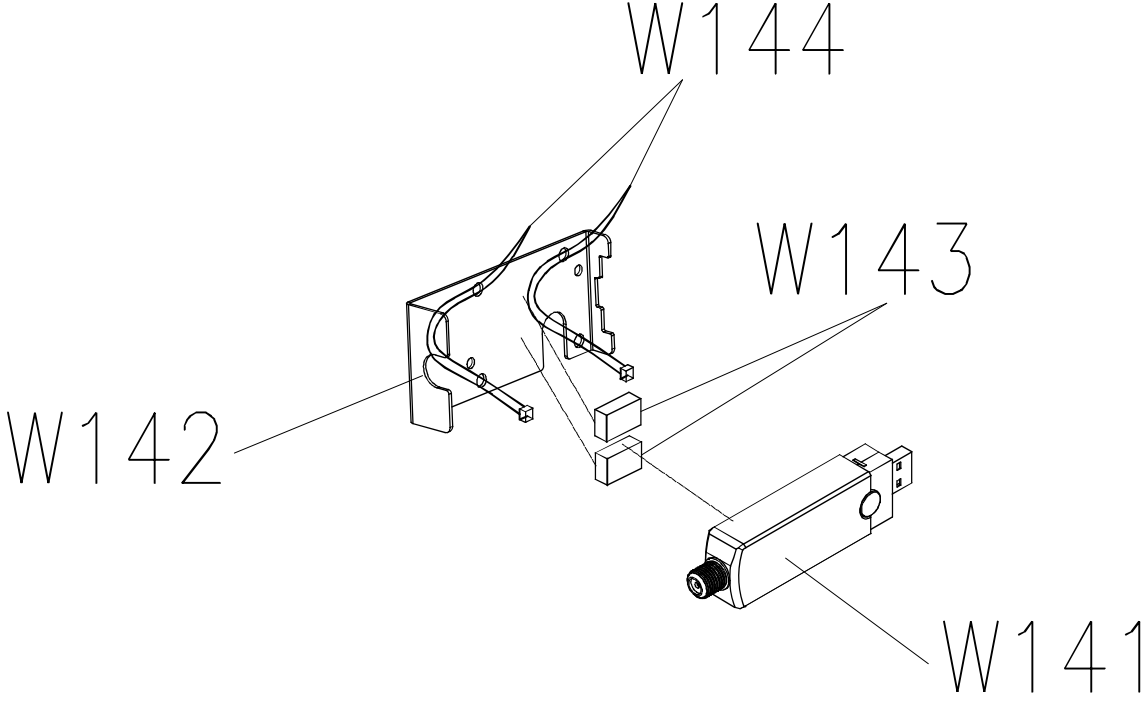

DRAWING NO	EP620-AN11		
PART NAME	CONSOLE SET		
PART NO	1000356460  J		
APPROVE	Nature	DATE	112615

DRAWING NO	EP620-AW31		
PART NAME	Control Board Set		
PART NO	1000359751	REV	D
APPROVE	Nature	DATE	090115

DRAWING NO	EP620-AN31		
PART NAME	Earphone board set		
PART NO	1000366515  B		
APPROVE	Heady	DATE	2015.06.2

DRAWING NO	EP614C-AW51		
PART NAME	TV STICK SET		
PART NO	1000356574		C
APPROVE	hsinyen	DATE	051116

DRAWING NO	EP620-A04		
PART NAME	ASSEMBLY VIEW		
PART NO	1000356453		A
APPROVE	Hunter	DATE	20150123

21

SAP PART NO
MEP0448-00
MEP0449-00