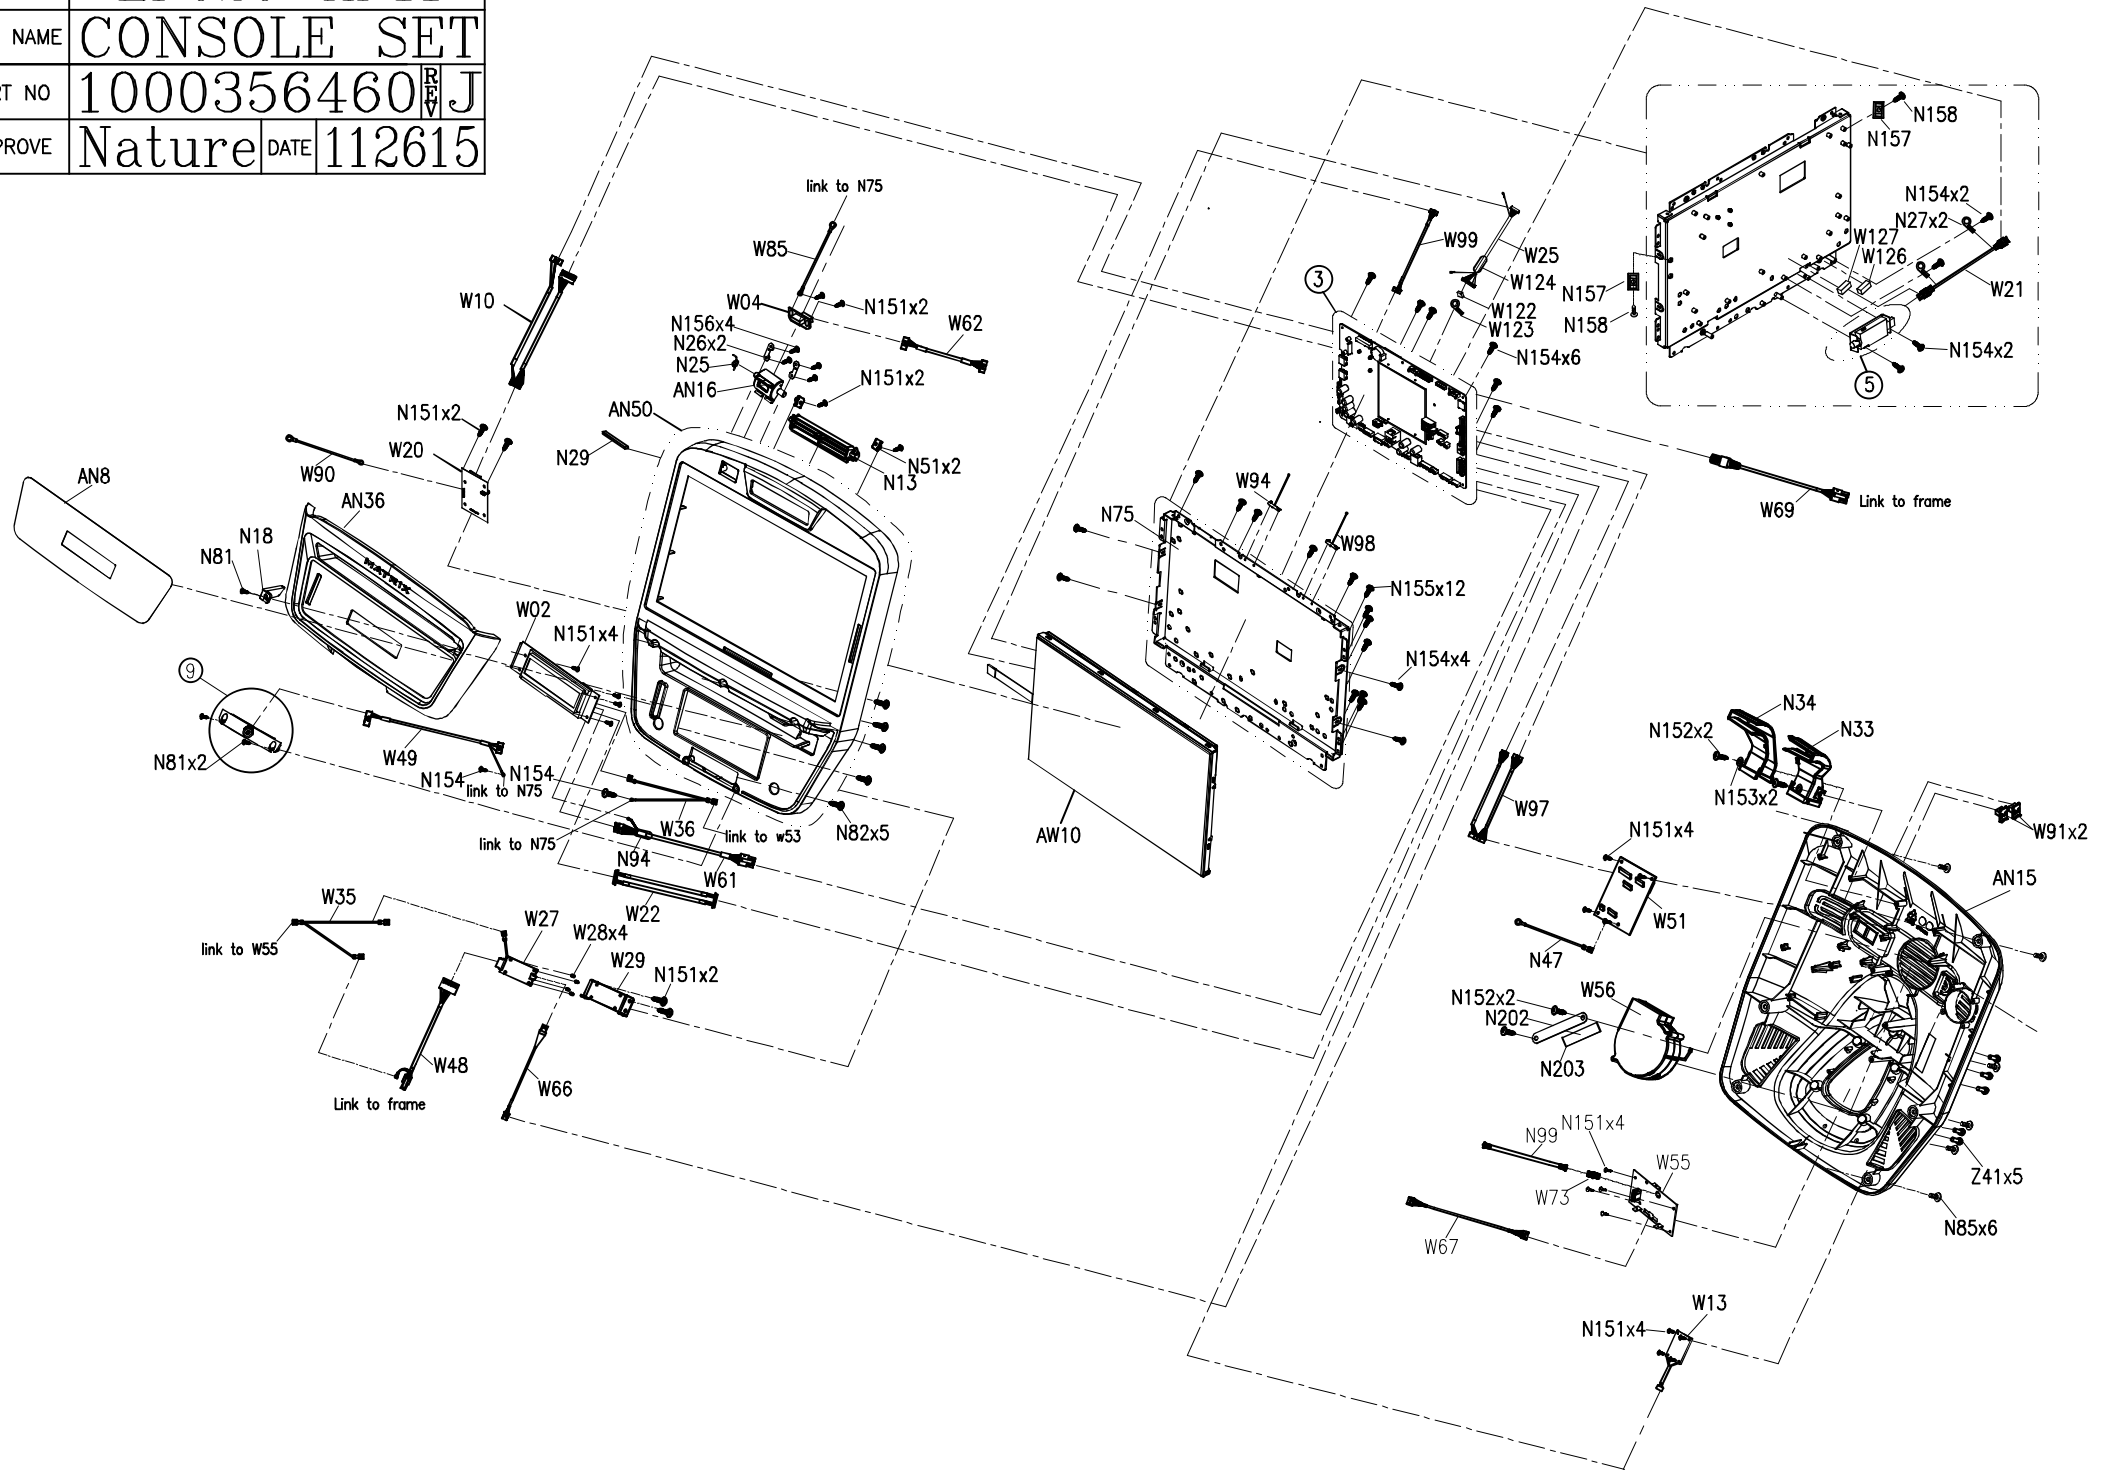

DRAWING NO	EP620-AN11		
PART NAME	CONSOLE SET		
PART NO	1000356460  J		
APPROVE	Nature	DATE	112615

DRAWING NO	EP620-AW31		
PART NAME	Control Board Set		
PART NO	1000359751	REV	D
APPROVE	Nature	DATE	090115

DRAWING NO	EP620-AN31		
PART NAME	Earphone board set		
PART NO	1000366515  B		
APPROVE	Heady	DATE	2015.06.2

DRAWING NO	EP614C-AW51		
PART NAME	TV STICK SET		
PART NO	1000356574		C
APPROVE	hsinyen	DATE	051116

DRAWING NO	EP620-A04		
PART NAME	ASSEMBLY VIEW		
PART NO	1000356453		A
APPROVE	Hunter	DATE	20150123

21

SAP PART NO
MEP0448-00
MEP0449-00