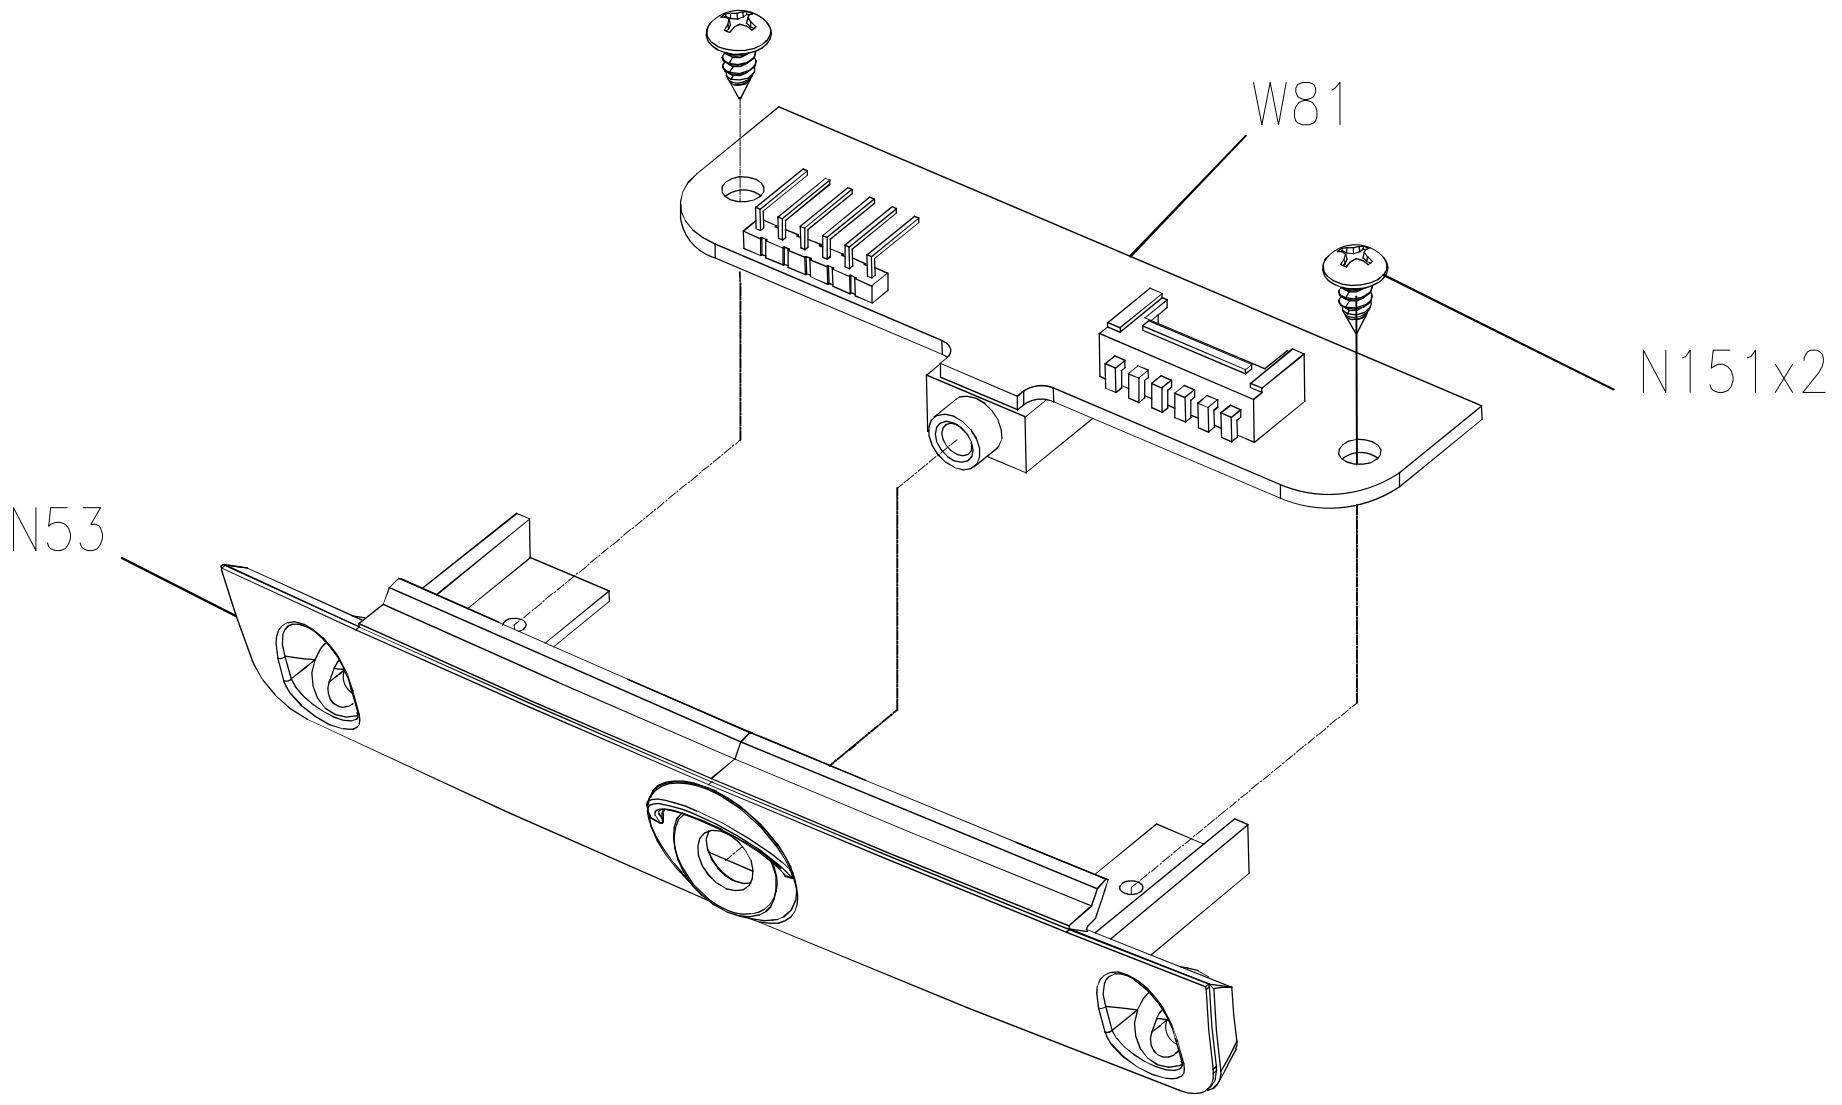

DRAWING NO	EP620-AN11		
PART NAME	CONSOLE SET		
PART NO	1000356460  J		
APPROVE	Nature	DATE	112615

DRAWING NO	EP620-AW31		
PART NAME	Control Board Set		
PART NO	1000359751	REV	D
APPROVE	Nature	DATE	090115

DRAWING NO	EP620-AN31		
PART NAME	Earphone board set		
PART NO	1000366515  B		
APPROVE	Heady	DATE	2015.06.2

DRAWING NO	EP614C-AW51		
PART NAME	TV STICK SET		
PART NO	1000356574		C
APPROVE	hsinyen	DATE	051116

DRAWING NO	EP620-A04		
PART NAME	ASSEMBLY VIEW		
PART NO	1000356453		A
APPROVE	Hunter	DATE	20150123

21

SAP PART NO
MEP0448-00
MEP0449-00