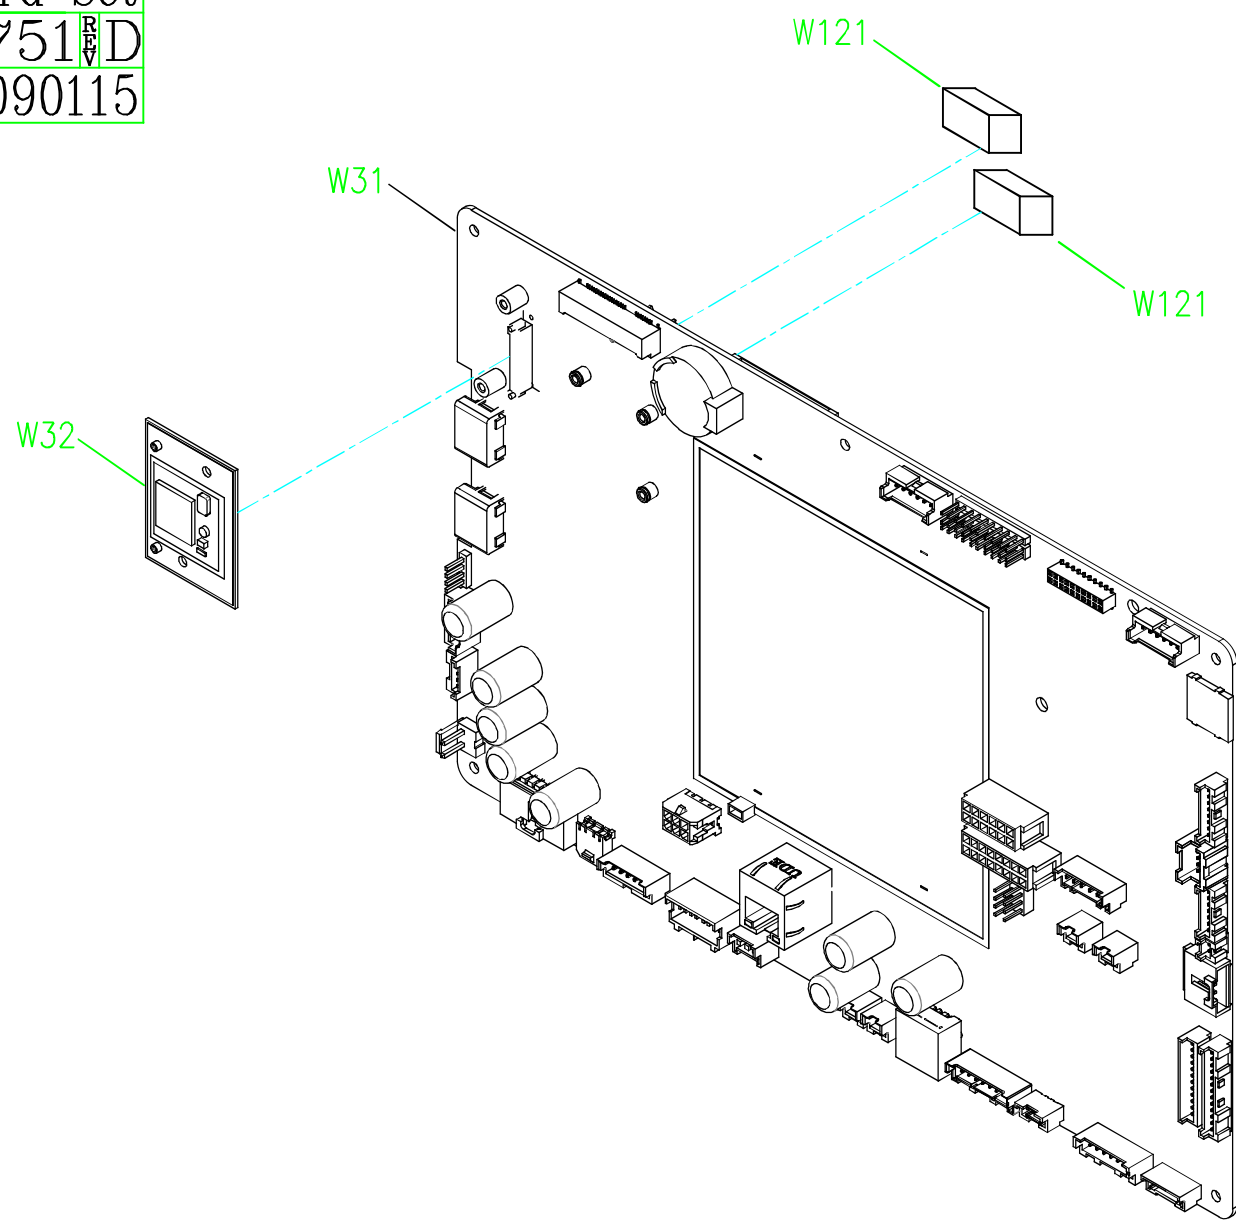

DRAWING NO	EP620-AN11		
PART NAME	CONSOLE SET		
PART NO	1000356460  J		
APPROVE	Nature	DATE	112615

DRAWING NO	EP620-AW31		
PART NAME	Control Board Set		
PART NO	1000359751	REV	D
APPROVE	Nature	DATE	090115

DRAWING NO	EP620-AN31		
PART NAME	Earphone board set		
PART NO	1000366515  B		
APPROVE	Heady	DATE	2015.06.2

DRAWING NO	EP614C-AW51		
PART NAME	TV STICK SET		
PART NO	1000356574		C
APPROVE	hsinyen	DATE	051116

DRAWING NO	EP620-A04		
PART NAME	ASSEMBLY VIEW		
PART NO	1000356453		A
APPROVE	Hunter	DATE	20150123

21

SAP PART NO
MEP0448-00
MEP0449-00