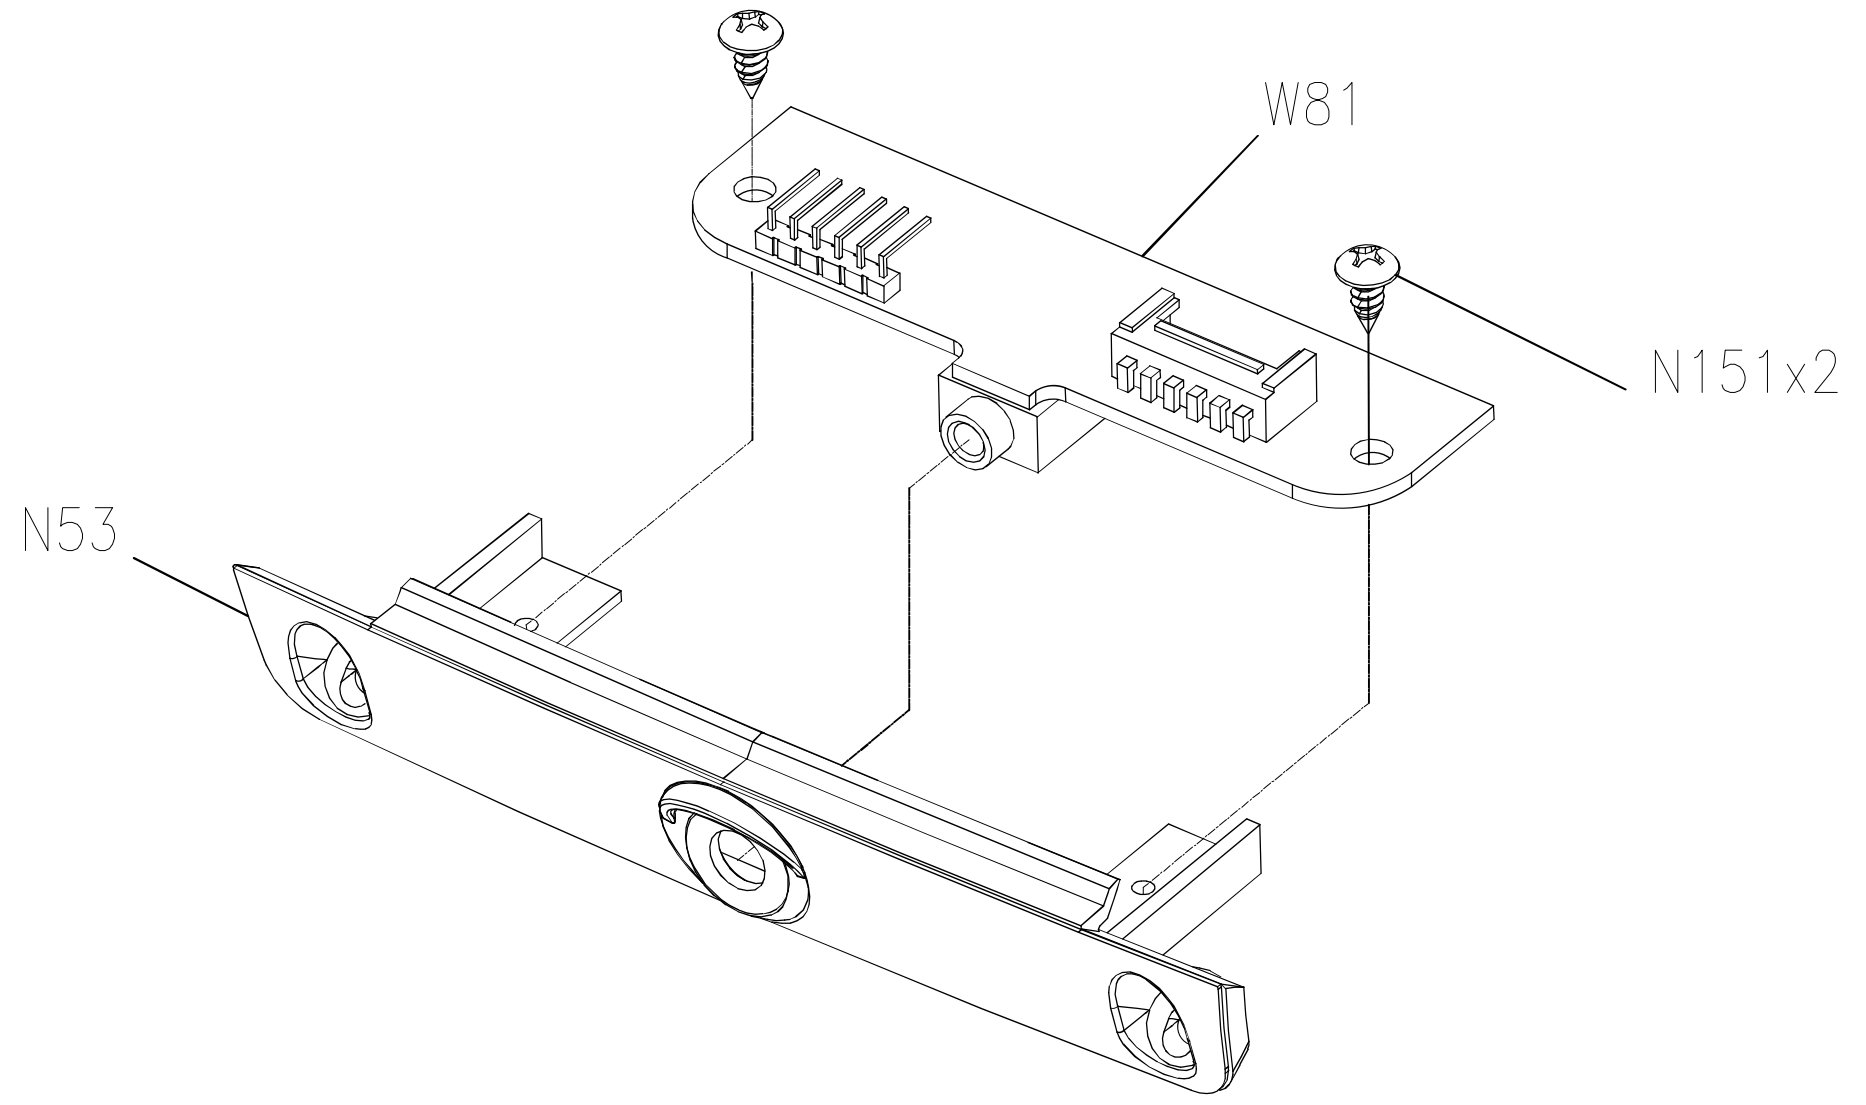

DRAWING NO	EP620C-AN11		
PART NAME	CONSOLE SET		
PART NO	1000381761REV B		
APPROVE	hsinyen	DATE	051816

DRAWING NO	EP620C-AW31		
PART NAME	Control Board Set		
PART NO	1000381770A		
APPROVE	Nature	DATE	011416

DRAWING NO	EP620-AN31		
PART NAME	Earphone board set		
PART NO	1000366515  B		
APPROVE	Heady	DATE	2015.06.2

DRAWING NO	EP614C-AW51		
PART NAME	TV STICK SET		
PART NO	1000356574		C
APPROVE	hsinyen	DATE	051116

DRAWING NO	EP620B-A04		
PART NAME	ASSEMBLY VIEW		
PART NO	1000381744  A		
APPROVE	Hunter	DATE	010916

SAP PART NO
MEP0600-00
MEP0601-00
MEP0602-00
MEP0603-00
MEP0604-00
MEP0605-00
MEP0606-00
MEP0607-00
MEP0608-00
MEP0609-00
MEP0610-00
MEP0611-00
MEP0612-00
MEP0613-00