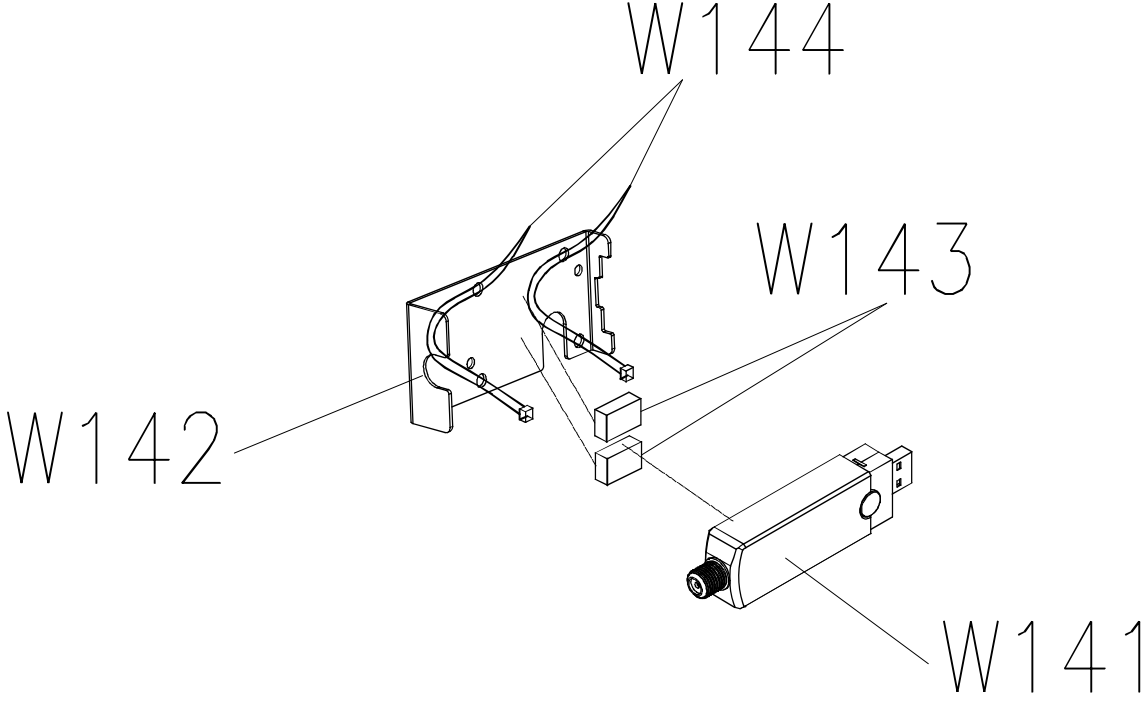

DRAWING NO	EP620C-AN11		
PART NAME	CONSOLE SET		
PART NO	1000381761REV B		
APPROVE	hsinyen	DATE	051816

DRAWING NO	EP620C-AW31		
PART NAME	Control Board Set		
PART NO	1000381770A		
APPROVE	Nature	DATE	011416

DRAWING NO	EP620-AN31		
PART NAME	Earphone board set		
PART NO	1000366515  B		
APPROVE	Heady	DATE	2015.06.2

DRAWING NO	EP614C-AW51		
PART NAME	TV STICK SET		
PART NO	1000356574		C
APPROVE	hsinyen	DATE	051116

DRAWING NO	EP620B-A04		
PART NAME	ASSEMBLY VIEW		
PART NO	1000381744  A		
APPROVE	Hunter	DATE	010916

SAP PART NO
MEP0600-00
MEP0601-00
MEP0602-00
MEP0603-00
MEP0604-00
MEP0605-00
MEP0606-00
MEP0607-00
MEP0608-00
MEP0609-00
MEP0610-00
MEP0611-00
MEP0612-00
MEP0613-00