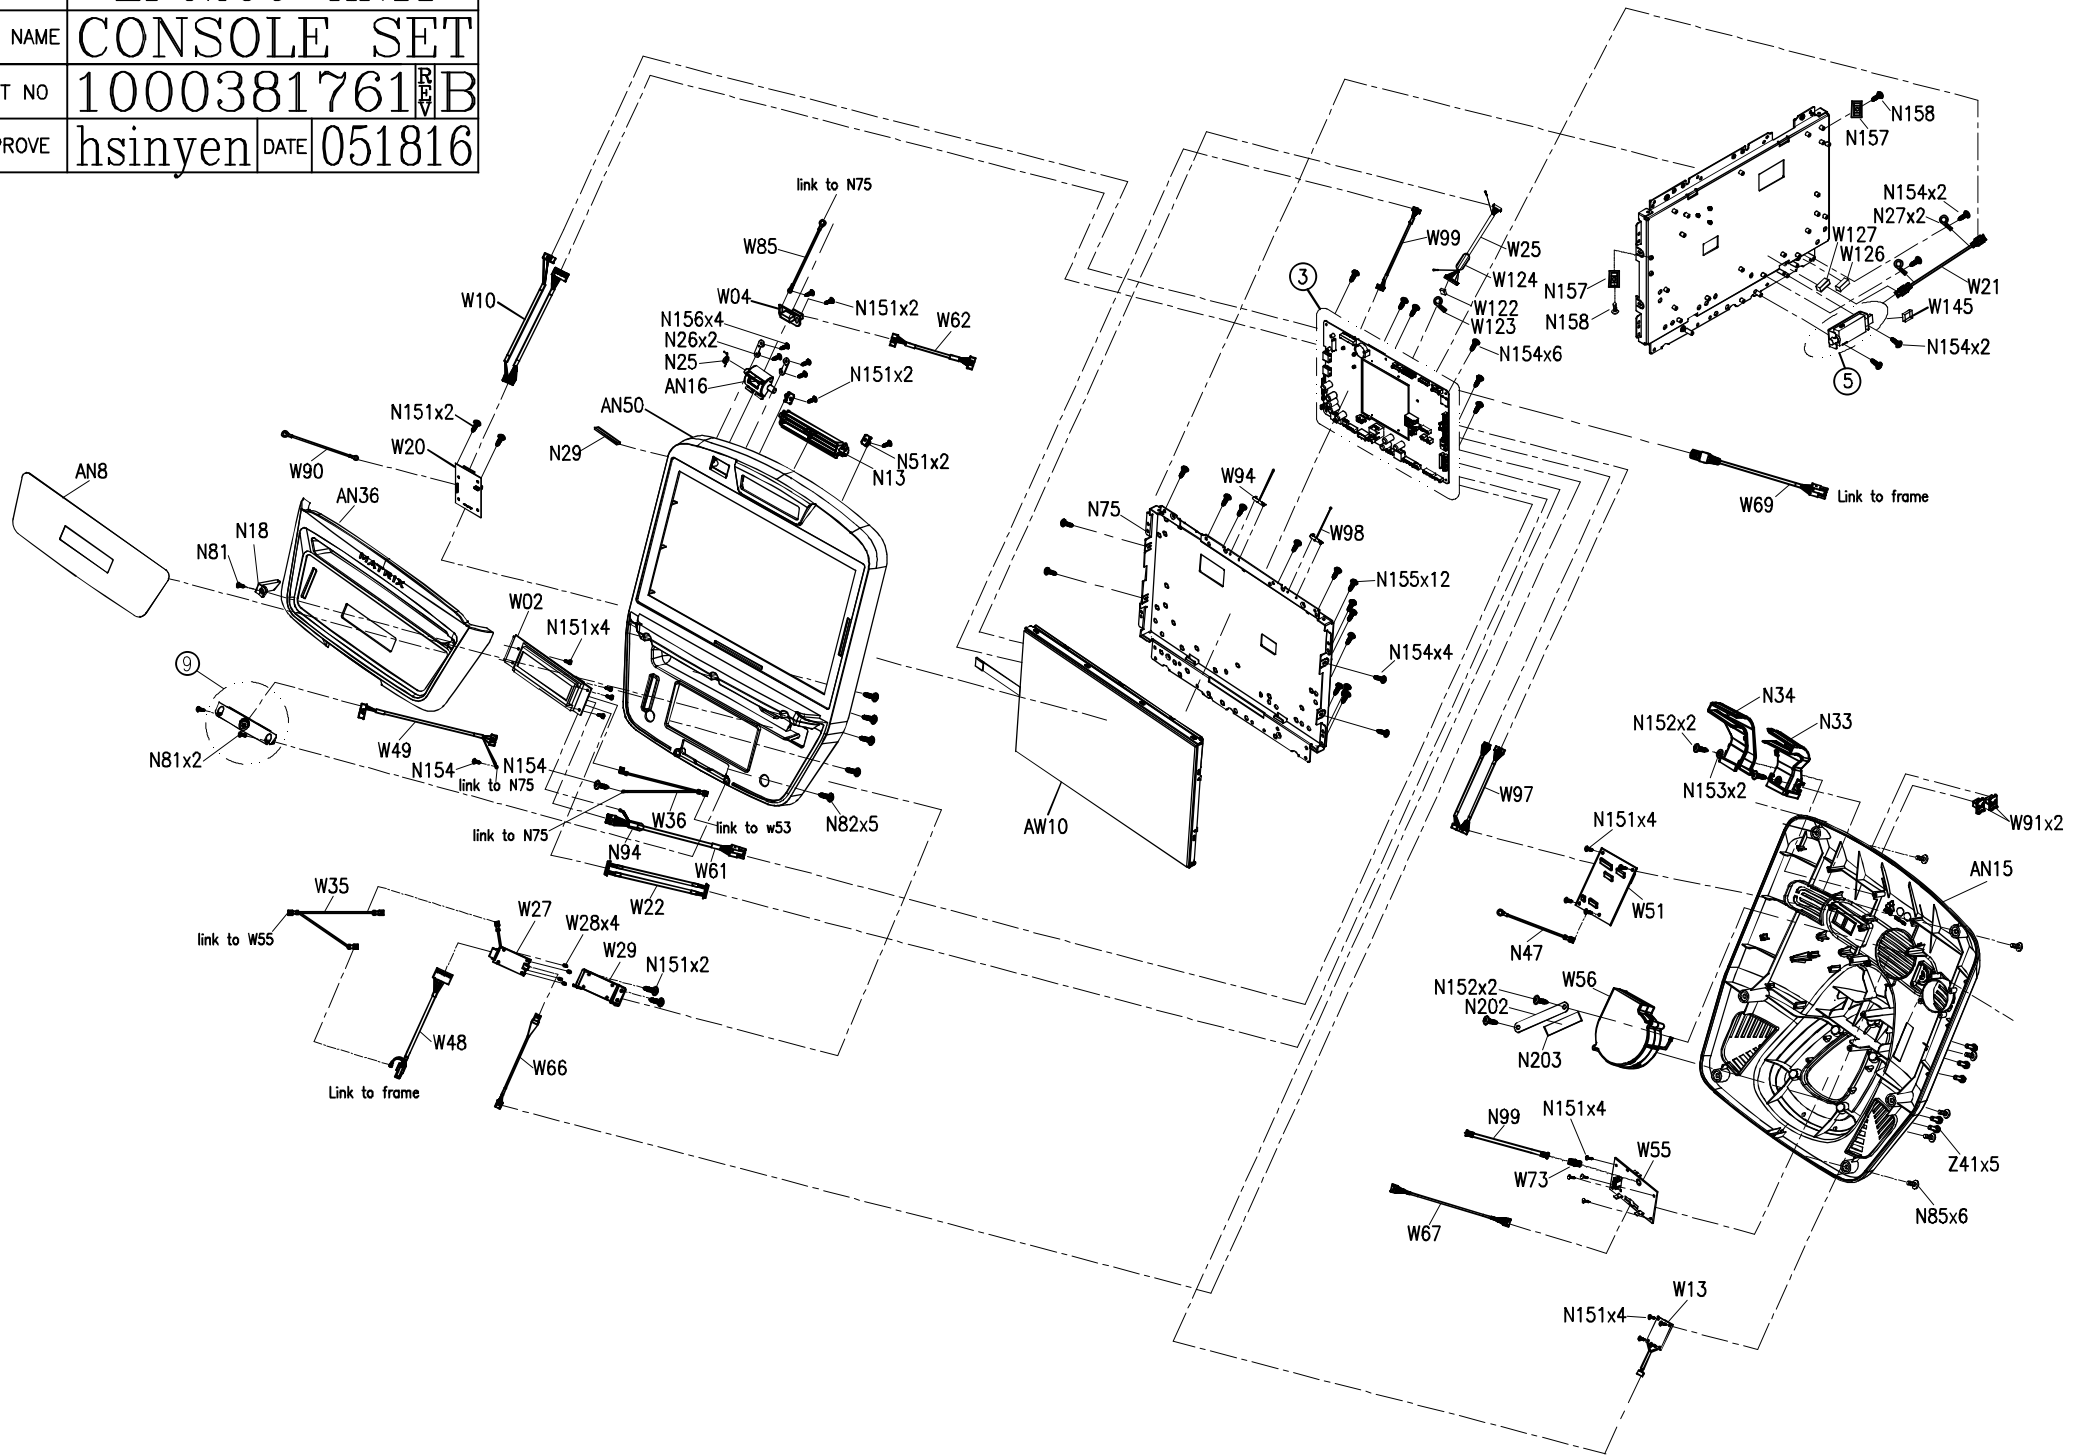

DRAWING NO	EP620C-AN11		
PART NAME	CONSOLE SET		
PART NO	1000381761REV B		
APPROVE	hsinyen	DATE	051816

DRAWING NO	EP620C-AW31		
PART NAME	Control Board Set		
PART NO	1000381770A		
APPROVE	Nature	DATE	011416

DRAWING NO	EP620-AN31		
PART NAME	Earphone board set		
PART NO	1000366515  B		
APPROVE	Heady	DATE	2015.06.2

DRAWING NO	EP614C-AW51		
PART NAME	TV STICK SET		
PART NO	1000356574		C
APPROVE	hsinyen	DATE	051116

DRAWING NO	EP620B-A04		
PART NAME	ASSEMBLY VIEW		
PART NO	1000381744  A		
APPROVE	Hunter	DATE	010916

SAP PART NO
MEP0600-00
MEP0601-00
MEP0602-00
MEP0603-00
MEP0604-00
MEP0605-00
MEP0606-00
MEP0607-00
MEP0608-00
MEP0609-00
MEP0610-00
MEP0611-00
MEP0612-00
MEP0613-00