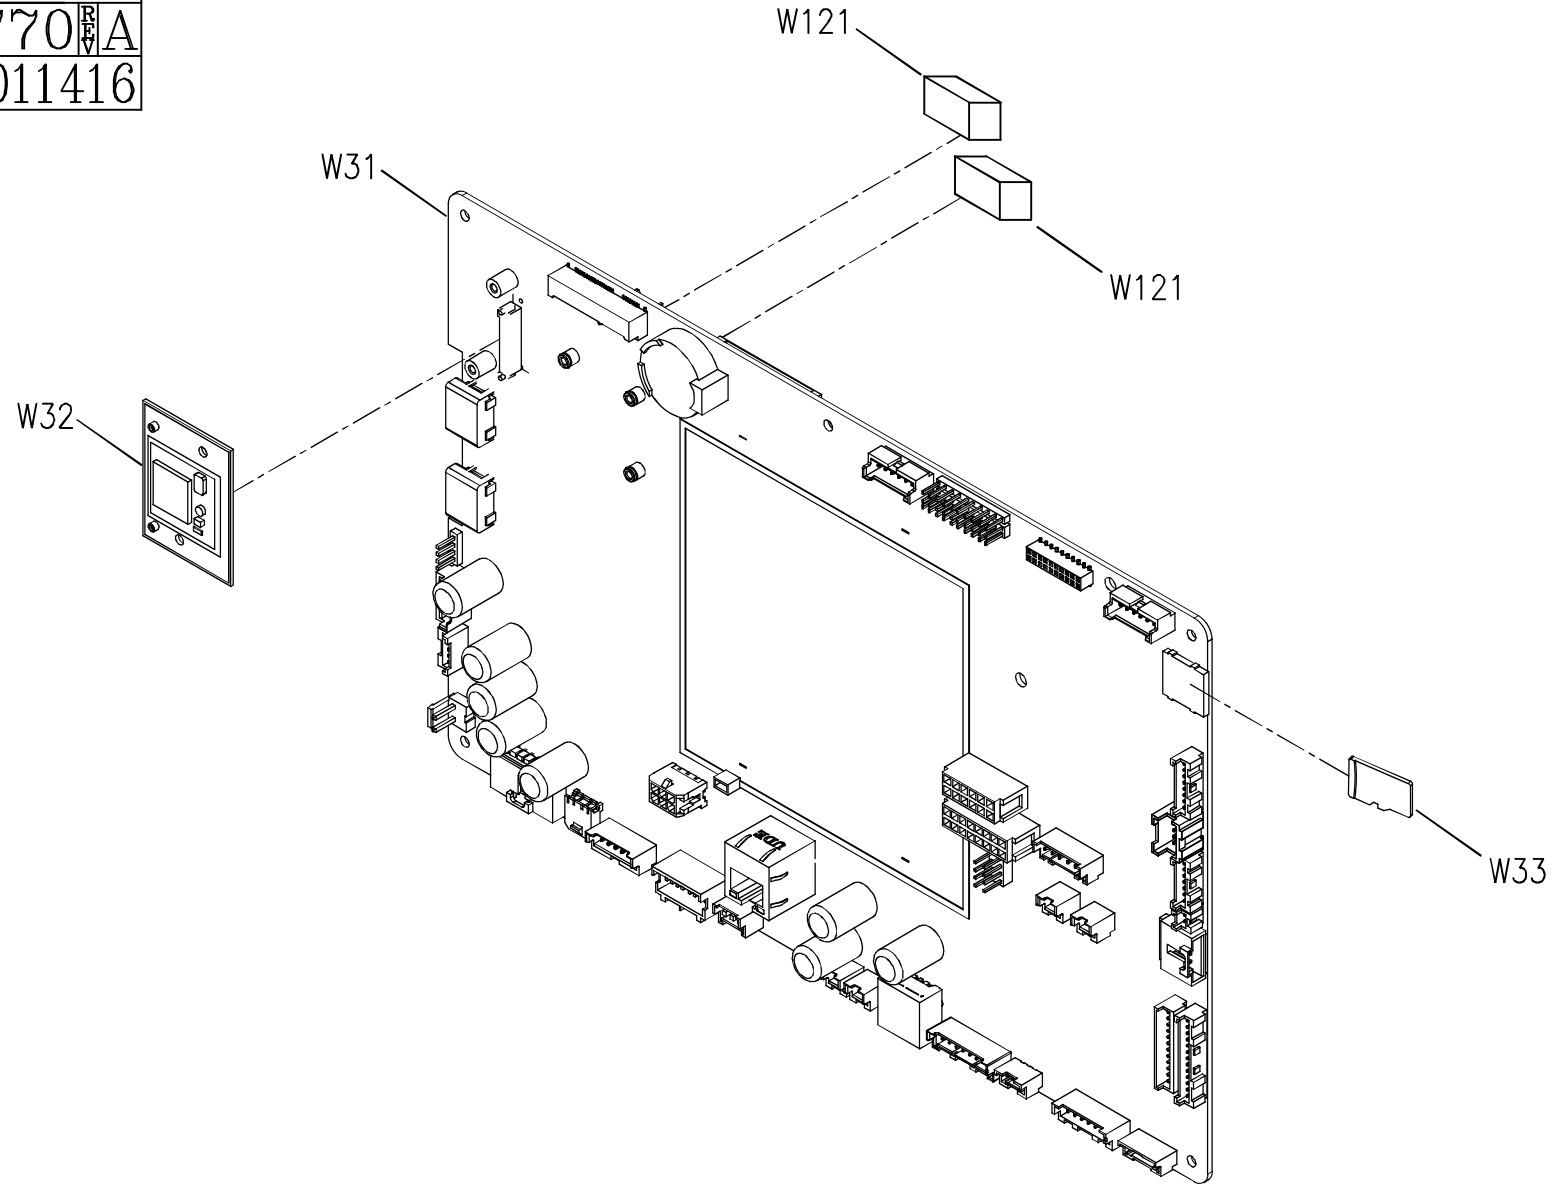

DRAWING NO	EP620C-AN11		
PART NAME	CONSOLE SET		
PART NO	1000381761REV B		
APPROVE	hsinyen	DATE	051816

DRAWING NO	EP620C-AW31		
PART NAME	Control Board Set		
PART NO	1000381770A		
APPROVE	Nature	DATE	011416

DRAWING NO	EP620-AN31		
PART NAME	Earphone board set		
PART NO	1000366515  B		
APPROVE	Heady	DATE	2015.06.2

DRAWING NO	EP614C-AW51		
PART NAME	TV STICK SET		
PART NO	1000356574		C
APPROVE	hsinyen	DATE	051116

DRAWING NO	EP620B-A04		
PART NAME	ASSEMBLY VIEW		
PART NO	1000381744  A		
APPROVE	Hunter	DATE	010916

SAP PART NO
MEP0600-00
MEP0601-00
MEP0602-00
MEP0603-00
MEP0604-00
MEP0605-00
MEP0606-00
MEP0607-00
MEP0608-00
MEP0609-00
MEP0610-00
MEP0611-00
MEP0612-00
MEP0613-00