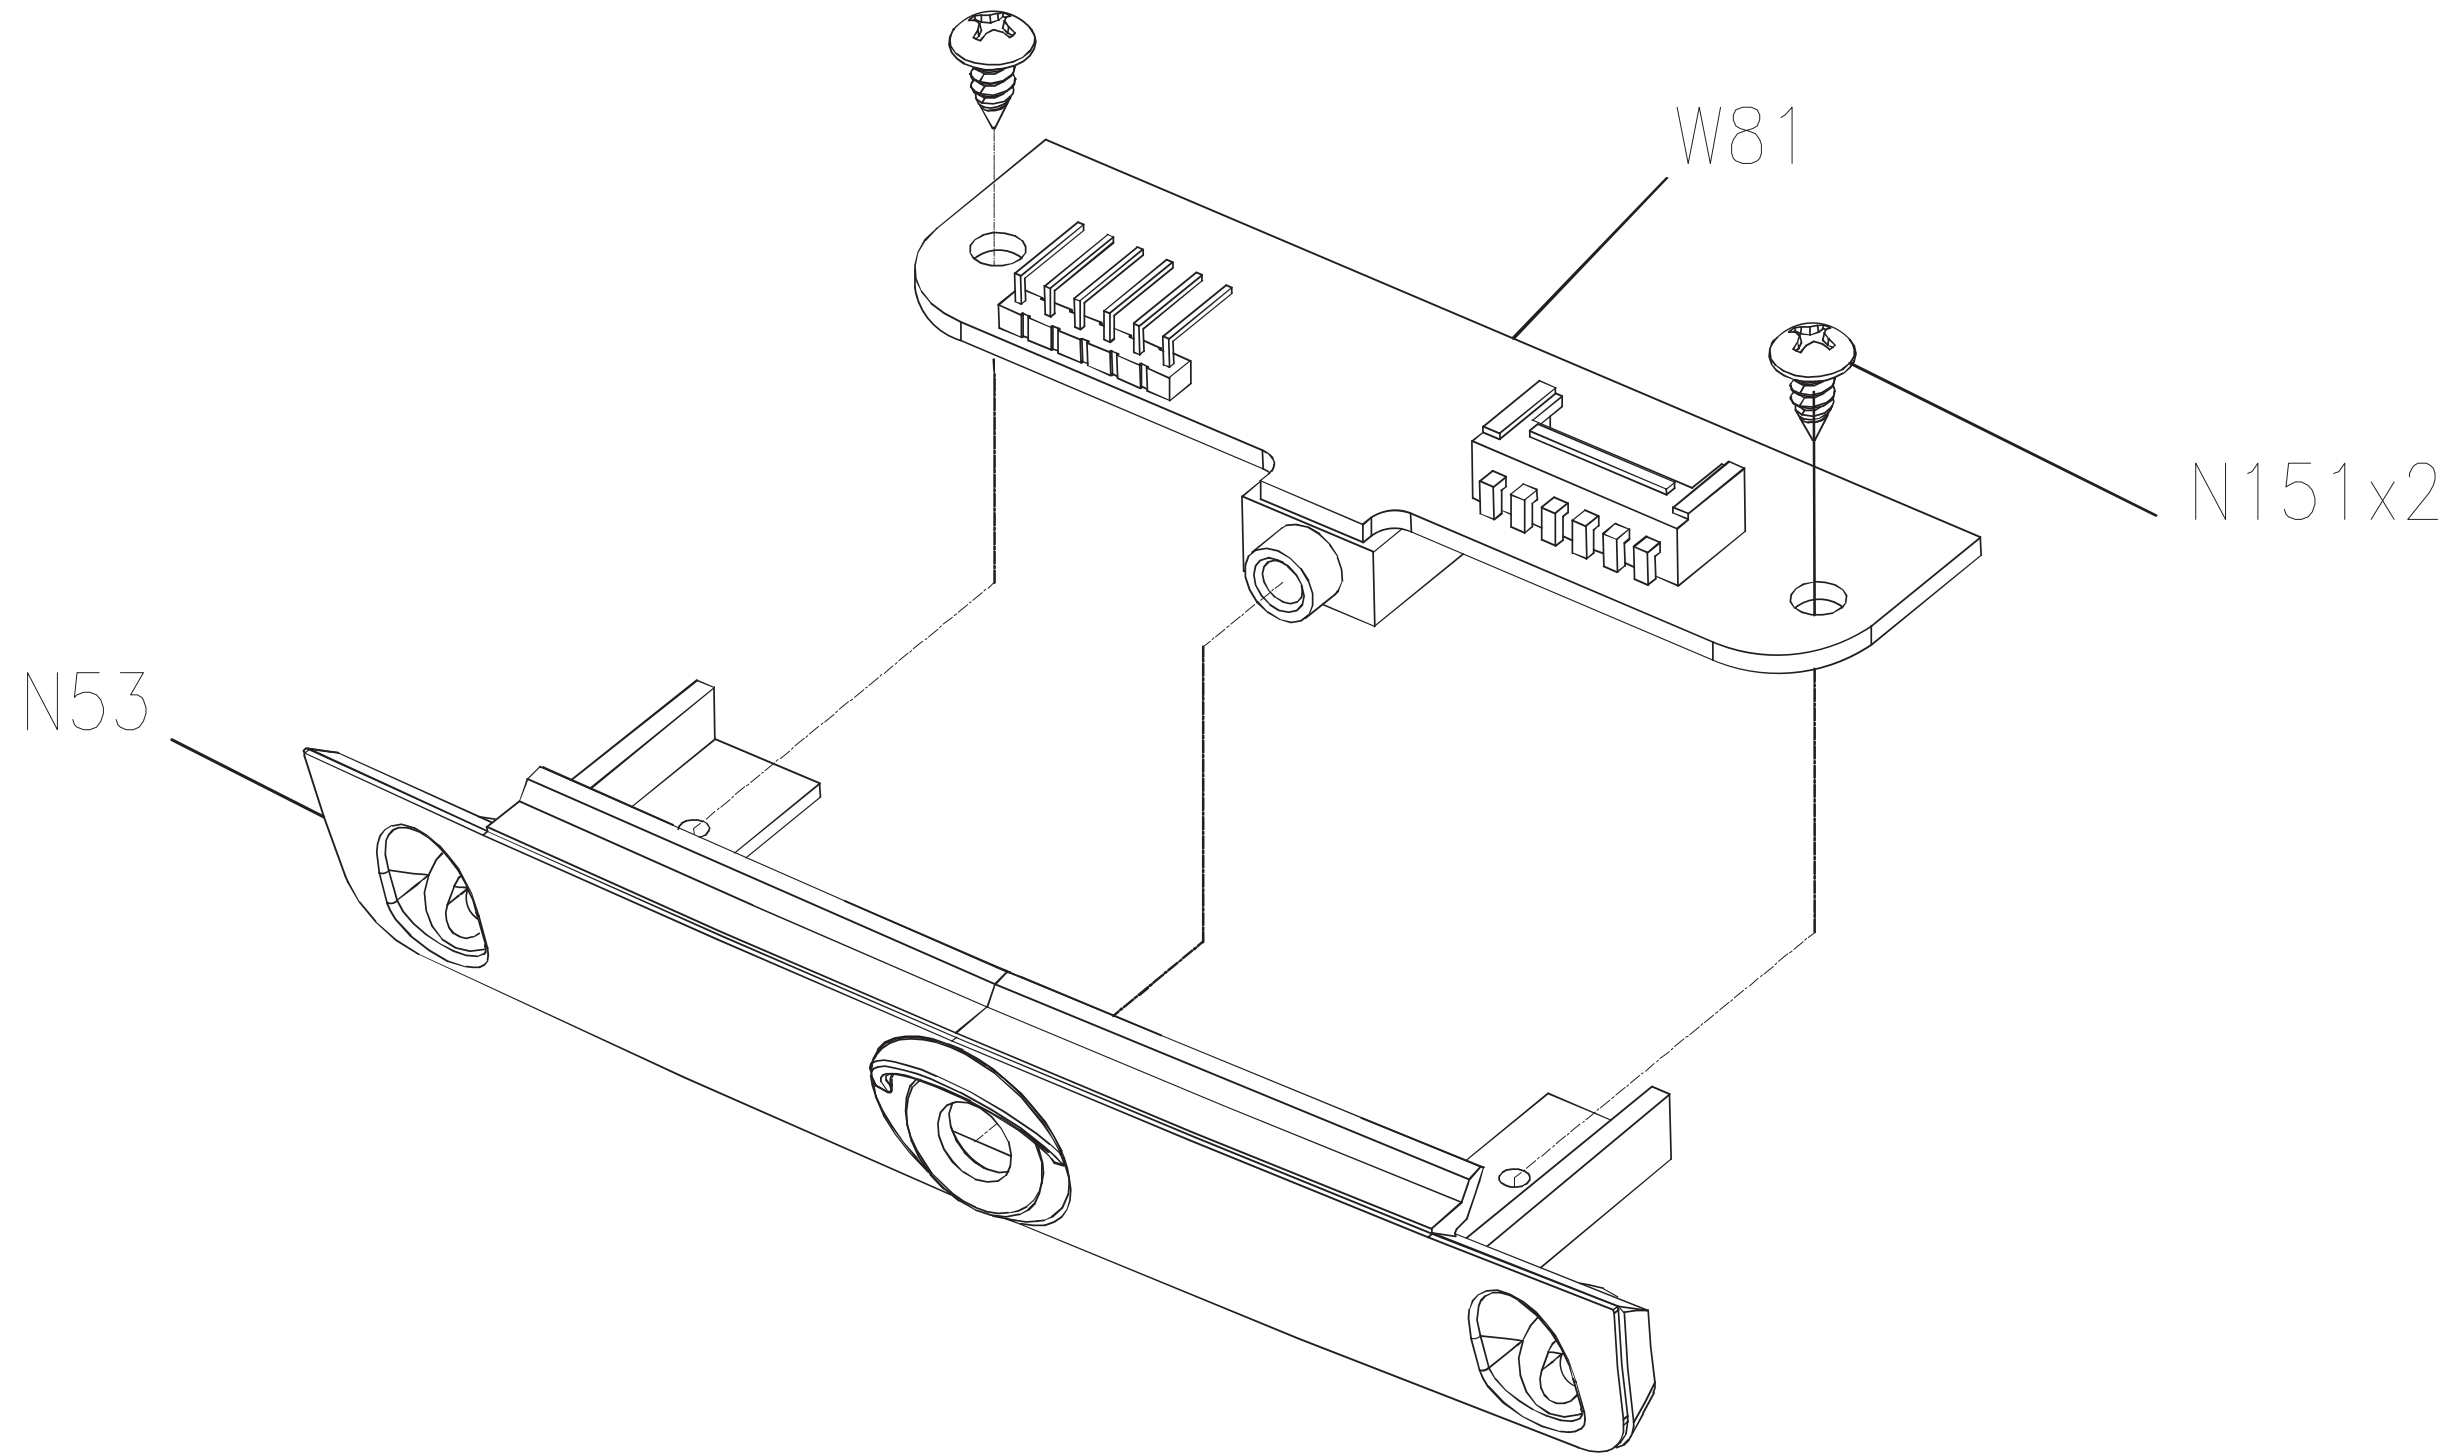

DRAWING NO	EP620K-A04		
PART NAME	ASSEMBLY VIEW		
PART NO	1000426078 R/A		
APPROVE	Allen	DATE	062018

SAP PART NO
MEP1218-00
MEP1219-00
MEP1220-00
MEP1221-00
MEP1222-00
MEP1223-00
MEP1224-00
MEP1225-00

21

DRAWING NO	EP614C-AW51		
PART NAME	TV STICK SET		
PART NO	1000356574	REV	C
APPROVE	Dragon Long	DATE	2016.6.20

DRAWING NO	EP620-AN31		
PART NAME	Earphone board set		
PART NO	1000366515 <sup>REV</sup> B		
APPROVE	Heady	DATE	2015.06.2

DRAWING NO	EP620B-AW31		
PART NAME	Control Board Set		
PART NO	1000381749  K		
APPROVE	tsaijw	DATE	20180905

DRAWING NO	EP620K-AW32		
PART NAME	Control Board set ; Gymkit		
PART NO	1000418737 <sup>REV</sup> D		
APPROVE	Allen	DATE	062018