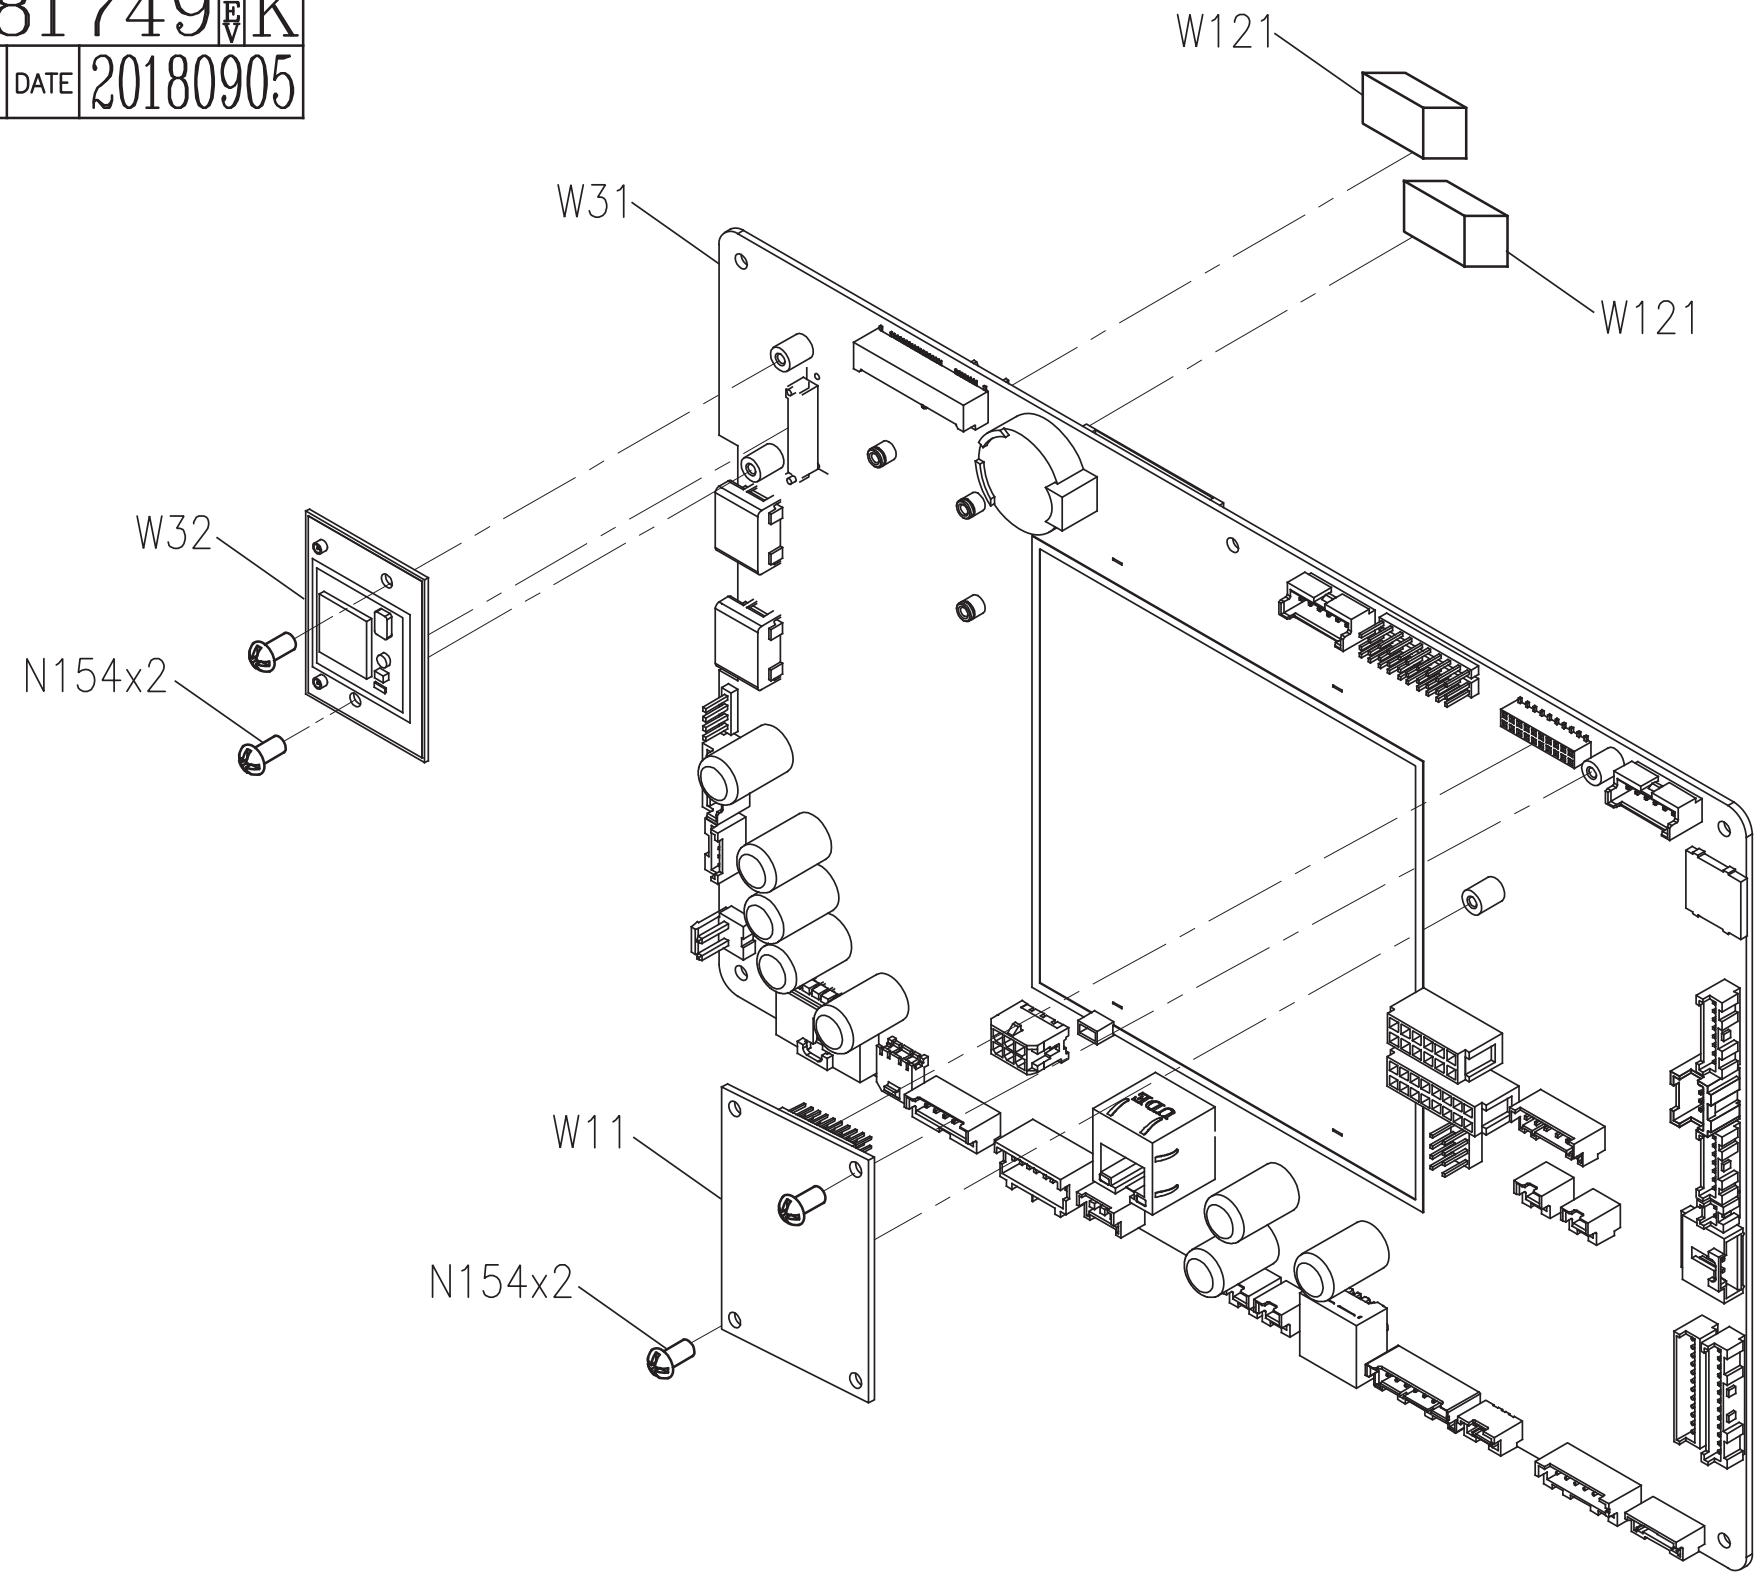

DRAWING NO	EP620K-A04		
PART NAME	ASSEMBLY VIEW		
PART NO	1000426078 R/A		
APPROVE	Allen	DATE	062018

SAP PART NO
MEP1218-00
MEP1219-00
MEP1220-00
MEP1221-00
MEP1222-00
MEP1223-00
MEP1224-00
MEP1225-00

21

DRAWING NO	EP614C-AW51		
PART NAME	TV STICK SET		
PART NO	1000356574	REV	C
APPROVE	Dragon Long	DATE	2016.6.20

DRAWING NO	EP620-AN31		
PART NAME	Earphone board set		
PART NO	1000366515 <sup>REV</sup> B		
APPROVE	Heady	DATE	2015.06.2

DRAWING NO	EP620B-AW31		
PART NAME	Control Board Set		
PART NO	1000381749  K		
APPROVE	tsaijw	DATE	20180905

DRAWING NO	EP620K-AW32		
PART NAME	Control Board set ; Gymkit		
PART NO	1000418737 <sup>REV</sup> D		
APPROVE	Allen	DATE	062018