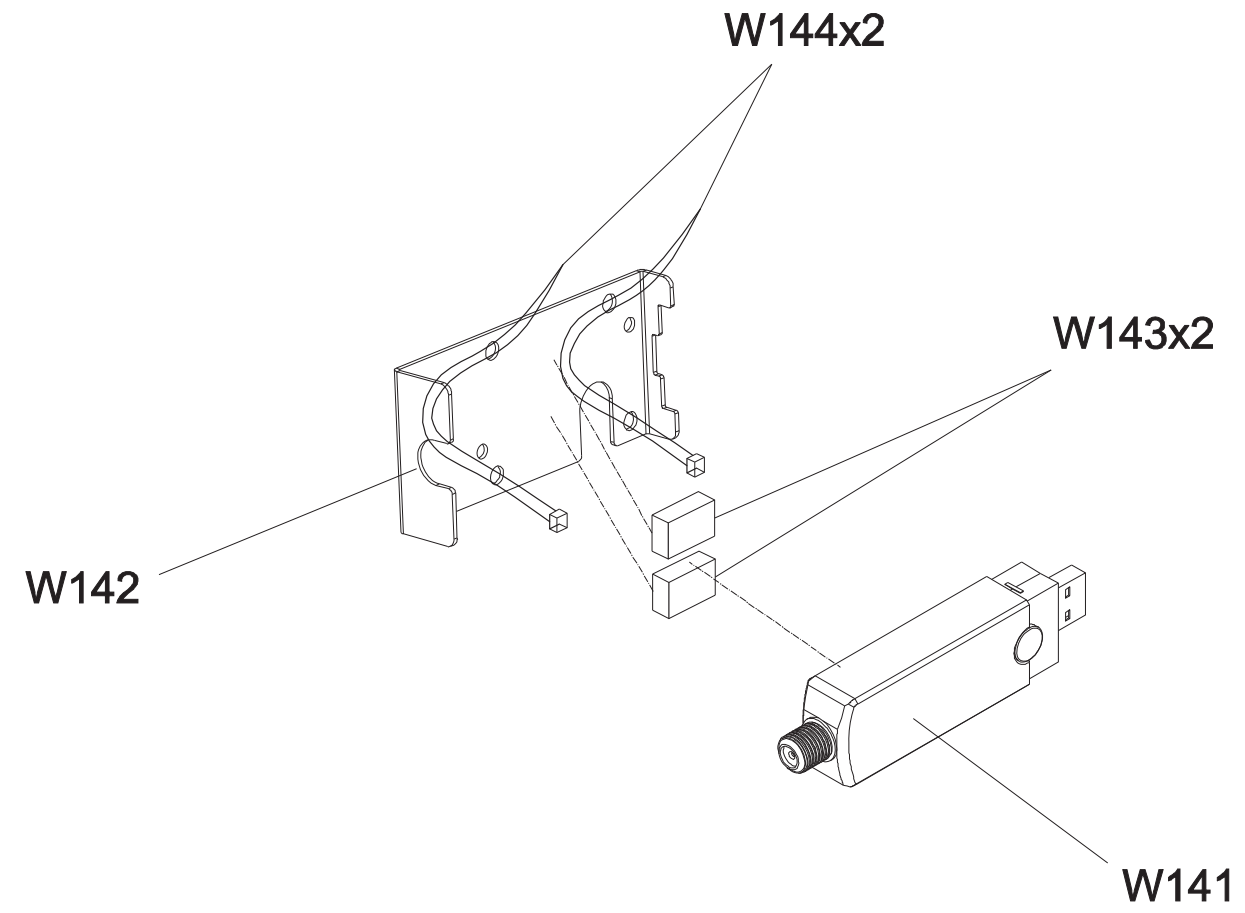

DRAWING NO	EP620K-A04		
PART NAME	ASSEMBLY VIEW		
PART NO	1000426078 R/A		
APPROVE	Allen	DATE	062018

SAP PART NO
MEP1218-00
MEP1219-00
MEP1220-00
MEP1221-00
MEP1222-00
MEP1223-00
MEP1224-00
MEP1225-00

21

DRAWING NO	EP614C-AW51		
PART NAME	TV STICK SET		
PART NO	1000356574	REV	C
APPROVE	Dragon Long	DATE	2016.6.20

DRAWING NO	EP620-AN31		
PART NAME	Earphone board set		
PART NO	1000366515 <sup>REV</sup> B		
APPROVE	Heady	DATE	2015.06.2

DRAWING NO	EP620B-AW31		
PART NAME	Control Board Set		
PART NO	1000381749  K		
APPROVE	tsaijw	DATE	20180905

DRAWING NO	EP620K-AW32		
PART NAME	Control Board set ; Gymkit		
PART NO	1000418737 <sup>REV</sup> D		
APPROVE	Allen	DATE	062018