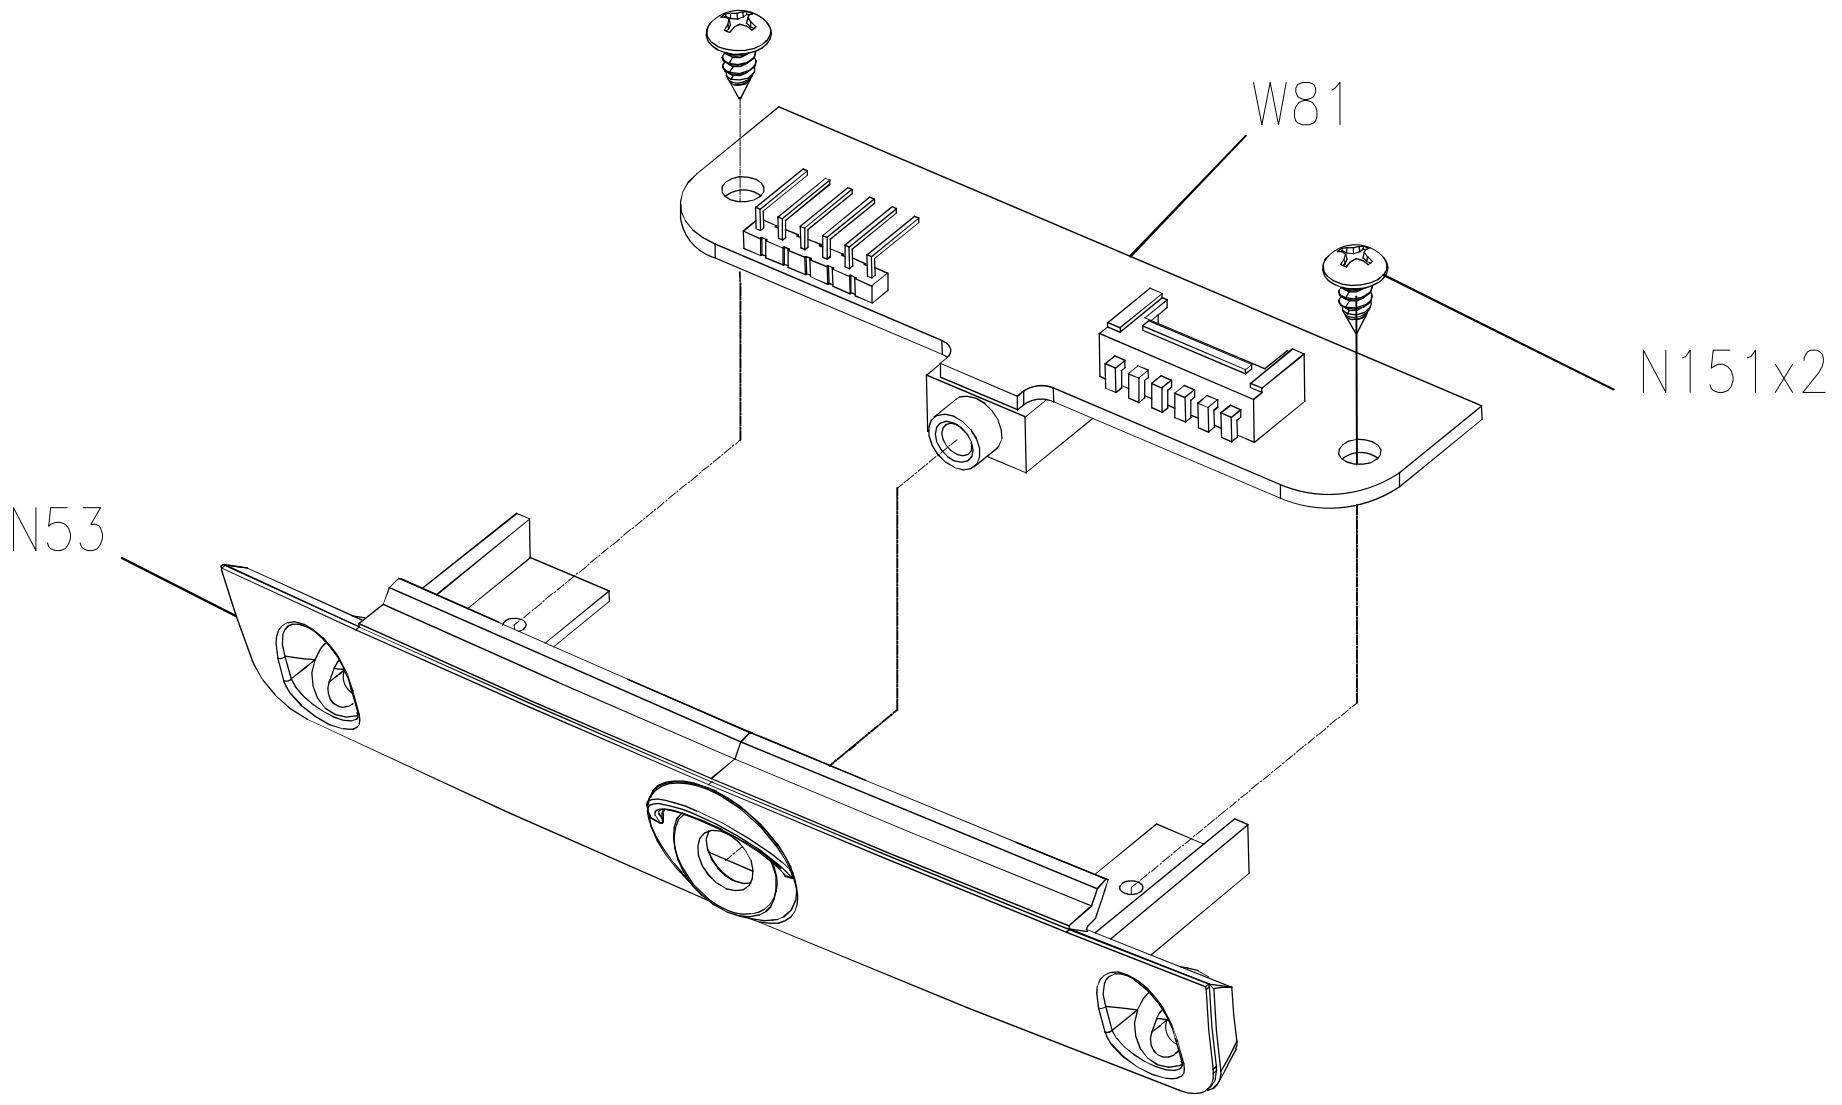

DRAWING NO	EP620J-A04		
PART NAME	ASSEMBLY VIEW		
PART NO	1000425405  A		
APPROVE	Sunny	DATE	070518

SAP PART NO
MEP1231-00

21

DRAWING NO	EP620J-AN51		
PART NAME	CONSOLE SET		
PART NO	1000425397 R/B		
APPROVE	Sunny	DATE	011619

SAP NO.	Model Name
1000425396	US4

DRAWING NO	EP620-AN31		
PART NAME	Earphone board set		
PART NO	1000366515  B		
APPROVE	Heady	DATE	2015.06.2

DRAWING NO	EP620D-AW31		
PART NAME	Control Board Set		
PART NO	1000381785  L		
APPROVE	tsaijw	DATE	20181227

DRAWING NO	EP620K-AW32		
PART NAME	Control Board set ; Gymkit		
PART NO	1000418737  D		
APPROVE	Allen	DATE	062018