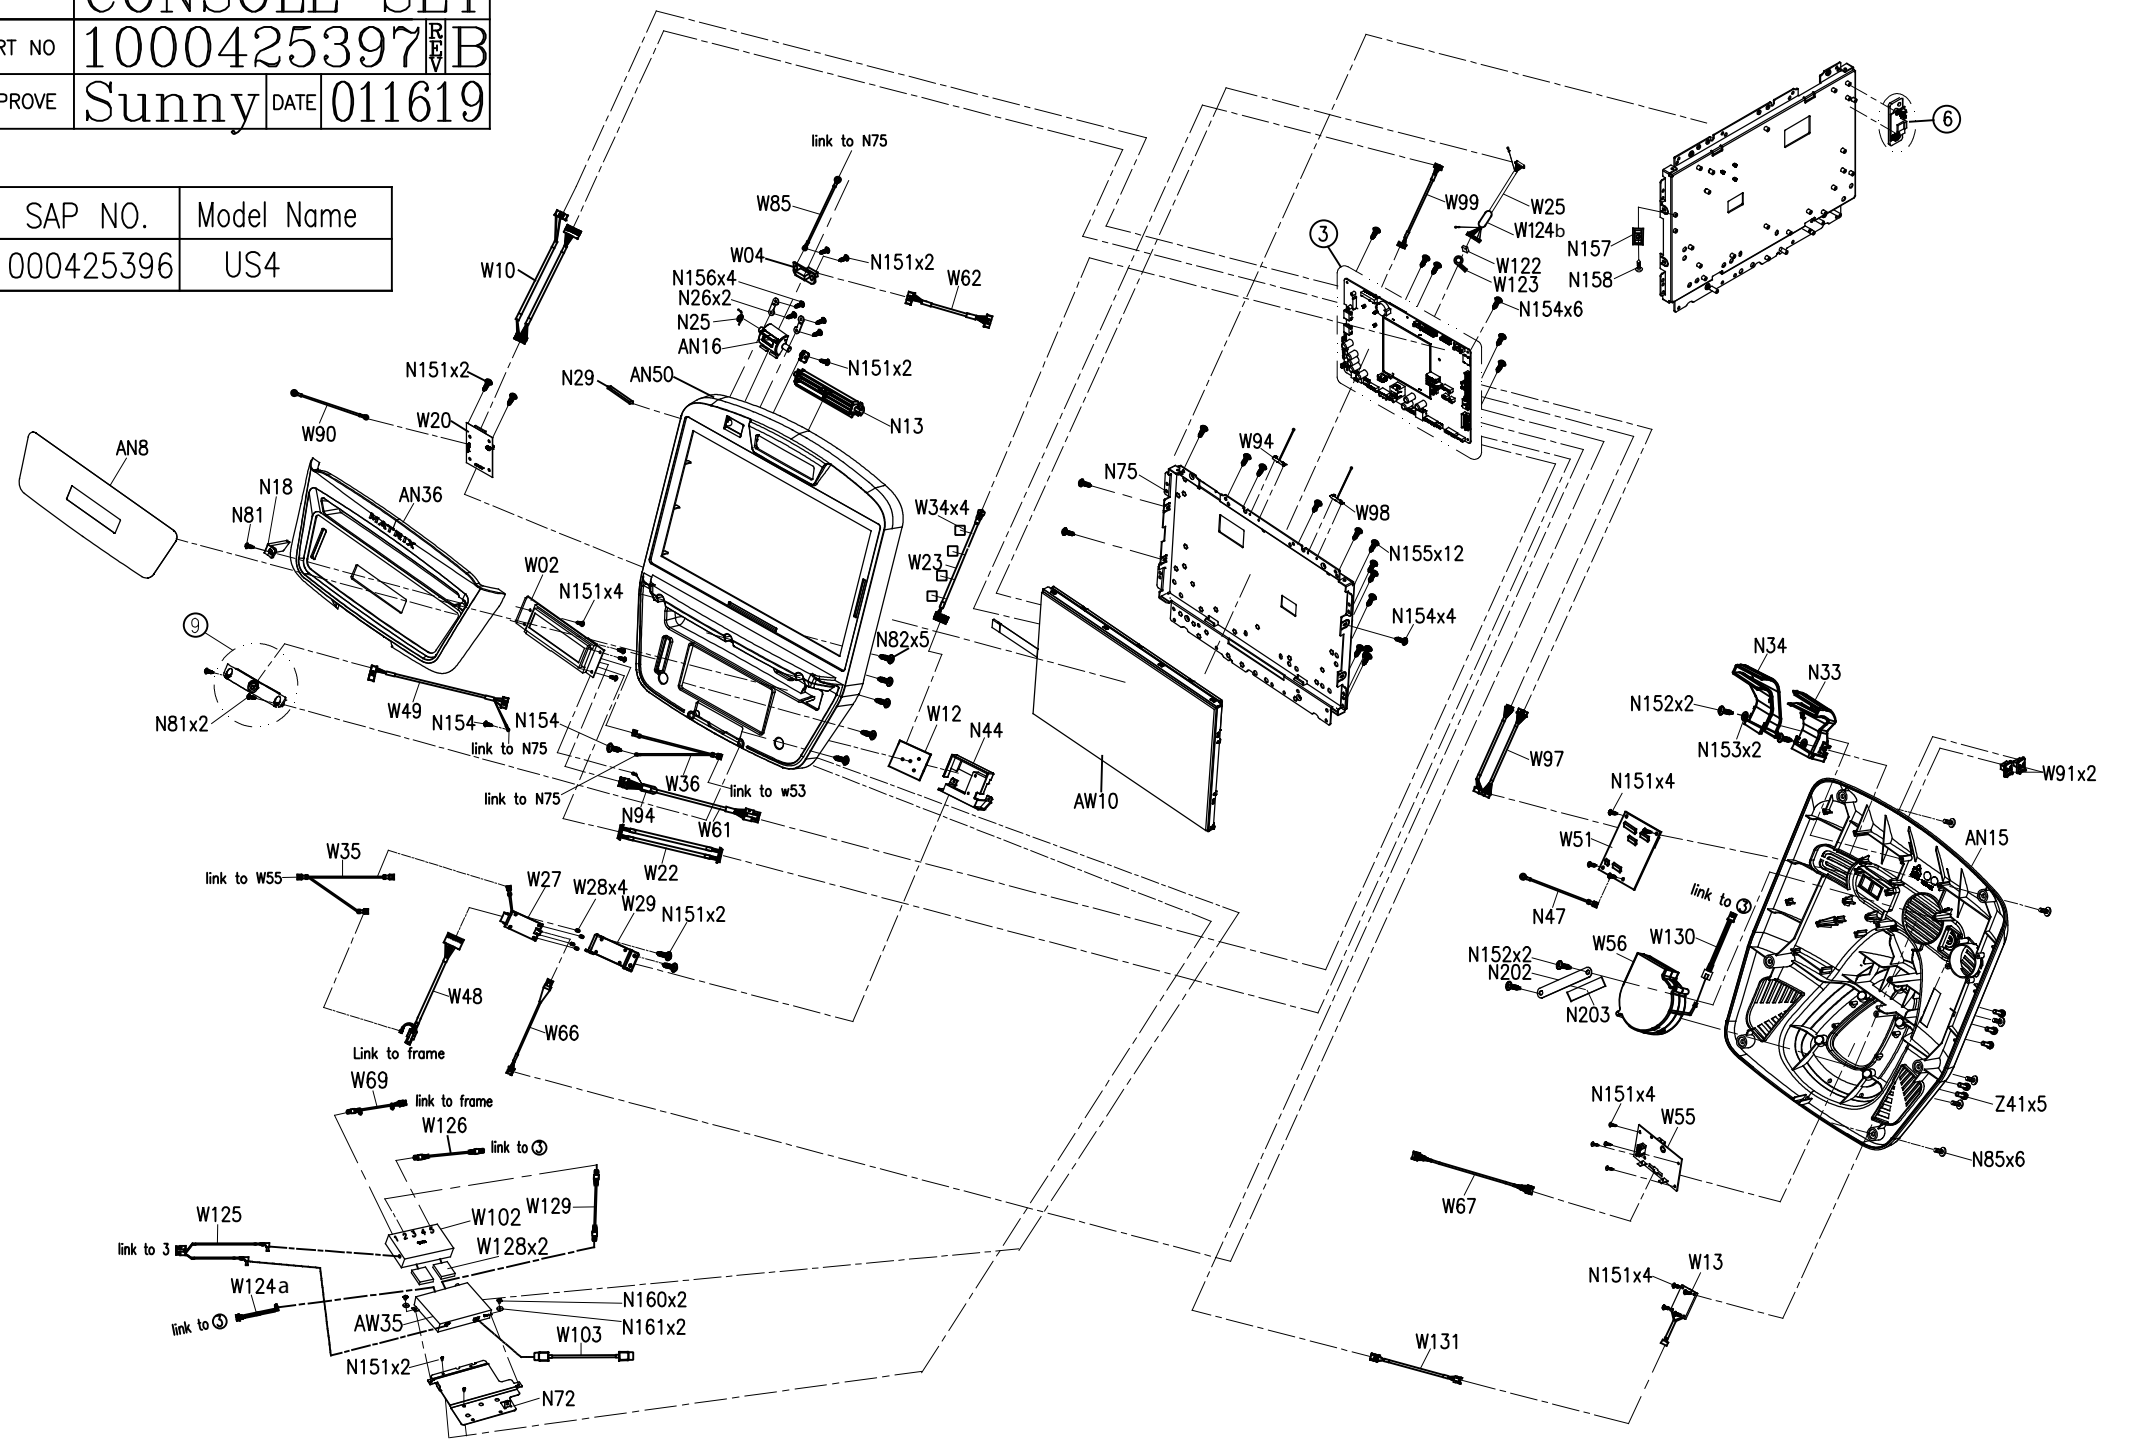

DRAWING NO	EP620J-A04		
PART NAME	ASSEMBLY VIEW		
PART NO	1000425405  A		
APPROVE	Sunny	DATE	070518

SAP PART NO
MEP1231-00

21

DRAWING NO	EP620J-AN51		
PART NAME	CONSOLE SET		
PART NO	1000425397 R/B		
APPROVE	Sunny	DATE	011619

SAP NO.	Model Name
1000425396	US4

DRAWING NO	EP620-AN31		
PART NAME	Earphone board set		
PART NO	1000366515  B		
APPROVE	Heady	DATE	2015.06.2

DRAWING NO	EP620D-AW31		
PART NAME	Control Board Set		
PART NO	1000381785  L		
APPROVE	tsaijw	DATE	20181227

DRAWING NO	EP620K-AW32		
PART NAME	Control Board set ; Gymkit		
PART NO	1000418737  D		
APPROVE	Allen	DATE	062018