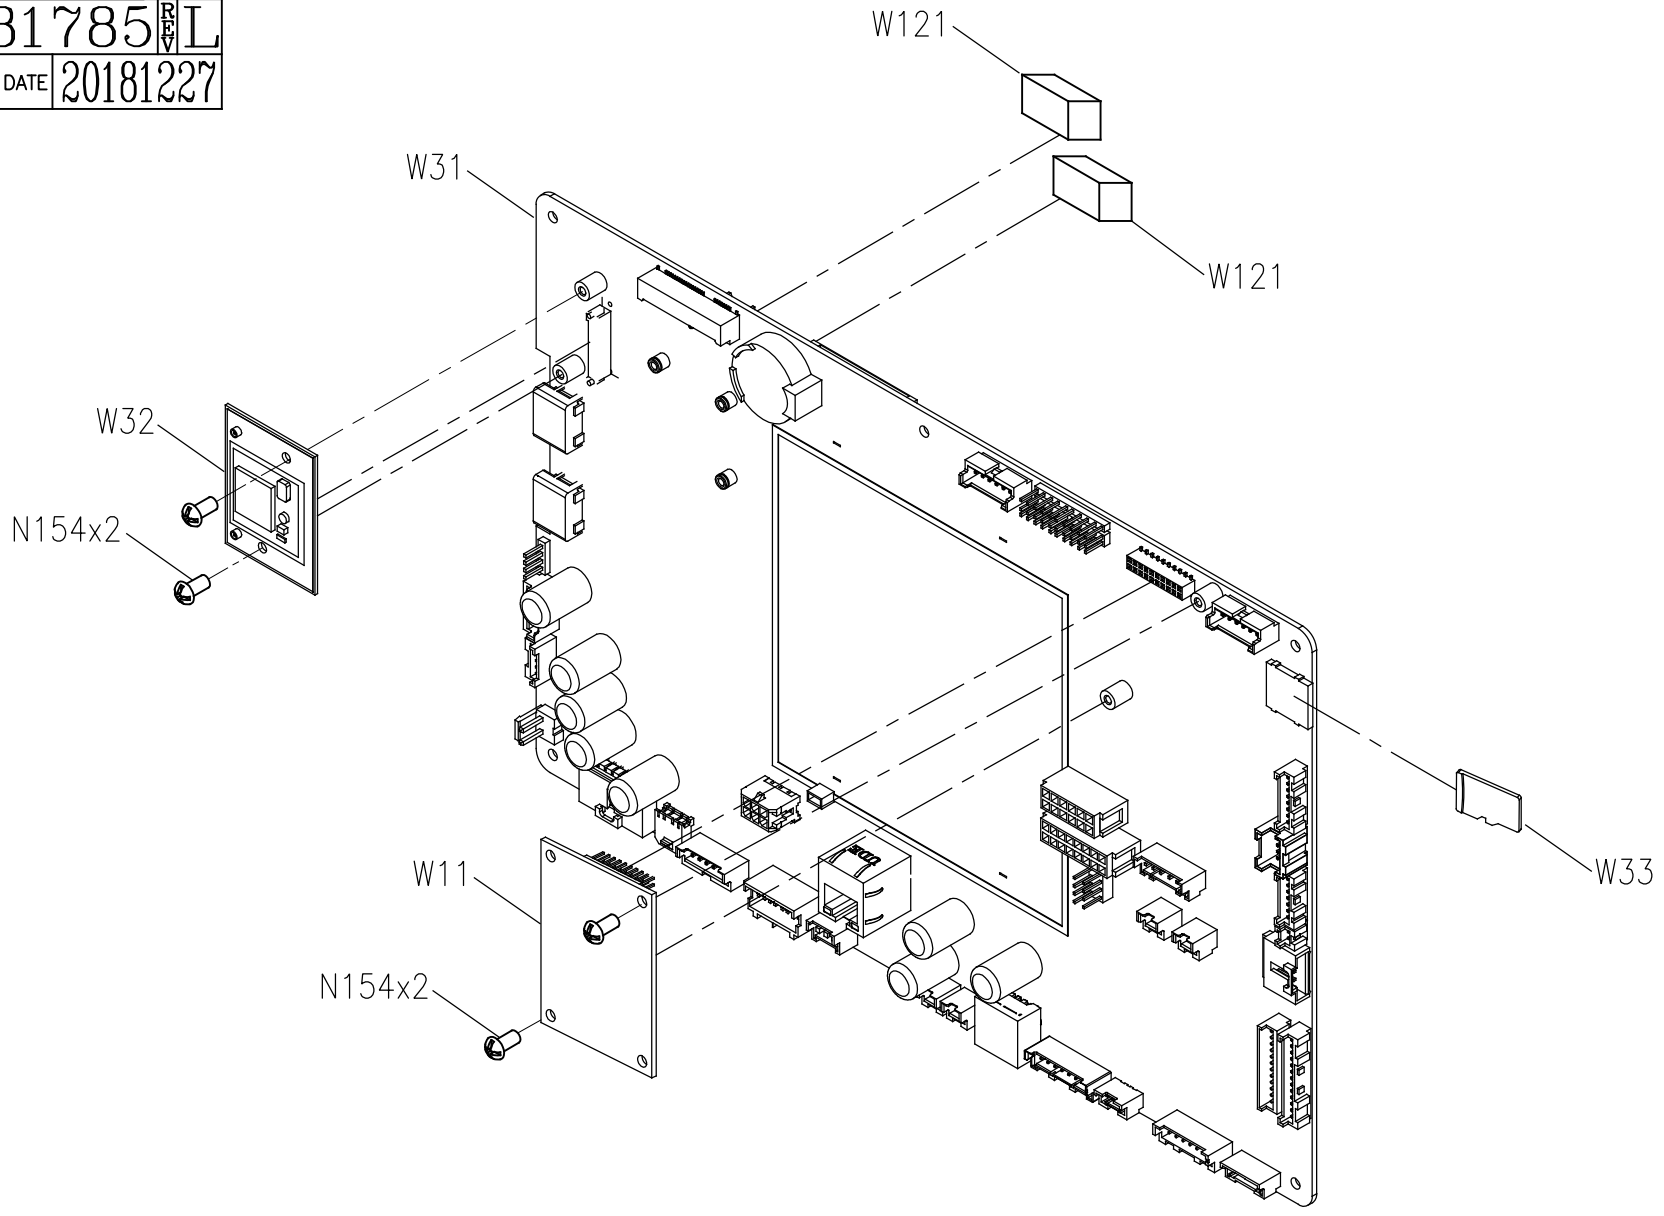

DRAWING NO	EP620J-A04		
PART NAME	ASSEMBLY VIEW		
PART NO	1000425405  A		
APPROVE	Sunny	DATE	070518

SAP PART NO
MEP1231-00

21

DRAWING NO	EP620J-AN51		
PART NAME	CONSOLE SET		
PART NO	1000425397 R/B		
APPROVE	Sunny	DATE	011619

SAP NO.	Model Name
1000425396	US4

DRAWING NO	EP620-AN31		
PART NAME	Earphone board set		
PART NO	1000366515  B		
APPROVE	Heady	DATE	2015.06.2

DRAWING NO	EP620D-AW31		
PART NAME	Control Board Set		
PART NO	1000381785  L		
APPROVE	tsaijw	DATE	20181227

DRAWING NO	EP620K-AW32		
PART NAME	Control Board set ; Gymkit		
PART NO	1000418737  D		
APPROVE	Allen	DATE	062018