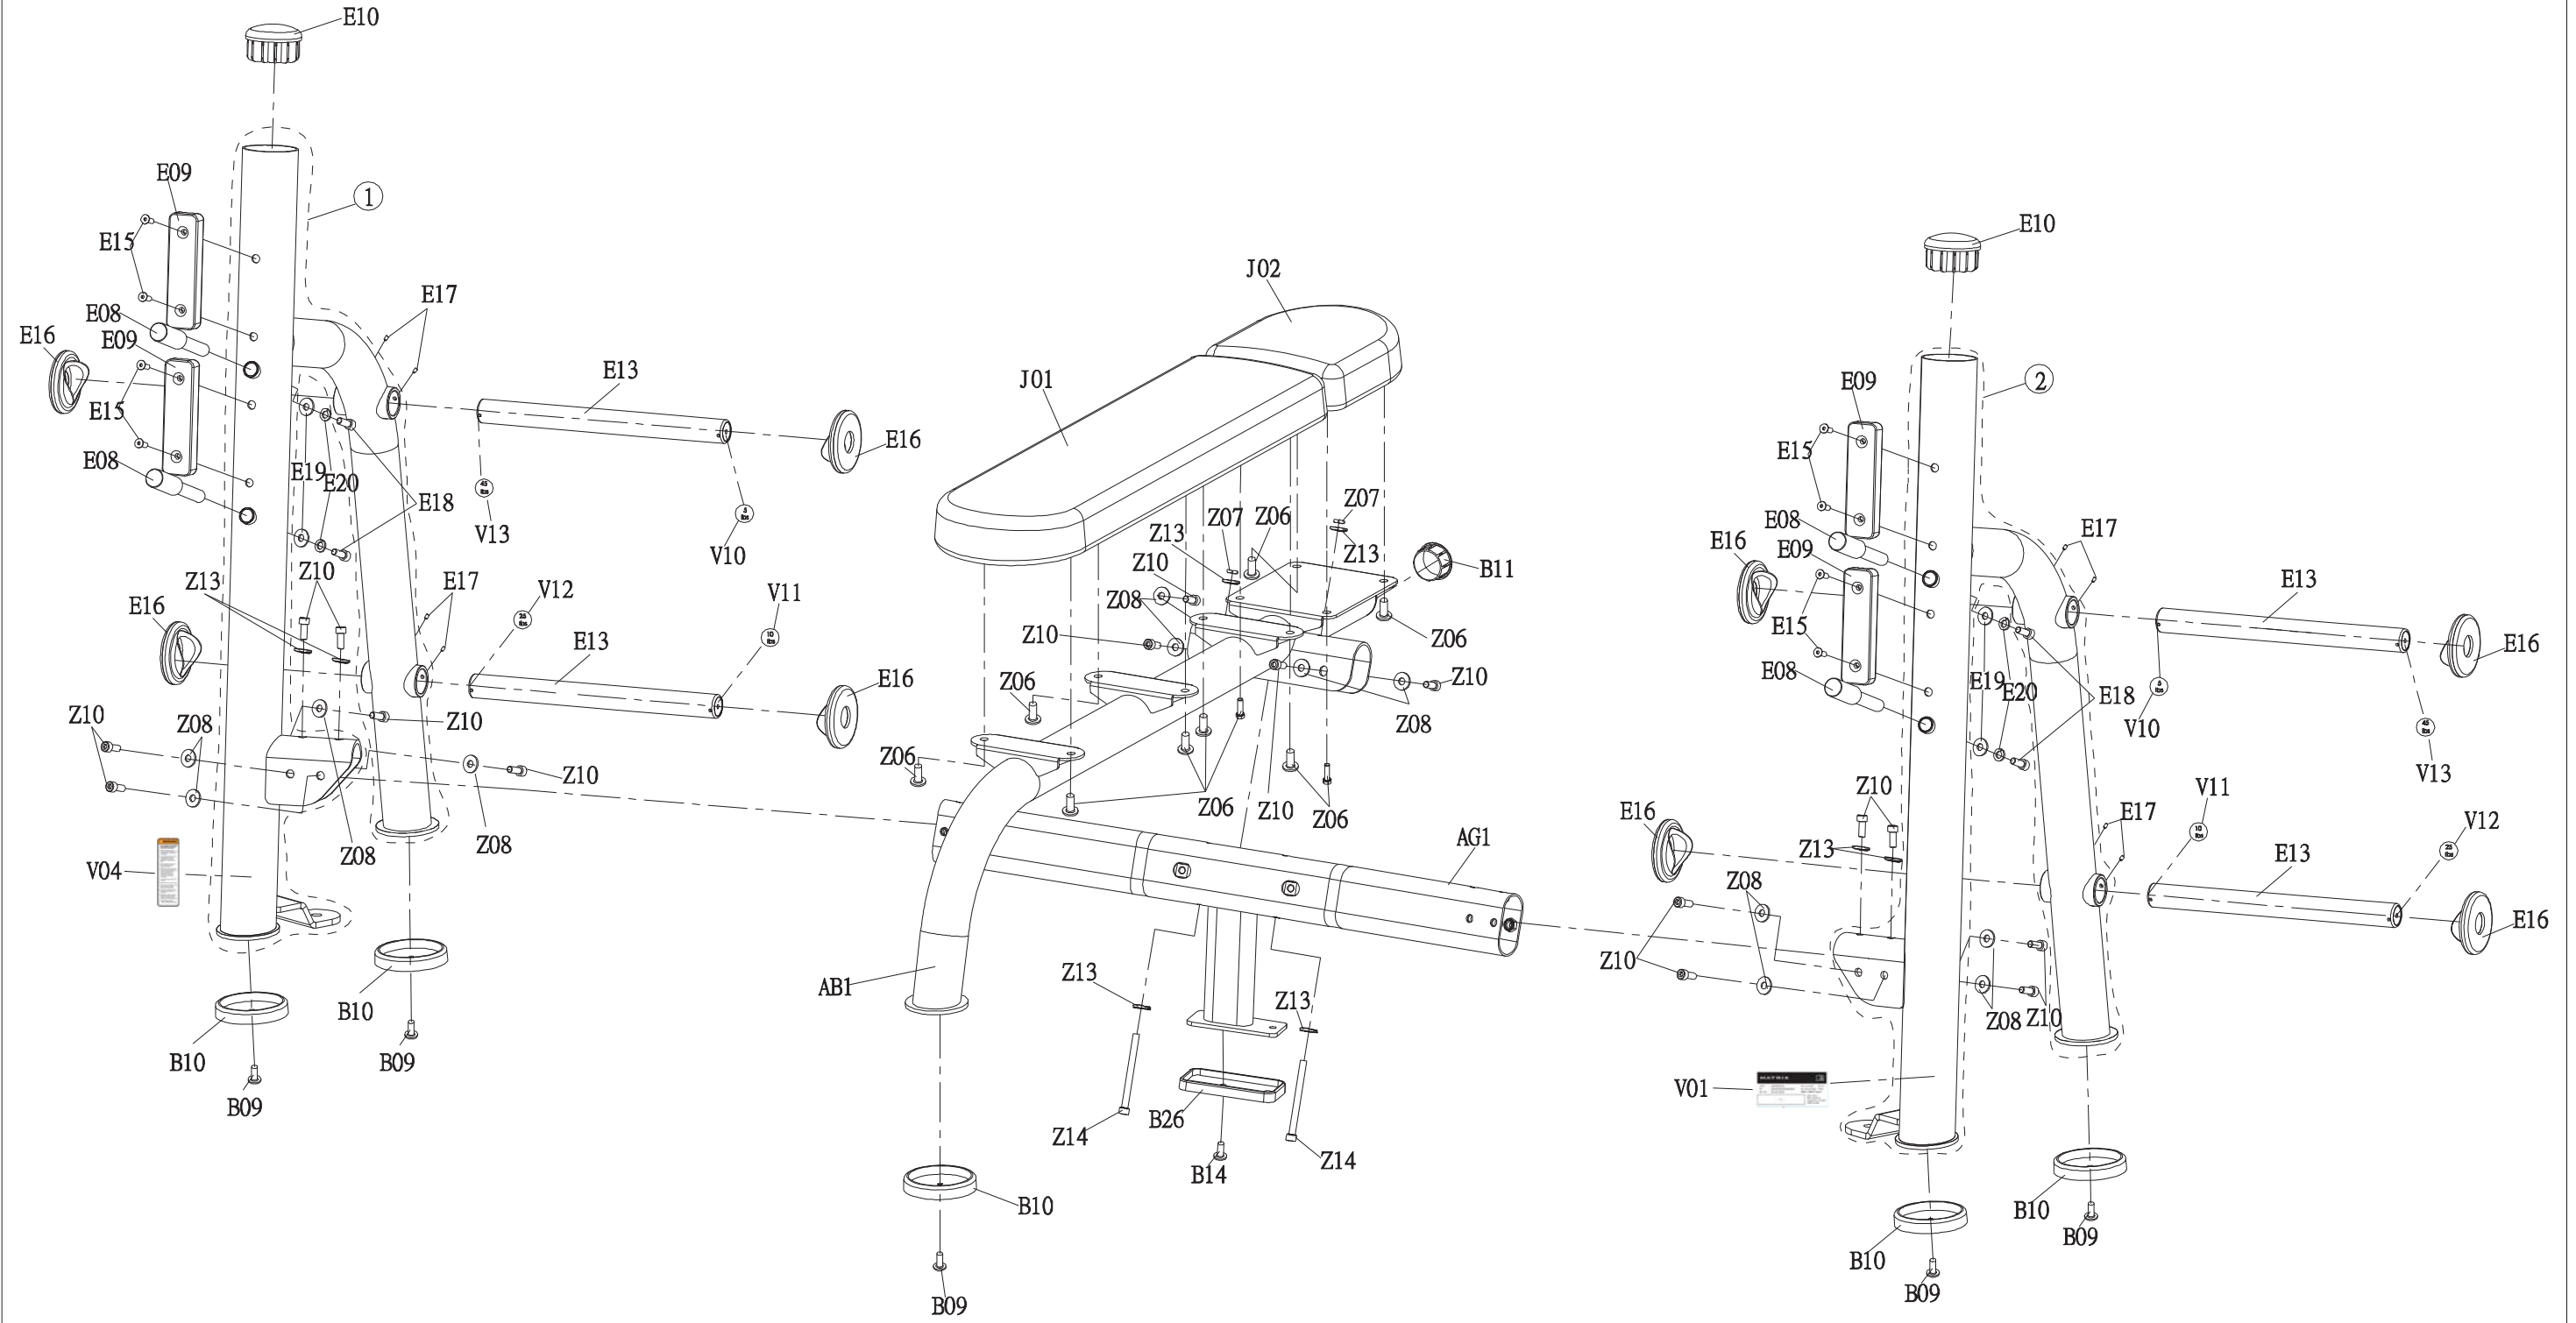

DRAWINGNO	PFW13B-KM		
PARTNAME	Olympic flat bench		
PART NO	MFW0402-00	REV	A
APPROVE	Sophia	DATE	030714

DRAWING NO			
PART NAME	Support rods;;right;Iced Sliver;FW13B;		
PART NO	1000349133	REV	A
APPROVE	Ares	DATE	06/24/14

DRAWING NO			
PART NAME	Support rods;;left;Iced Sliver;FW13B;;		
PART NO	1000349134	REV	A
APPROVE	Ares	DATE	06/24/14