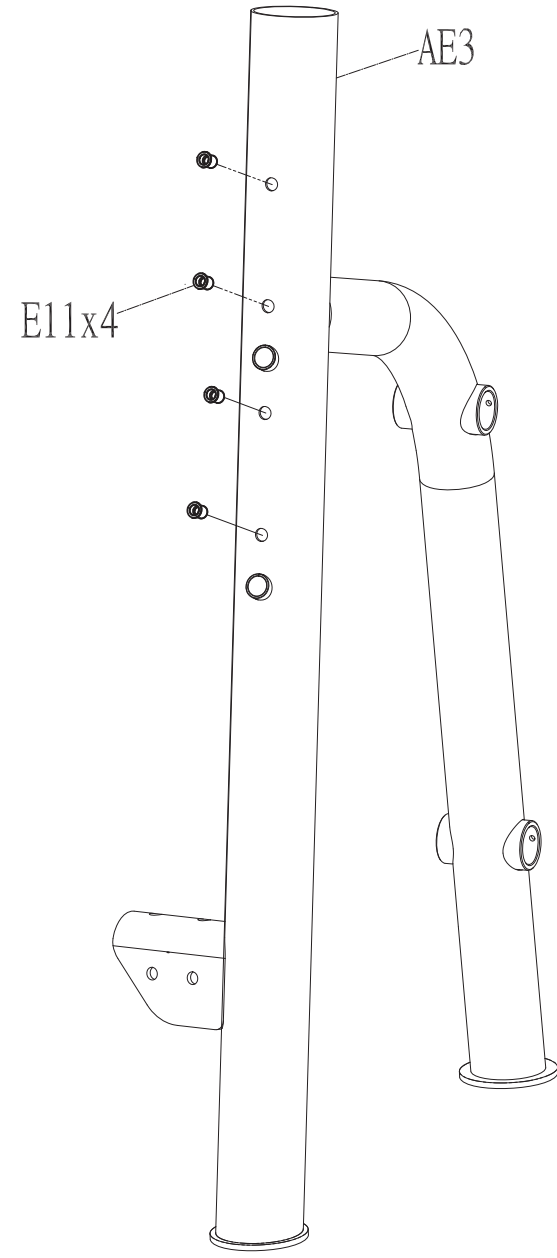

DRAWINGNO	PFW13B-KM		
PARTNAME	Olympic flat bench		
PART NO	MFW0402-00	REV	A
APPROVE	Sophia	DATE	030714

DRAWING NO			
PART NAME	Support rods;;right;Iced Sliver;FW13B;		
PART NO	1000349133	REV	A
APPROVE	Ares	DATE	06/24/14

DRAWING NO			
PART NAME	Support rods;;left;Iced Sliver;FW13B;;		
PART NO	1000349134	REV	A
APPROVE	Ares	DATE	06/24/14