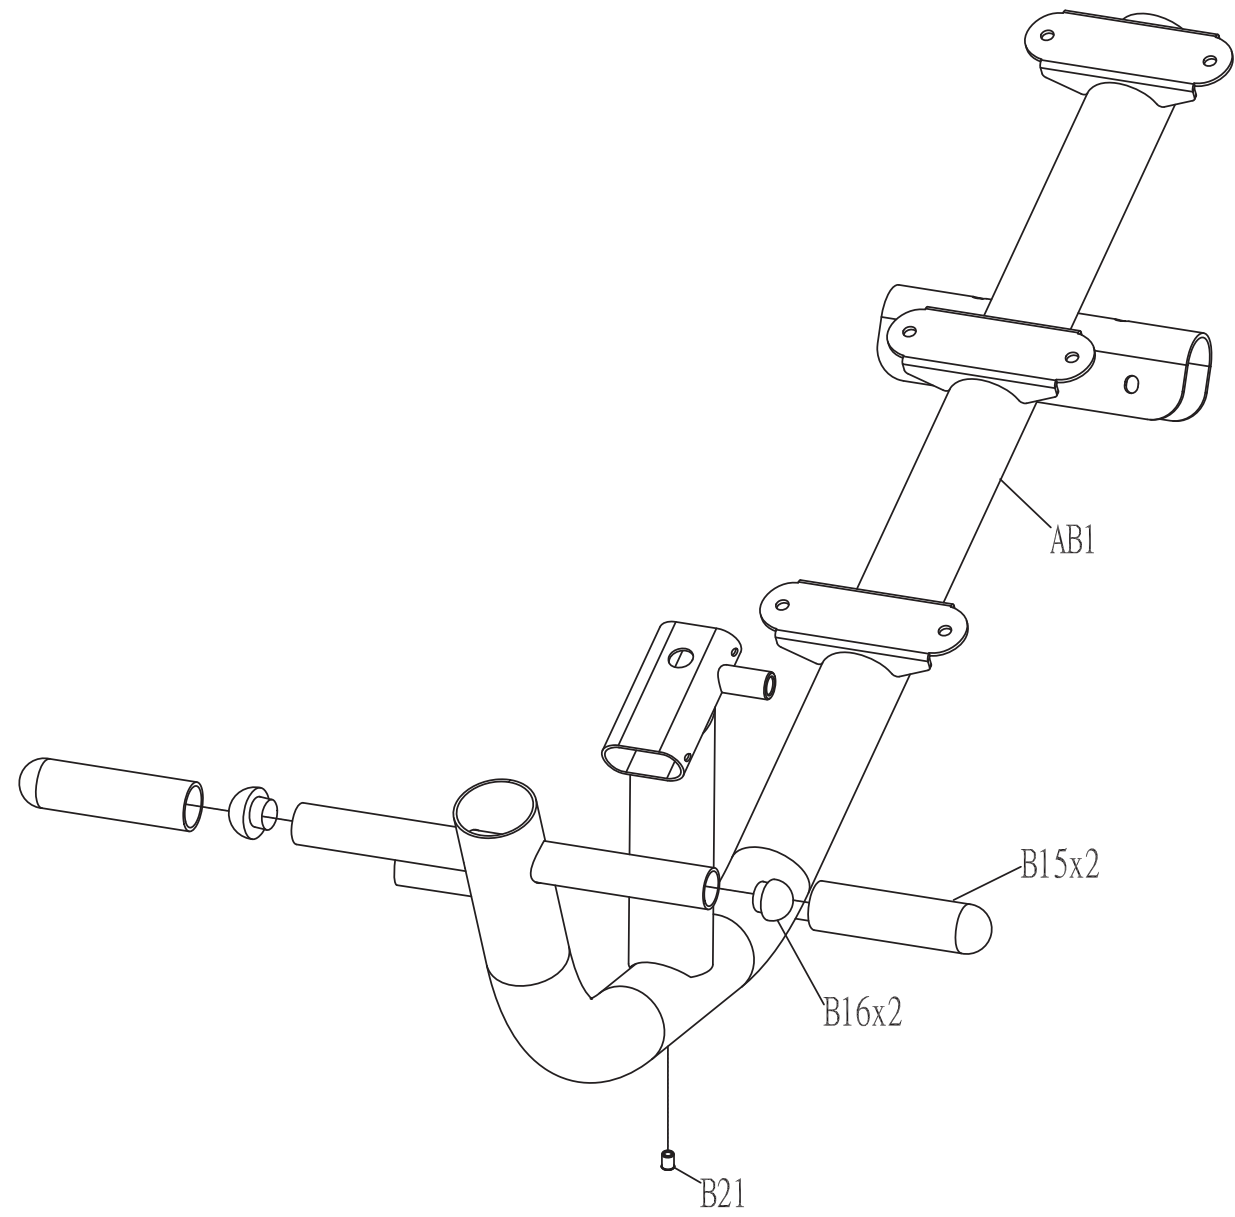

DRAWING NO			
PART NAME	Frame set;;;Iced Sliver;FW14B;		
PART NO	1000349135	REV	A
APPROVE	Ares	DATE	06/24/14

DRAWING NO			
PART NAME	Support rods;;right;Iced Sliver;FW14B		
PART NO	1000349136	REV	A
APPROVE	Ares	DATE	06/24/14

DRAWING NO			
PART NAME	Support rods;;left;Iced Sliver;FW14B		
PART NO	1000349137	REV	A
APPROVE	Ares	DATE	06/24/14