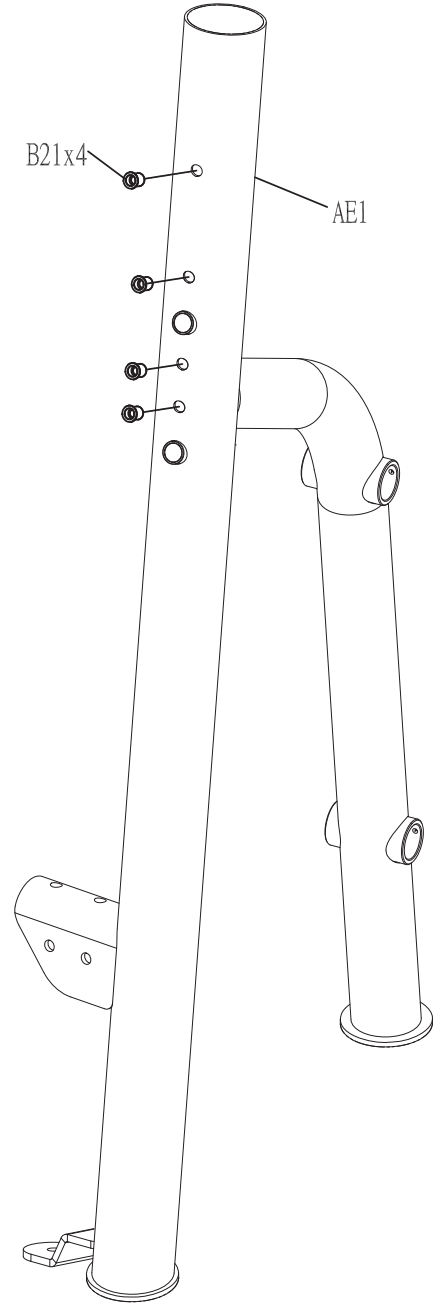

DRAWING NO			
PART NAME	Frame set;;;Iced Sliver;FW14B;		
PART NO	1000349135	REV	A
APPROVE	Ares	DATE	06/24/14

DRAWING NO			
PART NAME	Support rods;;right;Iced Sliver;FW14B		
PART NO	1000349136	REV	A
APPROVE	Ares	DATE	06/24/14

DRAWING NO			
PART NAME	Support rods;;left;Iced Sliver;FW14B		
PART NO	1000349137	REV	A
APPROVE	Ares	DATE	06/24/14