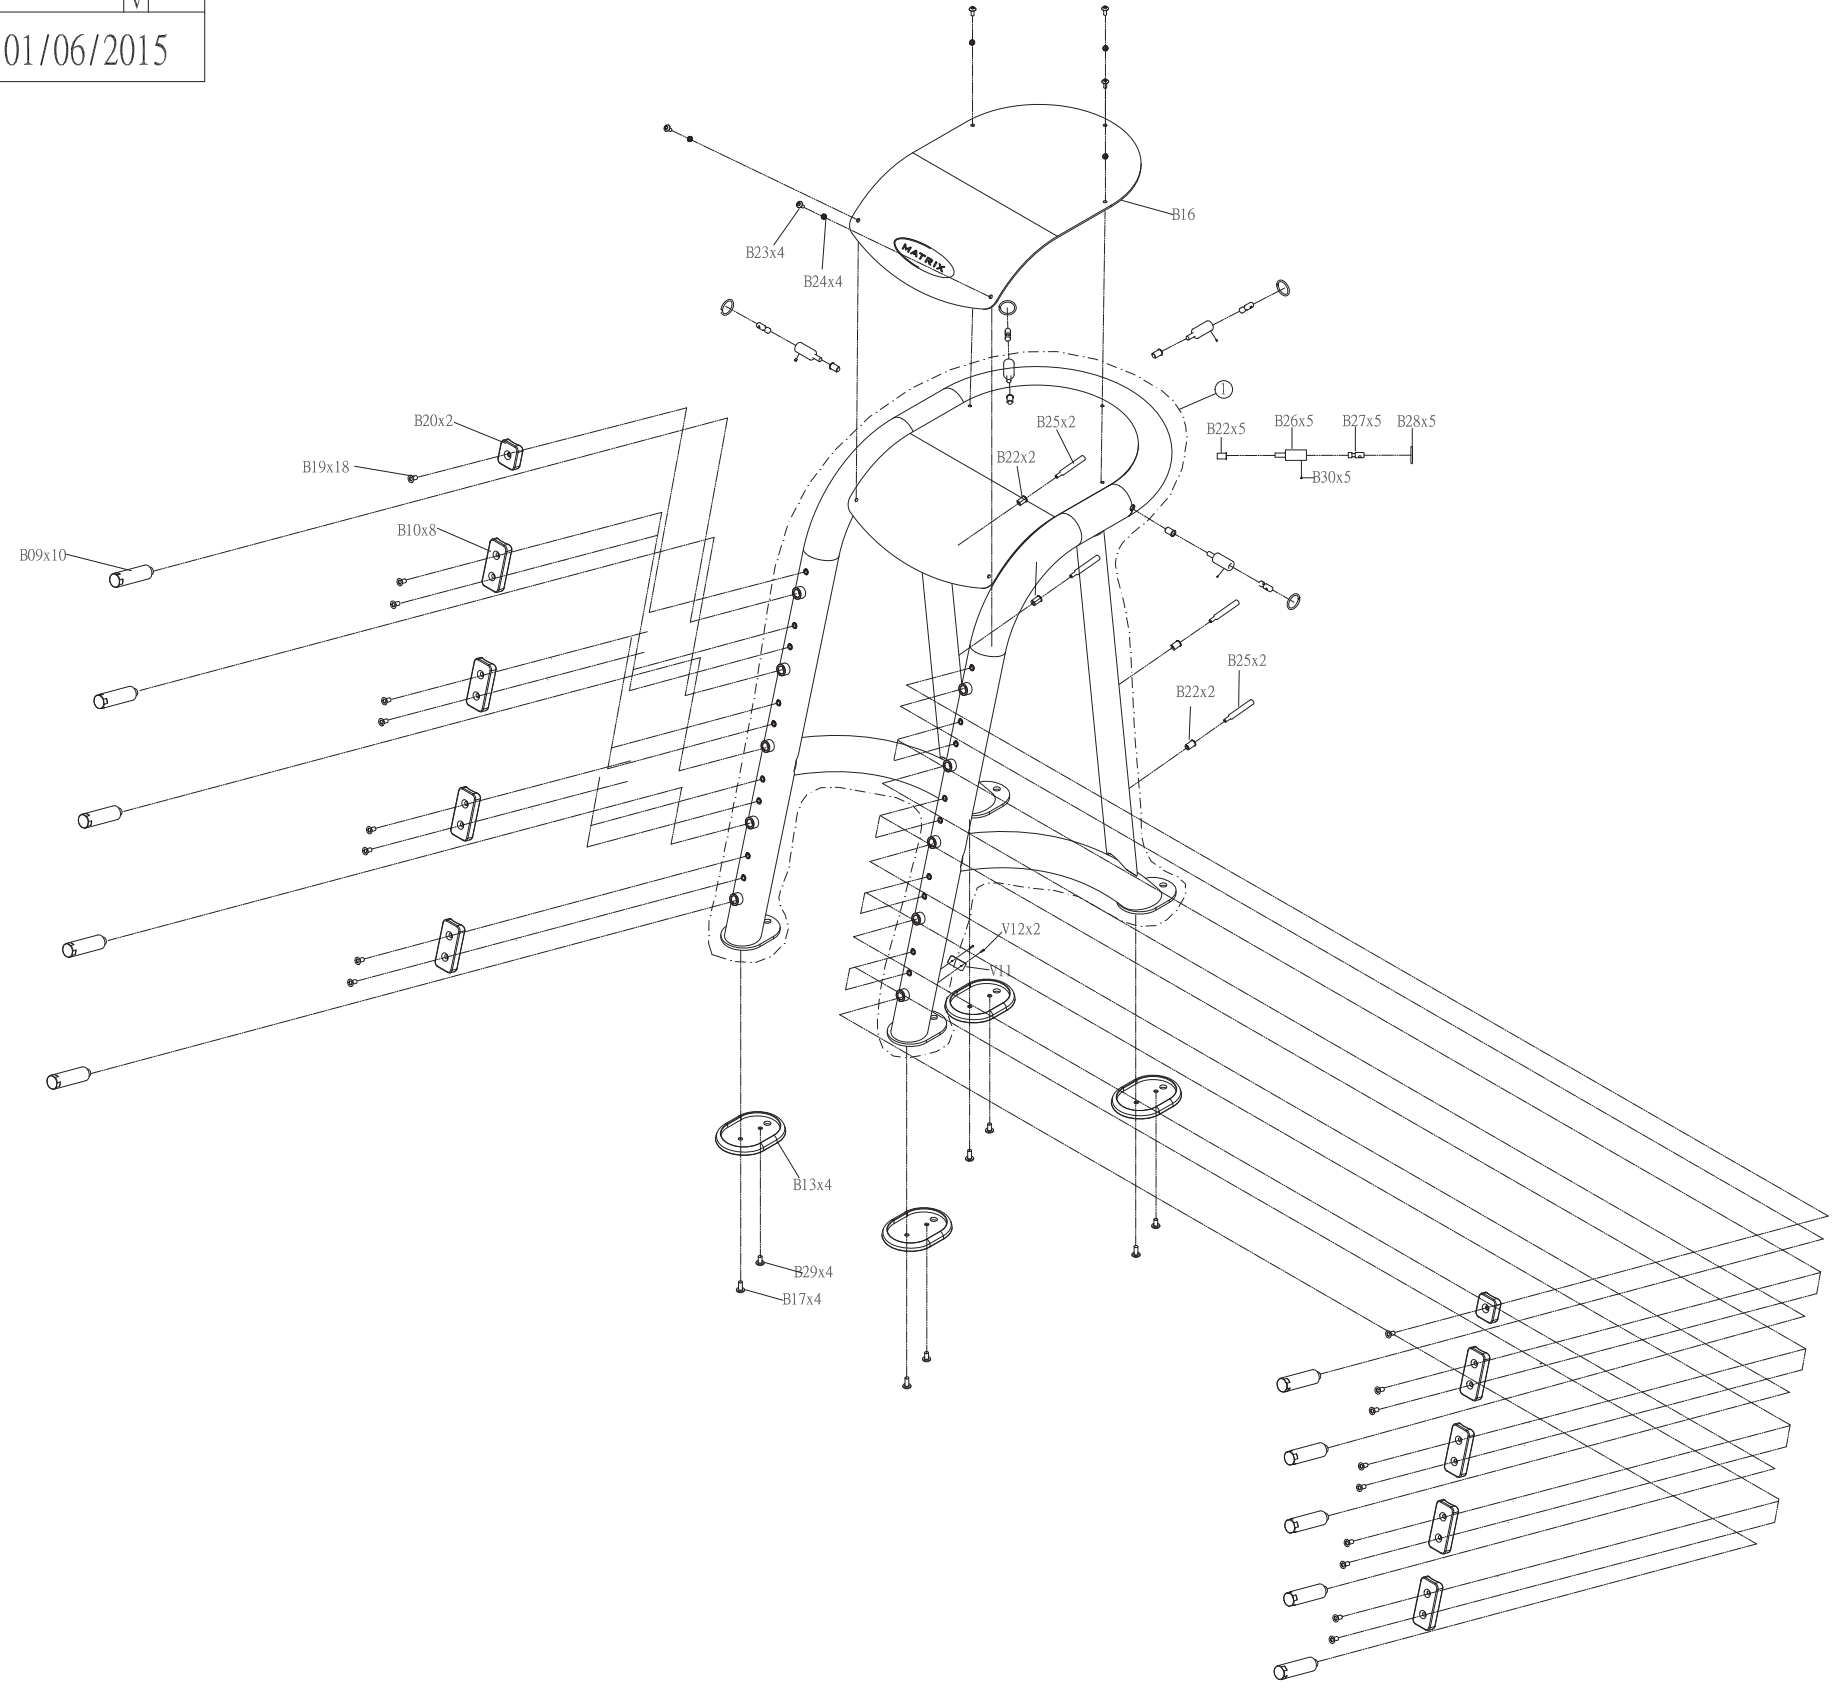

DRAWING NO	PG3FW97-KM		
PART NAME	Explosive Drawing;Semi-Assy;FW97		
PART NO	MFW0286-00	REV	A
APPROVE	Ares	DATE	01/06/2015

DRAWING NO			
PART NAME	Frame set;;;Iced Sliver;FW97KM-G3		
PART NO	1000349132	REV	A
APPROVE	Ares	DATE	06/24/14