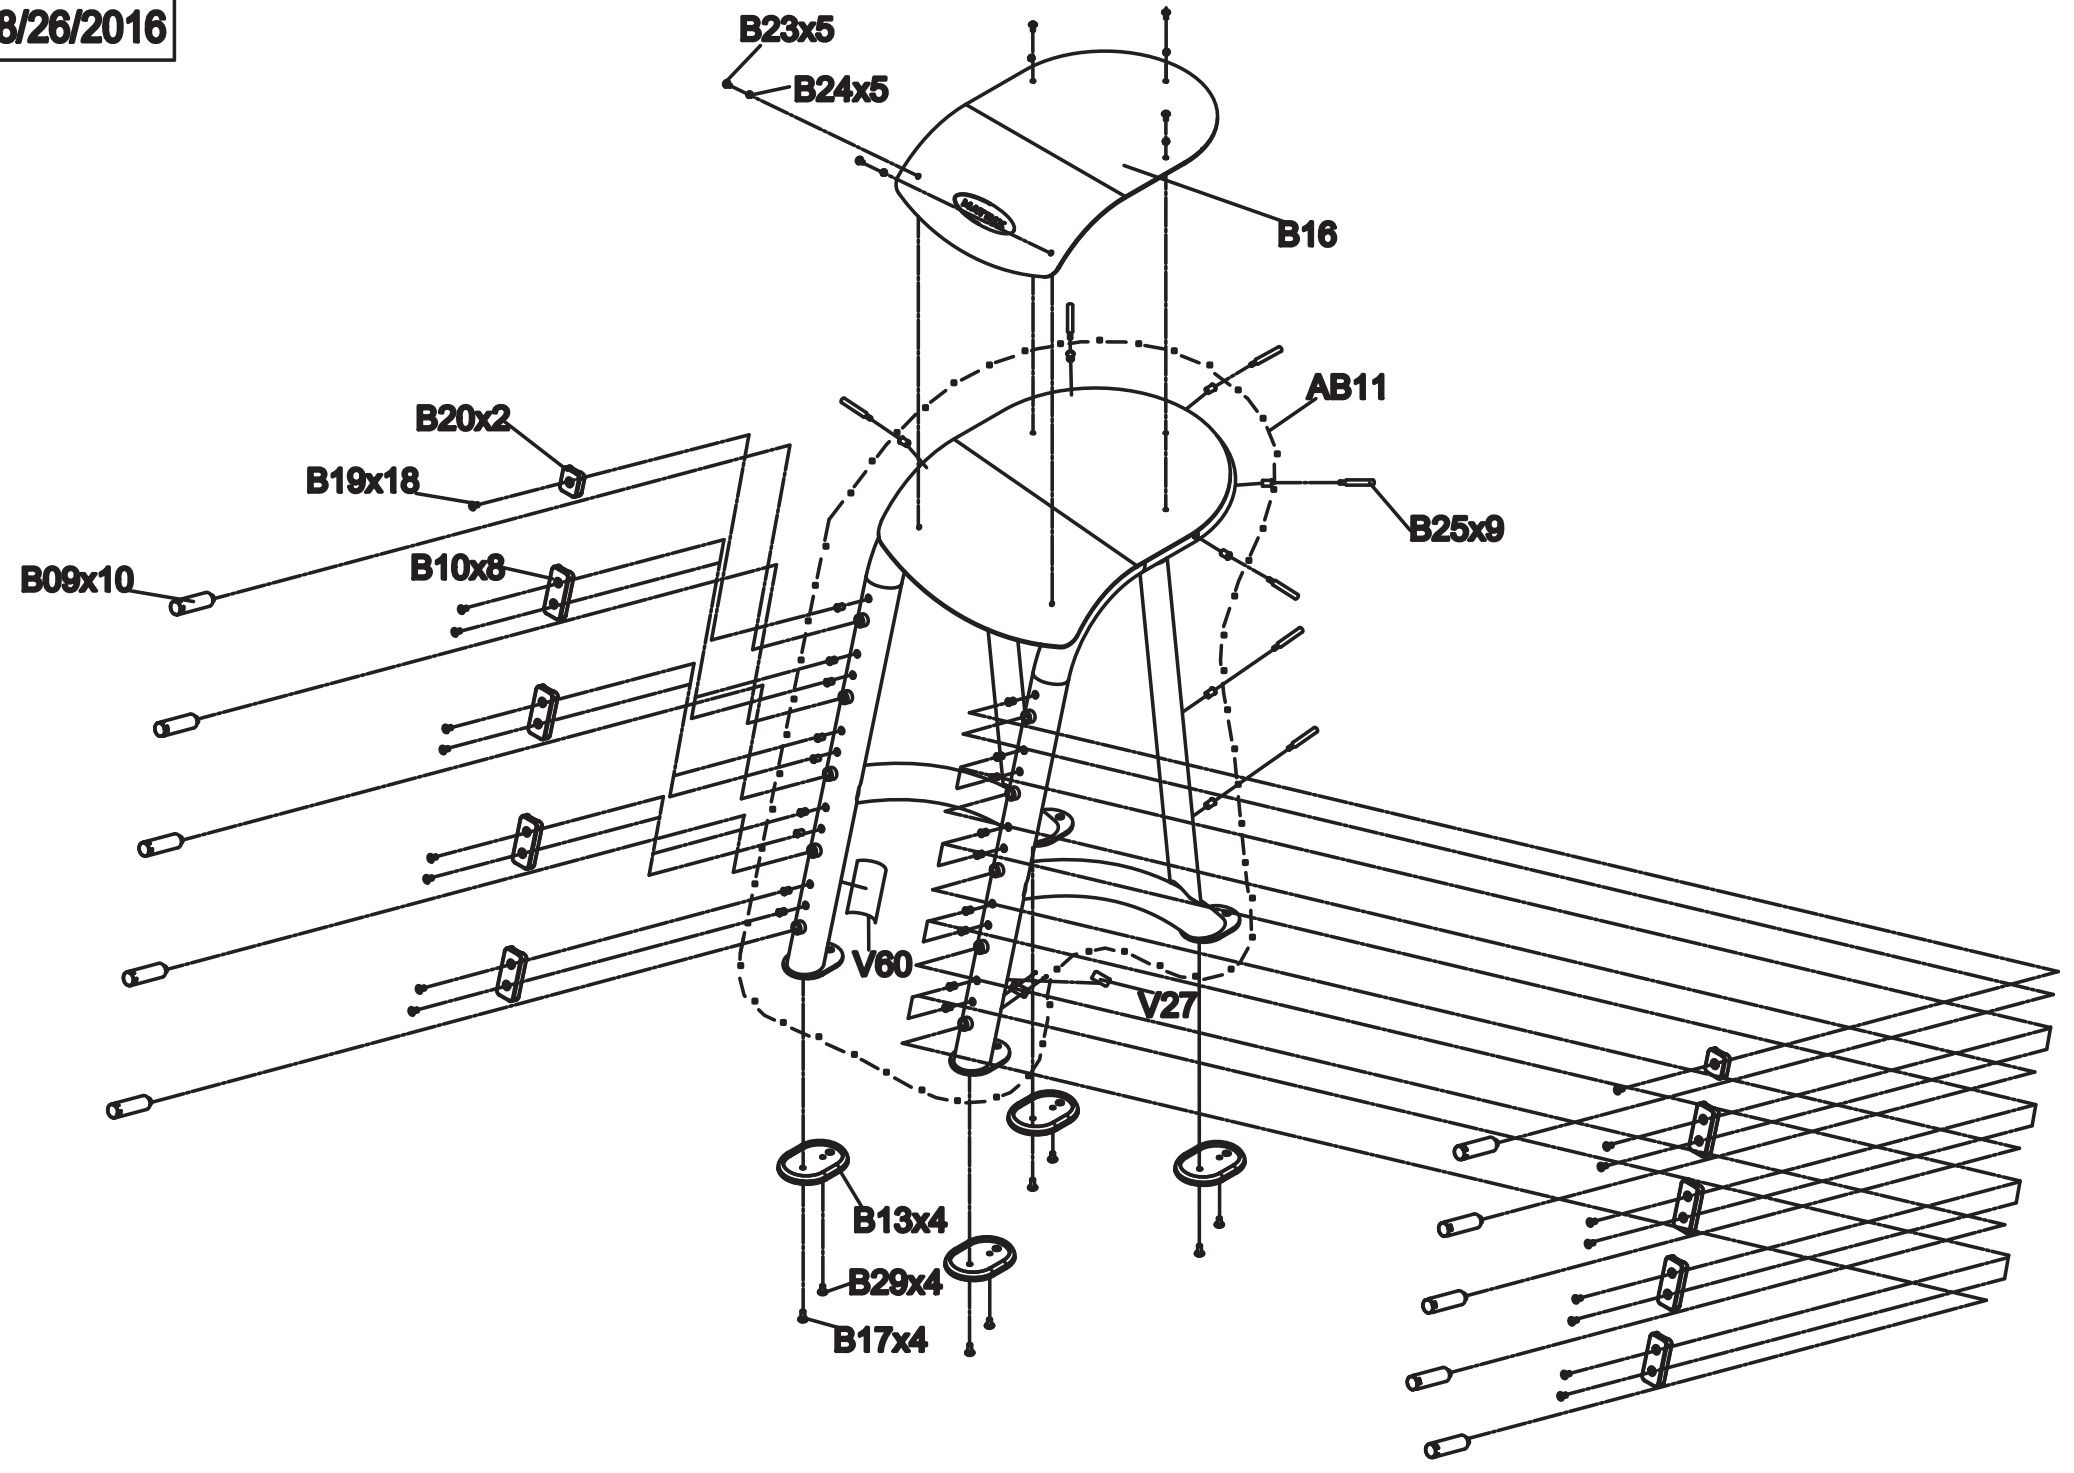

DRAWING NO.	PG3FW97-KM		
PART NAME	Explosive Drawing;Semi-Assy;FW97		
PART NO.	MFW0286-00	REV A	
APPROVE	Ares	DATE	08/26/2016

DRAWING NO			
PART NAME	Frame set;;;FW97KM-G3		
PART NO	097525	REV	A
APPROVE	Ares	DATE	06/24/14