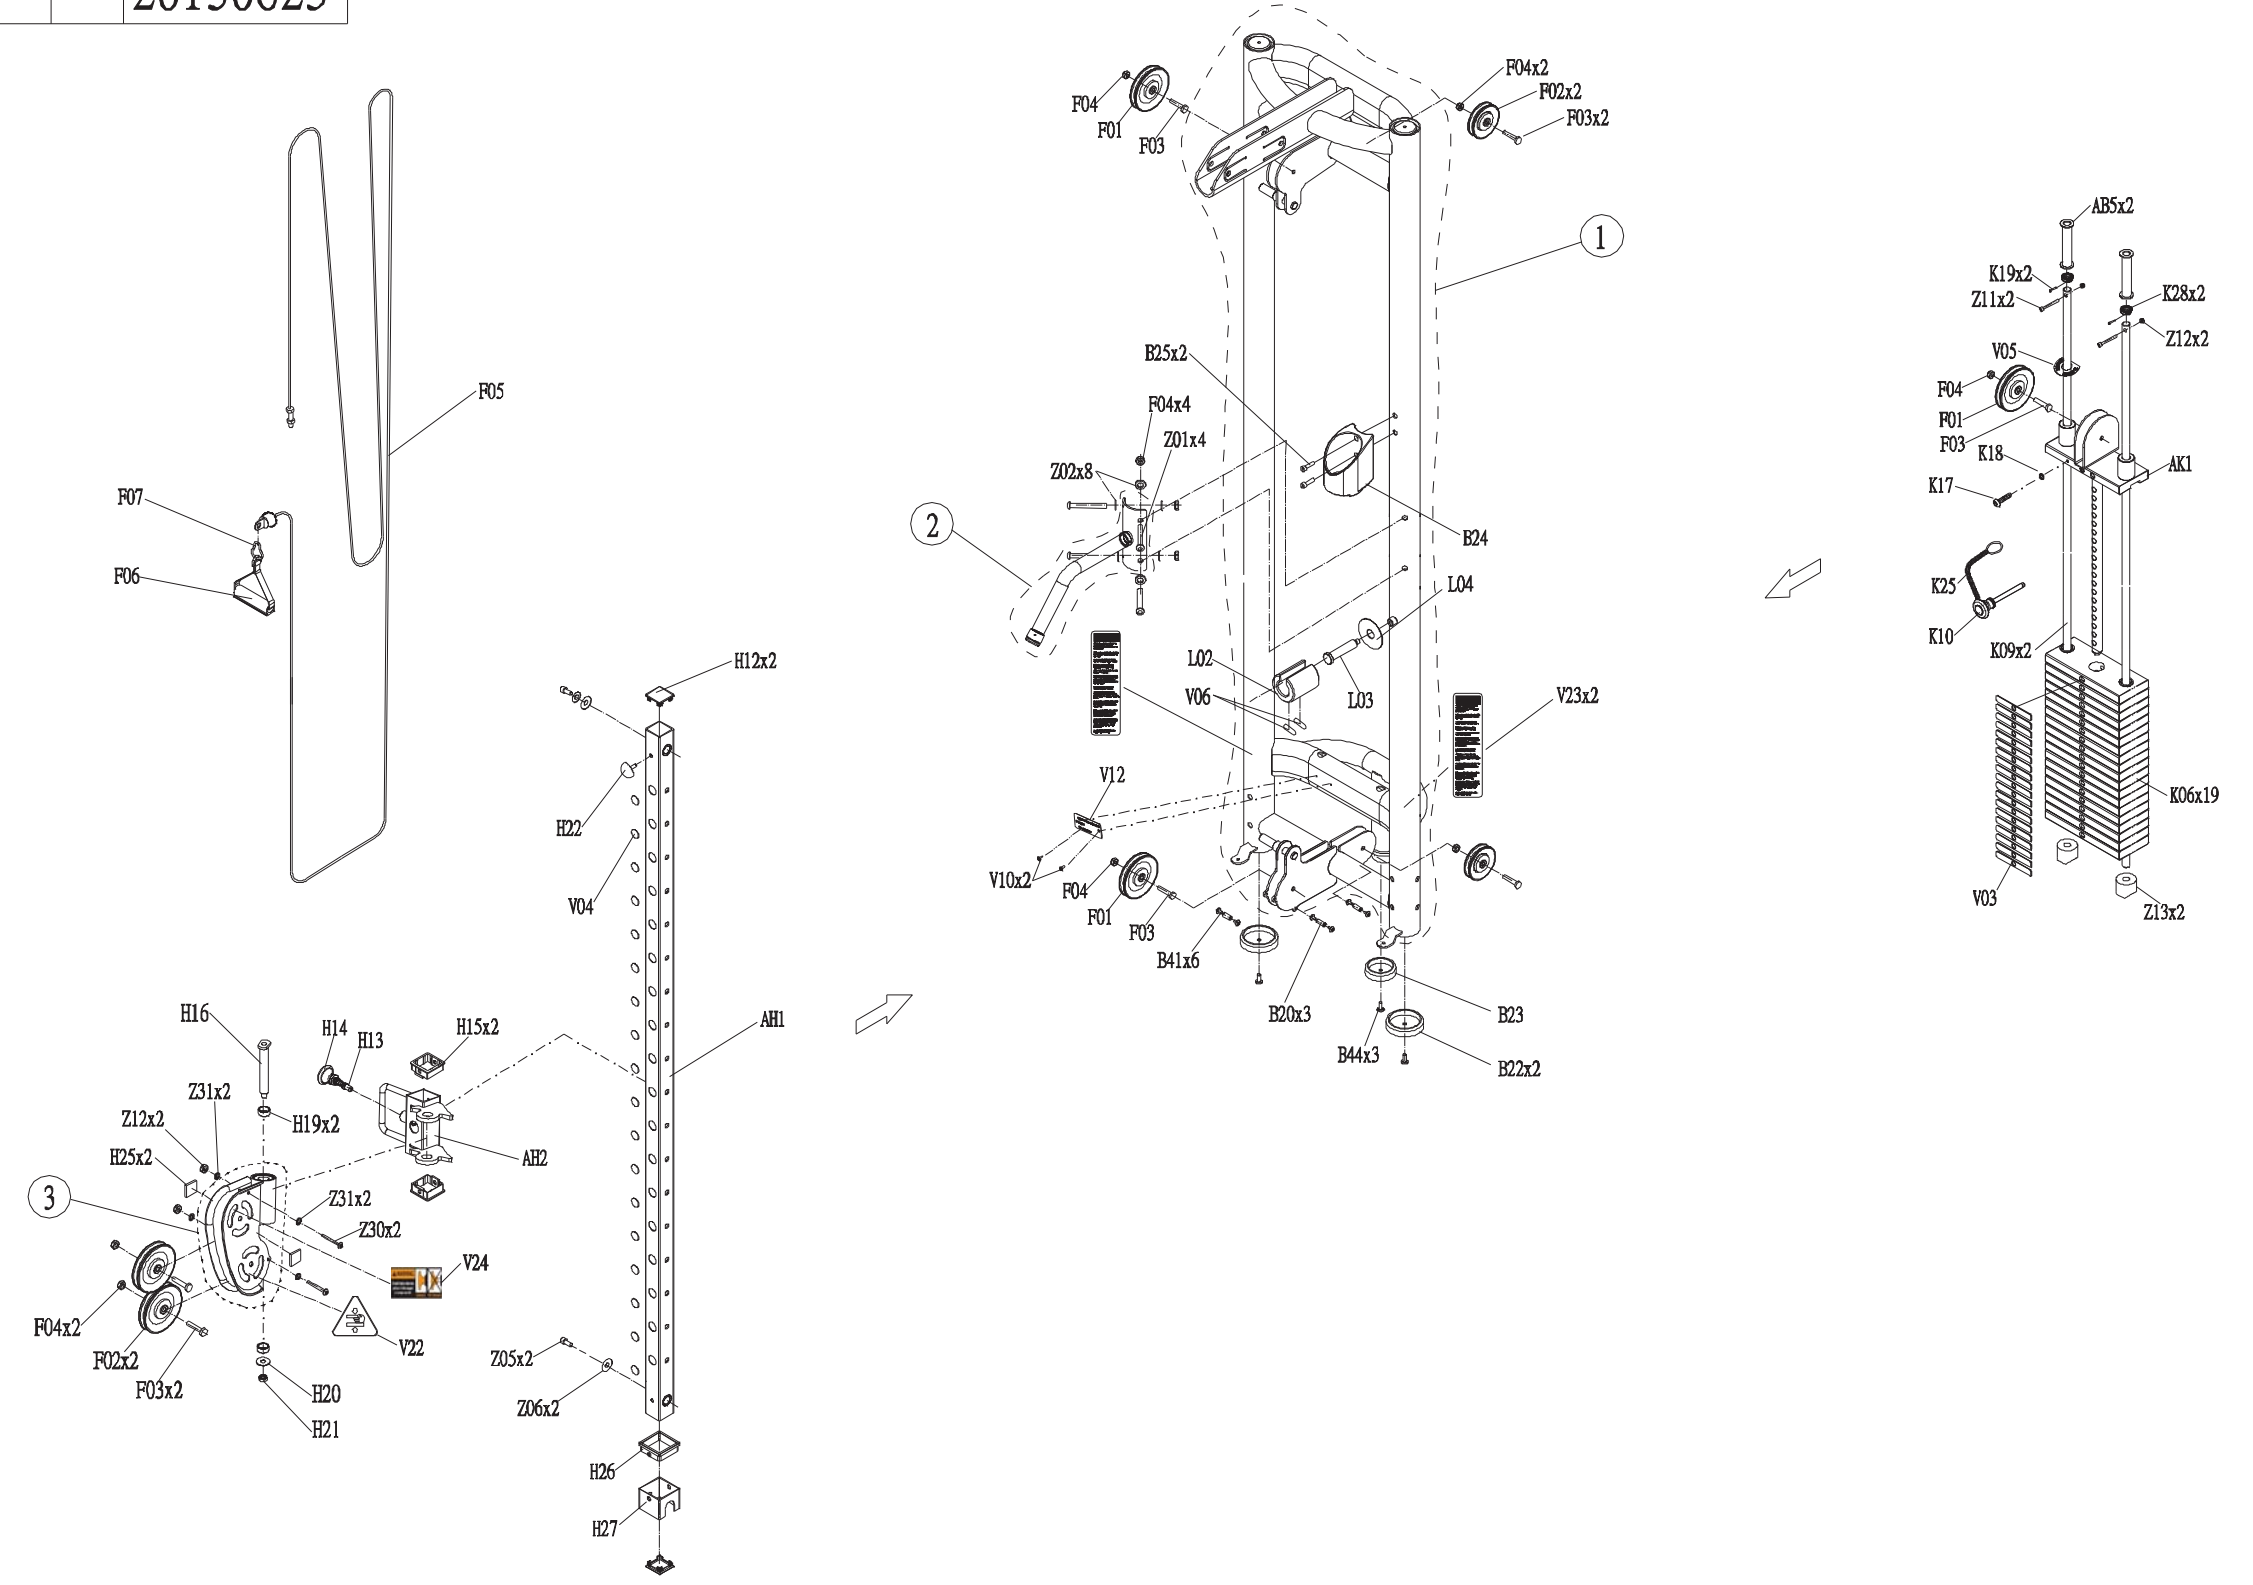

DRAWING NO	
PART NAME	FG Fabricate Set;MS21
PART NO	1000330378 REV B
APPROVE	Ares DATE 20150623

DRAWING NO			
PART NAME	PulleySet;MS24		
PART NO	1000215630	REV	A
APPROVE	Ares	DATE	09/02/13

DRAWING NO			
PART NAME	Frame Set;MS21		
PART NO	see chart	REV	A
APPROVE	Ares	DATE	06/25/14

Colour	Part no.
Default	087869
Black Matte	1000320667
Iced Sliver	1000349142

DRAWING NO			
PART NAME	Handle set;Semi-Assy;MS21		
PART NO	See chart	REV	A
APPROVE	Ares	DATE	06/25/14

Coulour	Part no.
Default	090123
Black Matte	1000320668
Iced Sliver	1000349143

DRAWING NO	MS21-SF35		
PART NAME	Rendering;Steel Rope Unassembled;MS21		
PART NO	1000435407	REV	A
APPROVE	Taoyongchun	DATE	12192018