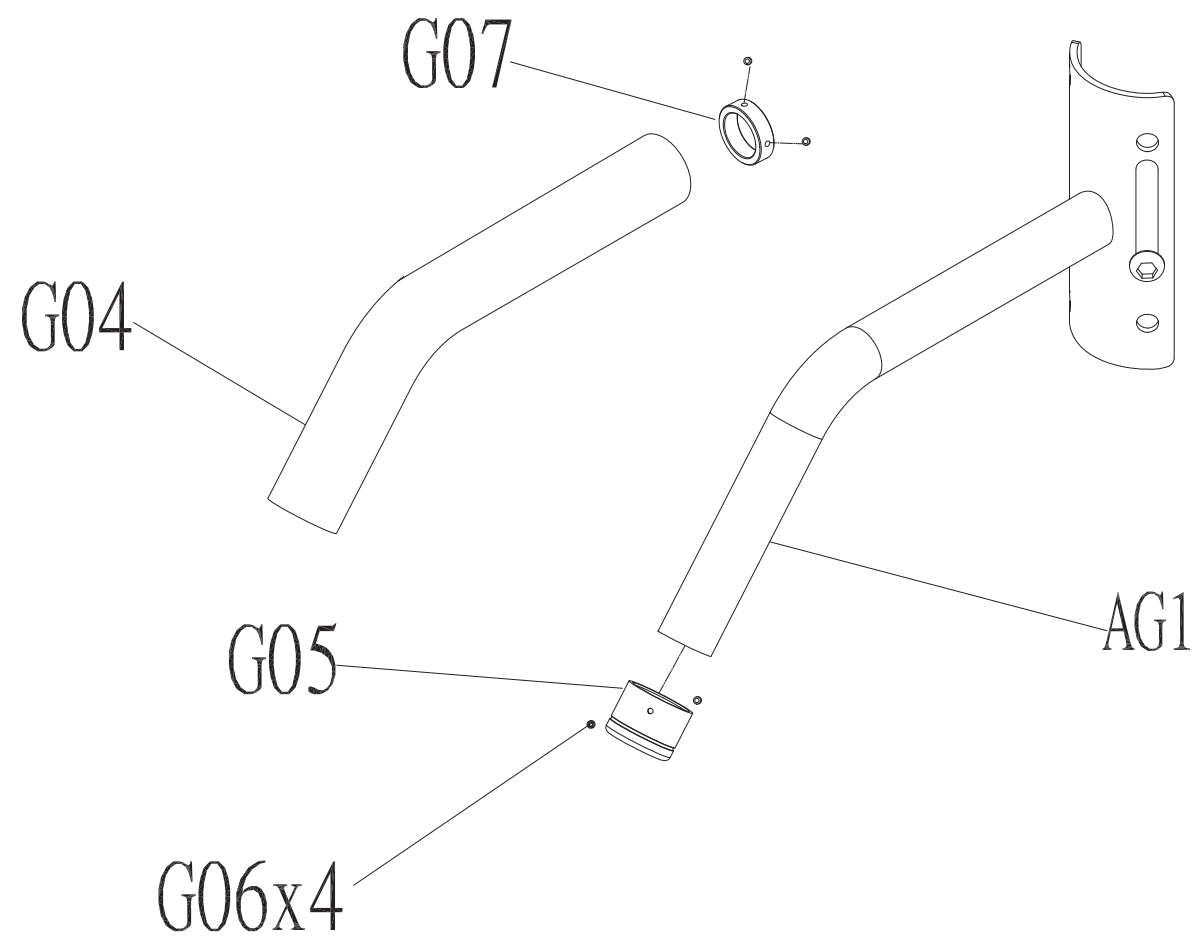

DRAWING NO	
PART NAME	FG Fabricate Set;MS21
PART NO	1000330378 REV B
APPROVE	Ares DATE 20150623

DRAWING NO			
PART NAME	PulleySet;MS24		
PART NO	1000215630	REV	A
APPROVE	Ares	DATE	09/02/13

DRAWING NO			
PART NAME	Frame Set;MS21		
PART NO	see chart	REV	A
APPROVE	Ares	DATE	06/25/14

Colour	Part no.
Default	087869
Black Matte	1000320667
Iced Sliver	1000349142

DRAWING NO			
PART NAME	Handle set;Semi-Assy;MS21		
PART NO	See chart	REV	A
APPROVE	Ares	DATE	06/25/14

Coulour	Part no.
Default	090123
Black Matte	1000320668
Iced Sliver	1000349143

DRAWING NO	MS21-SF35		
PART NAME	Rendering;Steel Rope Unassembled;MS21		
PART NO	1000435407	REV	A
APPROVE	Taoyongchun	DATE	12192018