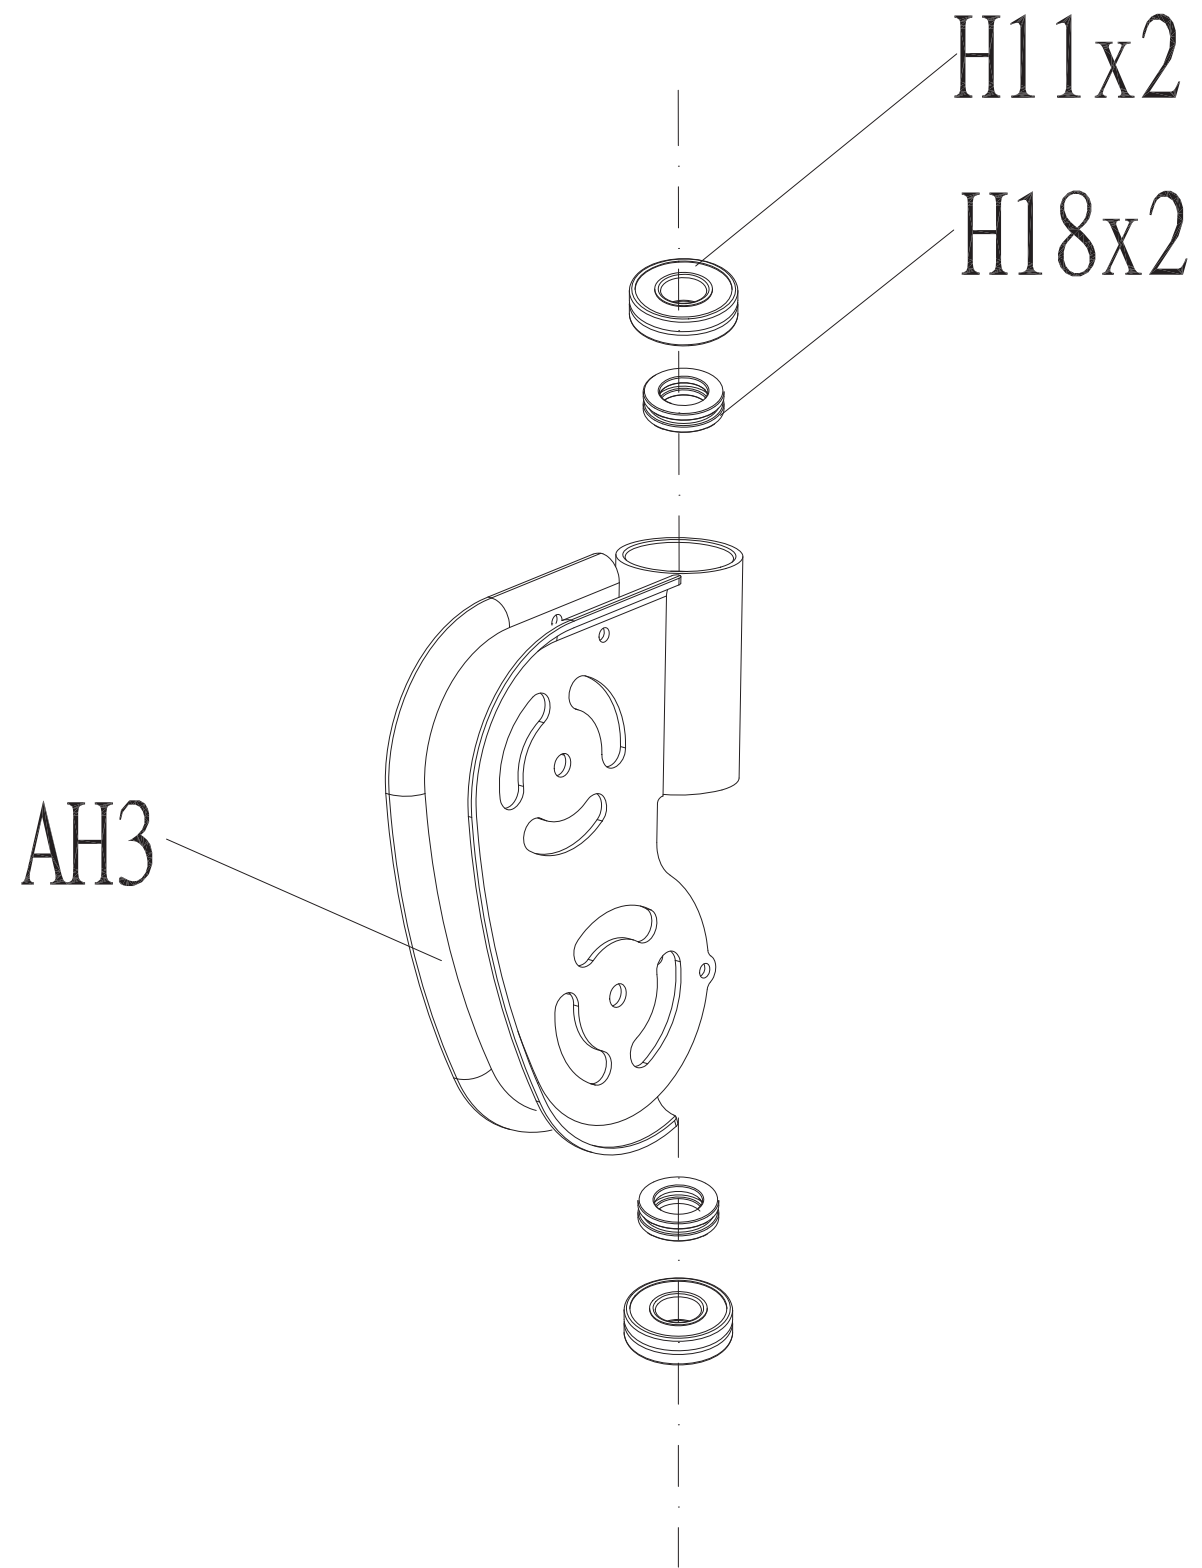

DRAWING NO	
PART NAME	FG Fabricate Set;MS21
PART NO	1000330378 REV B
APPROVE	Ares DATE 20150623

DRAWING NO			
PART NAME	PulleySet;MS24		
PART NO	1000215630	REV	A
APPROVE	Ares	DATE	09/02/13

DRAWING NO			
PART NAME	Frame Set;MS21		
PART NO	see chart	REV	A
APPROVE	Ares	DATE	06/25/14

Colour	Part no.
Default	087869
Black Matte	1000320667
Iced Sliver	1000349142

DRAWING NO			
PART NAME	Handle set;Semi-Assy;MS21		
PART NO	See chart	REV	A
APPROVE	Ares	DATE	06/25/14

Coulour	Part no.
Default	090123
Black Matte	1000320668
Iced Sliver	1000349143

DRAWING NO	MS21-SF35		
PART NAME	Rendering;Steel Rope Unassembled;MS21		
PART NO	1000435407	REV	A
APPROVE	Taoyongchun	DATE	12192018