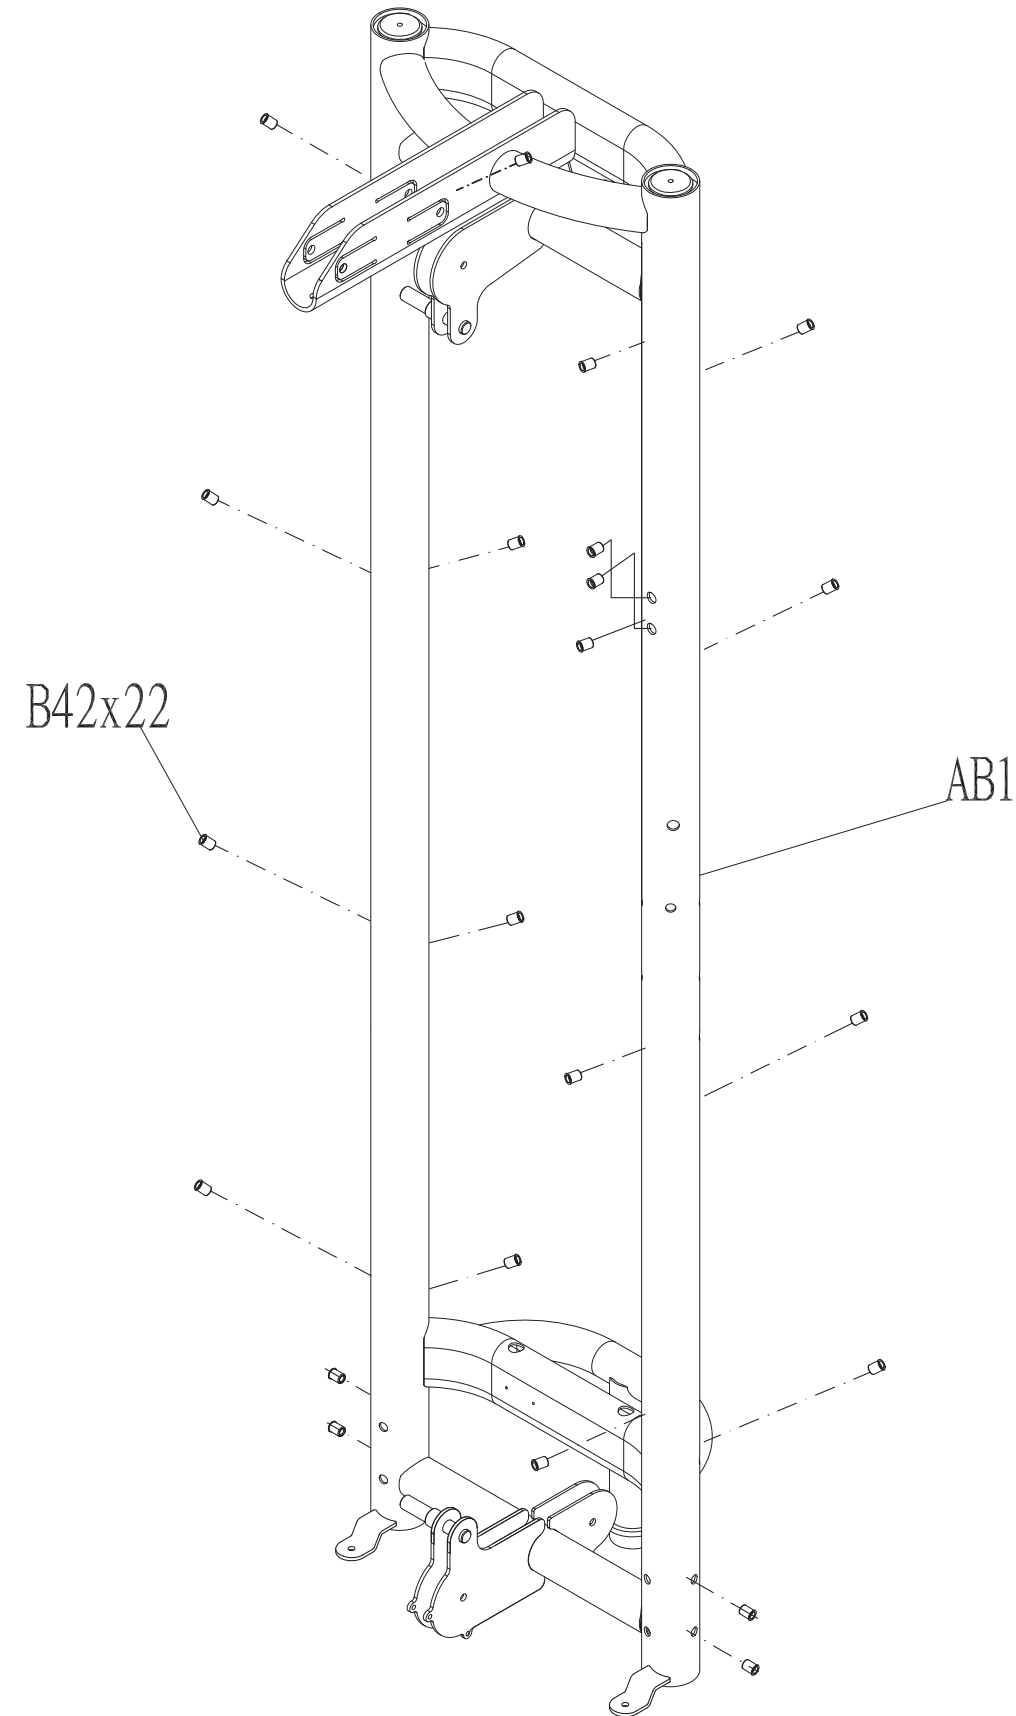

DRAWING NO	
PART NAME	FG Fabricate Set;MS21
PART NO	1000330378 REV B
APPROVE	Ares DATE 20150623

DRAWING NO			
PART NAME	PulleySet;MS24		
PART NO	1000215630	REV	A
APPROVE	Ares	DATE	09/02/13

DRAWING NO			
PART NAME	Frame Set;MS21		
PART NO	see chart	REV	A
APPROVE	Ares	DATE	06/25/14

Colour	Part no.
Default	087869
Black Matte	1000320667
Iced Sliver	1000349142

DRAWING NO			
PART NAME	Handle set;Semi-Assy;MS21		
PART NO	See chart	REV	A
APPROVE	Ares	DATE	06/25/14

Coulour	Part no.
Default	090123
Black Matte	1000320668
Iced Sliver	1000349143

DRAWING NO	MS21-SF35		
PART NAME	Rendering;Steel Rope Unassembled;MS21		
PART NO	1000435407	REV	A
APPROVE	Taoyongchun	DATE	12192018