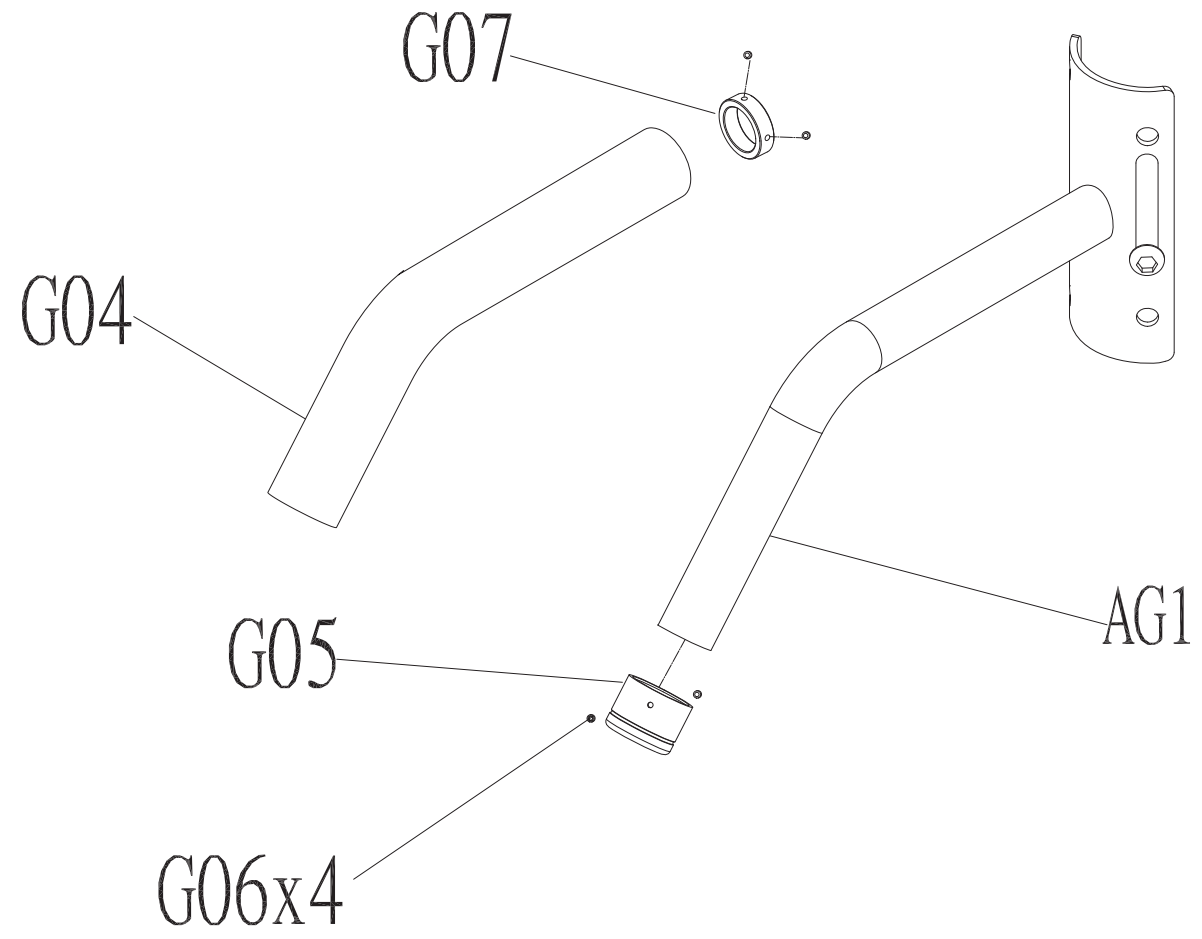

DRAWING NO	
PART NAME	FG Fabricate Set;MS23
PART NO	1000330381 REV B
APPROVE	Ares DATE 20150623

DRAWING NO			
PART NAME	PulleySet;MS24		
PART NO	1000215630	REV	A
APPROVE	Ares	DATE	09/02/13

DRAWING NO			
PART NAME	Handle set;Semi-Assy;MS21		
PART NO	See chart	REV	A
APPROVE	Ares	DATE	06/25/14

Coulour	Part no.
Default	090123
Black Matte	1000320668
Iced Sliver	1000349143

DRAWING NO			
PART NAME	Frame Set;Semi-Assy;MS23KM-G3		
PART NO	See chart	REV	A
APPROVE	Ares	DATE	06/25/14

Coulour	Part no.
Default	097151
Black Matte	1000320669
Iced Sliver	1000349145

DRAWING NO	MS21-SF35		
PART NAME	Rendering;Steel Rope Unassembled;MS21		
PART NO	1000435407	REV	A
APPROVE	Taoyongchun	DATE	12192018