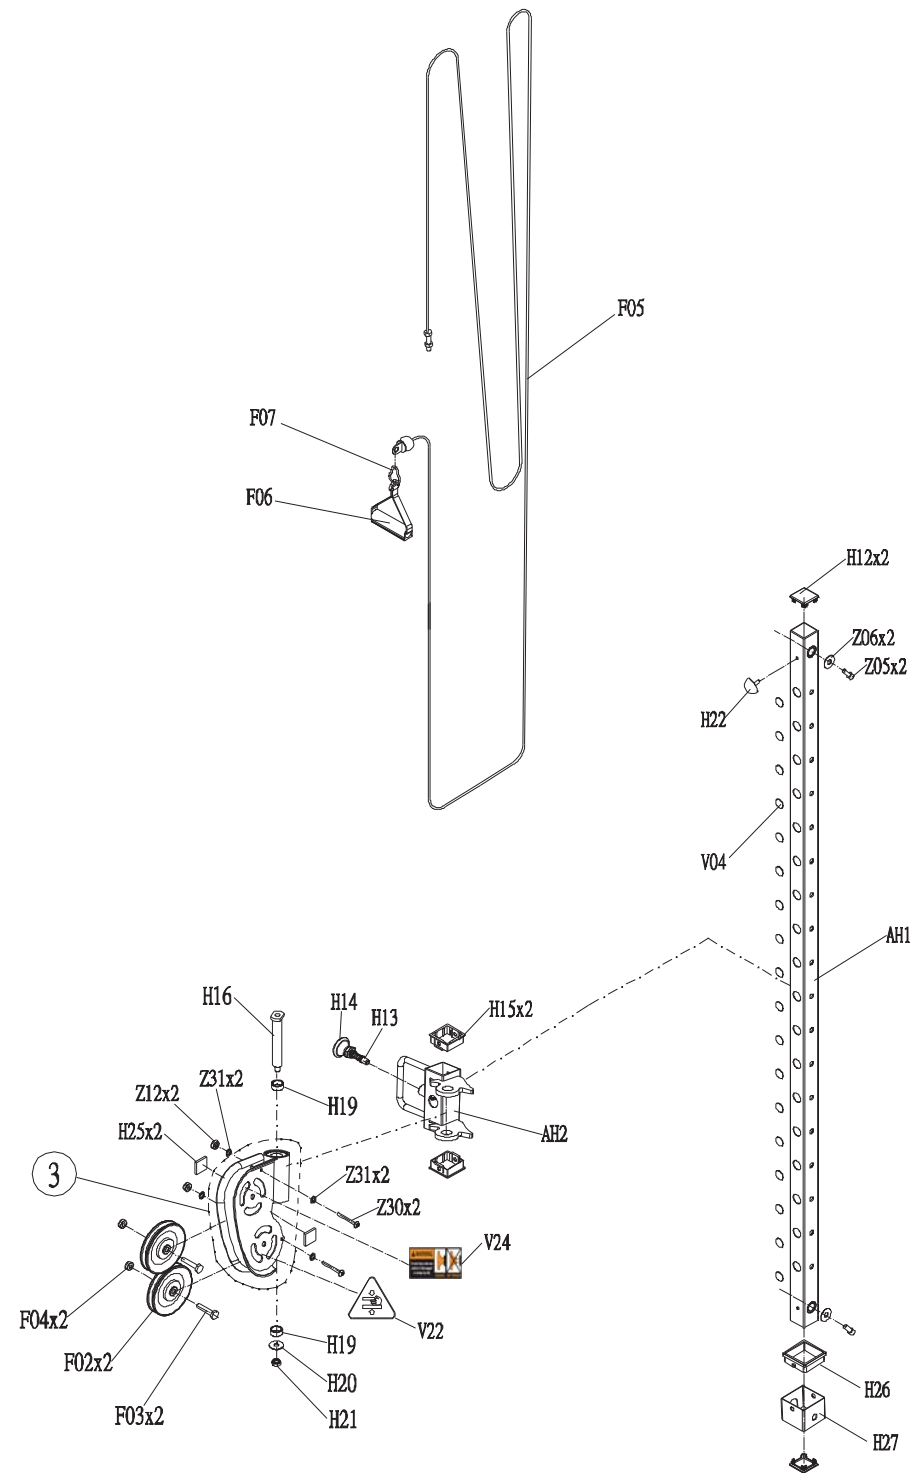

DRAWING NO	
PART NAME	FG Fabricate Set;MS23
PART NO	1000330381 REV B
APPROVE	Ares DATE 20150623

DRAWING NO			
PART NAME	PulleySet;MS24		
PART NO	1000215630	REV	A
APPROVE	Ares	DATE	09/02/13

DRAWING NO			
PART NAME	Handle set;Semi-Assy;MS21		
PART NO	See chart	REV	A
APPROVE	Ares	DATE	06/25/14

Coulour	Part no.
Default	090123
Black Matte	1000320668
Iced Sliver	1000349143

DRAWING NO			
PART NAME	Frame Set;Semi-Assy;MS23KM-G3		
PART NO	See chart	REV	A
APPROVE	Ares	DATE	06/25/14

Coulour	Part no.
Default	097151
Black Matte	1000320669
Iced Sliver	1000349145

DRAWING NO	MS21-SF35		
PART NAME	Rendering;Steel Rope Unassembled;MS21		
PART NO	1000435407	REV	A
APPROVE	Taoyongchun	DATE	12192018