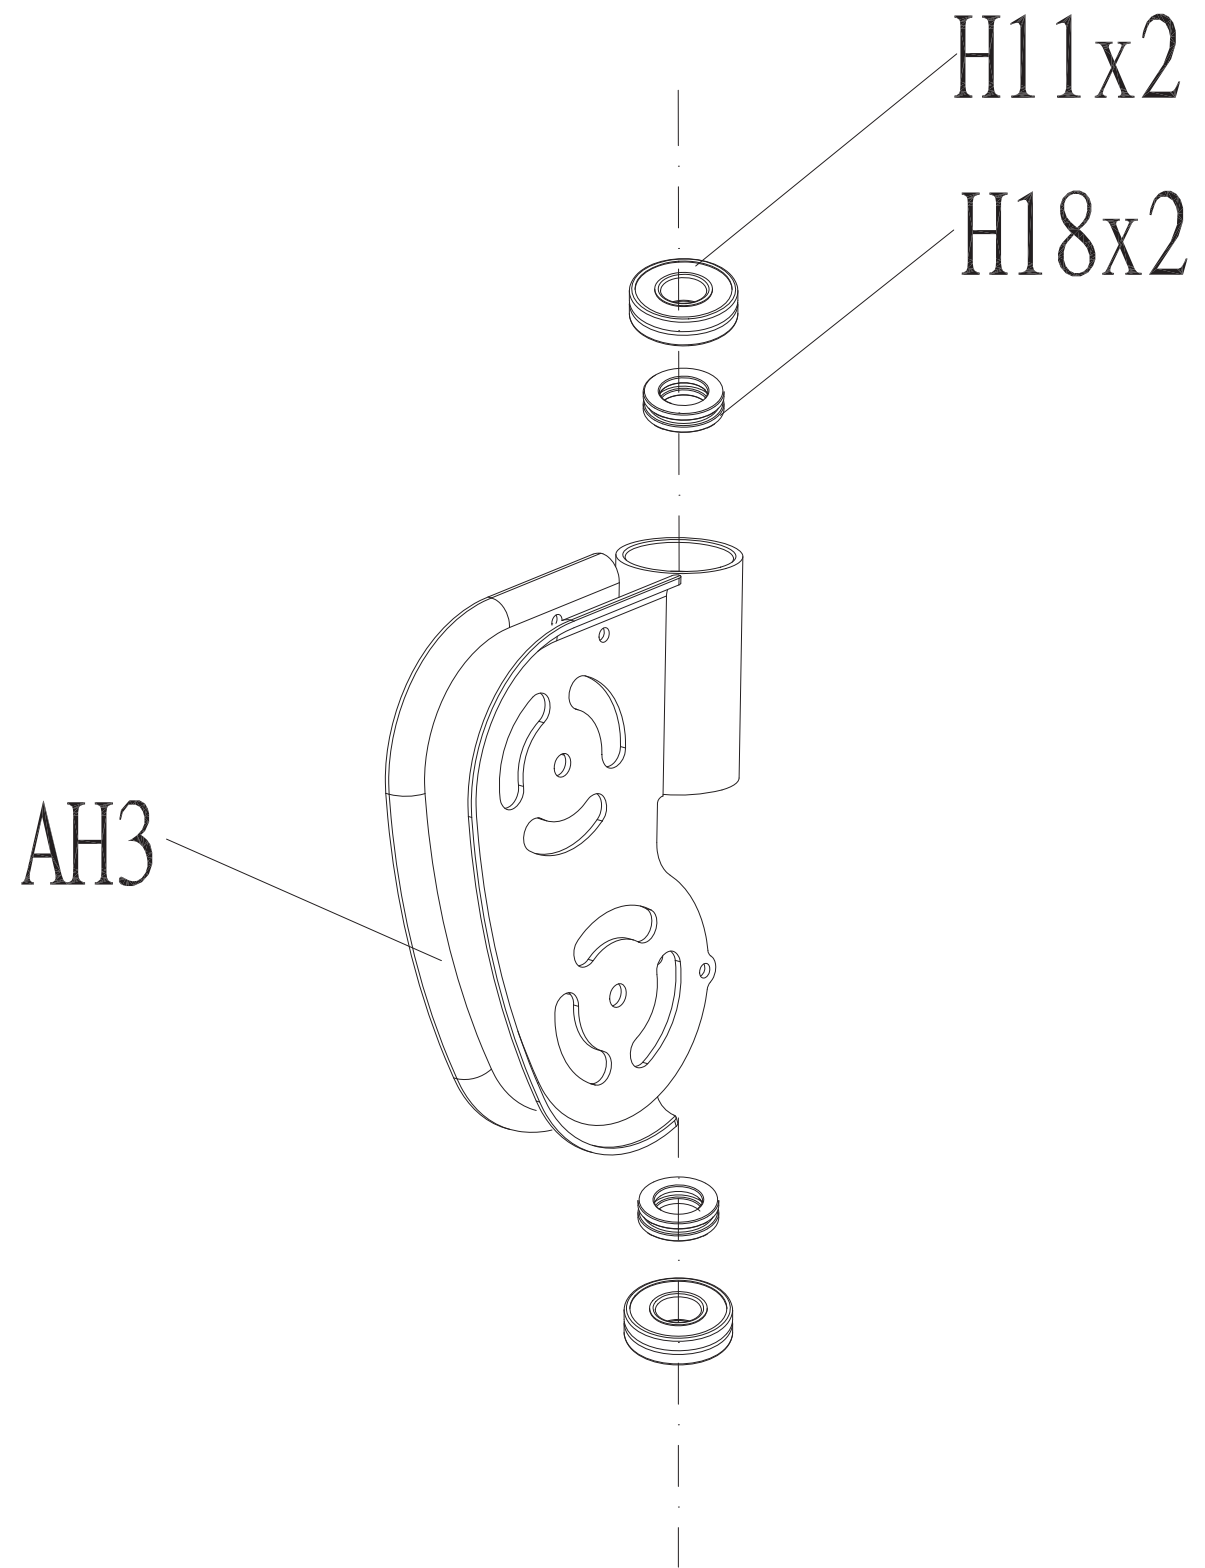

DRAWING NO	
PART NAME	FG Fabricate Set;MS23
PART NO	1000330381 REV B
APPROVE	Ares DATE 20150623

DRAWING NO			
PART NAME	PulleySet;MS24		
PART NO	1000215630	REV	A
APPROVE	Ares	DATE	09/02/13

DRAWING NO			
PART NAME	Handle set;Semi-Assy;MS21		
PART NO	See chart	REV	A
APPROVE	Ares	DATE	06/25/14

Coulour	Part no.
Default	090123
Black Matte	1000320668
Iced Sliver	1000349143

DRAWING NO			
PART NAME	Frame Set;Semi-Assy;MS23KM-G3		
PART NO	See chart	REV	A
APPROVE	Ares	DATE	06/25/14

Coulour	Part no.
Default	097151
Black Matte	1000320669
Iced Sliver	1000349145

DRAWING NO	MS21-SF35		
PART NAME	Rendering;Steel Rope Unassembled;MS21		
PART NO	1000435407	REV	A
APPROVE	Taoyongchun	DATE	12192018