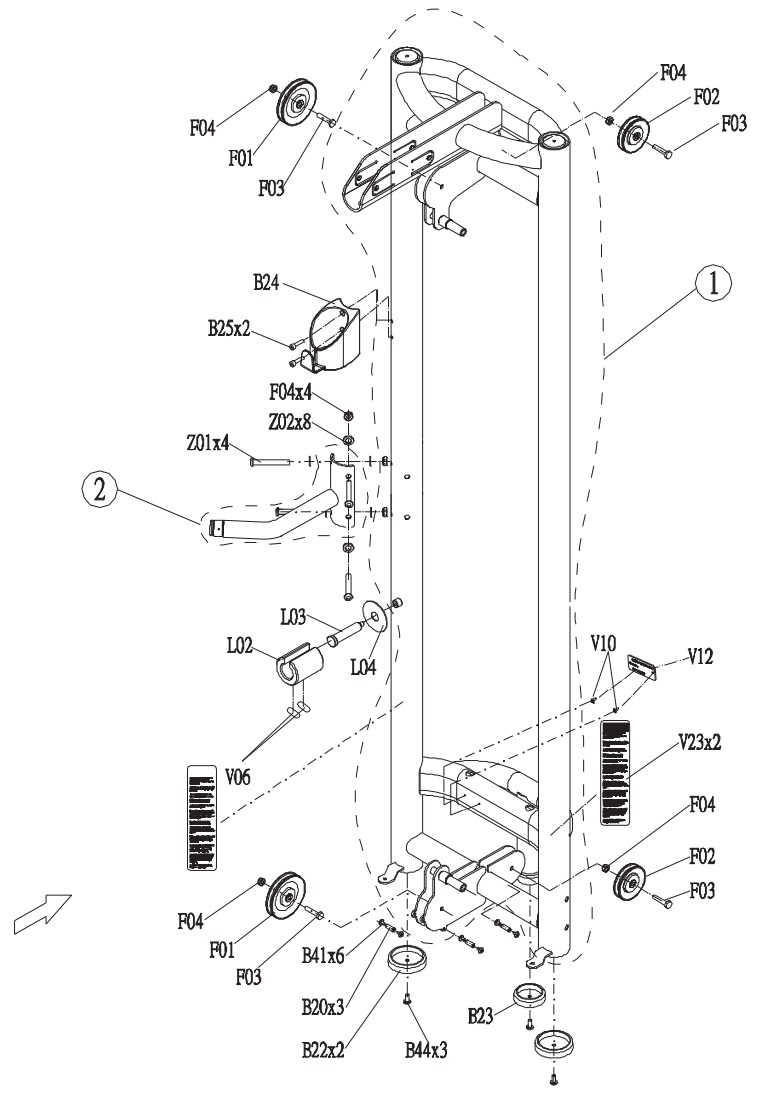

DRAWING NO	
PART NAME	FG Fabricate Set;MS23
PART NO	1000330381 REV B
APPROVE	Ares DATE 20150623

DRAWING NO			
PART NAME	PulleySet;MS24		
PART NO	1000215630	REV	A
APPROVE	Ares	DATE	09/02/13

DRAWING NO			
PART NAME	Handle set;Semi-Assy;MS21		
PART NO	See chart	REV	A
APPROVE	Ares	DATE	06/25/14

Coulour	Part no.
Default	090123
Black Matte	1000320668
Iced Sliver	1000349143

DRAWING NO			
PART NAME	Frame Set;Semi-Assy;MS23KM-G3		
PART NO	See chart	REV	A
APPROVE	Ares	DATE	06/25/14

Coulour	Part no.
Default	097151
Black Matte	1000320669
Iced Sliver	1000349145

DRAWING NO	MS21-SF35		
PART NAME	Rendering;Steel Rope Unassembled;MS21		
PART NO	1000435407	REV	A
APPROVE	Taoyongchun	DATE	12192018