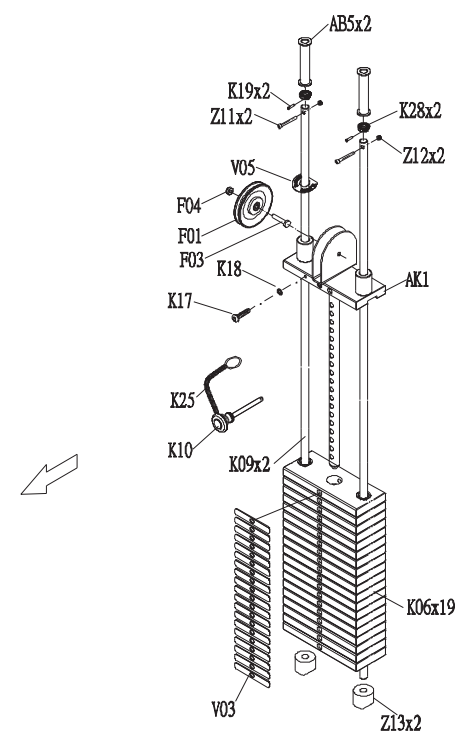

DRAWING NO	
PART NAME	FG Fabricate Set;MS23
PART NO	1000330381 REV B
APPROVE	Ares DATE 20150623

DRAWING NO			
PART NAME	PulleySet;MS24		
PART NO	1000215630	REV	A
APPROVE	Ares	DATE	09/02/13

DRAWING NO			
PART NAME	Handle set;Semi-Assy;MS21		
PART NO	See chart	REV	A
APPROVE	Ares	DATE	06/25/14

Coulour	Part no.
Default	090123
Black Matte	1000320668
Iced Sliver	1000349143

DRAWING NO			
PART NAME	Frame Set;Semi-Assy;MS23KM-G3		
PART NO	See chart	REV	A
APPROVE	Ares	DATE	06/25/14

Coulour	Part no.
Default	097151
Black Matte	1000320669
Iced Sliver	1000349145

DRAWING NO	MS21-SF35		
PART NAME	Rendering;Steel Rope Unassembled;MS21		
PART NO	1000435407	REV	A
APPROVE	Taoyongchun	DATE	12192018