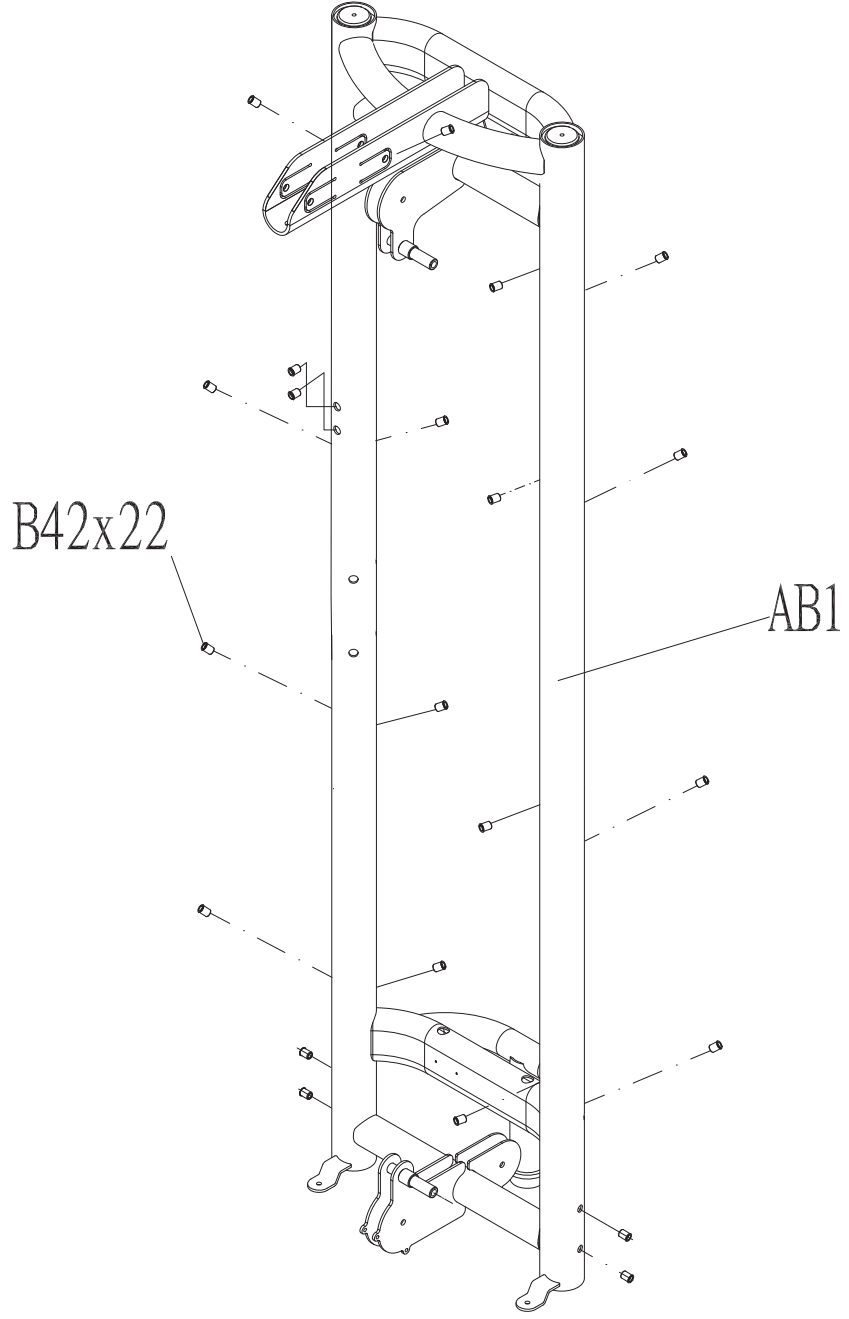

DRAWING NO	
PART NAME	FG Fabricate Set;MS23
PART NO	1000330381 REV B
APPROVE	Ares DATE 20150623

DRAWING NO			
PART NAME	PulleySet;MS24		
PART NO	1000215630	REV	A
APPROVE	Ares	DATE	09/02/13

DRAWING NO			
PART NAME	Handle set;Semi-Assy;MS21		
PART NO	See chart	REV	A
APPROVE	Ares	DATE	06/25/14

Coulour	Part no.
Default	090123
Black Matte	1000320668
Iced Sliver	1000349143

DRAWING NO			
PART NAME	Frame Set;Semi-Assy;MS23KM-G3		
PART NO	See chart	REV	A
APPROVE	Ares	DATE	06/25/14

Coulour	Part no.
Default	097151
Black Matte	1000320669
Iced Sliver	1000349145

DRAWING NO	MS21-SF35		
PART NAME	Rendering;Steel Rope Unassembled;MS21		
PART NO	1000435407	REV	A
APPROVE	Taoyongchun	DATE	12192018