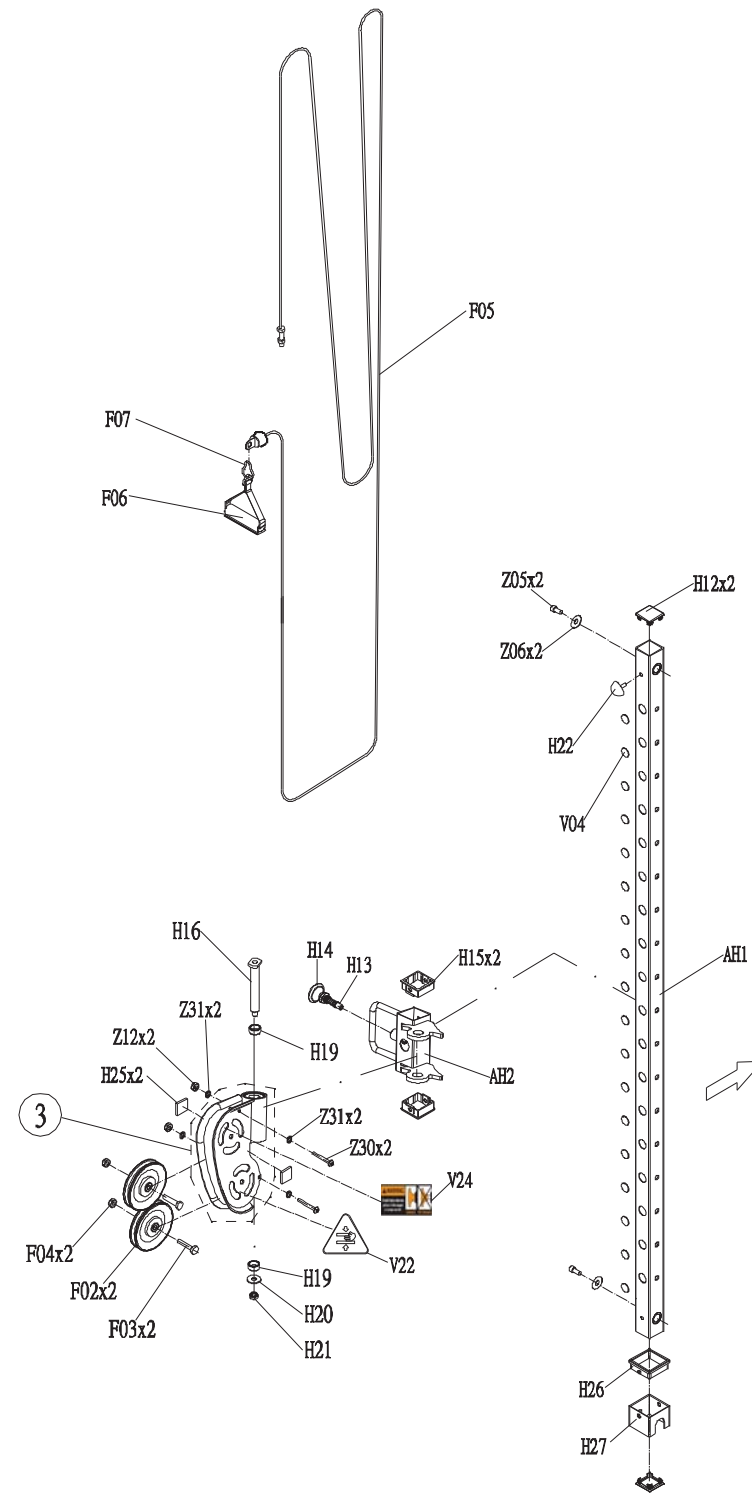

DRAWING NO			
PART NAME	FG Fabricate Set;MS24		
PART NO	1000330384	REV	B
APPROVE	Ares	DATE	20150409

DRAWING NO			
PART NAME	Frame Set;Semi-Assy;MS24KM-G3		
PART NO	See chart	REV	A
APPROVE	Ares	DATE	06/25/14

Coulour	Part no.
Default	097401
Black Matte	1000320866
Iced Sliver	1000349146

DRAWING NO			
PART NAME	PulleySet;MS24		
PART NO	1000215630	REV	A
APPROVE	Ares	DATE	09/02/13

DRAWING NO			
PART NAME	Handle set;Semi-Assy;MS21		
PART NO	See chart	REV	A
APPROVE	Ares	DATE	06/25/14

Coulour	Part no.
Default	090123
Black Matte	1000320668
Iced Sliver	1000349143

DRAWING NO	MS21-SF35		
PART NAME	Rendering;Steel Rope Unassembled;MS21		
PART NO	1000435407	REV	A
APPROVE	Taoyongchun	DATE	12192018