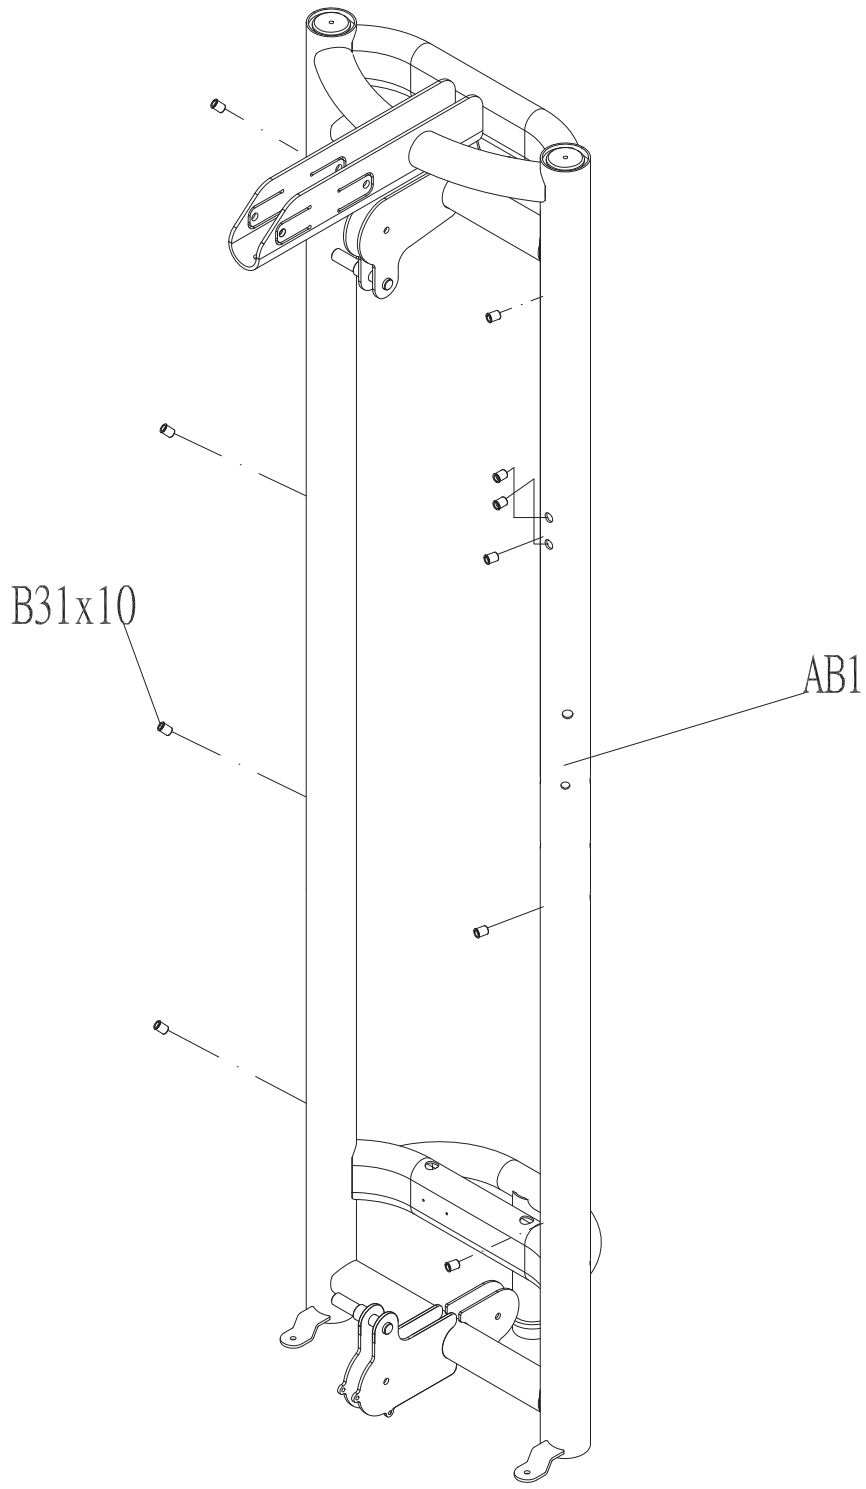

DRAWING NO			
PART NAME	FG Fabricate Set;MS24		
PART NO	1000330384	REV	B
APPROVE	Ares	DATE	20150409

DRAWING NO			
PART NAME	Frame Set;Semi-Assy;MS24KM-G3		
PART NO	See chart	REV	A
APPROVE	Ares	DATE	06/25/14

Coulour	Part no.
Default	097401
Black Matte	1000320866
Iced Sliver	1000349146

DRAWING NO			
PART NAME	PulleySet;MS24		
PART NO	1000215630	REV	A
APPROVE	Ares	DATE	09/02/13

DRAWING NO			
PART NAME	Handle set;Semi-Assy;MS21		
PART NO	See chart	REV	A
APPROVE	Ares	DATE	06/25/14

Coulour	Part no.
Default	090123
Black Matte	1000320668
Iced Sliver	1000349143

DRAWING NO	MS21-SF35		
PART NAME	Rendering;Steel Rope Unassembled;MS21		
PART NO	1000435407	REV	A
APPROVE	Taoyongchun	DATE	12192018