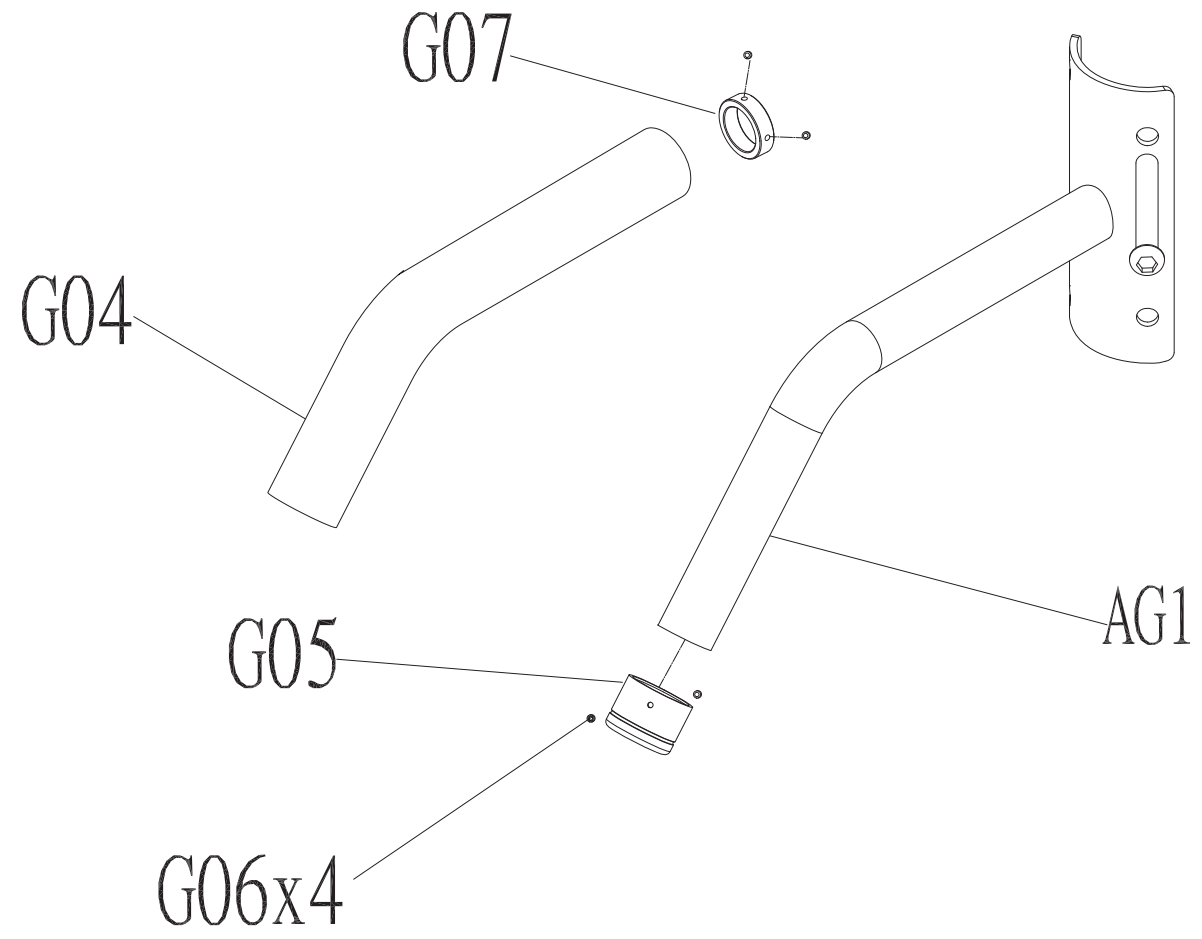

DRAWING NO			
PART NAME	FG Fabricate Set;MS24		
PART NO	1000330384	REV	B
APPROVE	Ares	DATE	20150409

DRAWING NO			
PART NAME	Frame Set;Semi-Assy;MS24KM-G3		
PART NO	See chart	REV	A
APPROVE	Ares	DATE	06/25/14

Coulour	Part no.
Default	097401
Black Matte	1000320866
Iced Sliver	1000349146

DRAWING NO			
PART NAME	PulleySet;MS24		
PART NO	1000215630	REV	A
APPROVE	Ares	DATE	09/02/13

DRAWING NO			
PART NAME	Handle set;Semi-Assy;MS21		
PART NO	See chart	REV	A
APPROVE	Ares	DATE	06/25/14

Coulour	Part no.
Default	090123
Black Matte	1000320668
Iced Sliver	1000349143

DRAWING NO	MS21-SF35		
PART NAME	Rendering;Steel Rope Unassembled;MS21		
PART NO	1000435407	REV	A
APPROVE	Taoyongchun	DATE	12192018