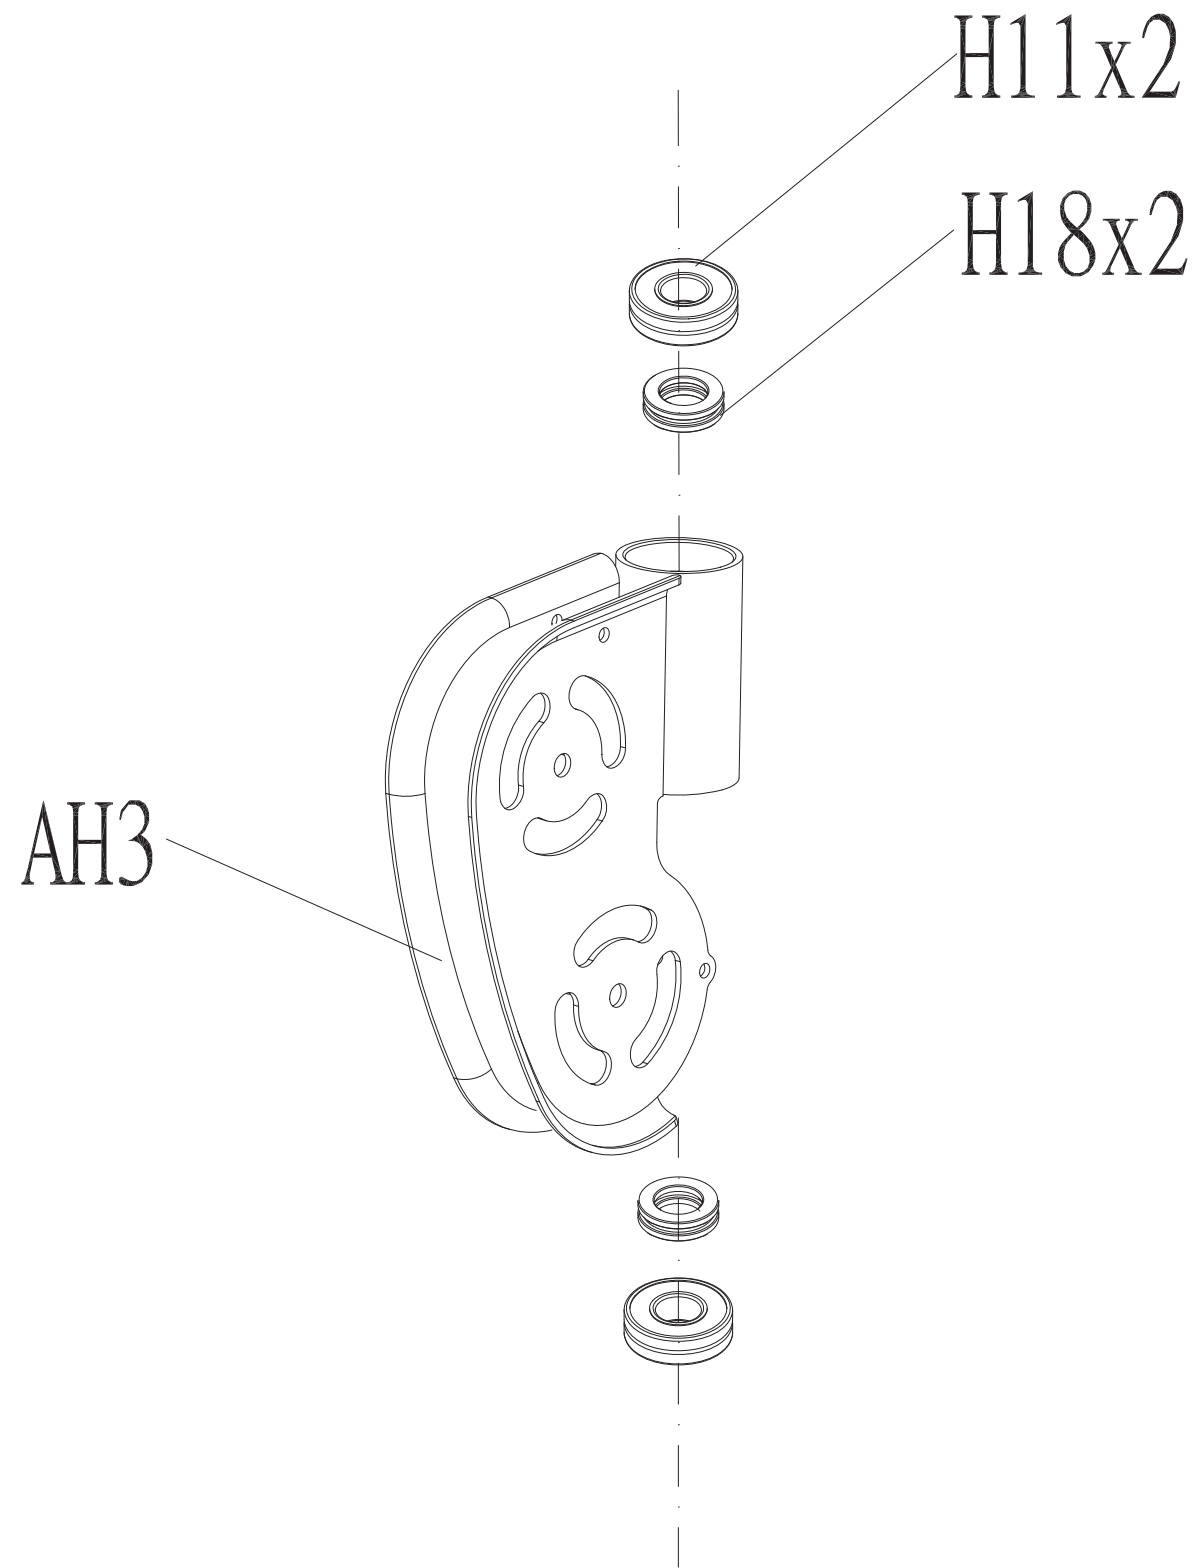

DRAWING NO			
PART NAME	FG Fabricate Set;MS24		
PART NO	1000330384	REV	B
APPROVE	Ares	DATE	20150409

DRAWING NO			
PART NAME	Frame Set;Semi-Assy;MS24KM-G3		
PART NO	See chart	REV	A
APPROVE	Ares	DATE	06/25/14

Coulour	Part no.
Default	097401
Black Matte	1000320866
Iced Sliver	1000349146

DRAWING NO			
PART NAME	PulleySet;MS24		
PART NO	1000215630	REV	A
APPROVE	Ares	DATE	09/02/13

DRAWING NO			
PART NAME	Handle set;Semi-Assy;MS21		
PART NO	See chart	REV	A
APPROVE	Ares	DATE	06/25/14

Coulour	Part no.
Default	090123
Black Matte	1000320668
Iced Sliver	1000349143

DRAWING NO	MS21-SF35		
PART NAME	Rendering;Steel Rope Unassembled;MS21		
PART NO	1000435407	REV	A
APPROVE	Taoyongchun	DATE	12192018