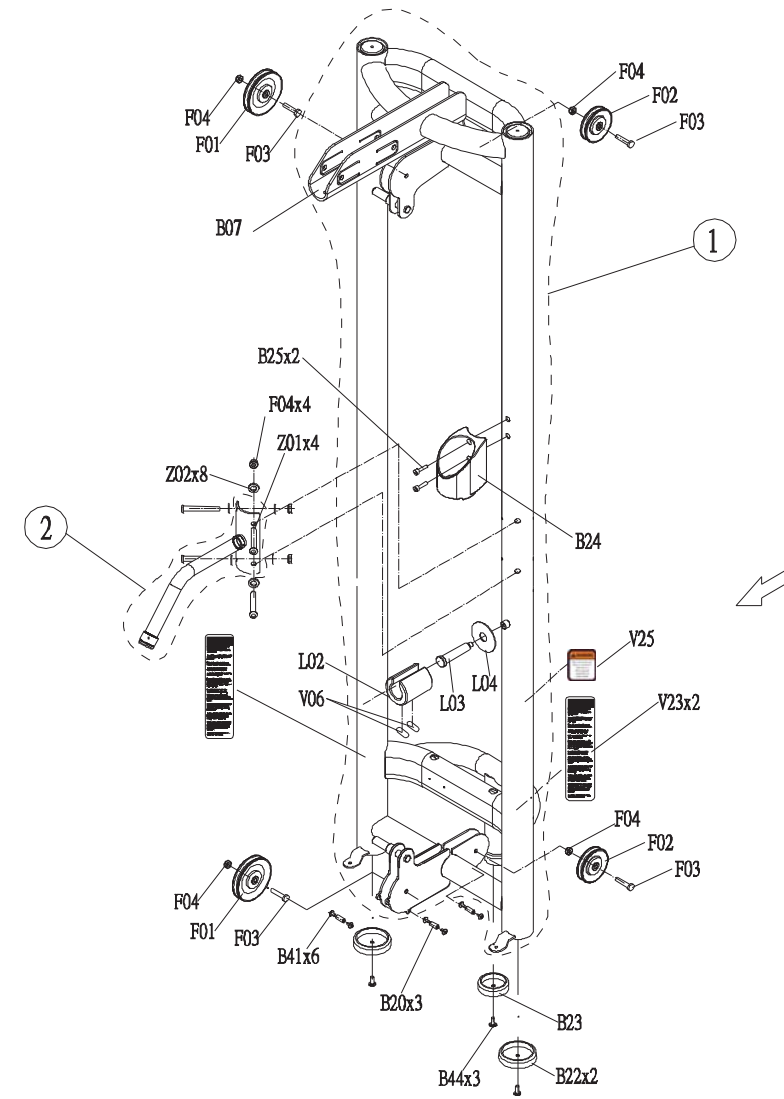

DRAWING NO			
PART NAME	FG Fabricate Set;MS24		
PART NO	1000330384	REV	B
APPROVE	Ares	DATE	20150409

DRAWING NO			
PART NAME	Frame Set;Semi-Assy;MS24KM-G3		
PART NO	See chart	REV	A
APPROVE	Ares	DATE	06/25/14

Coulour	Part no.
Default	097401
Black Matte	1000320866
Iced Sliver	1000349146

DRAWING NO			
PART NAME	PulleySet;MS24		
PART NO	1000215630	REV	A
APPROVE	Ares	DATE	09/02/13

DRAWING NO			
PART NAME	Handle set;Semi-Assy;MS21		
PART NO	See chart	REV	A
APPROVE	Ares	DATE	06/25/14

Coulour	Part no.
Default	090123
Black Matte	1000320668
Iced Sliver	1000349143

DRAWING NO	MS21-SF35		
PART NAME	Rendering;Steel Rope Unassembled;MS21		
PART NO	1000435407	REV	A
APPROVE	Taoyongchun	DATE	12192018