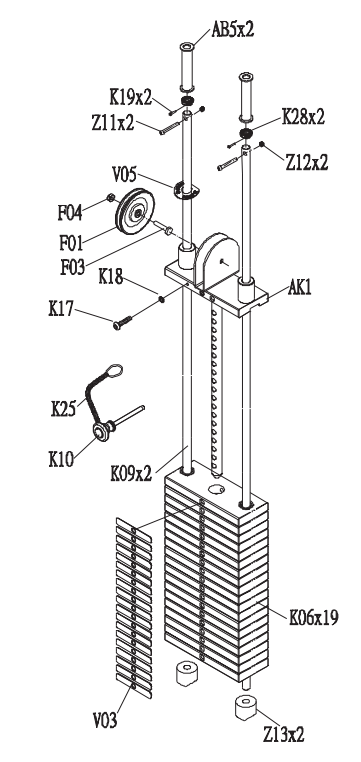

DRAWING NO			
PART NAME	FG Fabricate Set;MS24		
PART NO	1000330384	REV	B
APPROVE	Ares	DATE	20150409

DRAWING NO			
PART NAME	Frame Set;Semi-Assy;MS24KM-G3		
PART NO	See chart	REV	A
APPROVE	Ares	DATE	06/25/14

Coulour	Part no.
Default	097401
Black Matte	1000320866
Iced Sliver	1000349146

DRAWING NO			
PART NAME	PulleySet;MS24		
PART NO	1000215630	REV	A
APPROVE	Ares	DATE	09/02/13

DRAWING NO			
PART NAME	Handle set;Semi-Assy;MS21		
PART NO	See chart	REV	A
APPROVE	Ares	DATE	06/25/14

Coulour	Part no.
Default	090123
Black Matte	1000320668
Iced Sliver	1000349143

DRAWING NO	MS21-SF35		
PART NAME	Rendering;Steel Rope Unassembled;MS21		
PART NO	1000435407	REV	A
APPROVE	Taoyongchun	DATE	12192018