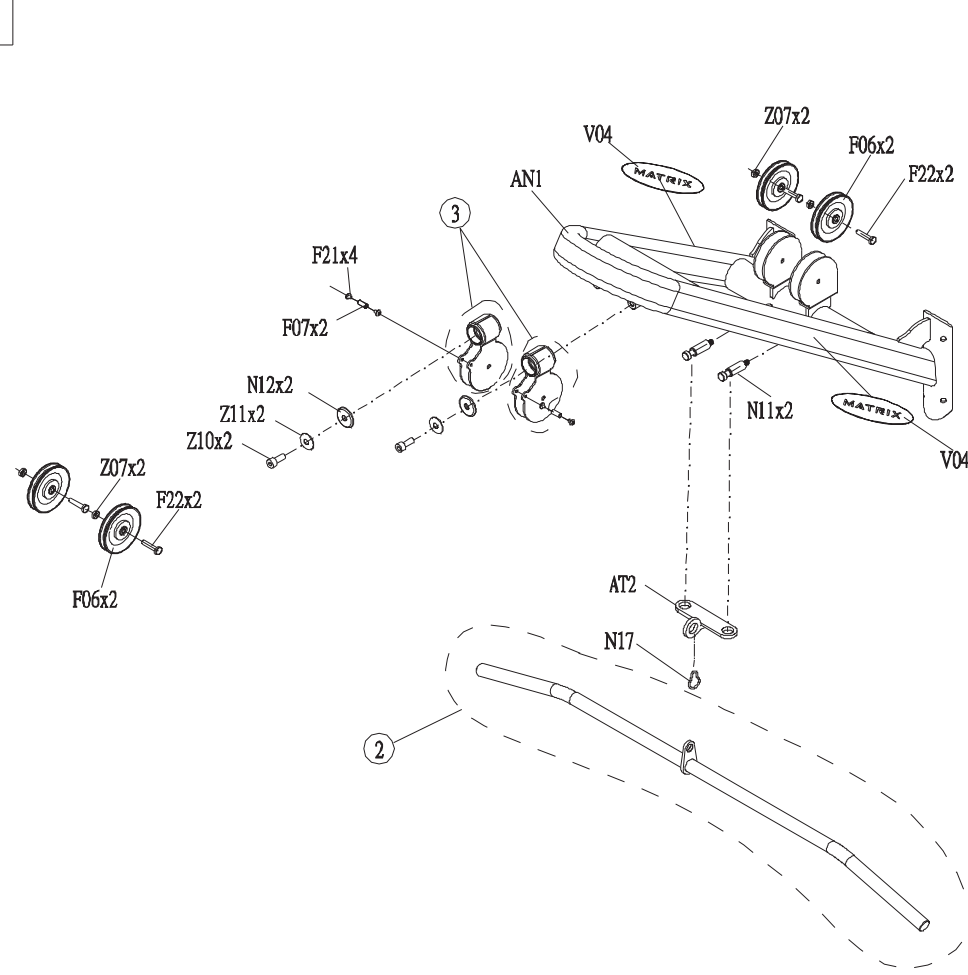

DRAWING NO			
PART NAME	FG Fabricate Set;MS51		
PART NO	1000330387	REV	B
APPROVE	Ares	DATE	20150409

DRAWING NO			
PART NAME	Frame Set;Semi-Assy;MS51KM-G3		
PART NO	See chart	REV	A
APPROVE	Ares	DATE	06/25/14

Coulour	Part no.
Default	097402
Black Matte	1000320869
Iced Sliver	1000349147

DRAWING NO			
PART NAME	ADJ STRETCH SET		
PART NO	089908	REV	A
APPROVE	Ares	DATE	08/20/13

DRAWING NO	
PART NAME	GRIP SET;MS50
PART NO	089910
APPROVE	Ares
DATE	20150409

DRAWING NO			
PART NAME	Movable Pulley Fixing Set;MS53		
PART NO	See chart	REV	A
APPROVE	Ares	DATE	06/25/14

Coulour	Part no.
Default	1000349148
Black Matte	1000320868
Iced Sliver	089905

DRAWING NO	MS51-SF35		
PART NAME	Rendering;Steel Rope Unassembled;MS51		
PART NO	1000435408	REV A	
APPROVE	Taoyongchun		DATE