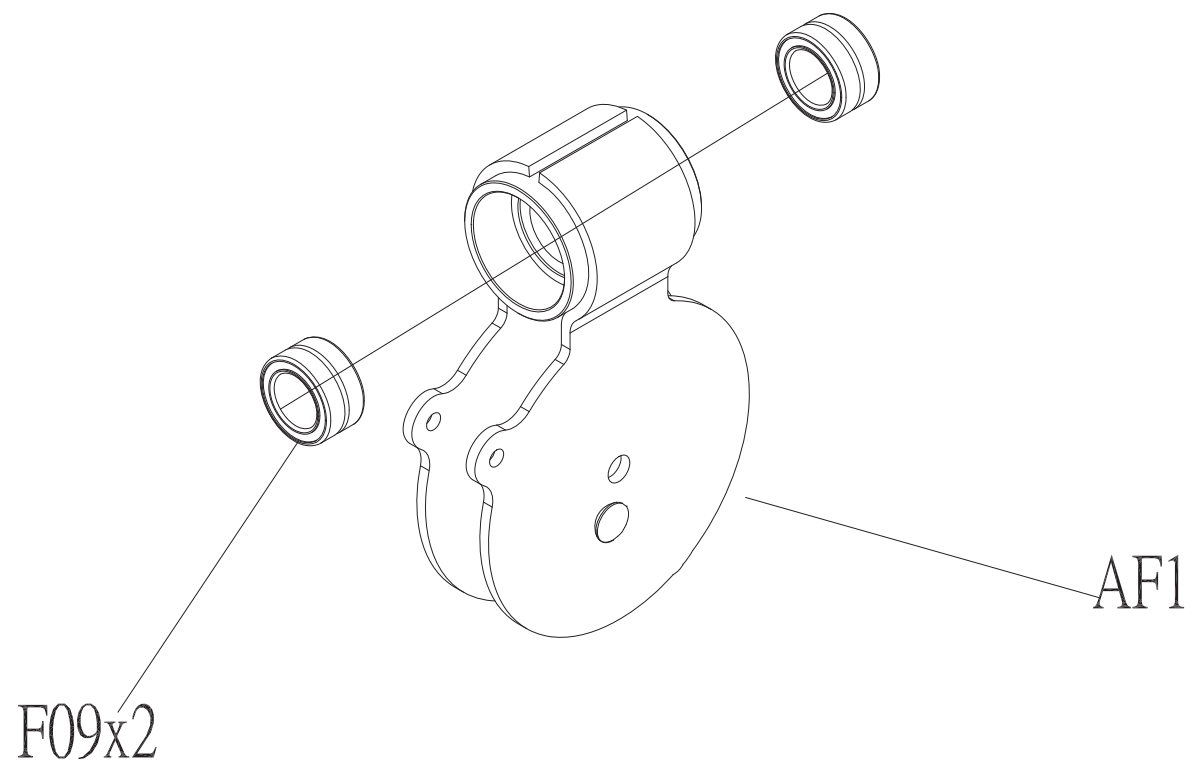

DRAWING NO			
PART NAME	FG Fabricate Set;MS51		
PART NO	1000330387	REV	B
APPROVE	Ares	DATE	20150409

DRAWING NO			
PART NAME	Frame Set;Semi-Assy;MS51KM-G3		
PART NO	See chart	REV	A
APPROVE	Ares	DATE	06/25/14

Coulour	Part no.
Default	097402
Black Matte	1000320869
Iced Sliver	1000349147

DRAWING NO			
PART NAME	ADJ STRETCH SET		
PART NO	089908	REV	A
APPROVE	Ares	DATE	08/20/13

DRAWING NO	
PART NAME	GRIP SET;MS50
PART NO	089910
APPROVE	Ares
DATE	20150409

DRAWING NO			
PART NAME	Movable Pulley Fixing Set;MS53		
PART NO	See chart	REV	A
APPROVE	Ares	DATE	06/25/14

Coulour	Part no.
Default	1000349148
Black Matte	1000320868
Iced Sliver	089905

DRAWING NO	MS51-SF35		
PART NAME	Rendering;Steel Rope Unassembled;MS51		
PART NO	1000435408	REV A	
APPROVE	Taoyongchun		DATE