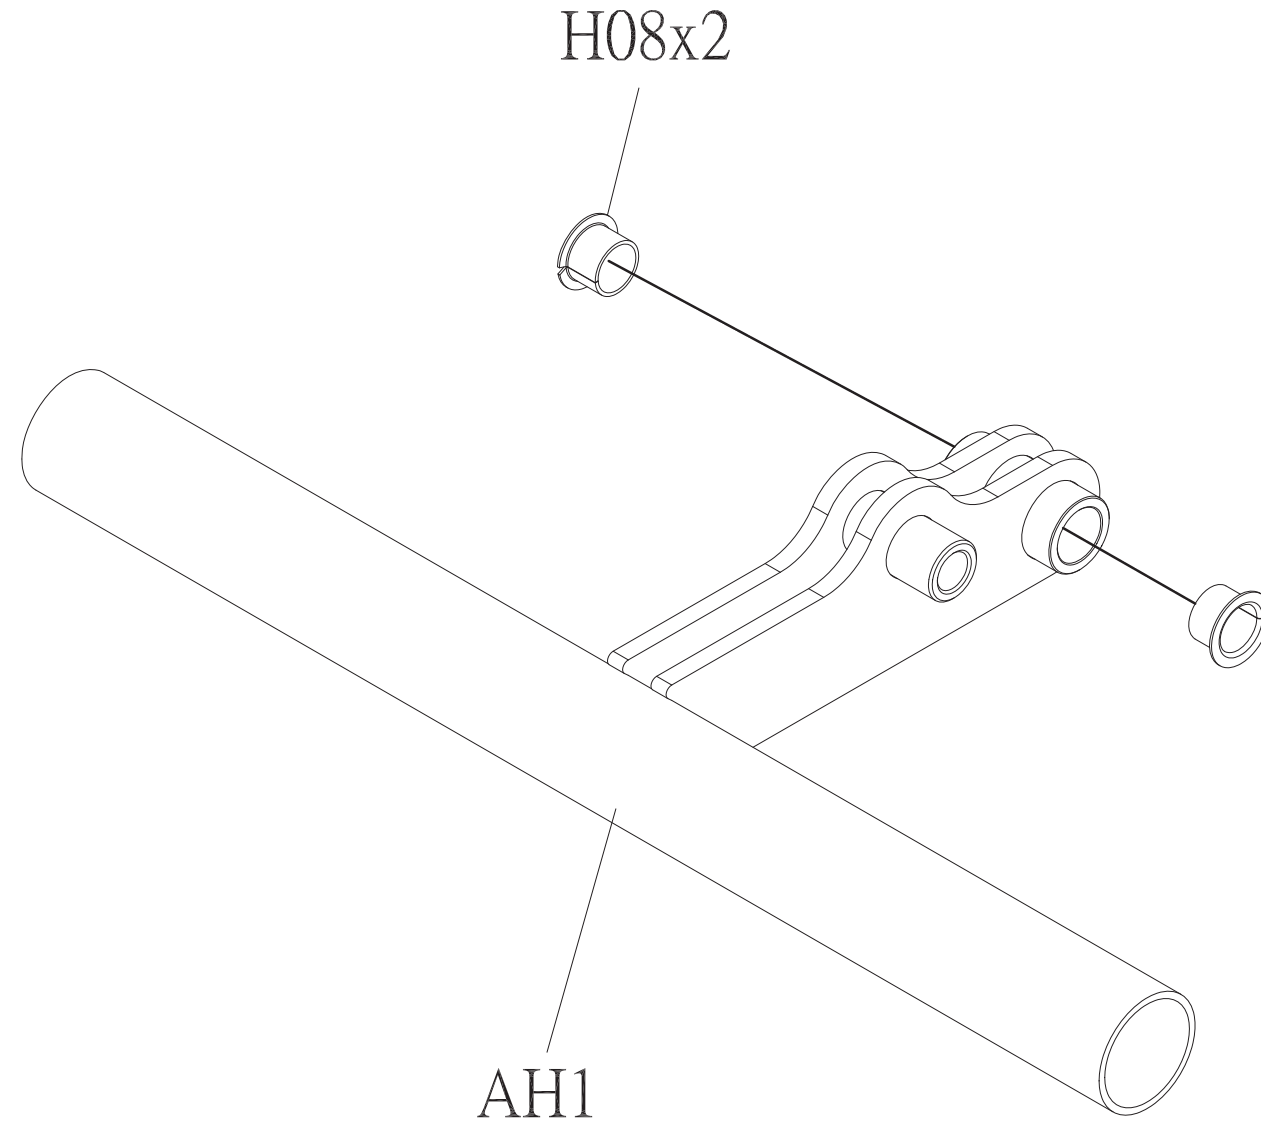

DRAWING NO			
PART NAME	FG Fabricate Set;MS51		
PART NO	1000330387	REV	B
APPROVE	Ares	DATE	20150409

DRAWING NO			
PART NAME	Frame Set;Semi-Assy;MS51KM-G3		
PART NO	See chart	REV	A
APPROVE	Ares	DATE	06/25/14

Coulour	Part no.
Default	097402
Black Matte	1000320869
Iced Sliver	1000349147

DRAWING NO			
PART NAME	ADJ STRETCH SET		
PART NO	089908	REV	A
APPROVE	Ares	DATE	08/20/13

DRAWING NO	
PART NAME	GRIP SET;MS50
PART NO	089910
APPROVE	Ares
DATE	20150409

DRAWING NO			
PART NAME	Movable Pulley Fixing Set;MS53		
PART NO	See chart	REV	A
APPROVE	Ares	DATE	06/25/14

Coulour	Part no.
Default	1000349148
Black Matte	1000320868
Iced Sliver	089905

DRAWING NO	MS51-SF35		
PART NAME	Rendering;Steel Rope Unassembled;MS51		
PART NO	1000435408	REV A	
APPROVE	Taoyongchun		DATE