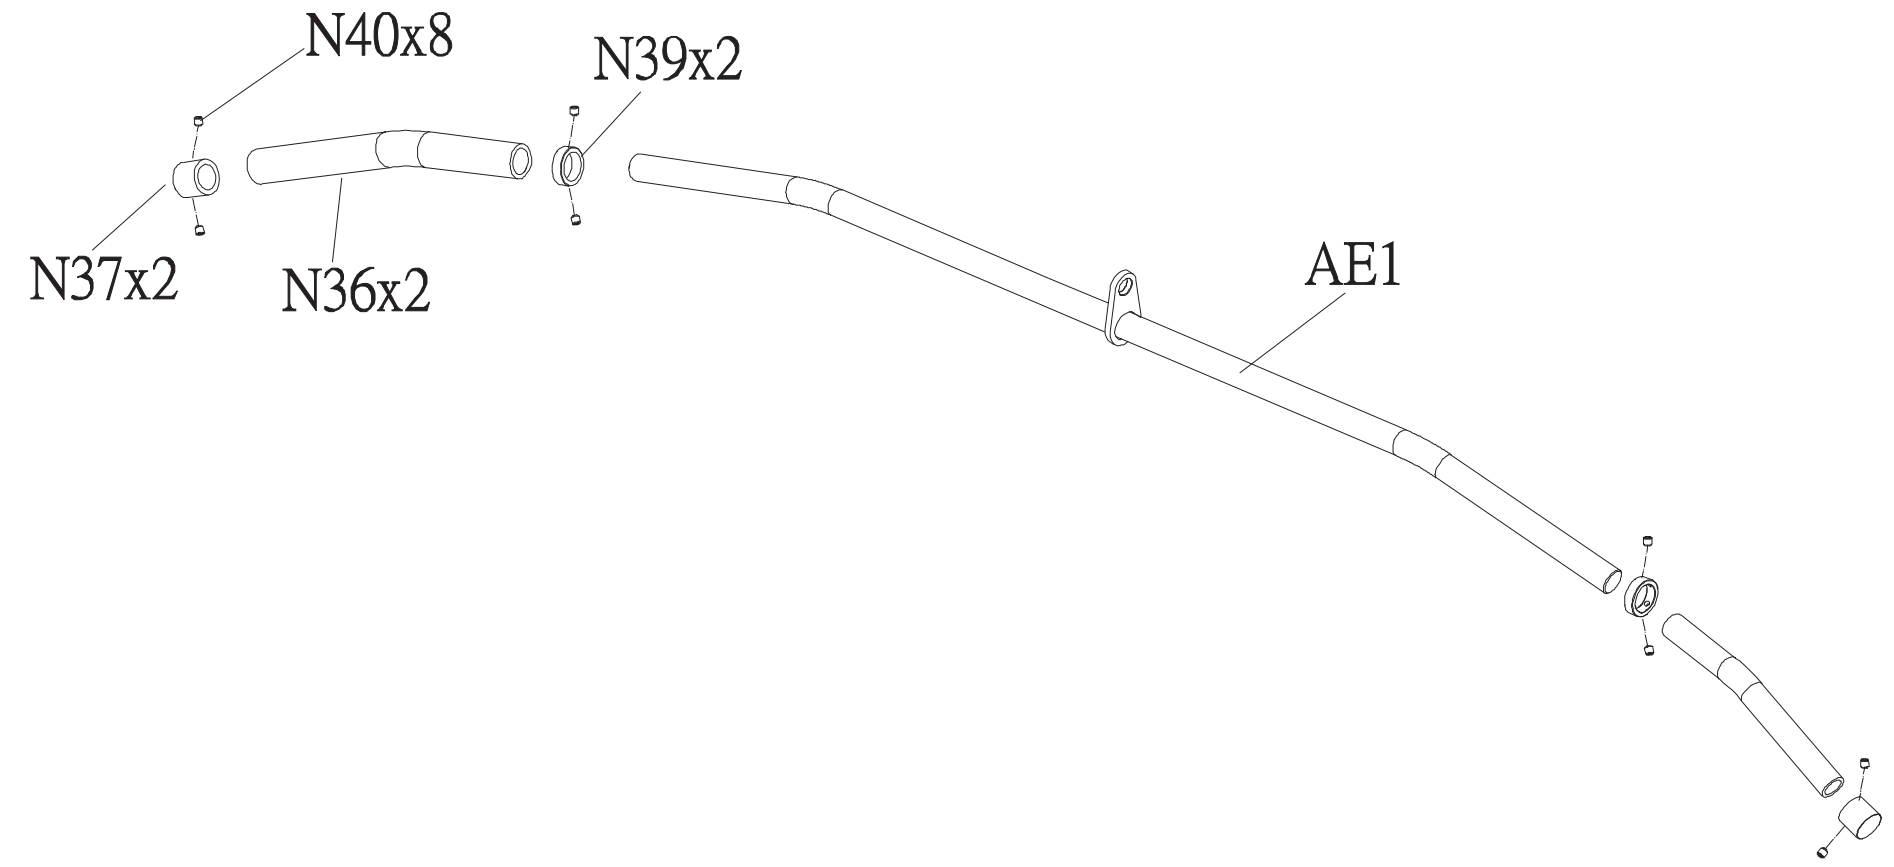

DRAWING NO			
PART NAME	FG Fabricate Set;MS51		
PART NO	1000330387	REV	B
APPROVE	Ares	DATE	20150409

DRAWING NO			
PART NAME	Frame Set;Semi-Assy;MS51KM-G3		
PART NO	See chart	REV	A
APPROVE	Ares	DATE	06/25/14

Coulour	Part no.
Default	097402
Black Matte	1000320869
Iced Sliver	1000349147

DRAWING NO			
PART NAME	ADJ STRETCH SET		
PART NO	089908	REV	A
APPROVE	Ares	DATE	08/20/13

DRAWING NO	
PART NAME	GRIP SET;MS50
PART NO	089910
APPROVE	Ares
DATE	20150409

DRAWING NO			
PART NAME	Movable Pulley Fixing Set;MS53		
PART NO	See chart	REV	A
APPROVE	Ares	DATE	06/25/14

Coulour	Part no.
Default	1000349148
Black Matte	1000320868
Iced Sliver	089905

DRAWING NO	MS51-SF35		
PART NAME	Rendering;Steel Rope Unassembled;MS51		
PART NO	1000435408	REV A	
APPROVE	Taoyongchun		DATE