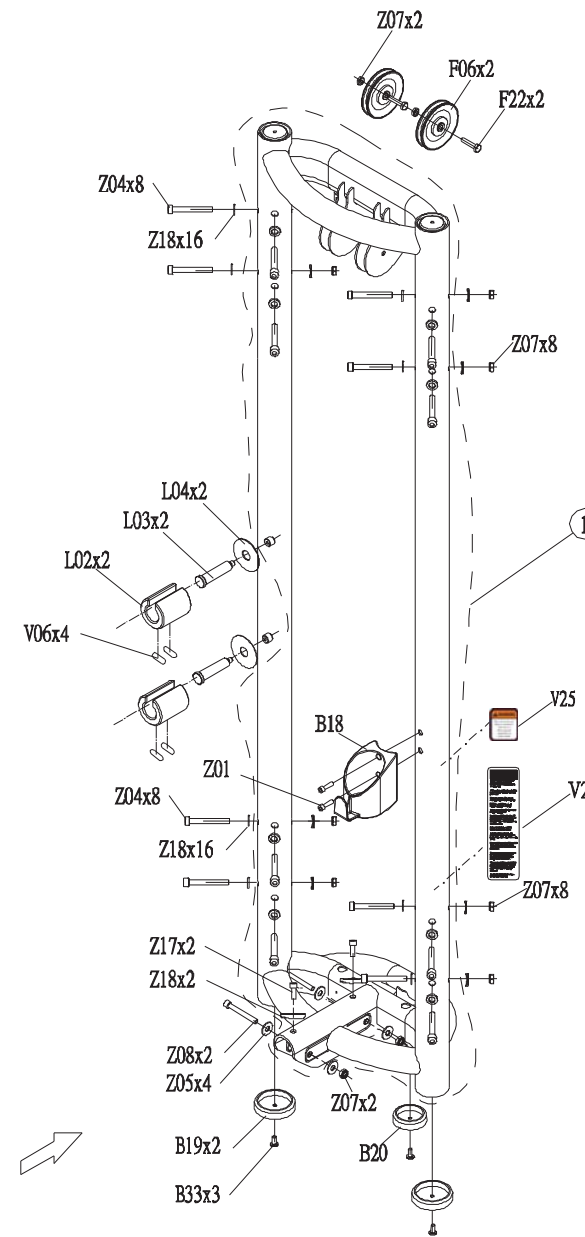

DRAWING NO			
PART NAME	FG Fabricate Set;MS51		
PART NO	1000330387	REV	B
APPROVE	Ares	DATE	20150409

DRAWING NO			
PART NAME	Frame Set;Semi-Assy;MS51KM-G3		
PART NO	See chart	REV	A
APPROVE	Ares	DATE	06/25/14

Coulour	Part no.
Default	097402
Black Matte	1000320869
Iced Sliver	1000349147

DRAWING NO			
PART NAME	ADJ STRETCH SET		
PART NO	089908	REV	A
APPROVE	Ares	DATE	08/20/13

DRAWING NO	
PART NAME	GRIP SET;MS50
PART NO	089910
APPROVE	Ares
DATE	20150409

DRAWING NO			
PART NAME	Movable Pulley Fixing Set;MS53		
PART NO	See chart	REV	A
APPROVE	Ares	DATE	06/25/14

Coulour	Part no.
Default	1000349148
Black Matte	1000320868
Iced Sliver	089905

DRAWING NO	MS51-SF35		
PART NAME	Rendering;Steel Rope Unassembled;MS51		
PART NO	1000435408	REV A	
APPROVE	Taoyongchun		DATE