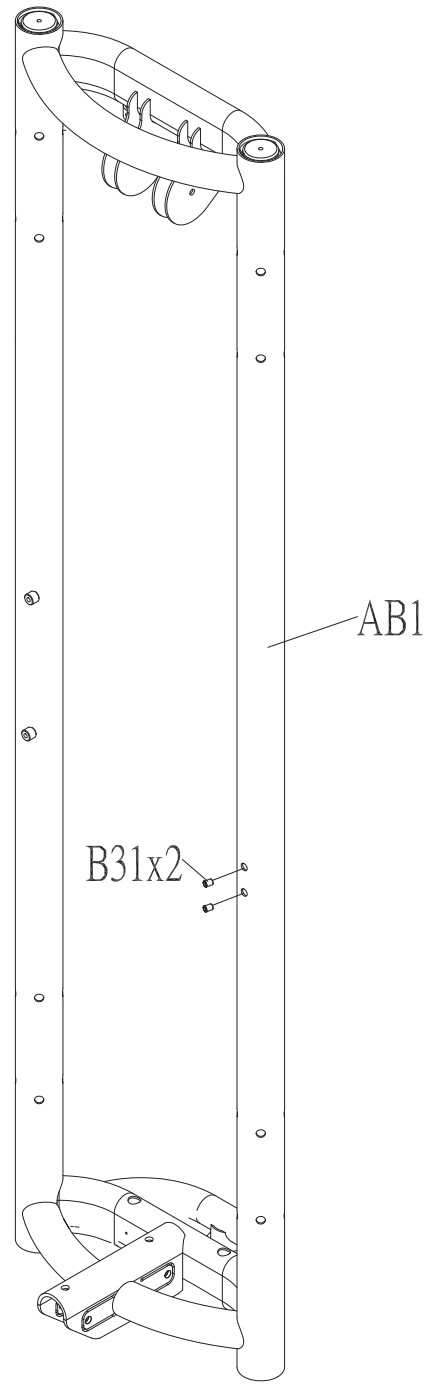

DRAWING NO			
PART NAME	FG Fabricate Set;MS51		
PART NO	1000330387	REV	B
APPROVE	Ares	DATE	20150409

DRAWING NO			
PART NAME	Frame Set;Semi-Assy;MS51KM-G3		
PART NO	See chart	REV	A
APPROVE	Ares	DATE	06/25/14

Coulour	Part no.
Default	097402
Black Matte	1000320869
Iced Sliver	1000349147

DRAWING NO			
PART NAME	ADJ STRETCH SET		
PART NO	089908	REV	A
APPROVE	Ares	DATE	08/20/13

DRAWING NO	
PART NAME	GRIP SET;MS50
PART NO	089910
APPROVE	Ares
DATE	20150409

DRAWING NO			
PART NAME	Movable Pulley Fixing Set;MS53		
PART NO	See chart	REV	A
APPROVE	Ares	DATE	06/25/14

Coulour	Part no.
Default	1000349148
Black Matte	1000320868
Iced Sliver	089905

DRAWING NO	MS51-SF35		
PART NAME	Rendering;Steel Rope Unassembled;MS51		
PART NO	1000435408	REV A	
APPROVE	Taoyongchun		DATE