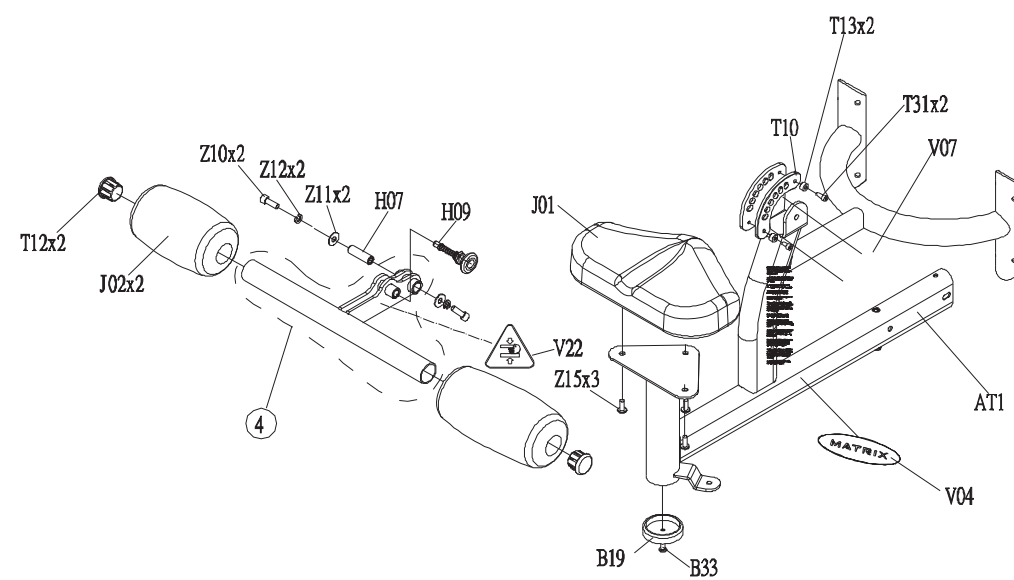

DRAWING NO			
PART NAME	FG Fabricate Set;MS51		
PART NO	1000330387	REV	B
APPROVE	Ares	DATE	20150409

DRAWING NO			
PART NAME	Frame Set;Semi-Assy;MS51KM-G3		
PART NO	See chart	REV	A
APPROVE	Ares	DATE	06/25/14

Coulour	Part no.
Default	097402
Black Matte	1000320869
Iced Sliver	1000349147

DRAWING NO			
PART NAME	ADJ STRETCH SET		
PART NO	089908	REV	A
APPROVE	Ares	DATE	08/20/13

DRAWING NO	
PART NAME	GRIP SET;MS50
PART NO	089910
APPROVE	Ares
DATE	20150409

DRAWING NO			
PART NAME	Movable Pulley Fixing Set;MS53		
PART NO	See chart	REV	A
APPROVE	Ares	DATE	06/25/14

Coulour	Part no.
Default	1000349148
Black Matte	1000320868
Iced Sliver	089905

DRAWING NO	MS51-SF35		
PART NAME	Rendering;Steel Rope Unassembled;MS51		
PART NO	1000435408	REV A	
APPROVE	Taoyongchun		DATE