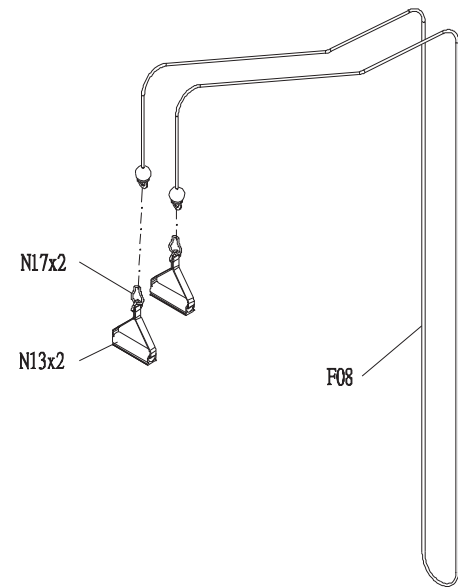

DRAWING NO			
PART NAME	FG Fabricate Set;MS51		
PART NO	1000330387	REV	B
APPROVE	Ares	DATE	20150409

DRAWING NO			
PART NAME	Frame Set;Semi-Assy;MS51KM-G3		
PART NO	See chart	REV	A
APPROVE	Ares	DATE	06/25/14

Coulour	Part no.
Default	097402
Black Matte	1000320869
Iced Sliver	1000349147

DRAWING NO			
PART NAME	ADJ STRETCH SET		
PART NO	089908	REV	A
APPROVE	Ares	DATE	08/20/13

DRAWING NO	
PART NAME	GRIP SET;MS50
PART NO	089910
APPROVE	Ares
DATE	20150409

DRAWING NO			
PART NAME	Movable Pulley Fixing Set;MS53		
PART NO	See chart	REV	A
APPROVE	Ares	DATE	06/25/14

Coulour	Part no.
Default	1000349148
Black Matte	1000320868
Iced Sliver	089905

DRAWING NO	MS51-SF35		
PART NAME	Rendering;Steel Rope Unassembled;MS51		
PART NO	1000435408	REV A	
APPROVE	Taoyongchun		DATE