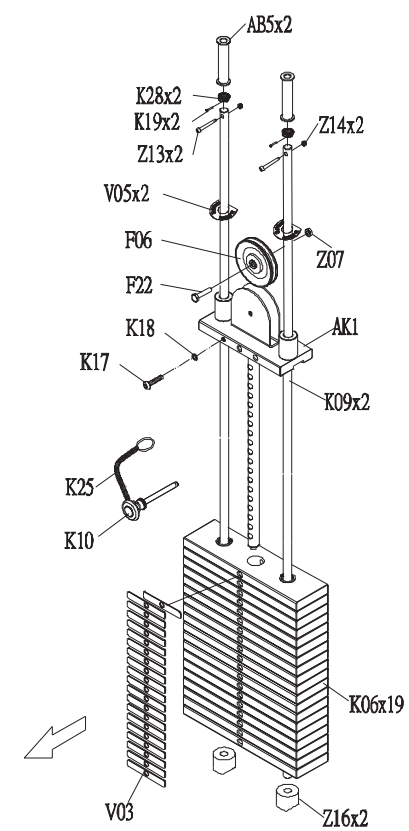

DRAWING NO			
PART NAME	FG Fabricate Set;MS51		
PART NO	1000330387	REV	B
APPROVE	Ares	DATE	20150409

DRAWING NO			
PART NAME	Frame Set;Semi-Assy;MS51KM-G3		
PART NO	See chart	REV	A
APPROVE	Ares	DATE	06/25/14

Coulour	Part no.
Default	097402
Black Matte	1000320869
Iced Sliver	1000349147

DRAWING NO			
PART NAME	ADJ STRETCH SET		
PART NO	089908	REV	A
APPROVE	Ares	DATE	08/20/13

DRAWING NO	
PART NAME	GRIP SET;MS50
PART NO	089910
APPROVE	Ares
DATE	20150409

DRAWING NO			
PART NAME	Movable Pulley Fixing Set;MS53		
PART NO	See chart	REV	A
APPROVE	Ares	DATE	06/25/14

Coulour	Part no.
Default	1000349148
Black Matte	1000320868
Iced Sliver	089905

DRAWING NO	MS51-SF35		
PART NAME	Rendering;Steel Rope Unassembled;MS51		
PART NO	1000435408	REV A	
APPROVE	Taoyongchun		DATE