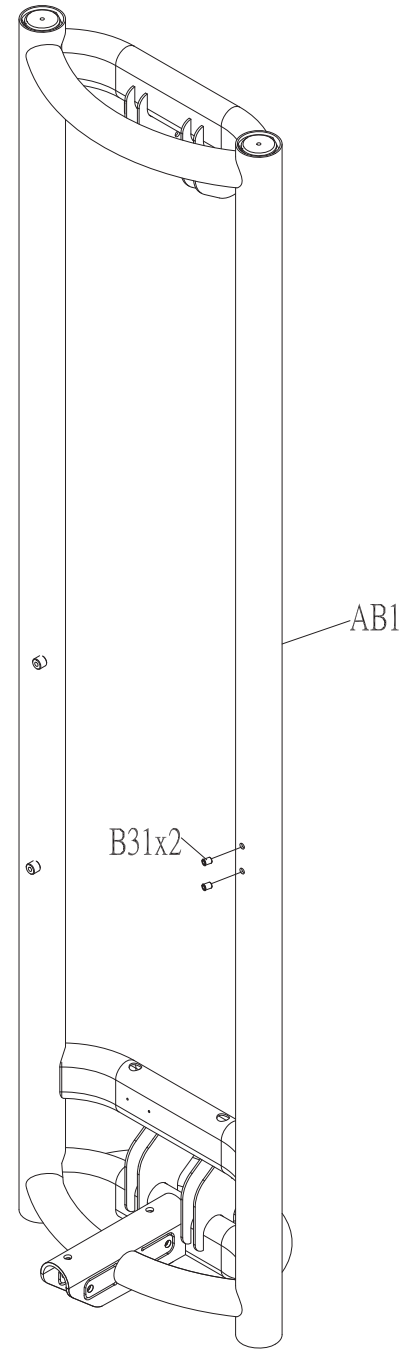

DRAWING NO			
PART NAME	Frame Set;Semi-Assy;MS53KM-G3		
PART NO	See chart	REV	A
APPROVE	Ares	DATE	06/25/14

Coulour	Part no.
Default	097477
Black Matte	1000320871
Iced Sliver	1000349150

DRAWING NO			
PART NAME	Movable Pulley Fixing Set;MS53		
PART NO	See chart	REV	A
APPROVE	Ares	DATE	06/25/14

Coulour	Part no.
Default	1000349148
Black Matte	1000320868
Iced Sliver	089905

DRAWING NO	MS53-SF35		
PART NAME	Rendering;Steel Rope Unassembled;MS53		
PART NO	1000435410	REV	A
APPROVE	Taoyongchun	DATE	12192018