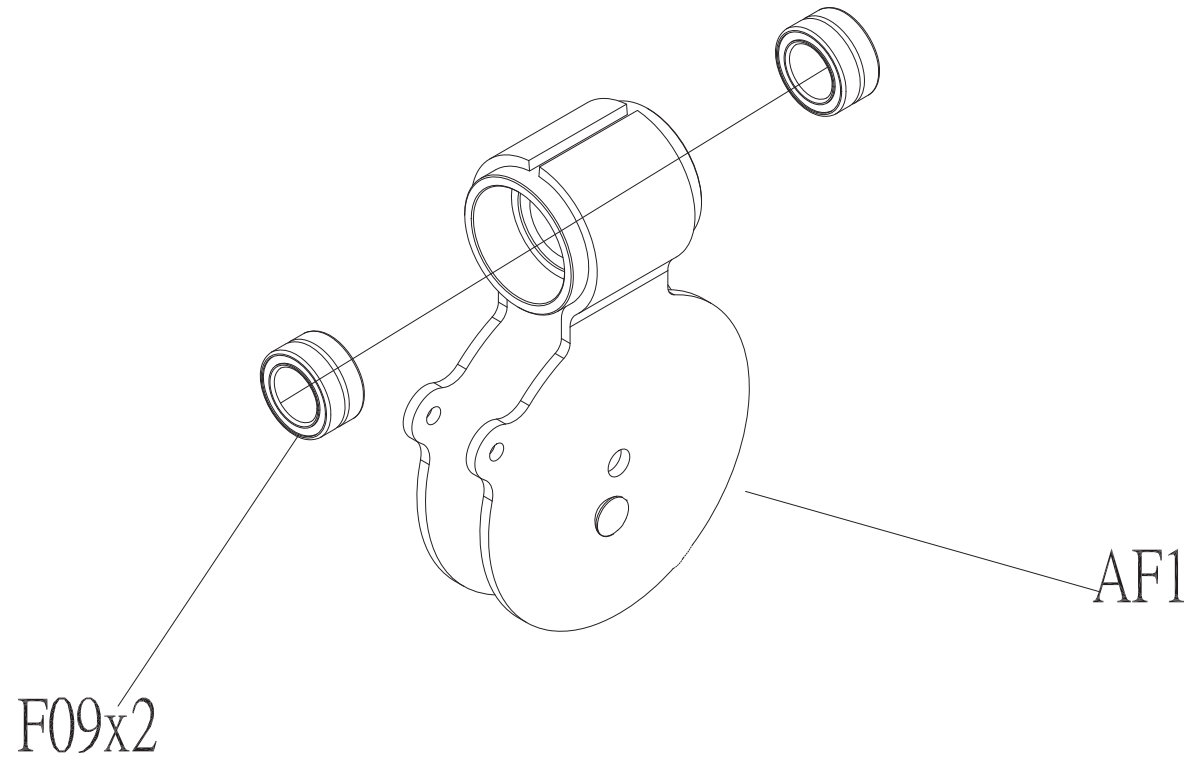

DRAWING NO			
PART NAME	Frame Set;Semi-Assy;MS53KM-G3		
PART NO	See chart	REV	A
APPROVE	Ares	DATE	06/25/14

Coulour	Part no.
Default	097477
Black Matte	1000320871
Iced Sliver	1000349150

DRAWING NO			
PART NAME	Movable Pulley Fixing Set;MS53		
PART NO	See chart	REV	A
APPROVE	Ares	DATE	06/25/14

Coulour	Part no.
Default	1000349148
Black Matte	1000320868
Iced Sliver	089905

DRAWING NO	MS53-SF35		
PART NAME	Rendering;Steel Rope Unassembled;MS53		
PART NO	1000435410	REV	A
APPROVE	Taoyongchun	DATE	12192018