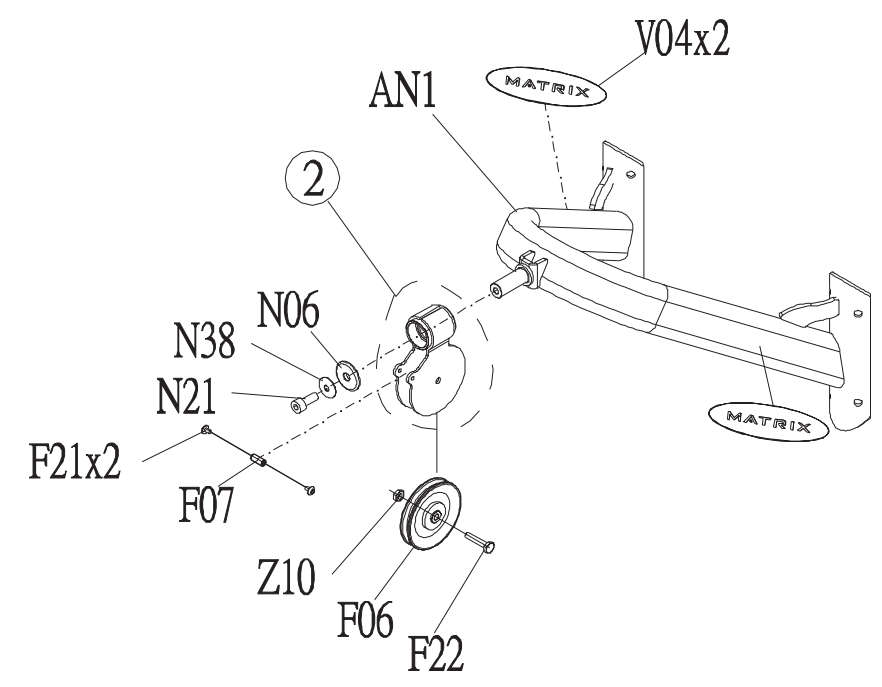

DRAWING NO			
PART NAME	FG Fabricate Set;MS52		
PART NO	1000330389	REV	B
APPROVE	Ares	DATE	20150409

DRAWING NO			
PART NAME	Frame Set;Semi-Assy;MS52KM-G3		
PART NO	See chart	REV	A
APPROVE	Ares	DATE	06/25/14

Coulour	Part no.
Default	097478
Black Matte	1000320870
Iced Sliver	1000349149

DRAWING NO			
PART NAME	Movable Pulley Fixing Set;MS53		
PART NO	See chart	REV	A
APPROVE	Ares	DATE	06/25/14

Coulour	Part no.
Default	1000349148
Black Matte	1000320868
Iced Sliver	089905

DRAWING NO	MS52-SF35		
PART NAME	Rendering;Steel Rope Unassembled;MS52		
PART NO	1000435409		REV A
APPROVE	Taoyongchun	DATE	12192018