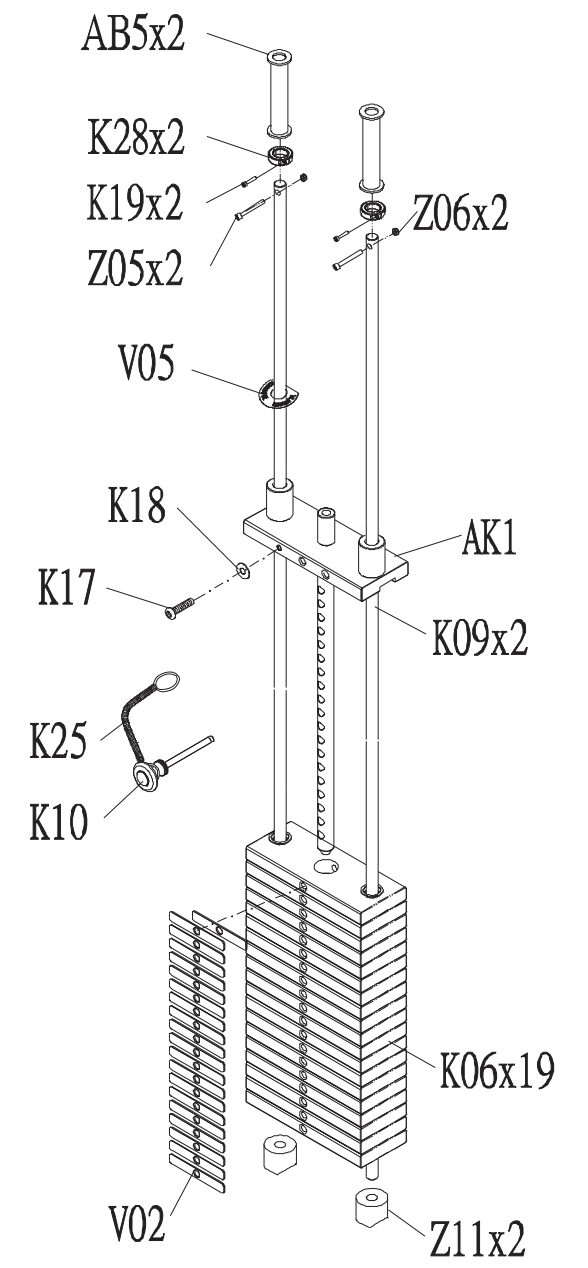

DRAWING NO			
PART NAME	FG Fabricate Set;MS52		
PART NO	1000330389	REV	B
APPROVE	Ares	DATE	20150409

DRAWING NO			
PART NAME	Frame Set;Semi-Assy;MS52KM-G3		
PART NO	See chart	REV	A
APPROVE	Ares	DATE	06/25/14

Coulour	Part no.
Default	097478
Black Matte	1000320870
Iced Sliver	1000349149

DRAWING NO			
PART NAME	Movable Pulley Fixing Set;MS53		
PART NO	See chart	REV	A
APPROVE	Ares	DATE	06/25/14

Coulour	Part no.
Default	1000349148
Black Matte	1000320868
Iced Sliver	089905

DRAWING NO	MS52-SF35		
PART NAME	Rendering;Steel Rope Unassembled;MS52		
PART NO	1000435409		REV A
APPROVE	Taoyongchun	DATE	12192018