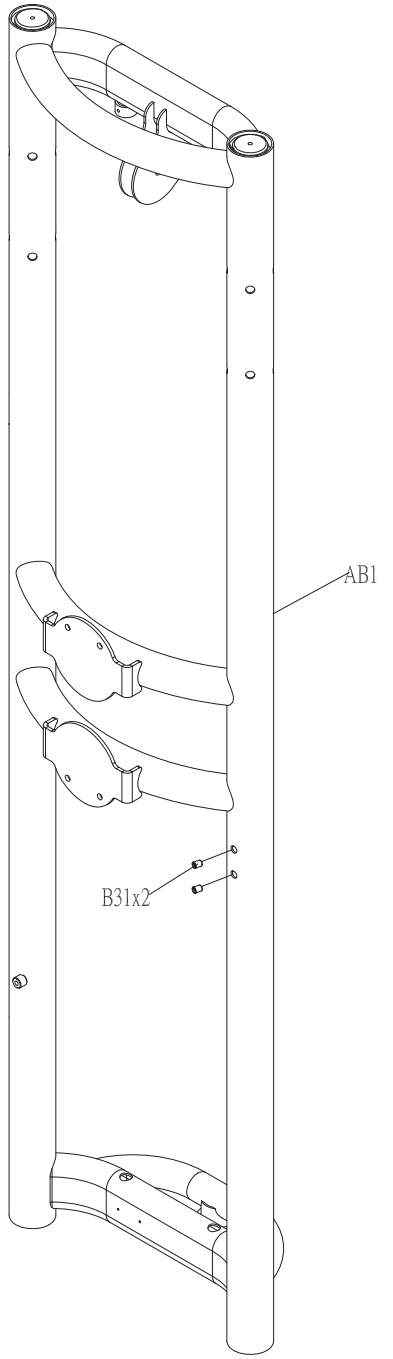

DRAWING NO			
PART NAME	FG Fabricate Set;MS52		
PART NO	1000330389	REV	B
APPROVE	Ares	DATE	20150409

DRAWING NO			
PART NAME	Frame Set;Semi-Assy;MS52KM-G3		
PART NO	See chart	REV	A
APPROVE	Ares	DATE	06/25/14

Coulour	Part no.
Default	097478
Black Matte	1000320870
Iced Sliver	1000349149

DRAWING NO			
PART NAME	Movable Pulley Fixing Set;MS53		
PART NO	See chart	REV	A
APPROVE	Ares	DATE	06/25/14

Coulour	Part no.
Default	1000349148
Black Matte	1000320868
Iced Sliver	089905

DRAWING NO	MS52-SF35		
PART NAME	Rendering;Steel Rope Unassembled;MS52		
PART NO	1000435409		REV A
APPROVE	Taoyongchun	DATE	12192018