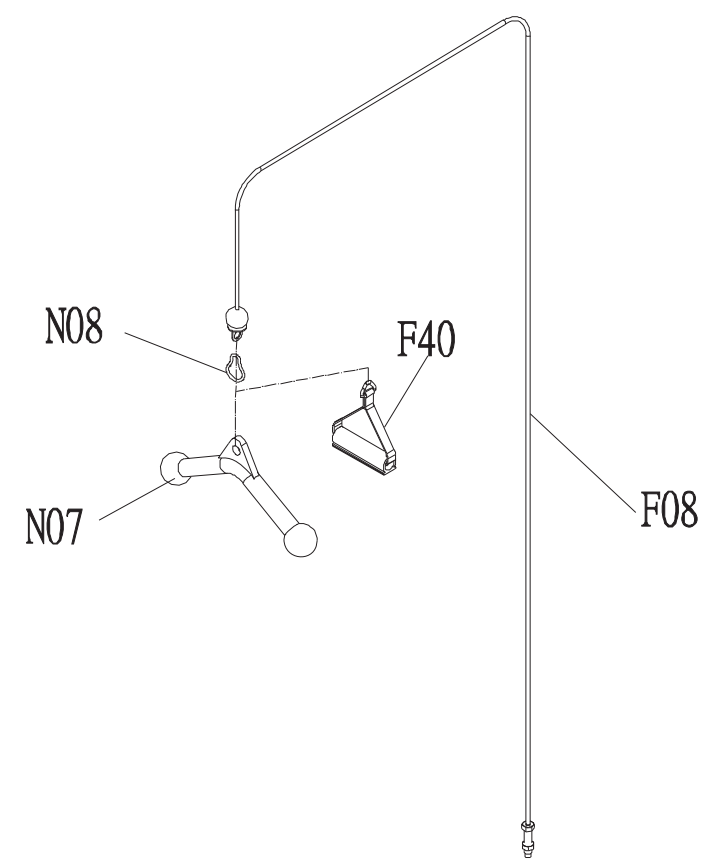

DRAWING NO			
PART NAME	FG Fabricate Set;MS52		
PART NO	1000330389	REV	B
APPROVE	Ares	DATE	20150409

DRAWING NO			
PART NAME	Frame Set;Semi-Assy;MS52KM-G3		
PART NO	See chart	REV	A
APPROVE	Ares	DATE	06/25/14

Coulour	Part no.
Default	097478
Black Matte	1000320870
Iced Sliver	1000349149

DRAWING NO			
PART NAME	Movable Pulley Fixing Set;MS53		
PART NO	See chart	REV	A
APPROVE	Ares	DATE	06/25/14

Coulour	Part no.
Default	1000349148
Black Matte	1000320868
Iced Sliver	089905

DRAWING NO	MS52-SF35		
PART NAME	Rendering;Steel Rope Unassembled;MS52		
PART NO	1000435409		REV A
APPROVE	Taoyongchun	DATE	12192018