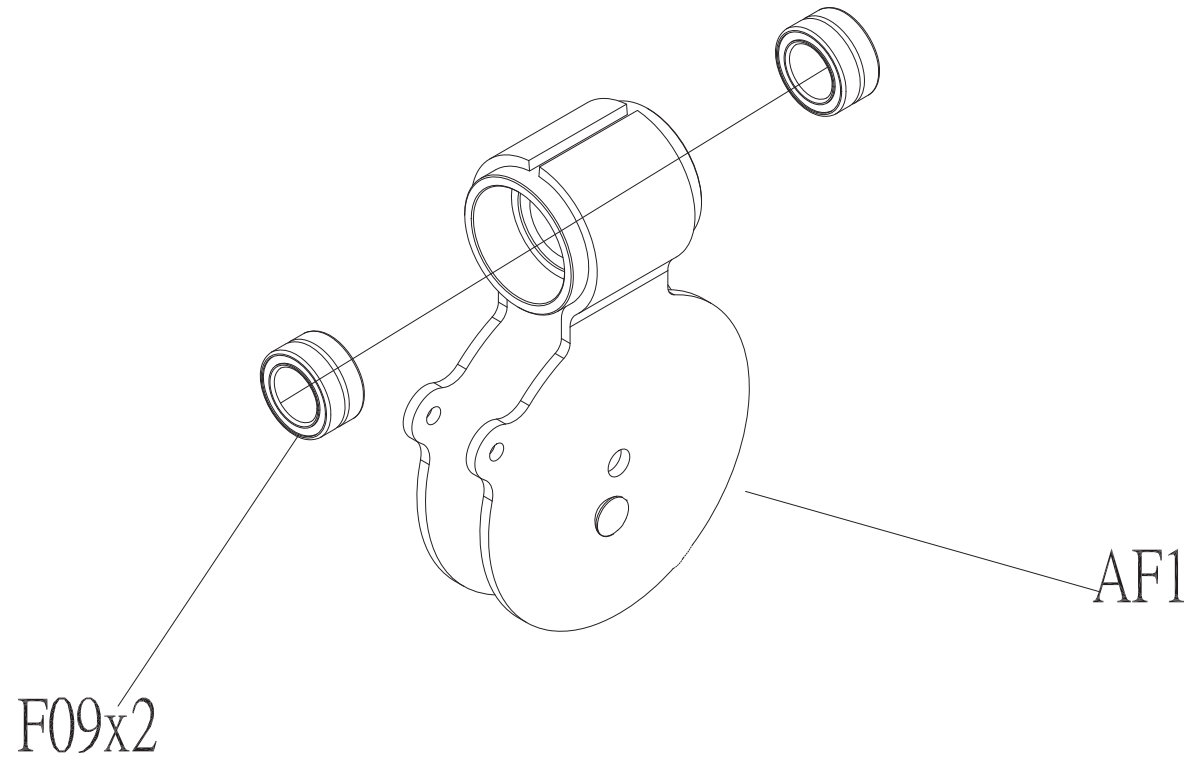

DRAWING NO			
PART NAME	FG Fabricate Set;MS52		
PART NO	1000330389	REV	B
APPROVE	Ares	DATE	20150409

DRAWING NO			
PART NAME	Frame Set;Semi-Assy;MS52KM-G3		
PART NO	See chart	REV	A
APPROVE	Ares	DATE	06/25/14

Coulour	Part no.
Default	097478
Black Matte	1000320870
Iced Sliver	1000349149

DRAWING NO			
PART NAME	Movable Pulley Fixing Set;MS53		
PART NO	See chart	REV	A
APPROVE	Ares	DATE	06/25/14

Coulour	Part no.
Default	1000349148
Black Matte	1000320868
Iced Sliver	089905

DRAWING NO	MS52-SF35		
PART NAME	Rendering;Steel Rope Unassembled;MS52		
PART NO	1000435409		REV A
APPROVE	Taoyongchun	DATE	12192018