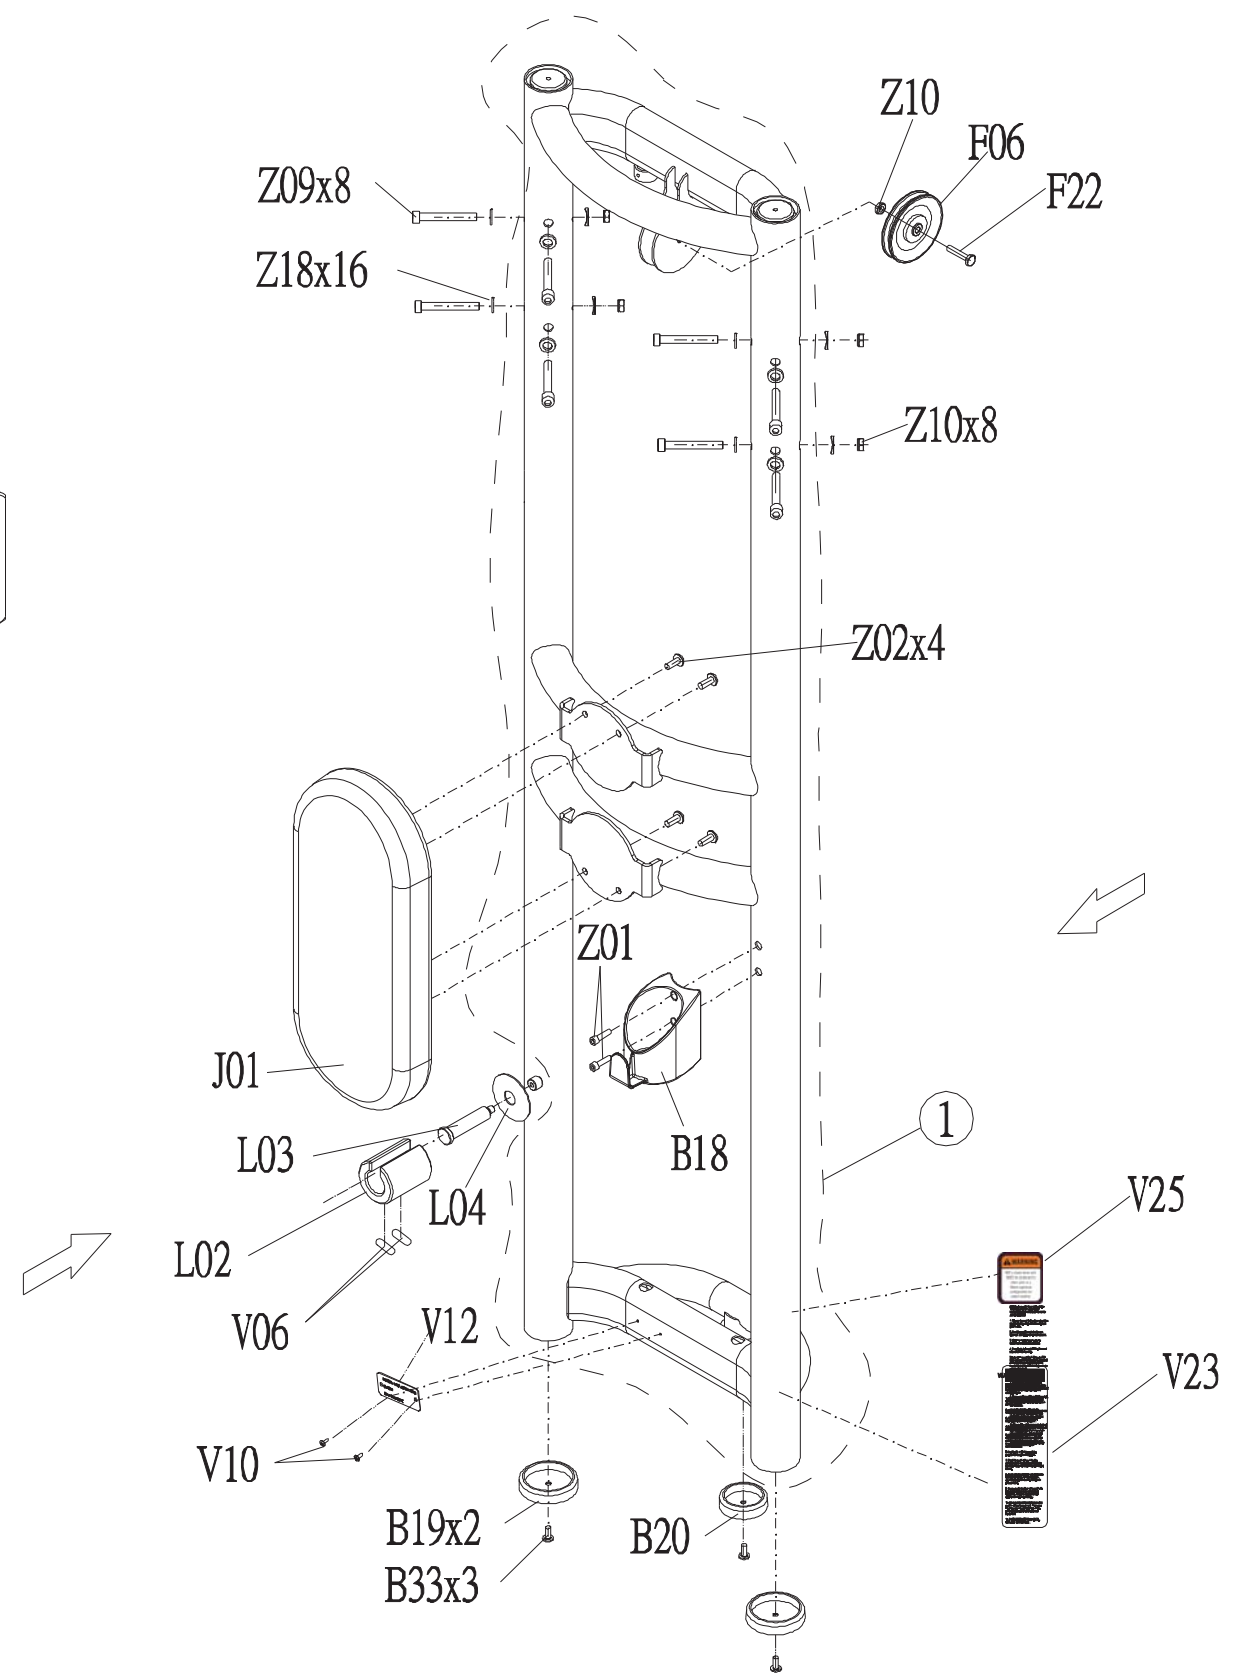

DRAWING NO			
PART NAME	FG Fabricate Set;MS52		
PART NO	1000330389	REV	B
APPROVE	Ares	DATE	20150409

DRAWING NO			
PART NAME	Frame Set;Semi-Assy;MS52KM-G3		
PART NO	See chart	REV	A
APPROVE	Ares	DATE	06/25/14

Coulour	Part no.
Default	097478
Black Matte	1000320870
Iced Sliver	1000349149

DRAWING NO			
PART NAME	Movable Pulley Fixing Set;MS53		
PART NO	See chart	REV	A
APPROVE	Ares	DATE	06/25/14

Coulour	Part no.
Default	1000349148
Black Matte	1000320868
Iced Sliver	089905

DRAWING NO	MS52-SF35		
PART NAME	Rendering;Steel Rope Unassembled;MS52		
PART NO	1000435409		REV A
APPROVE	Taoyongchun	DATE	12192018