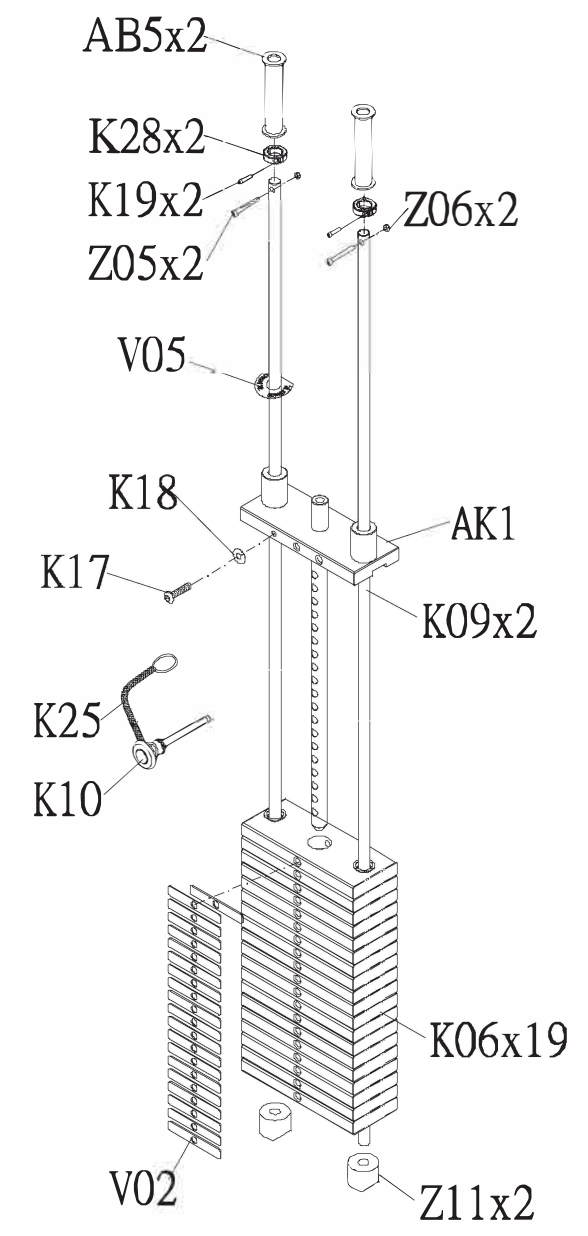

DRAWING NO	MS52KM-G3		
PART NAME	Explosive Diagram		
PART NO	MMS0101-00	REV	C
APPROVE	GUOJING	DATE	2016-11-24

DRAWING NO			
PART NAME	STEEL CABLE WHEEL SET;MS51		
PART NO	IN CHART		REV B
APPROVE	YANGWQ	DATE	09/28/13

△
B

Coulour	Part no.
Default	089905
Black Matte	1000320868
Iced Sliver	1000375536
Platinum	1000375537
Polarized Titanium	1000375538
Lace White	1000375539
Pearl White	1000375540
Black Glossy	1000375541
Planet Fitness Purple	1000375542
Planet Fitness Yellow	1000375543
Champagne	1000375544

DRAWING NO			
PART NAME	Frame Set;Semi-Assy;MS52KM-G3		
PART NO	See chart	REV	A
APPROVE	Ares	DATE	06/25/14

Coulour	Part no.
Default	097478
Black Matte	1000320870
Iced Sliver	1000349149

DRAWING NO	MS52-SF35		
PART NAME	Rendering;Steel Rope Unassembled;MS52		
PART NO	1000435409		A
APPROVE	Taoyongchun	DATE	12192018