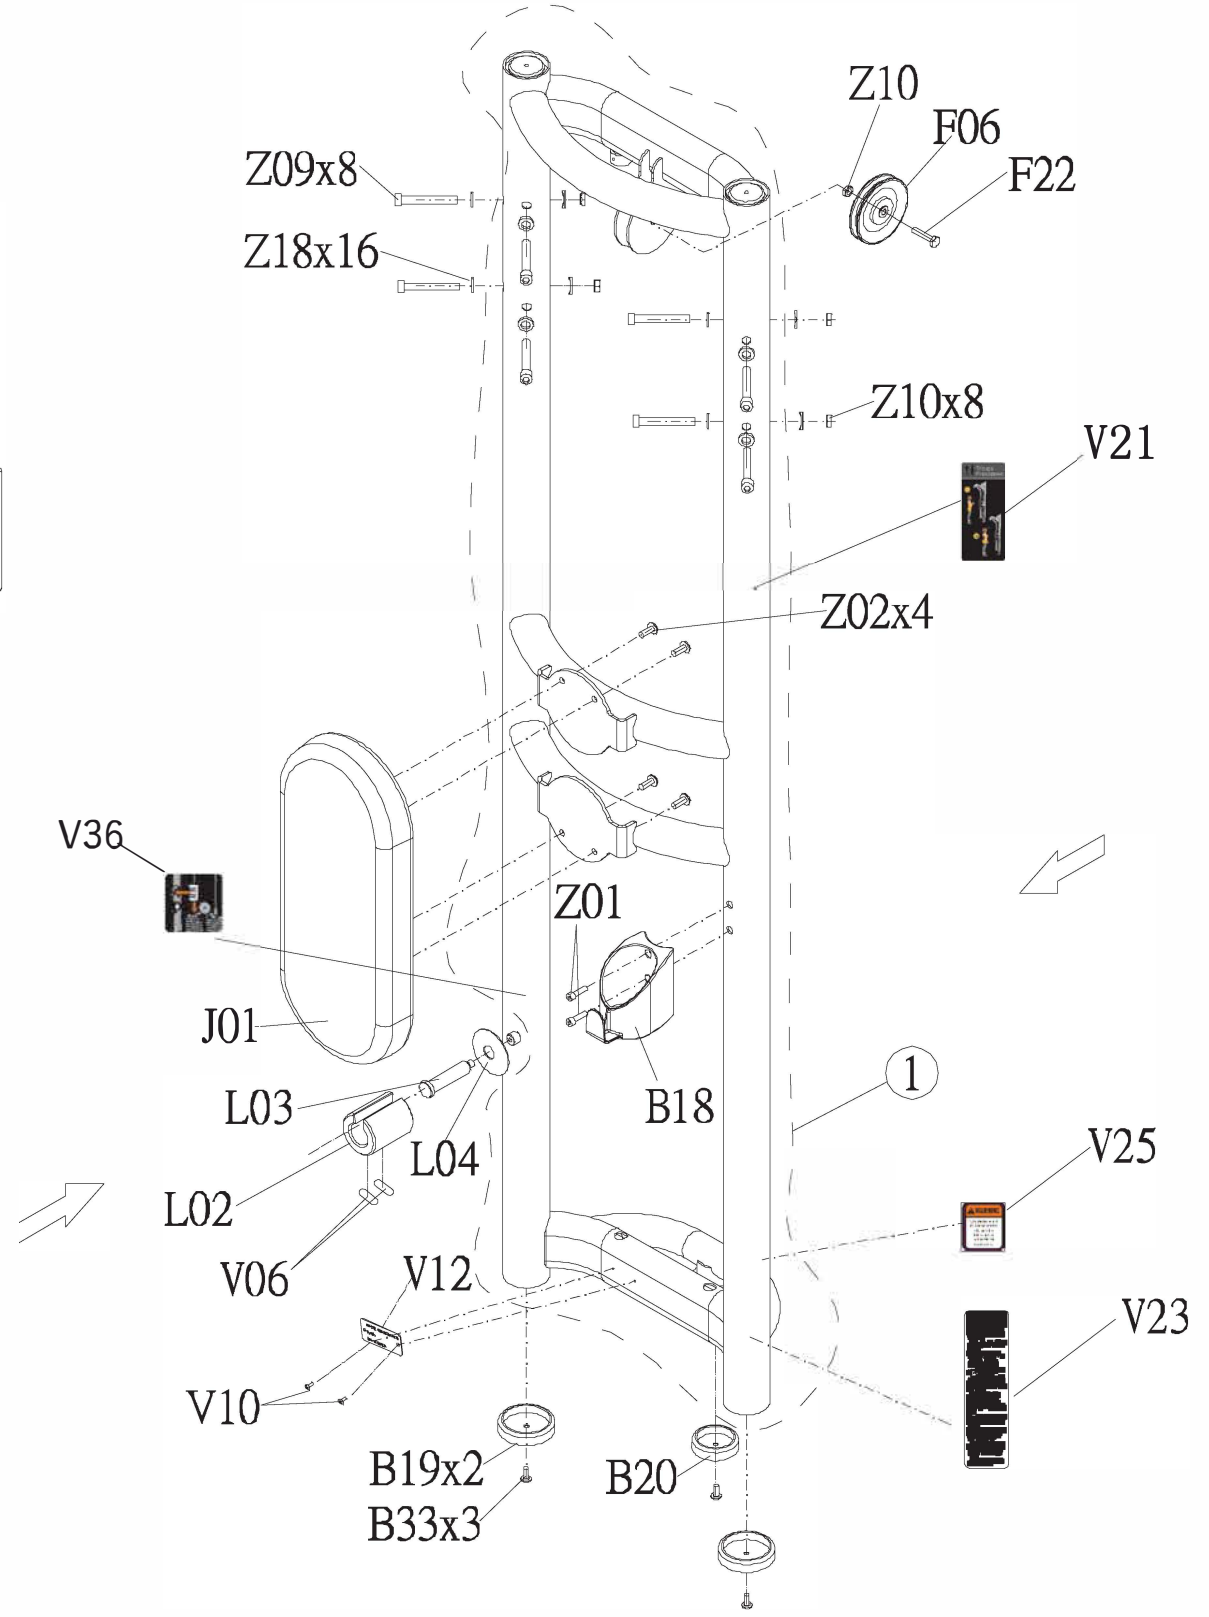

DRAWING NO	MS52KM-G3		
PART NAME	Explosive Diagram		
PART NO	MMS0101-00	REV	C
APPROVE	GUOJING	DATE	2016-11-24

DRAWING NO			
PART NAME	STEEL CABLE WHEEL SET;MS51		
PART NO	IN CHART		REV B
APPROVE	YANGWQ	DATE	09/28/13

△
B

Coulour	Part no.
Default	089905
Black Matte	1000320868
Iced Sliver	1000375536
Platinum	1000375537
Polarized Titanium	1000375538
Lace White	1000375539
Pearl White	1000375540
Black Glossy	1000375541
Planet Fitness Purple	1000375542
Planet Fitness Yellow	1000375543
Champagne	1000375544

DRAWING NO			
PART NAME	Frame Set;Semi-Assy;MS52KM-G3		
PART NO	See chart	REV	A
APPROVE	Ares	DATE	06/25/14

Coulour	Part no.
Default	097478
Black Matte	1000320870
Iced Sliver	1000349149

DRAWING NO	MS52-SF35		
PART NAME	Rendering;Steel Rope Unassembled;MS52		
PART NO	1000435409		A
APPROVE	Taoyongchun	DATE	12192018