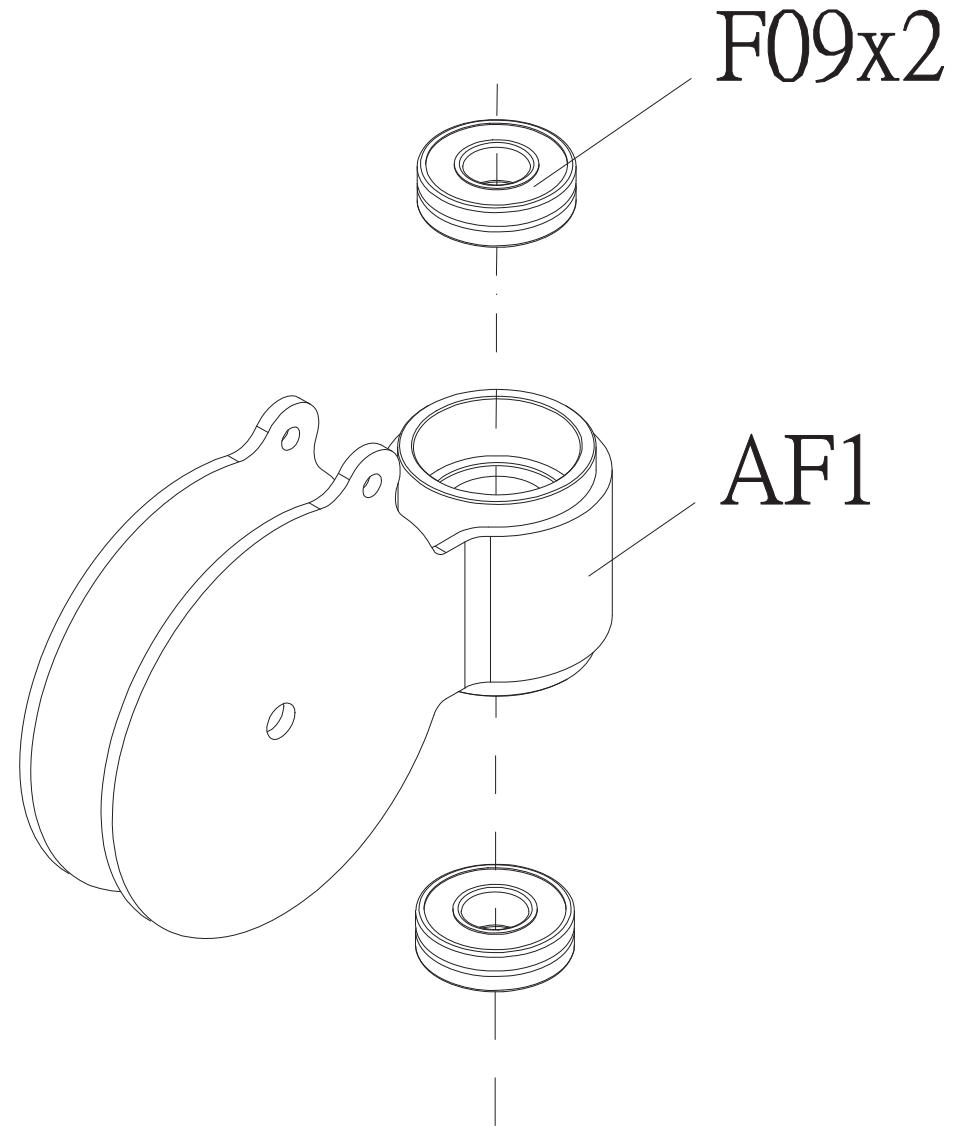

DRAWING NO	MS52KM-G3		
PART NAME	Explosive Diagram		
PART NO	MMS0101-00	REV	C
APPROVE	GUOJING	DATE	2016-11-24

DRAWING NO			
PART NAME	STEEL CABLE WHEEL SET;MS51		
PART NO	IN CHART		REV B
APPROVE	YANGWQ	DATE	09/28/13

△
B

Coulour	Part no.
Default	089905
Black Matte	1000320868
Iced Sliver	1000375536
Platinum	1000375537
Polarized Titanium	1000375538
Lace White	1000375539
Pearl White	1000375540
Black Glossy	1000375541
Planet Fitness Purple	1000375542
Planet Fitness Yellow	1000375543
Champagne	1000375544

DRAWING NO			
PART NAME	Frame Set;Semi-Assy;MS52KM-G3		
PART NO	See chart	REV	A
APPROVE	Ares	DATE	06/25/14

Coulour	Part no.
Default	097478
Black Matte	1000320870
Iced Sliver	1000349149

DRAWING NO	MS52-SF35		
PART NAME	Rendering;Steel Rope Unassembled;MS52		
PART NO	1000435409		A
APPROVE	Taoyongchun	DATE	12192018