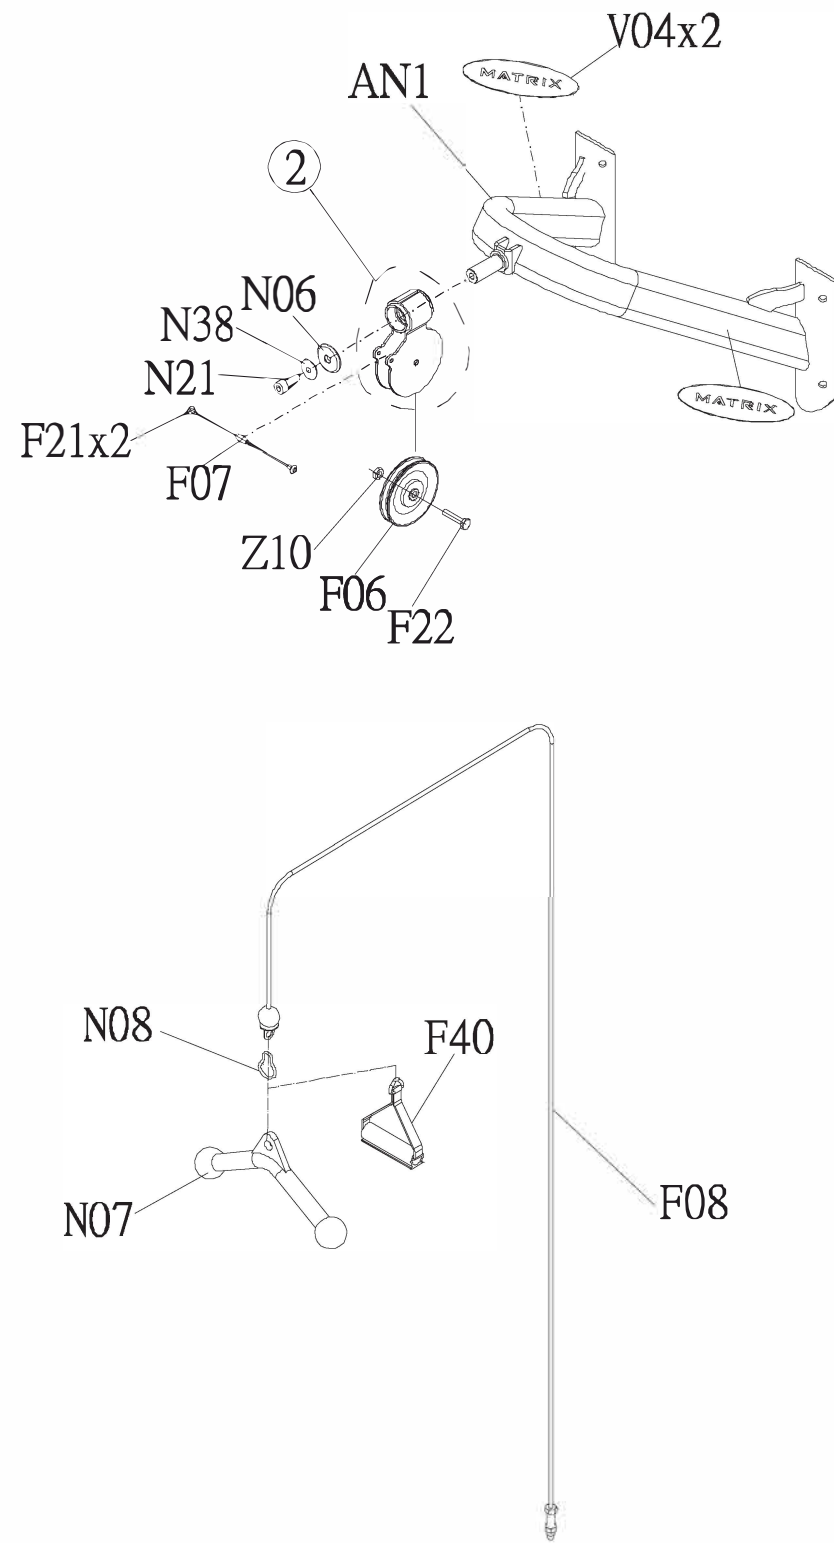

DRAWING NO	MS52KM-G3		
PART NAME	Explosive Diagram		
PART NO	MMS0101-00	REV	C
APPROVE	GUOJING	DATE	2016-11-24

DRAWING NO			
PART NAME	STEEL CABLE WHEEL SET;MS51		
PART NO	IN CHART		REV B
APPROVE	YANGWQ	DATE	09/28/13

△
B

Coulour	Part no.
Default	089905
Black Matte	1000320868
Iced Sliver	1000375536
Platinum	1000375537
Polarized Titanium	1000375538
Lace White	1000375539
Pearl White	1000375540
Black Glossy	1000375541
Planet Fitness Purple	1000375542
Planet Fitness Yellow	1000375543
Champagne	1000375544

DRAWING NO			
PART NAME	Frame Set;Semi-Assy;MS52KM-G3		
PART NO	See chart	REV	A
APPROVE	Ares	DATE	06/25/14

Coulour	Part no.
Default	097478
Black Matte	1000320870
Iced Sliver	1000349149

DRAWING NO	MS52-SF35		
PART NAME	Rendering;Steel Rope Unassembled;MS52		
PART NO	1000435409		A
APPROVE	Taoyongchun	DATE	12192018