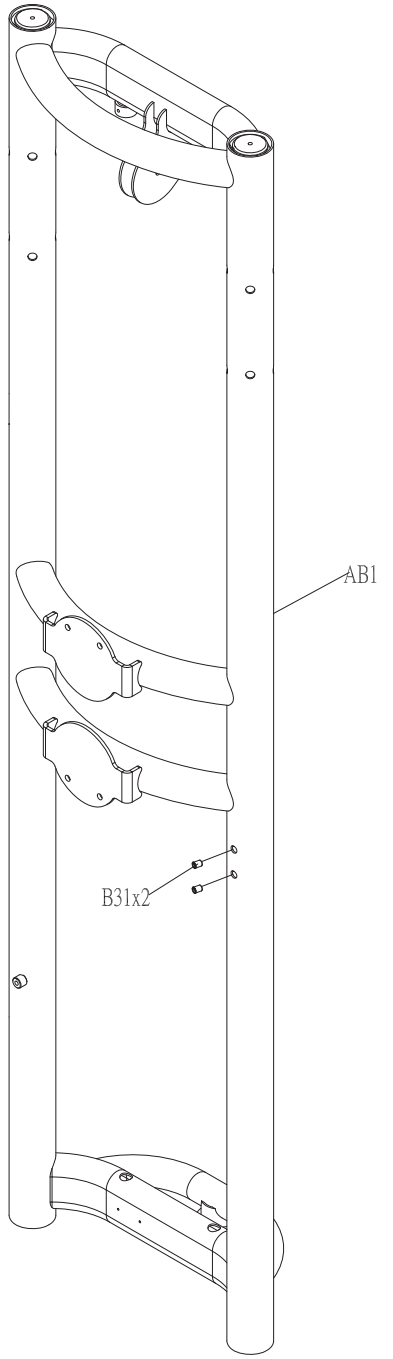

DRAWING NO	MS52KM-G3		
PART NAME	Explosive Diagram		
PART NO	MMS0101-00	REV	C
APPROVE	GUOJING	DATE	2016-11-24

DRAWING NO			
PART NAME	STEEL CABLE WHEEL SET;MS51		
PART NO	IN CHART		REV B
APPROVE	YANGWQ	DATE	09/28/13

△
B

Coulour	Part no.
Default	089905
Black Matte	1000320868
Iced Sliver	1000375536
Platinum	1000375537
Polarized Titanium	1000375538
Lace White	1000375539
Pearl White	1000375540
Black Glossy	1000375541
Planet Fitness Purple	1000375542
Planet Fitness Yellow	1000375543
Champagne	1000375544

DRAWING NO			
PART NAME	Frame Set;Semi-Assy;MS52KM-G3		
PART NO	See chart	REV	A
APPROVE	Ares	DATE	06/25/14

Coulour	Part no.
Default	097478
Black Matte	1000320870
Iced Sliver	1000349149

DRAWING NO	MS52-SF35		
PART NAME	Rendering;Steel Rope Unassembled;MS52		
PART NO	1000435409		A
APPROVE	Taoyongchun	DATE	12192018