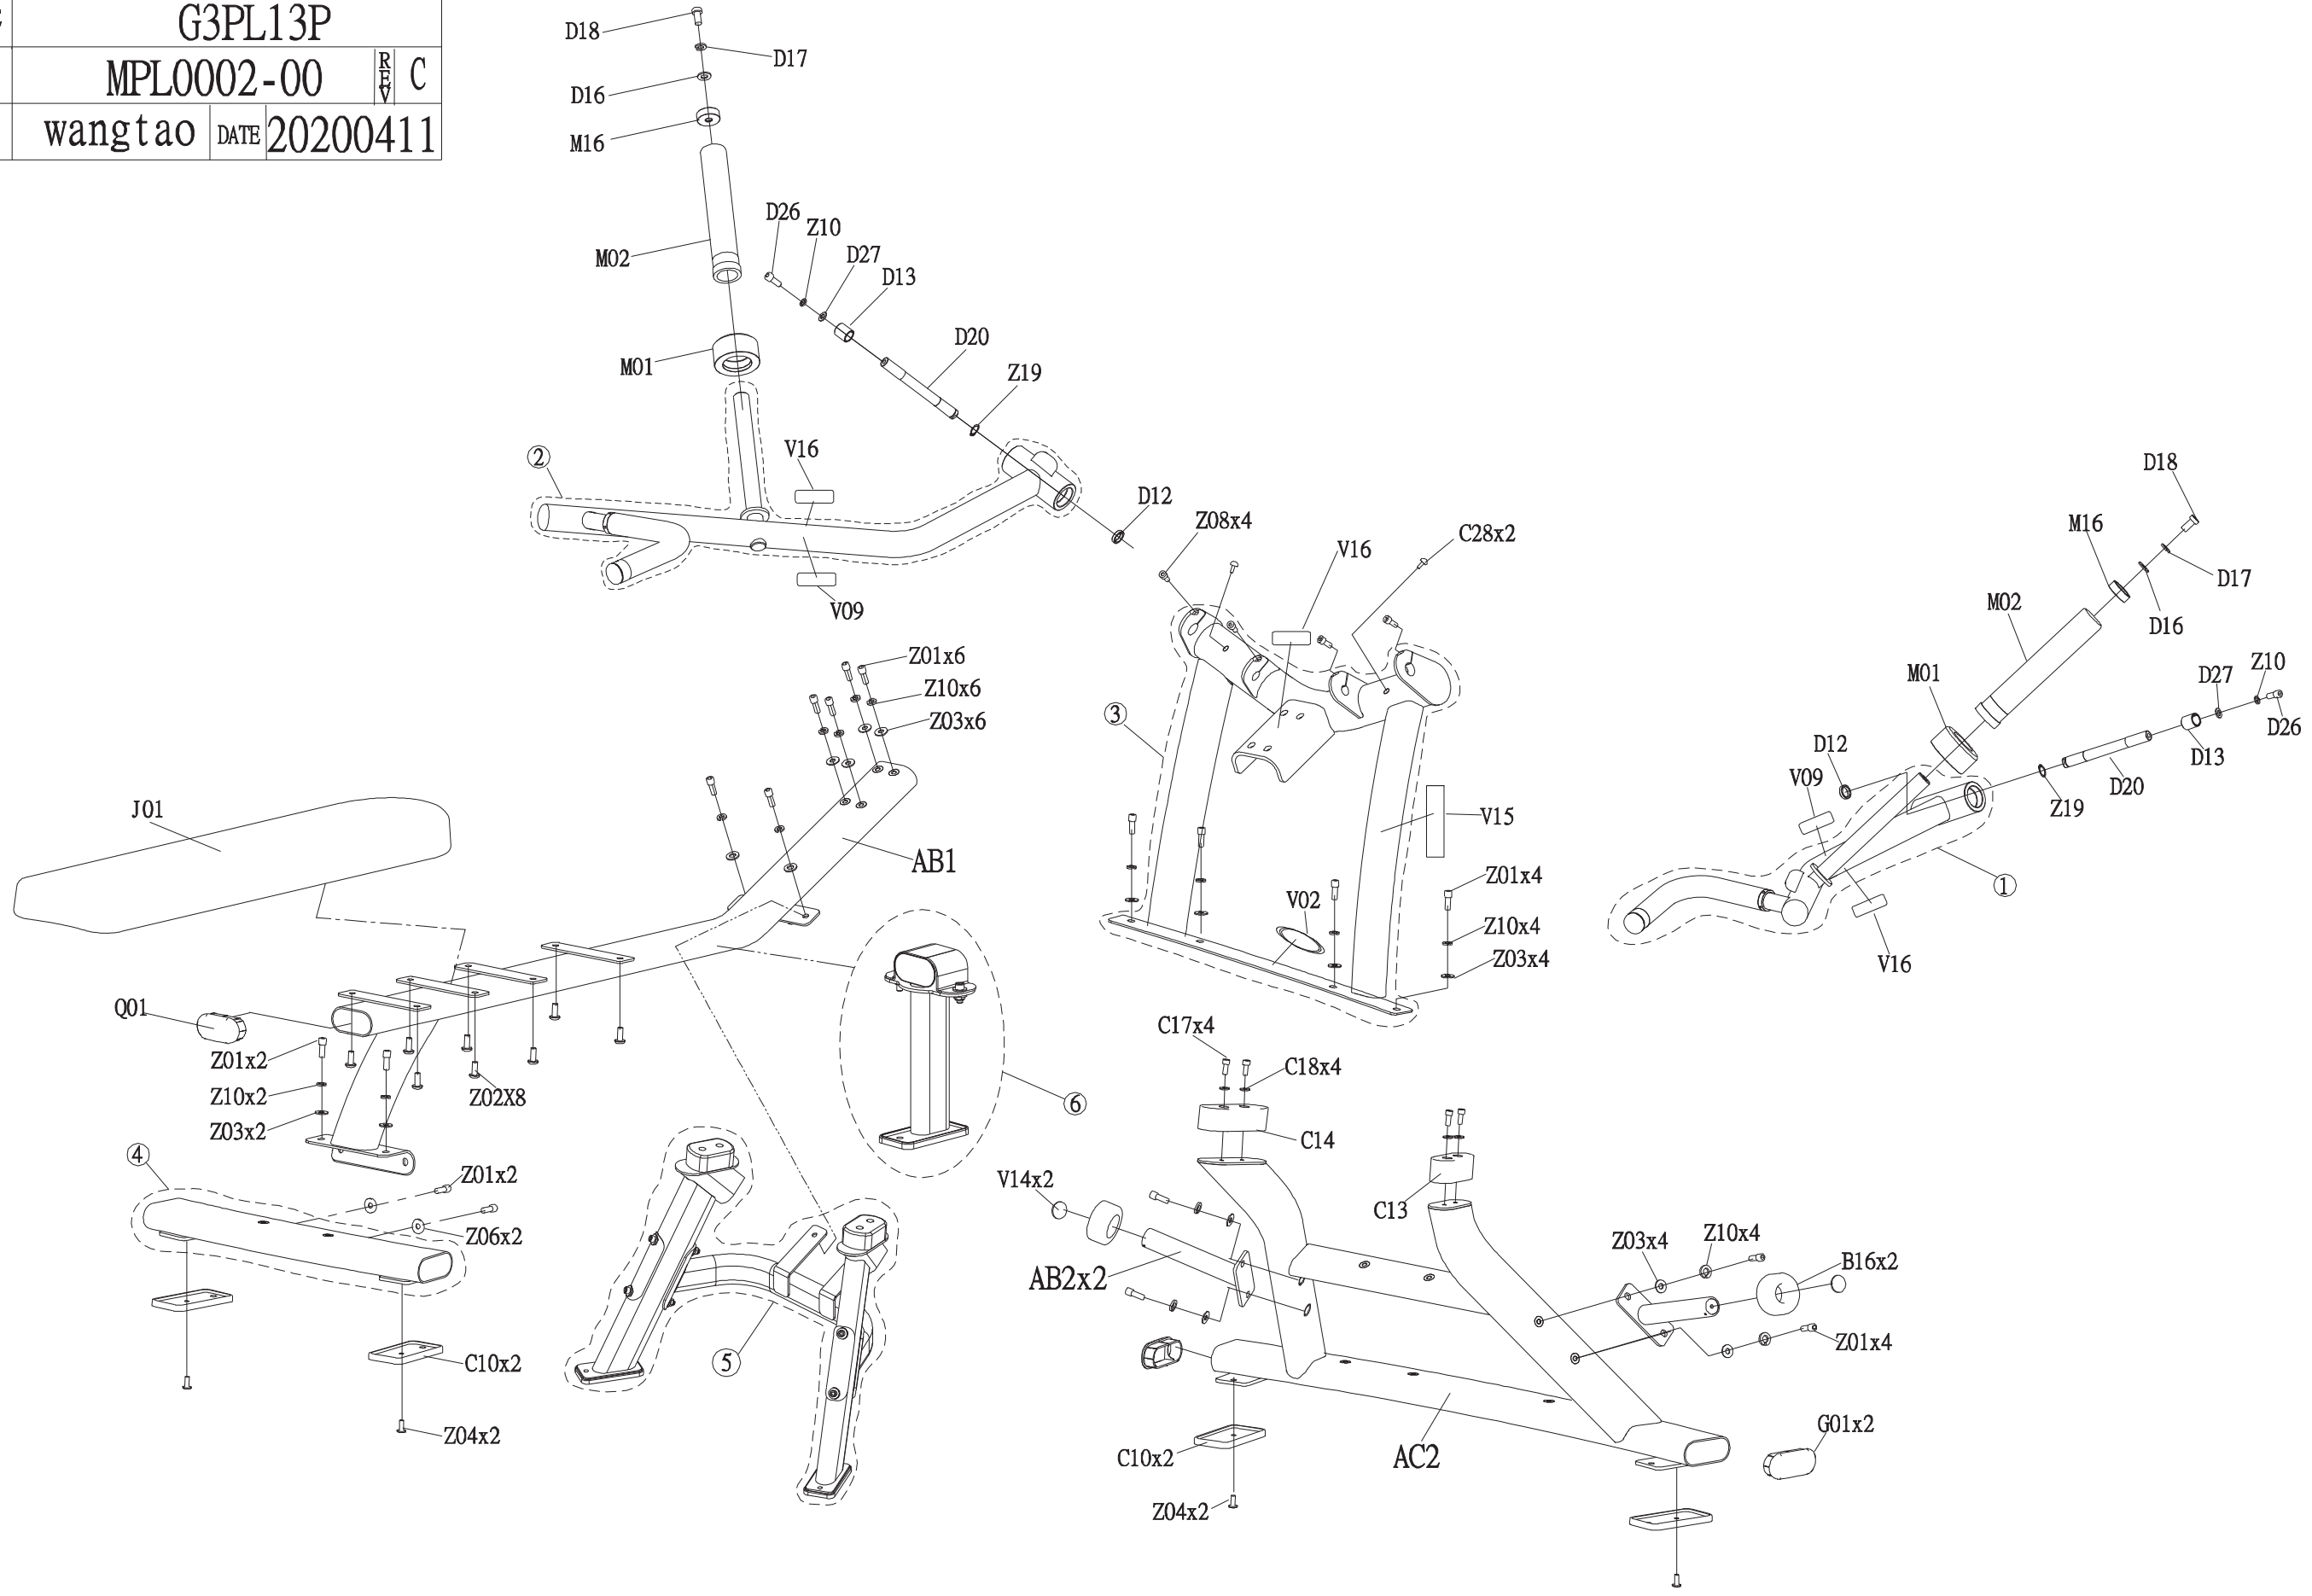

DRAWING NO	PG3PL02-KM		
PART NAME	G3PL13P		
PART NO	MPL0002-00	REV	C
APPROVE	wangtao	DATE	20200411

DRAWING NO	PL02-SF03		
PART NAME	Rear Frame Set;PL02		
PART NO	SEE CHART		REV B
APPROVE	GUOJING	DATE	2017-2-16

Part NO.	Color
1000320533	Black Matte
1000356479	Platinum
1000356483	Polarized Titanium
1000405882	Pearl White
1000350104	Iced Sliver
1000356485	Lace White
1000356494	Black Glossy
1000091265	Default

DRAWING NO	PL02-SF01		
PART NAME	Pedal Arm Set;Left;PL02		
PART NO	SEE CHART	REV	B
APPROVE	GUOJING	DATE	2017-2-16

Part NO.	Color
1000320534	Black Matte
1000405328	Platinum
1000405303	Polarized Titanium
1000405817	Pearl White
1000350101	Iced Sliver
1000405815	Lace White
1000405819	Black Glossy
1000091287	Default

DRAWING NO	PL02-SF02		
PART NAME	Pedal Arm Set;Right;PL02		
PART NO	SEE CHART	REV	B
APPROVE	GUOJ ING	DATE	2017-2-16

Part NO.	Color
1000320531	Black Matte
1000405864	Platinum
1000405870	Polarized Titanium
1000405878	Pearl White
1000350103	Iced Sliver
1000405875	Lace White
1000405879	Black Glossy
1000093552	Default

DRAWING NO	PL02-SF05		
PART NAME	Support Set; Frame;PL02		
PART NO	SEE CHART	REV	B
APPROVE	GUOJ ING	DATE	2017-2-16