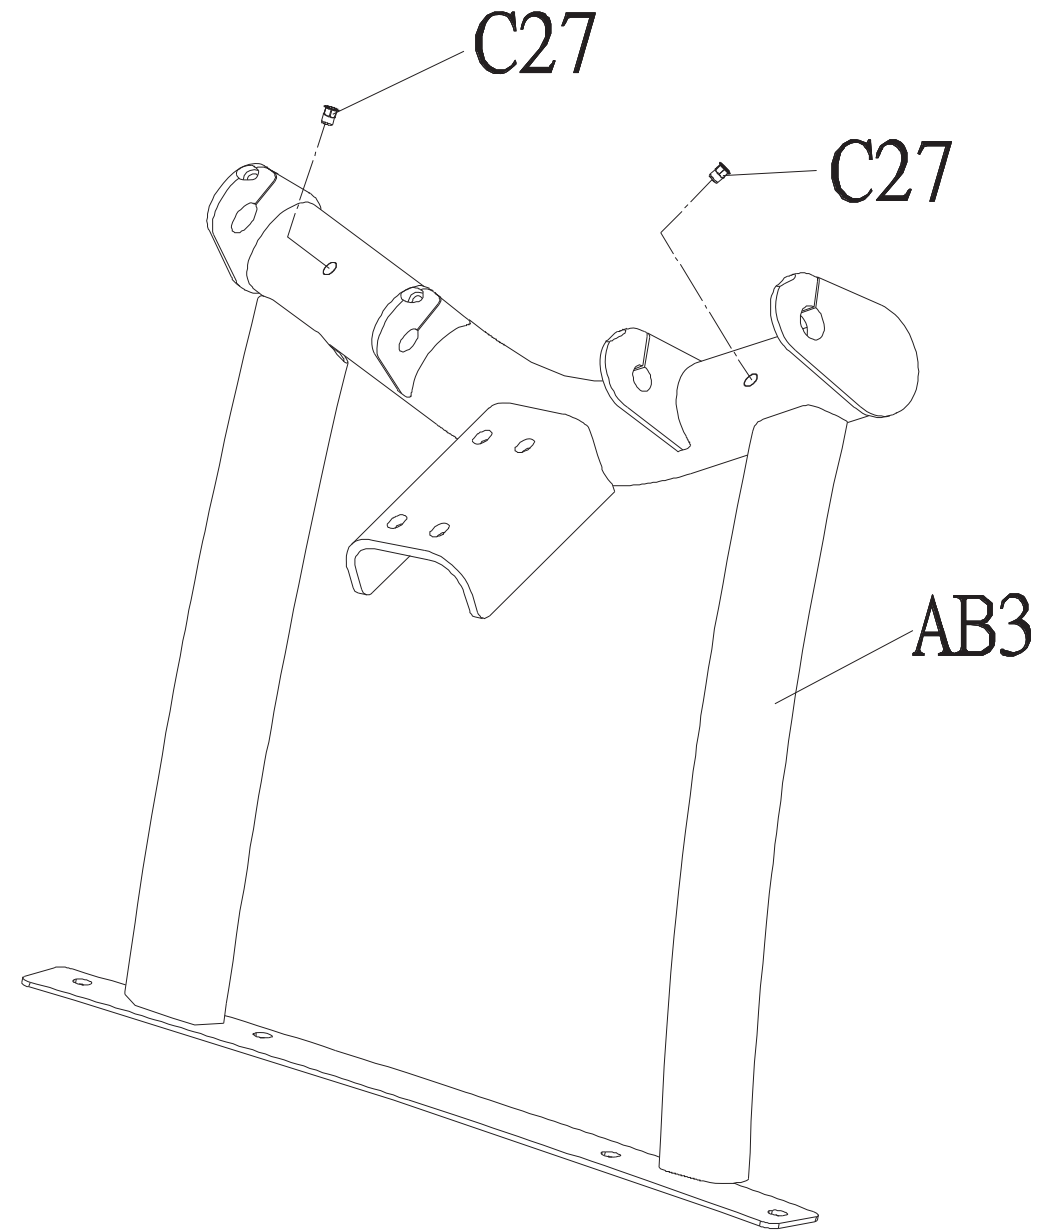

DRAWING NO	PG3PL02-KM		
PART NAME	G3PL13P		
PART NO	MPL0002-00	REV	C
APPROVE	wangtao	DATE	20200411

DRAWING NO	PL02-SF03		
PART NAME	Rear Frame Set;PL02		
PART NO	SEE CHART		REV B
APPROVE	GUOJING	DATE	2017-2-16

Part NO.	Color
1000320533	Black Matte
1000356479	Platinum
1000356483	Polarized Titanium
1000405882	Pearl White
1000350104	Iced Sliver
1000356485	Lace White
1000356494	Black Glossy
1000091265	Default

DRAWING NO	PL02-SF01		
PART NAME	Pedal Arm Set;Left;PL02		
PART NO	SEE CHART	REV	B
APPROVE	GUOJING	DATE	2017-2-16

Part NO.	Color
1000320534	Black Matte
1000405328	Platinum
1000405303	Polarized Titanium
1000405817	Pearl White
1000350101	Iced Sliver
1000405815	Lace White
1000405819	Black Glossy
1000091287	Default

DRAWING NO	PL02-SF02		
PART NAME	Pedal Arm Set;Right;PL02		
PART NO	SEE CHART	REV	B
APPROVE	GUOJ ING	DATE	2017-2-16

Part NO.	Color
1000320531	Black Matte
1000405864	Platinum
1000405870	Polarized Titanium
1000405878	Pearl White
1000350103	Iced Sliver
1000405875	Lace White
1000405879	Black Glossy
1000093552	Default

DRAWING NO	PL02-SF05		
PART NAME	Support Set; Frame;PL02		
PART NO	SEE CHART	REV	B
APPROVE	GUOJ ING	DATE	2017-2-16